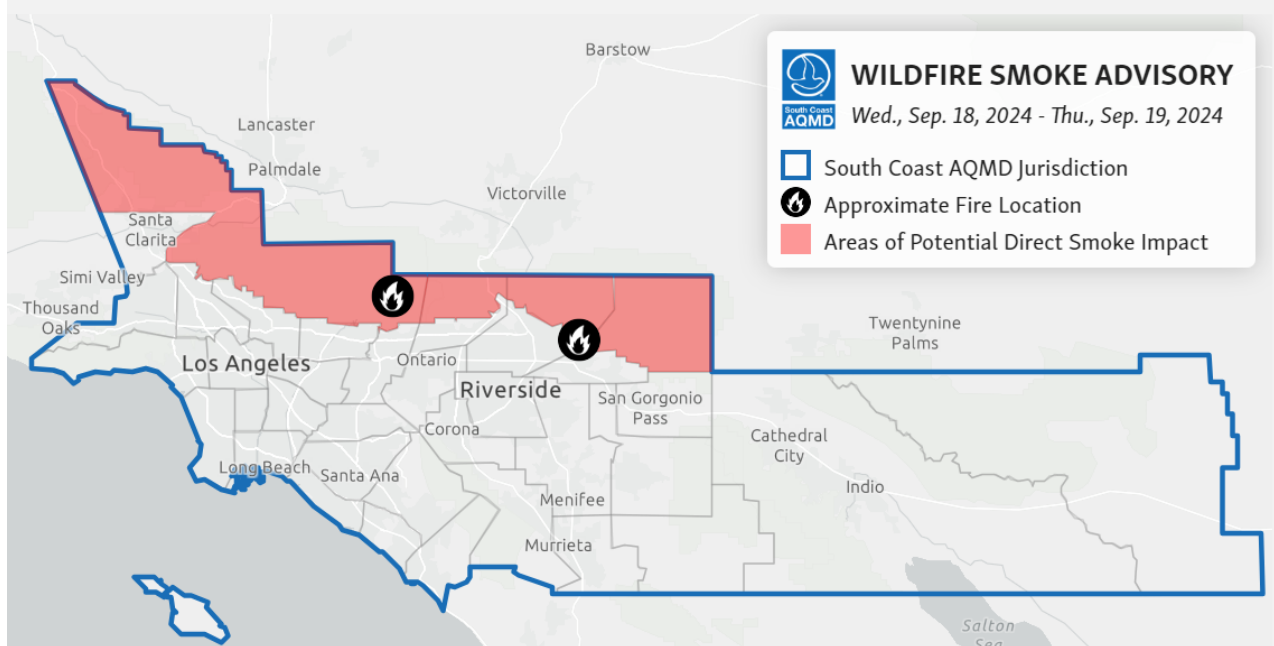

Current Conditions

- The Bridge Fire is burning in the San Gabriel Mountains between Piñon Hills, Mount Baldy, La Verne, and Crystal Lake. As of 10 AM on Wednesday, the fire has burned 54,795 acres and is 37% contained. For more information about the Bridge Fire visit the InciWeb webpage at <https://inciweb.wildfire.gov/incident-information/caanf-bridge-fire> and the Cal Fire webpage at <https://www.fire.ca.gov/incidents/2024/9/8/bridge-fire/>.
- The Line Fire is burning between Highland, Running Springs, Big Bear Lake, and Angelus Oaks. As of 10 AM on Wednesday, the fire has burned 39,181 acres and is 50% contained. For more information about the Line Fire, visit the CalFire incident page at