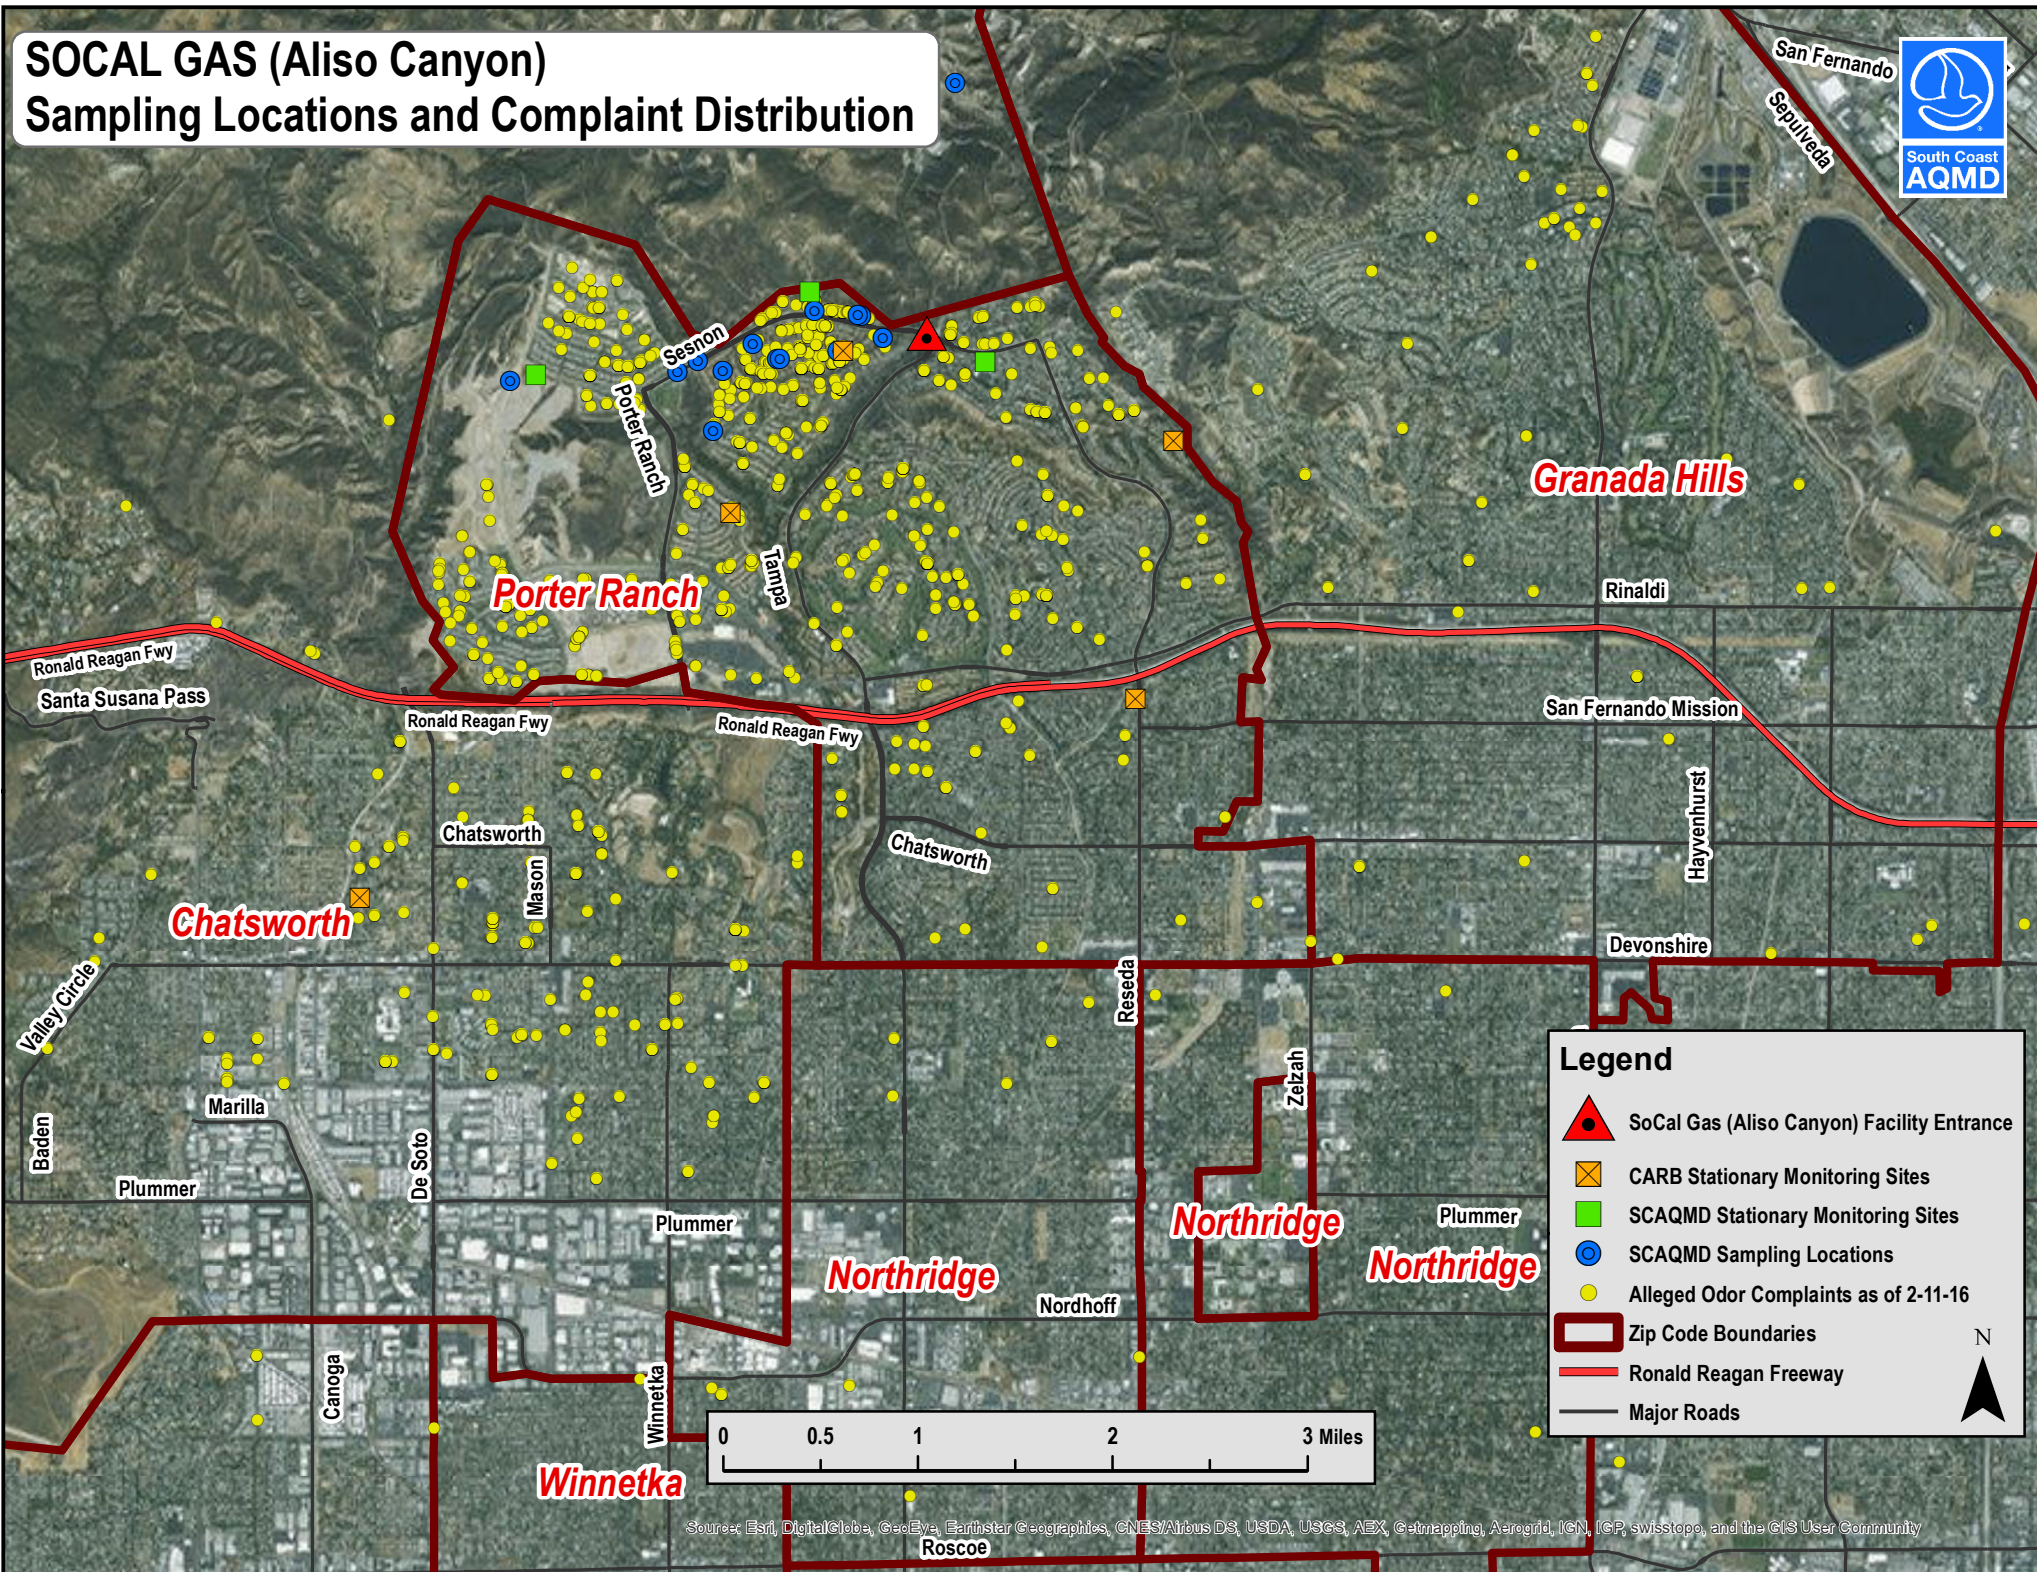

# SOCAL GAS (Aliso Canyon) Sampling Locations and Complaint Distribution

**Granada Hills**

**Porter Ranch**

**Chatsworth**

**Northridge**

**Northridge**

**Winnetka**

**Legend**

- SoCal Gas (Aliso Canyon) Facility Entrance
- CARB Stationary Monitoring Sites
- SCAQMD Stationary Monitoring Sites
- SCAQMD Sampling Locations
- Alleged Odor Complaints as of 2-11-16
- Zip Code Boundaries
- Ronald Reagan Freeway
- Major Roads

N  
↑

Source: Esri, DigitalGlobe, GeoEye, Earthstar Geographics, CNES/Airbus DS, USDA, USGS, AEX, Getmapping, Aerogrid, IGN, ICP, swisstopo, and the GIS User Community

Roscoe