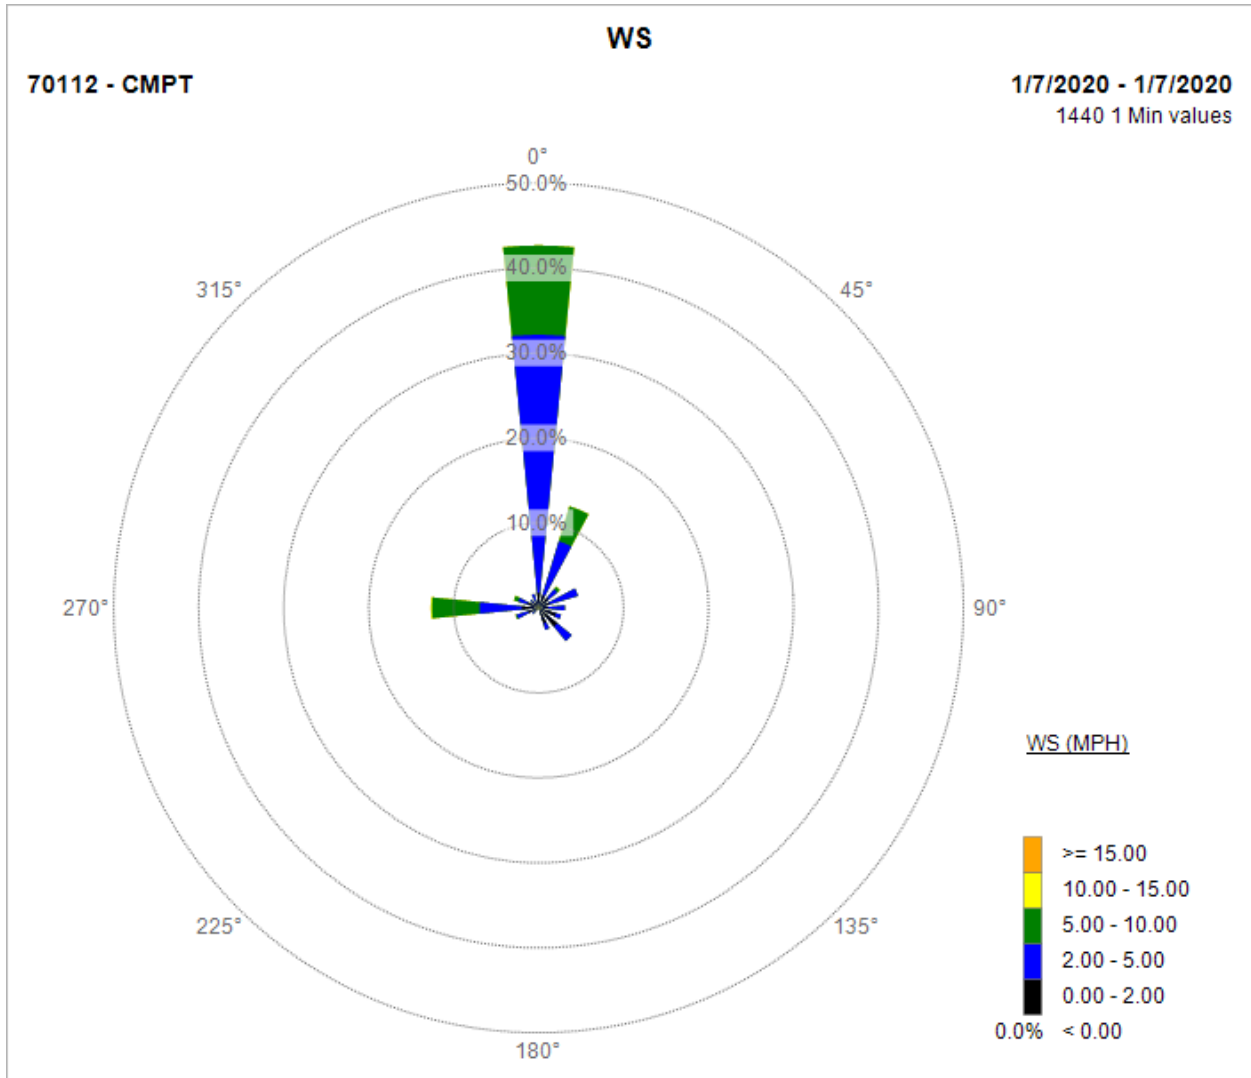

Note: Wind data for West Rancho Dominguez will be collected at Compton Air Monitoring Site on 01/07/2020. Wind data from Compton/Woodley Airport is unavailable.

Compton Air Monitoring Station 01/07/20