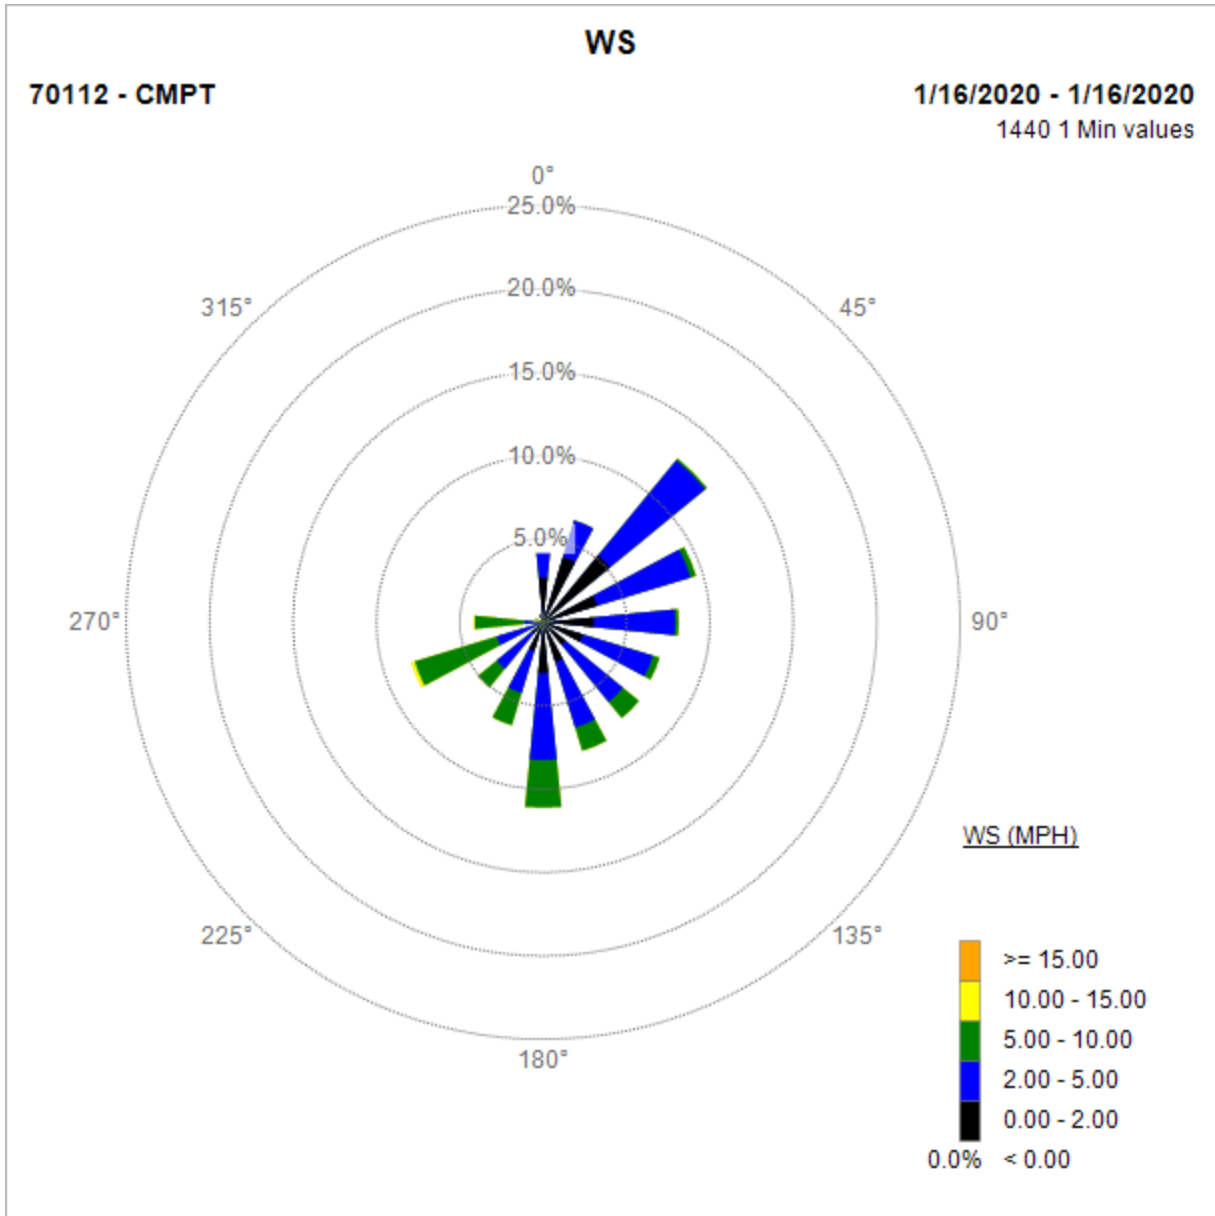

Note: Wind data for West Rancho Dominguez will be collected at Compton Air Monitoring Site on 01/16/2020. Wind data from Compton/Woodley Airport is unavailable.

Compton Air Monitoring Station 01/16/20