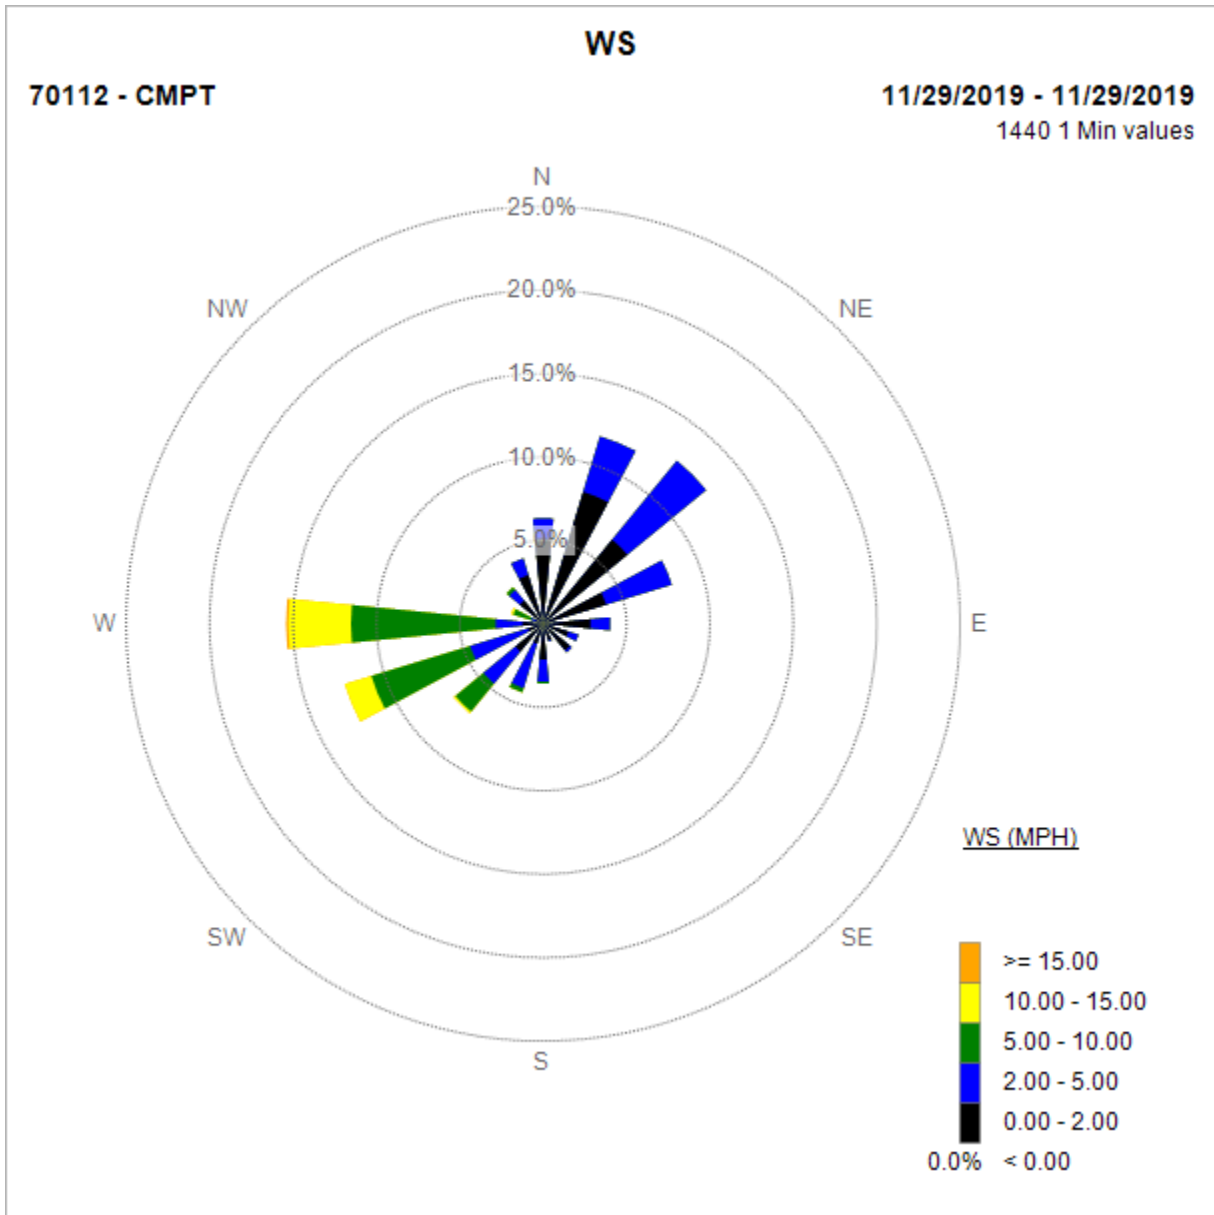

Note: Wind data for West Rancho Dominguez will be collected at Compton Air Monitoring Site on 11/29/2019. Wind data from Compton/Woodley Airport is unavailable.

Compton Air Monitoring Station 11/29/19