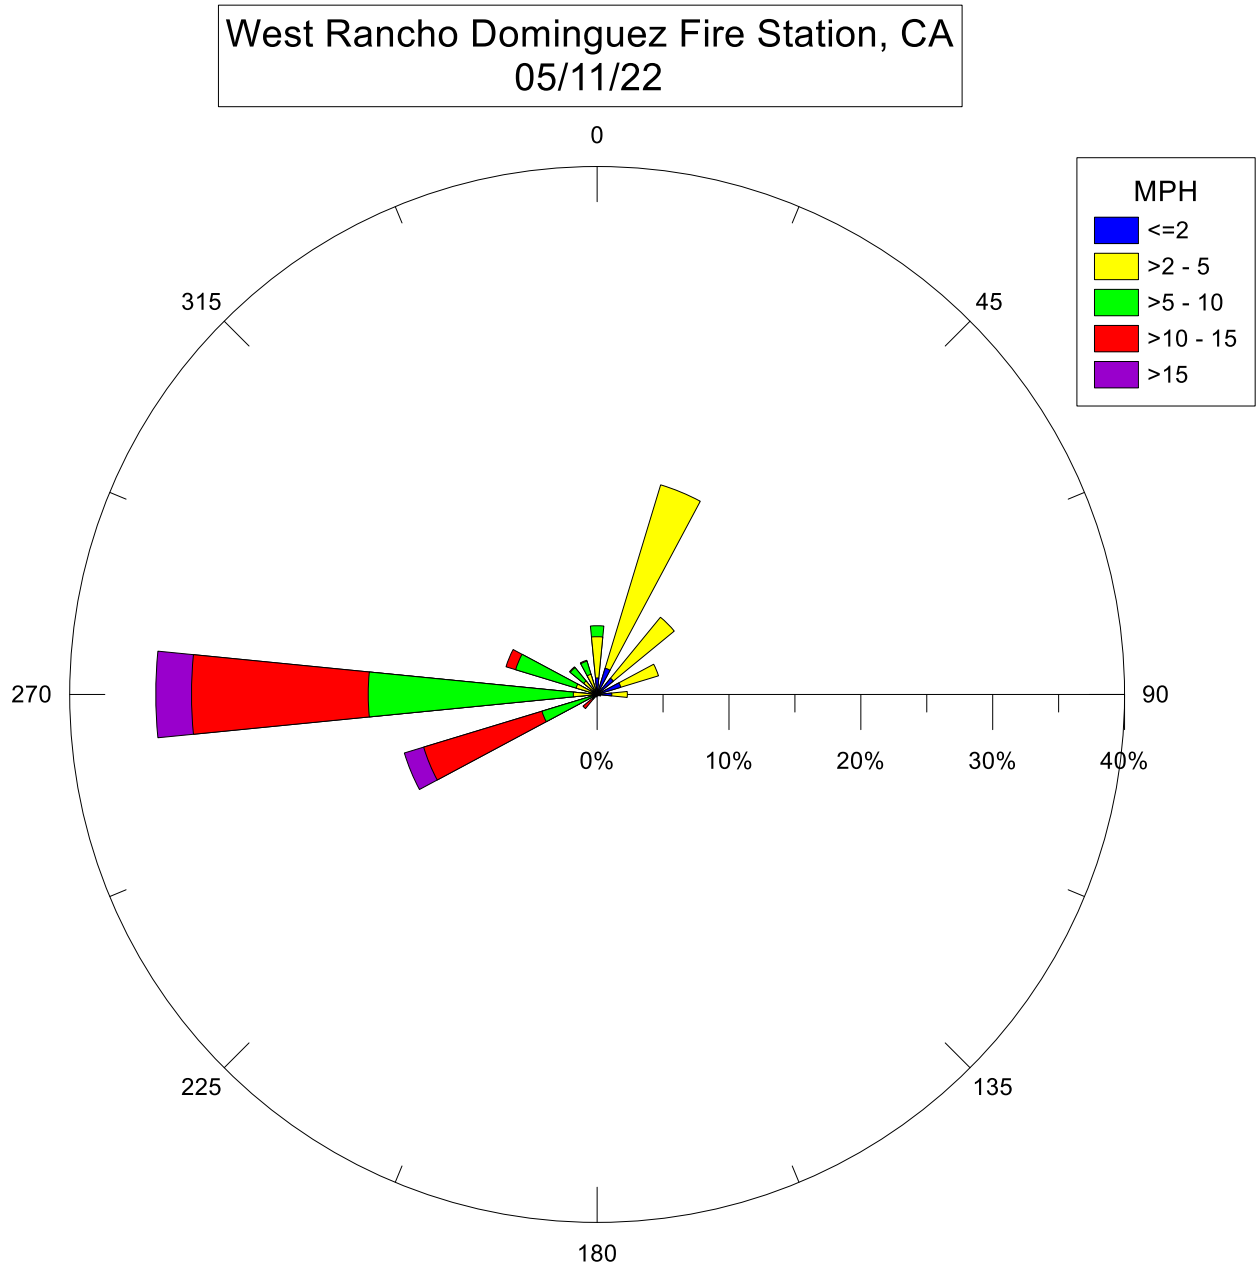

Note: Wind data for West Rancho Dominguez will be collected at West Rancho Dominguez Fire Station.