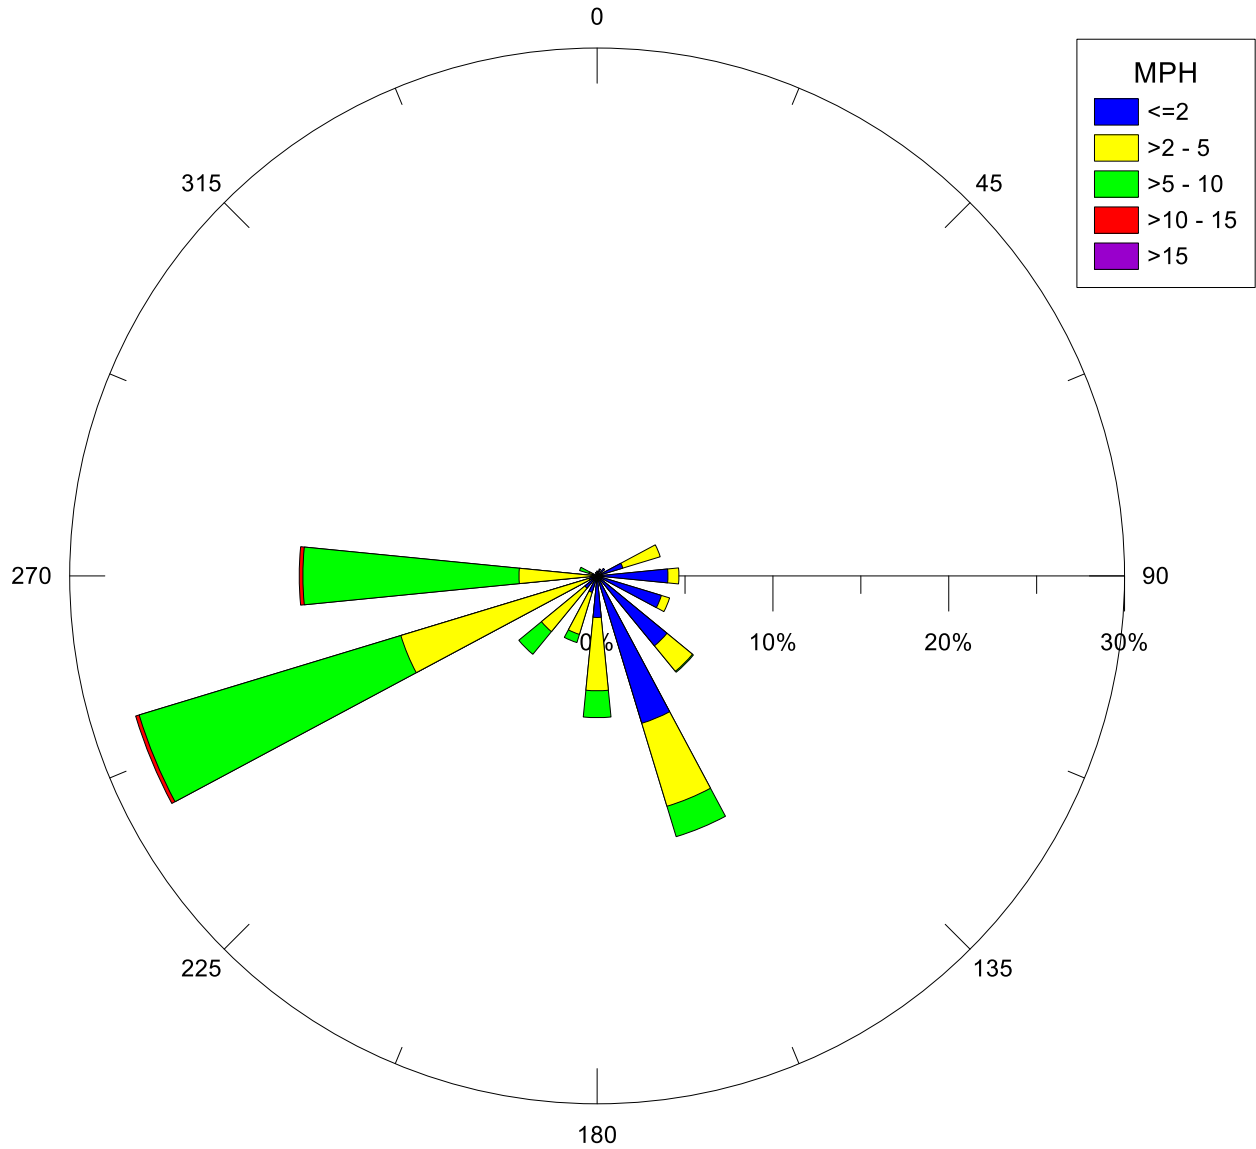

Note: Wind data for West Rancho Dominguez will be collected at West Rancho Dominguez Fire Station.

West Rancho Dominguez Fire Station, CA
09/07/21