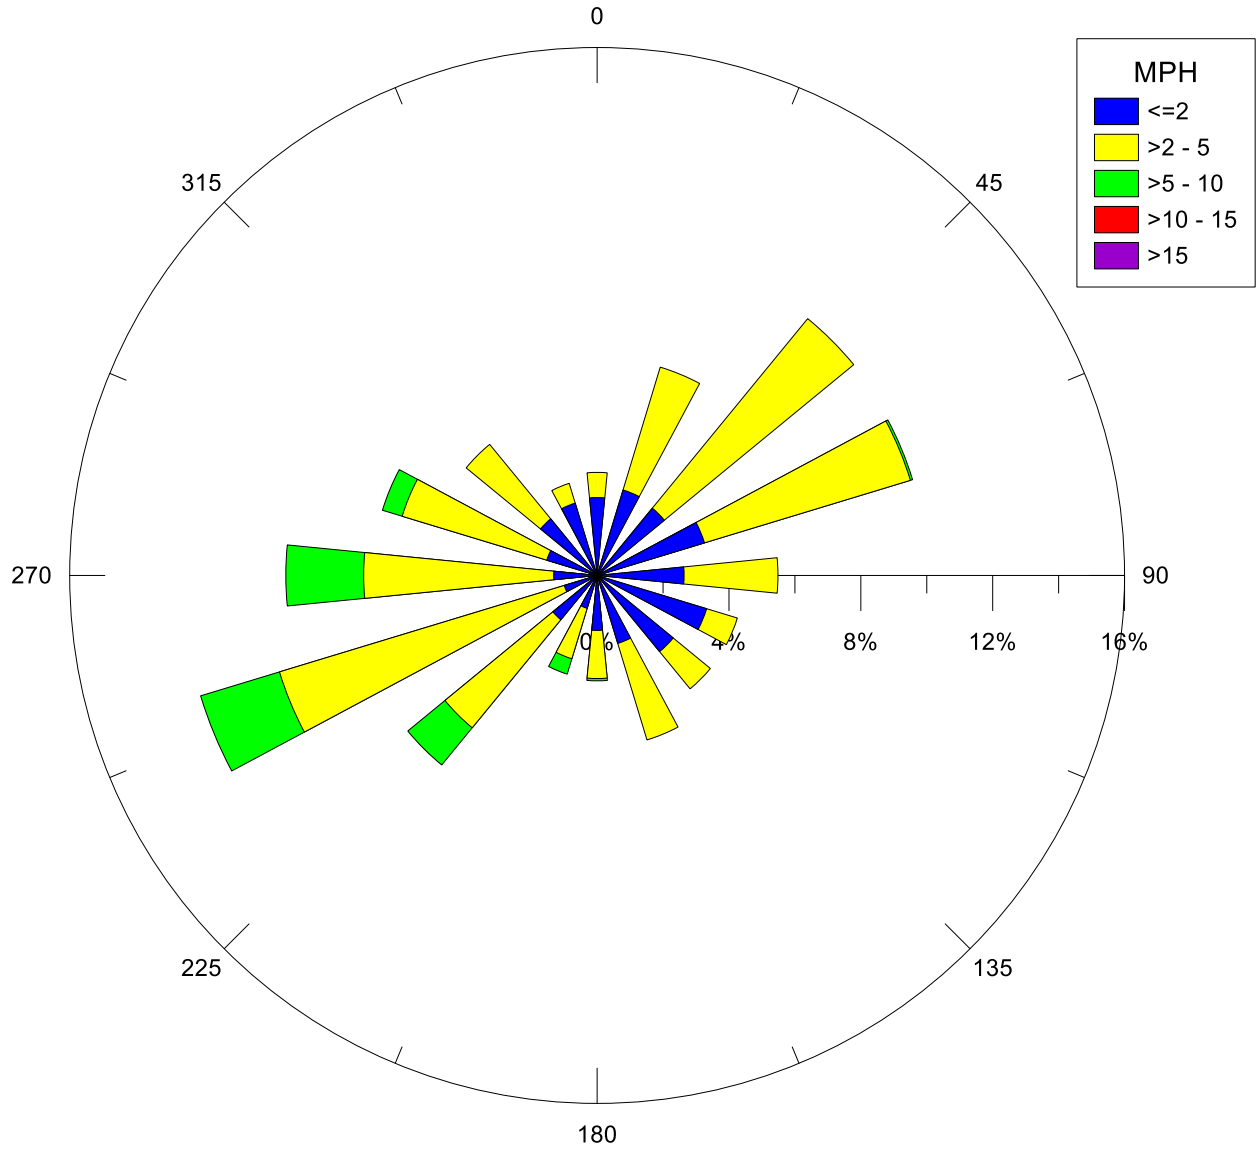

Note: Wind data for West Rancho Dominguez will be collected at West Rancho Dominguez Fire Station.

West Rancho Dominguez Fire Station, CA
11/23/21