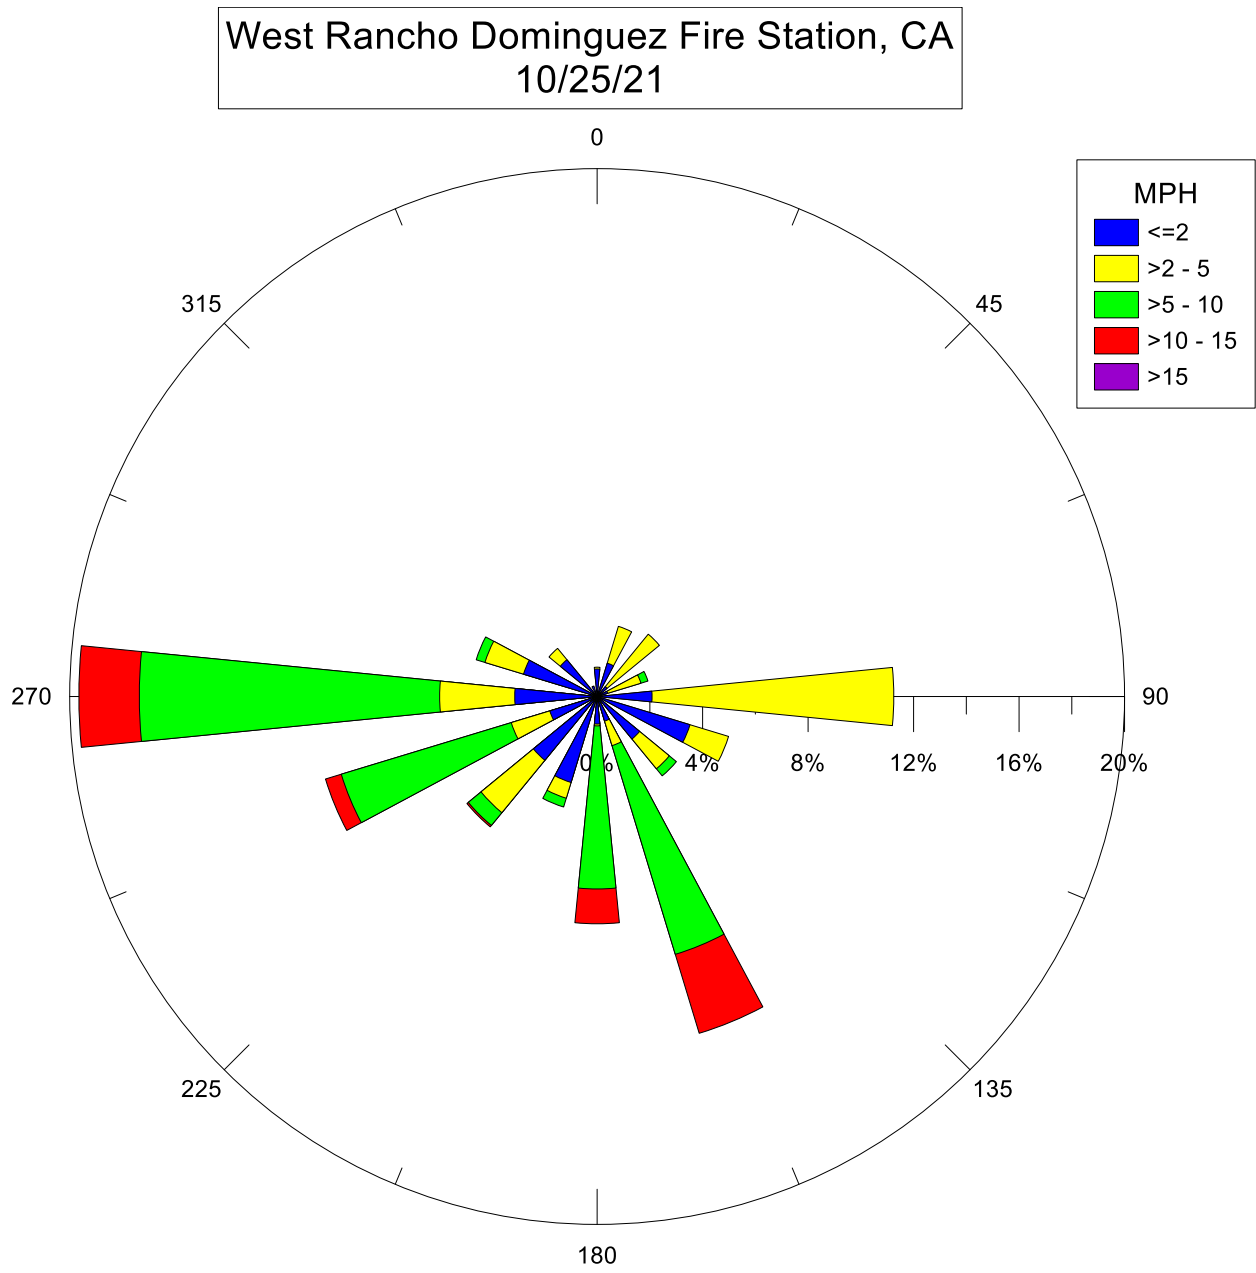

Note: Wind data for West Rancho Dominguez will be collected at West Rancho Dominguez Fire Station.