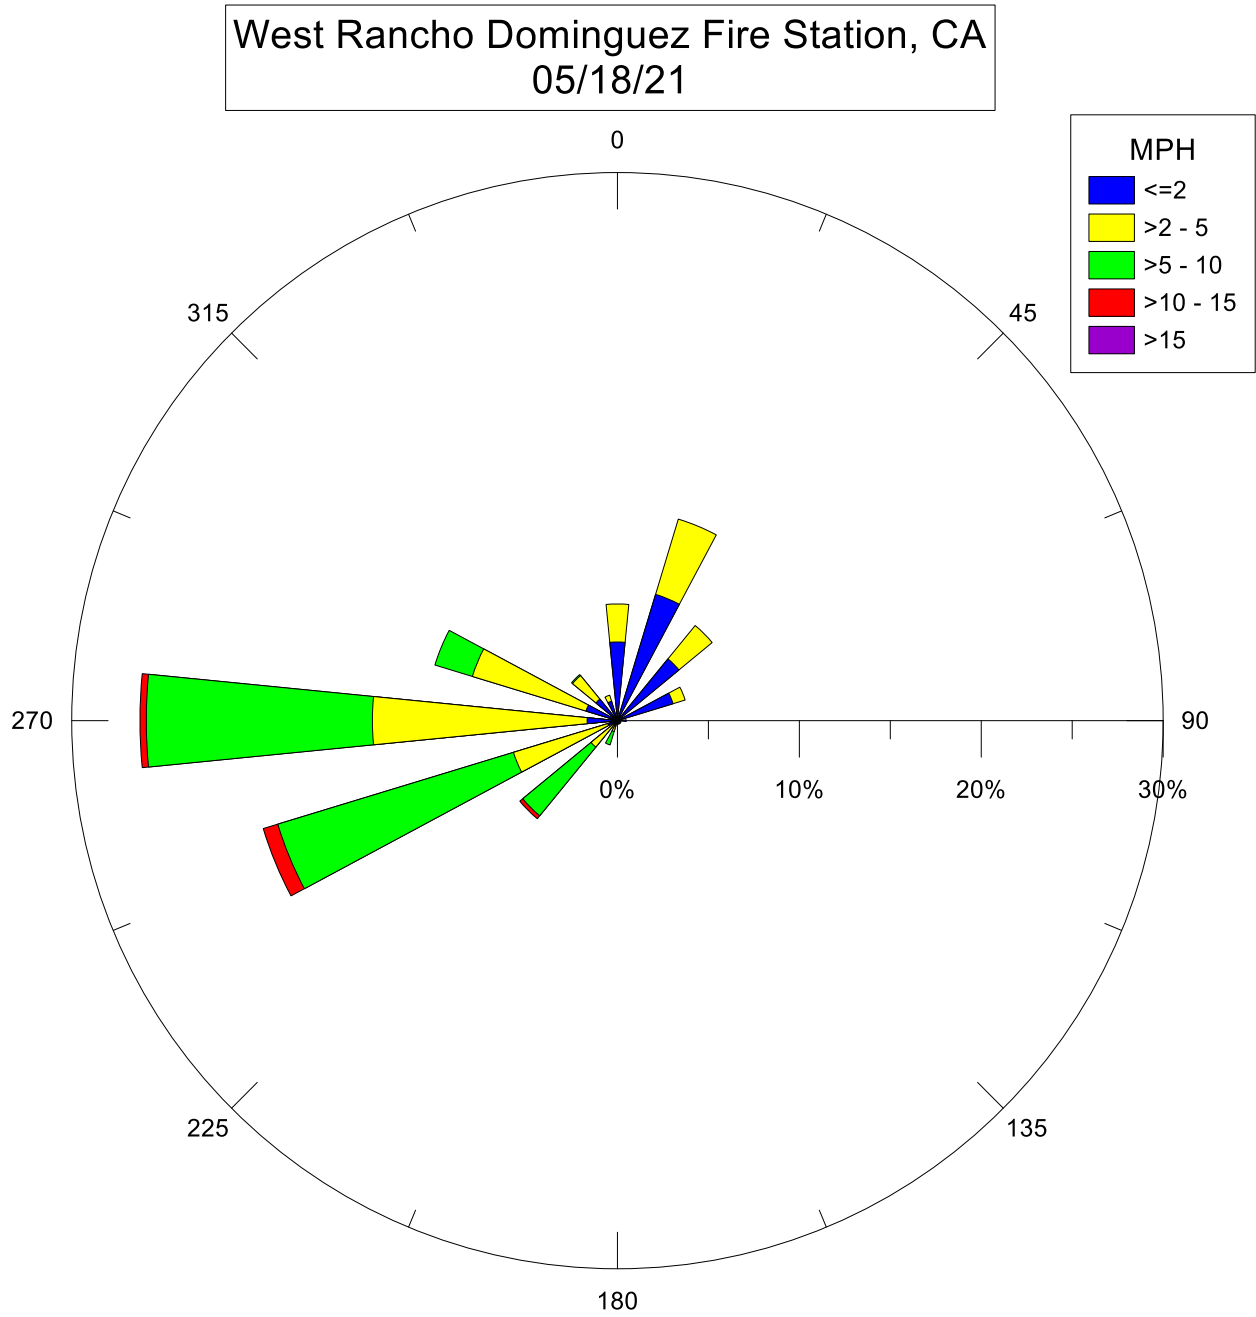

Note: Wind data for West Rancho Dominguez will be collected at West Rancho Dominguez Fire Station.