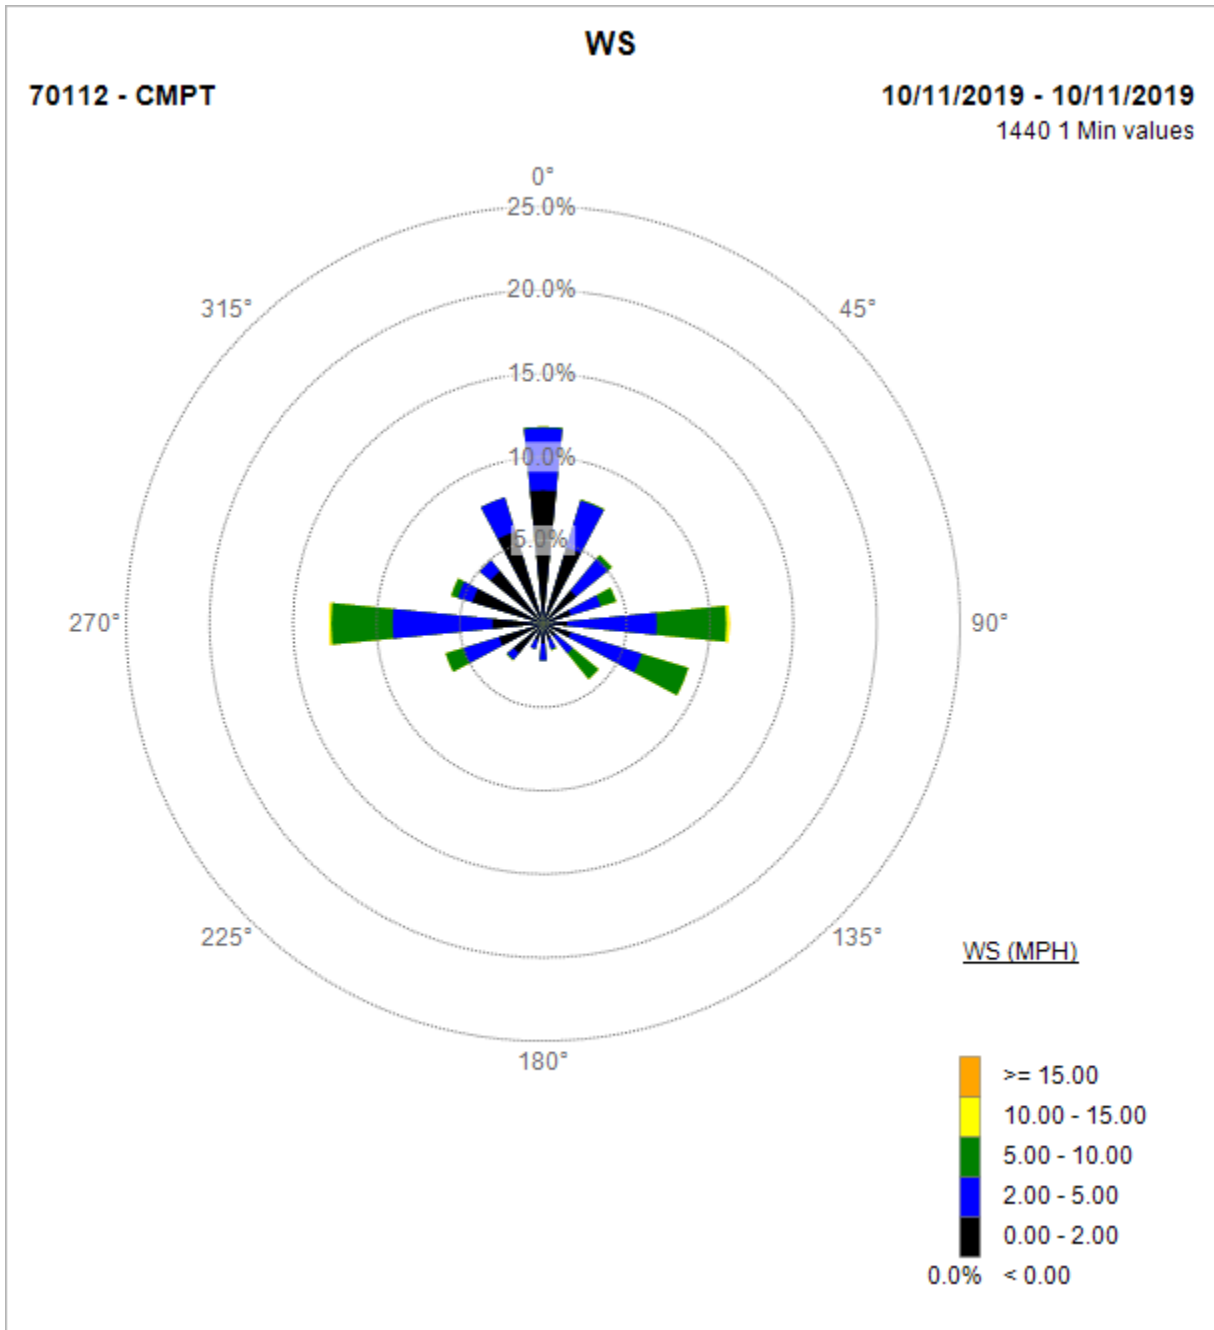

Note: Wind data for West Rancho Dominguez will be collected at Compton Air Monitoring Site on 10/11/2019. Wind data from Compton/Woodley Airport is unavailable.

Compton Air Monitoring Station 10/11/19