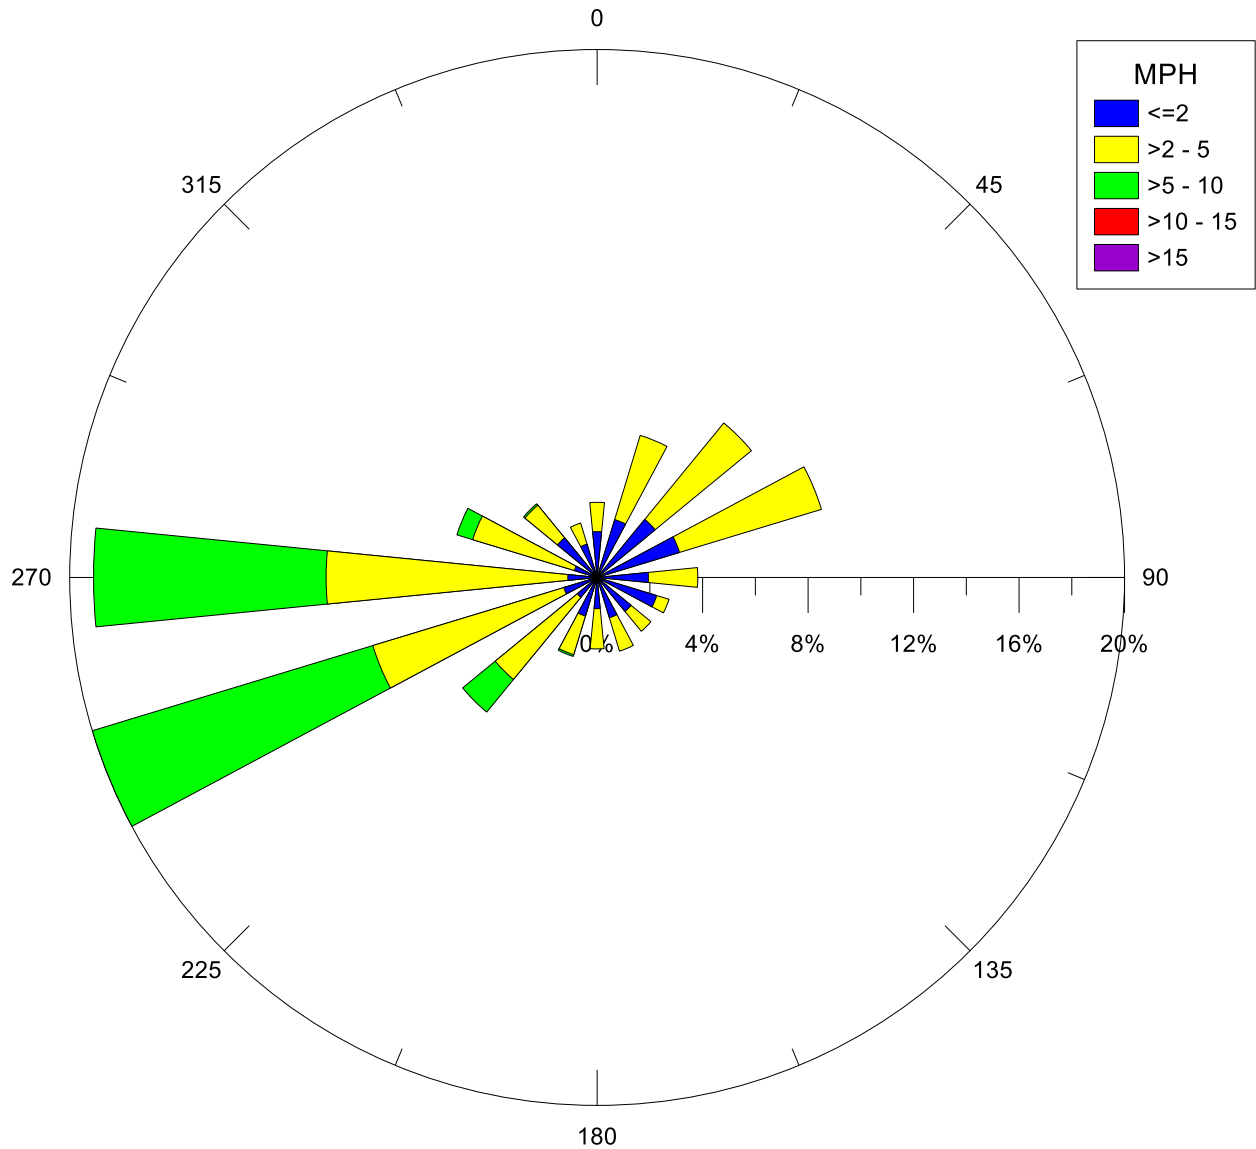

Note: Wind data for West Rancho Dominguez will be collected at West Rancho Dominguez Fire Station.

West Rancho Dominguez Fire Station, CA
11/06/21