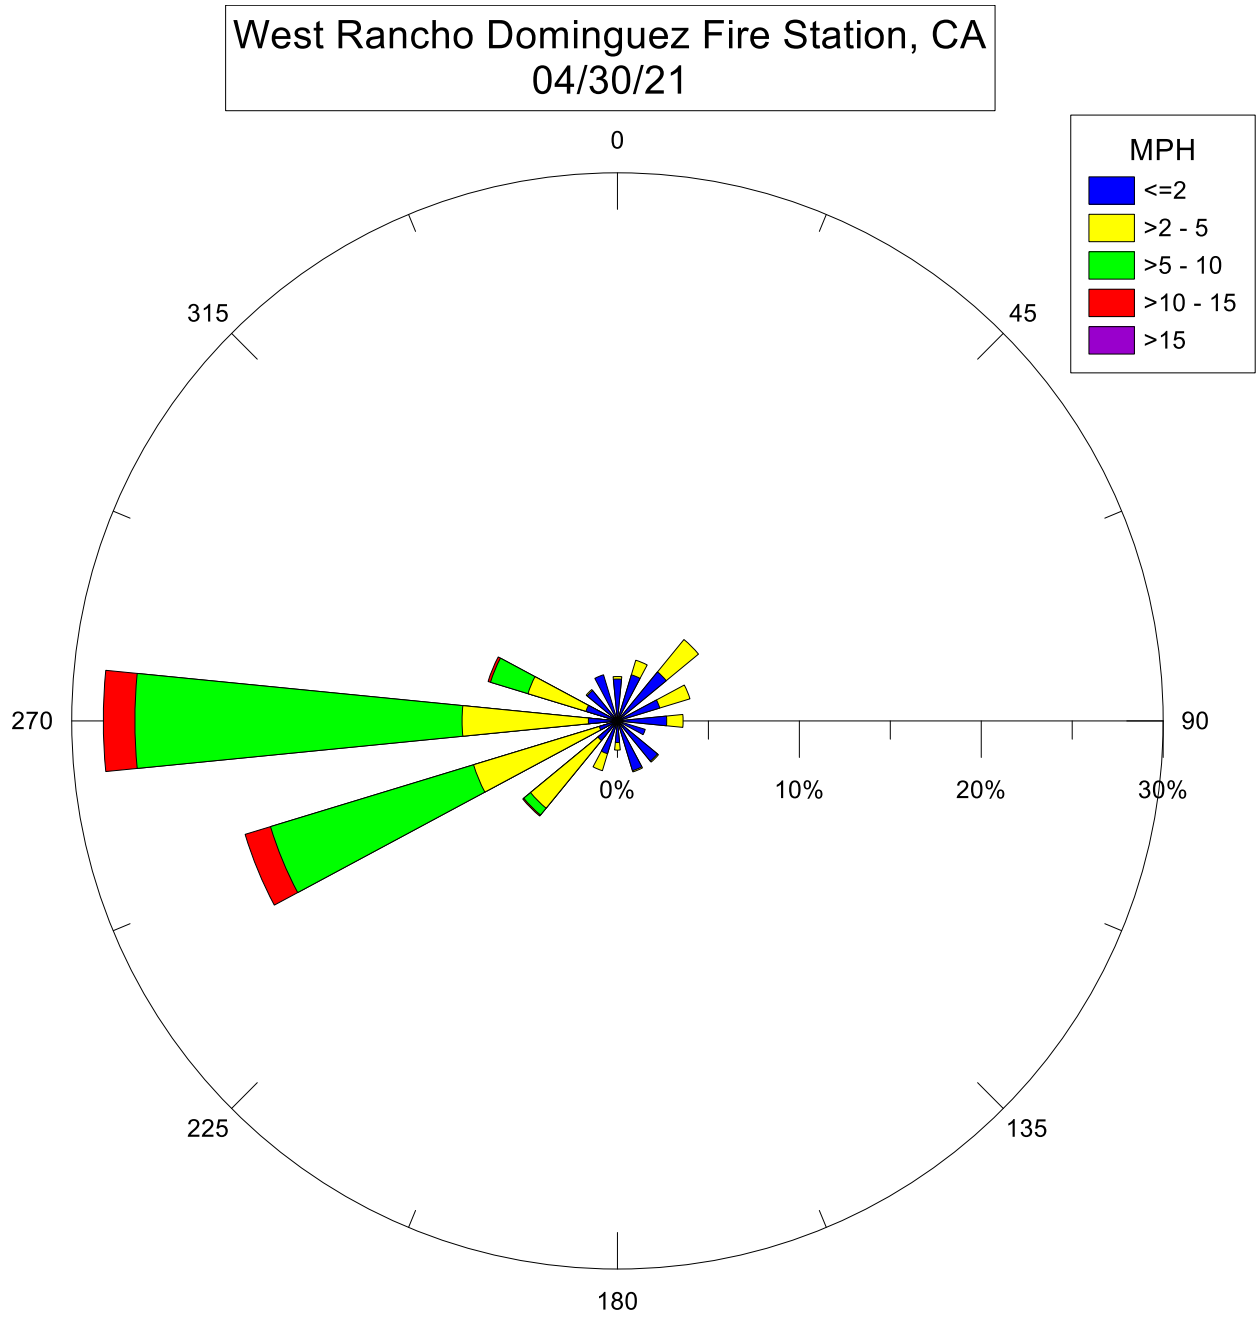

Note: Wind data for West Rancho Dominguez will be collected at West Rancho Dominguez Fire Station.