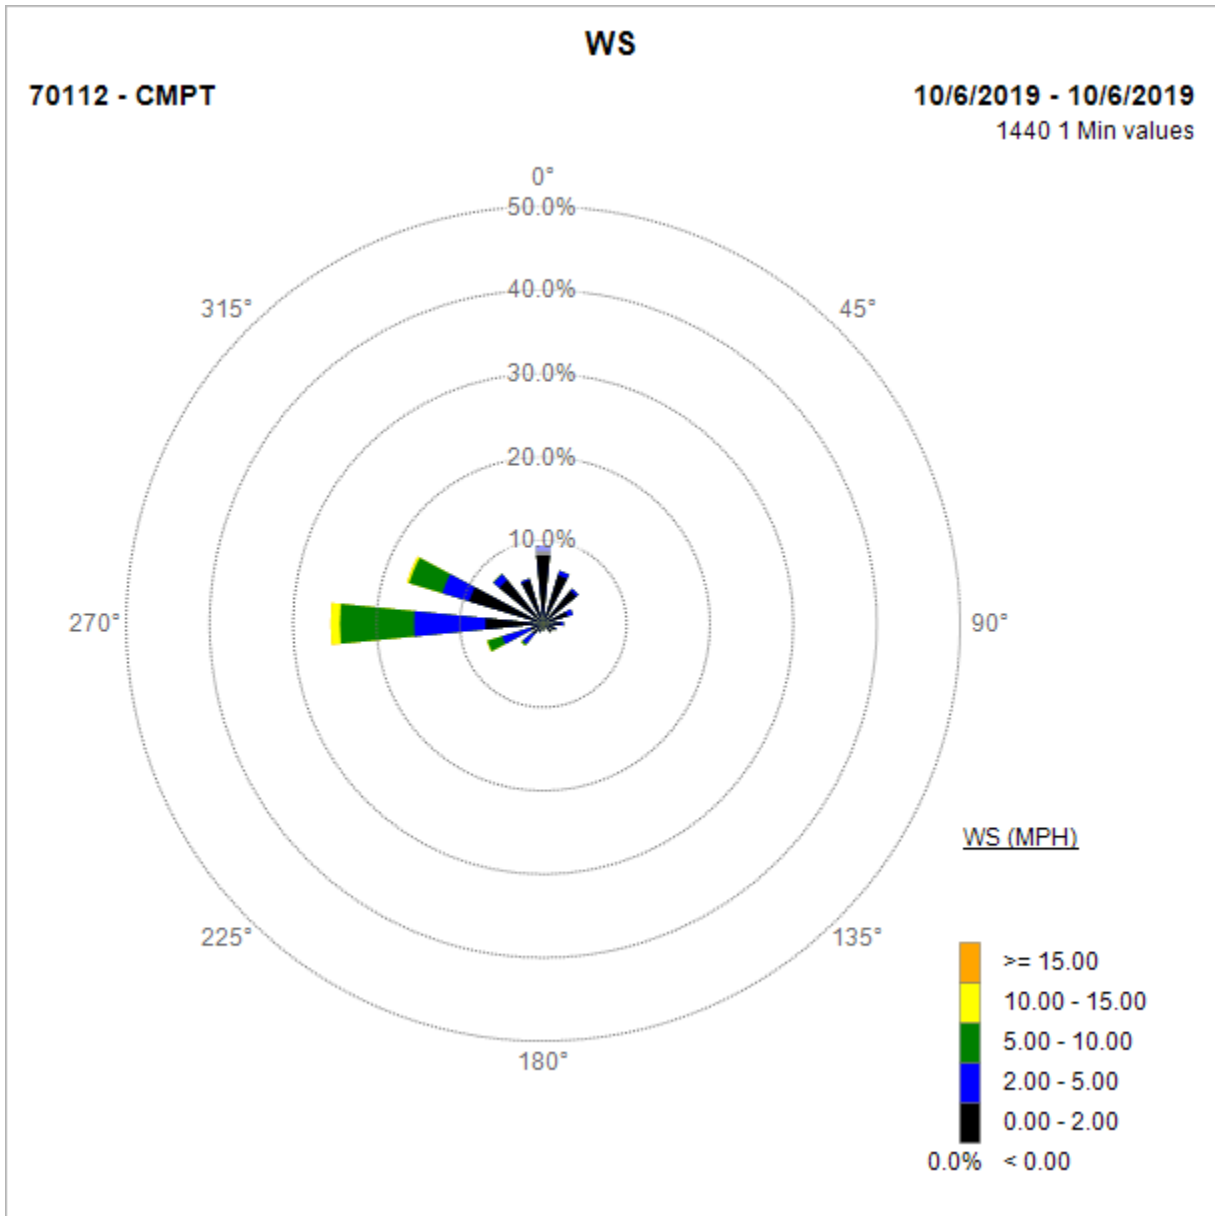

Note: Wind data for West Rancho Dominguez will be collected at Compton Air Monitoring Site on 10/06/2019. Wind data from Compton/Woodley Airport is unavailable.

Compton Air Monitoring Station 10/06/19