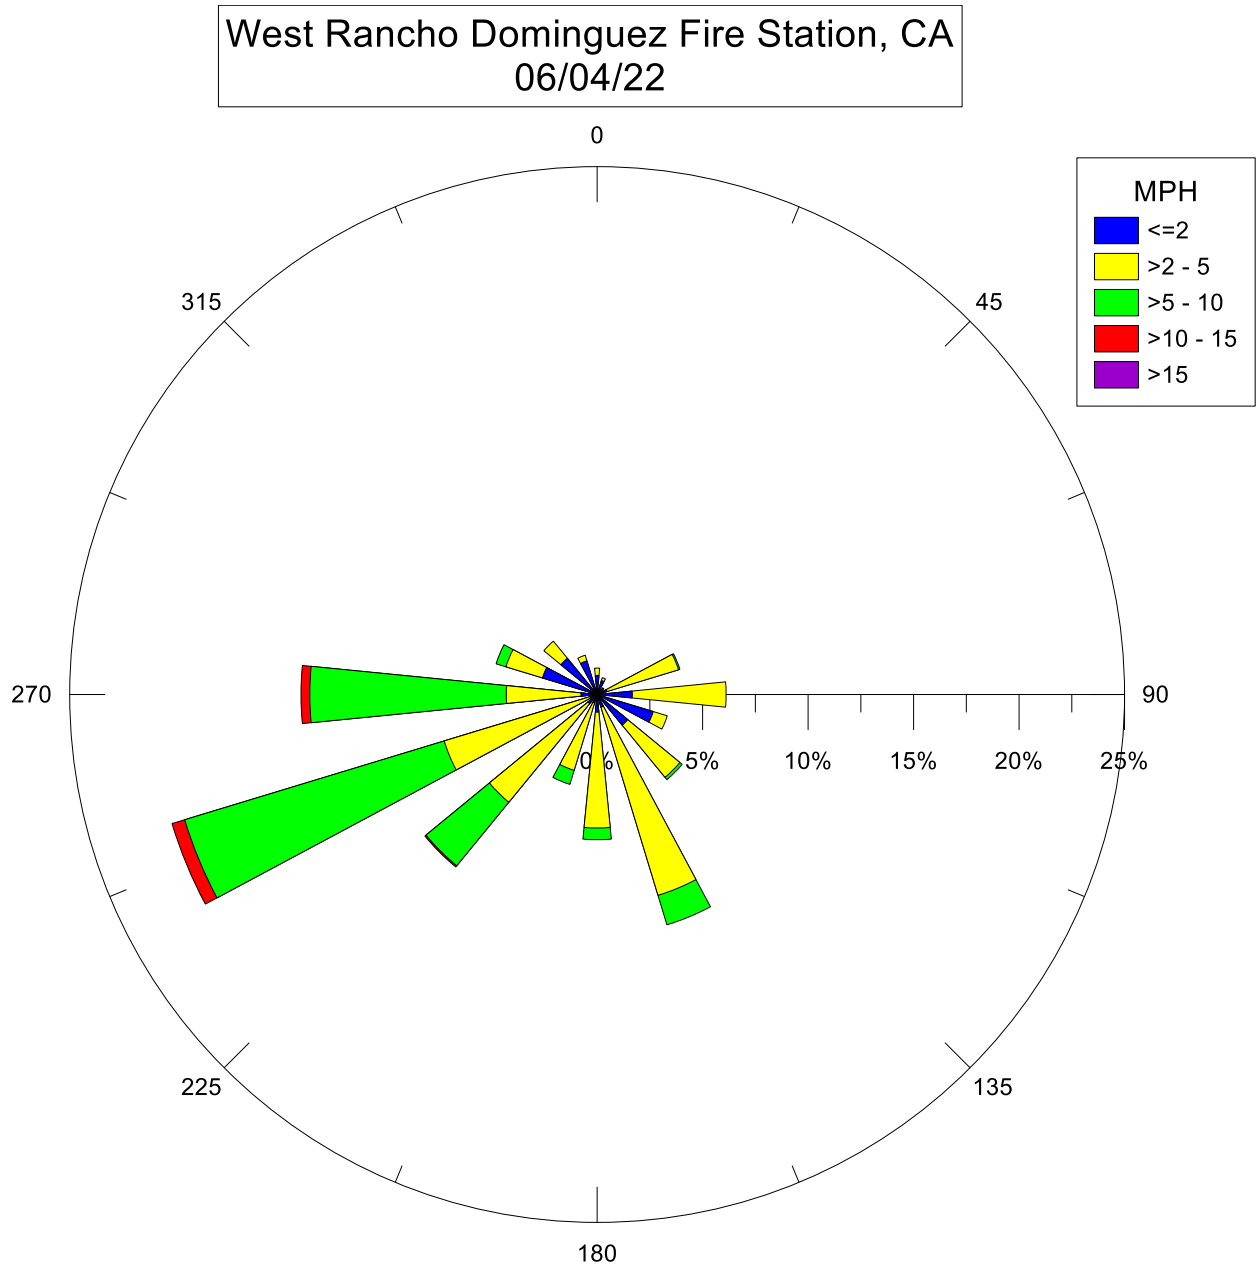

Note: Wind data for West Rancho Dominguez will be collected at West Rancho Dominguez Fire Station.