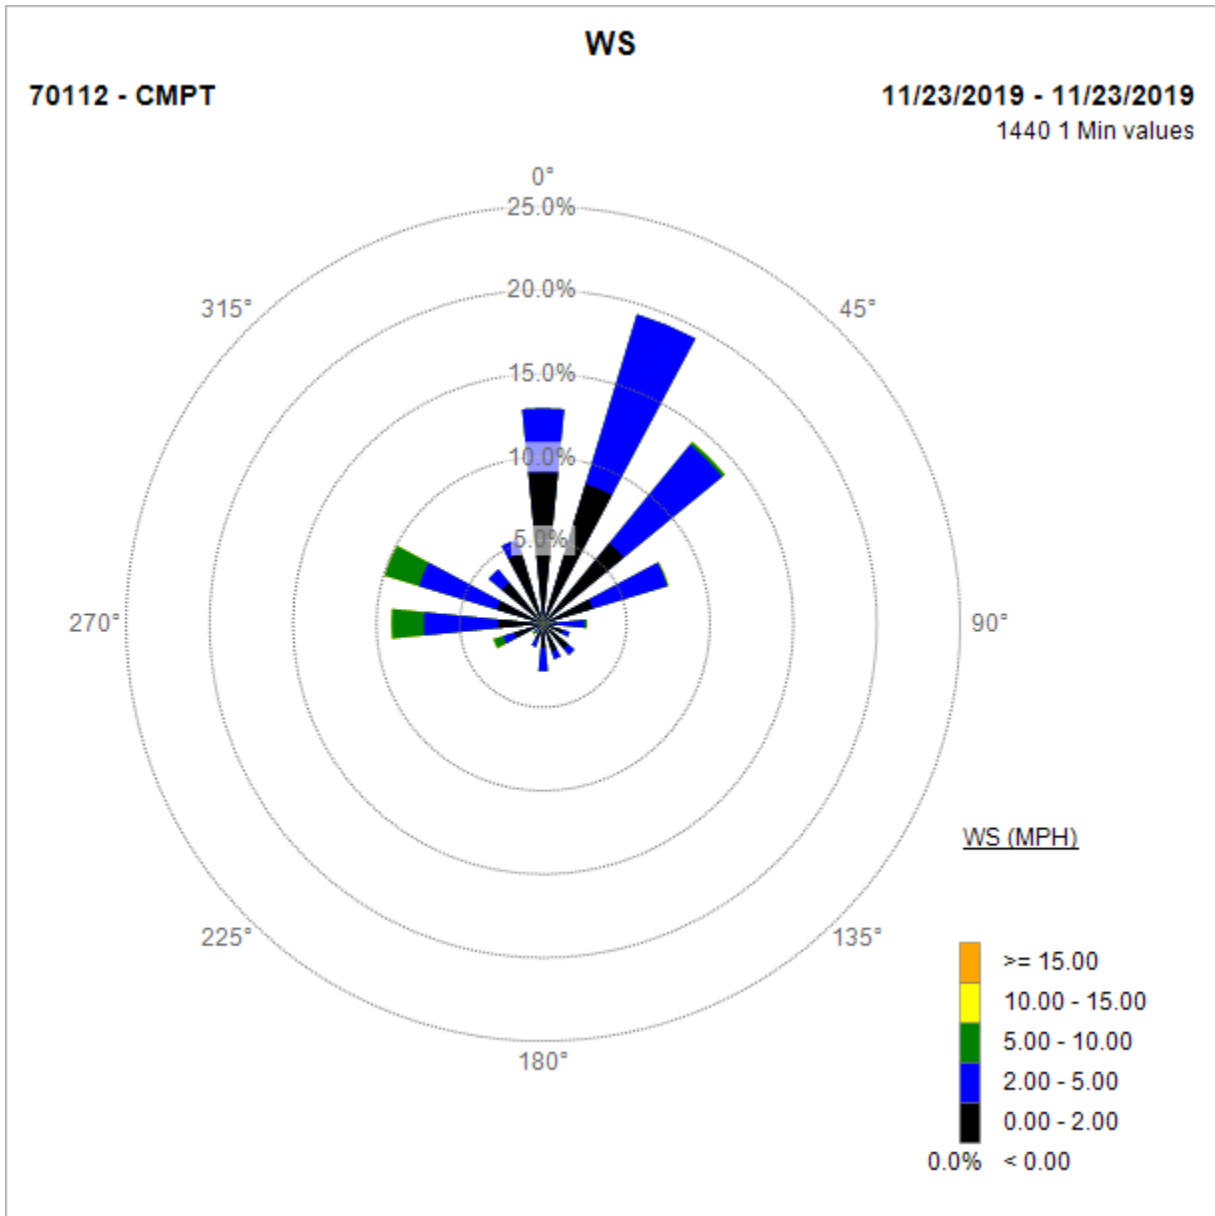

Note: Wind data for West Rancho Dominguez will be collected at Compton Air Monitoring Site on 11/23/2019. Wind data from Compton/Woodley Airport is unavailable.

Compton Air Monitoring Station 11/23/19