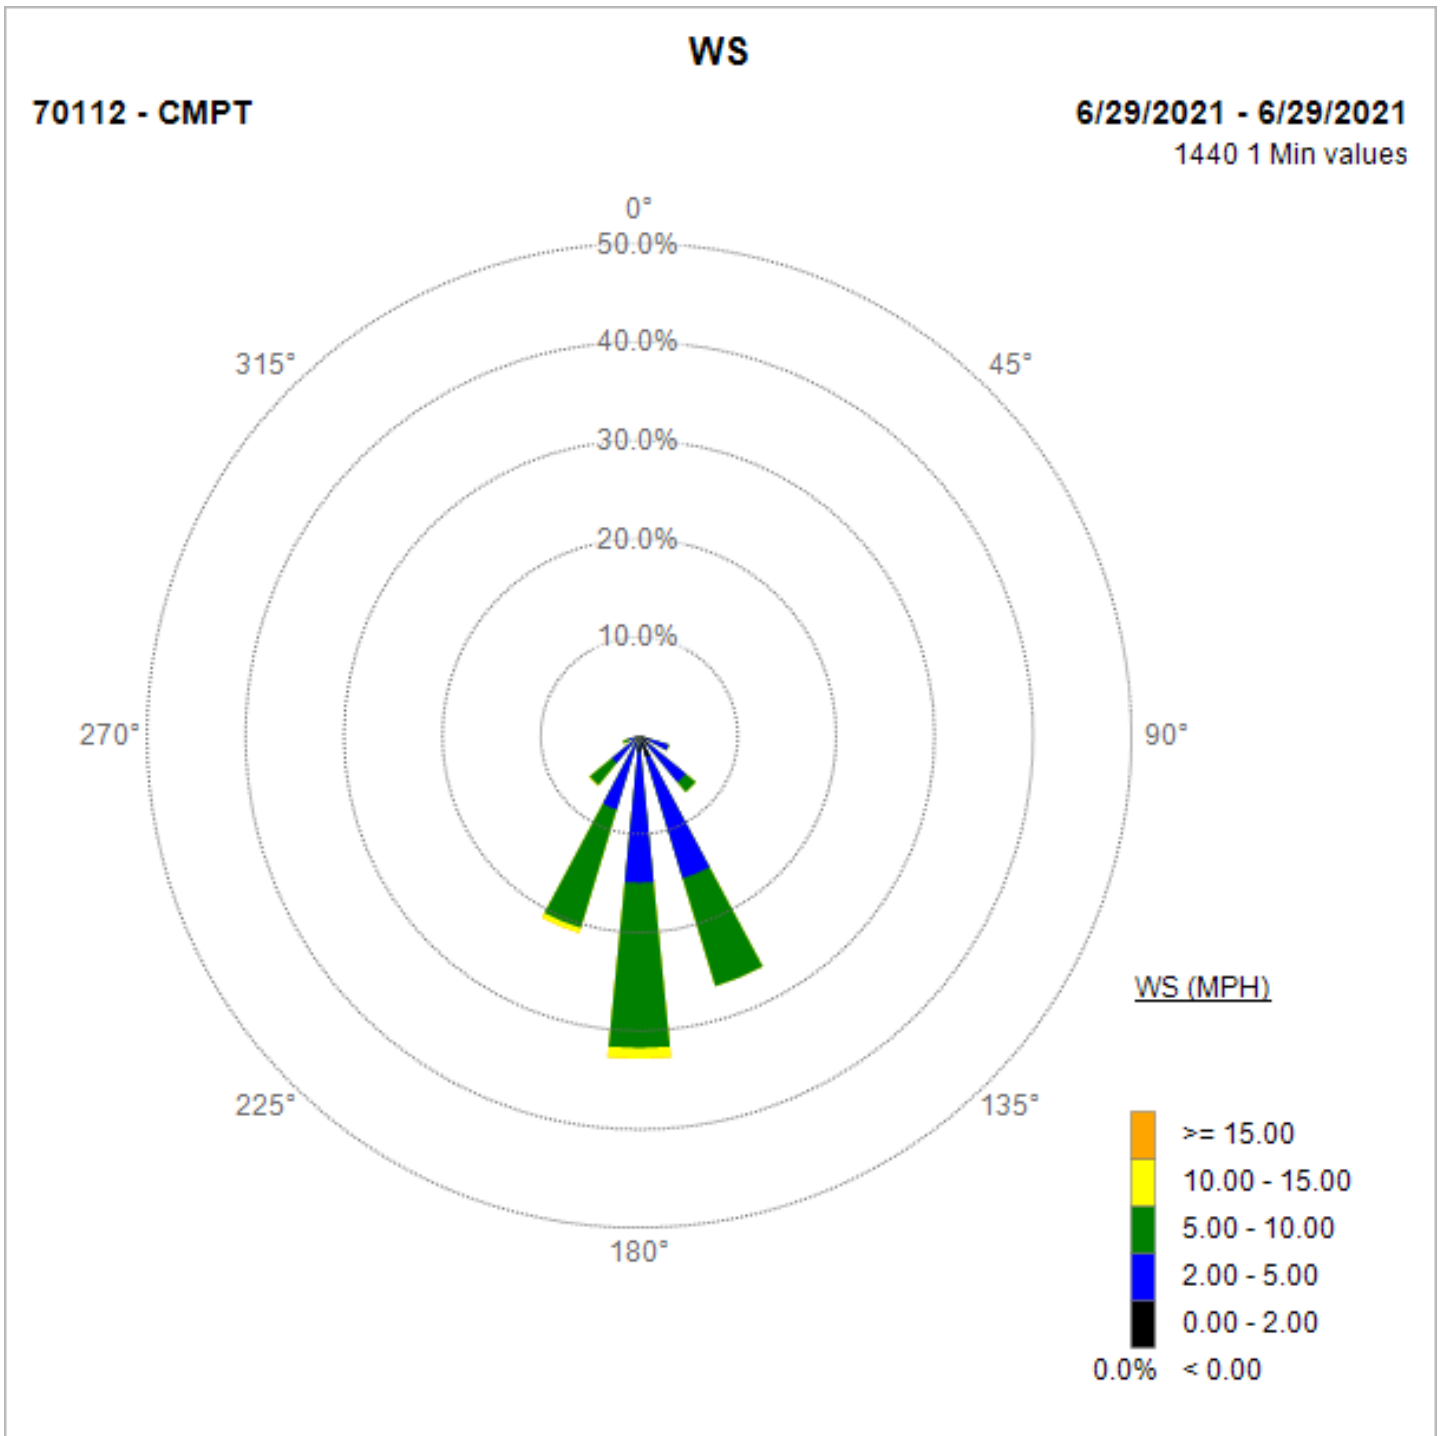

Note: Wind data for West Rancho Dominguez will be collected at Compton Air Monitoring Site on 06/29/2021. Wind data from West Rancho Dominguez Fire Station is unavailable.