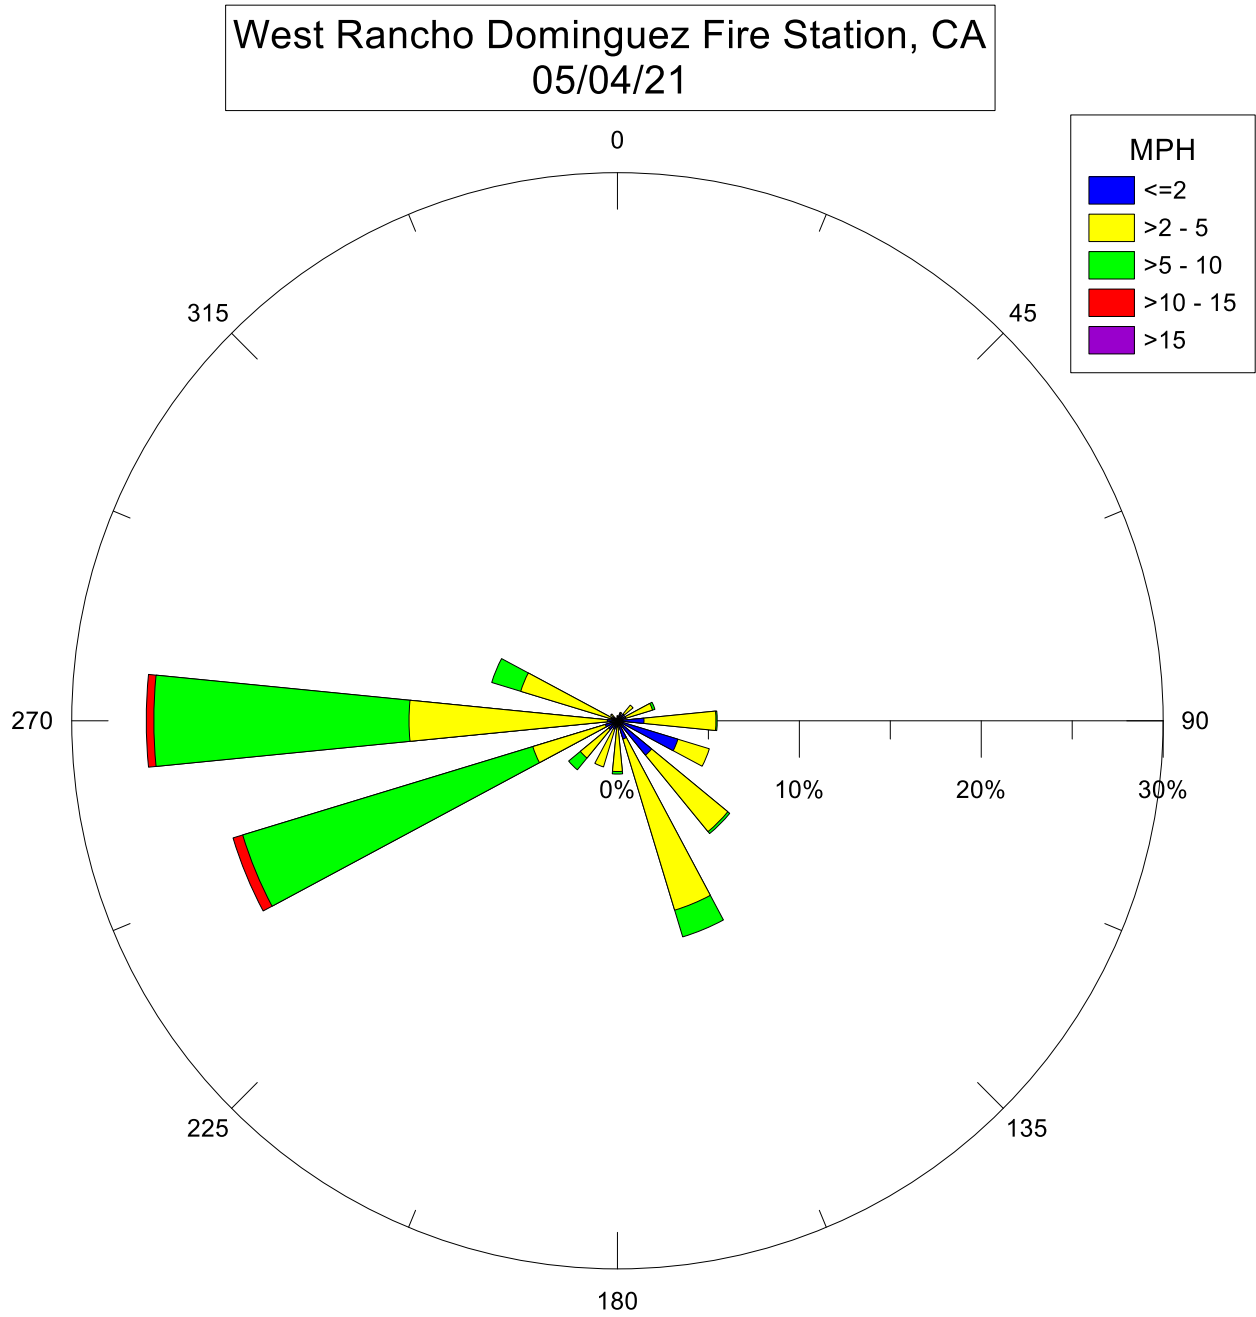

Note: Wind data for West Rancho Dominguez will be collected at West Rancho Dominguez Fire Station.