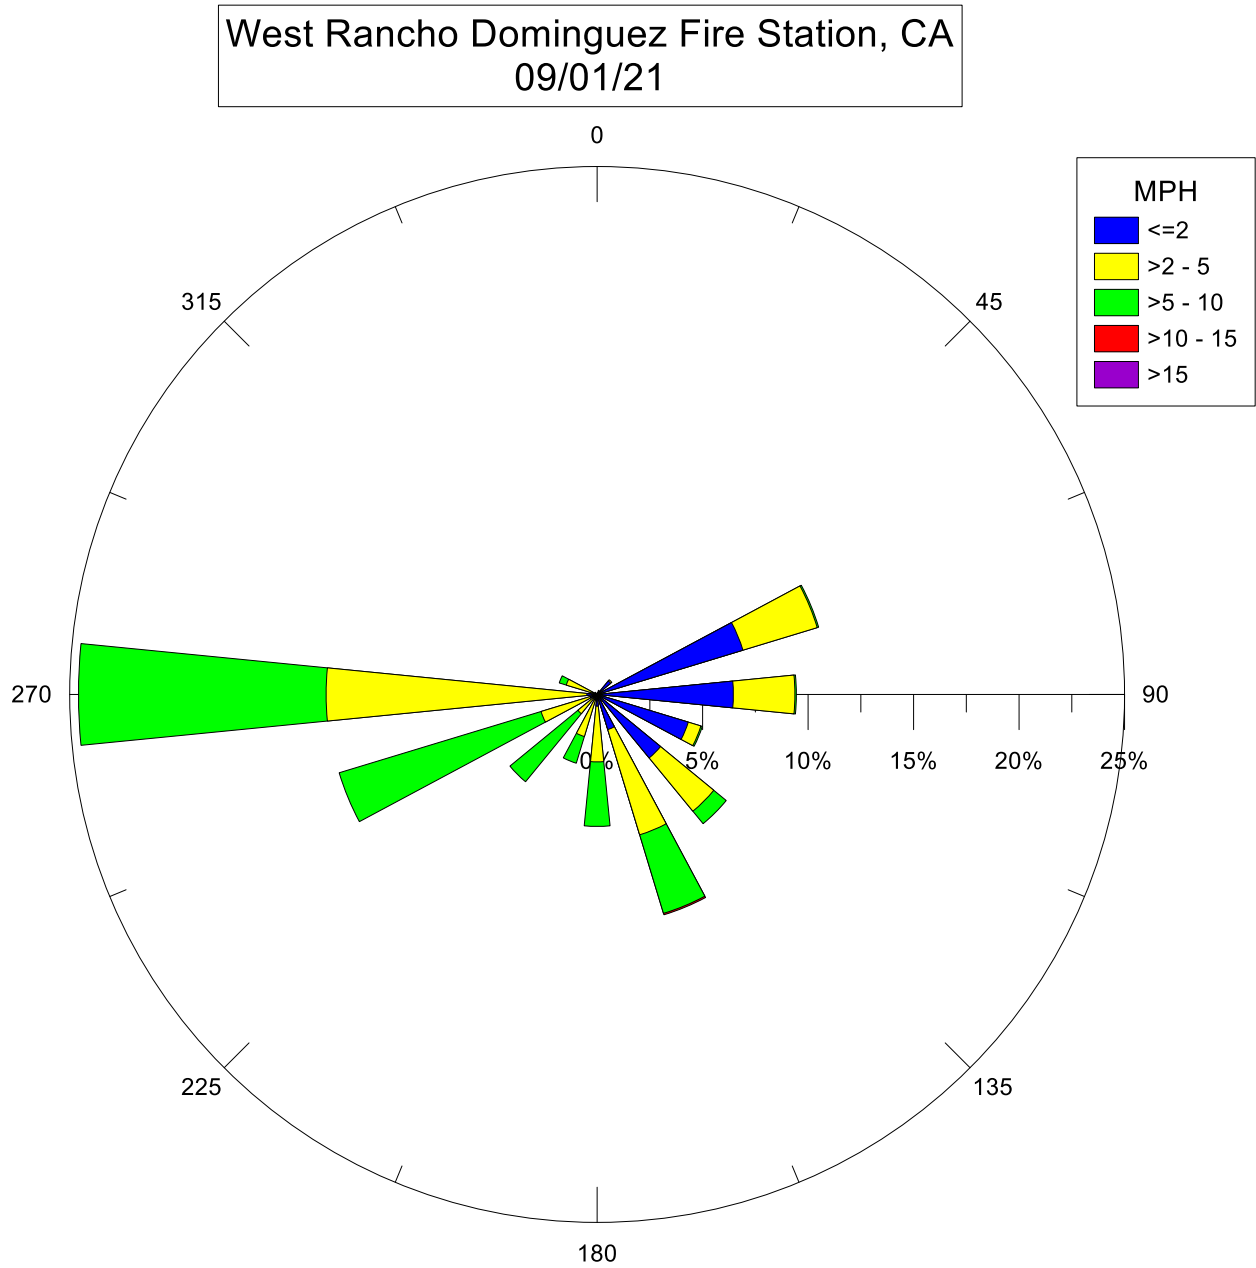

Note: Wind data for West Rancho Dominguez will be collected at West Rancho Dominguez Fire Station.