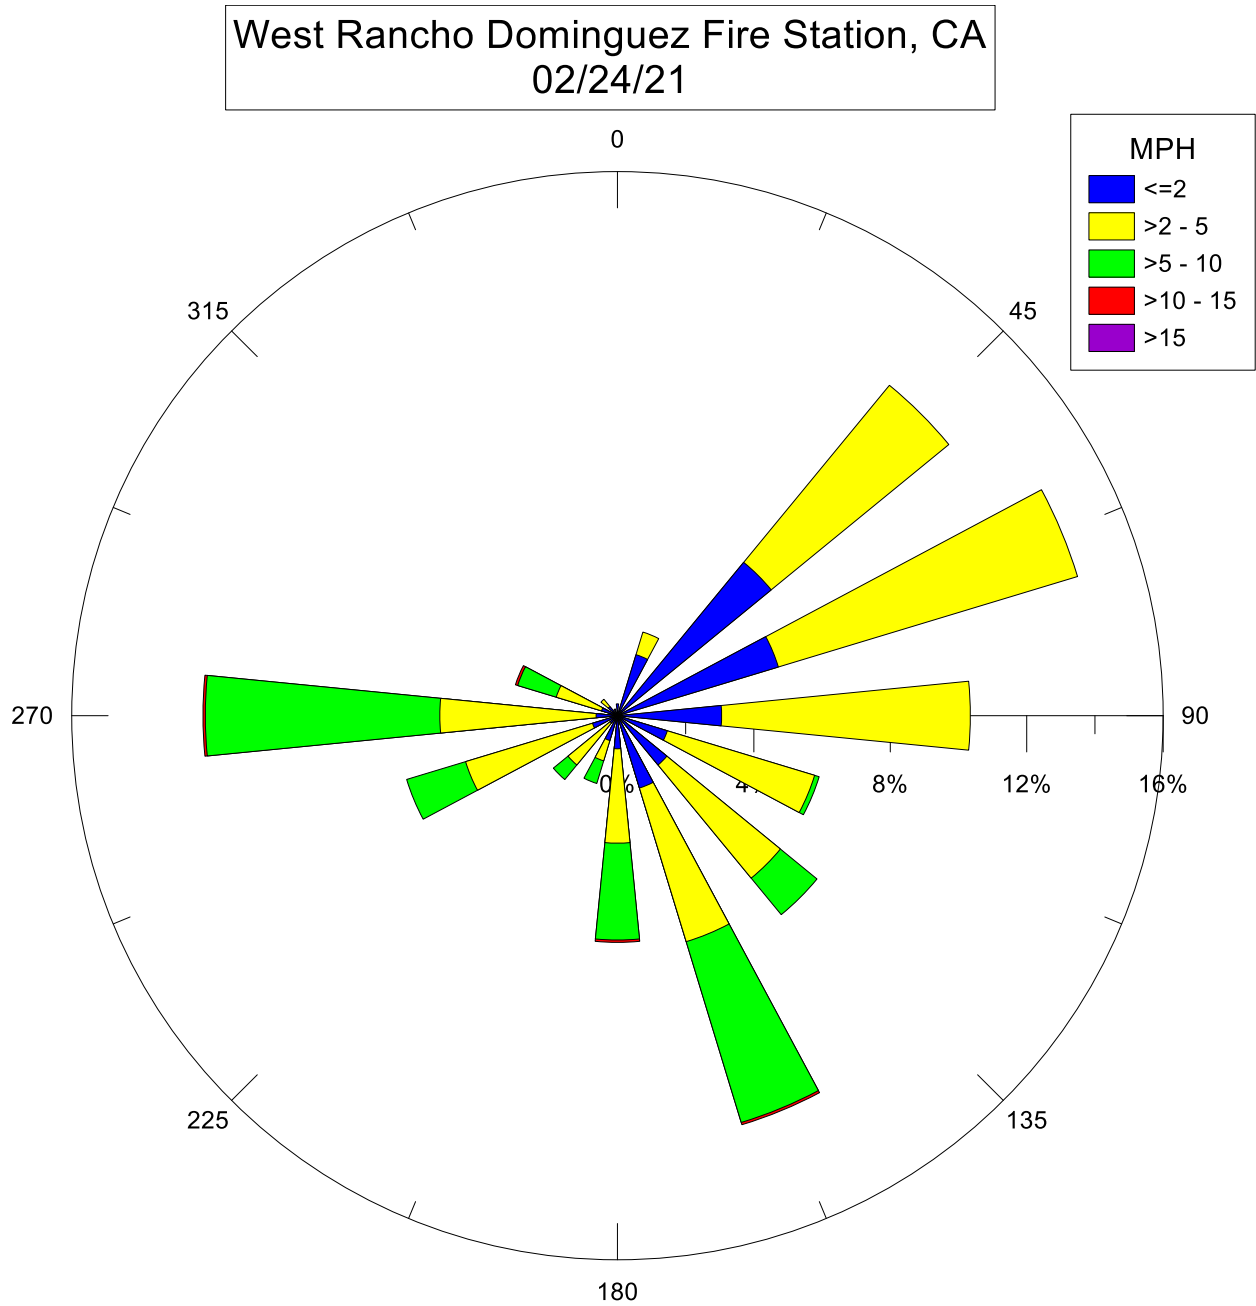

Note: Wind data for West Rancho Dominguez will be collected at West Rancho Dominguez Fire Station.