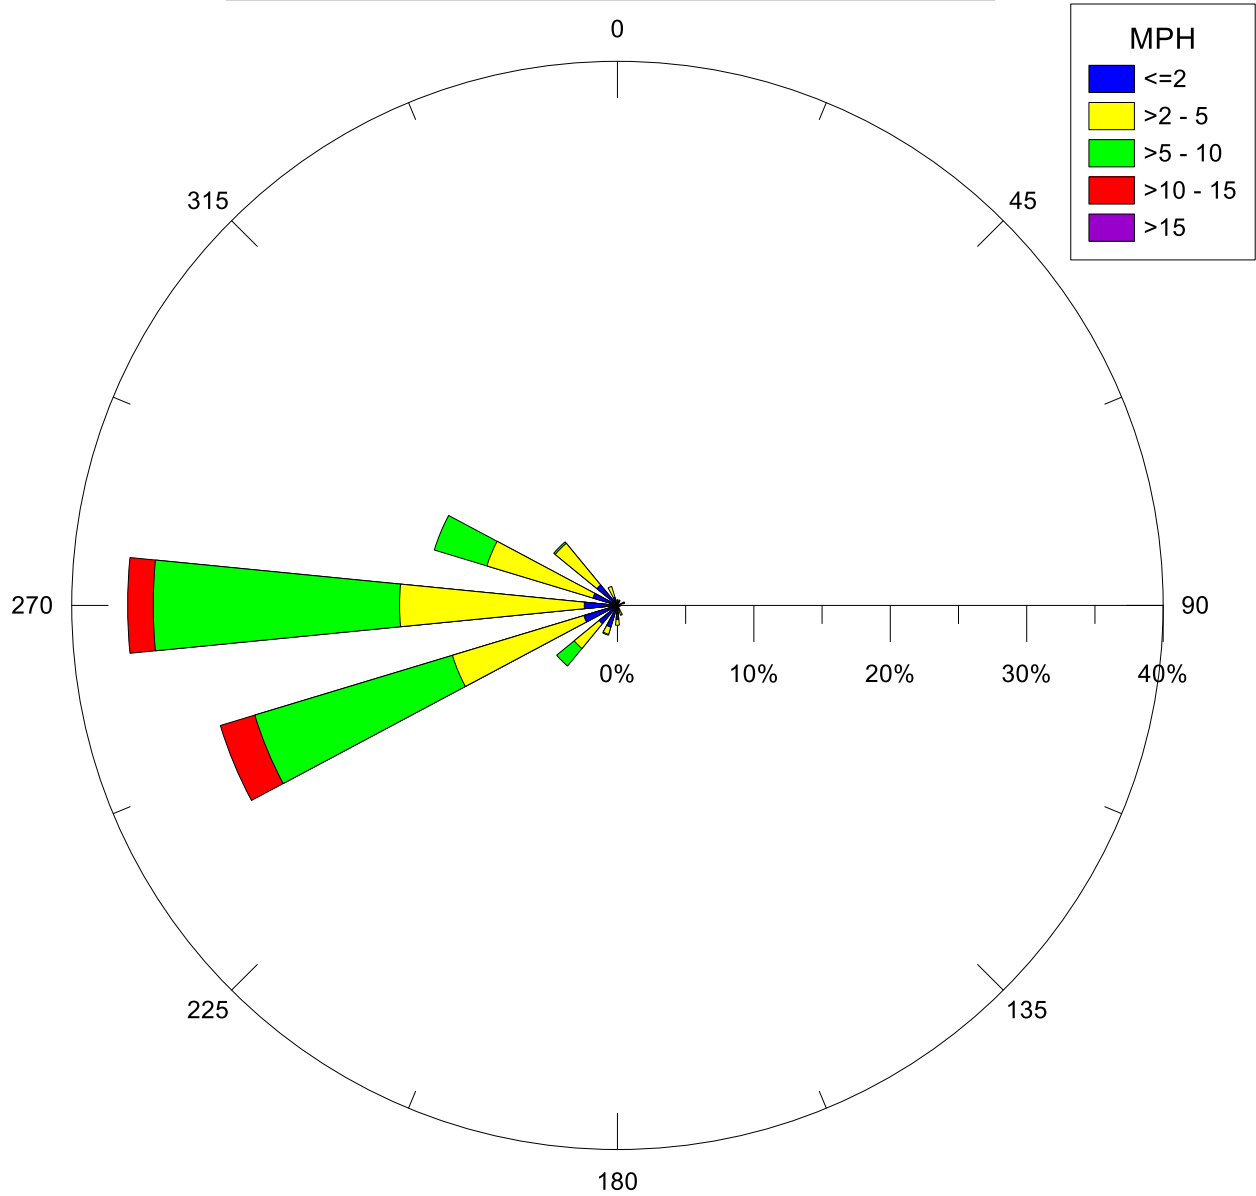

Note: Wind data for West Rancho Dominguez will be collected at West Rancho Dominguez Fire Station.

West Rancho Dominguez Fire Station, CA
06/26/20