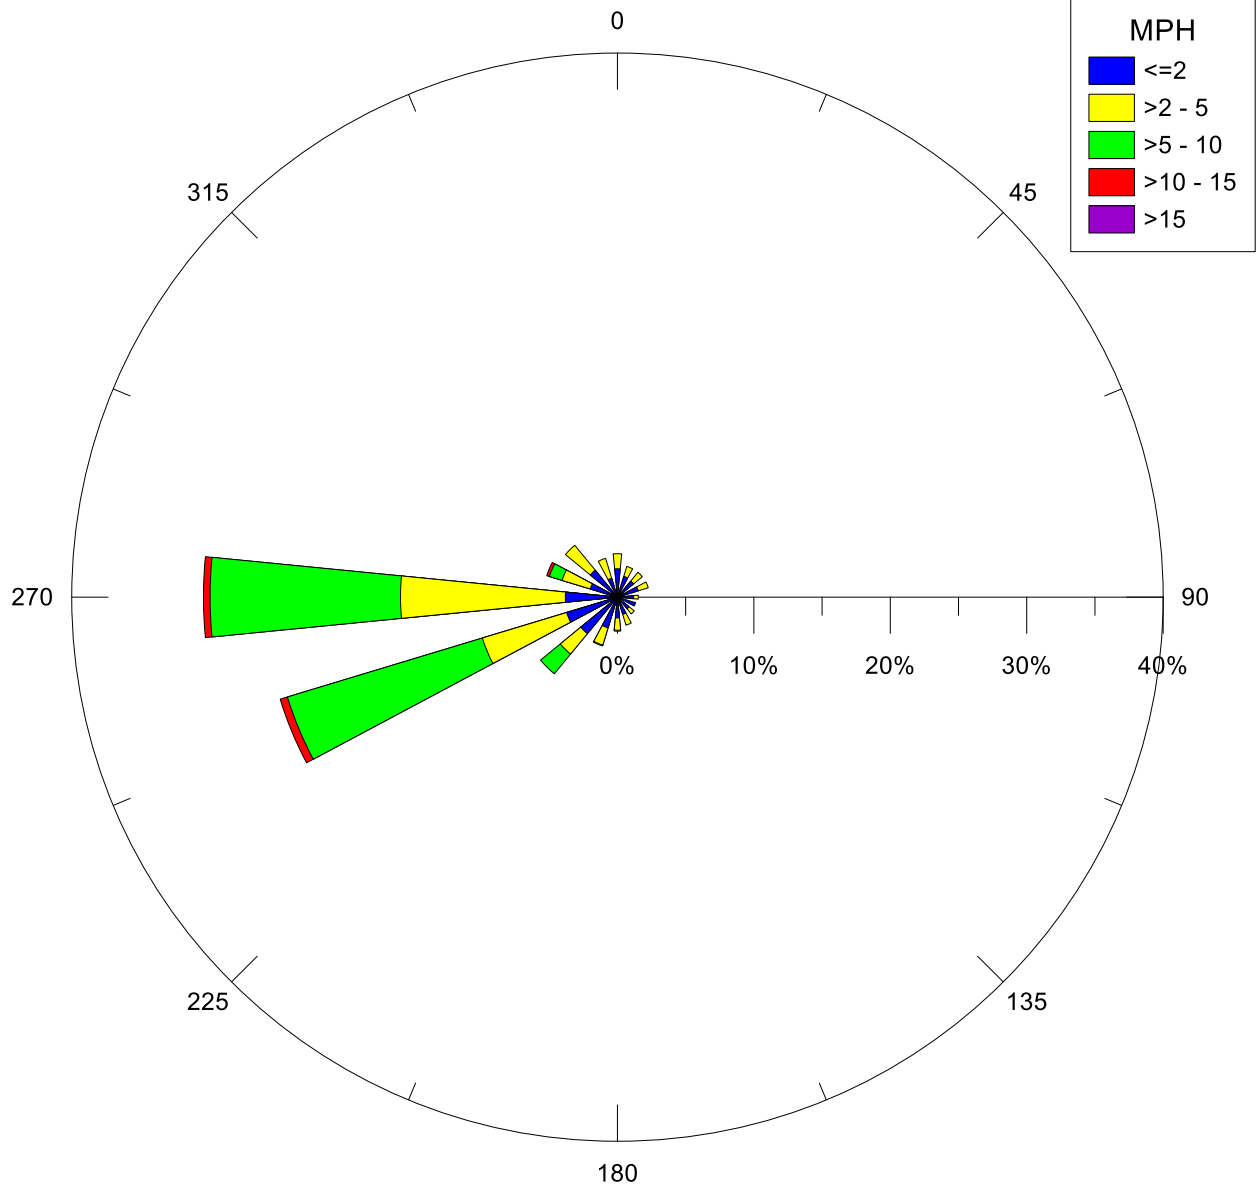

Note: Wind data for West Rancho Dominguez will be collected at West Rancho Dominguez Fire Station.

West Rancho Dominguez Fire Station, CA
09/22/20