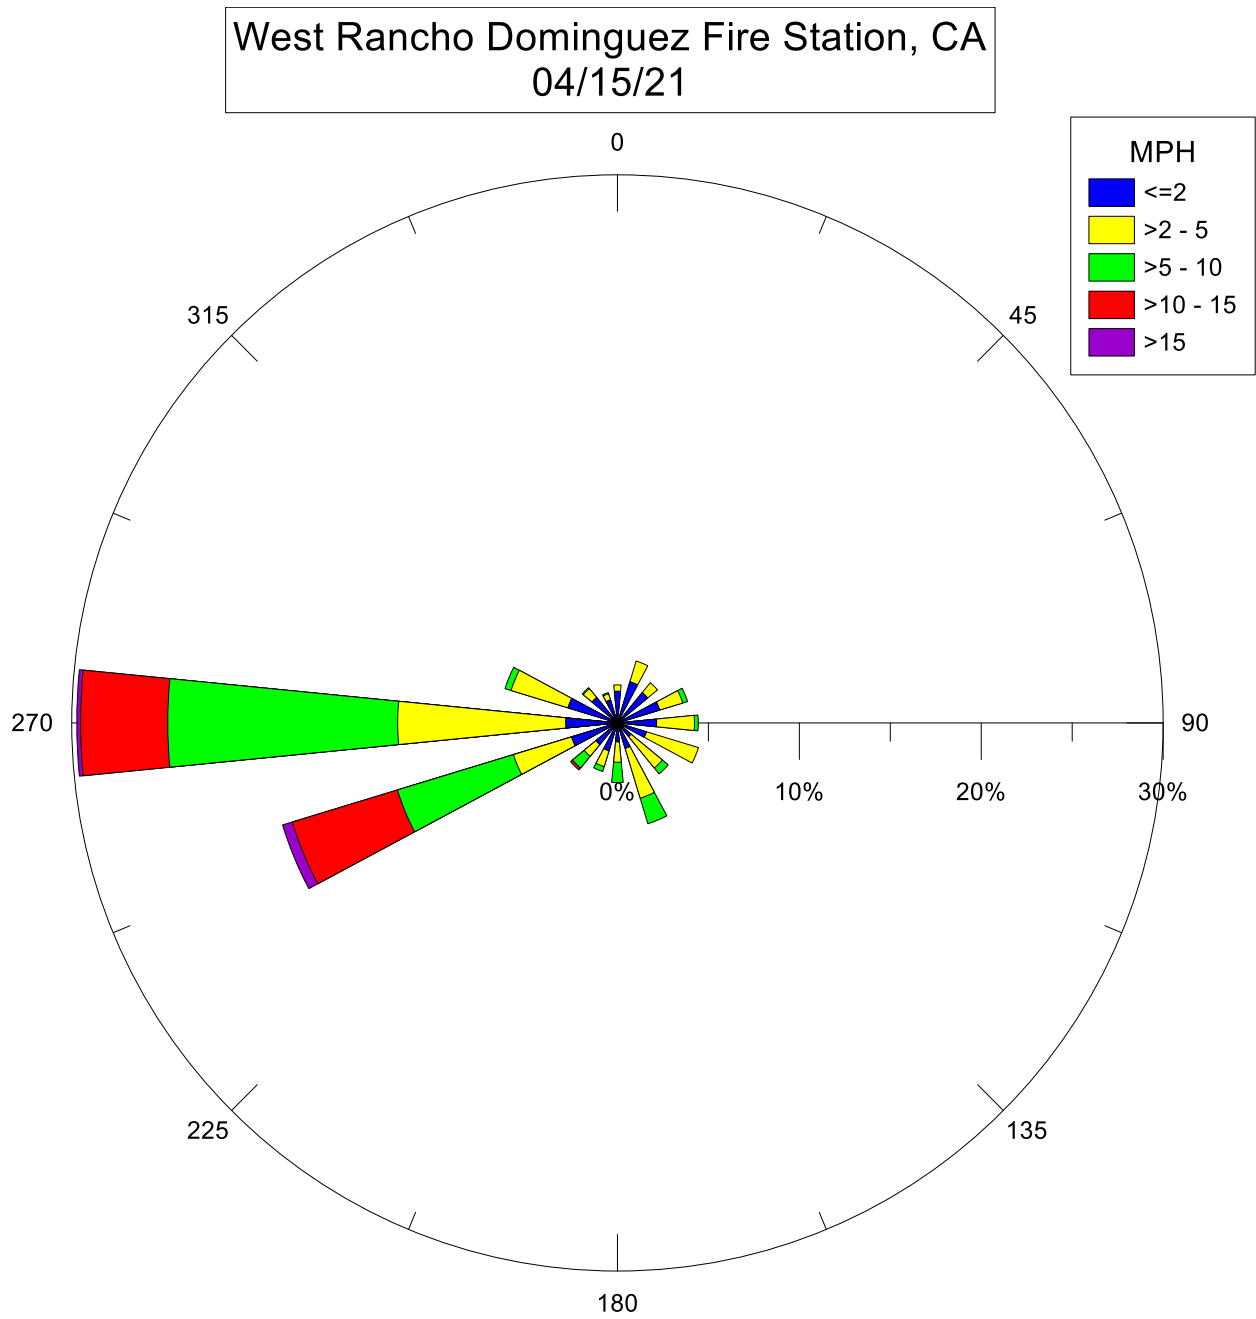

Note: Wind data for West Rancho Dominguez will be collected at West Rancho Dominguez Fire Station.