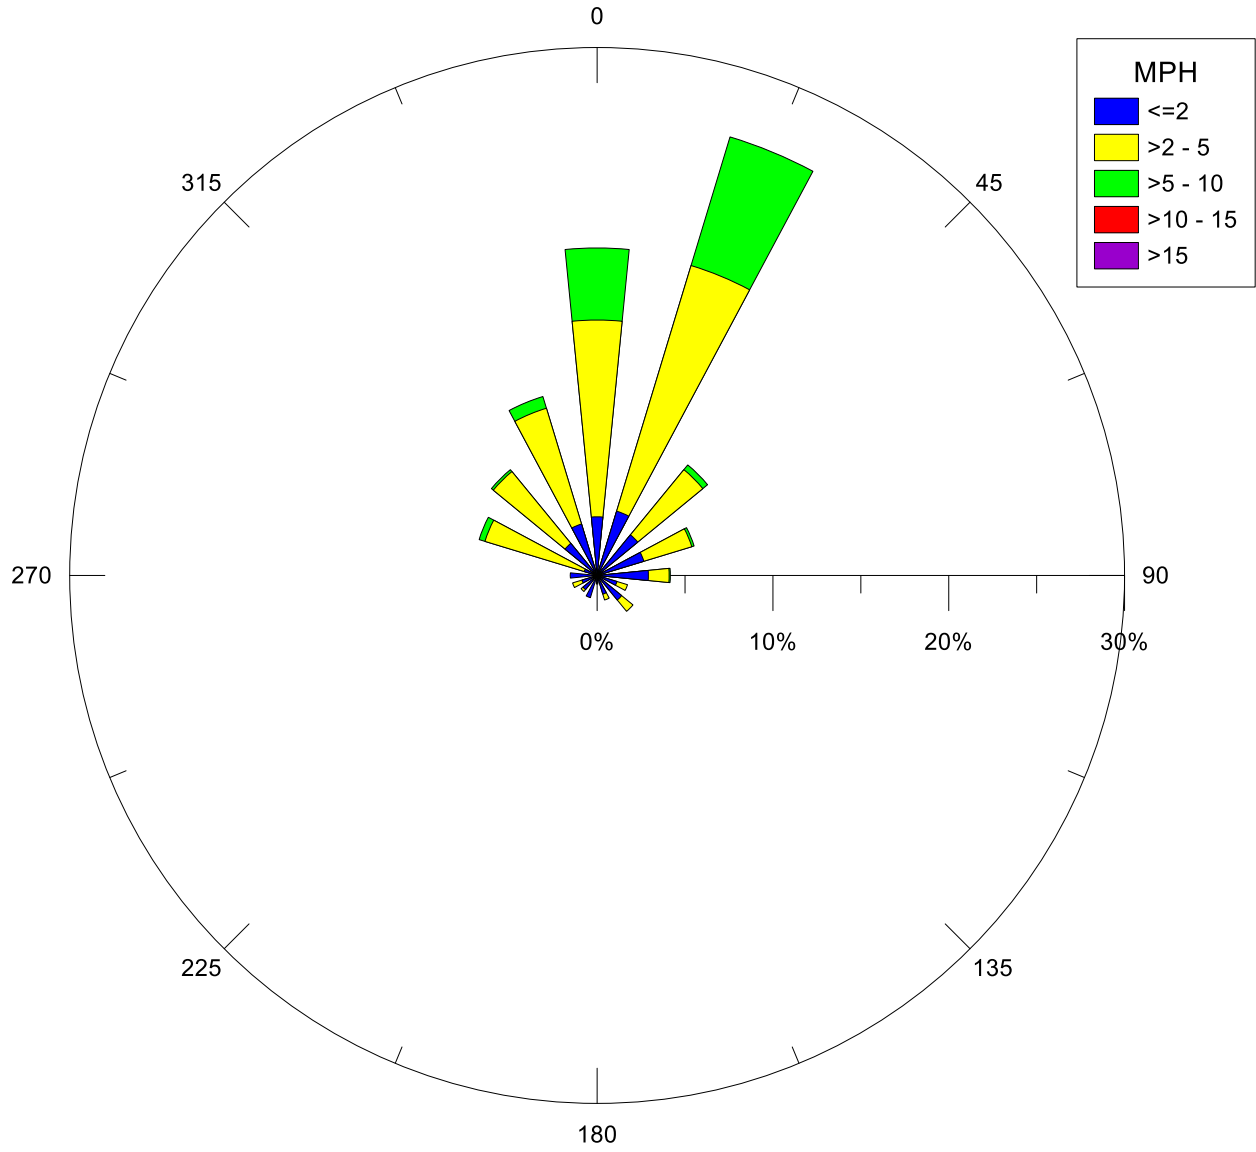

Note: Wind data for West Rancho Dominguez will be collected at West Rancho Dominguez Fire Station.

West Rancho Dominguez Fire Station, CA
01/11/22