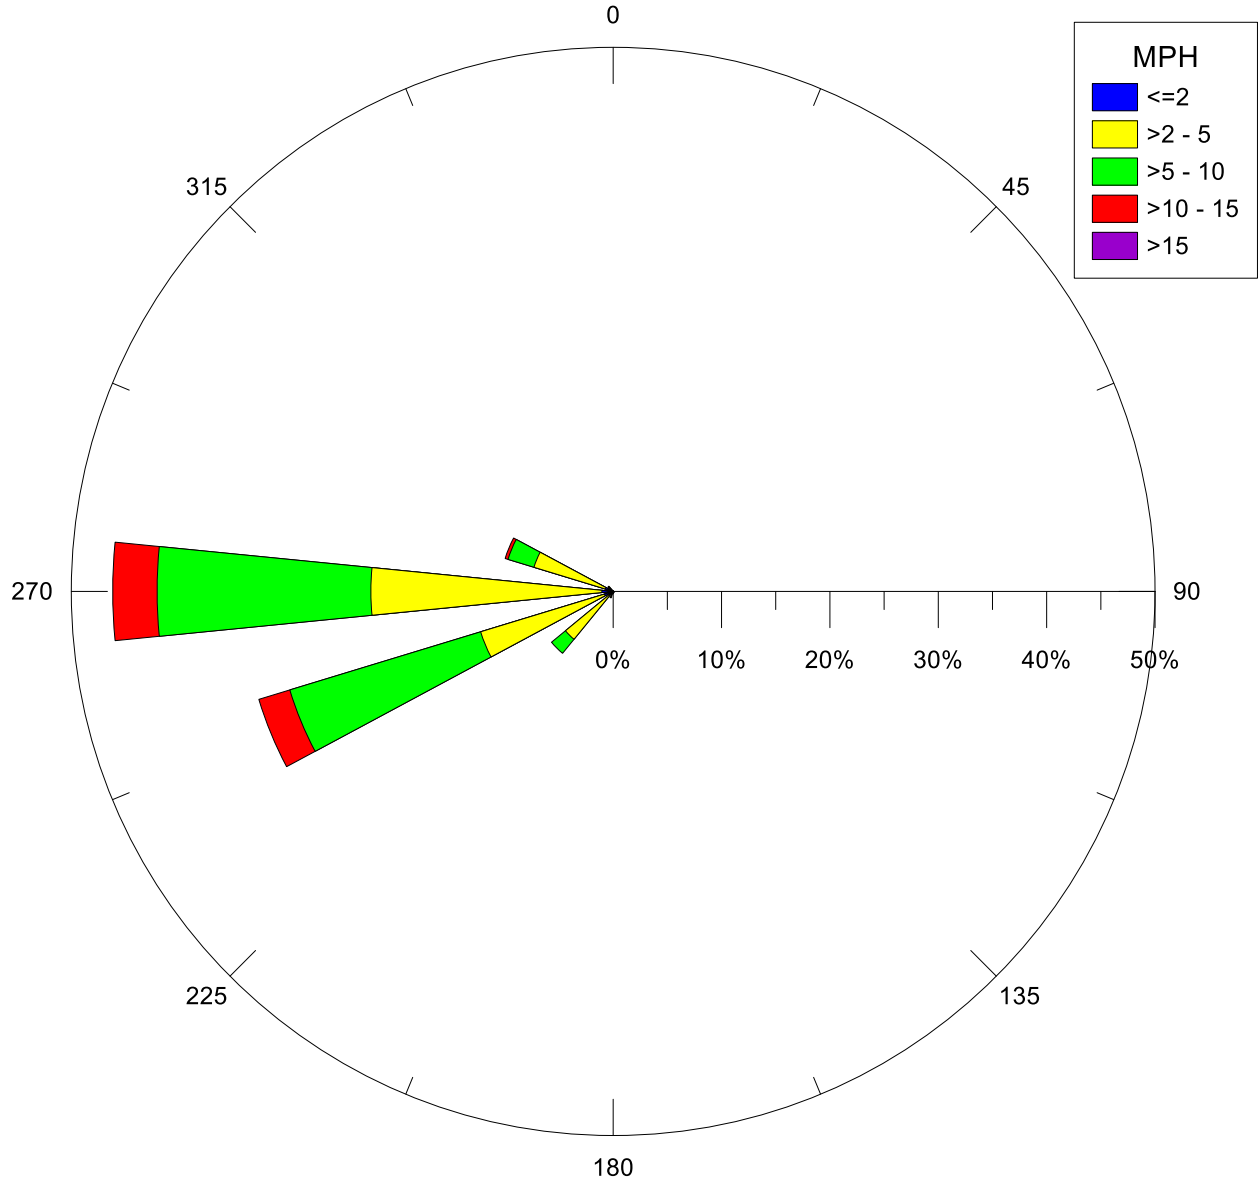

Note: Wind data for West Rancho Dominguez will be collected at West Rancho Dominguez Fire Station.

West Rancho Dominguez Fire Station, CA
08/28/20