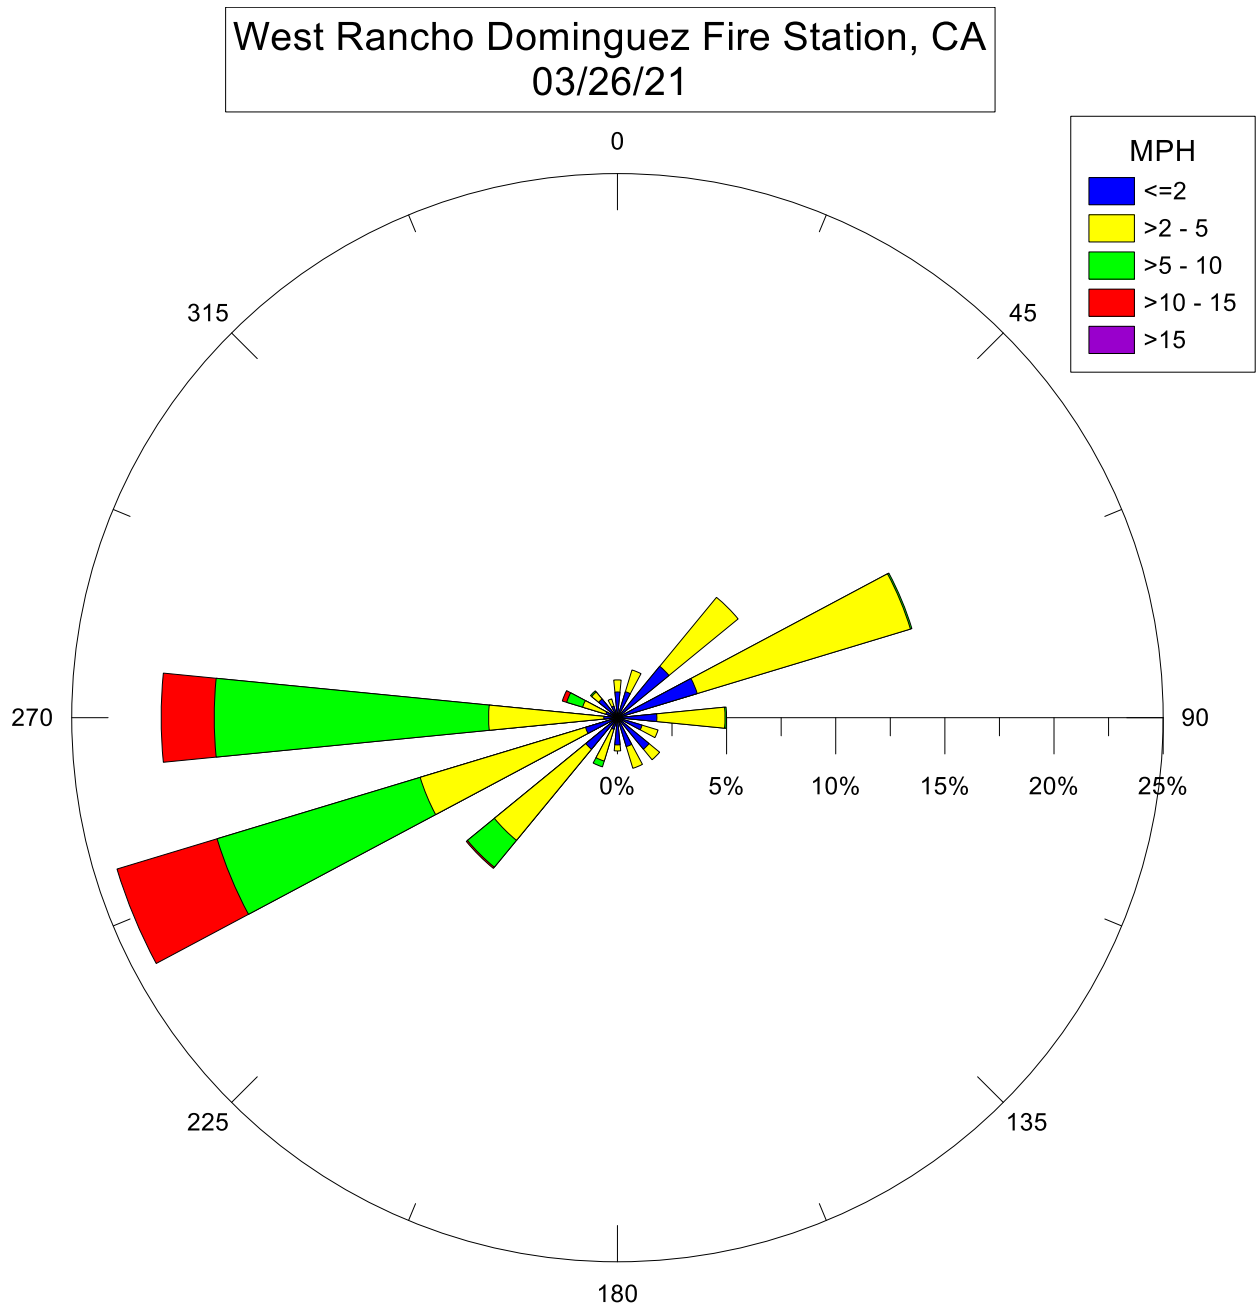

Note: Wind data for West Rancho Dominguez will be collected at West Rancho Dominguez Fire Station.