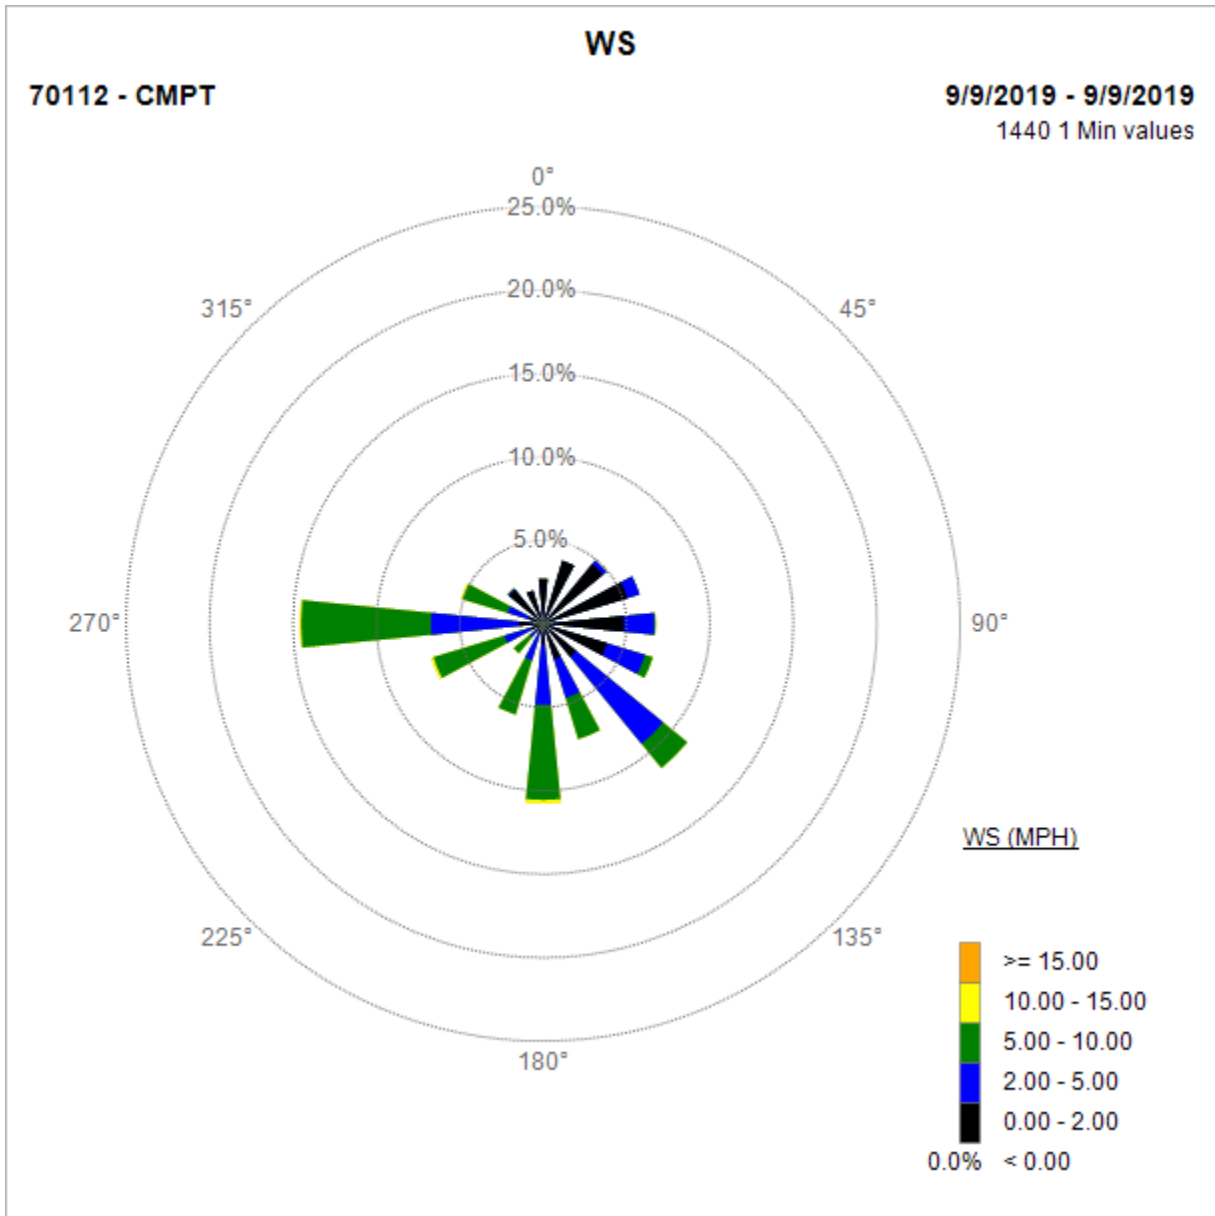

Note: Wind data for West Rancho Dominguez will be collected at Compton Air Monitoring Site on 09/06/2019. Wind data from Compton/Woodley Airport is unavailable.

Compton Air Monitoring Station 09/09/19