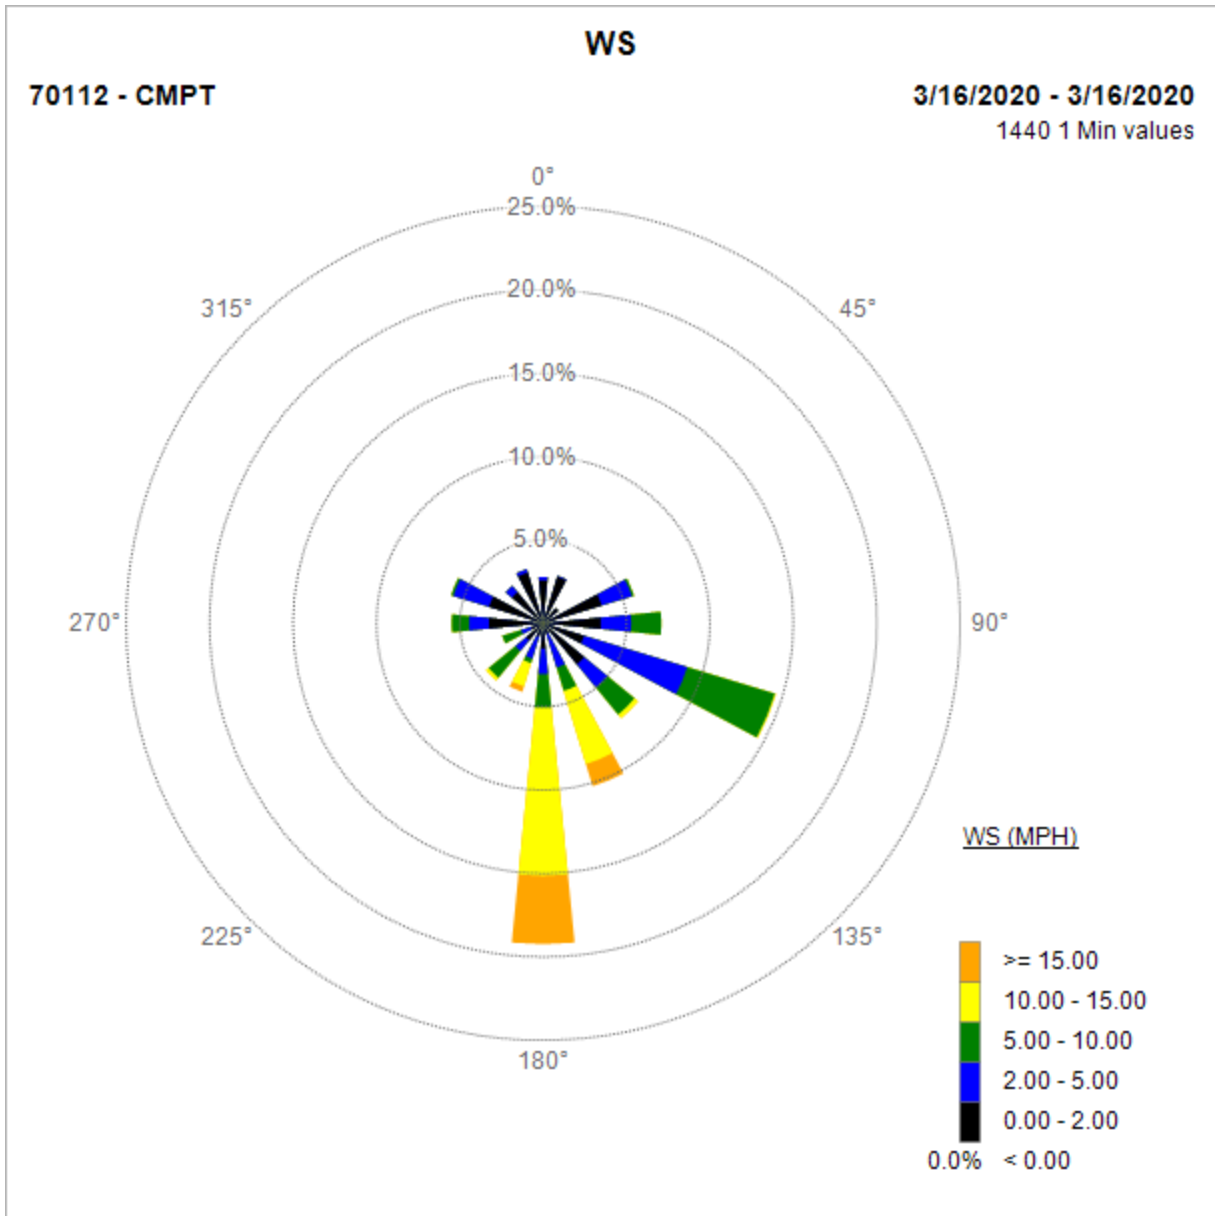

Note: Wind data for West Rancho Dominguez will be collected at Compton Air Monitoring Site on 03/16/2020. Wind data from Compton/Woodley Airport is unavailable.

Compton Air Monitoring Station 03/16/20