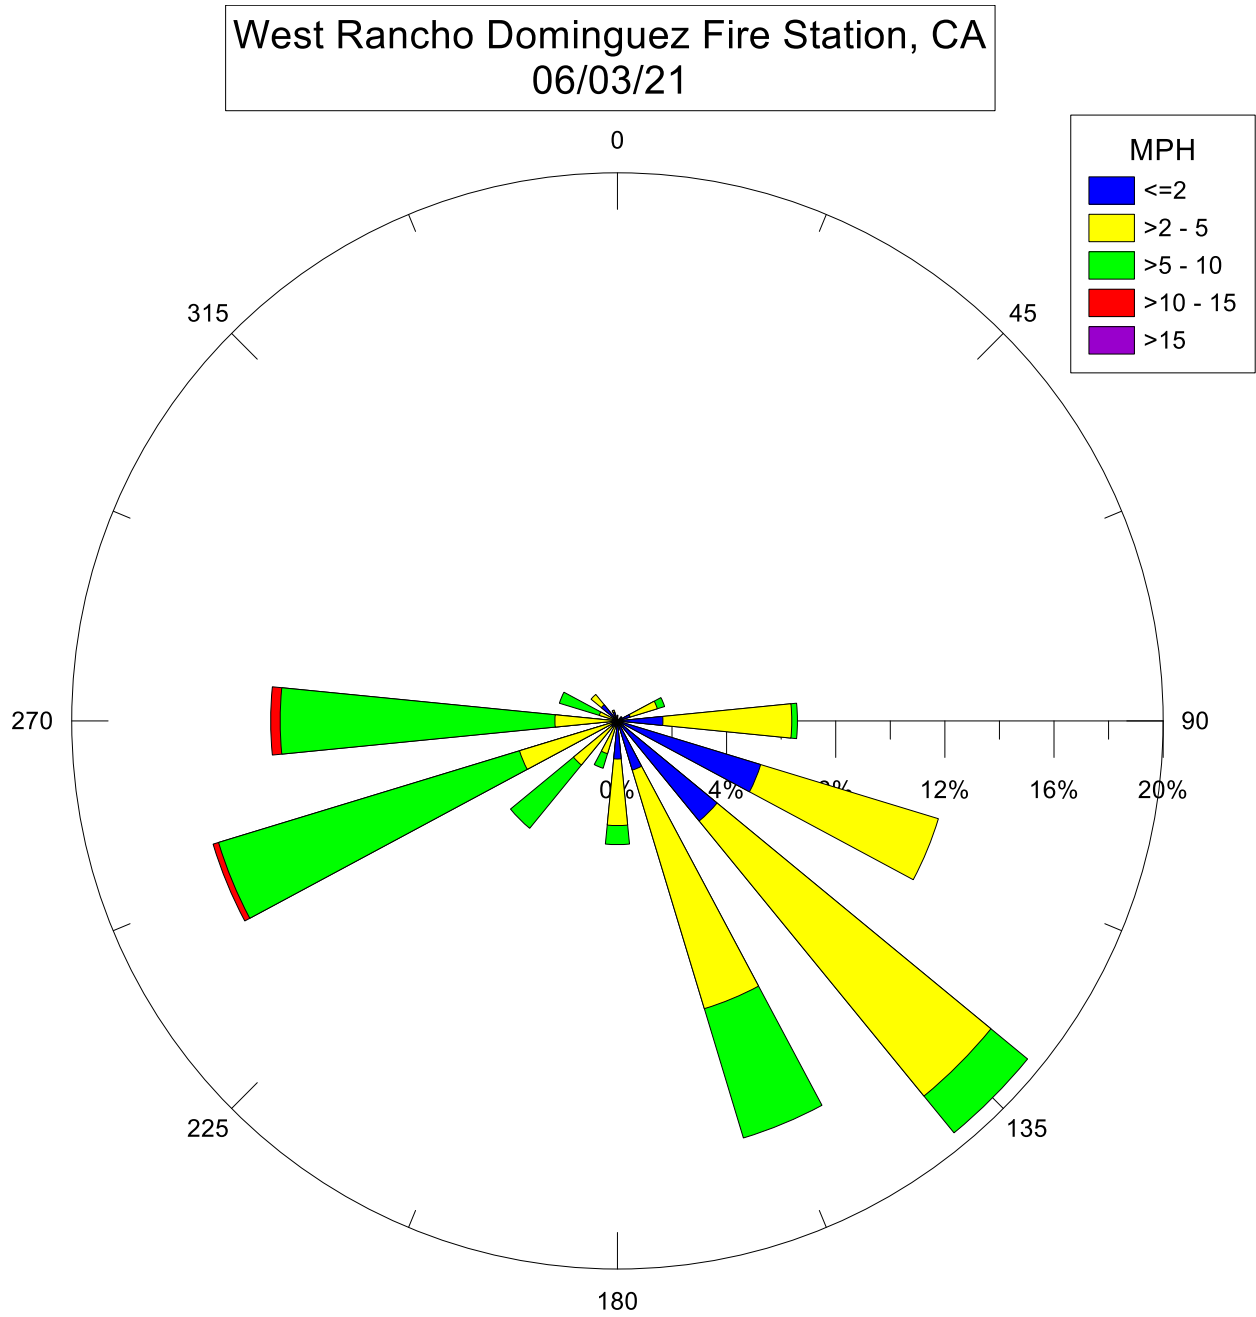

Note: Wind data for West Rancho Dominguez will be collected at West Rancho Dominguez Fire Station.