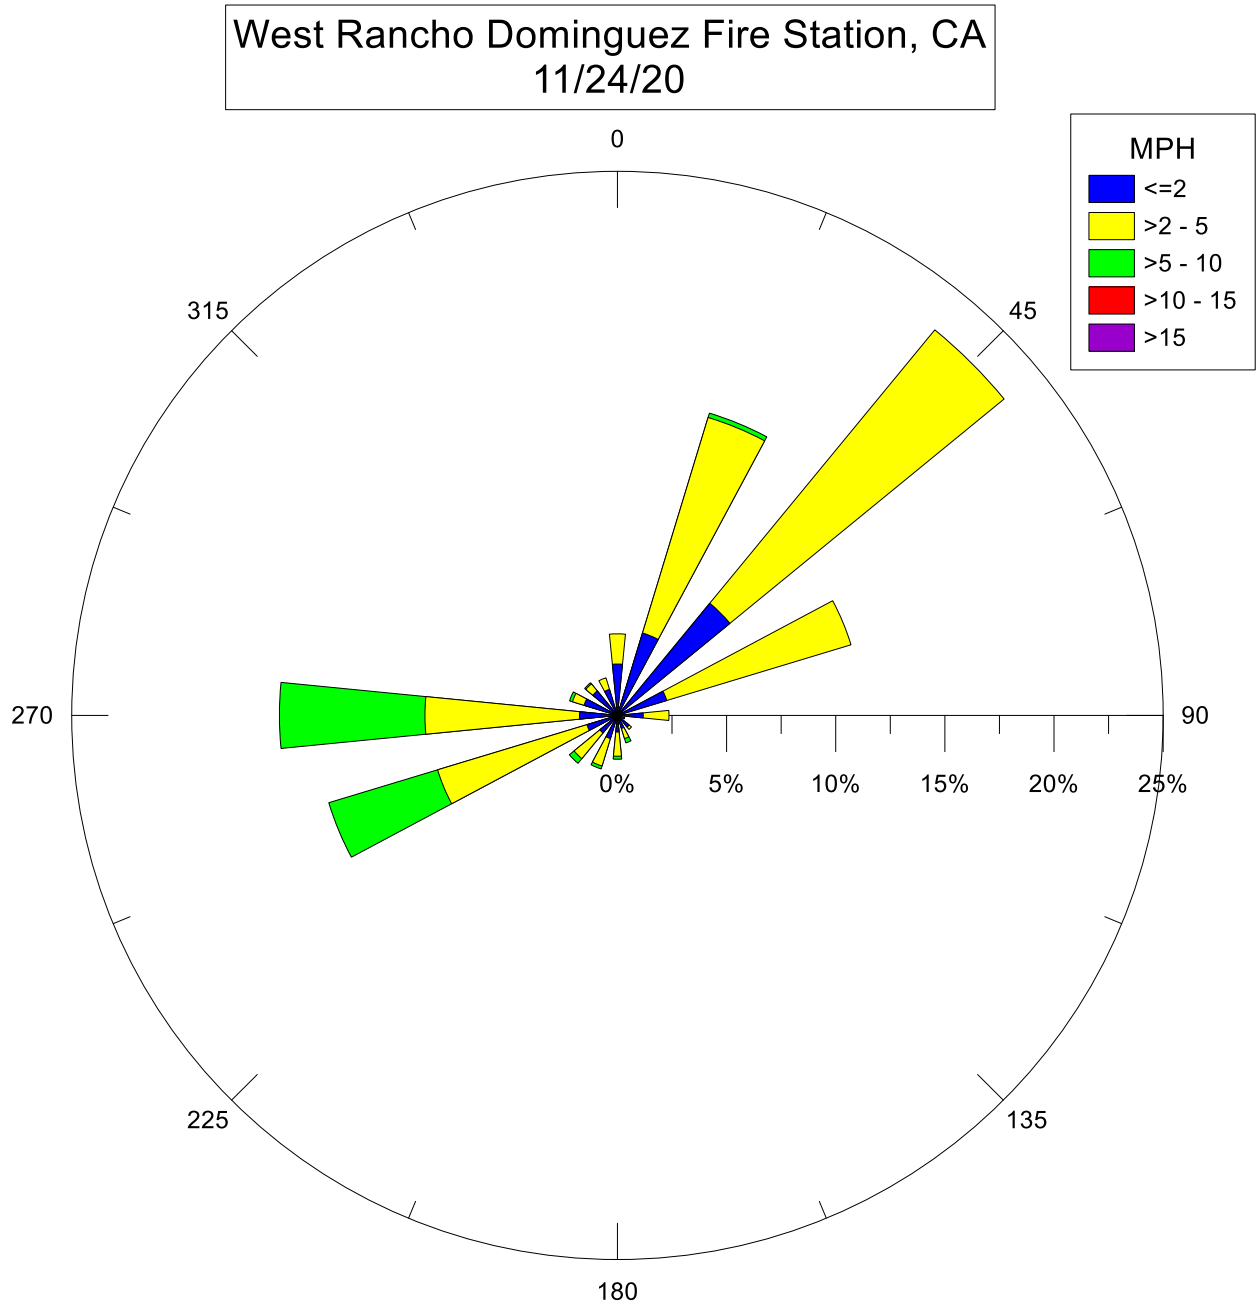

Note: Wind data for West Rancho Dominguez will be collected at West Rancho Dominguez Fire Station.