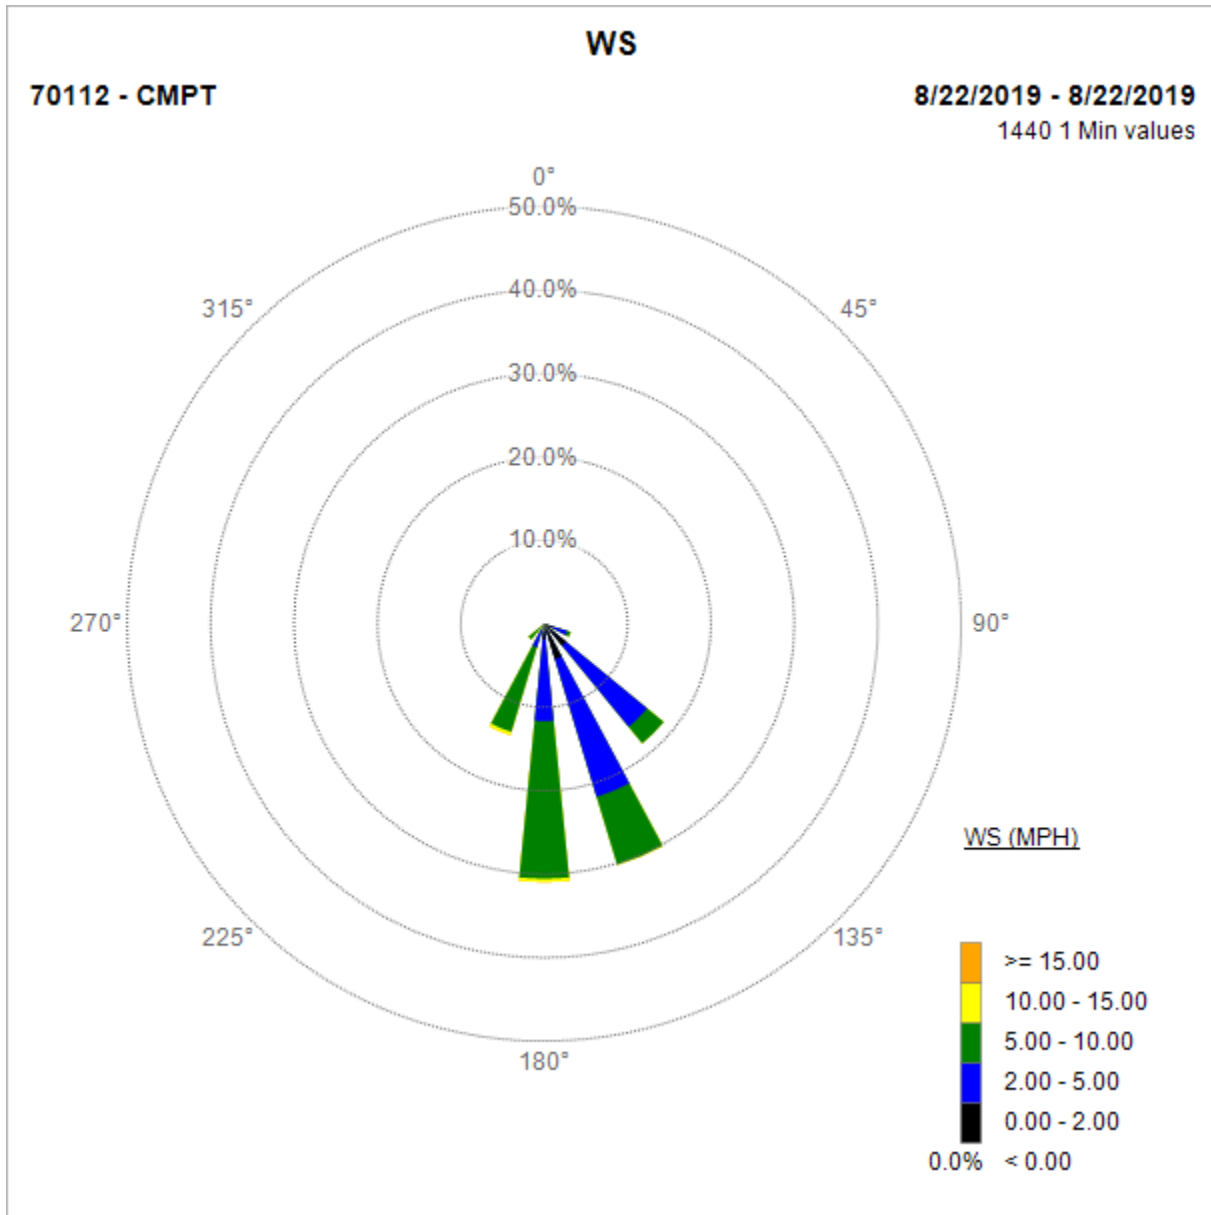

Note: Wind data for West Rancho Dominguez will be collected at Compton Air Monitoring Site on 08/22/2019. Wind data from Compton/Woodley Airport is unavailable.

Compton Air Monitoring Station 08/22/19