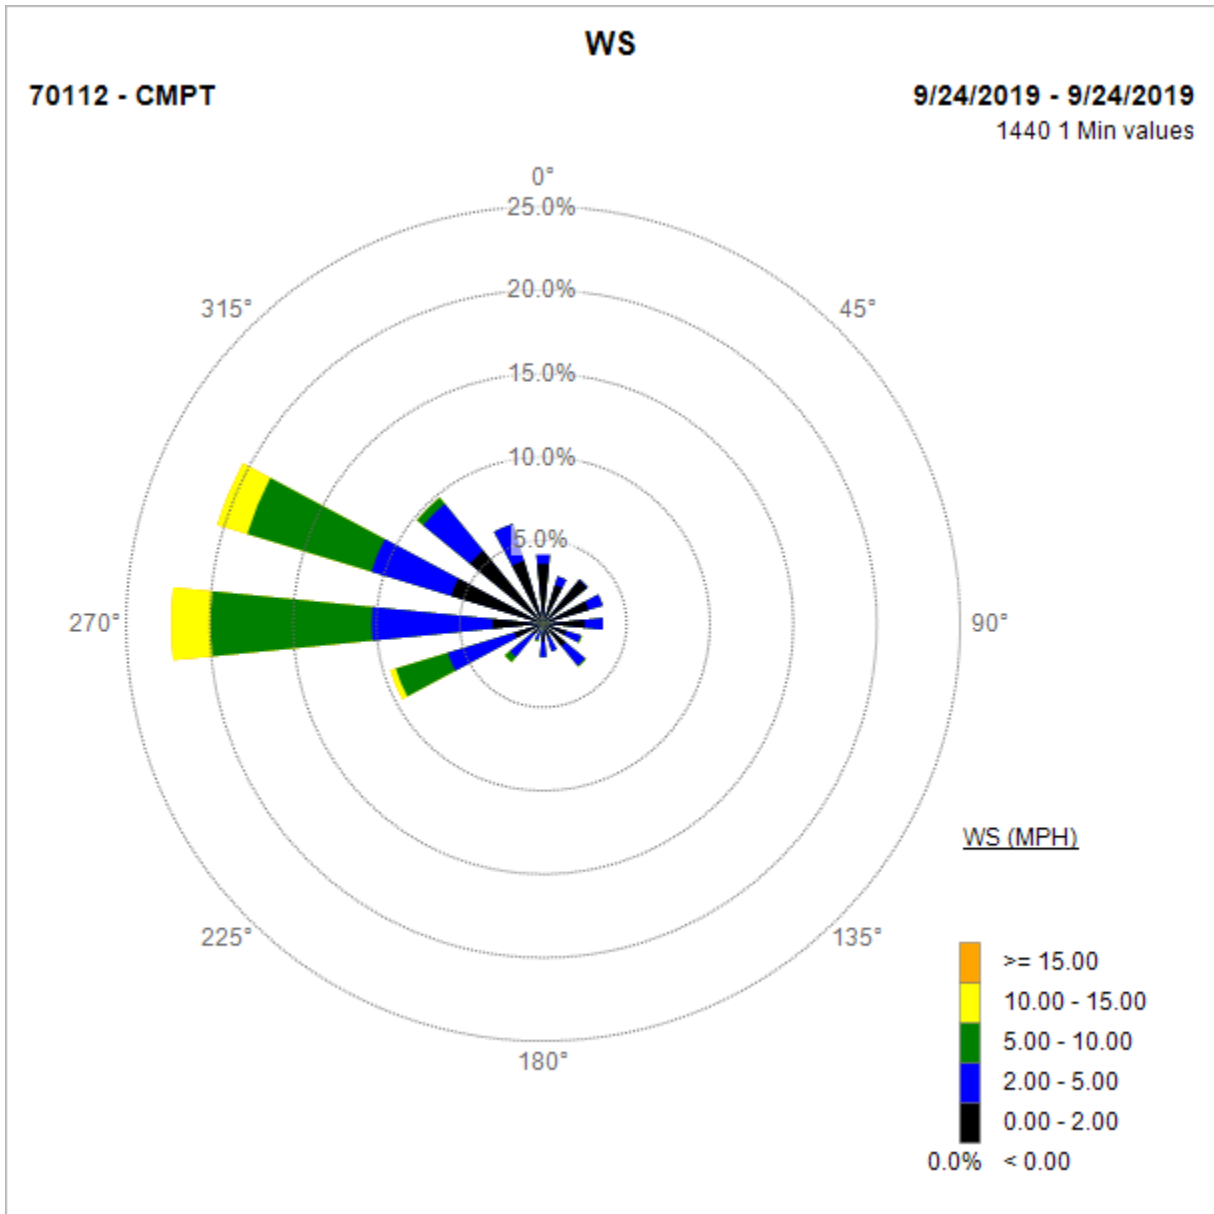

Note: Wind data for West Rancho Dominguez will be collected at Compton Air Monitoring Site on 09/24/2019. Wind data from Compton/Woodley Airport is unavailable.

Compton Air Monitoring Station 09/24/19