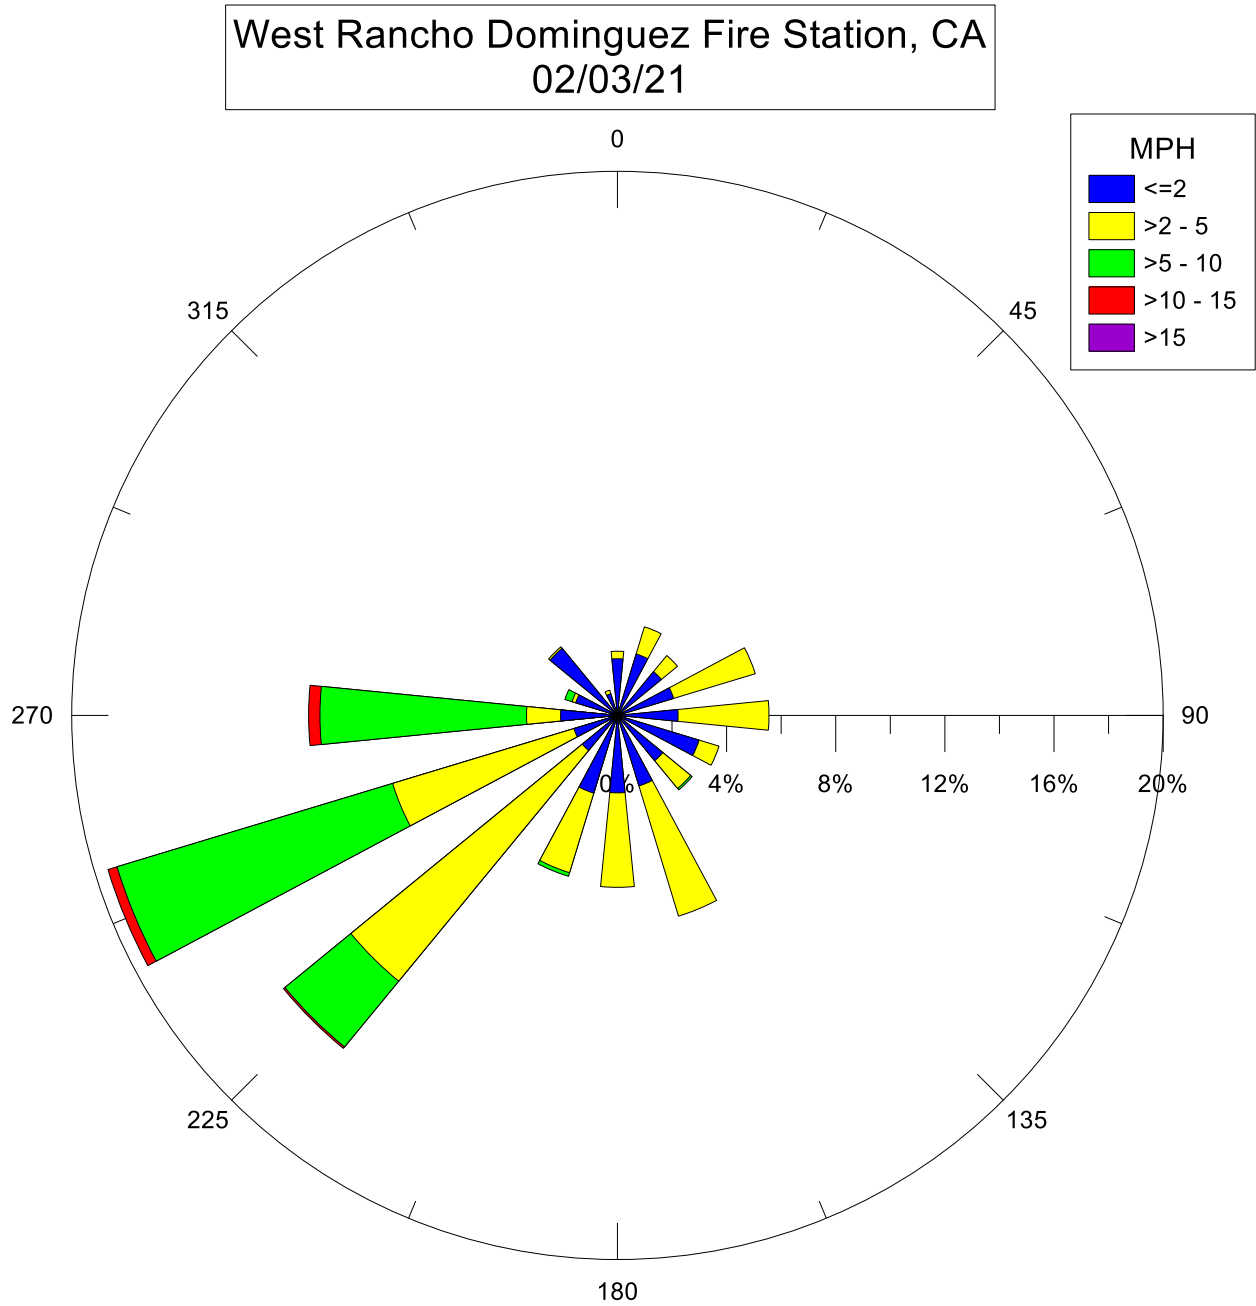

Note: Wind data for West Rancho Dominguez will be collected at West Rancho Dominguez Fire Station.