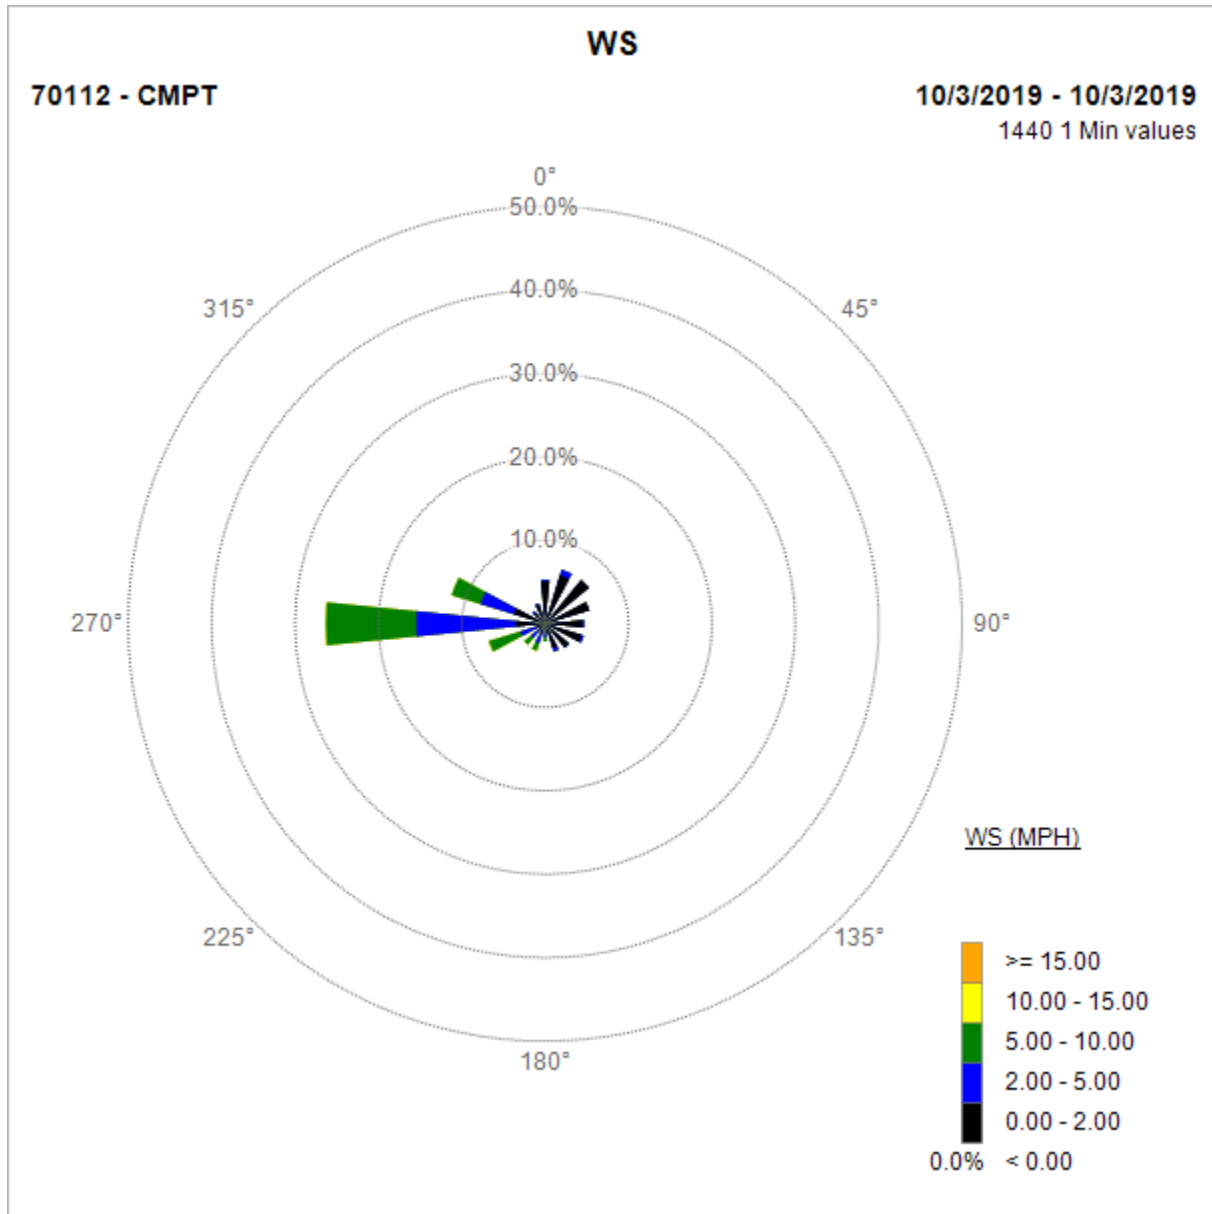

Note: Wind data for West Rancho Dominguez will be collected at Compton Air Monitoring Site on 10/03/2019. Wind data from Compton/Woodley Airport is unavailable.

Compton Air Monitoring Station 10/03/19