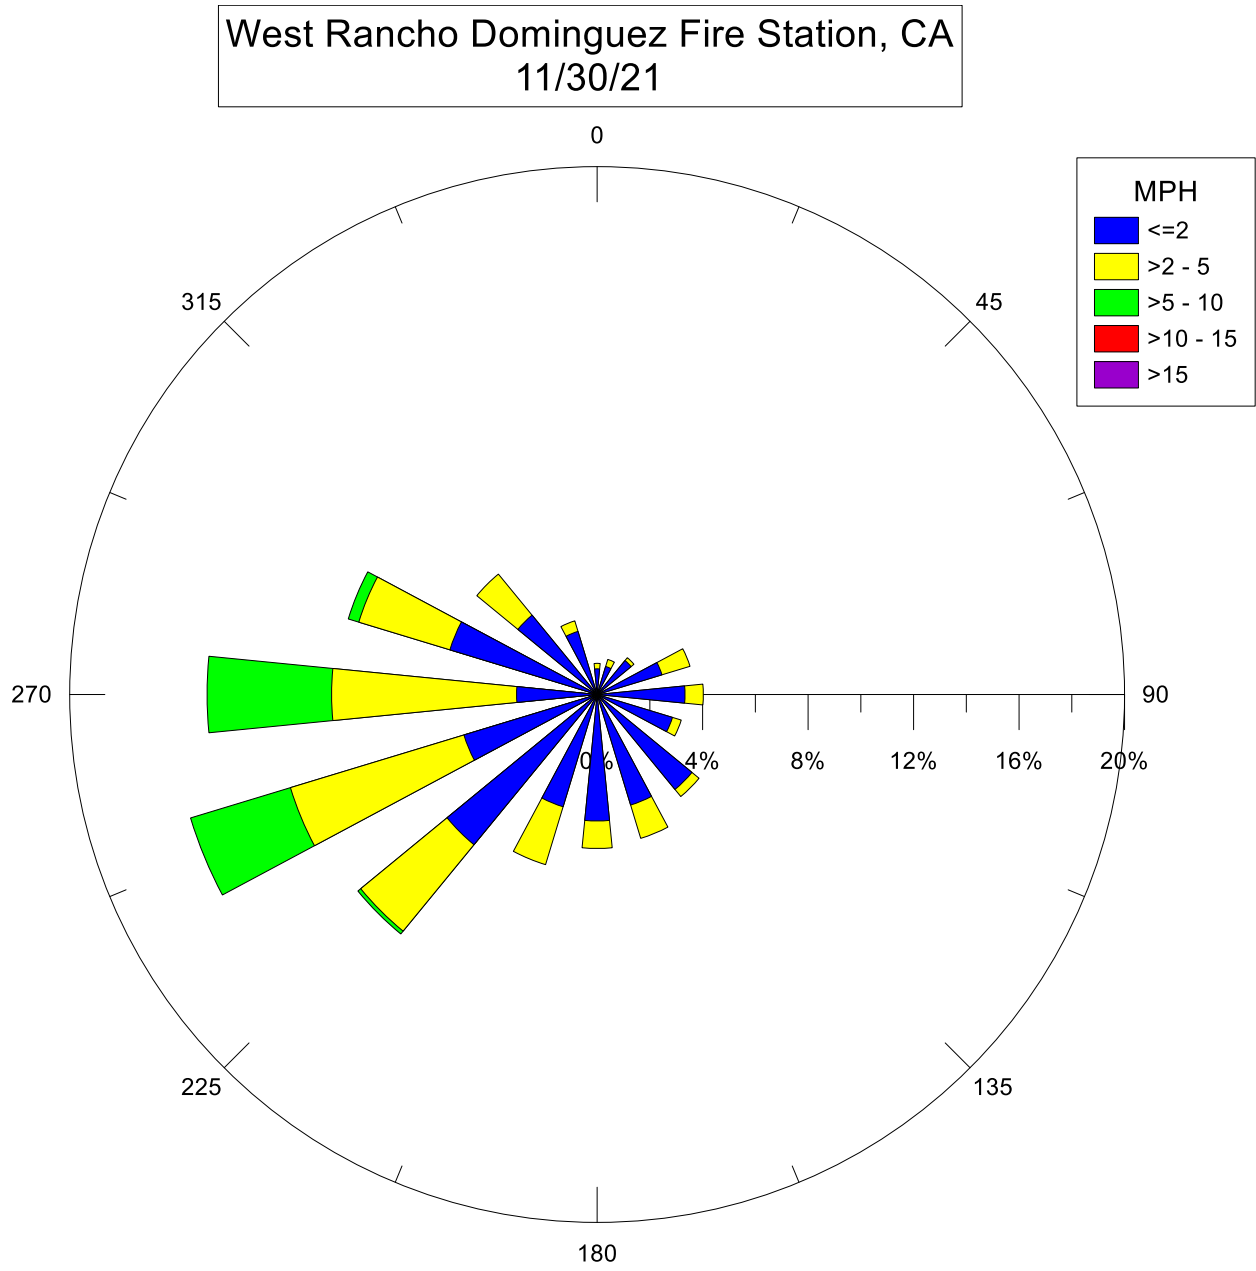

Note: Wind data for West Rancho Dominguez will be collected at West Rancho Dominguez Fire Station.