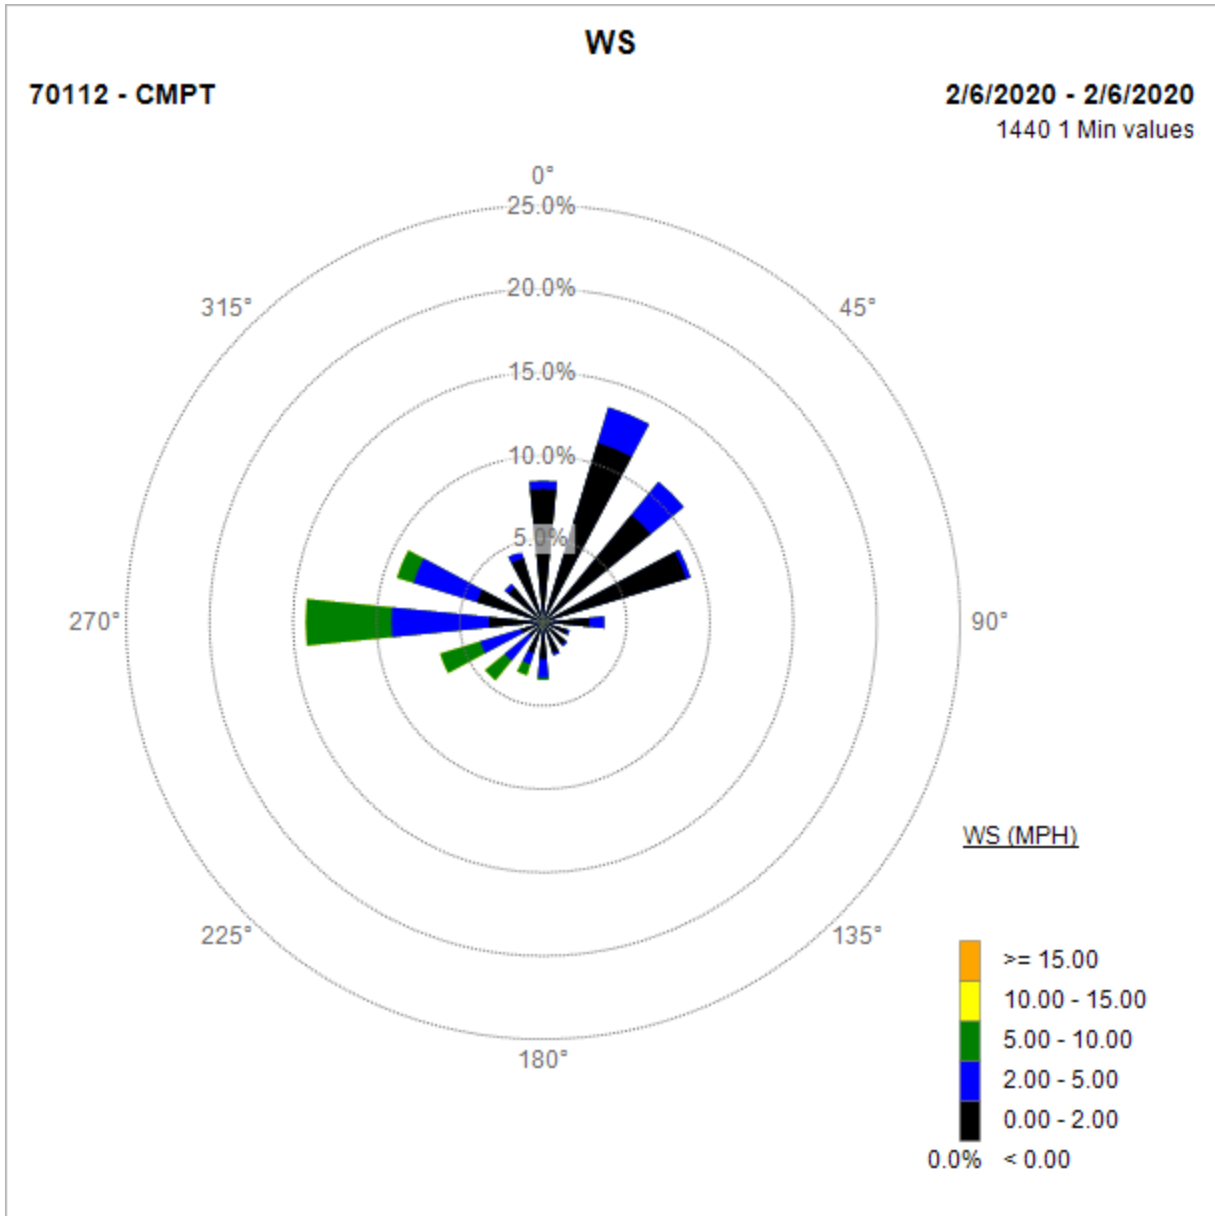

Note: Wind data for West Rancho Dominguez will be collected at Compton Air Monitoring Site on 02/06/2020. Wind data from Compton/Woodley Airport is unavailable.

Compton Air Monitoring Station 02/06/20