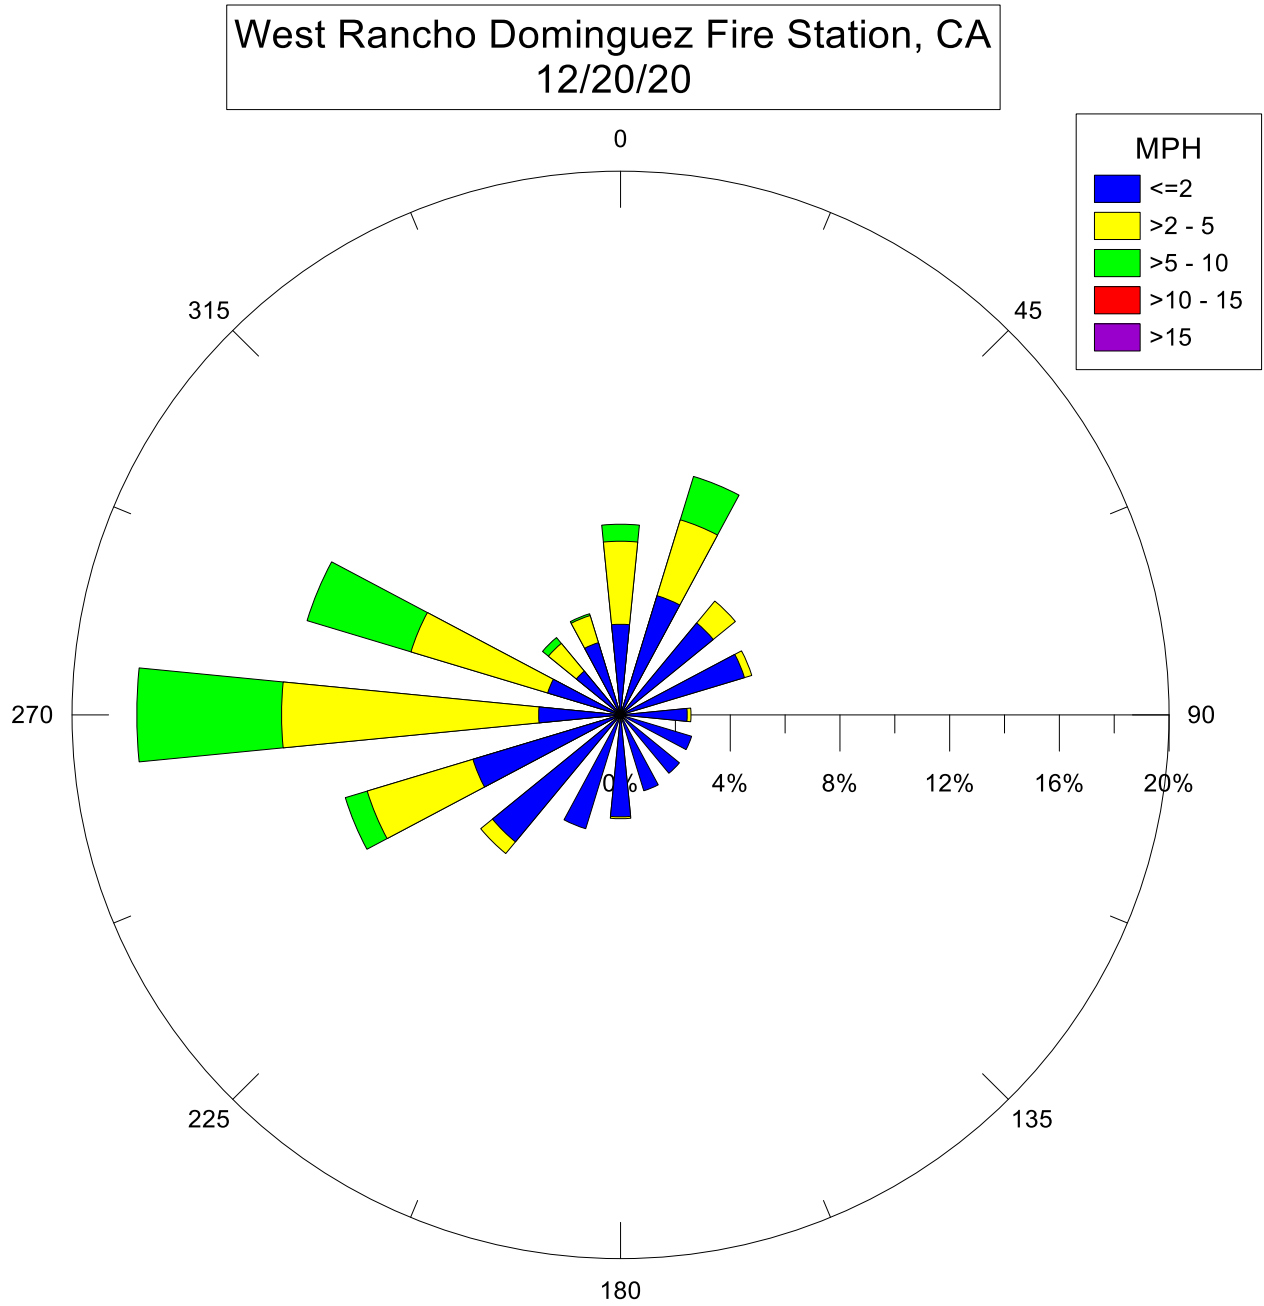

Note: Wind data for West Rancho Dominguez will be collected at West Rancho Dominguez Fire Station.