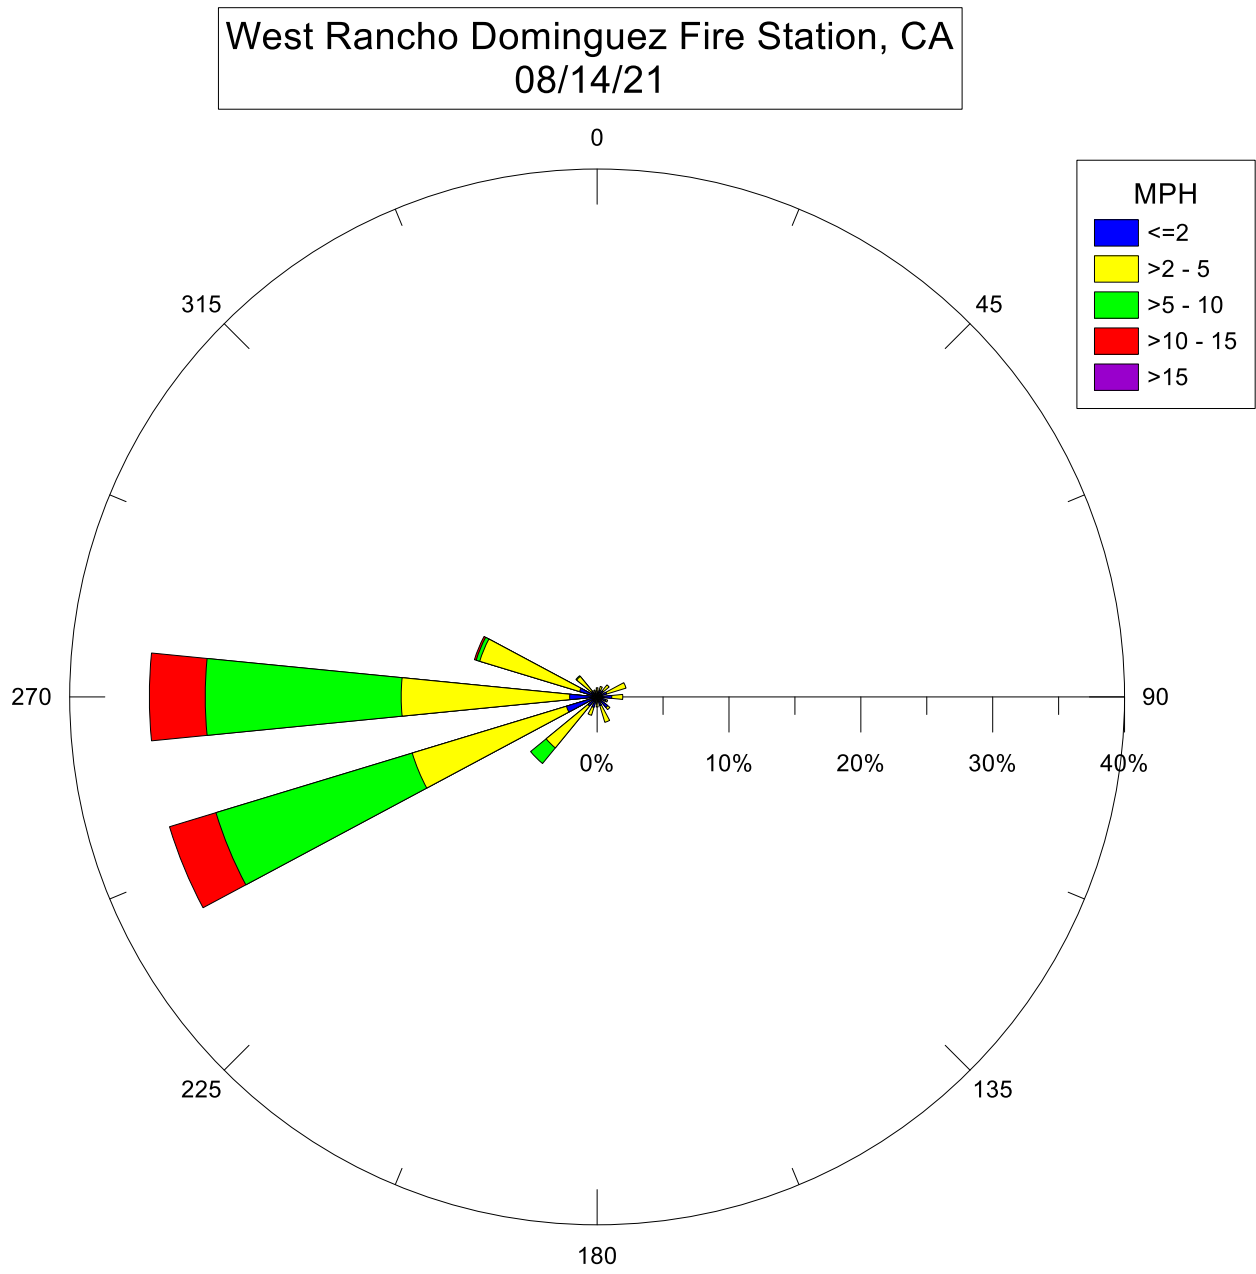

Note: Wind data for West Rancho Dominguez will be collected at West Rancho Dominguez Fire Station.