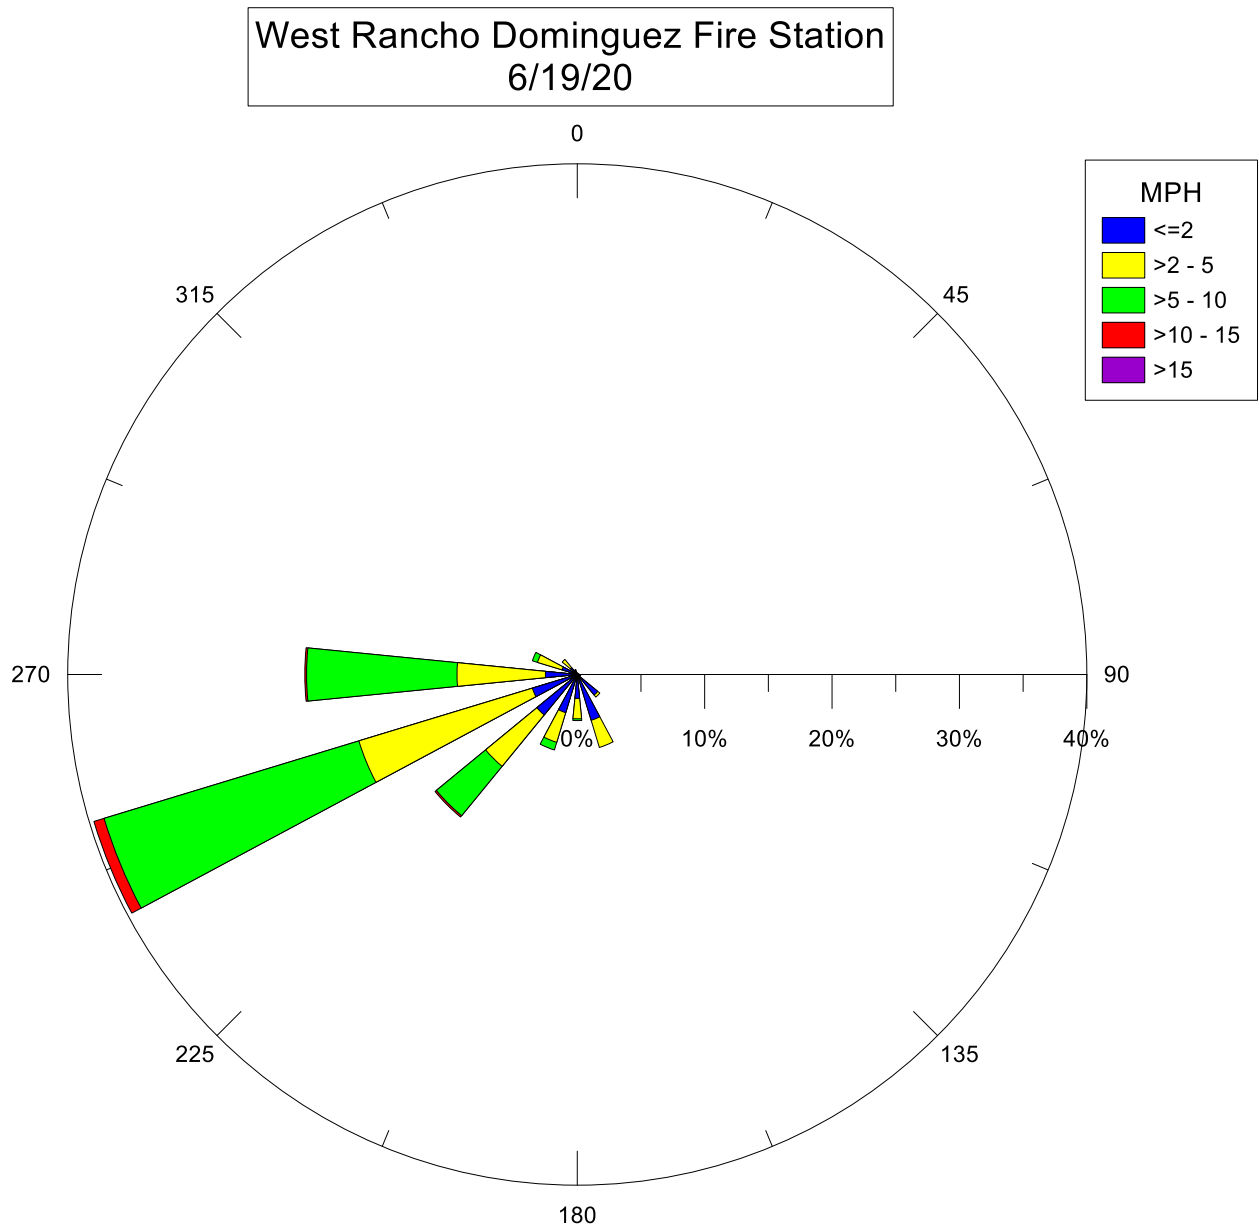

Note: Wind data for West Rancho Dominguez will be collected at West Rancho Dominguez Fire Station starting 6/19/2020.