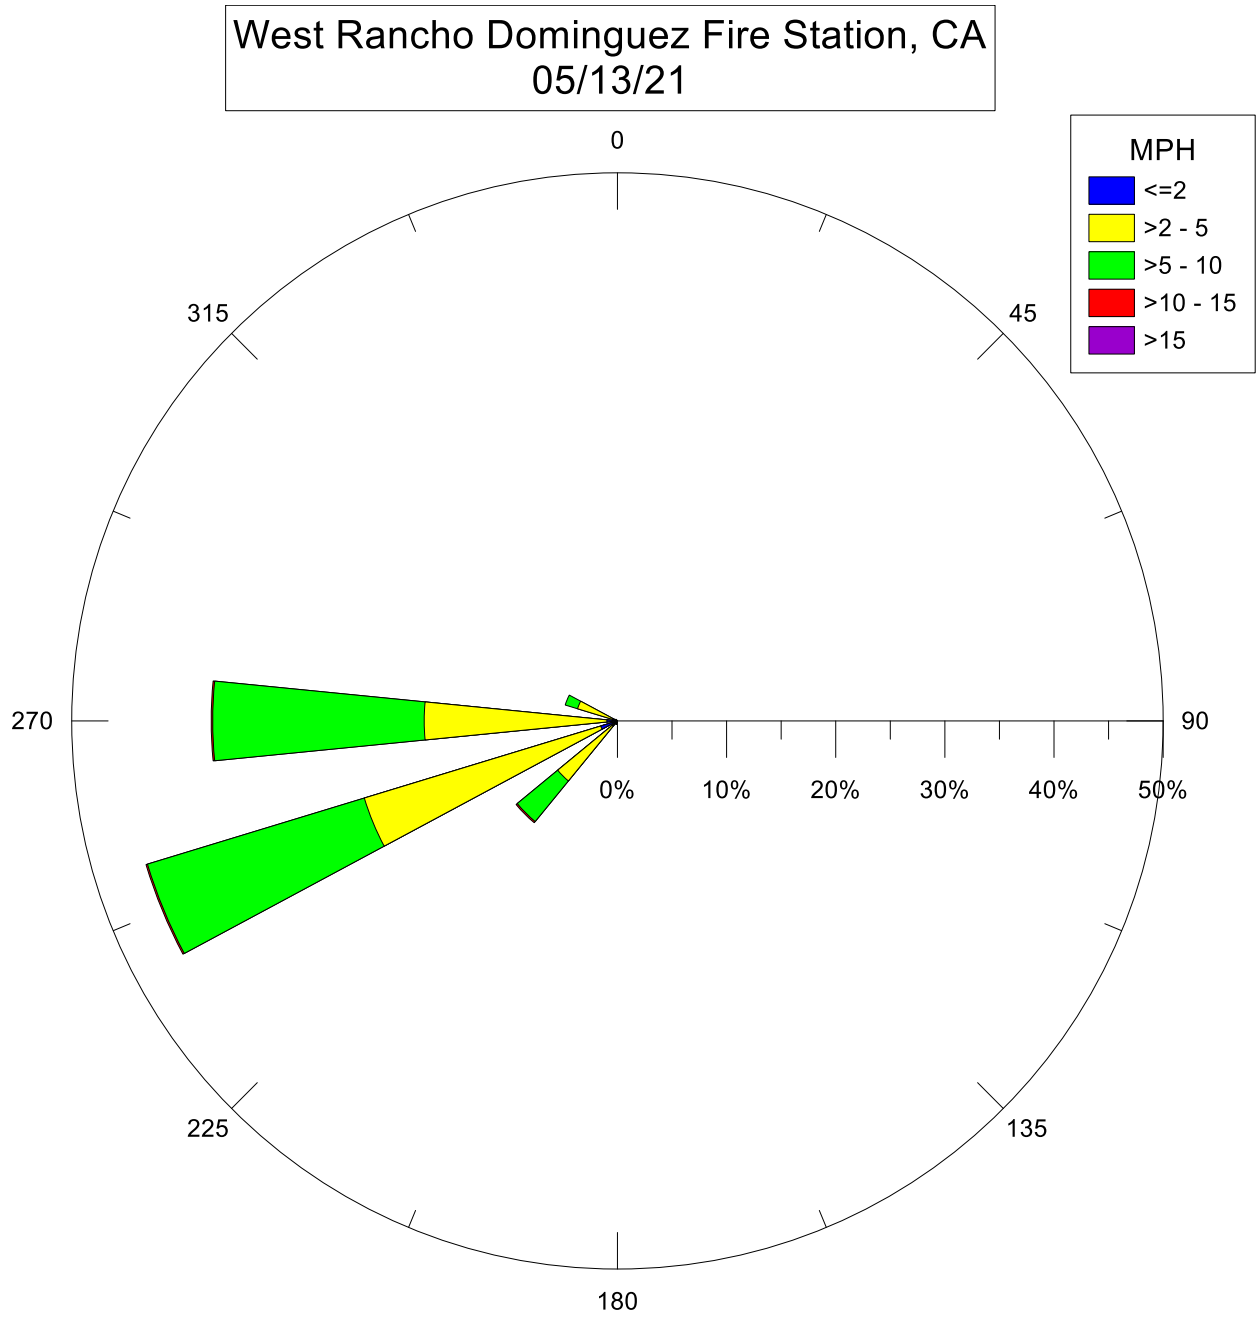

Note: Wind data for West Rancho Dominguez will be collected at West Rancho Dominguez Fire Station.