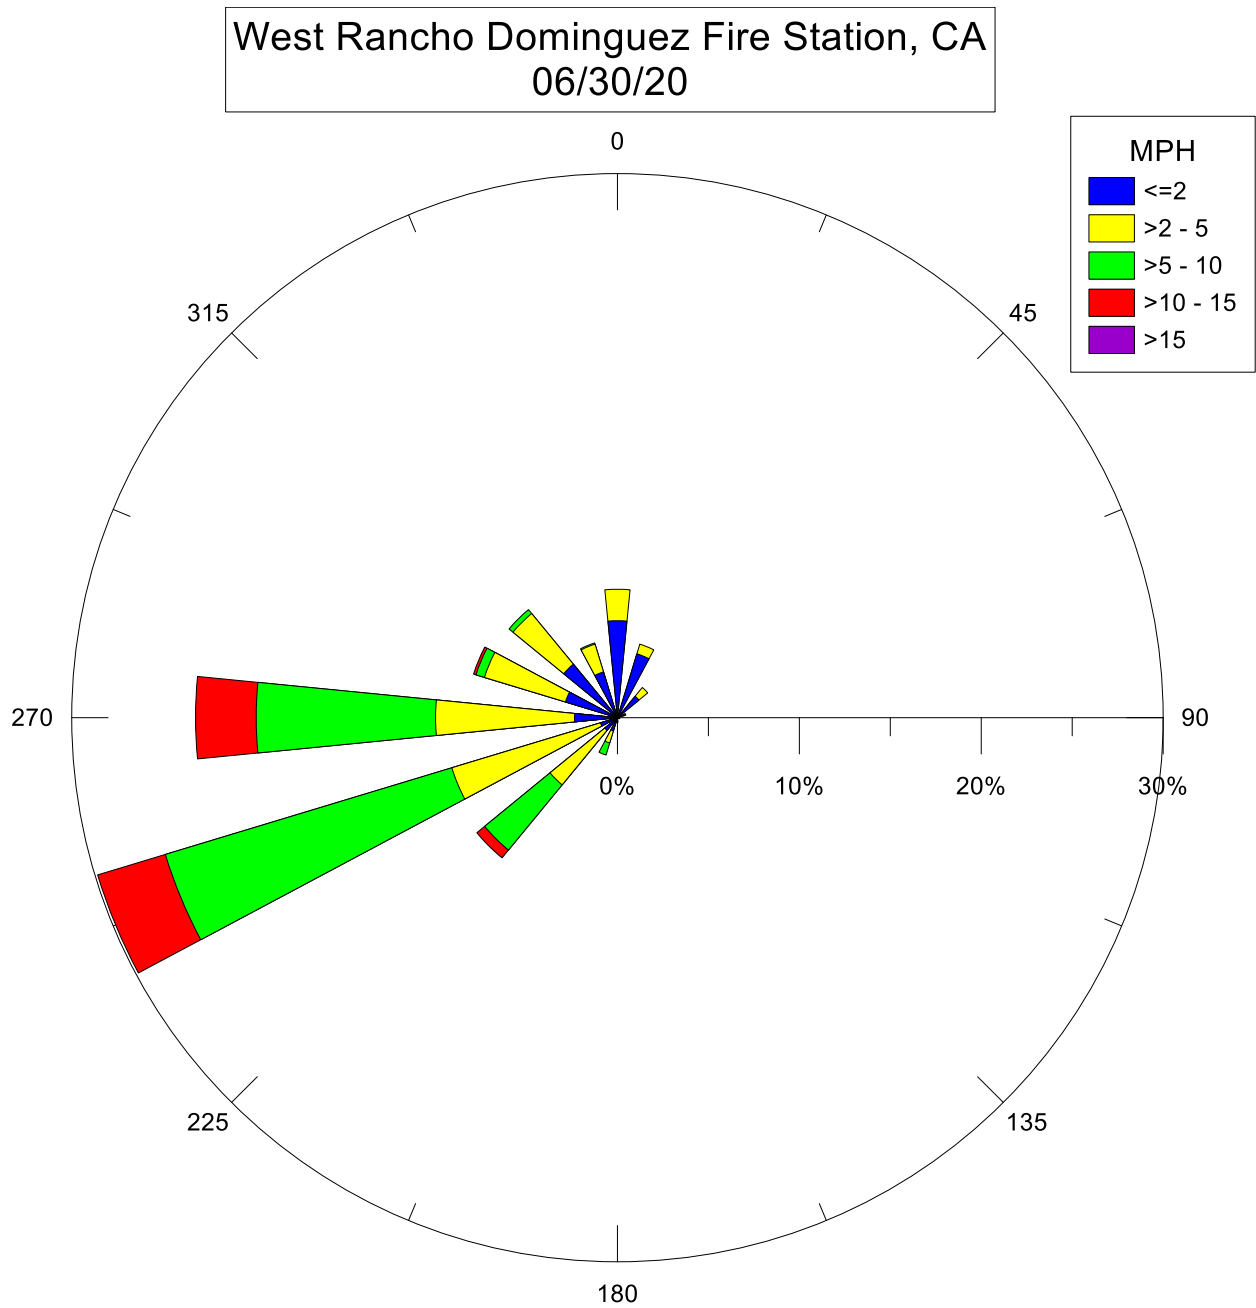

Note: Wind data for West Rancho Dominguez will be collected at West Rancho Dominguez Fire Station.