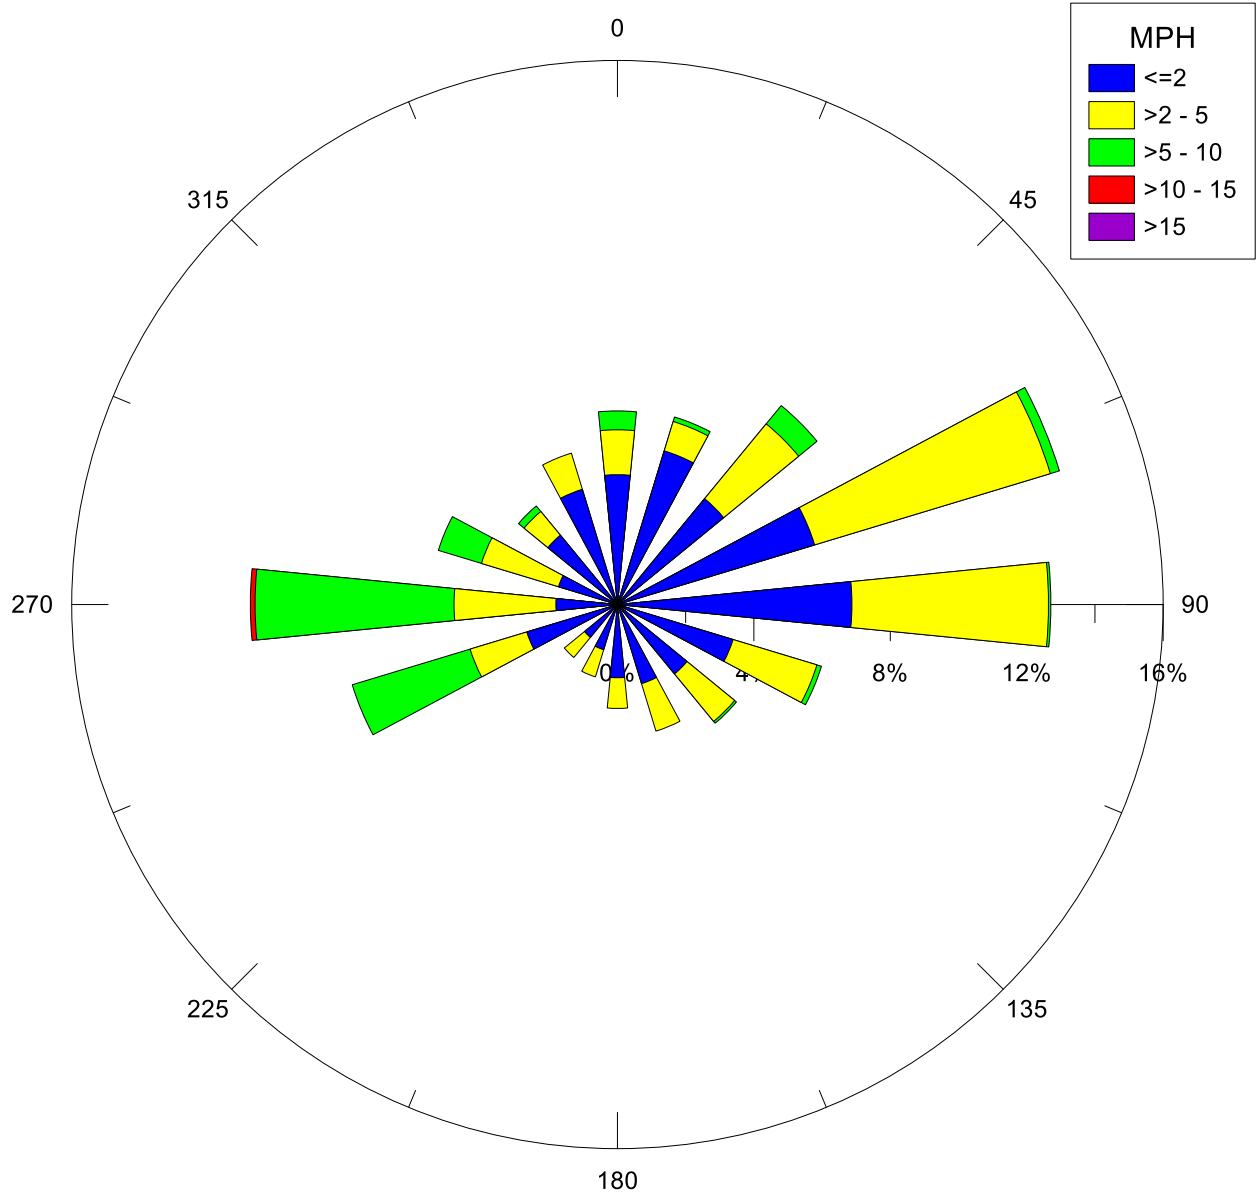

Note: Wind data for West Rancho Dominguez will be collected at West Rancho Dominguez Fire Station.

West Rancho Dominguez Fire Station, CA
01/08/21