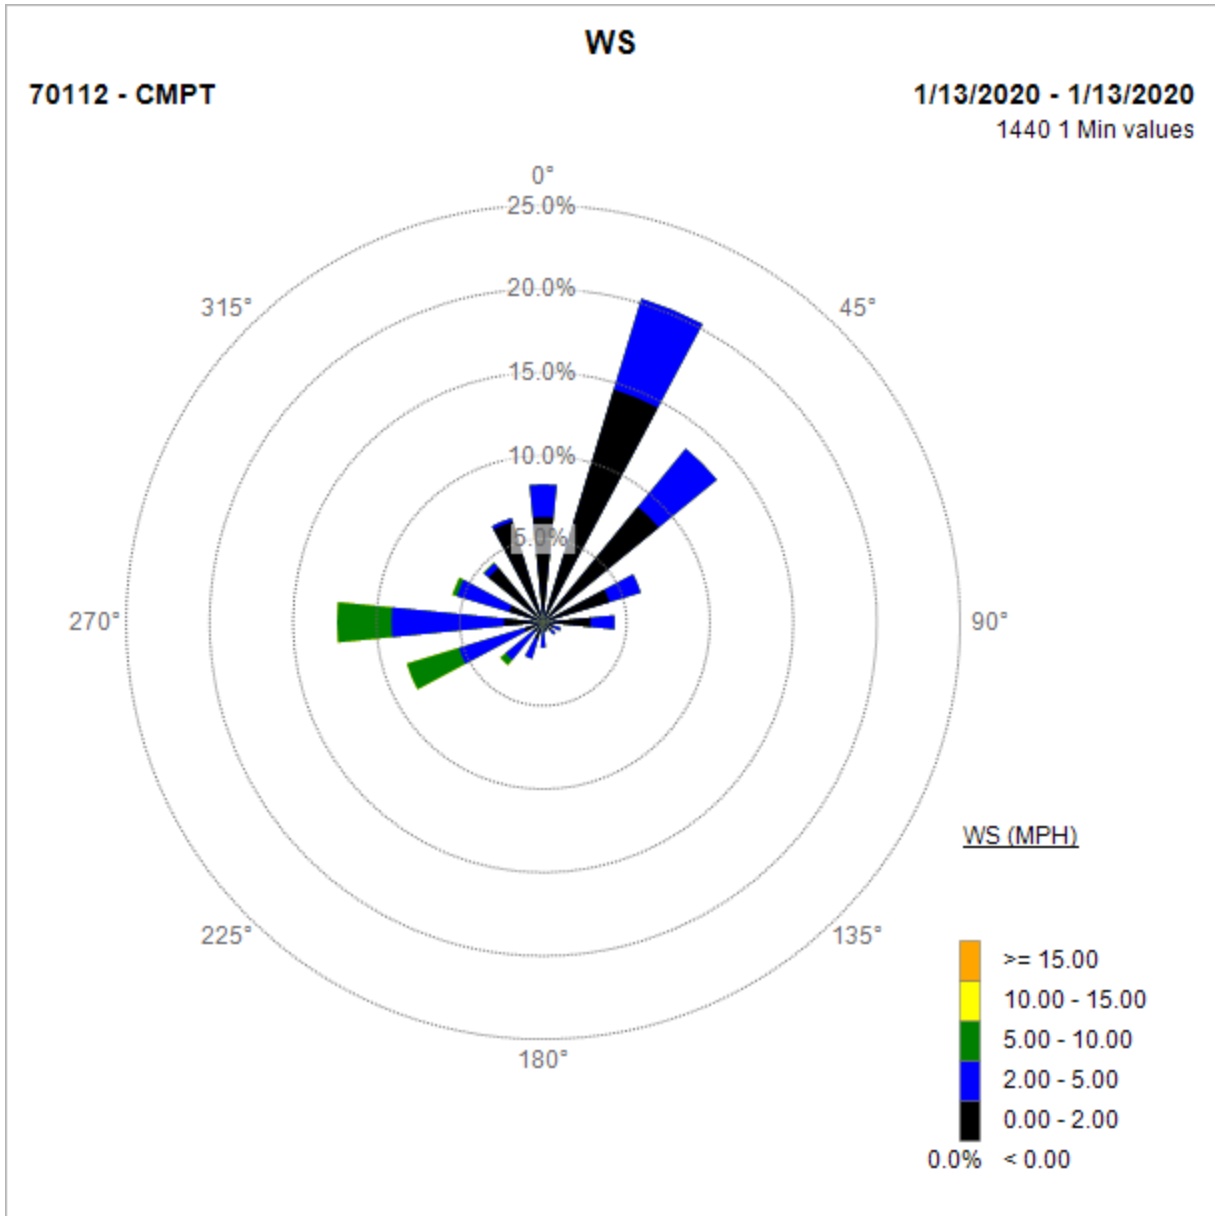

Note: Wind data for West Rancho Dominguez will be collected at Compton Air Monitoring Site on 01/13/2020. Wind data from Compton/Woodley Airport is unavailable.

Compton Air Monitoring Station 01/13/20