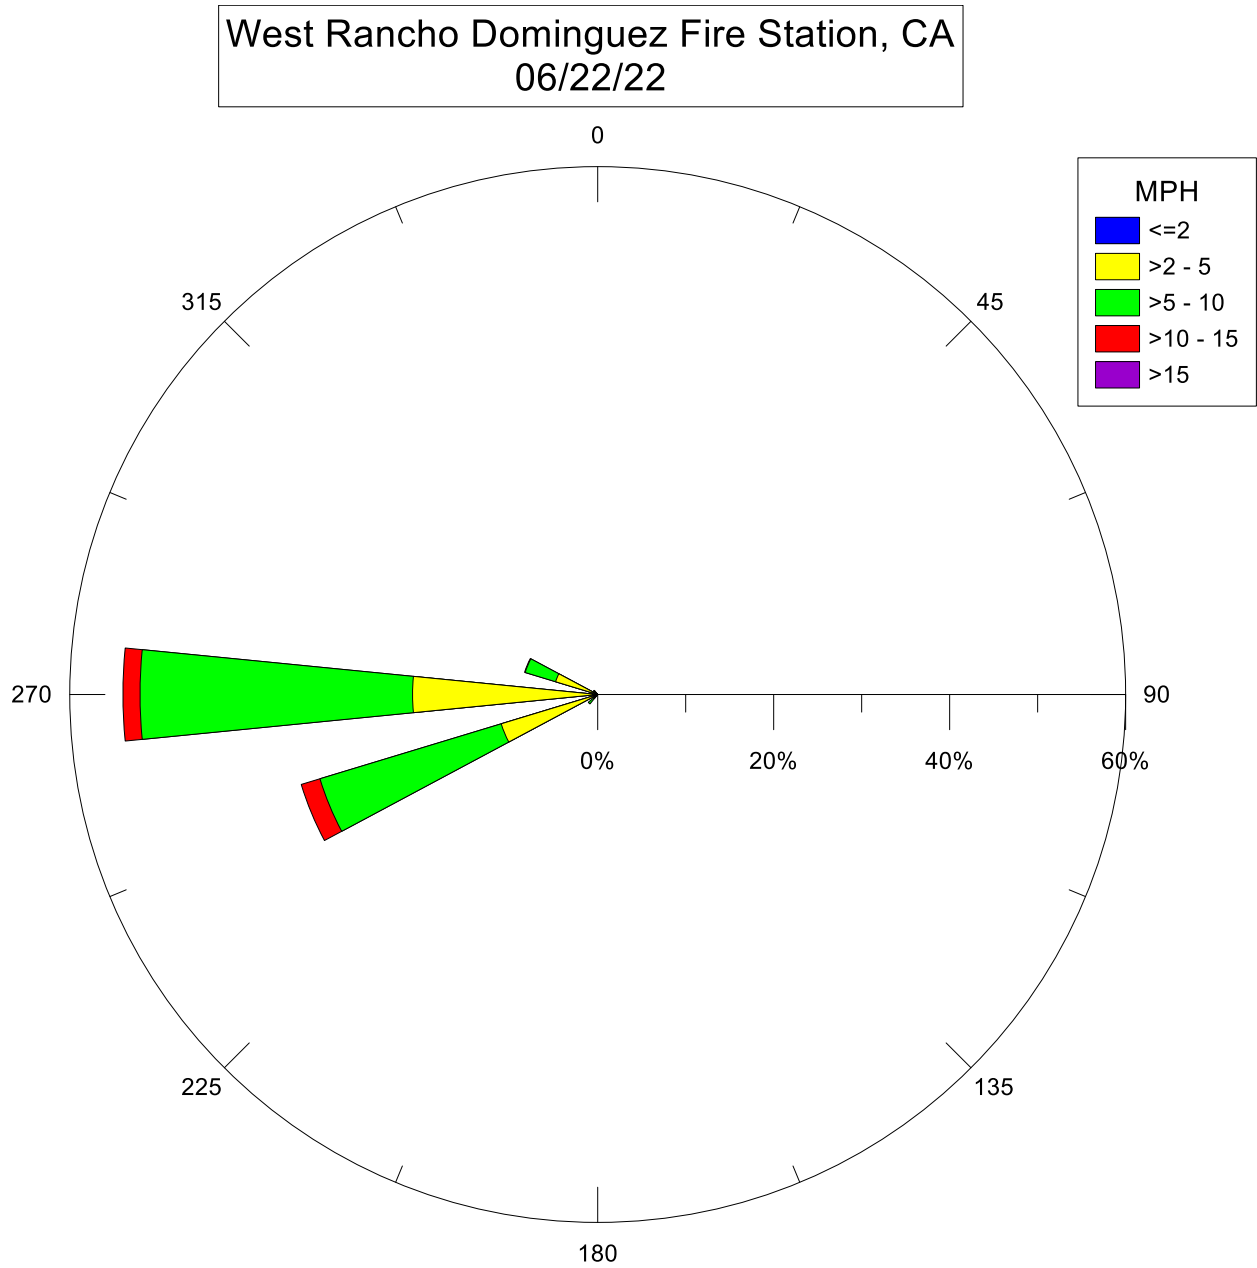

Note: Wind data for West Rancho Dominguez will be collected at West Rancho Dominguez Fire Station.

Note: Wind data for West Rancho Dominguez will be collected at West Rancho Dominguez Fire Station.

Note: Wind data for West Rancho Dominguez will be collected at West Rancho Dominguez Fire Station.