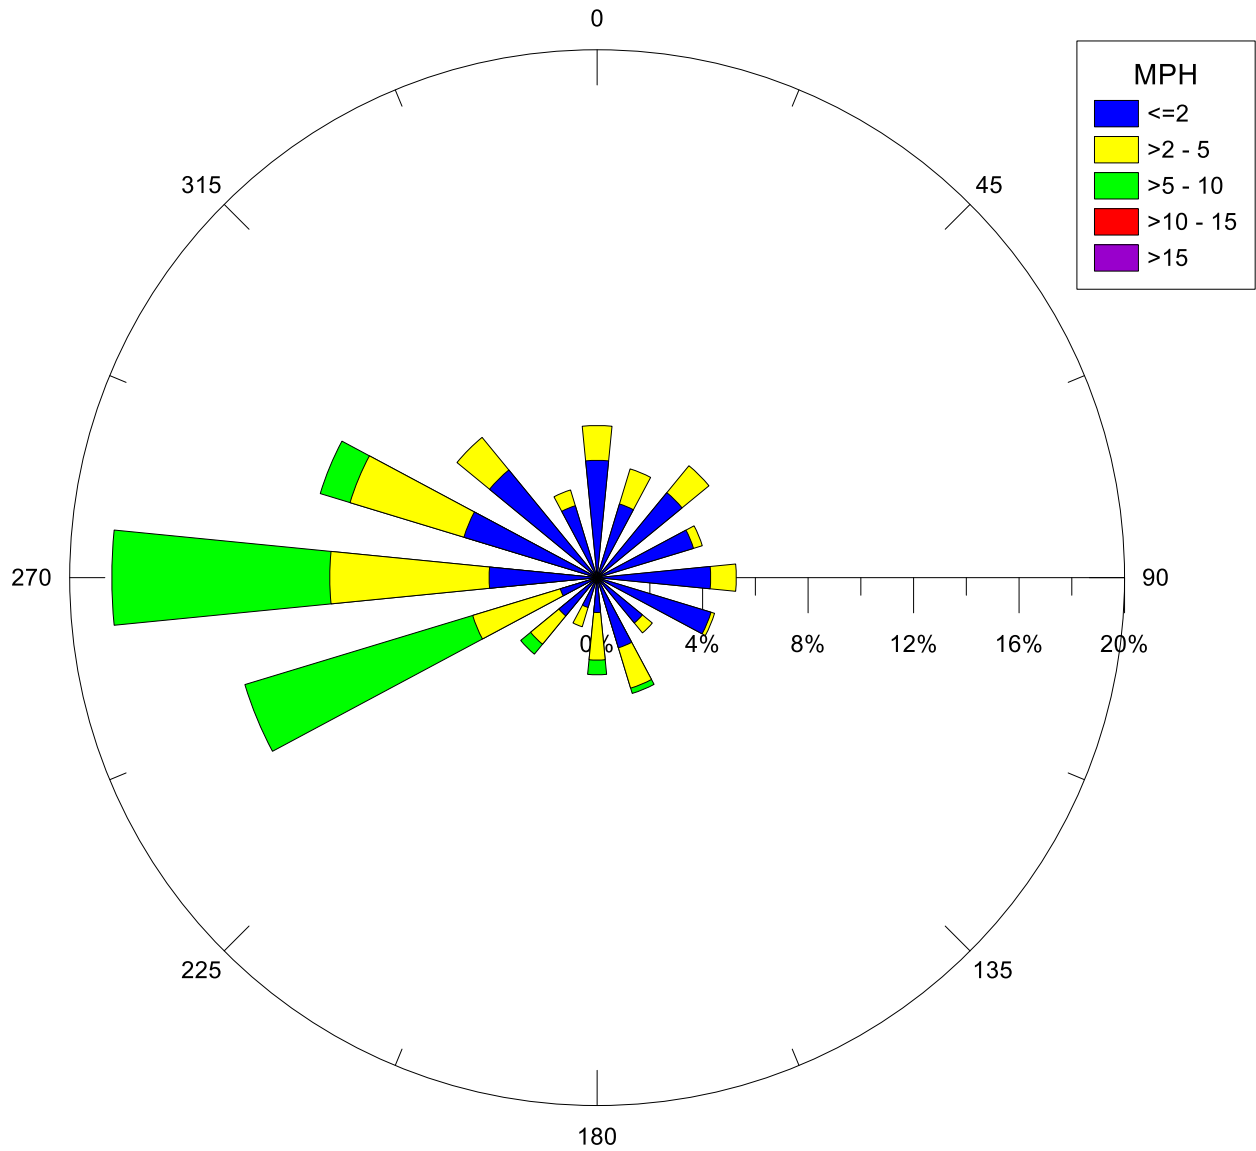

Note: Wind data for West Rancho Dominguez will be collected at West Rancho Dominguez Fire Station.

West Rancho Dominguez Fire Station, CA
02/28/22