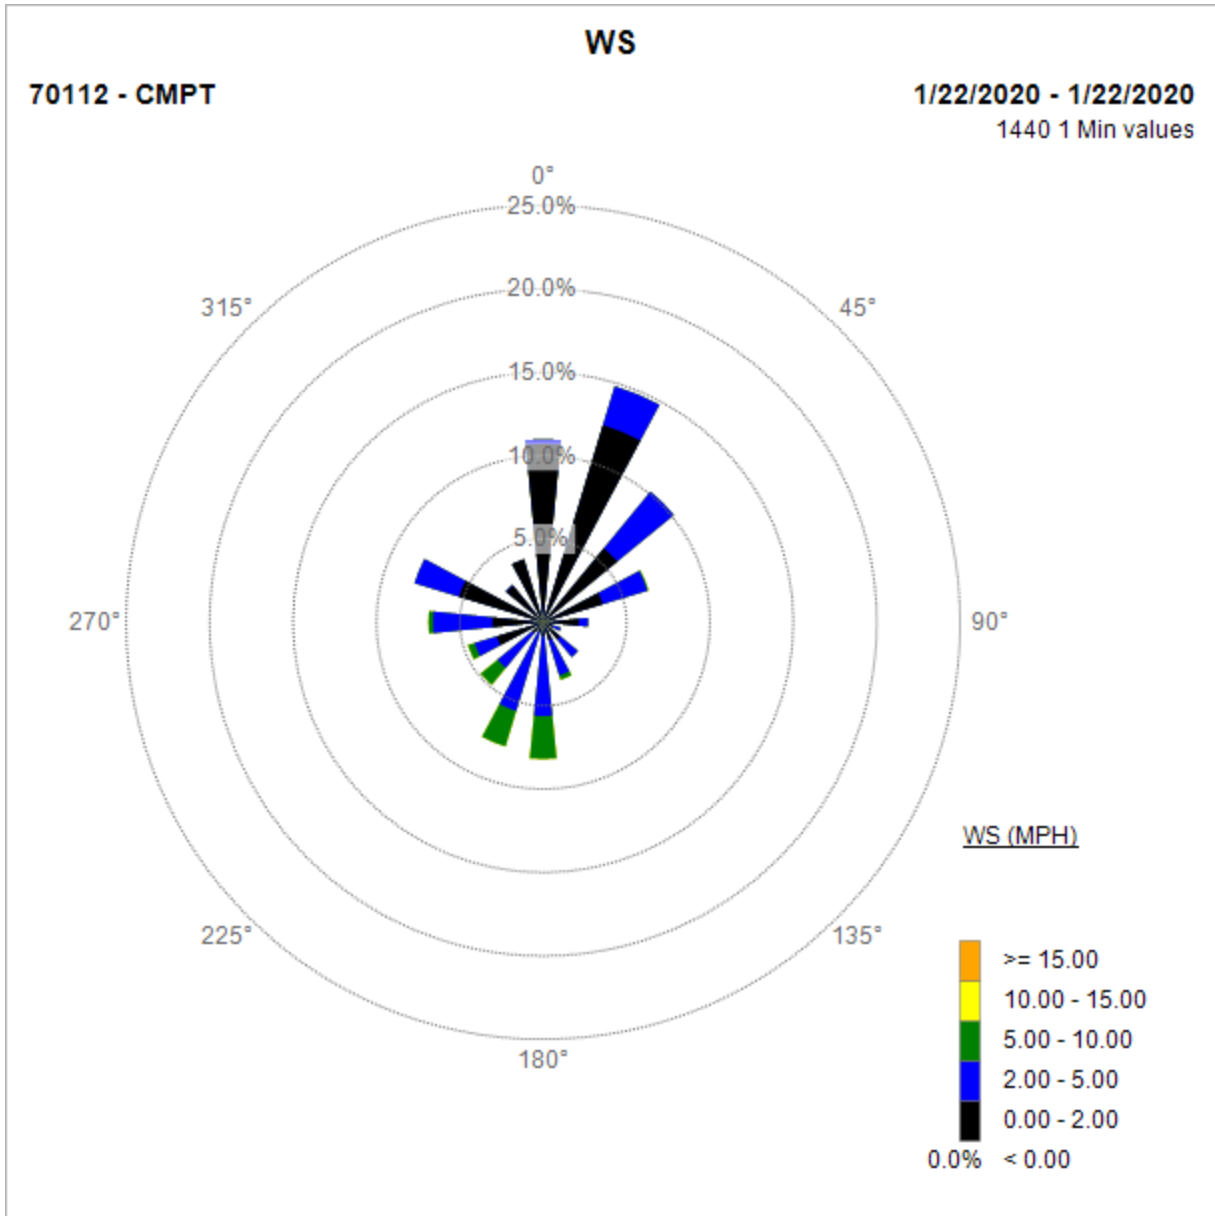

Note: Wind data for West Rancho Dominguez will be collected at Compton Air Monitoring Site on 01/22/2020. Wind data from Compton/Woodley Airport is unavailable.

Compton Air Monitoring Station 01/22/20