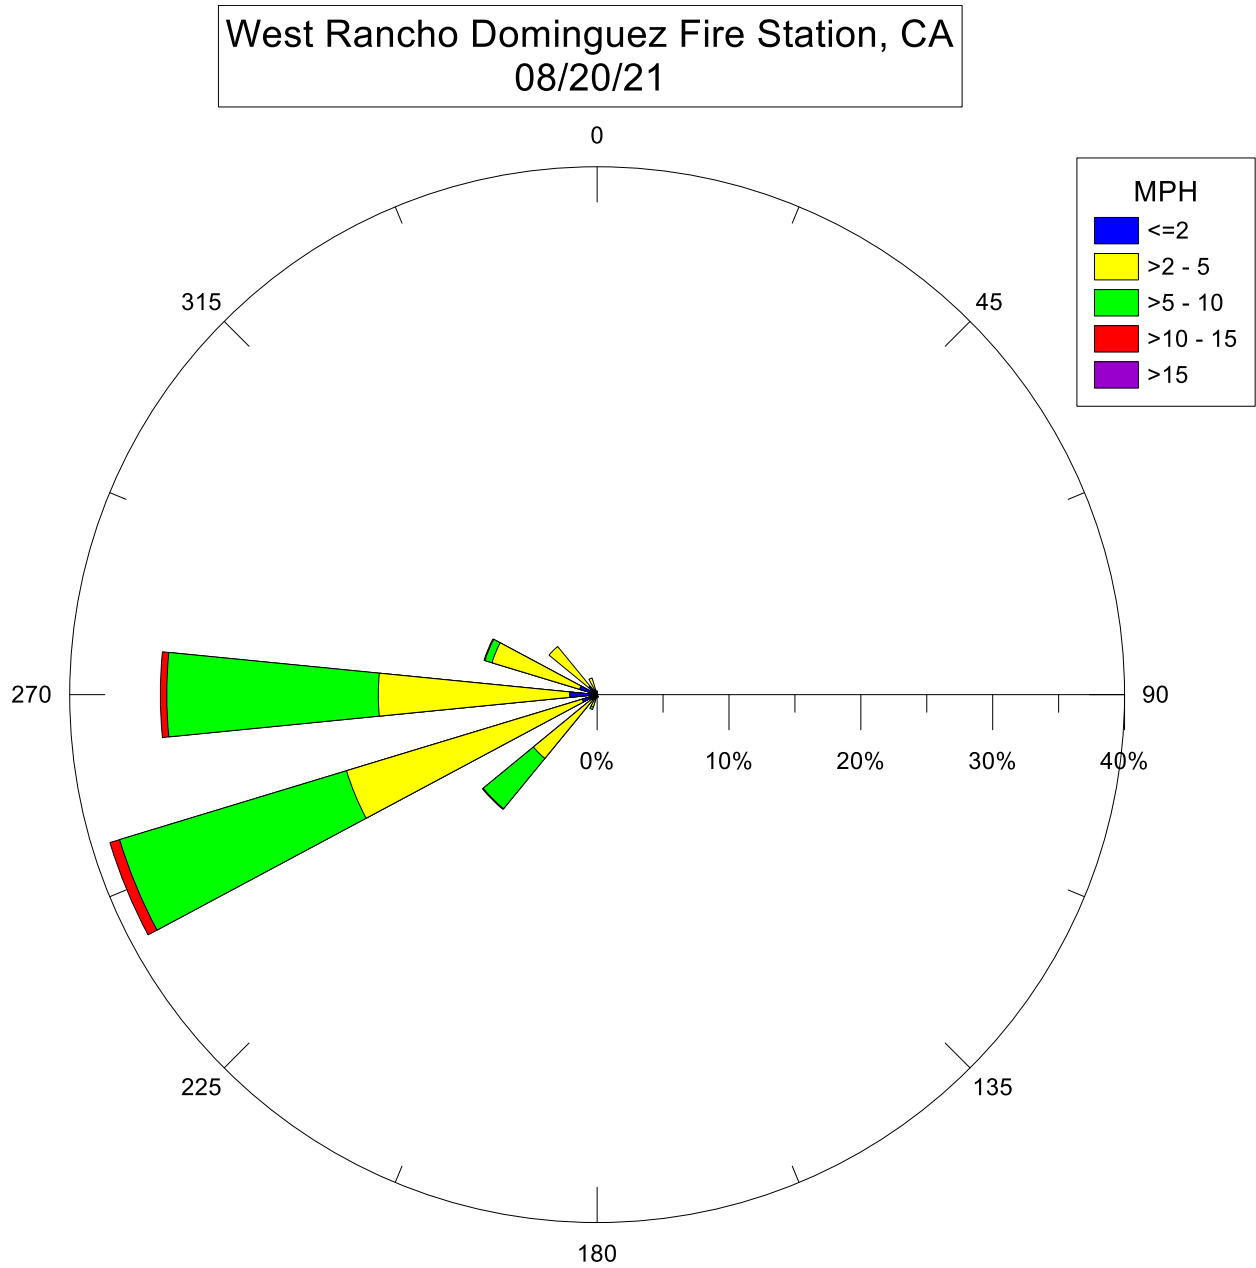

Note: Wind data for West Rancho Dominguez will be collected at West Rancho Dominguez Fire Station.