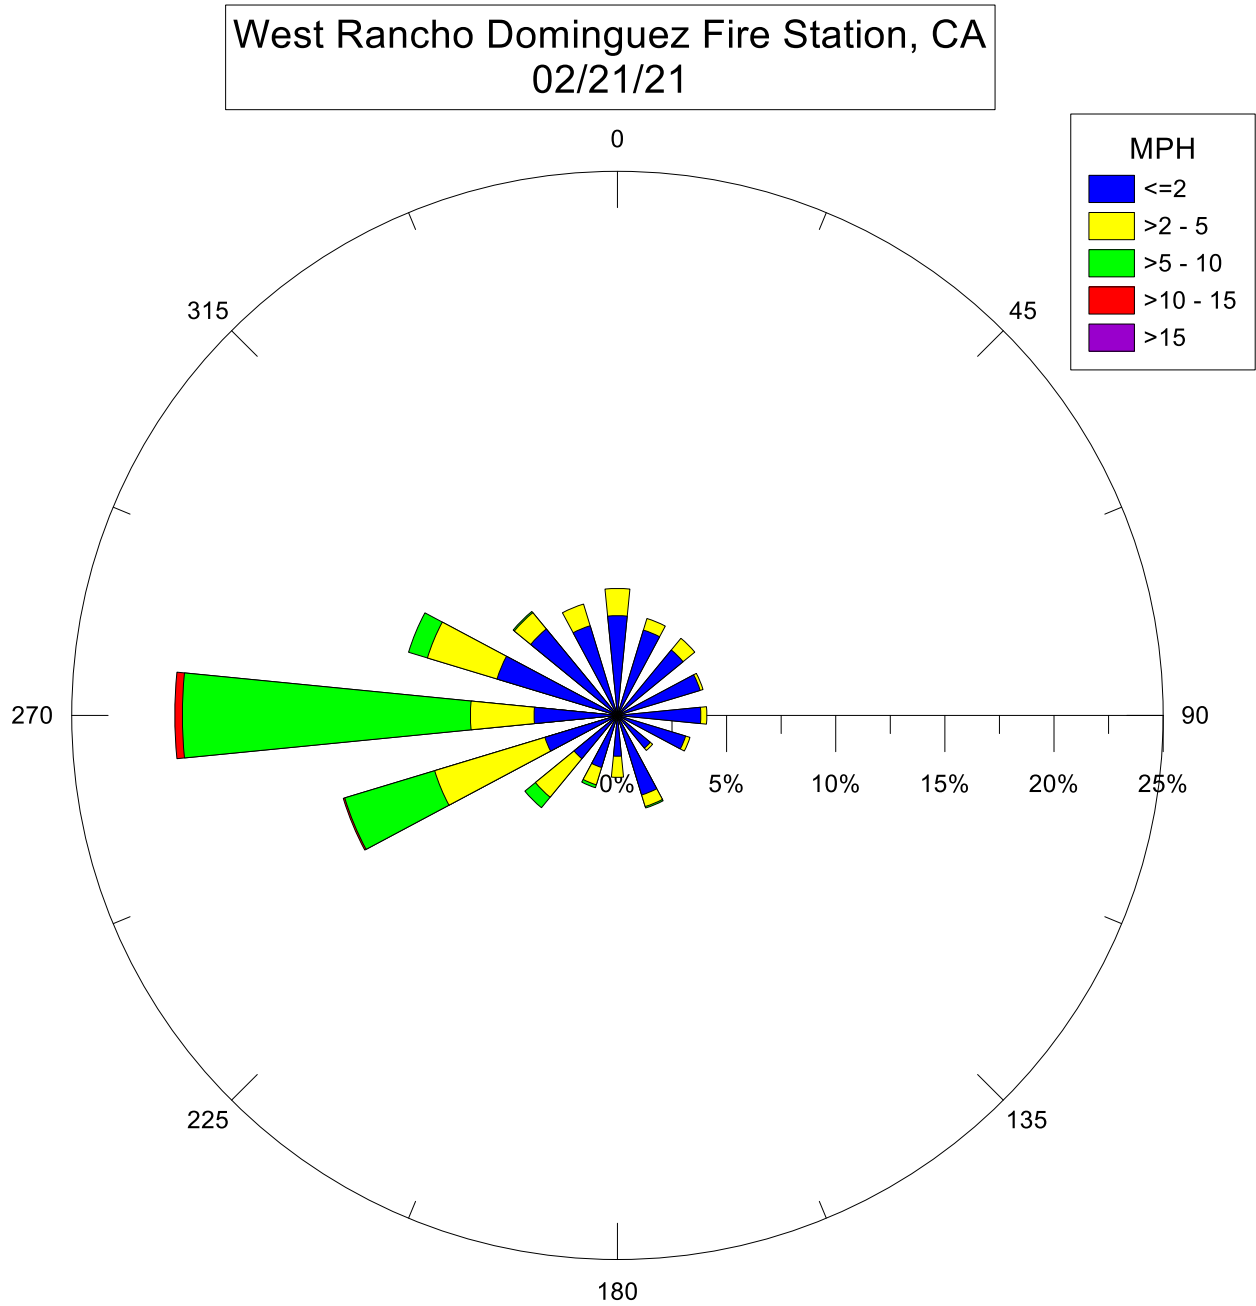

Note: Wind data for West Rancho Dominguez will be collected at West Rancho Dominguez Fire Station.