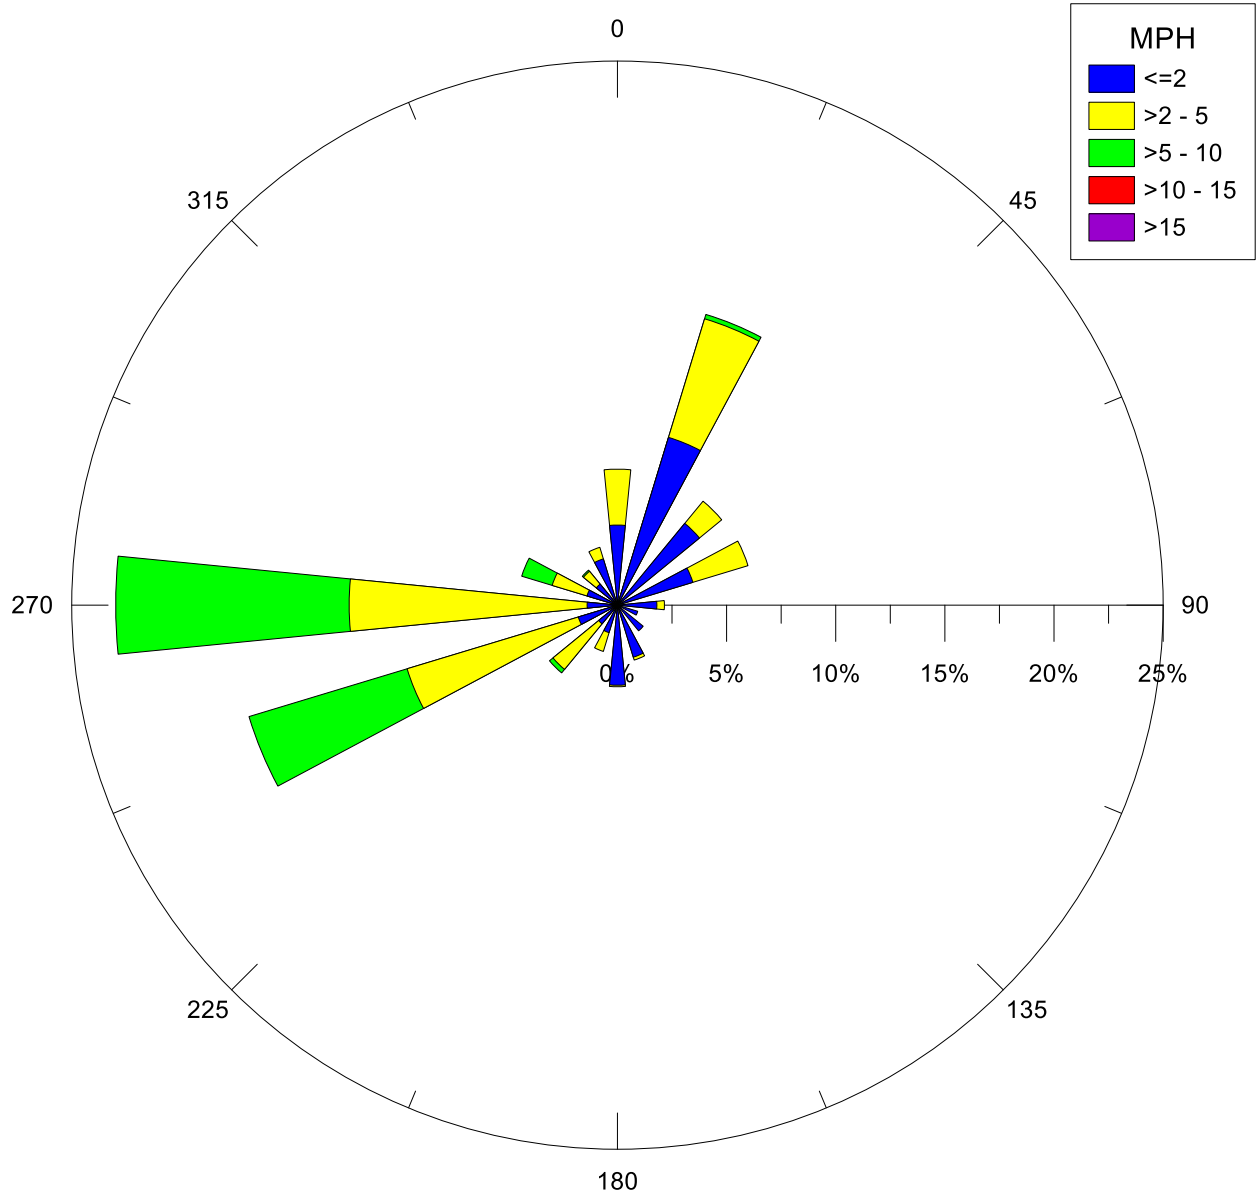

Note: Wind data for West Rancho Dominguez will be collected at West Rancho Dominguez Fire Station.

West Rancho Dominguez Fire Station, CA
10/15/20