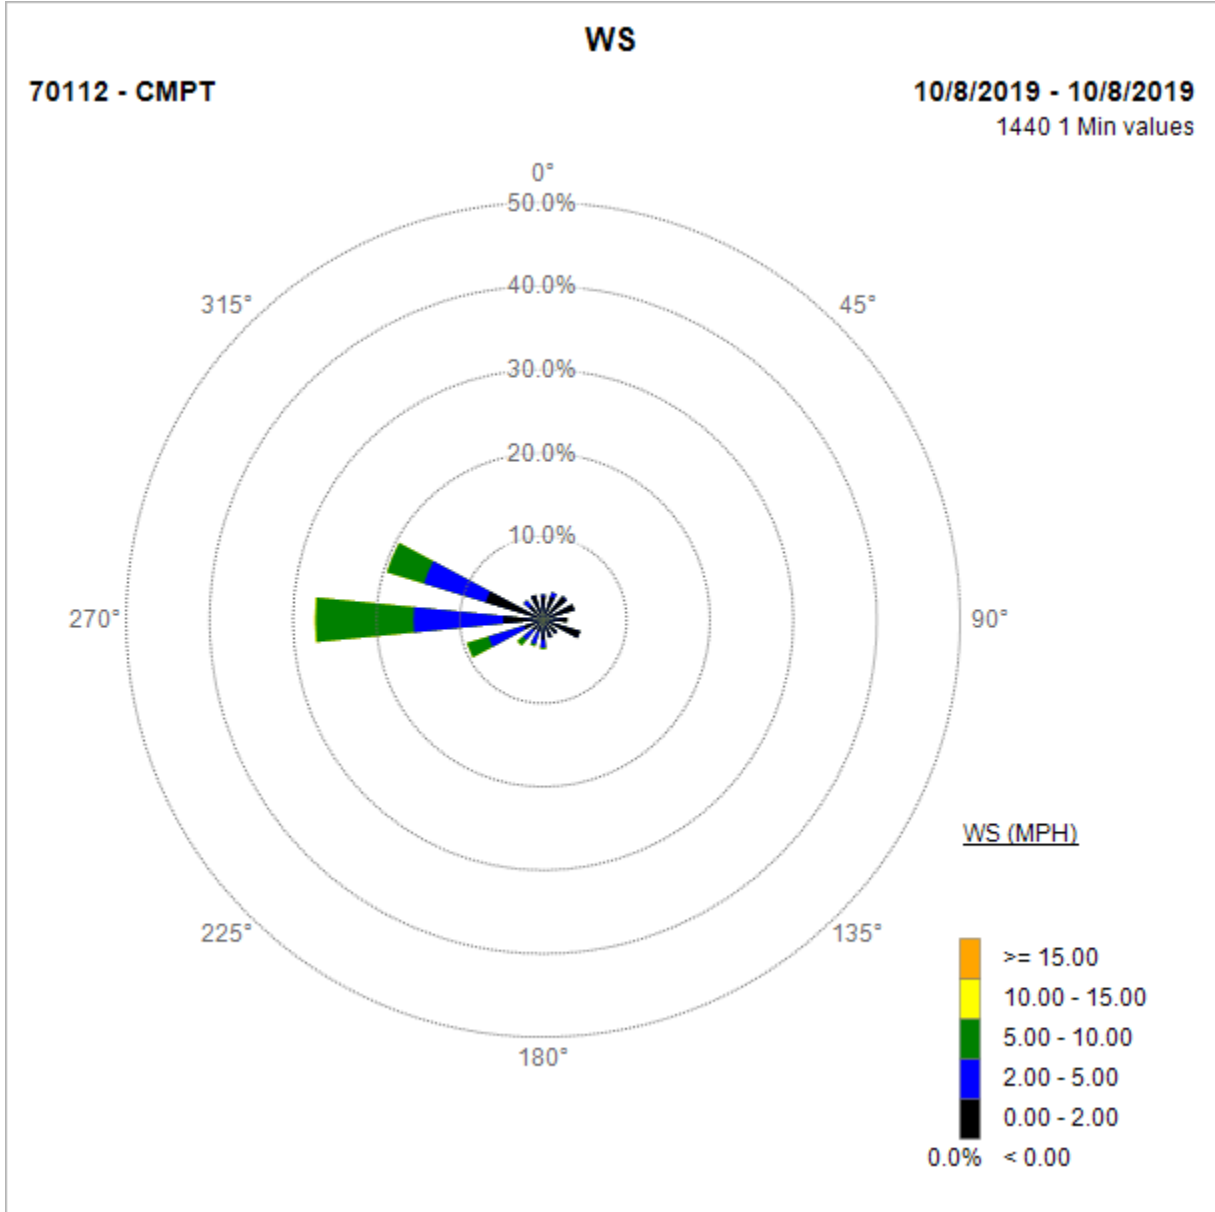

Note: Wind data for West Rancho Dominguez will be collected at Compton Air Monitoring Site on 10/08/2019. Wind data from Compton/Woodley Airport is unavailable.

Compton Air Monitoring Station 10/08/19