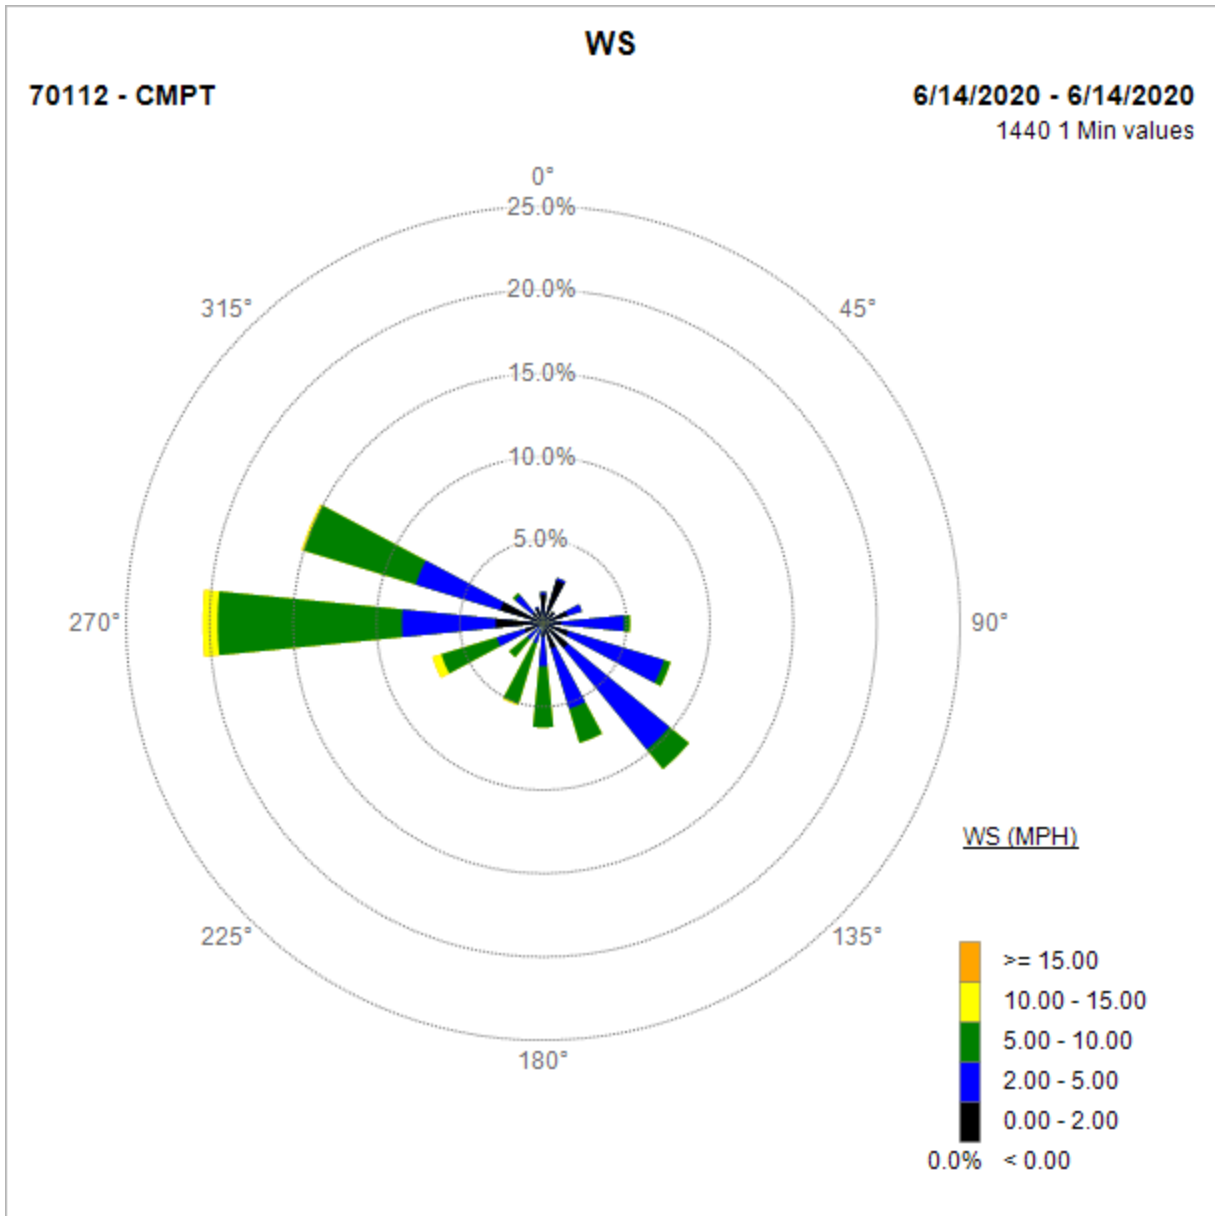

Note: Wind data for West Rancho Dominguez will be collected at Compton Air Monitoring Site on 06/14/2020. Wind data from Compton/Woodley Airport is unavailable.

Compton Air Monitoring Station 06/14/20