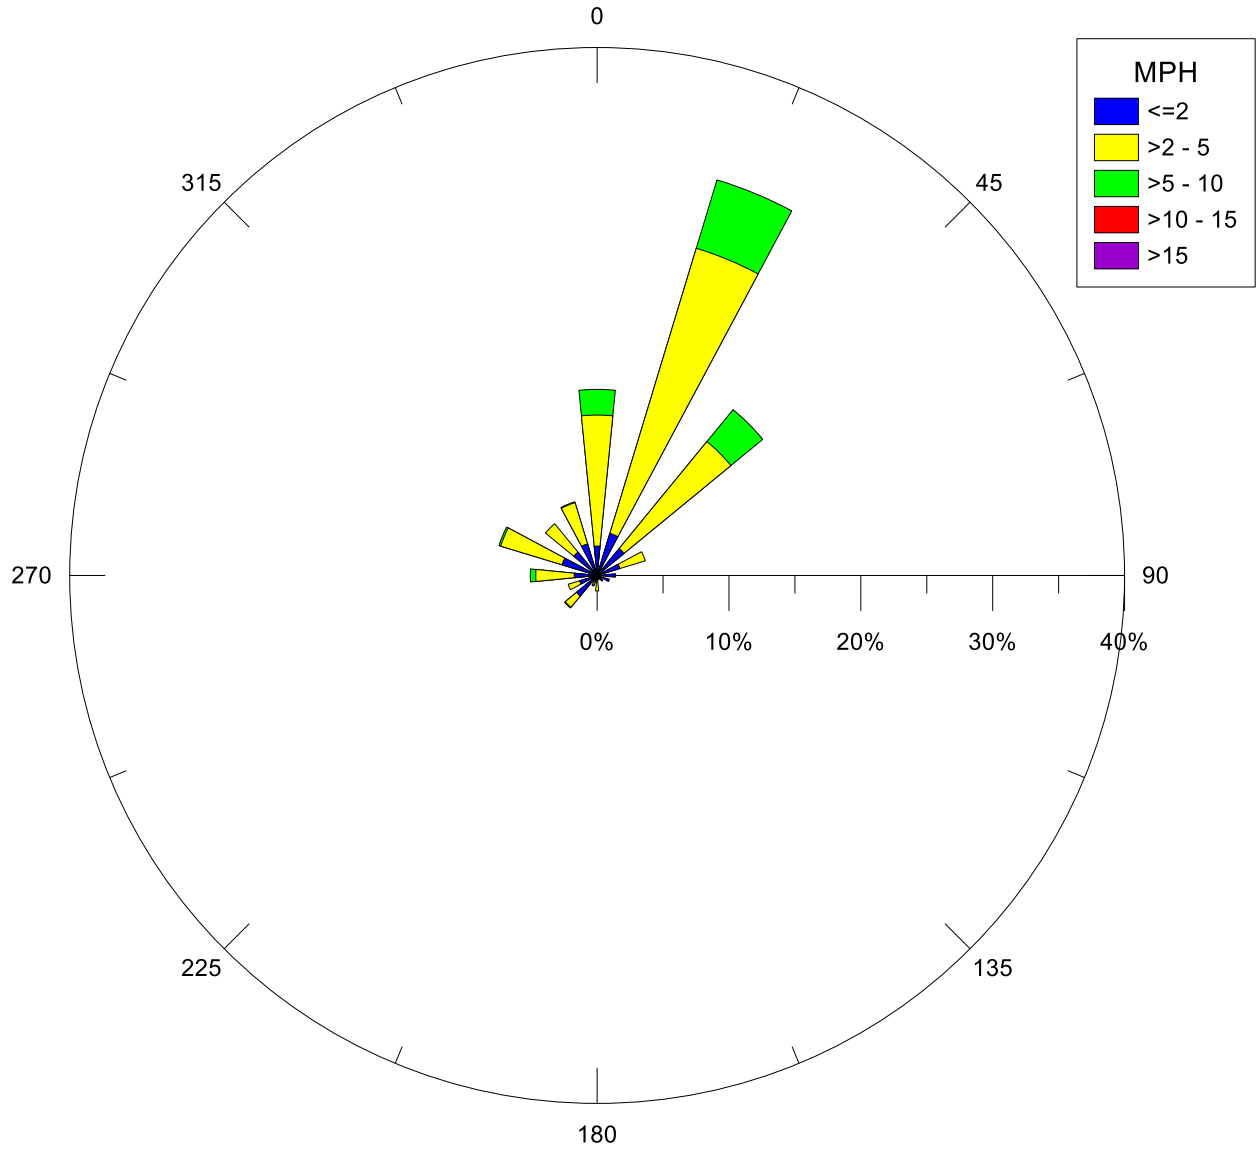

Note: Wind data for West Rancho Dominguez will be collected at West Rancho Dominguez Fire Station.

West Rancho Dominguez Fire Station, CA
01/29/22