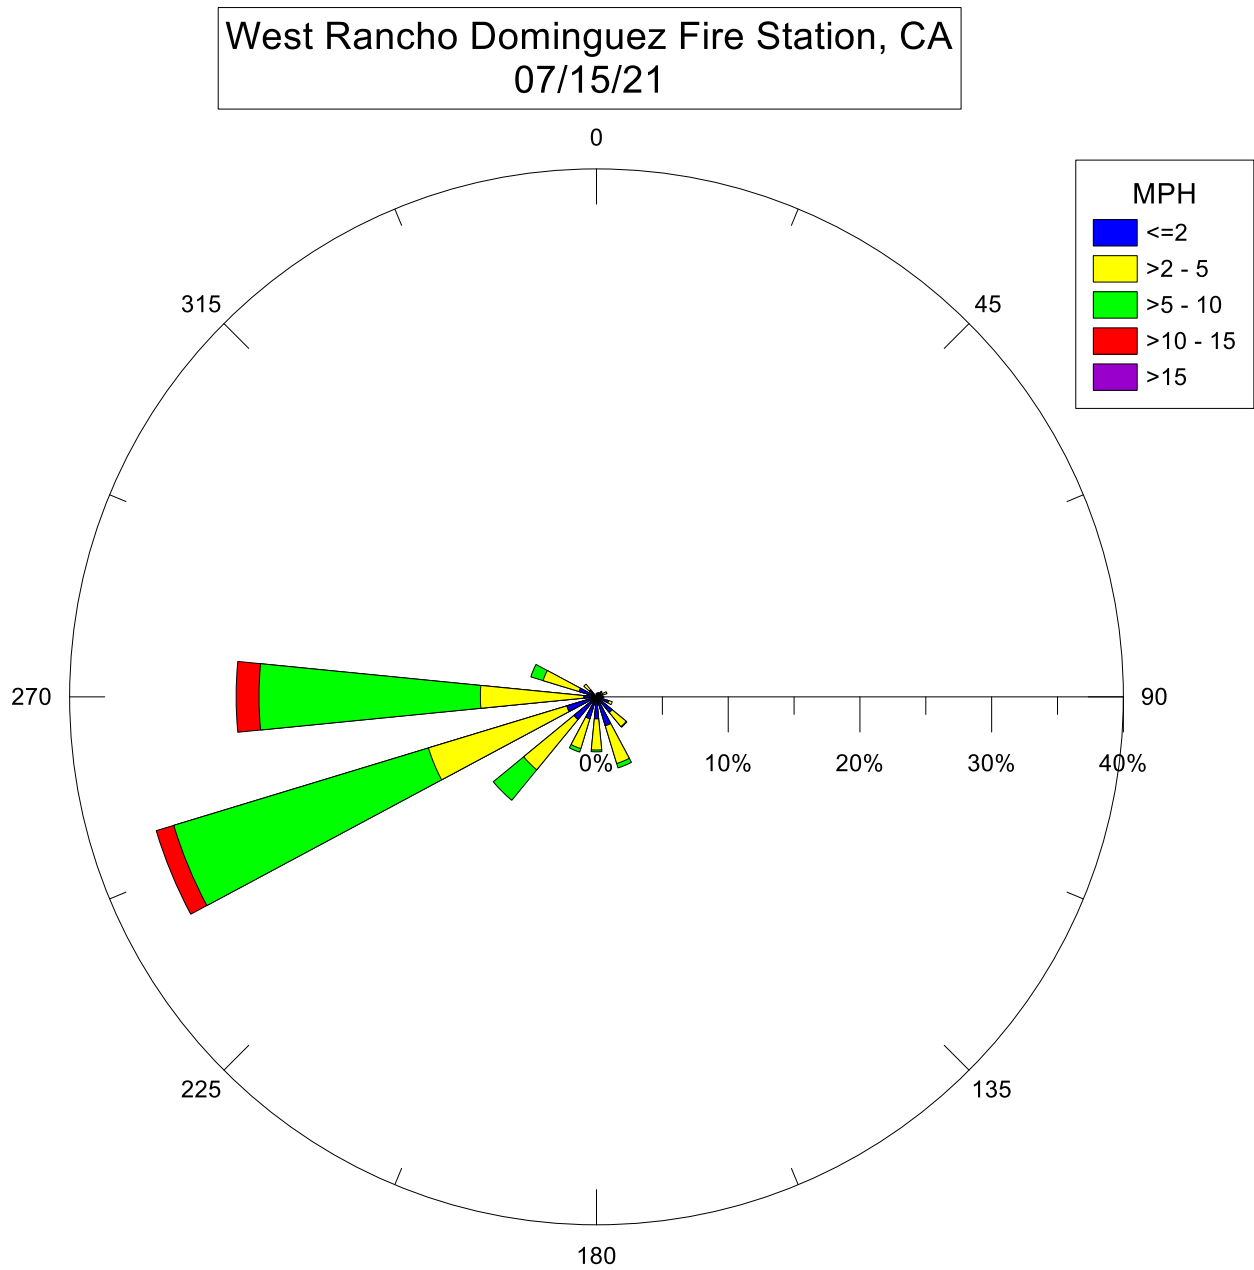

West Rancho Dominguez Fire Station, CA
07/27/21

Note: Wind data for West Rancho Dominguez will be collected at West Rancho Dominguez Fire Station.

West Rancho Dominguez Fire Station, CA
07/21/21

Note: Wind data for West Rancho Dominguez will be collected at West Rancho Dominguez Fire Station.