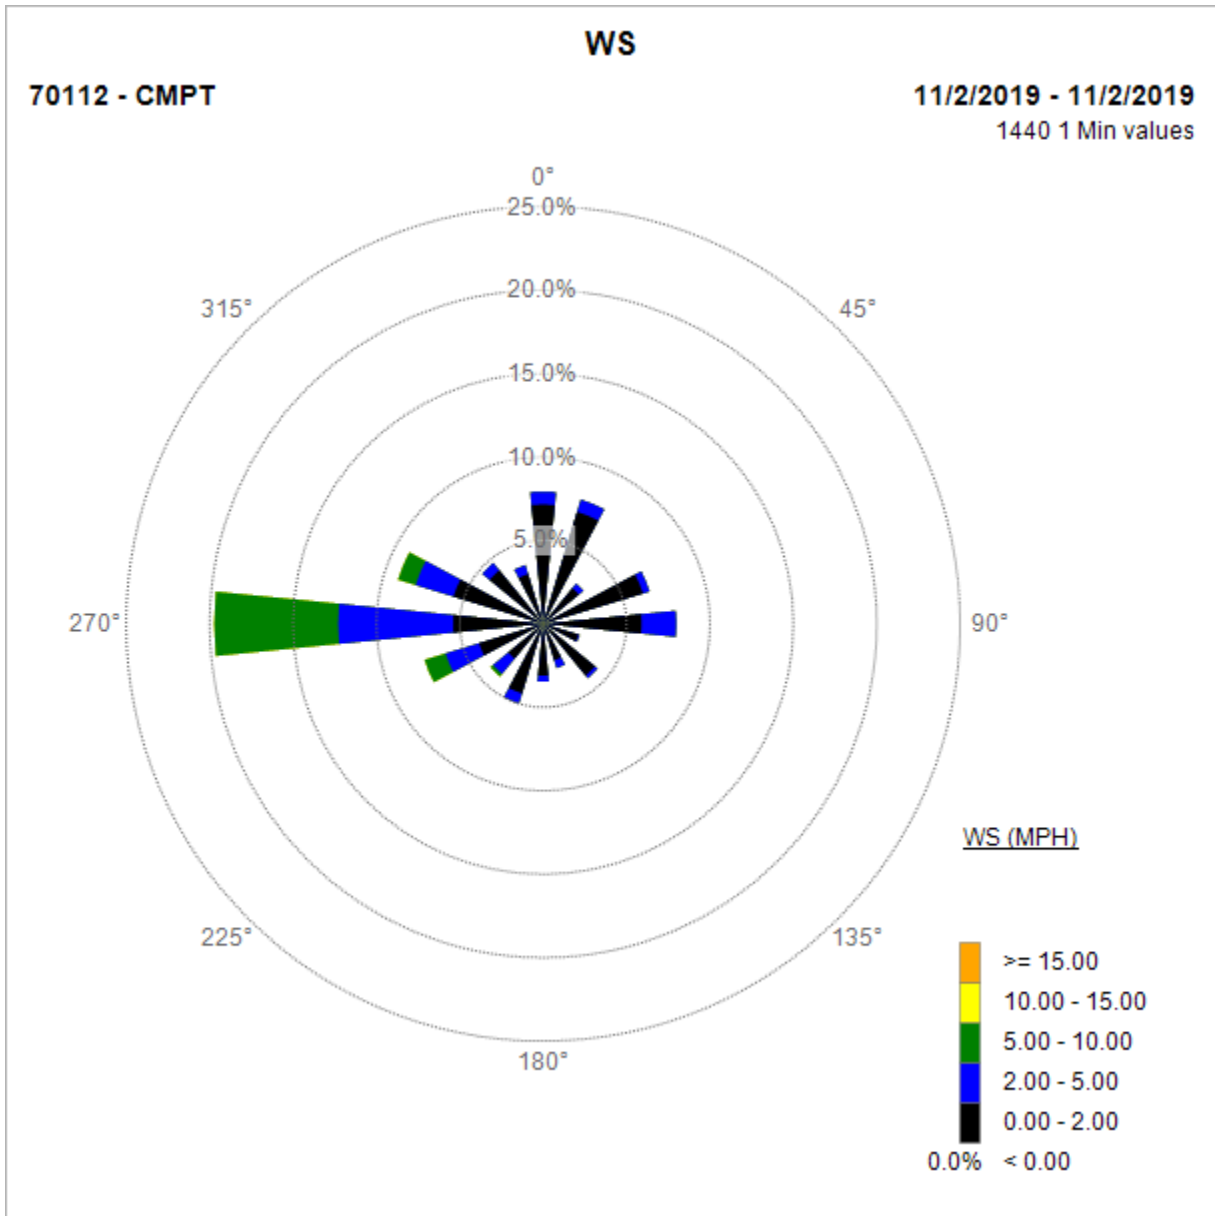

Note: Wind data for West Rancho Dominguez will be collected at Compton Air Monitoring Site on 11/02/2019. Wind data from Compton/Woodley Airport is unavailable.

Compton Air Monitoring Station 11/02/19