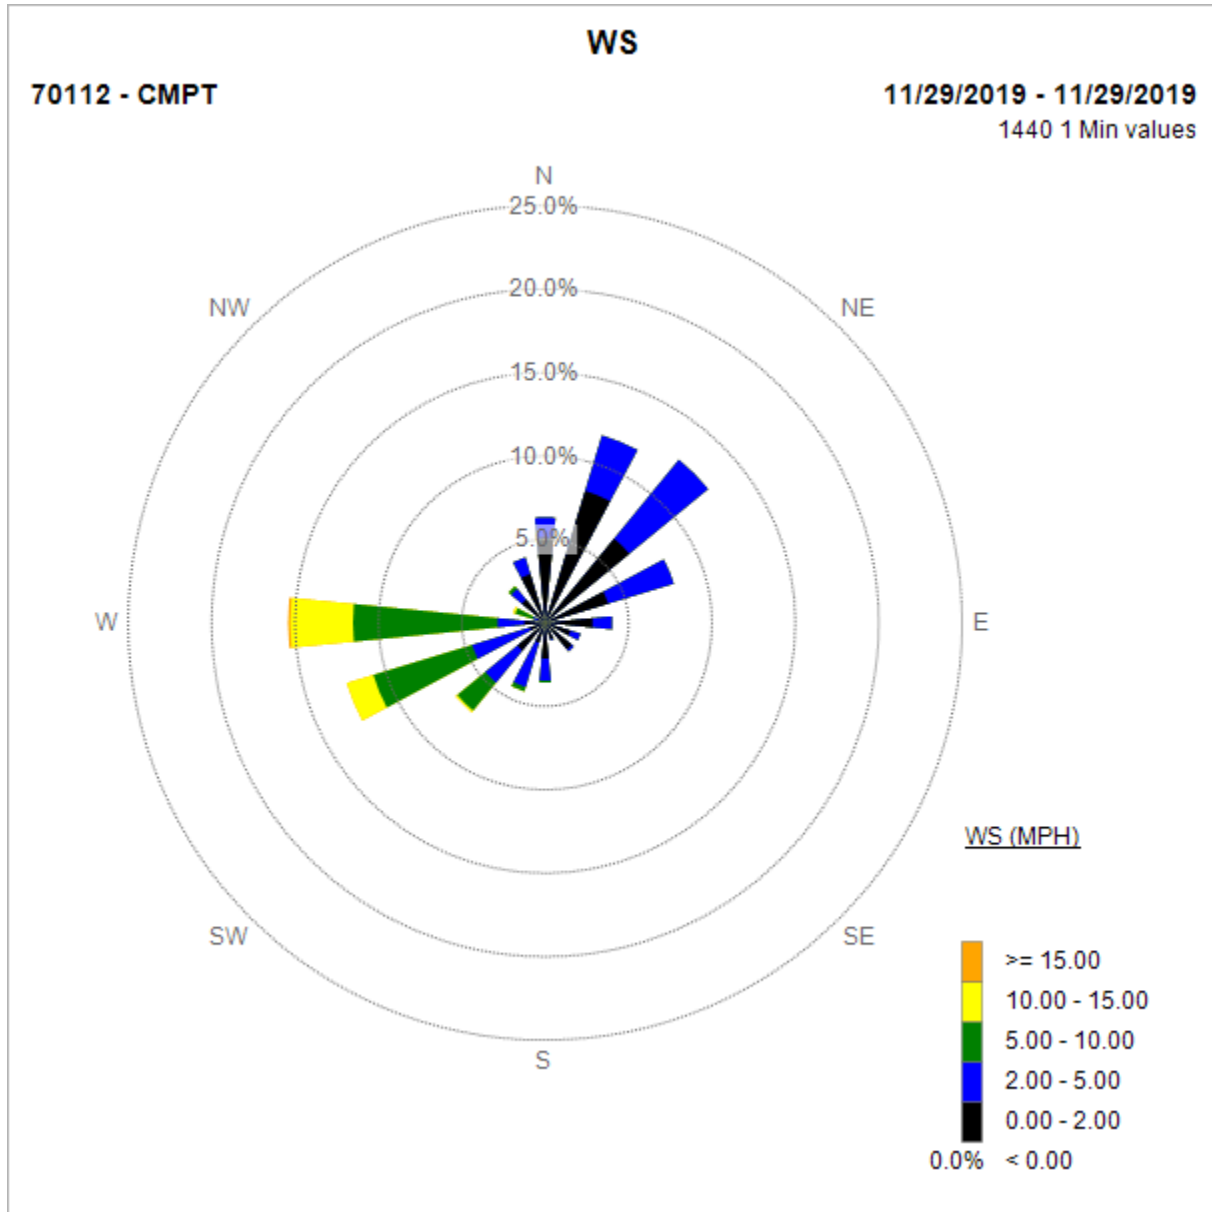

Note: Wind data for West Rancho Dominguez will be collected at Compton Air Monitoring Site on 11/26/2019. Wind data from Compton/Woodley Airport is unavailable.

Compton Air Monitoring Station 11/26/19