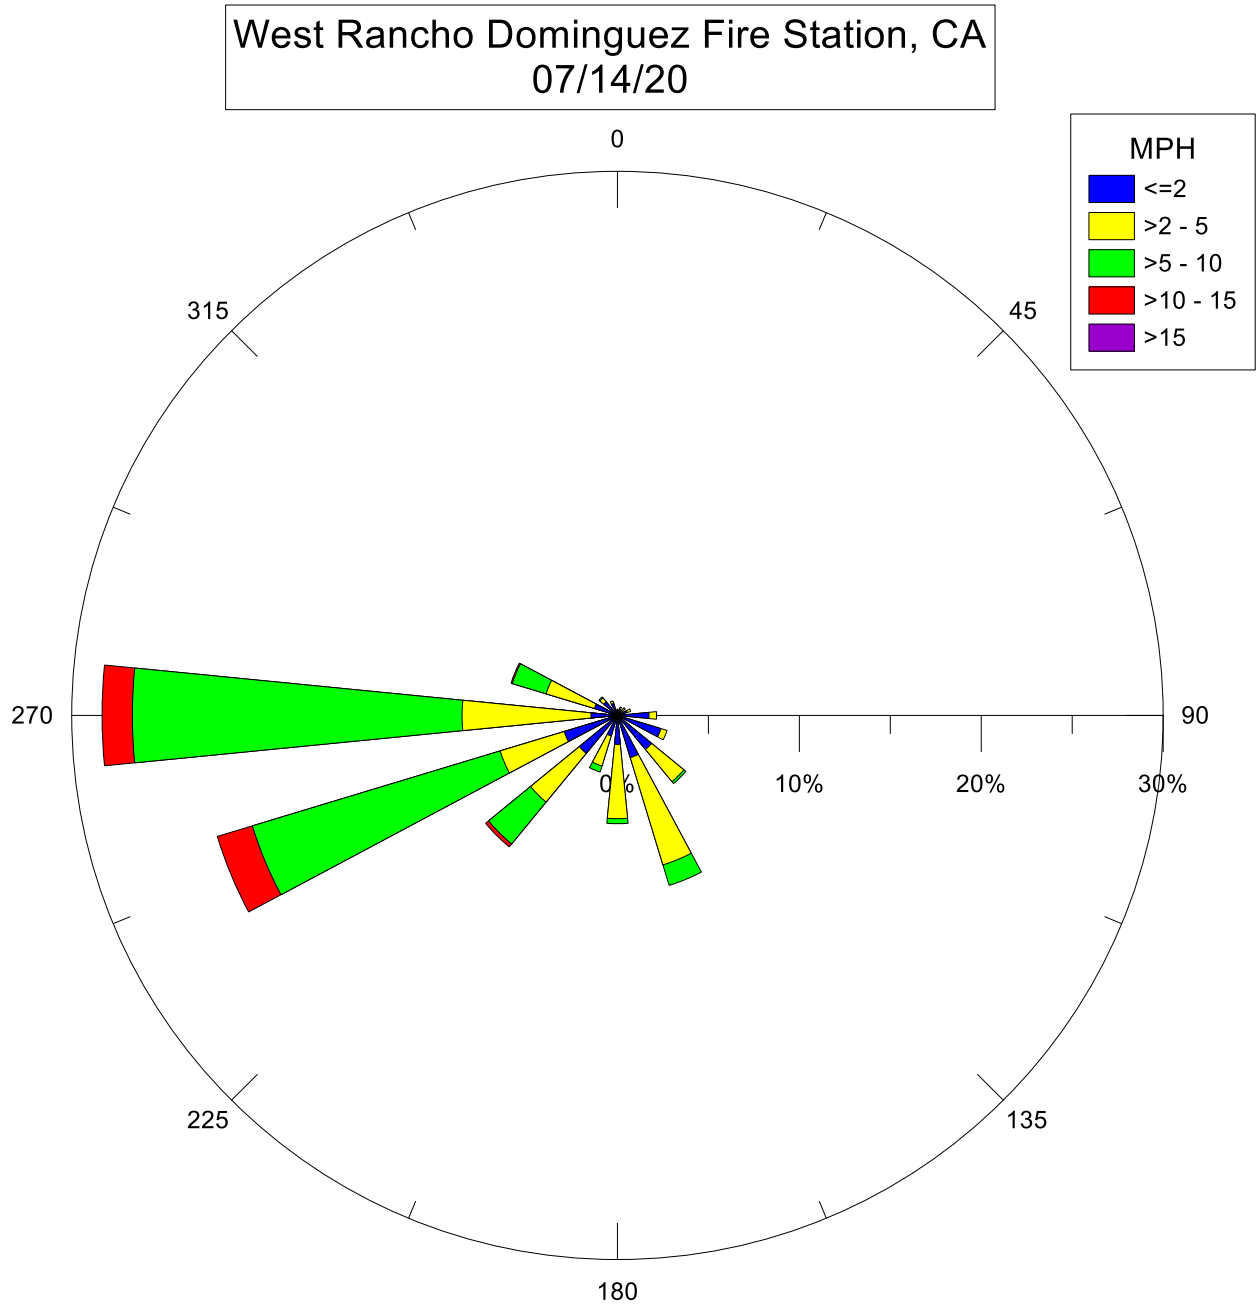

West Rancho Dominguez Fire Station, CA
07/31/20

Note: Wind data for West Rancho Dominguez will be collected at West Rancho Dominguez Fire Station.

West Rancho Dominguez Fire Station, CA
07/23/20

Note: Wind data for West Rancho Dominguez will be collected at West Rancho Dominguez Fire Station.