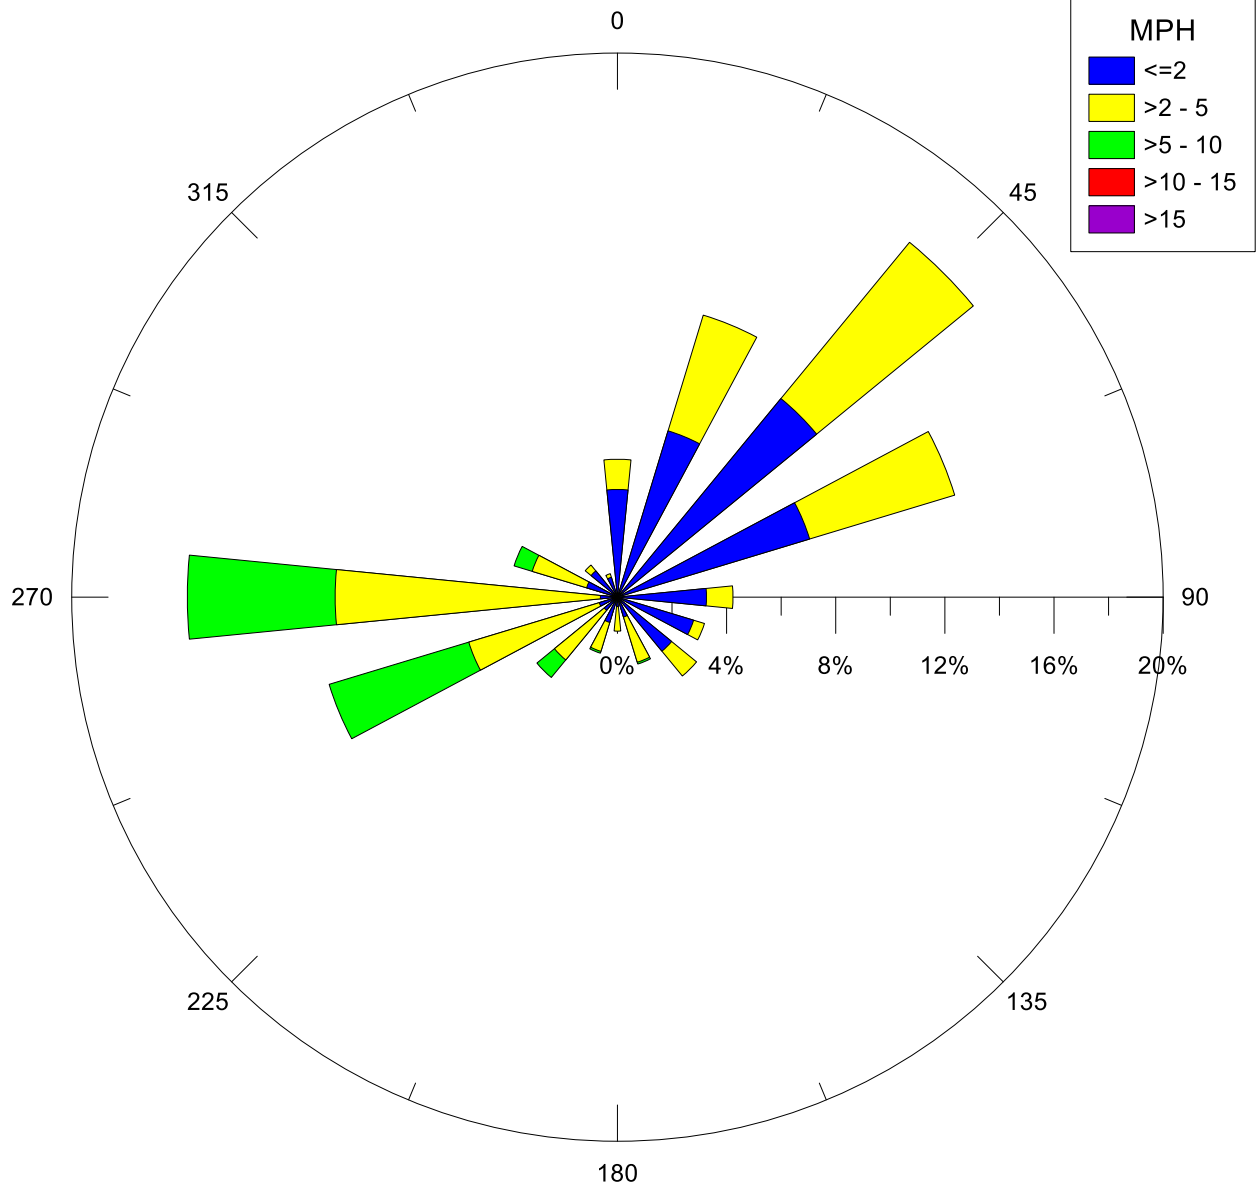

Note: Wind data for West Rancho Dominguez will be collected at West Rancho Dominguez Fire Station.

West Rancho Dominguez Fire Station, CA
11/11/20