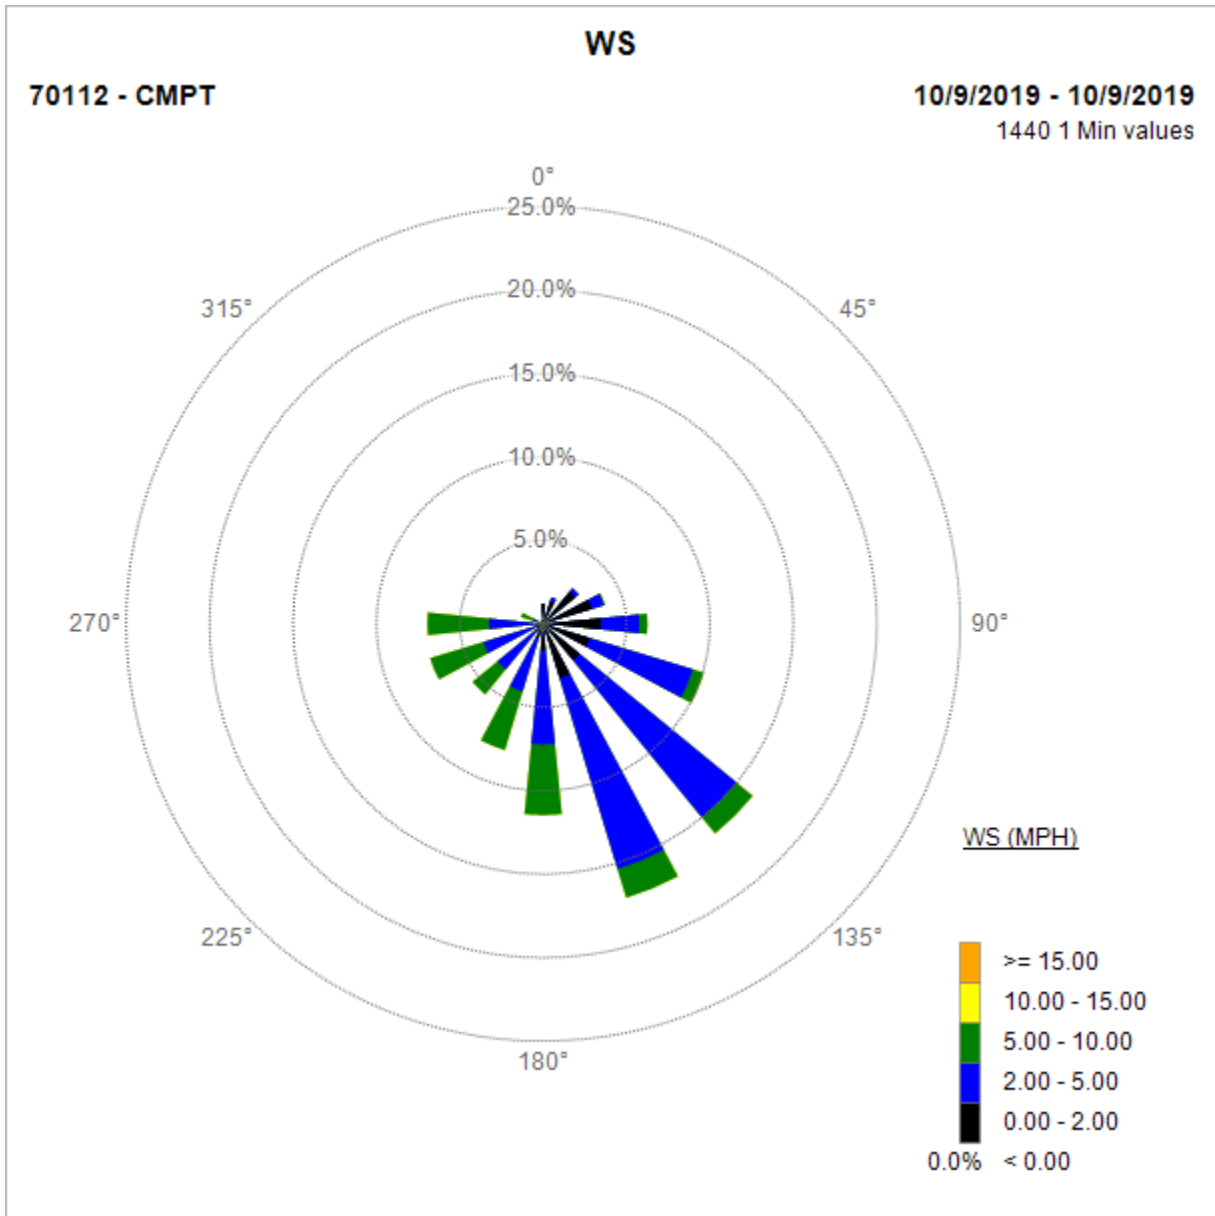

Note: Wind data for West Rancho Dominguez will be collected at Compton Air Monitoring Site on 10/09/2019. Wind data from Compton/Woodley Airport is unavailable.

Compton Air Monitoring Station 10/09/19