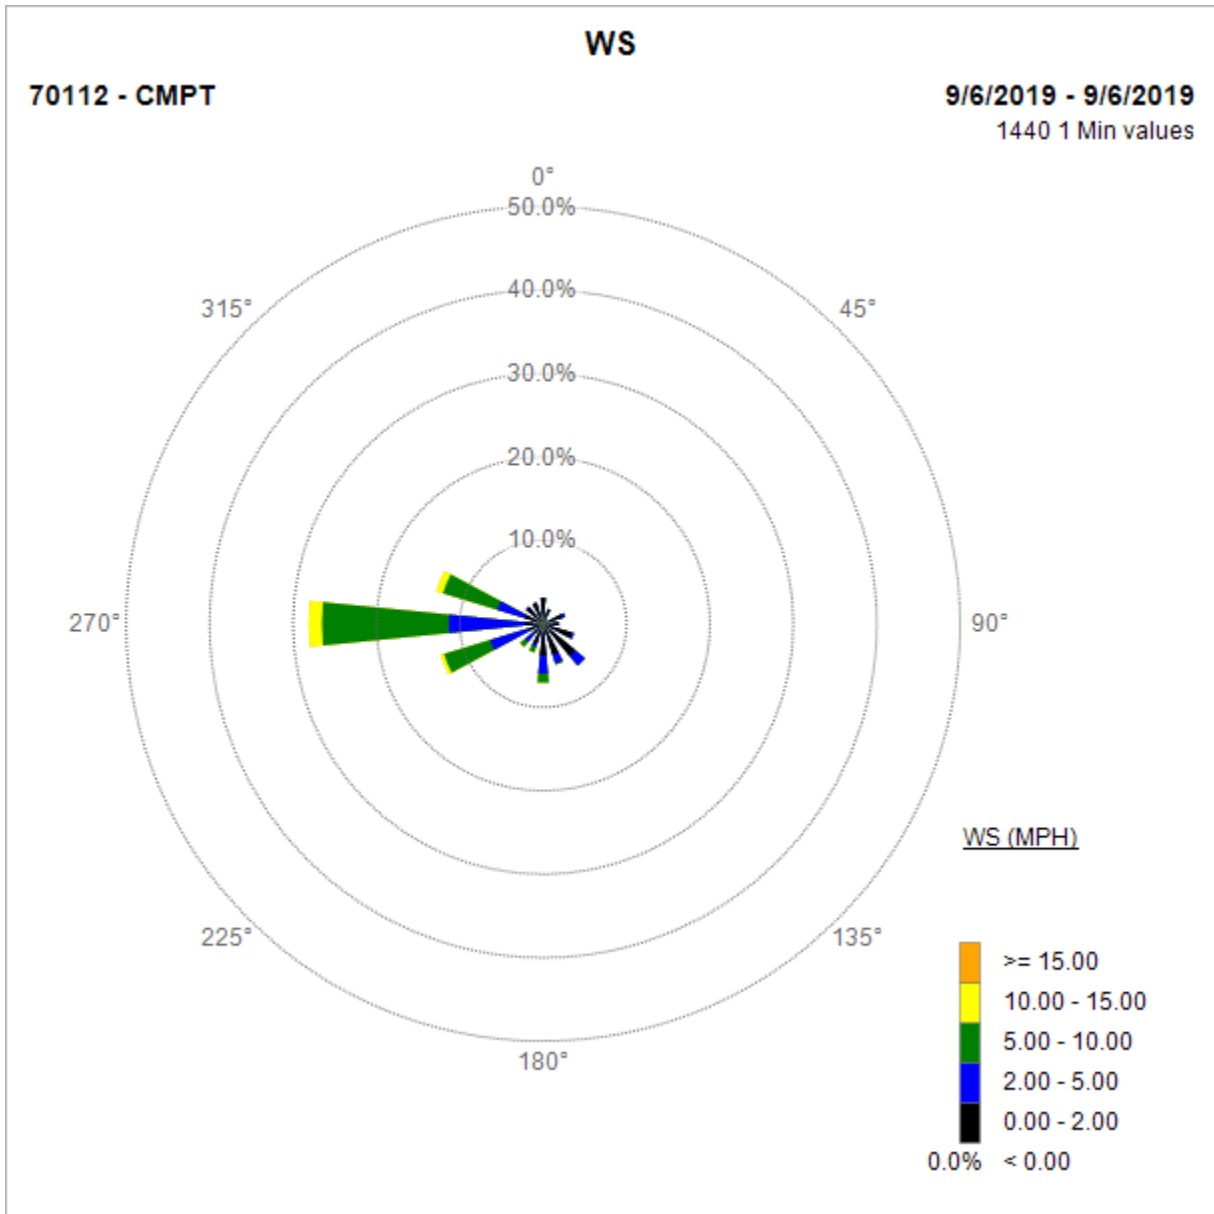

Note: Wind data for West Rancho Dominguez will be collected at Compton Air Monitoring Site on 09/06/2019. Wind data from Compton/Woodley Airport is unavailable.

Compton Air Monitoring Station 09/06/19