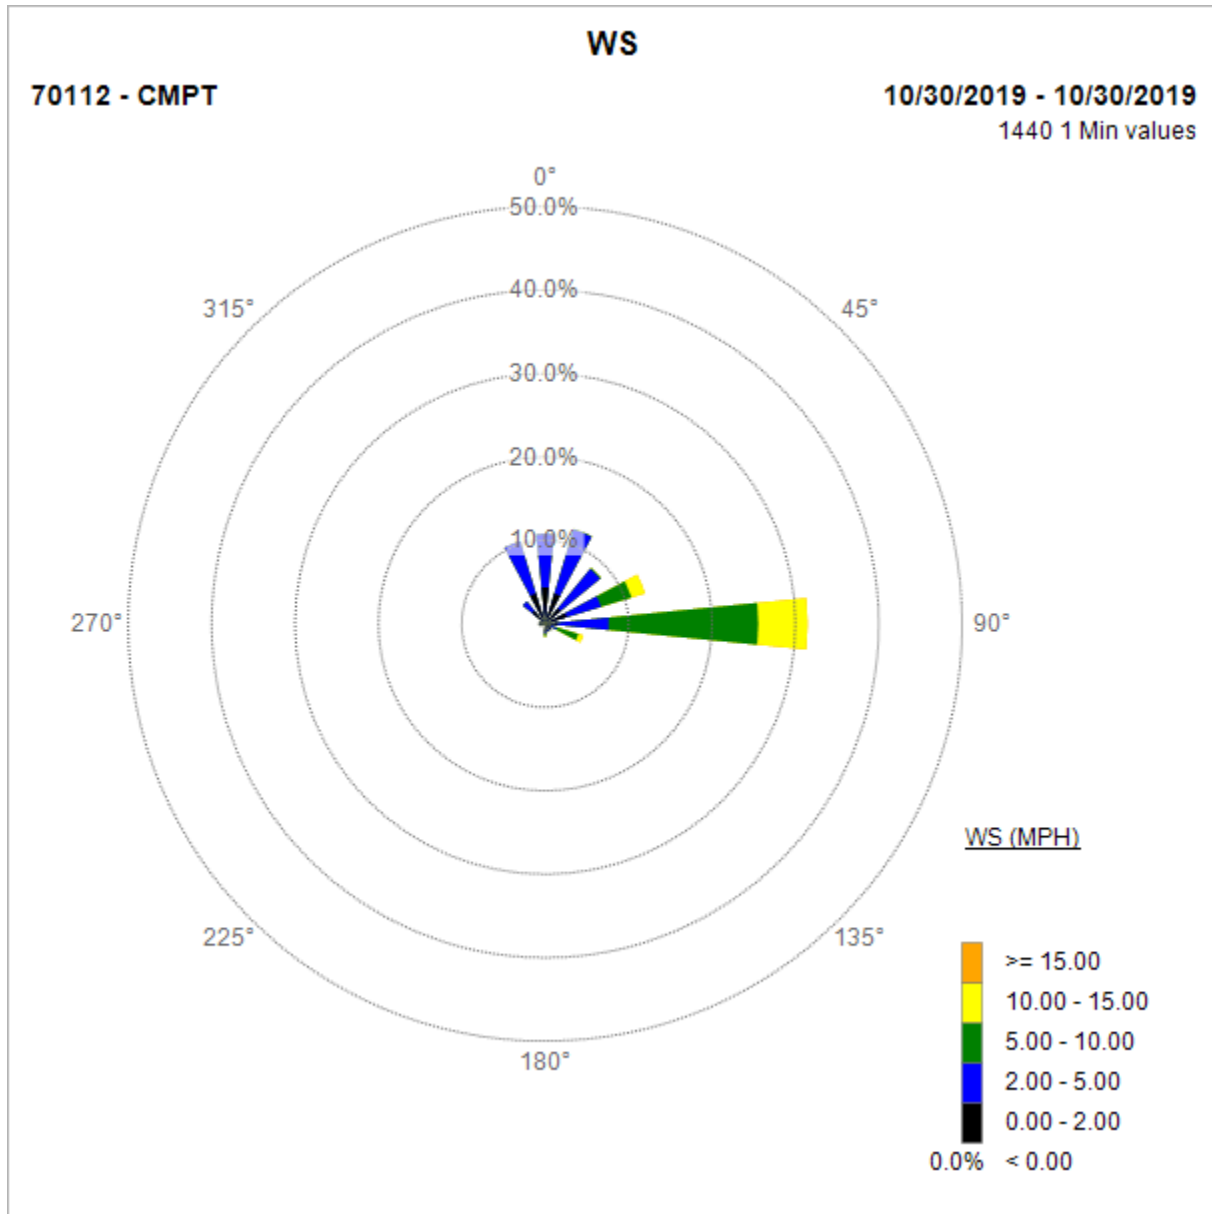

Note: Wind data for West Rancho Dominguez will be collected at Compton Air Monitoring Site on 10/27/2019. Wind data from Compton/Woodley Airport is unavailable.

Compton Air Monitoring Station 10/30/19