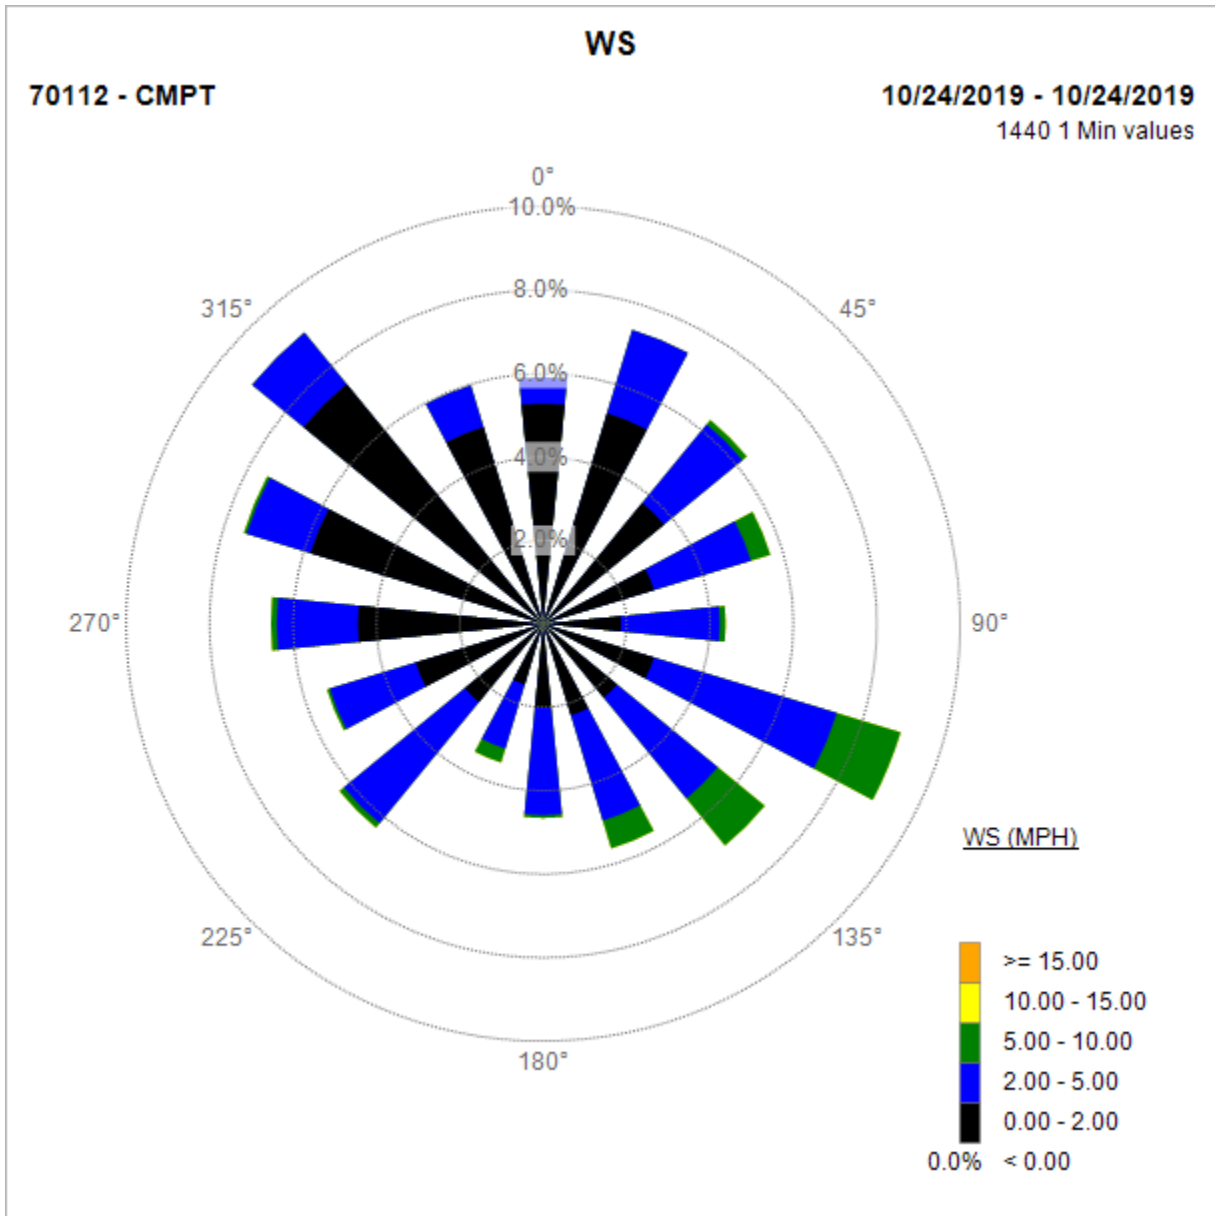

Note: Wind data for West Rancho Dominguez will be collected at Compton Air Monitoring Site on 10/24/2019. Wind data from Compton/Woodley Airport is unavailable.

Compton Air Monitoring Station 10/24/19