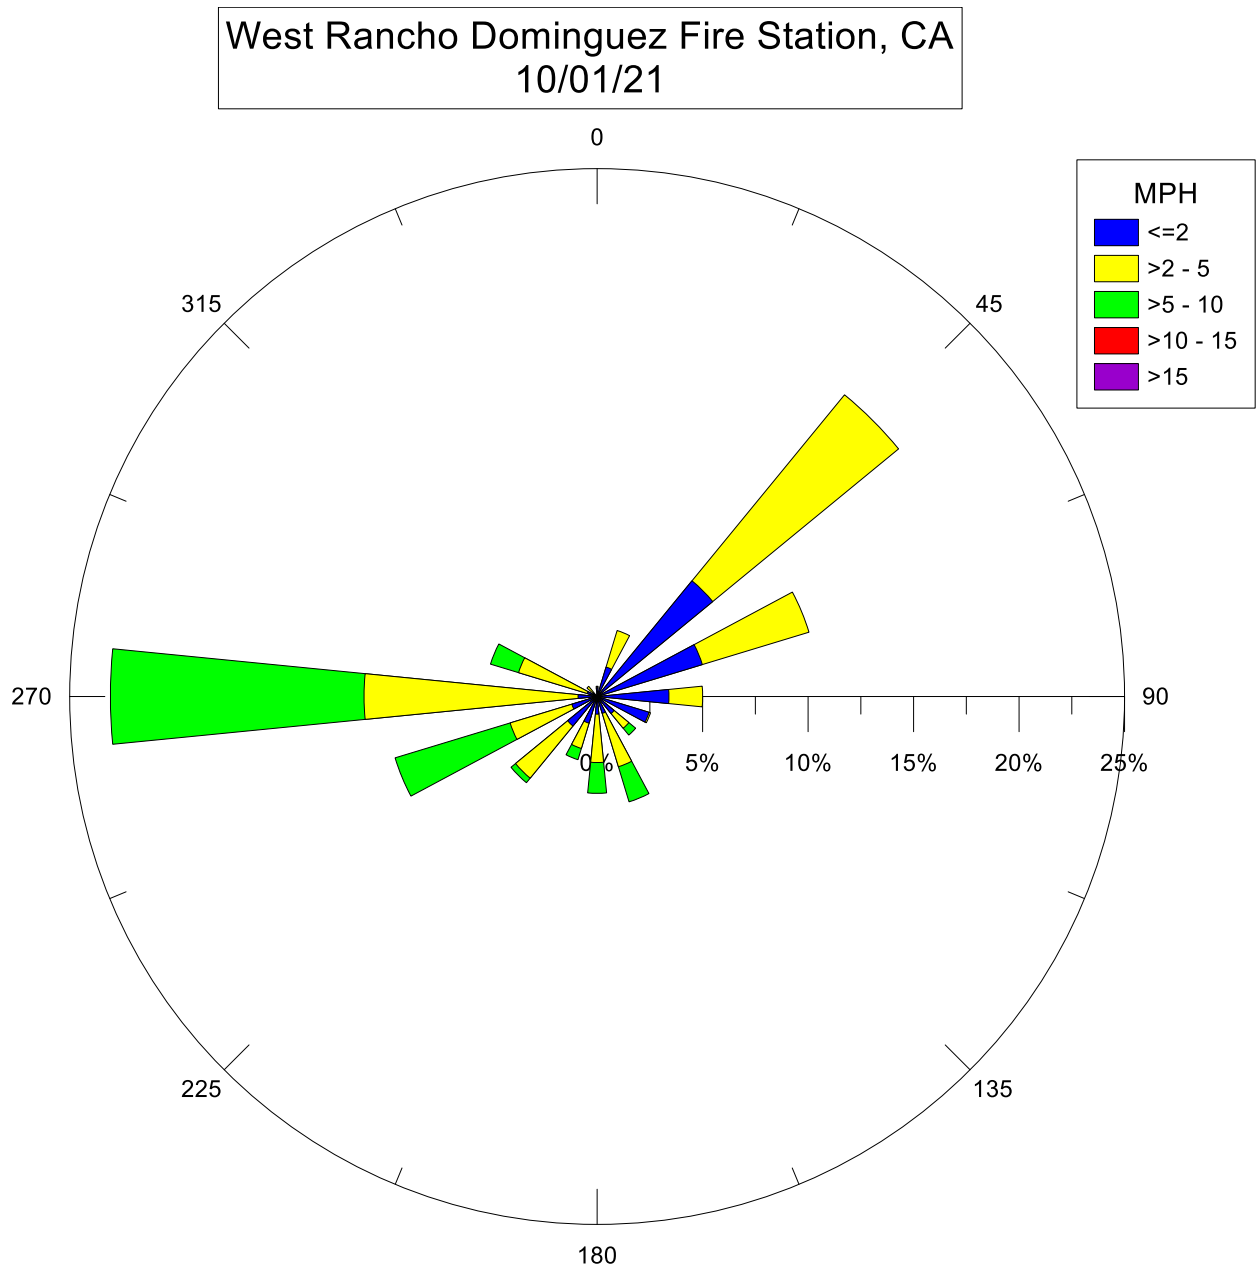

Note: Wind data for West Rancho Dominguez will be collected at West Rancho Dominguez Fire Station.