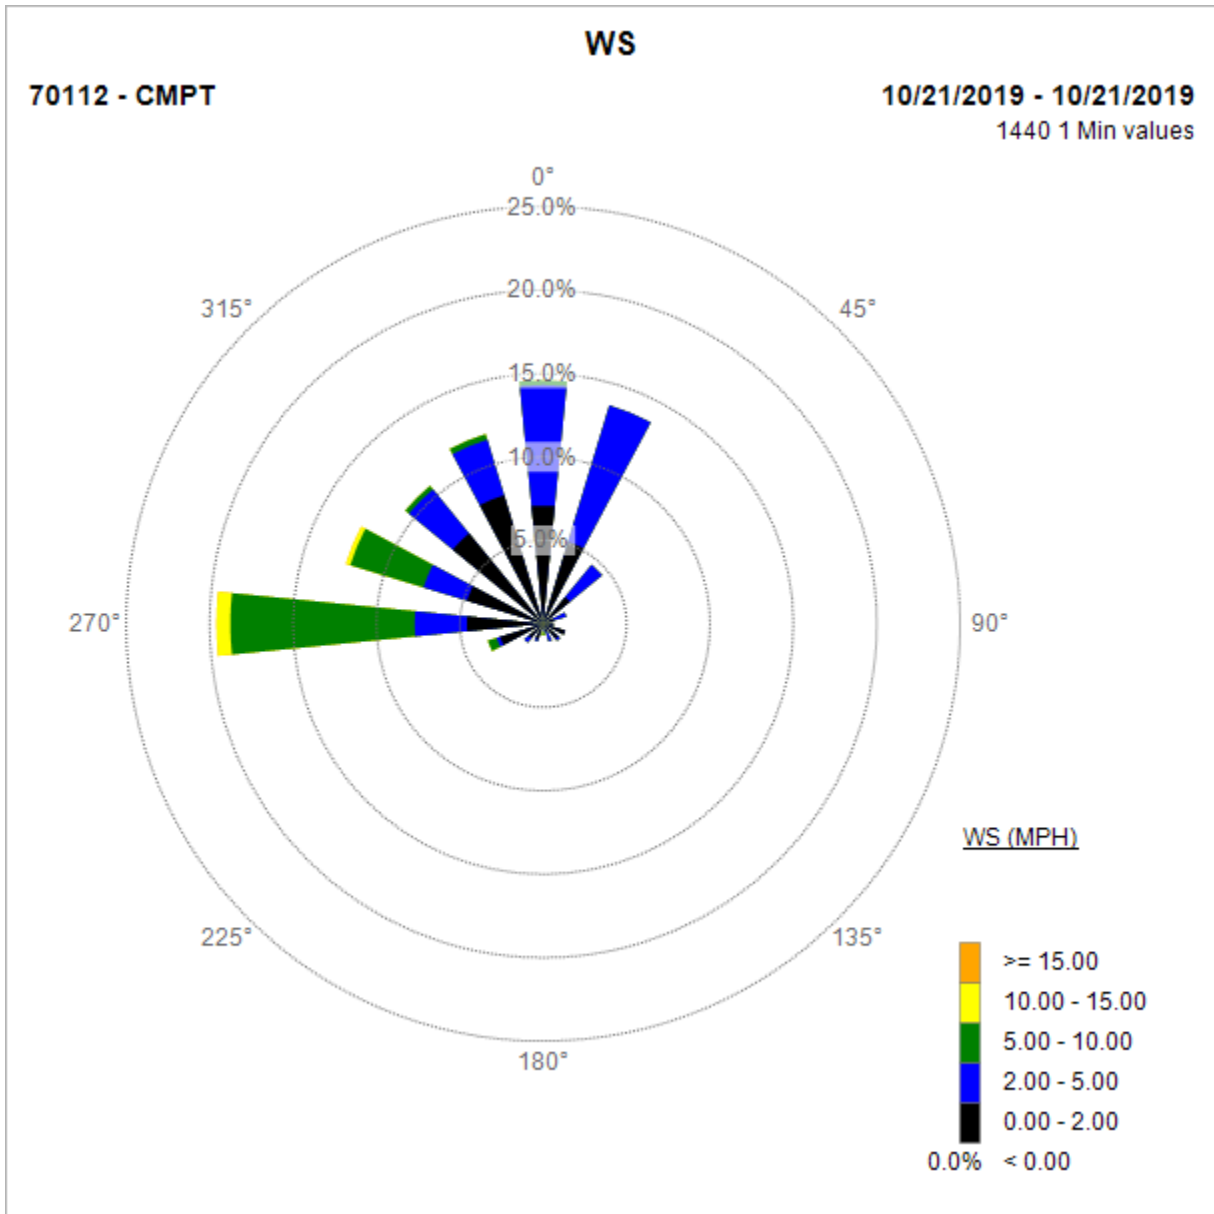

Note: Wind data for West Rancho Dominguez will be collected at Compton Air Monitoring Site on 10/21/2019. Wind data from Compton/Woodley Airport is unavailable.

Compton Air Monitoring Station 10/21/19