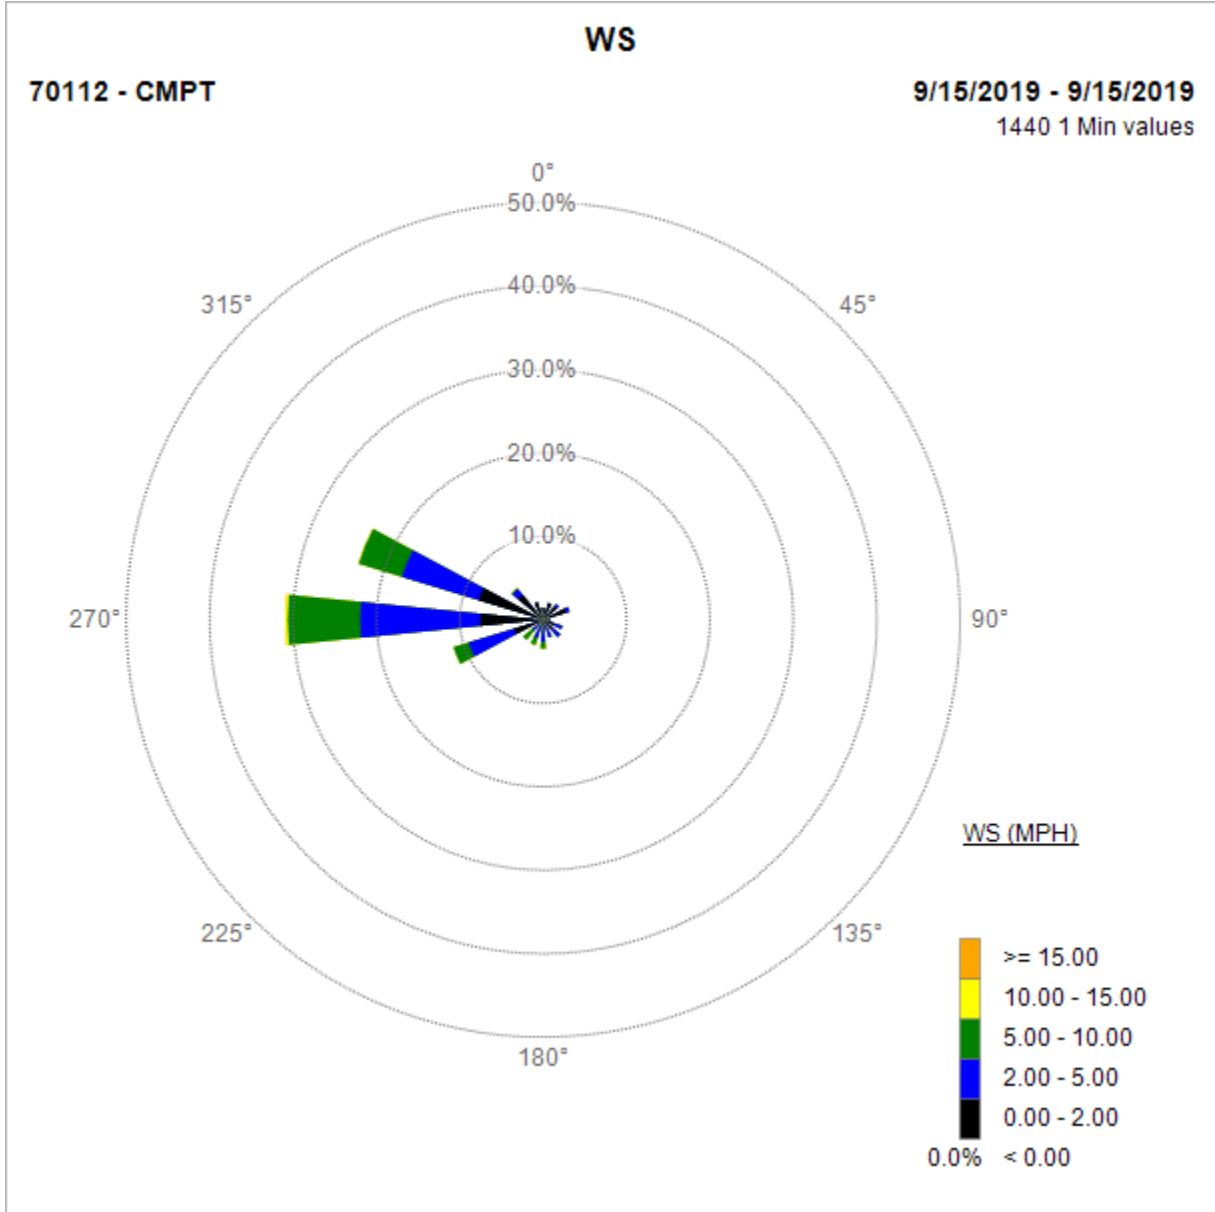

Note: Wind data for West Rancho Dominguez will be collected at Compton Air Monitoring Site on 09/15/2019. Wind data from Compton/Woodley Airport is unavailable.

Compton Air Monitoring Station 09/15/19