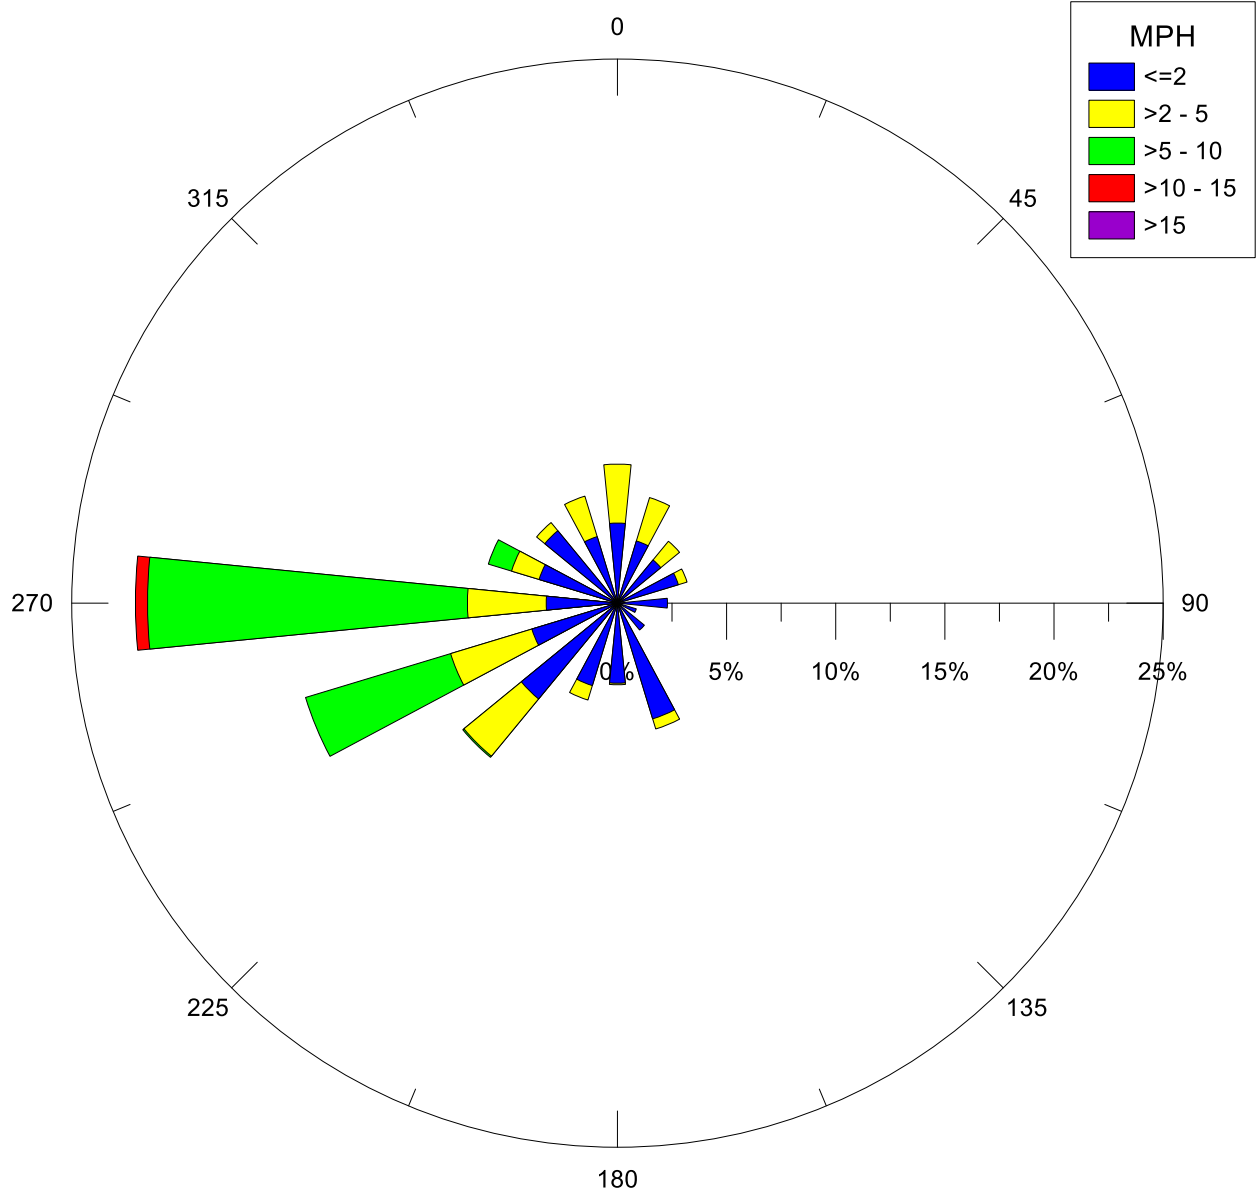

Note: Wind data for West Rancho Dominguez will be collected at West Rancho Dominguez Fire Station.

West Rancho Dominguez Fire Station, CA
11/04/20