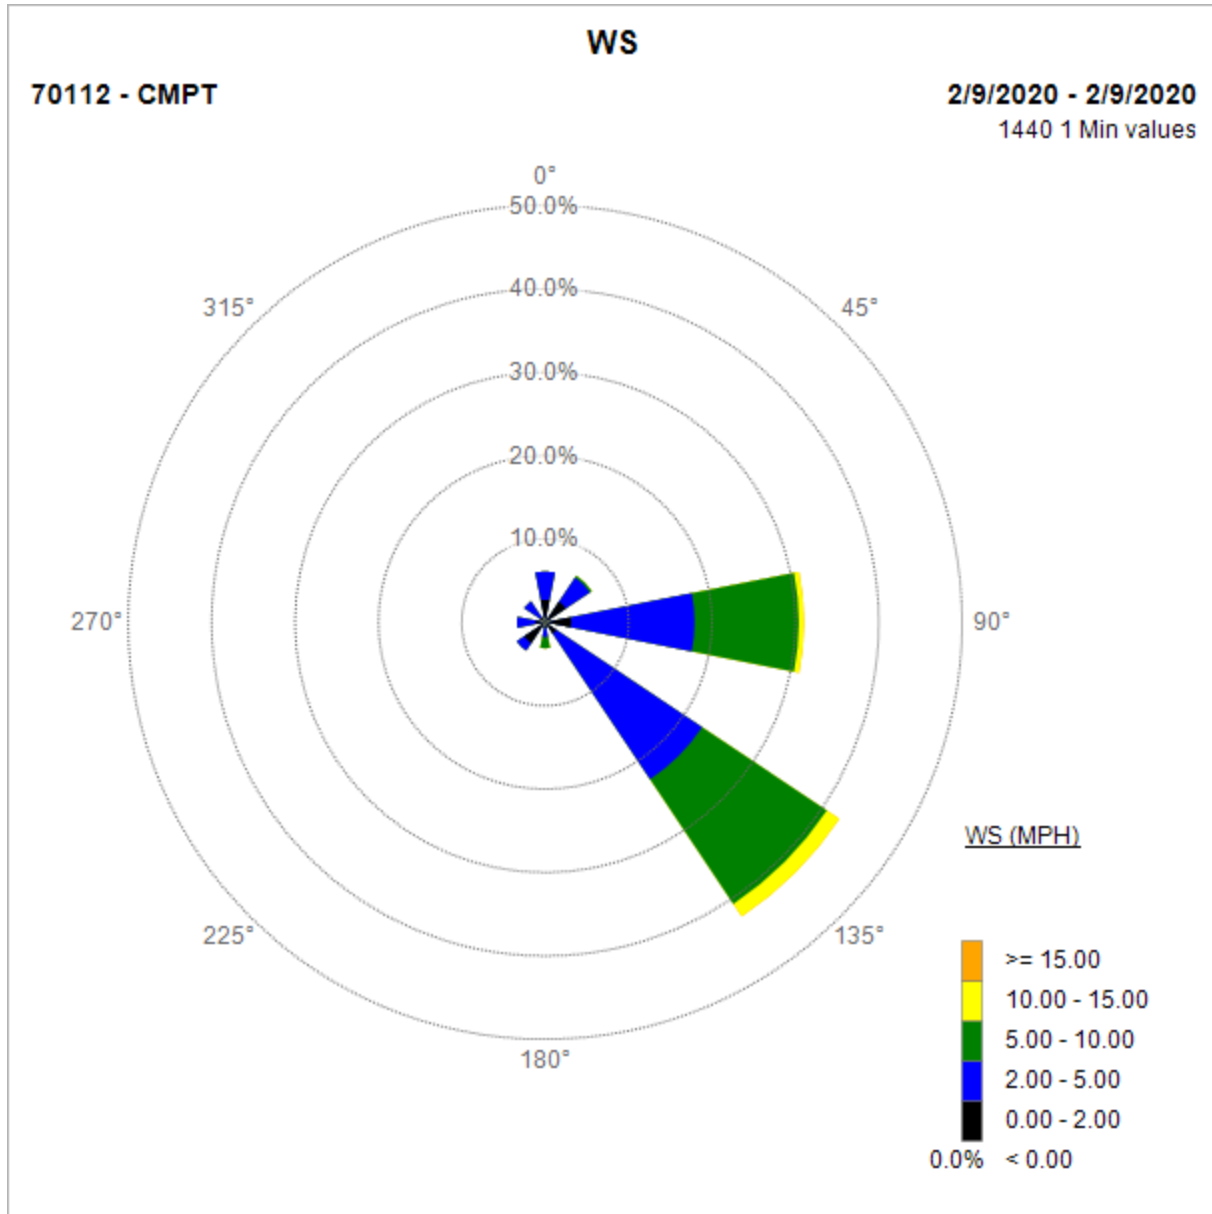

Note: Wind data for West Rancho Dominguez will be collected at Compton Air Monitoring Site on 02/09/2020. Wind data from Compton/Woodley Airport is unavailable.

Compton Air Monitoring Station 02/09/20