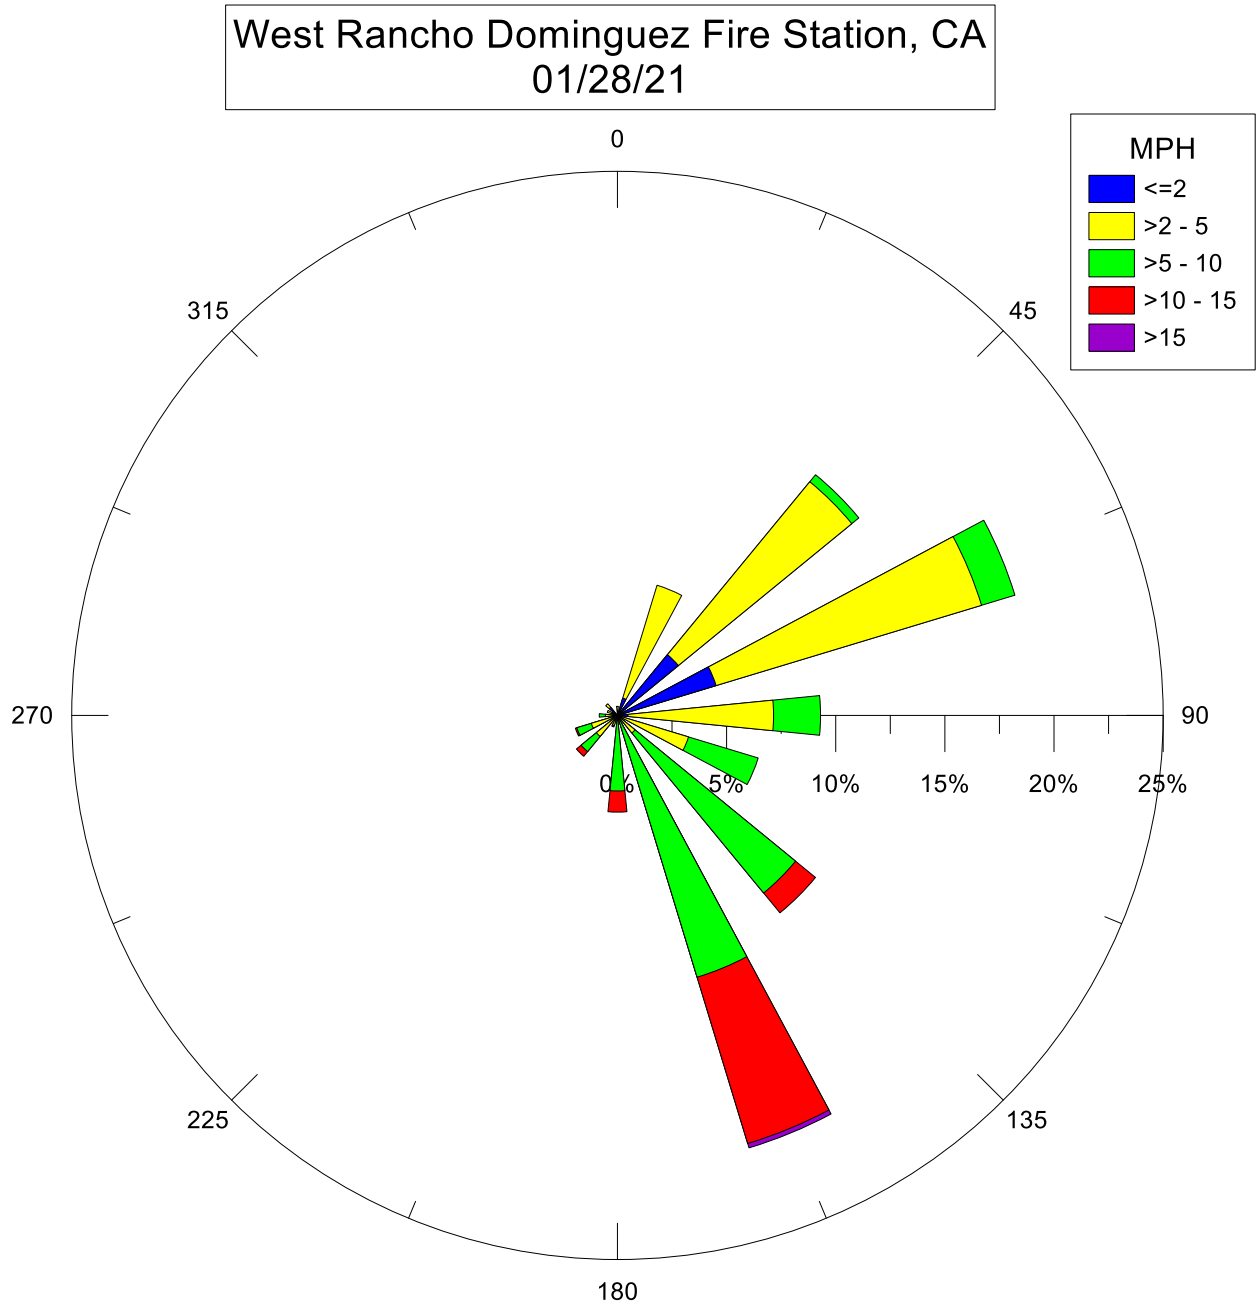

Note: Wind data for West Rancho Dominguez will be collected at West Rancho Dominguez Fire Station.