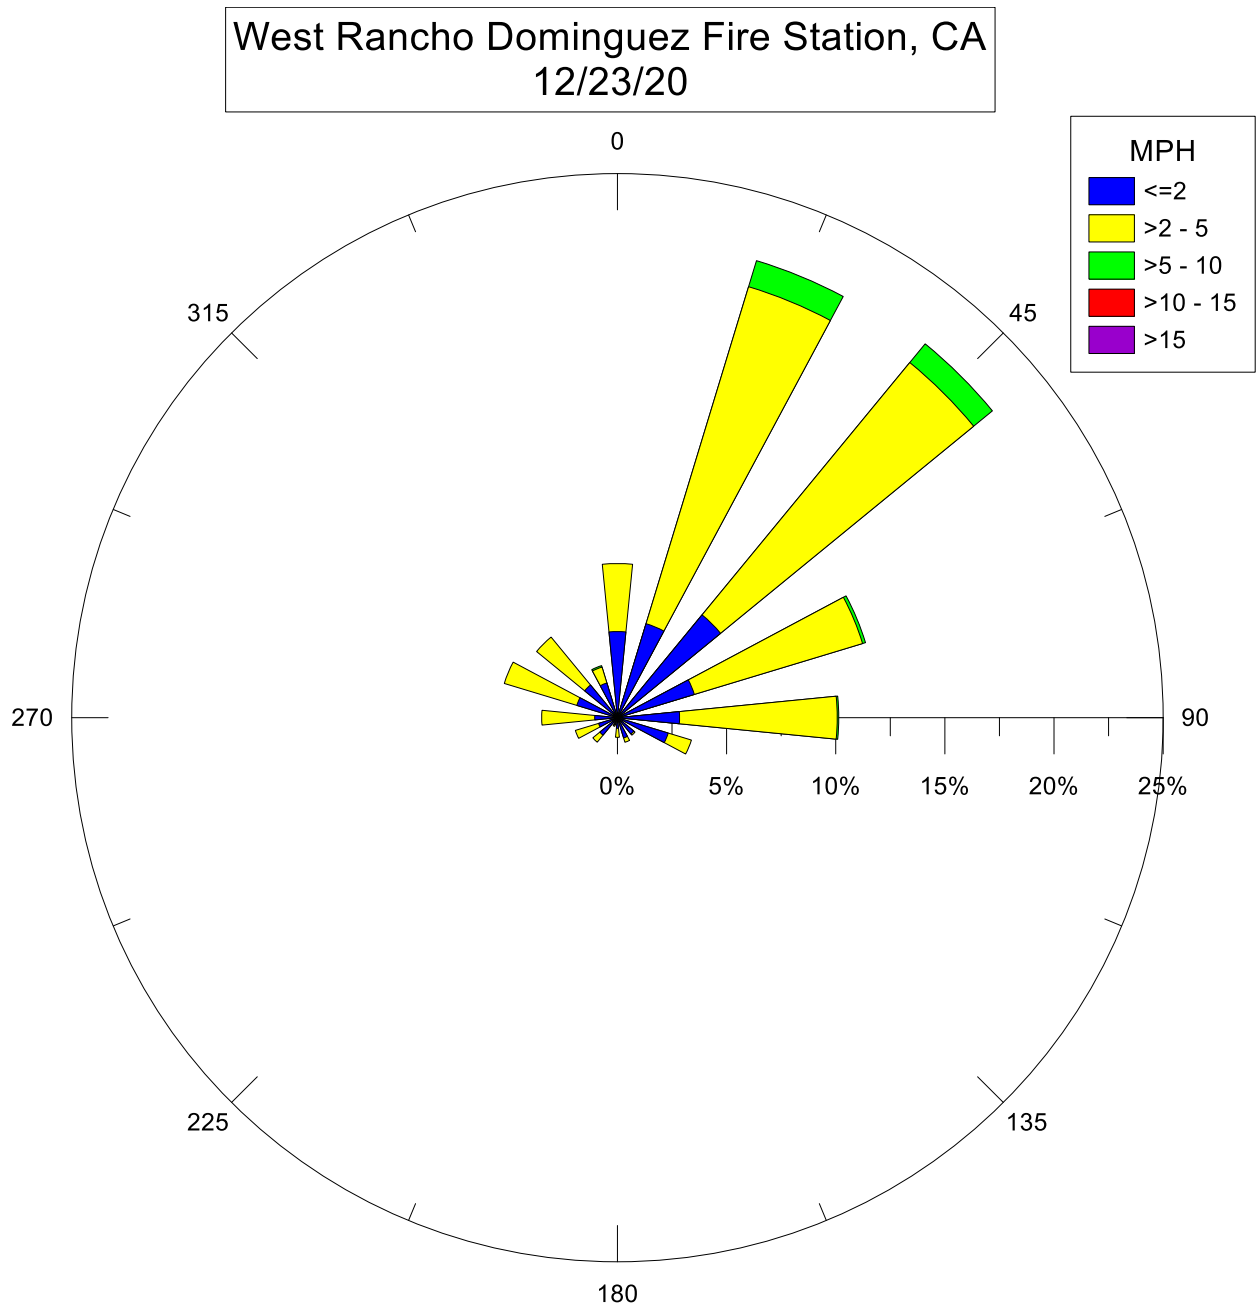

Note: Wind data for West Rancho Dominguez will be collected at West Rancho Dominguez Fire Station.