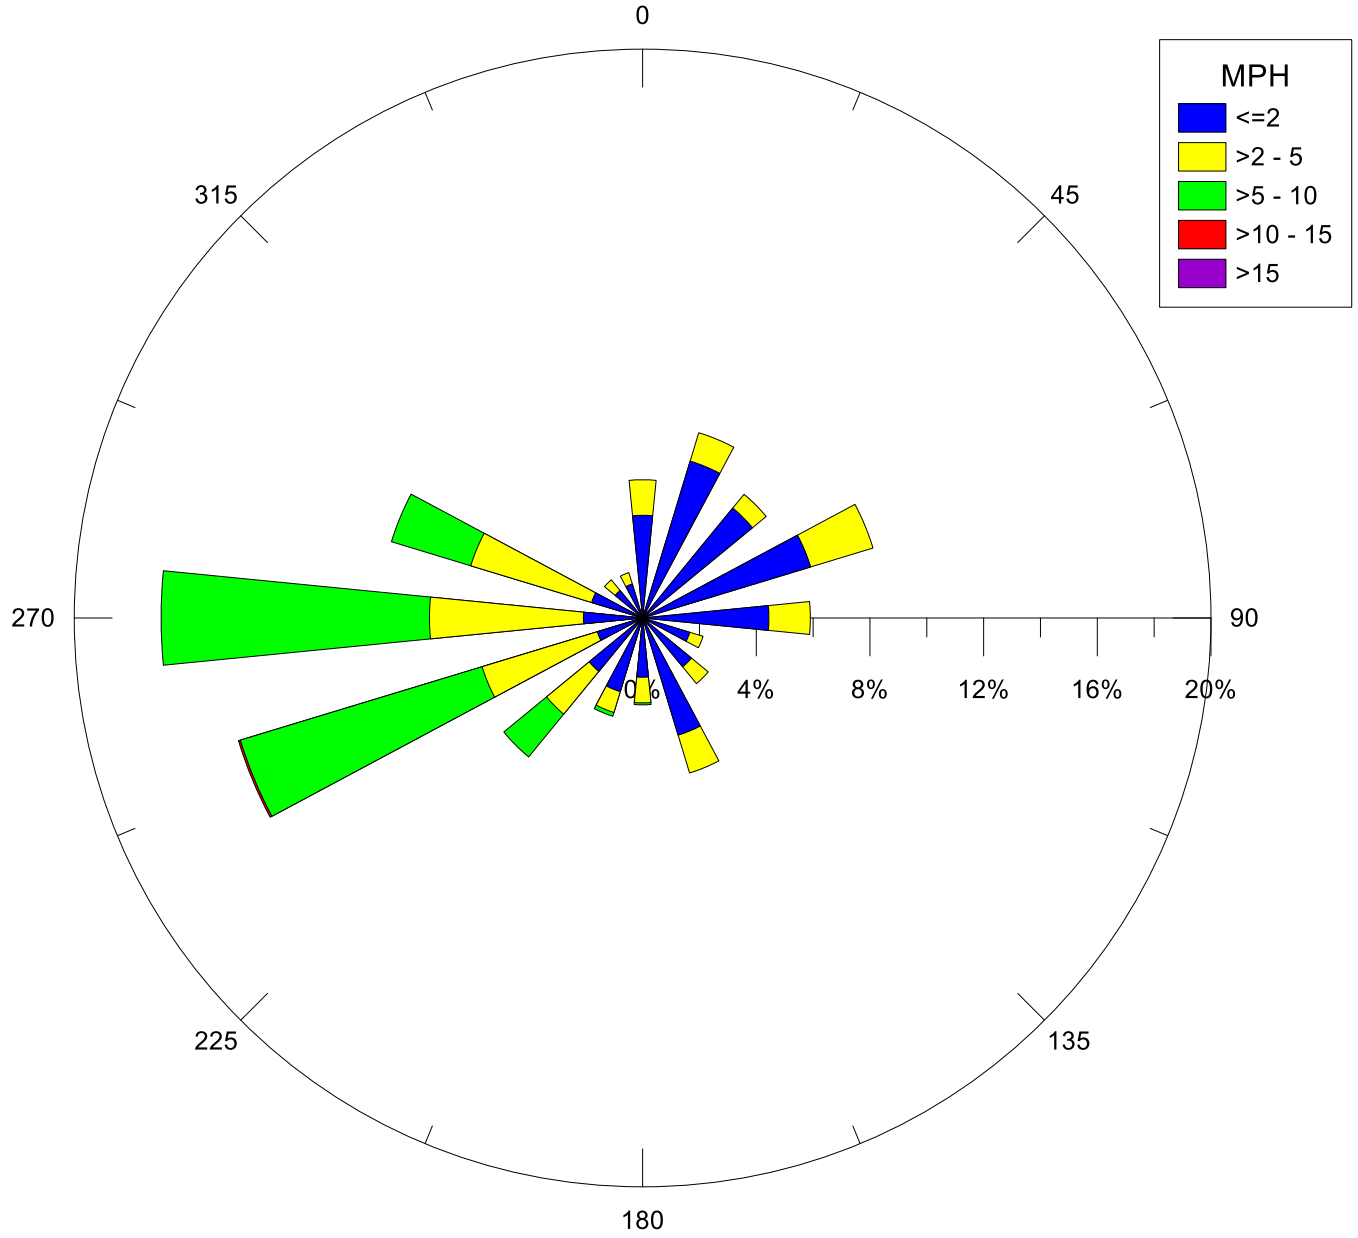

Note: Wind data for West Rancho Dominguez will be collected at West Rancho Dominguez Fire Station.

West Rancho Dominguez Fire Station, CA
09/19/21