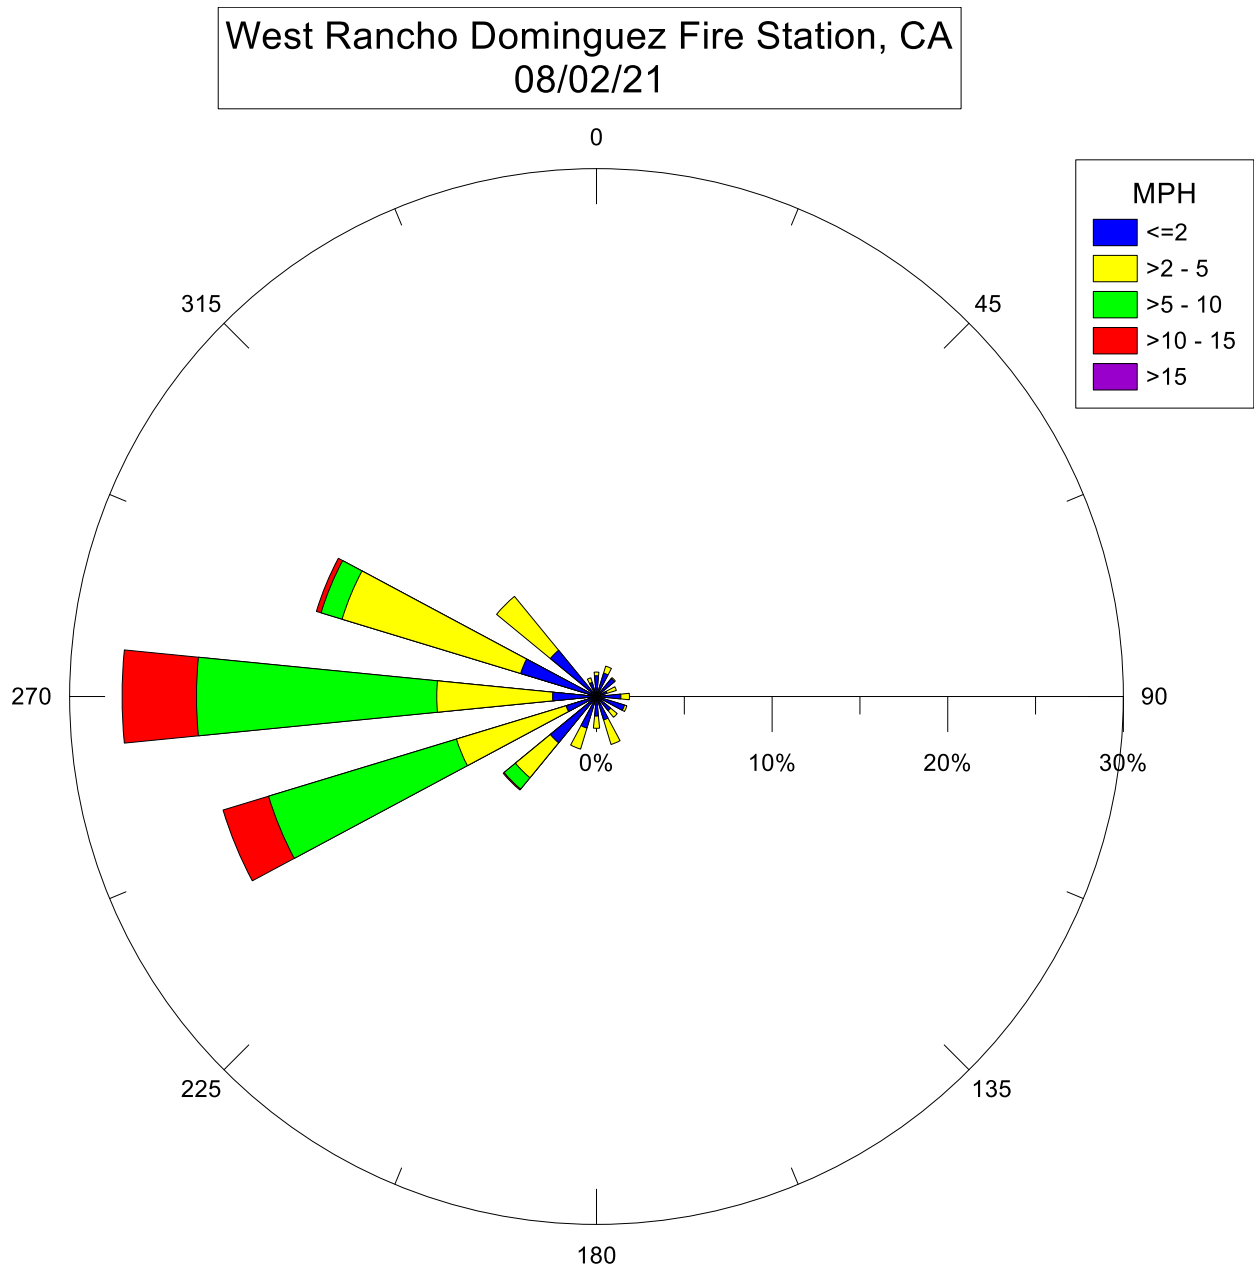

Note: Wind data for West Rancho Dominguez will be collected at West Rancho Dominguez Fire Station.