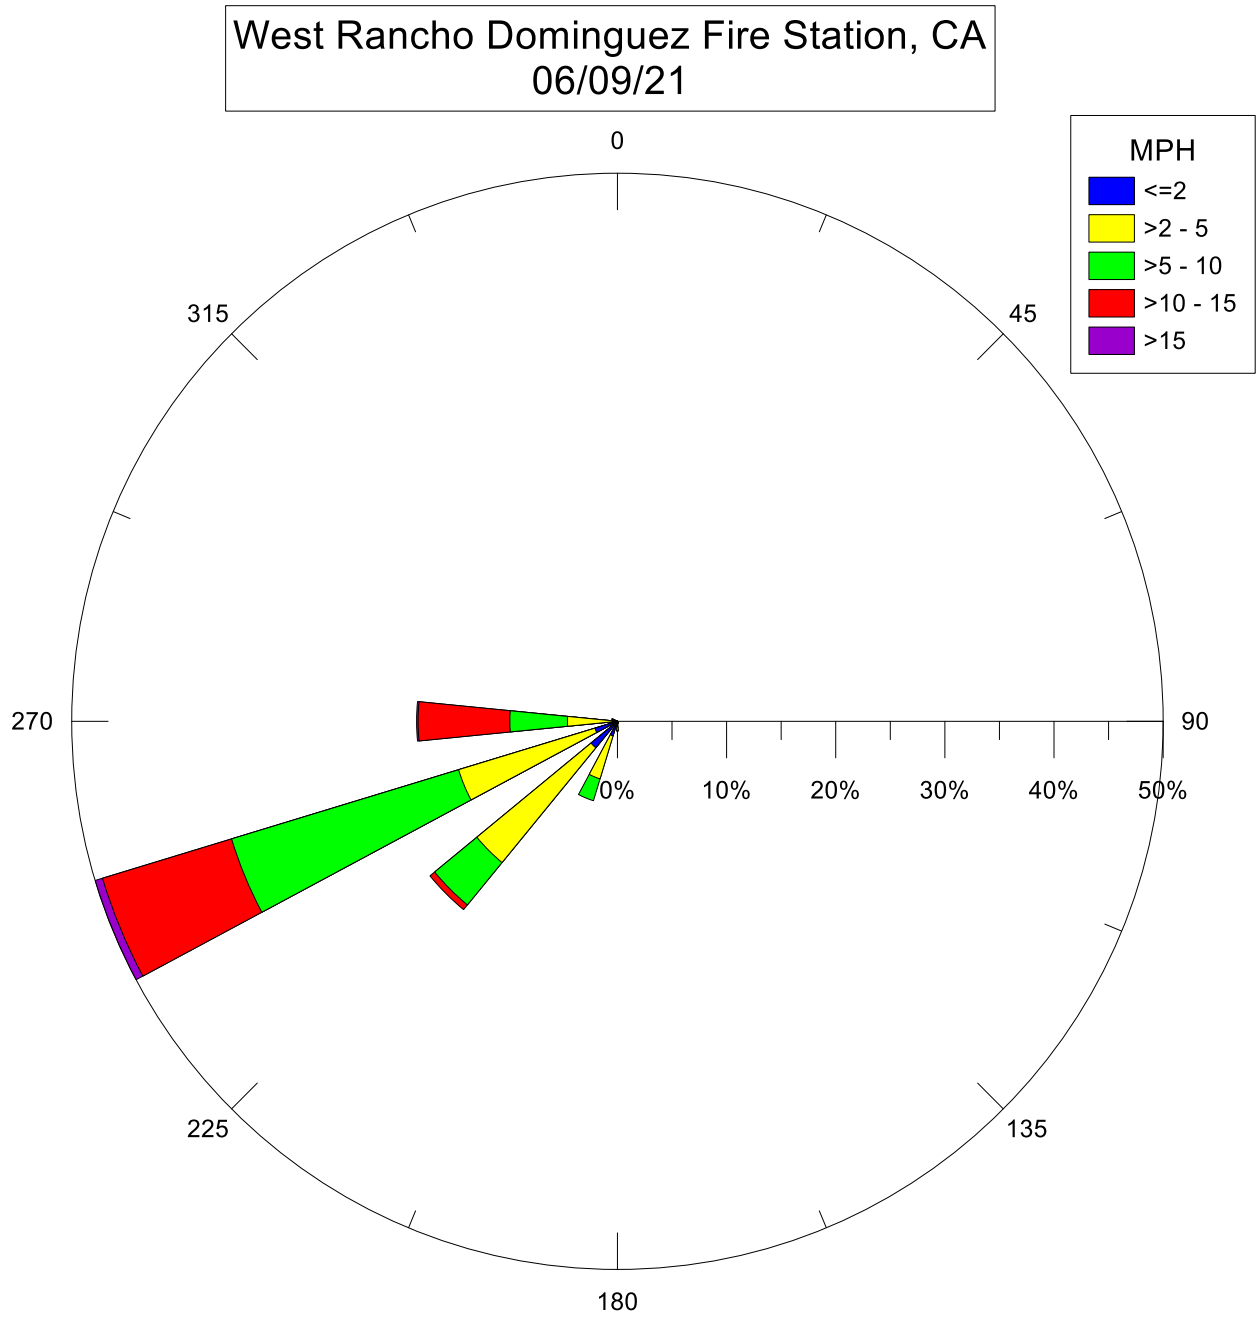

Note: Wind data for West Rancho Dominguez will be collected at West Rancho Dominguez Fire Station.