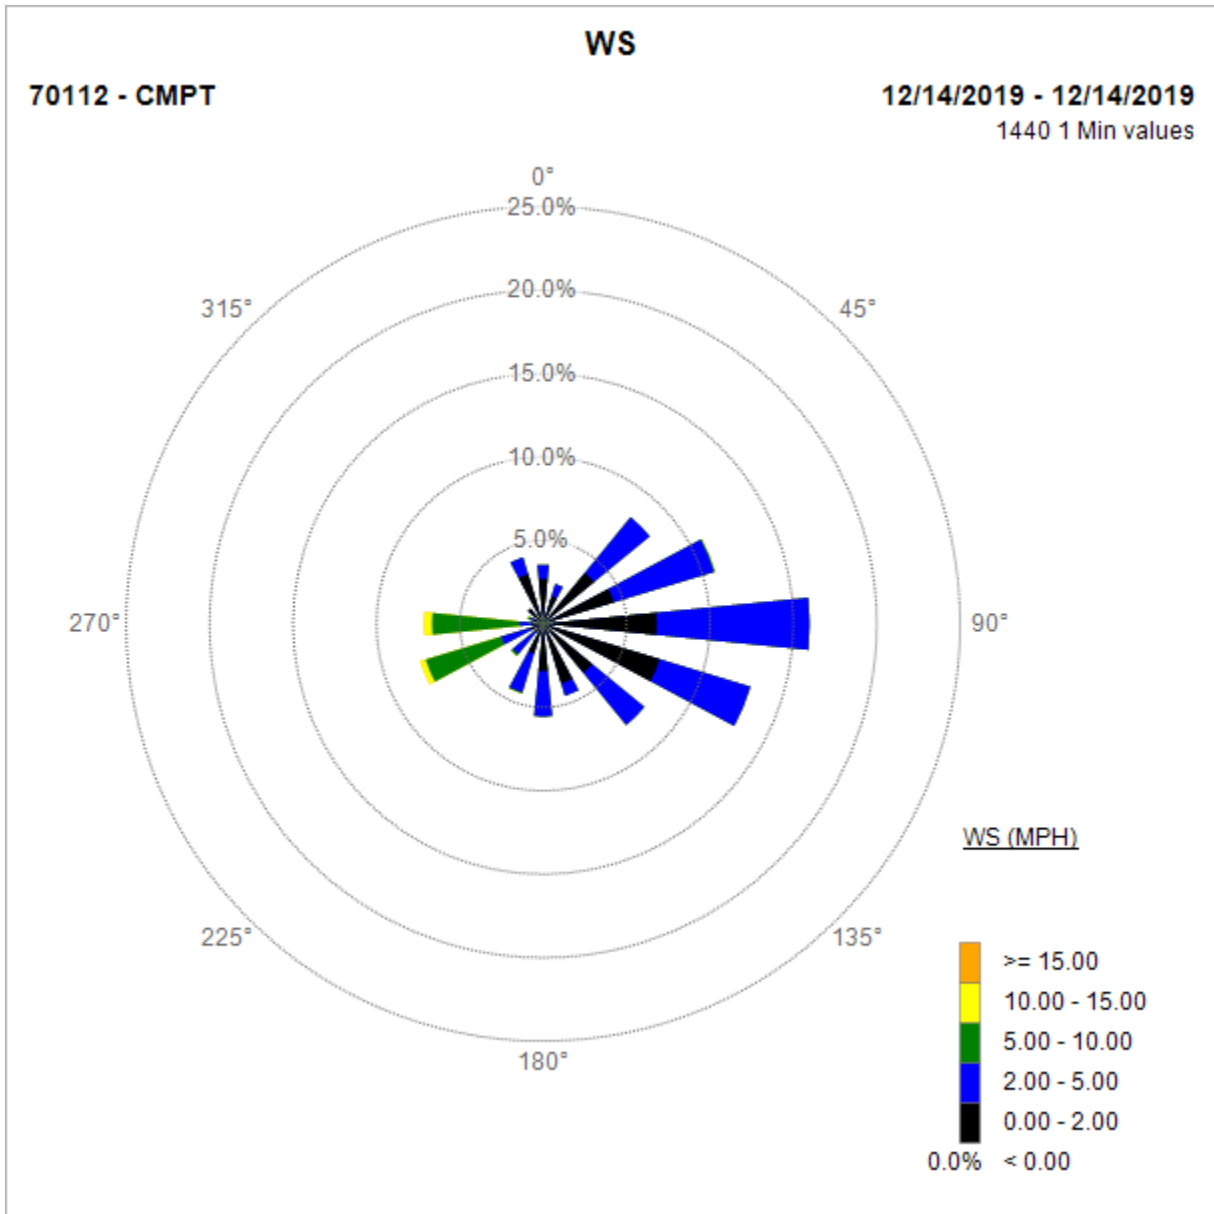

Note: Wind data for West Rancho Dominguez will be collected at Compton Air Monitoring Site on 12/14/2019. Wind data from Compton/Woodley Airport is unavailable.

Compton Air Monitoring Station 12/14/19