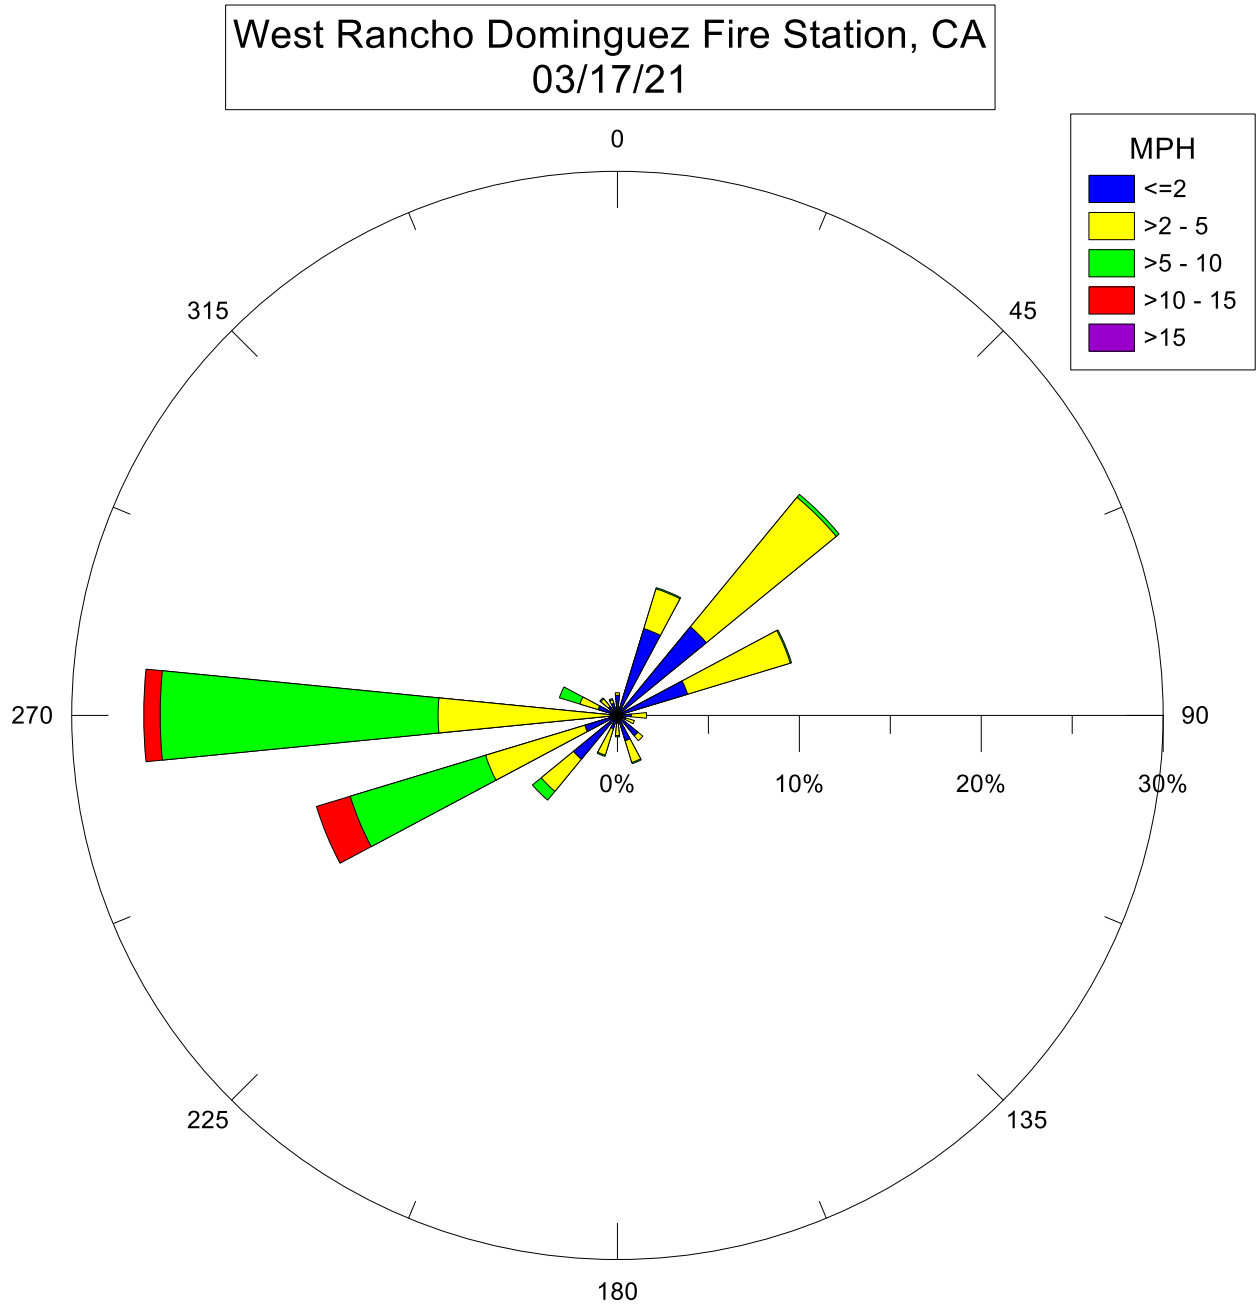

Note: Wind data for West Rancho Dominguez will be collected at West Rancho Dominguez Fire Station.