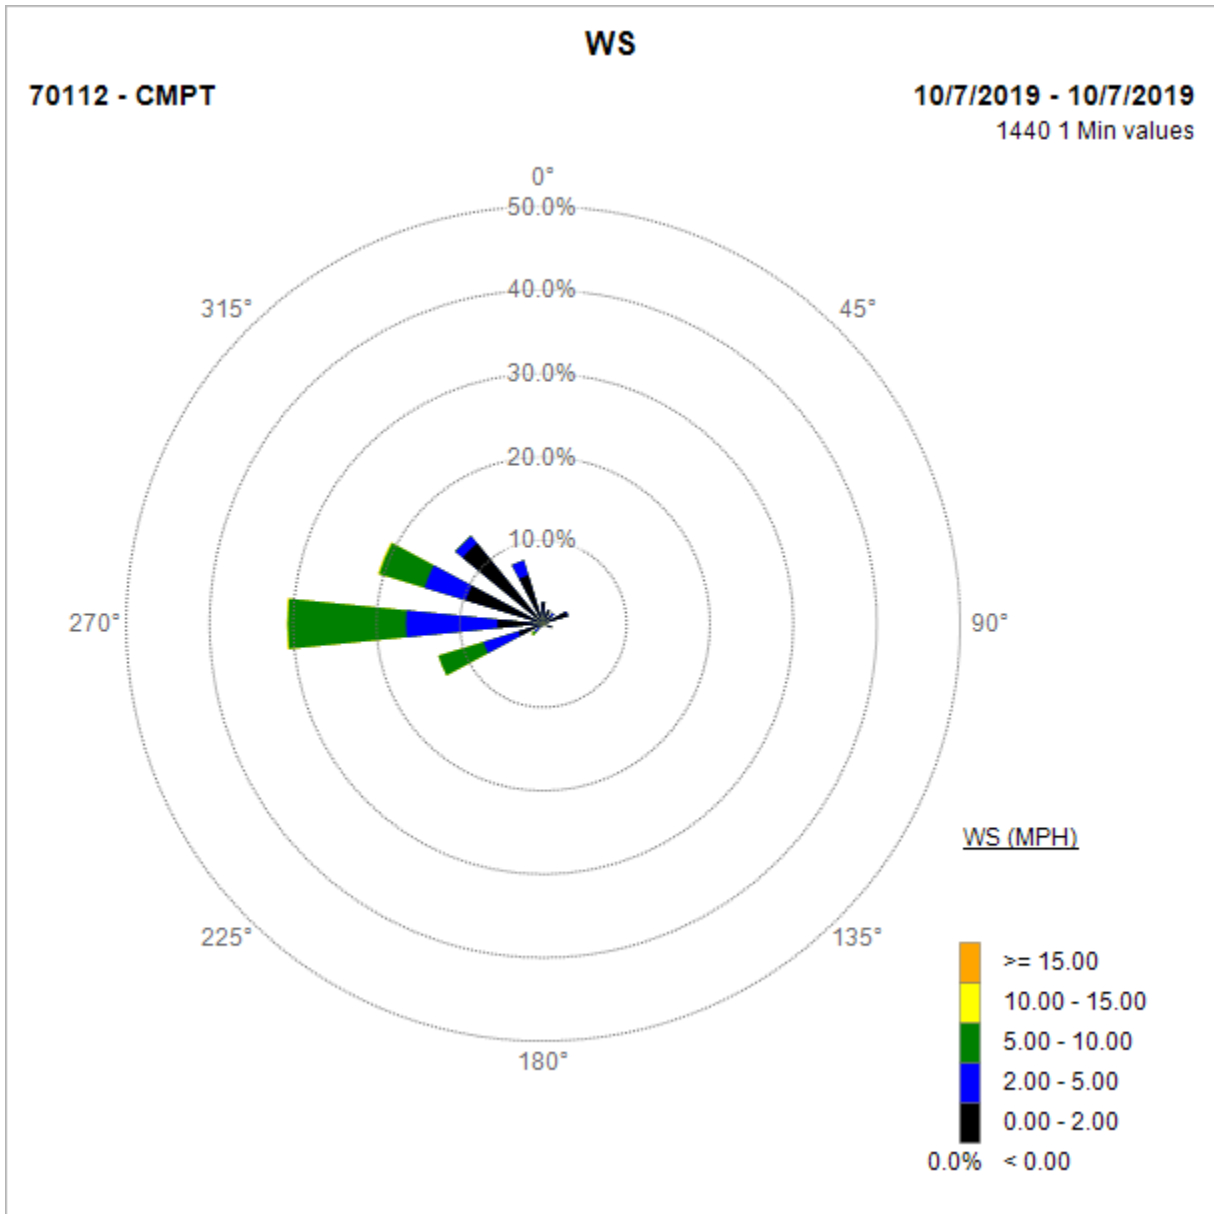

Note: Wind data for West Rancho Dominguez will be collected at Compton Air Monitoring Site on 10/07/2019. Wind data from Compton/Woodley Airport is unavailable.

Compton Air Monitoring Station 10/07/19