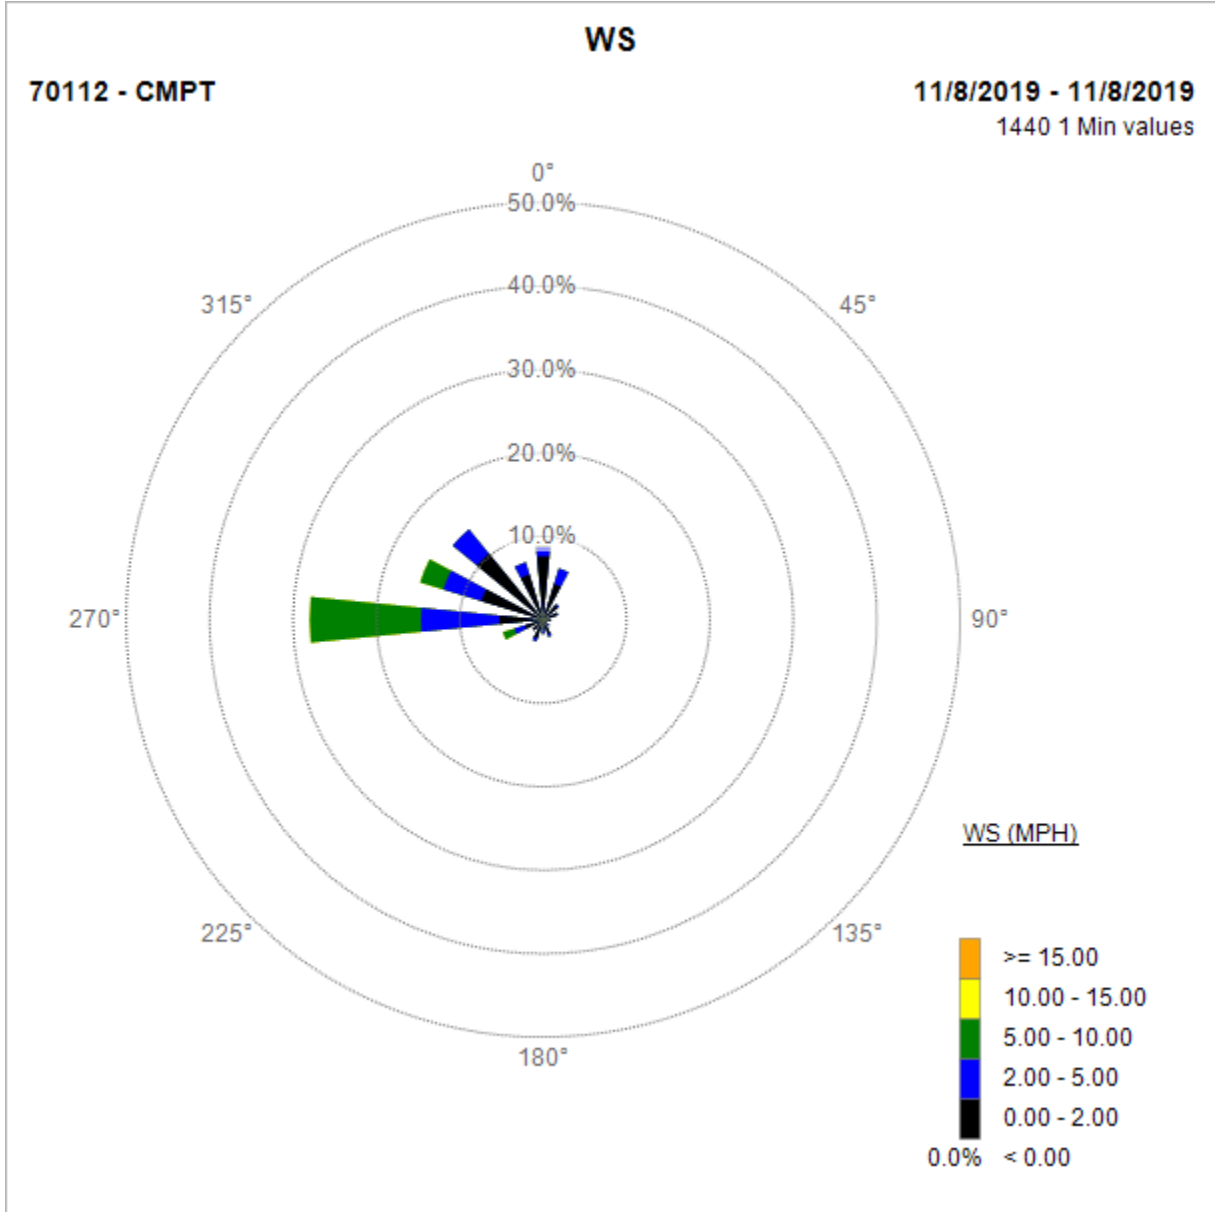

Note: Wind data for West Rancho Dominguez will be collected at Compton Air Monitoring Site on 11/08/2019. Wind data from Compton/Woodley Airport is unavailable.

Compton Air Monitoring Station 11/08/19