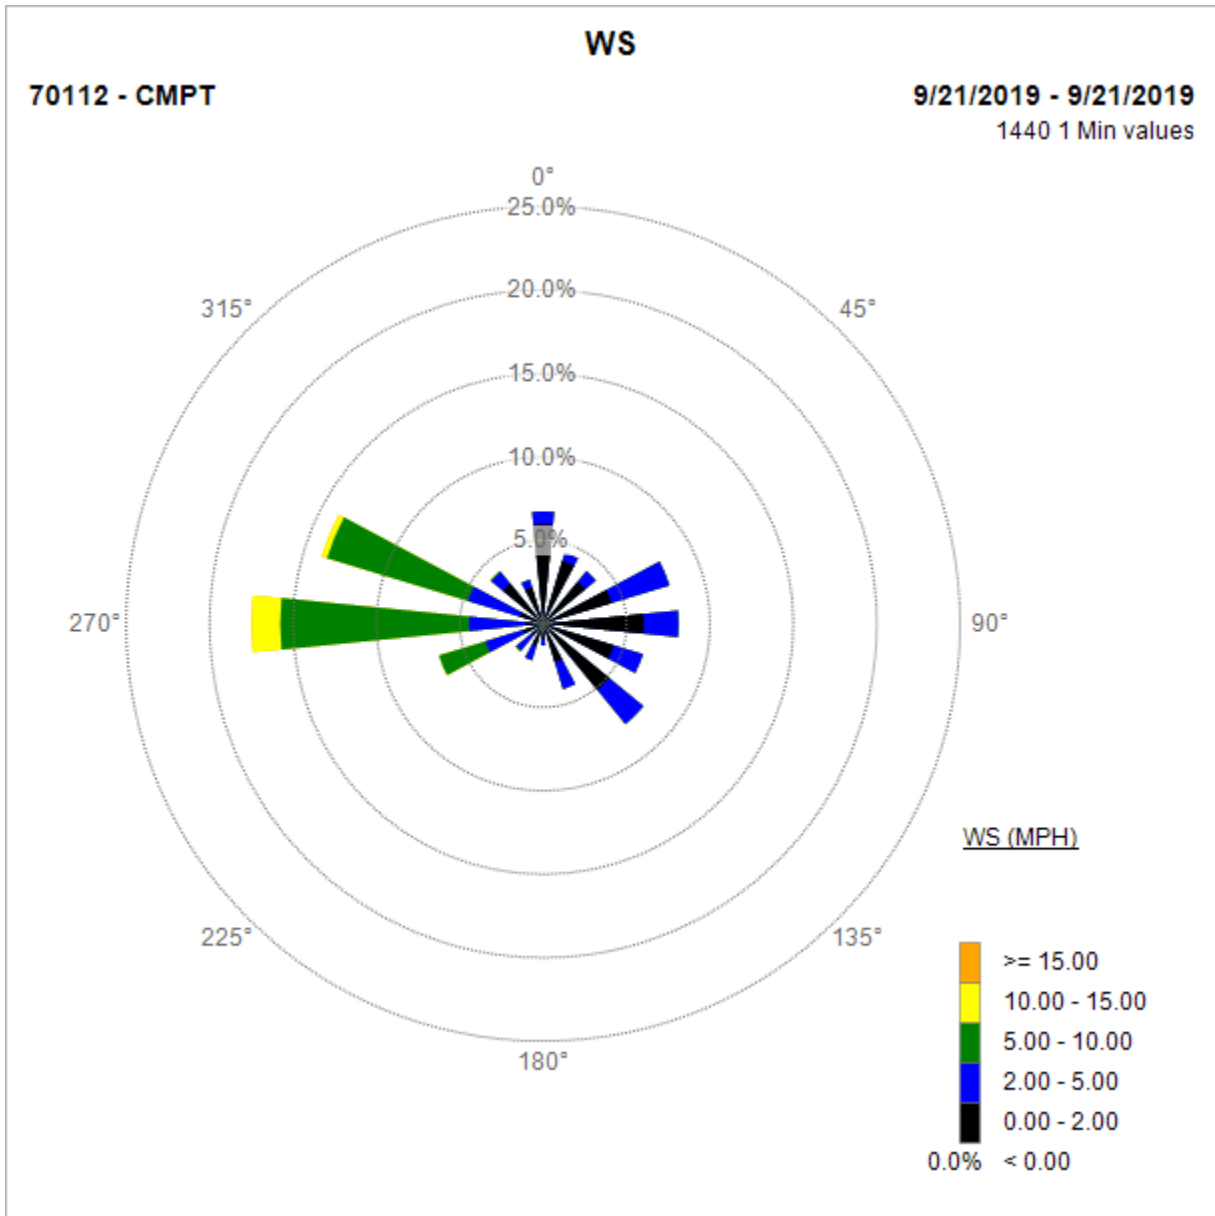

Note: Wind data for West Rancho Dominguez will be collected at Compton Air Monitoring Site on 09/21/2019. Wind data from Compton/Woodley Airport is unavailable.

Compton Air Monitoring Station 09/21/19