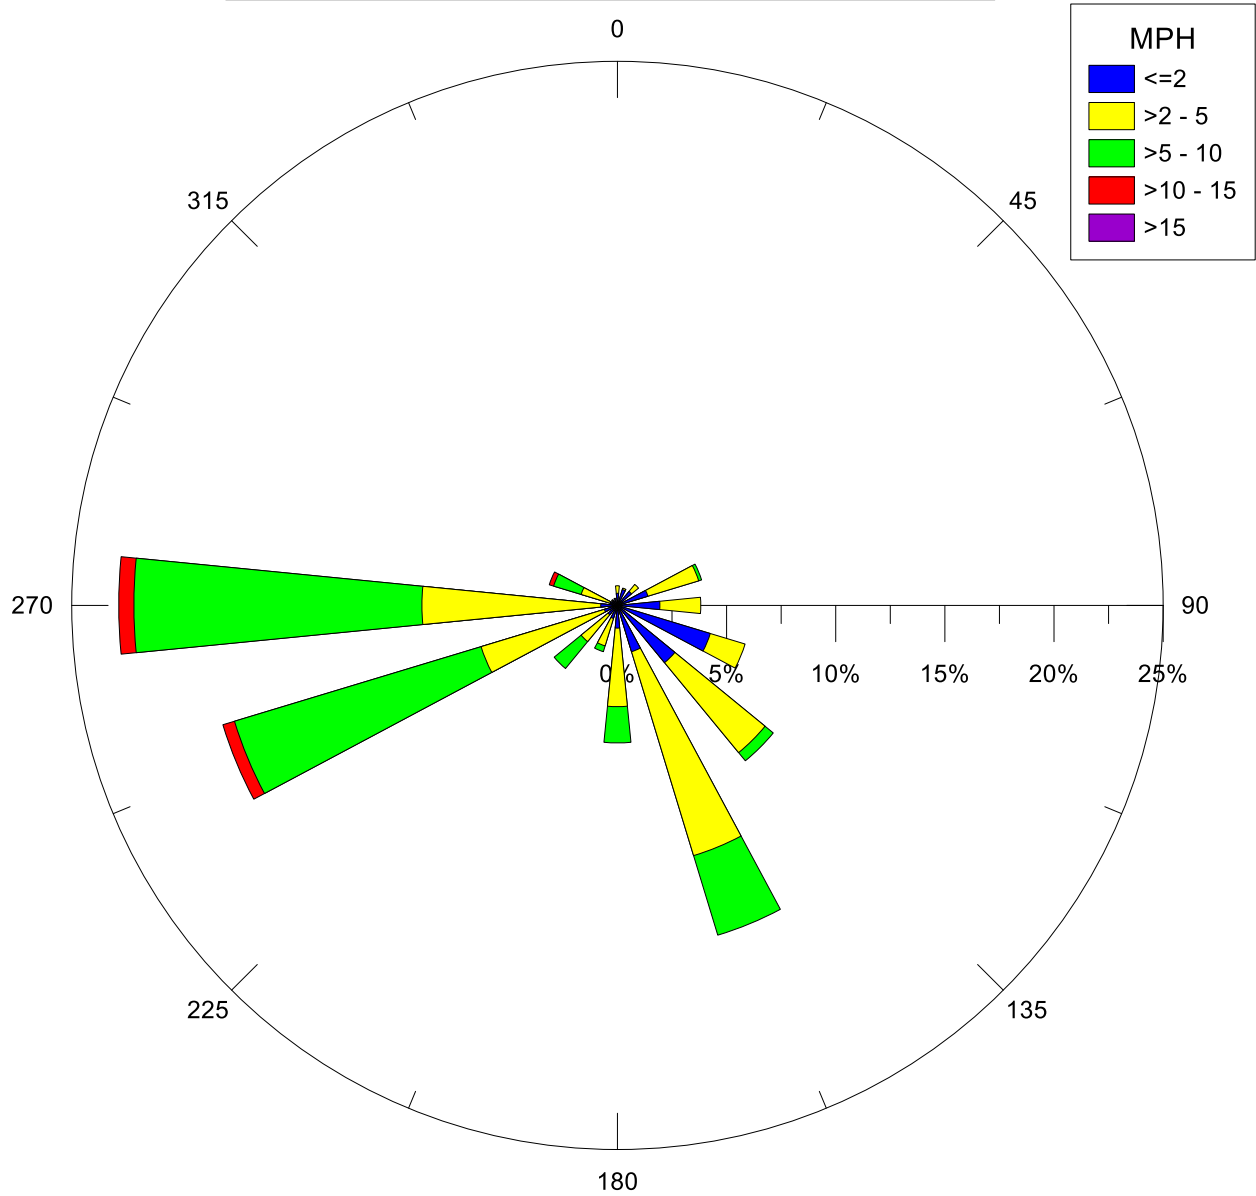

Note: Wind data for West Rancho Dominguez will be collected at West Rancho Dominguez Fire Station.

West Rancho Dominguez Fire Station, CA
07/23/20