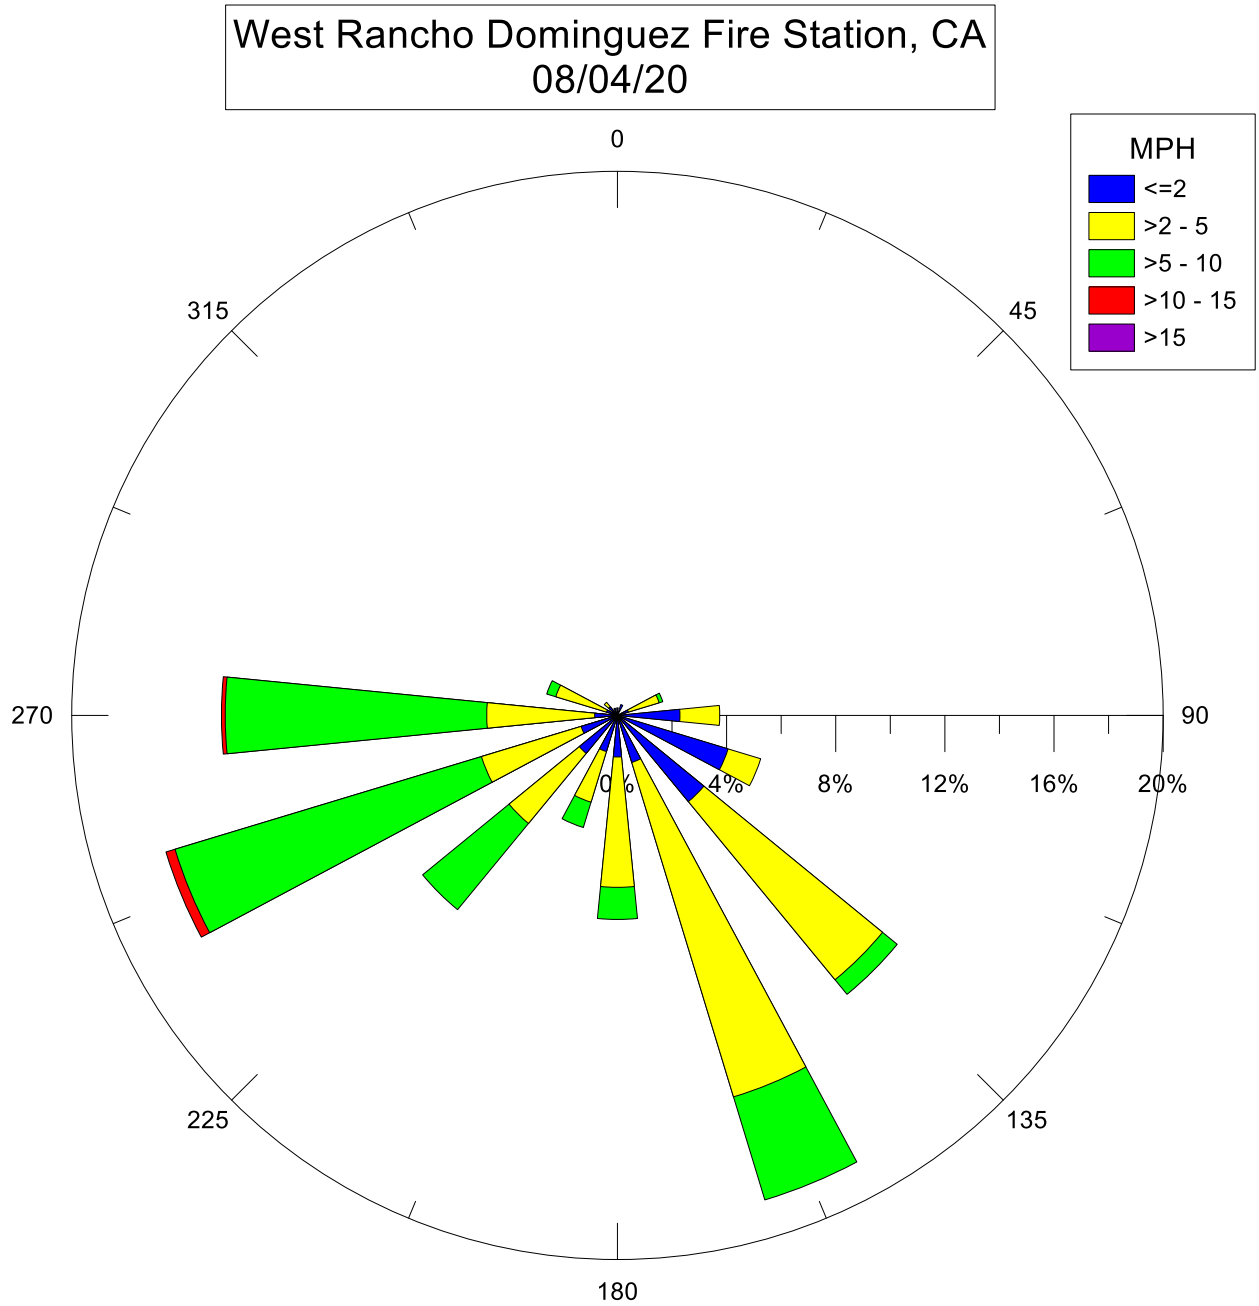

Note: Wind data for West Rancho Dominguez will be collected at West Rancho Dominguez Fire Station.