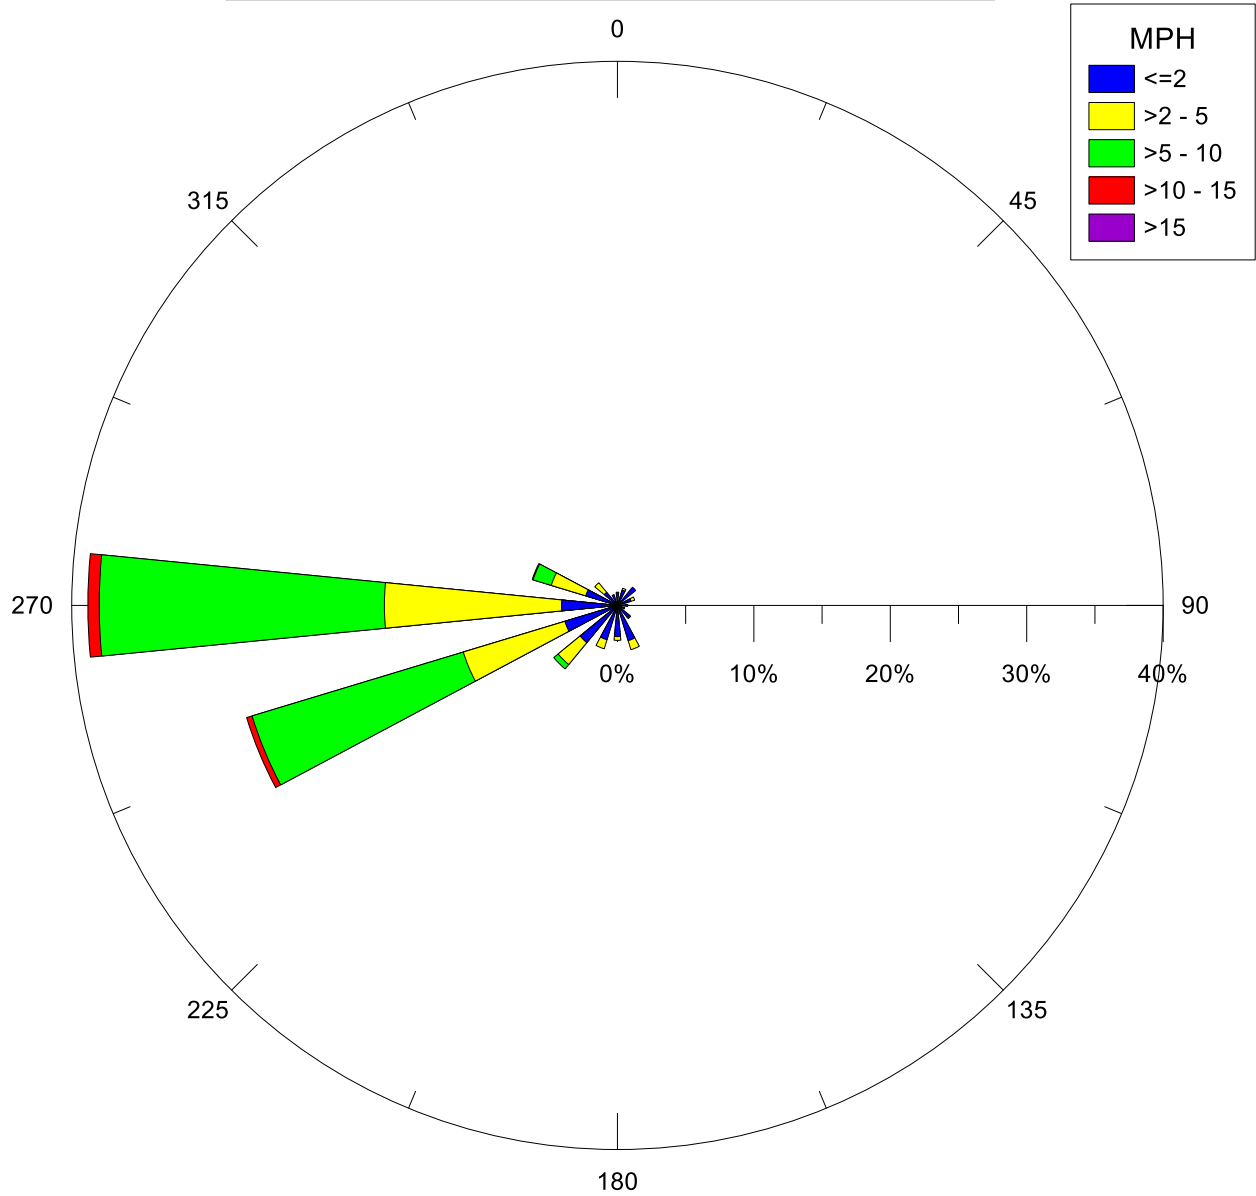

Note: Wind data for West Rancho Dominguez will be collected at West Rancho Dominguez Fire Station.

West Rancho Dominguez Fire Station, CA
09/09/20