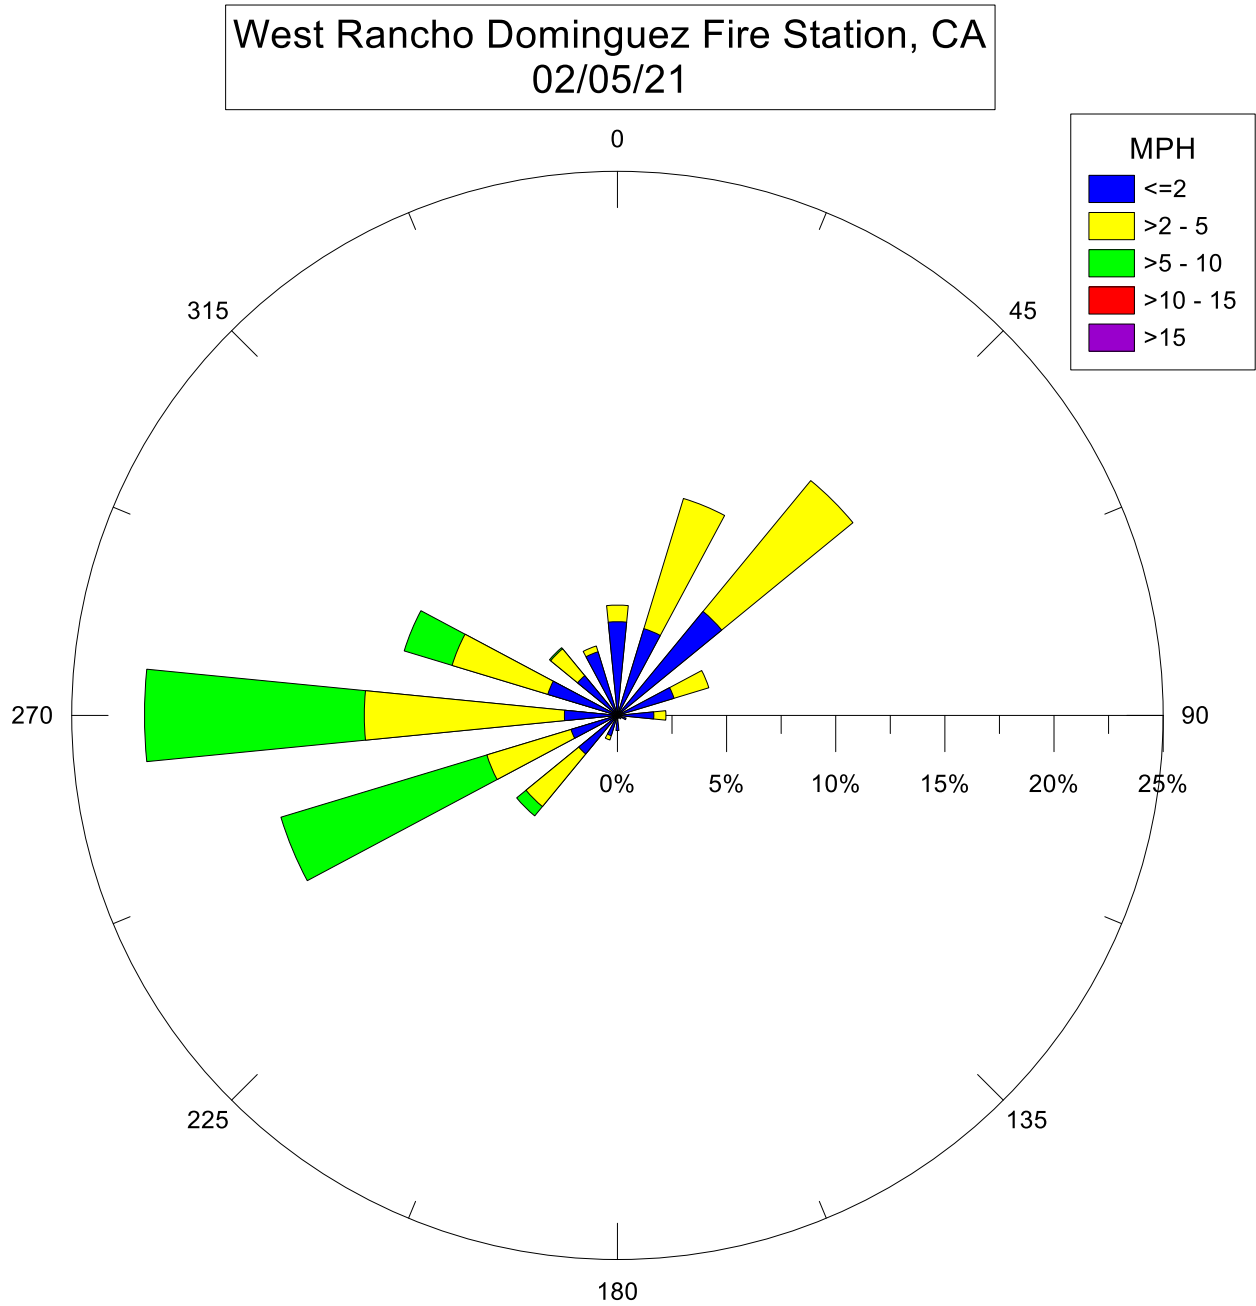

Note: Wind data for West Rancho Dominguez will be collected at West Rancho Dominguez Fire Station.