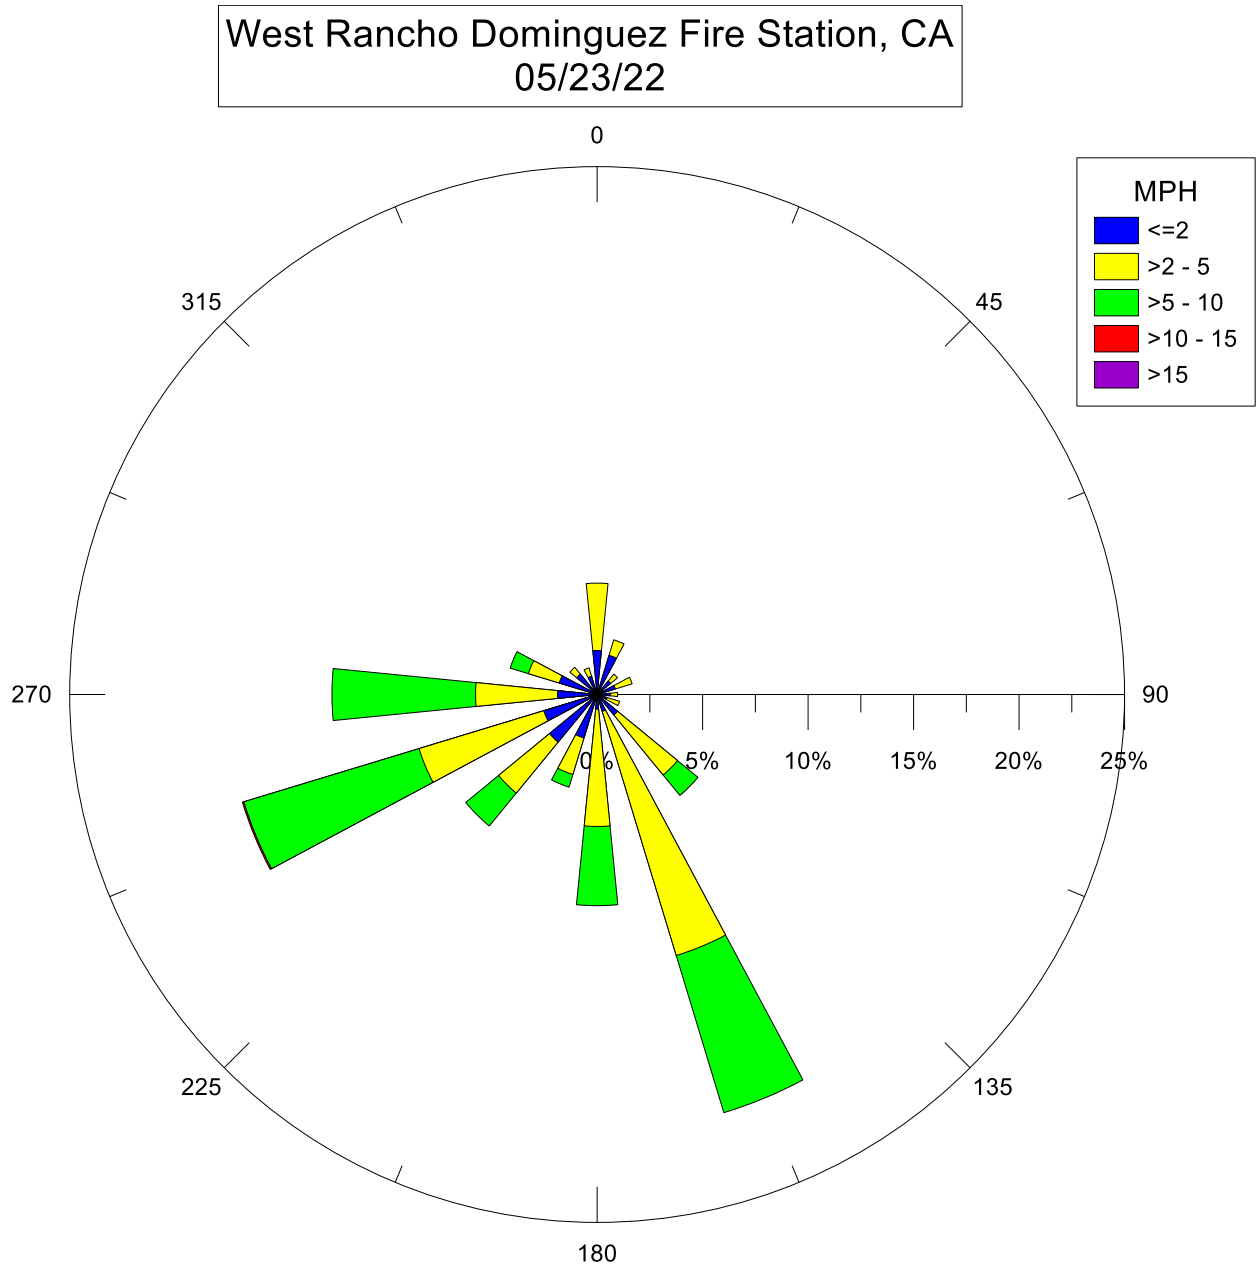

Note: Wind data for West Rancho Dominguez will be collected at West Rancho Dominguez Fire Station.