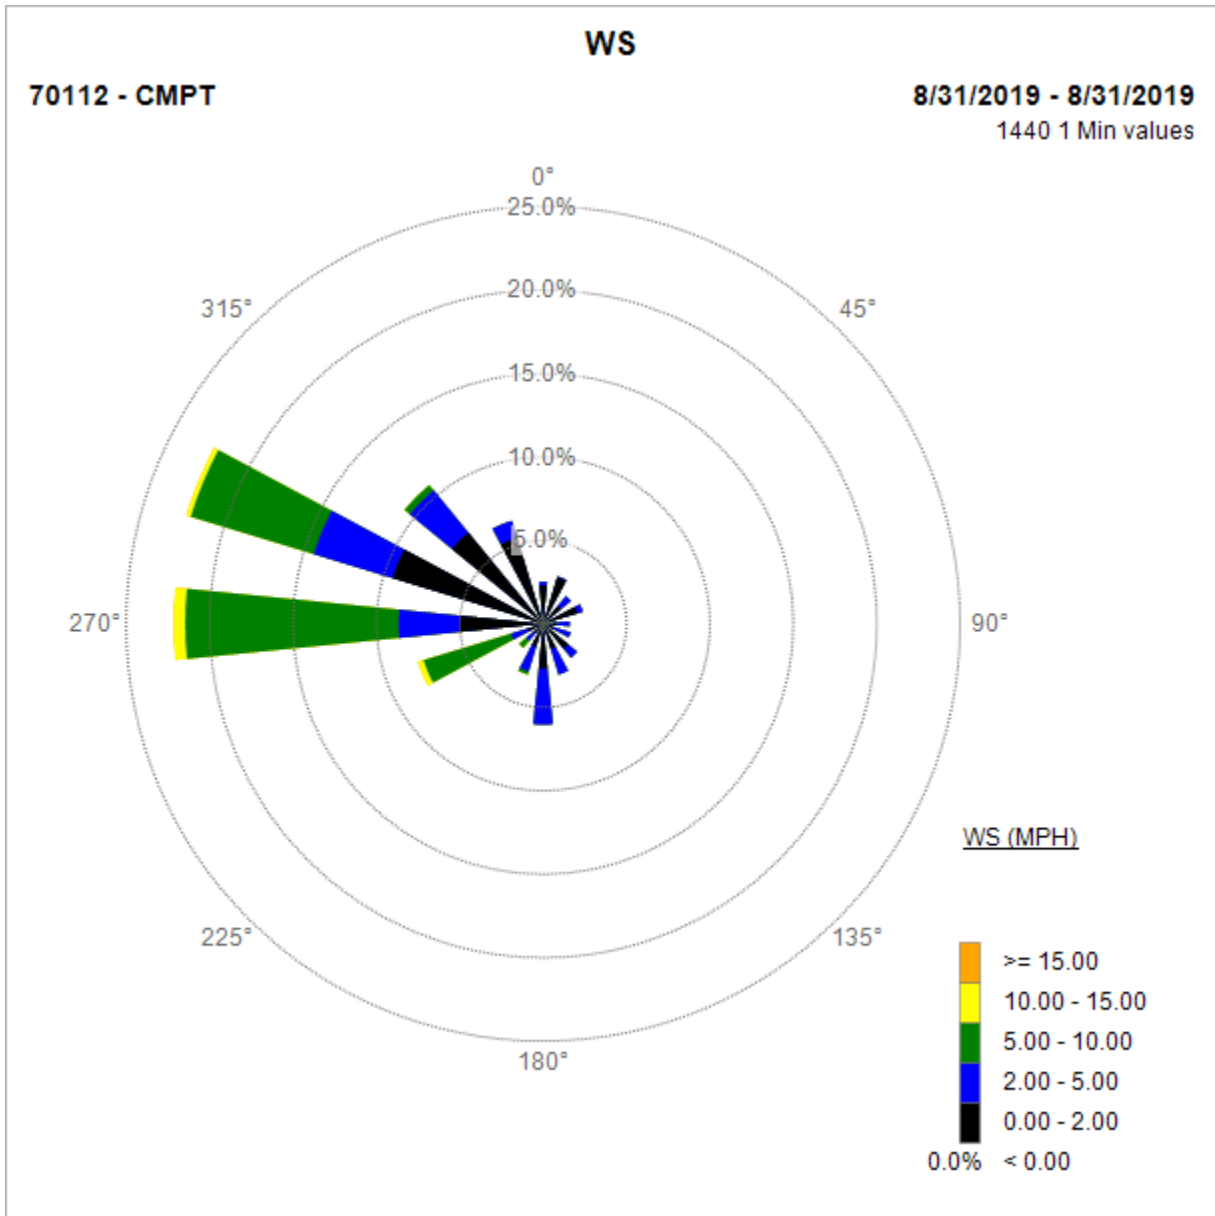

Note: Wind data for West Rancho Dominguez will be collected at Compton Air Monitoring Site on 08/31/2019. Wind data from Compton/Woodley Airport is unavailable.

Compton Air Monitoring Station 08/31/19