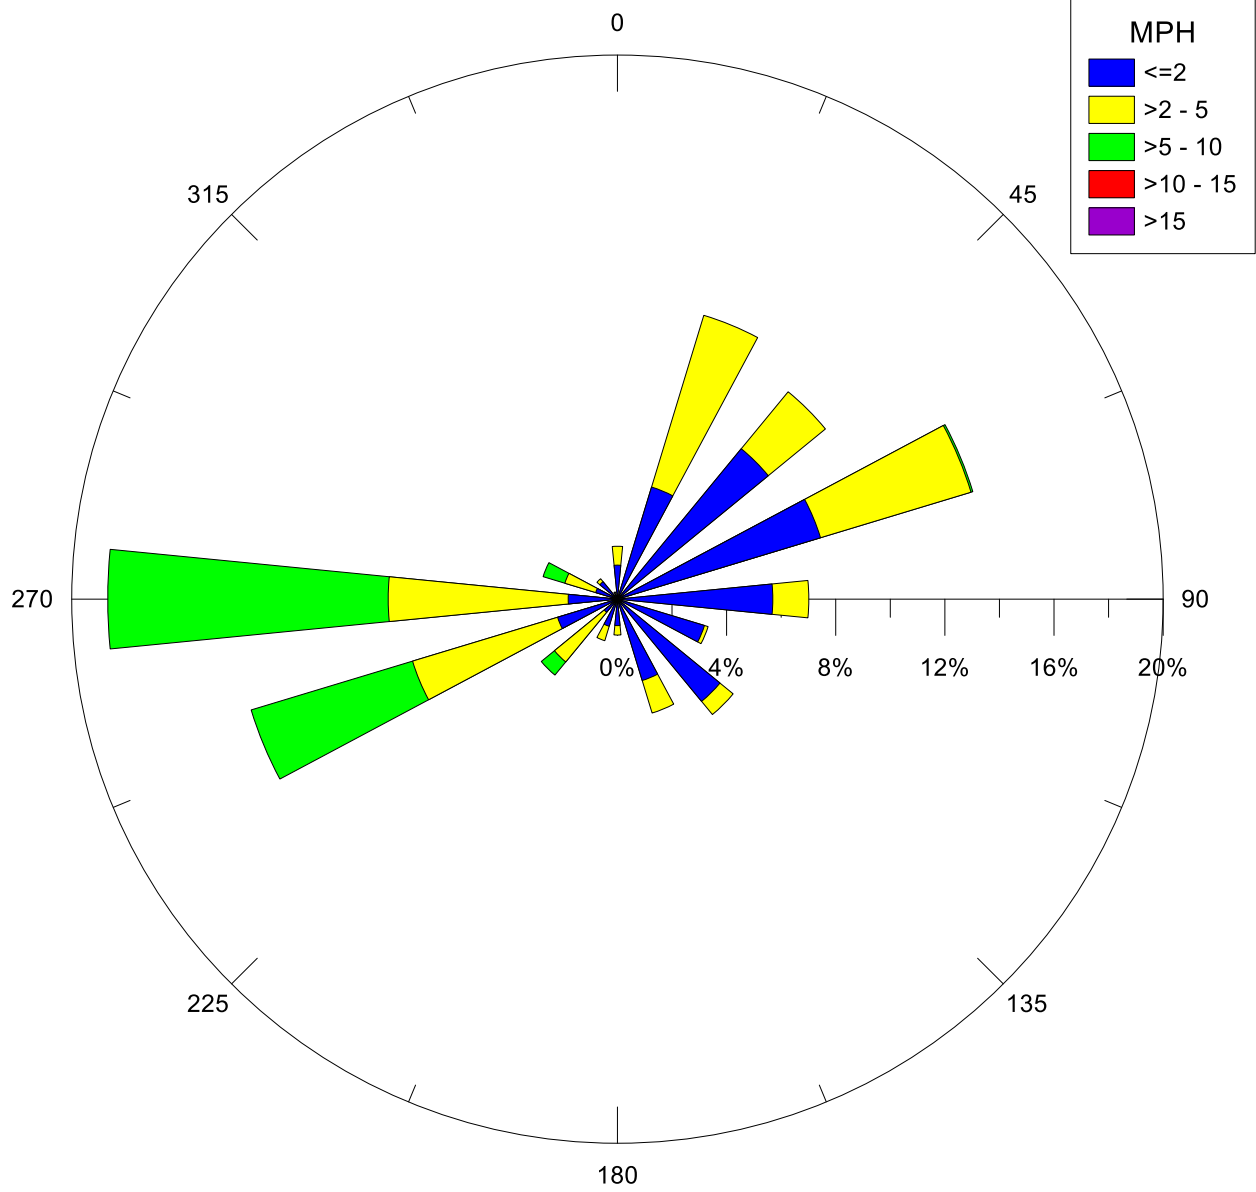

Note: Wind data for West Rancho Dominguez will be collected at West Rancho Dominguez Fire Station.

West Rancho Dominguez Fire Station, CA
10/30/20