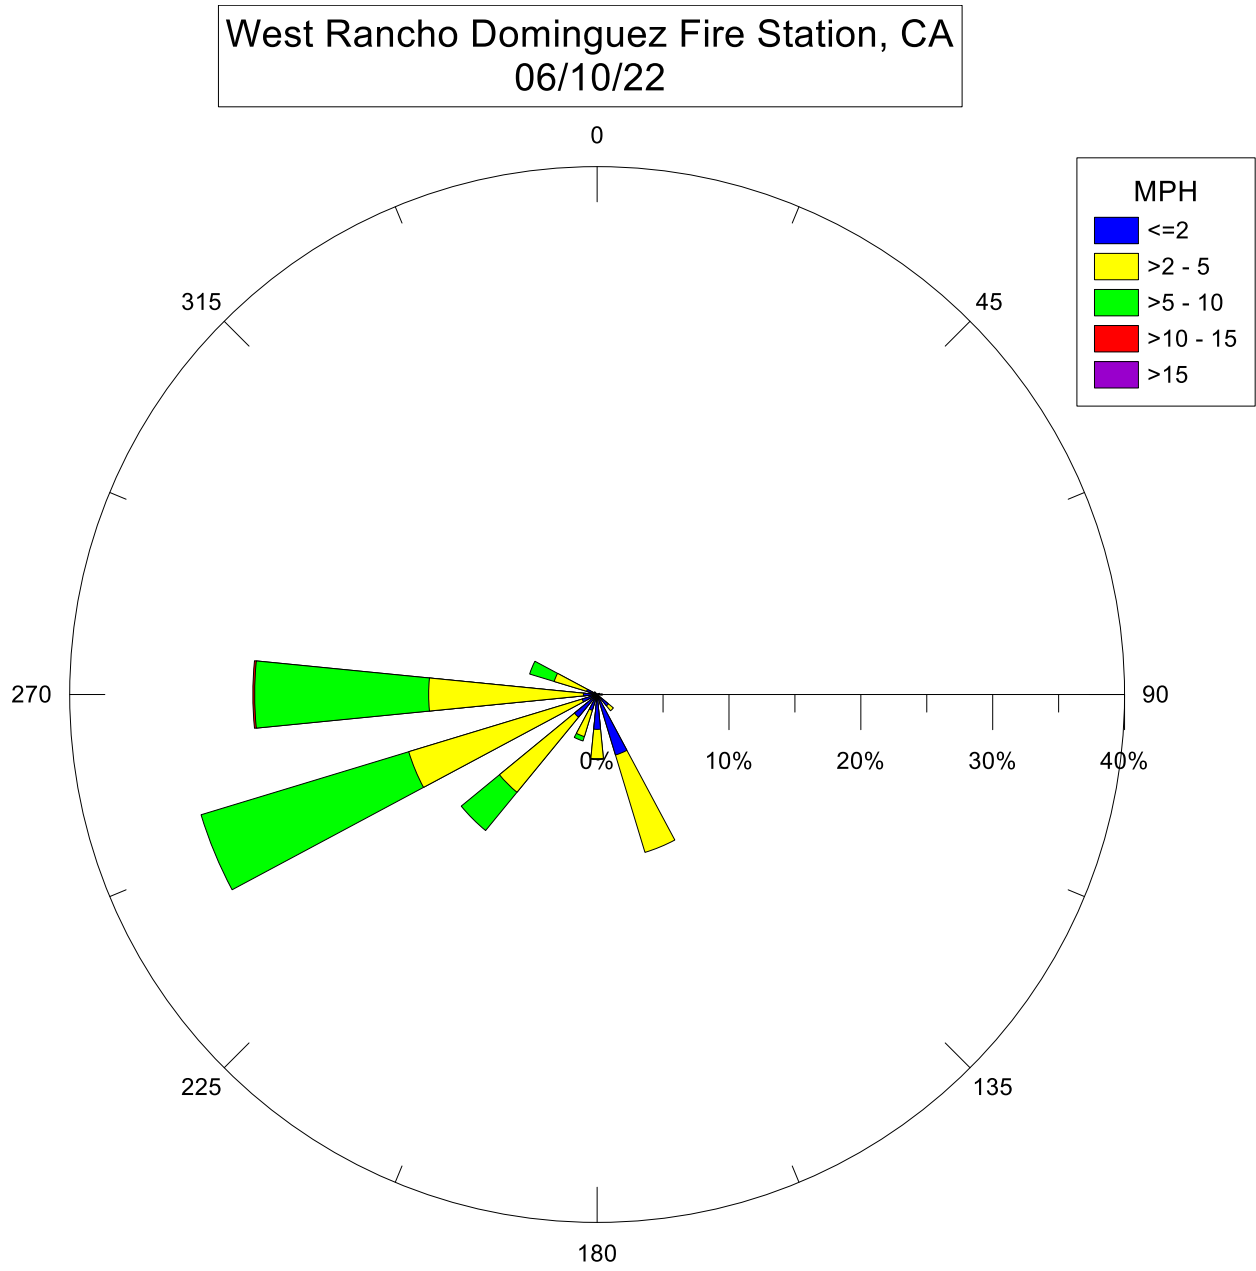

Note: Wind data for West Rancho Dominguez will be collected at West Rancho Dominguez Fire Station.

Note: Wind data for West Rancho Dominguez will be collected at West Rancho Dominguez Fire Station.

Note: Wind data for West Rancho Dominguez will be collected at West Rancho Dominguez Fire Station.