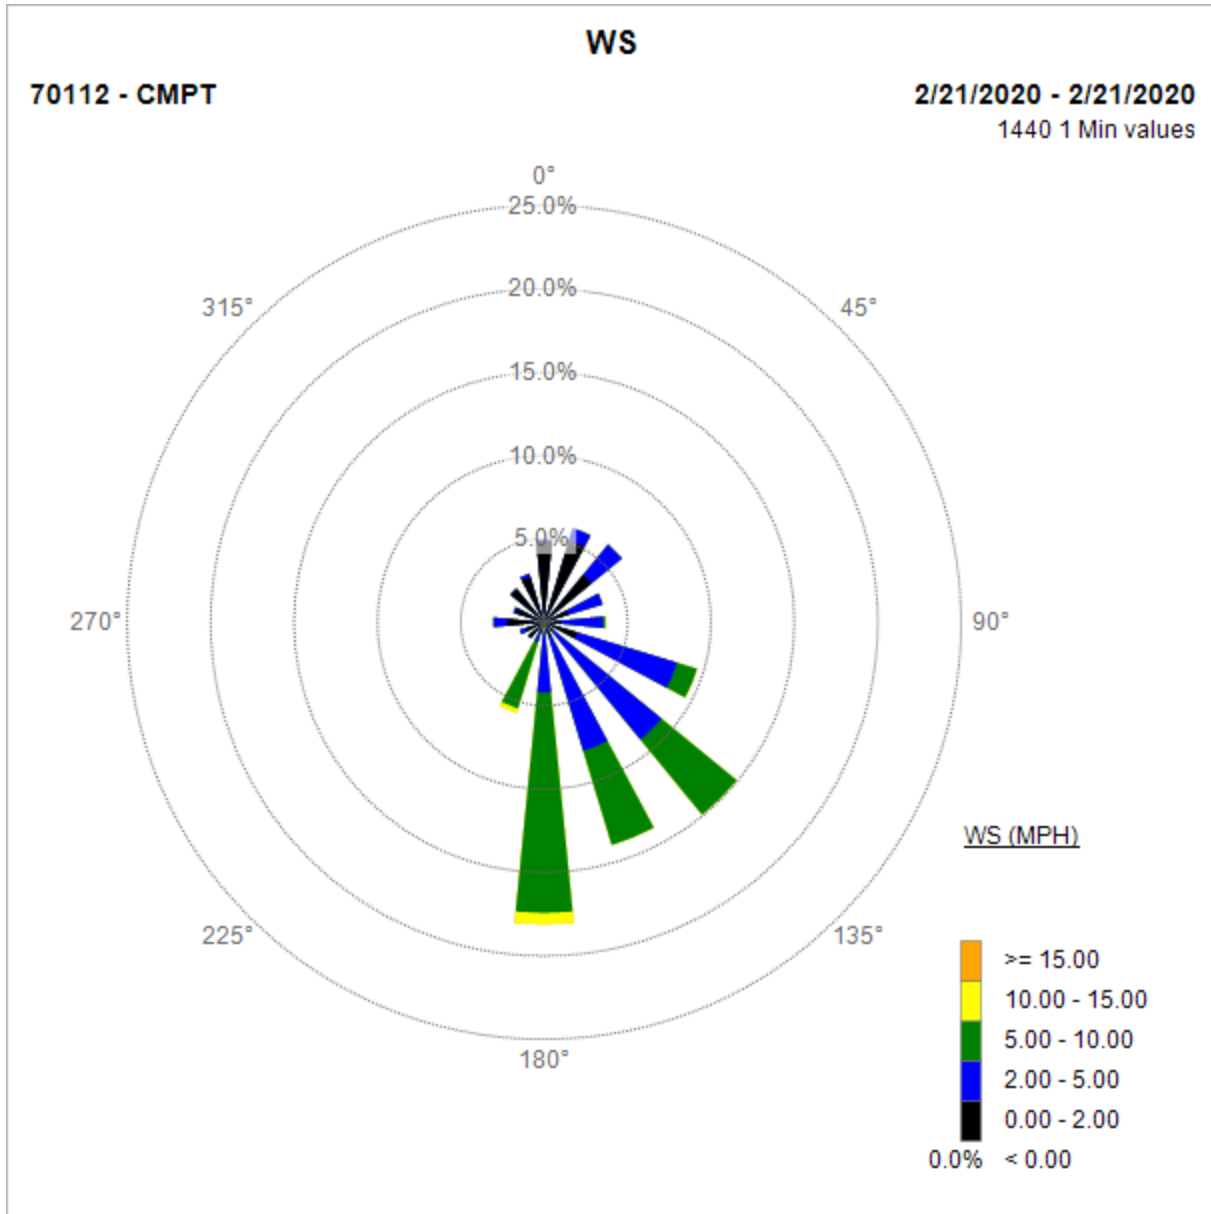

Note: Wind data for West Rancho Dominguez will be collected at Compton Air Monitoring Site on 02/21/2020. Wind data from Compton/Woodley Airport is unavailable.

Compton Air Monitoring Station 02/21/20