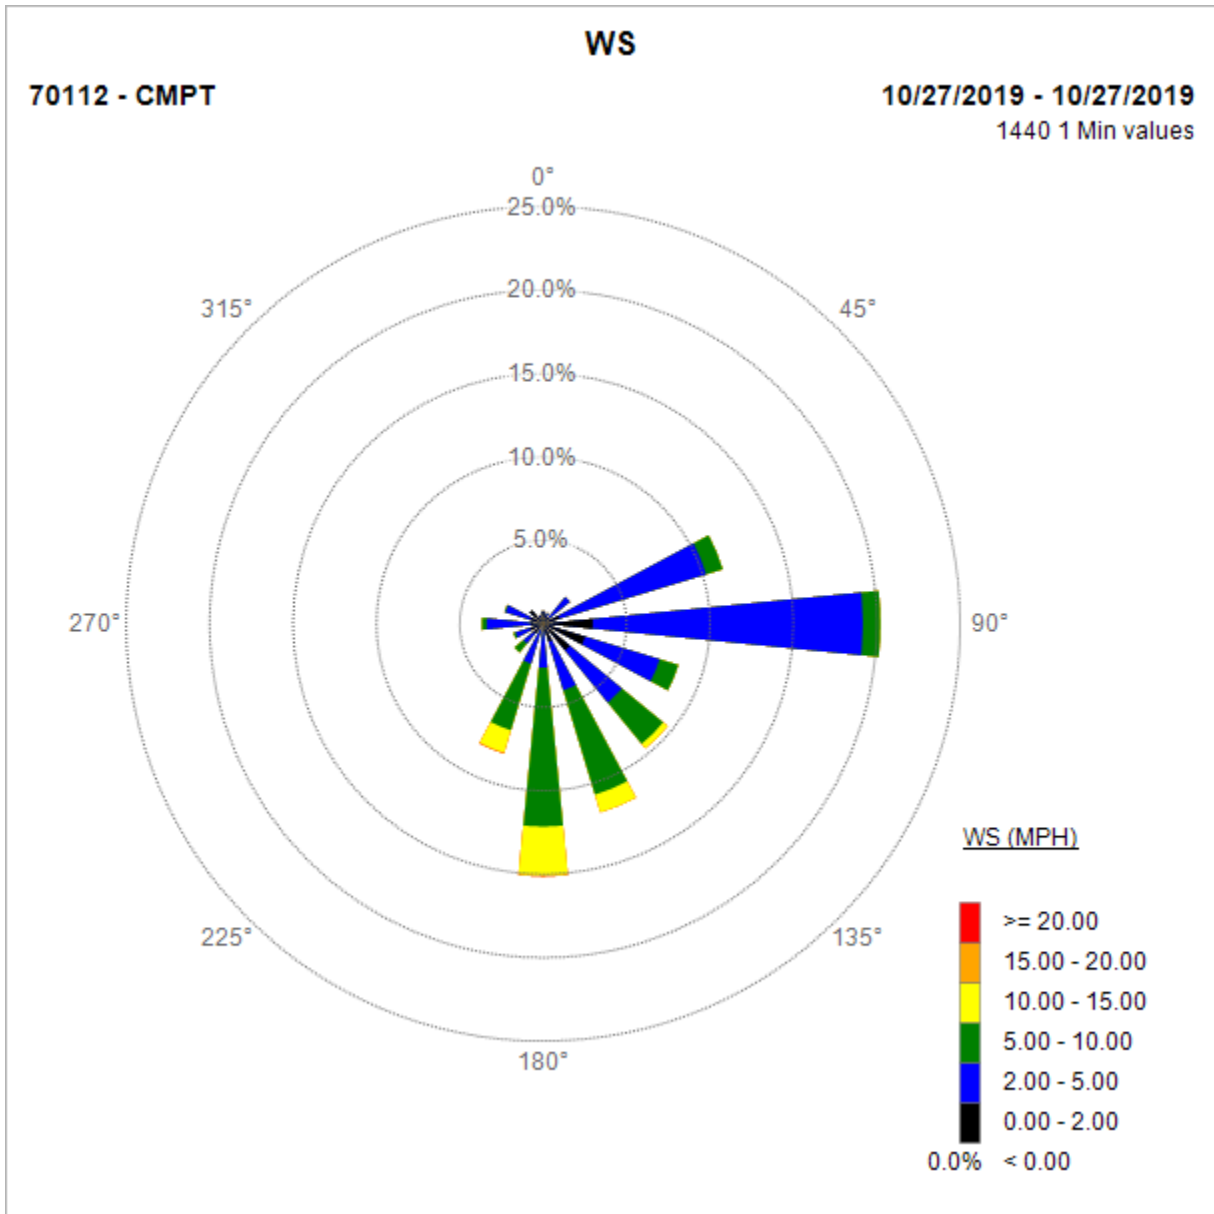

Note: Wind data for West Rancho Dominguez will be collected at Compton Air Monitoring Site on 10/27/2019. Wind data from Compton/Woodley Airport is unavailable.

Compton Air Monitoring Station 10/27/19