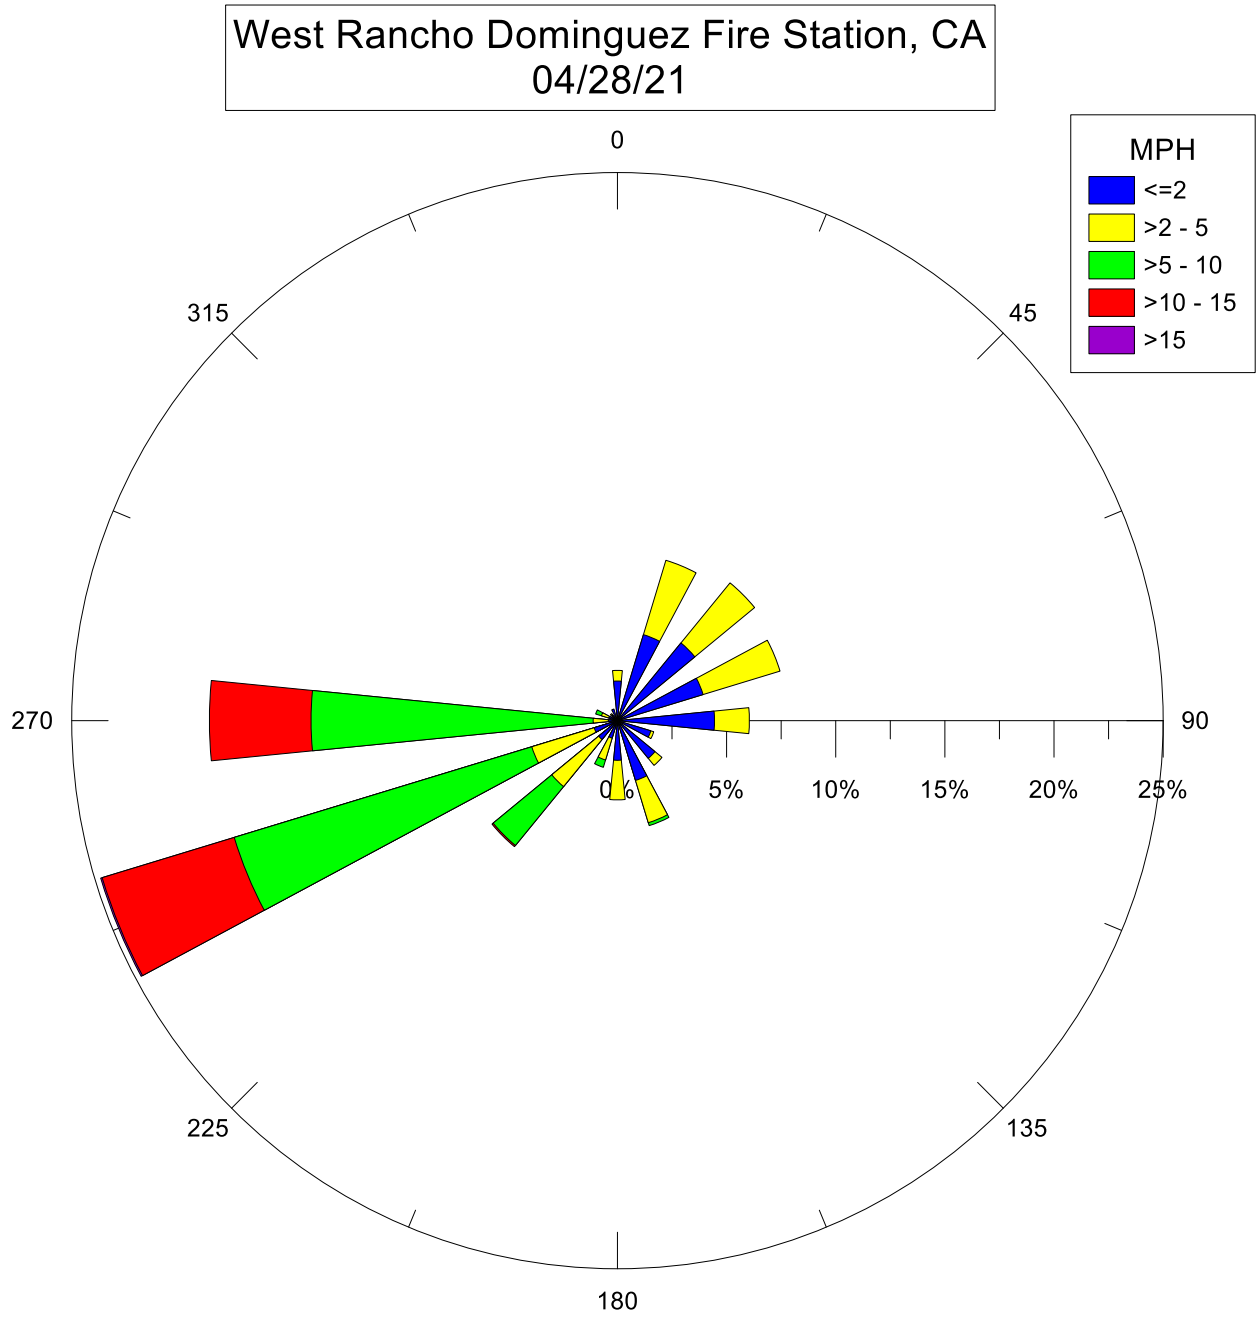

Note: Wind data for West Rancho Dominguez will be collected at West Rancho Dominguez Fire Station.