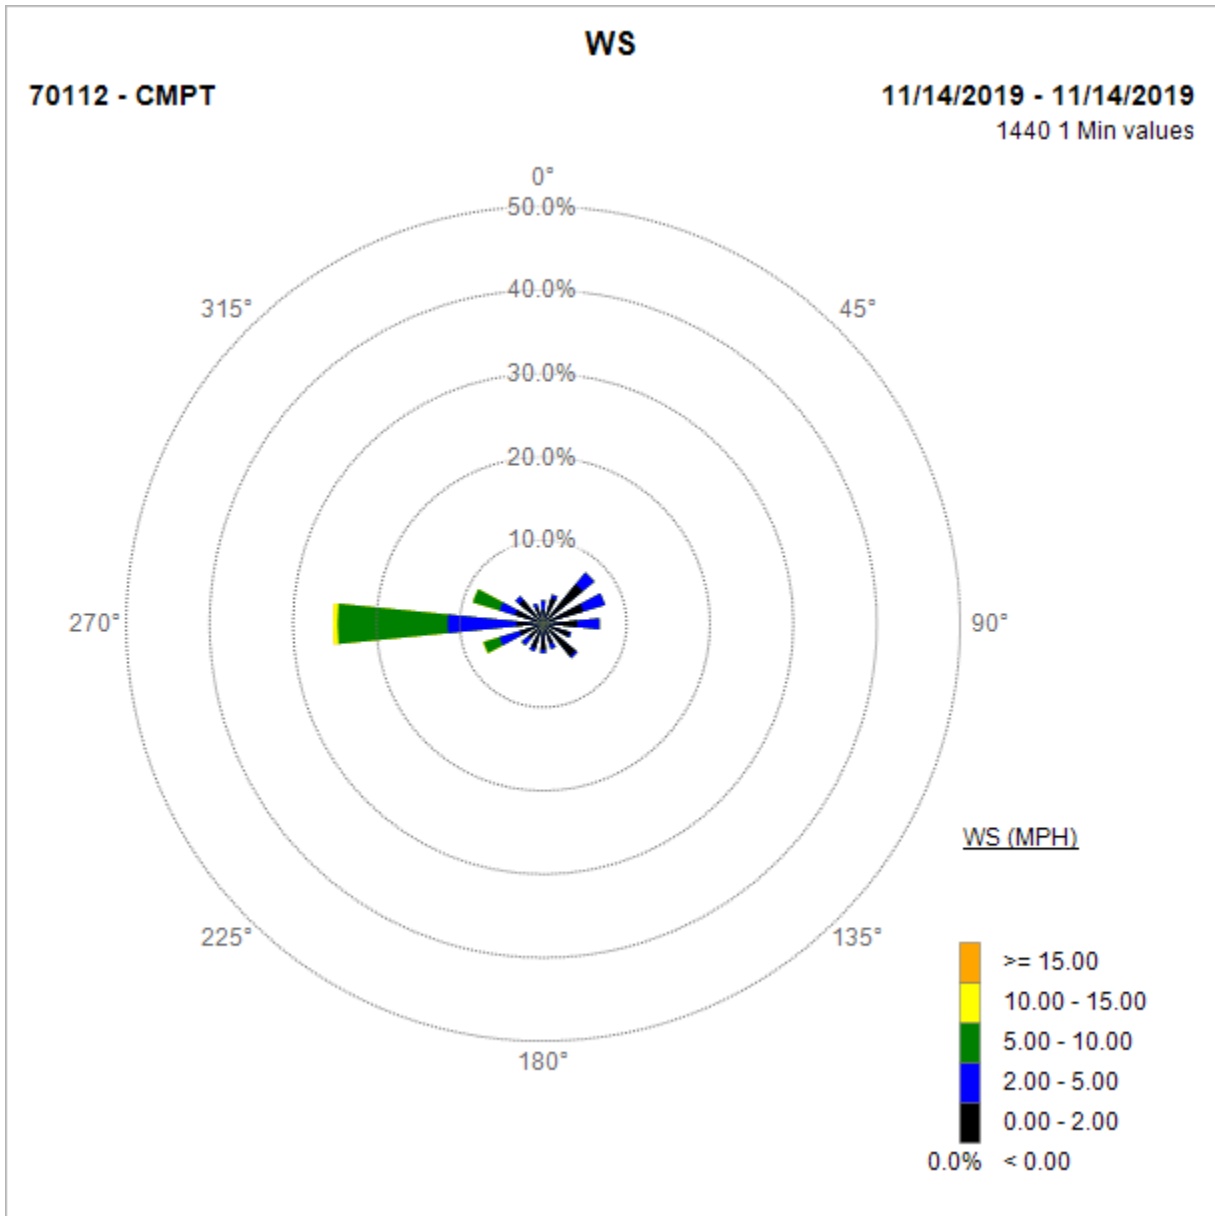

Note: Wind data for West Rancho Dominguez will be collected at Compton Air Monitoring Site on 11/14/2019. Wind data from Compton/Woodley Airport is unavailable.

Compton Air Monitoring Station 11/14/19