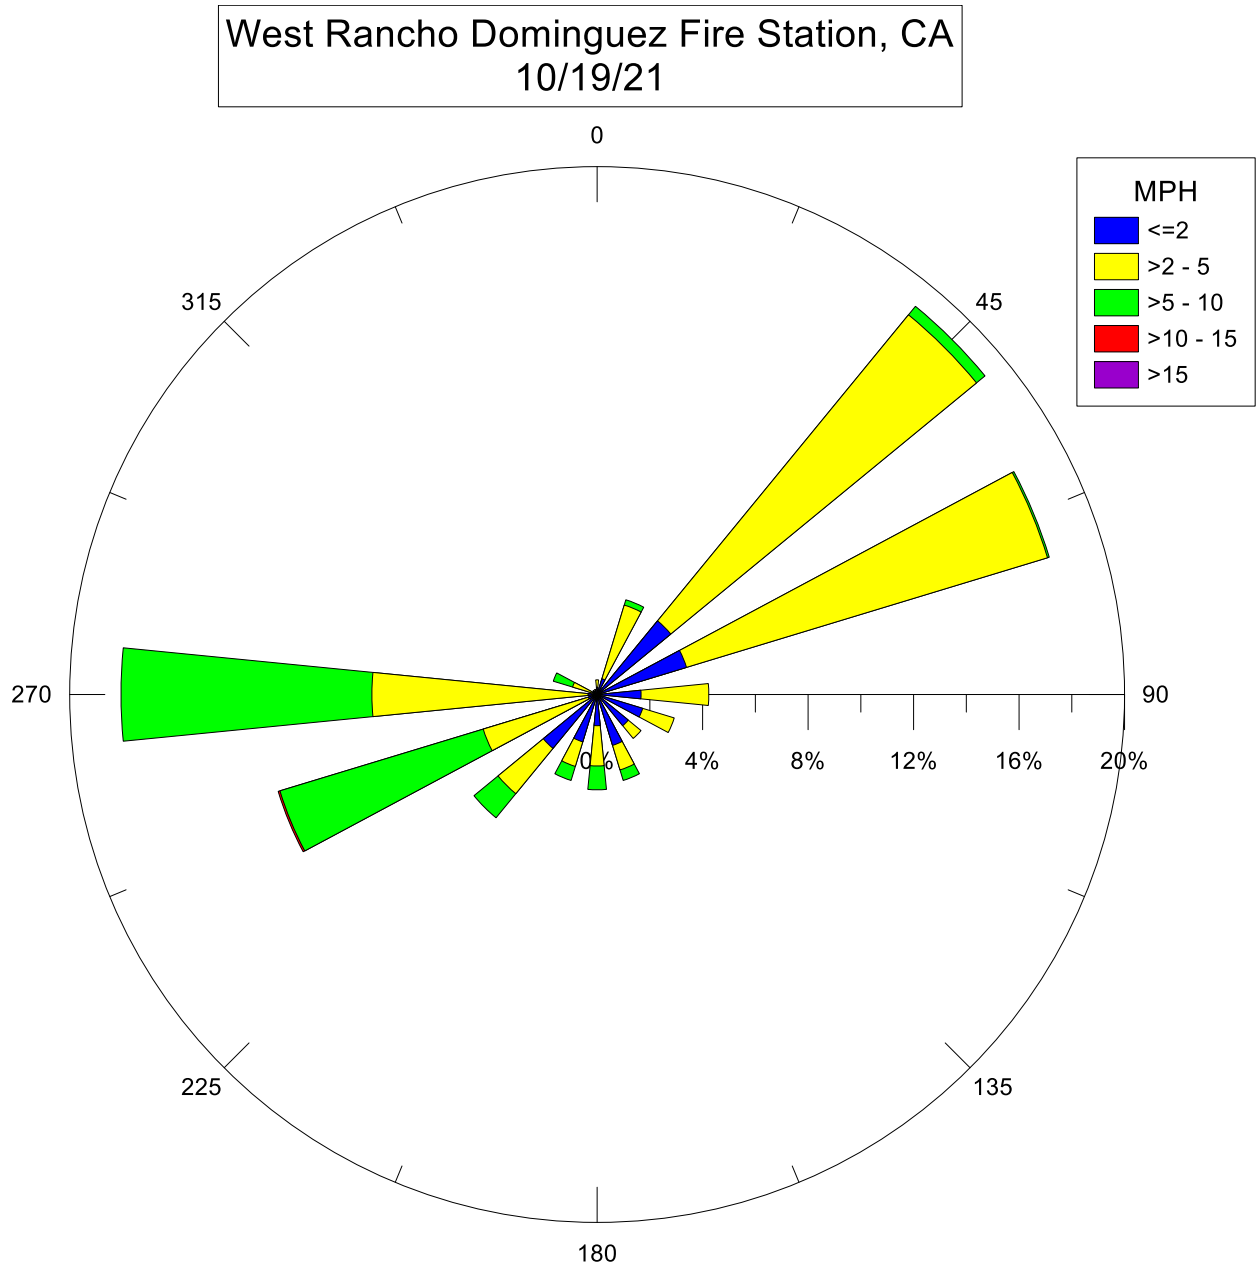

Note: Wind data for West Rancho Dominguez will be collected at West Rancho Dominguez Fire Station.