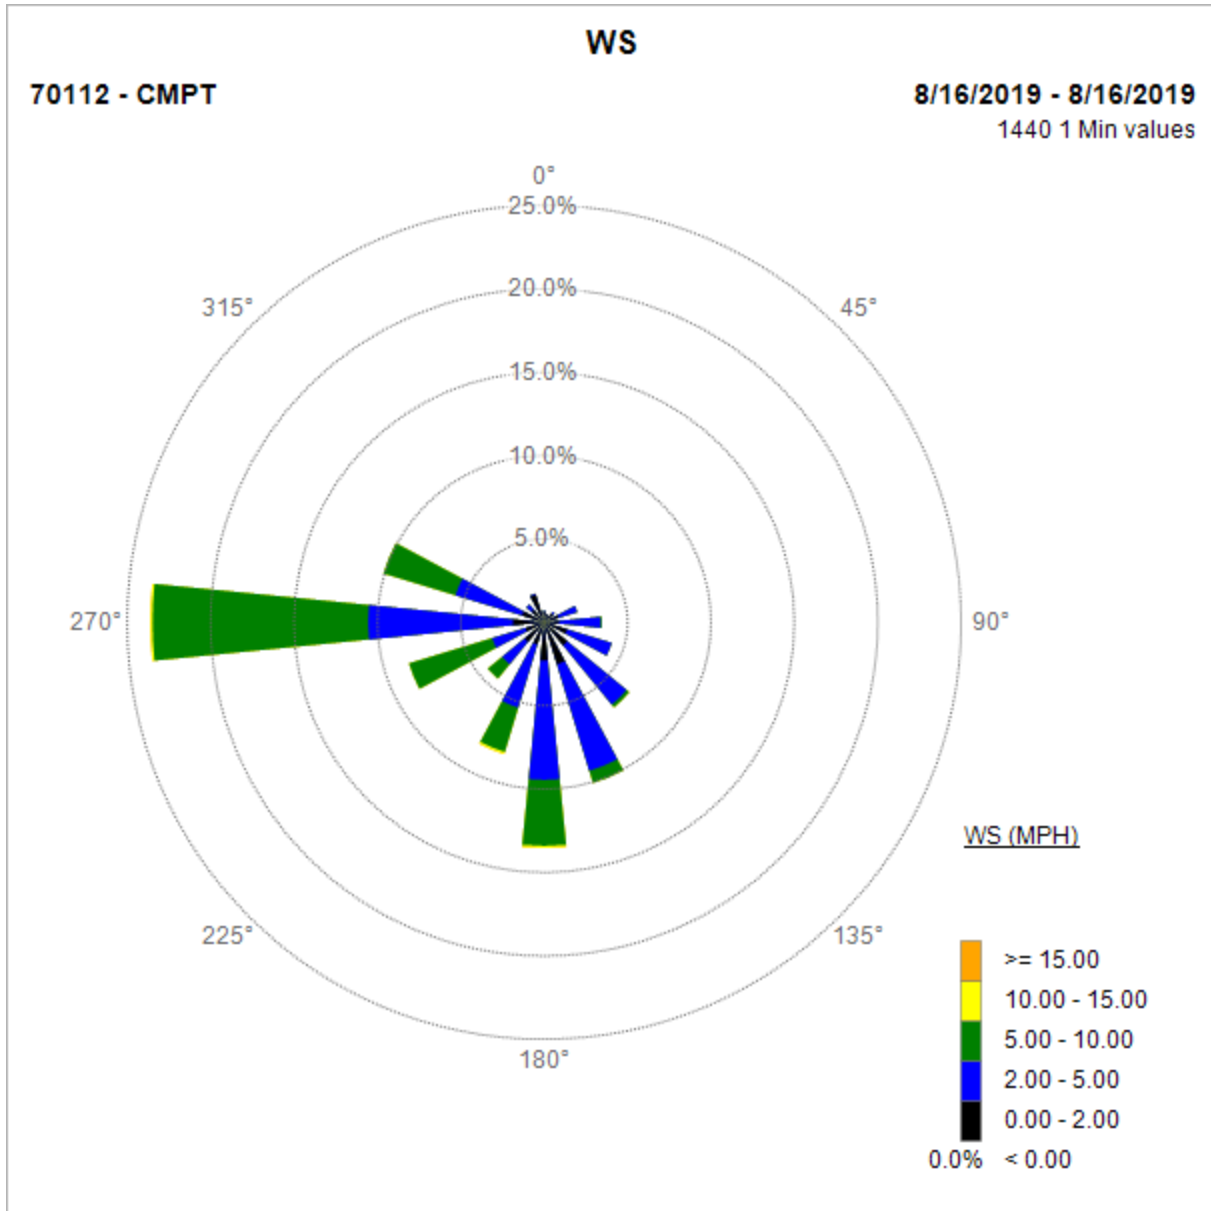

Note: Wind data for West Rancho Dominguez will be collected at Compton Air Monitoring Site on 08/16/2019. Wind data from Compton/Woodley Airport is unavailable.

Compton Air Monitoring Station 08/16/19