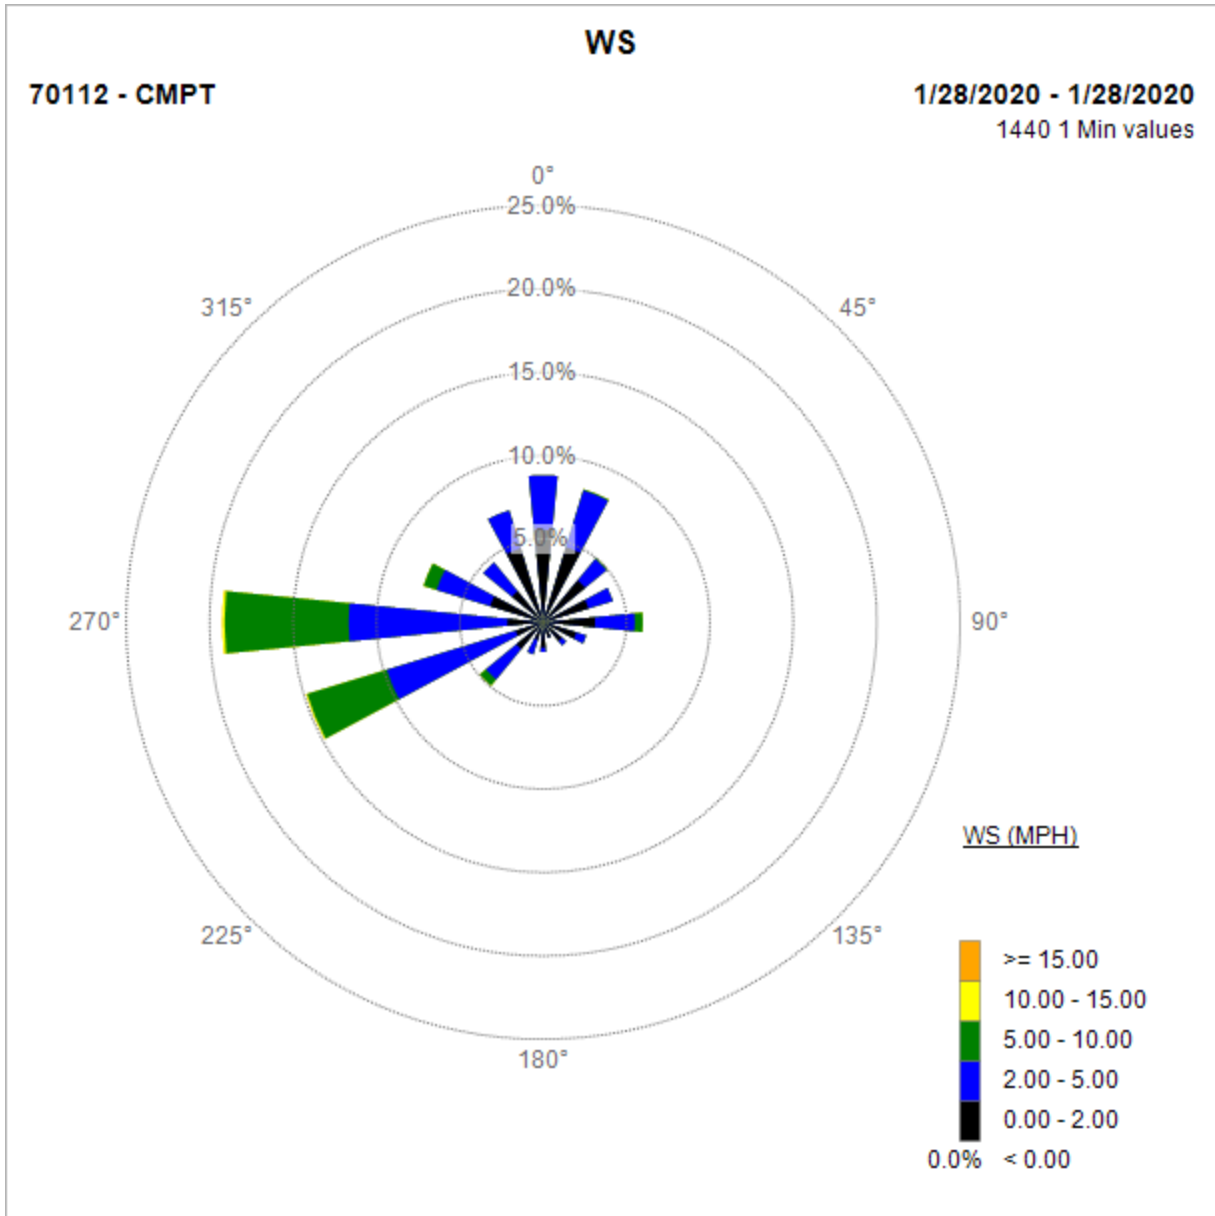

Note: Wind data for West Rancho Dominguez will be collected at Compton Air Monitoring Site on 01/28/2020. Wind data from Compton/Woodley Airport is unavailable.

Compton Air Monitoring Station 01/28/20