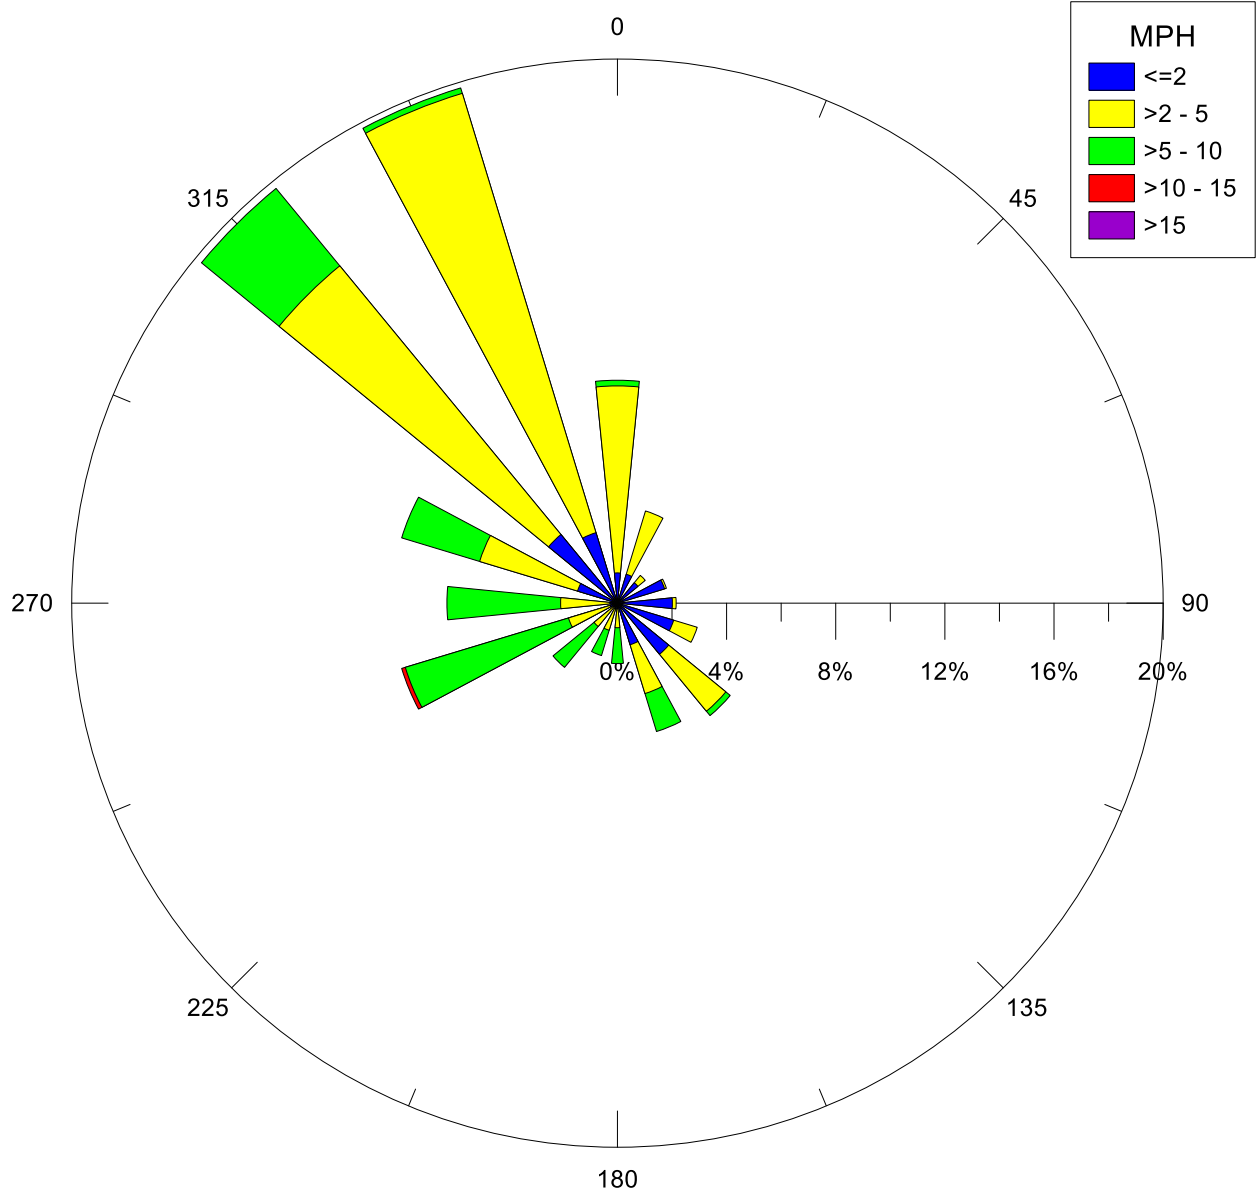

Note: Wind data for West Rancho Dominguez will be collected at West Rancho Dominguez Fire Station.

West Rancho Dominguez Fire Station, CA
10/27/20