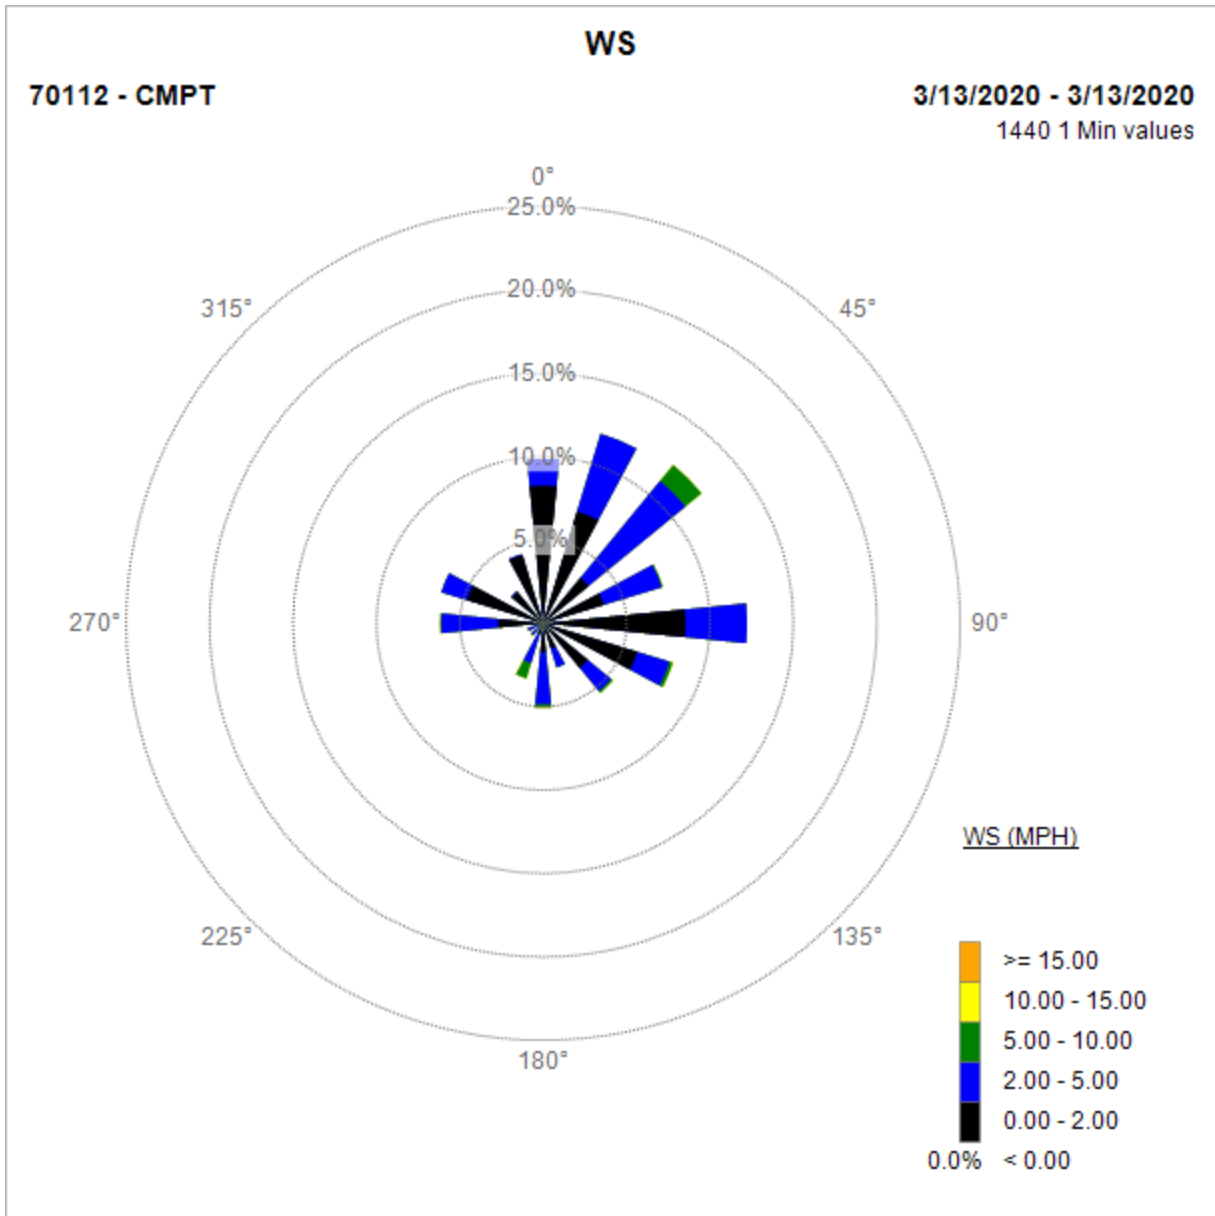

Note: Wind data for West Rancho Dominguez will be collected at Compton Air Monitoring Site on 03/13/2020. Wind data from Compton/Woodley Airport is unavailable.

Compton Air Monitoring Station 03/13/20