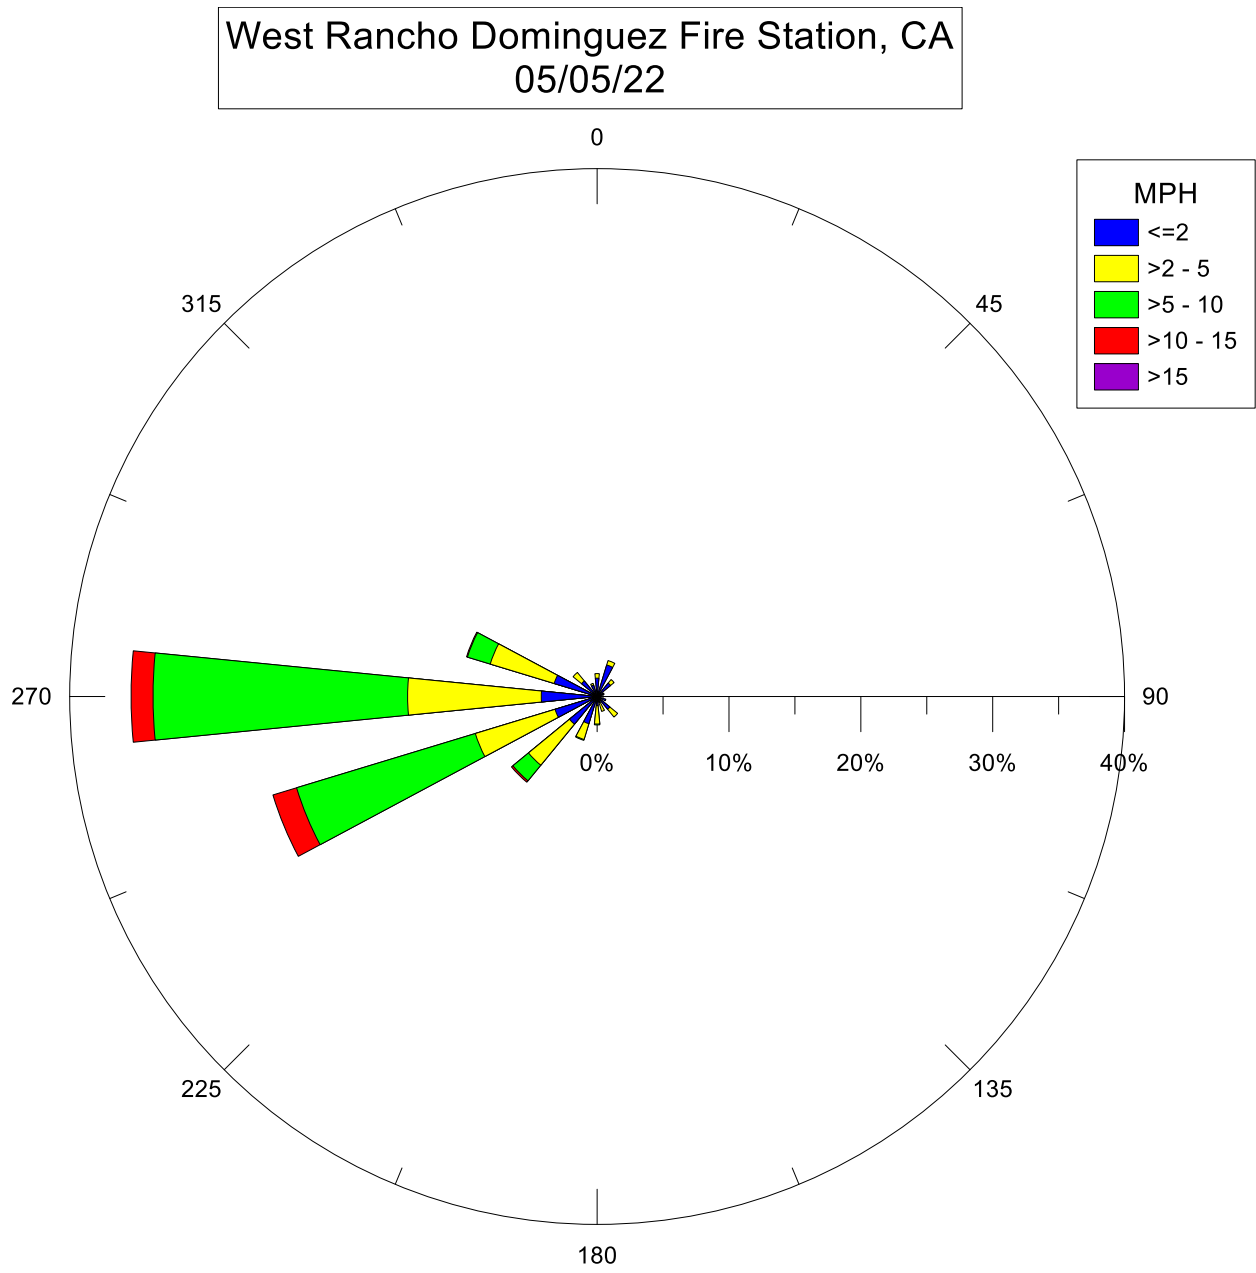

Note: Wind data for West Rancho Dominguez will be collected at West Rancho Dominguez Fire Station.