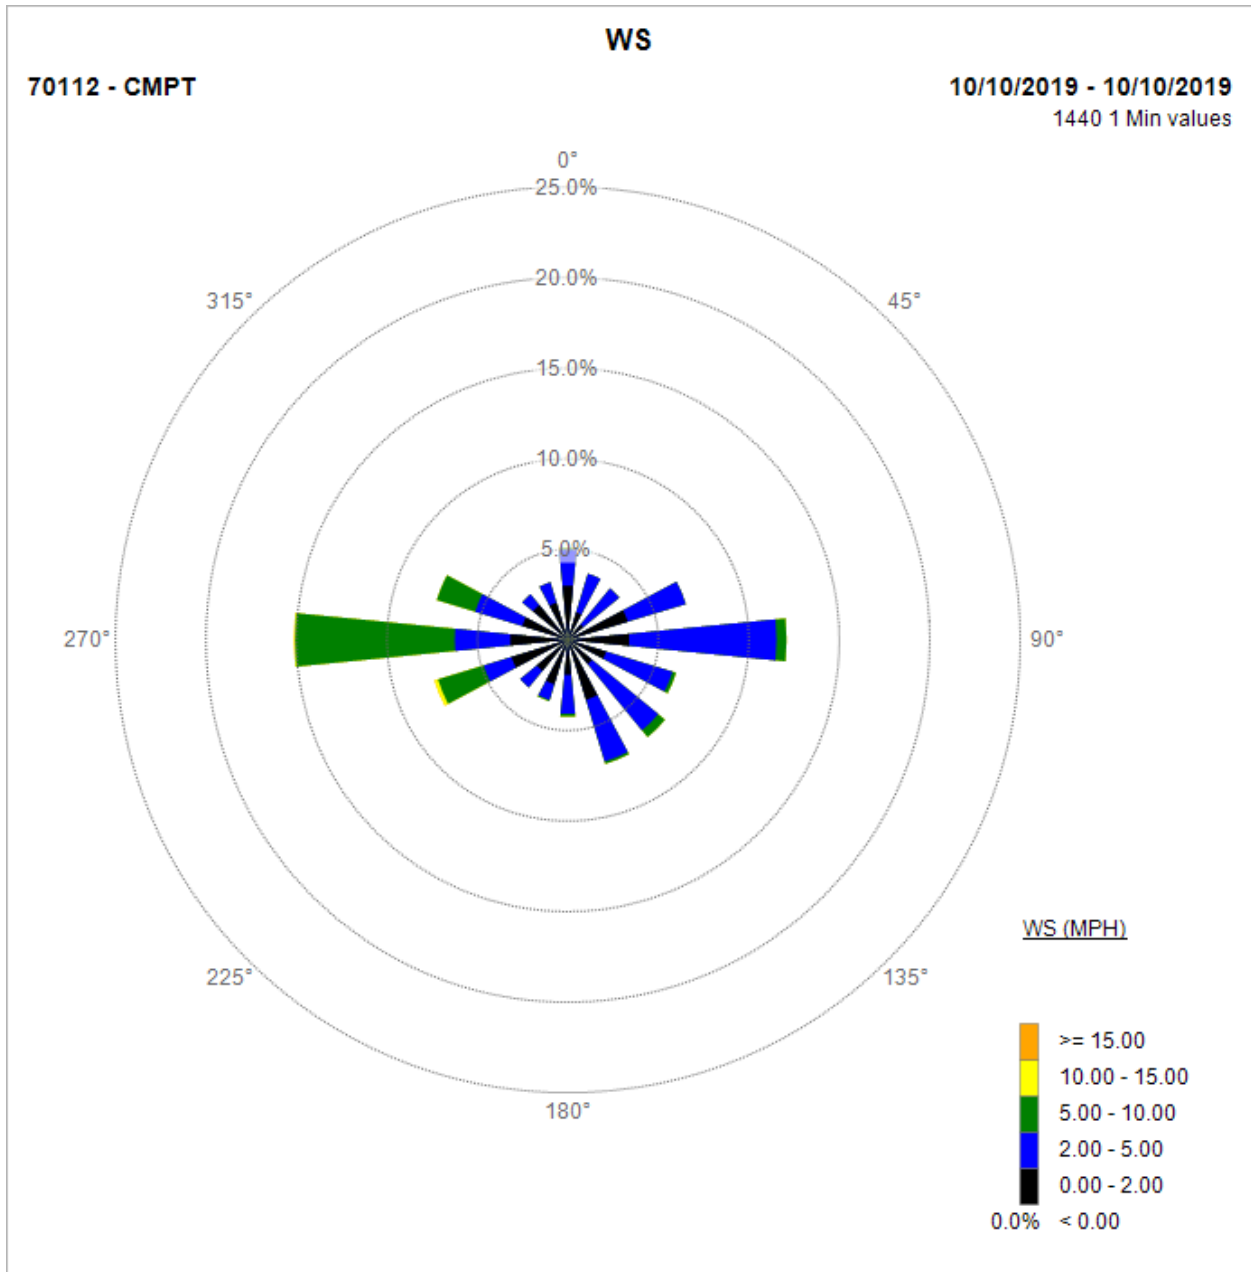

Note: Wind data for West Rancho Dominguez will be collected at Compton Air Monitoring Site on 10/10/2019. Wind data from Compton/Woodley Airport is unavailable.

Compton Air Monitoring Station 10/10/19