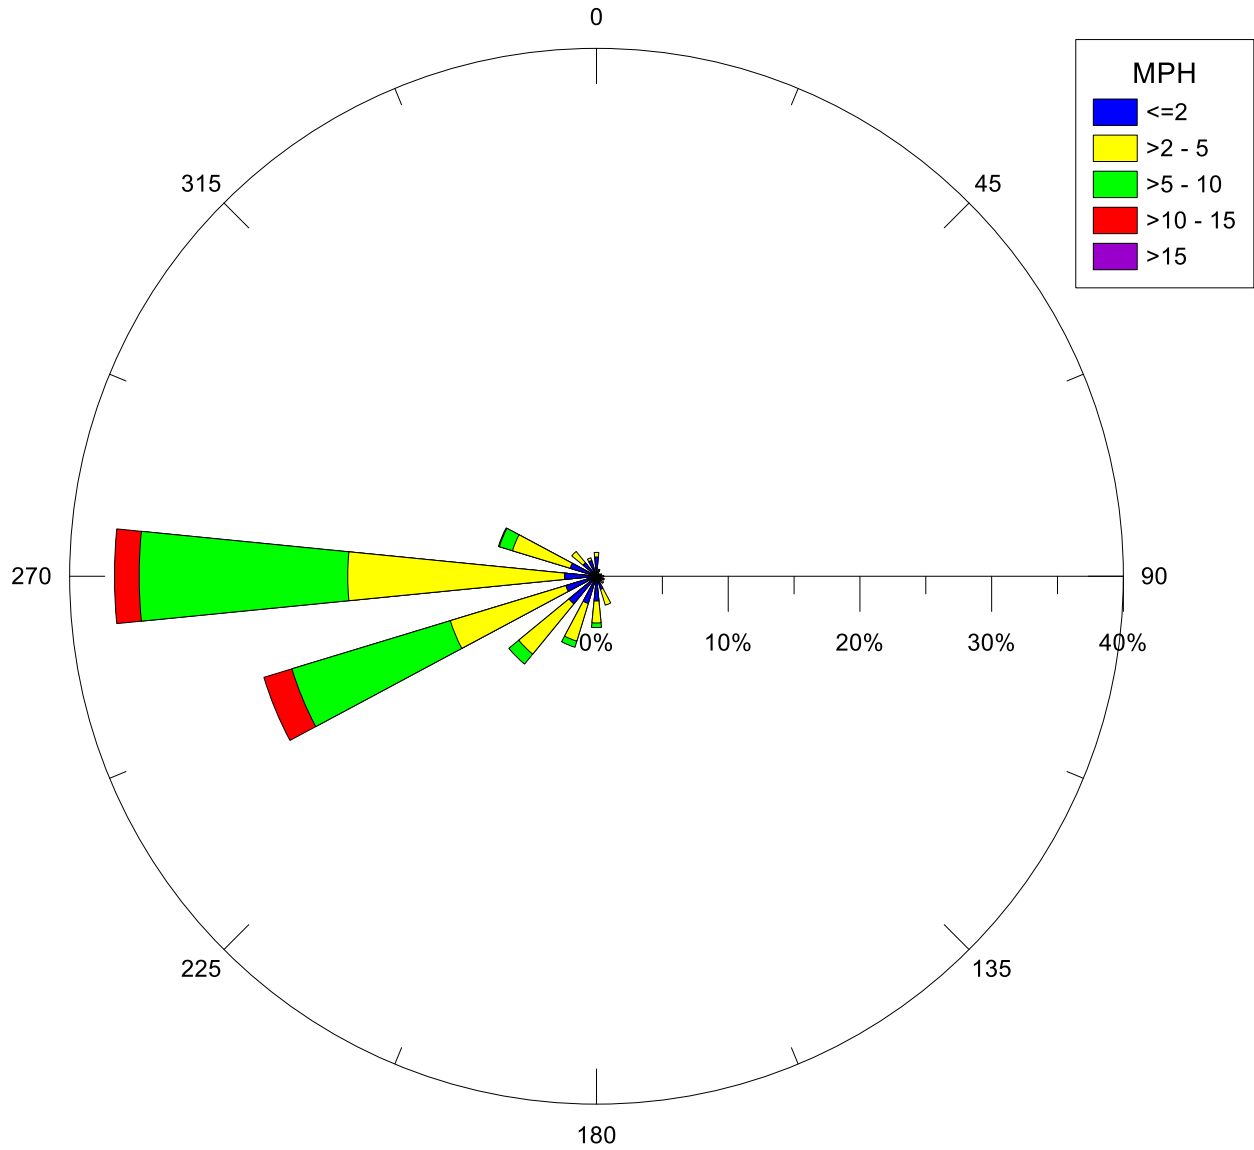

Note: Wind data for West Rancho Dominguez will be collected at West Rancho Dominguez Fire Station.

West Rancho Dominguez Fire Station, CA
07/21/21