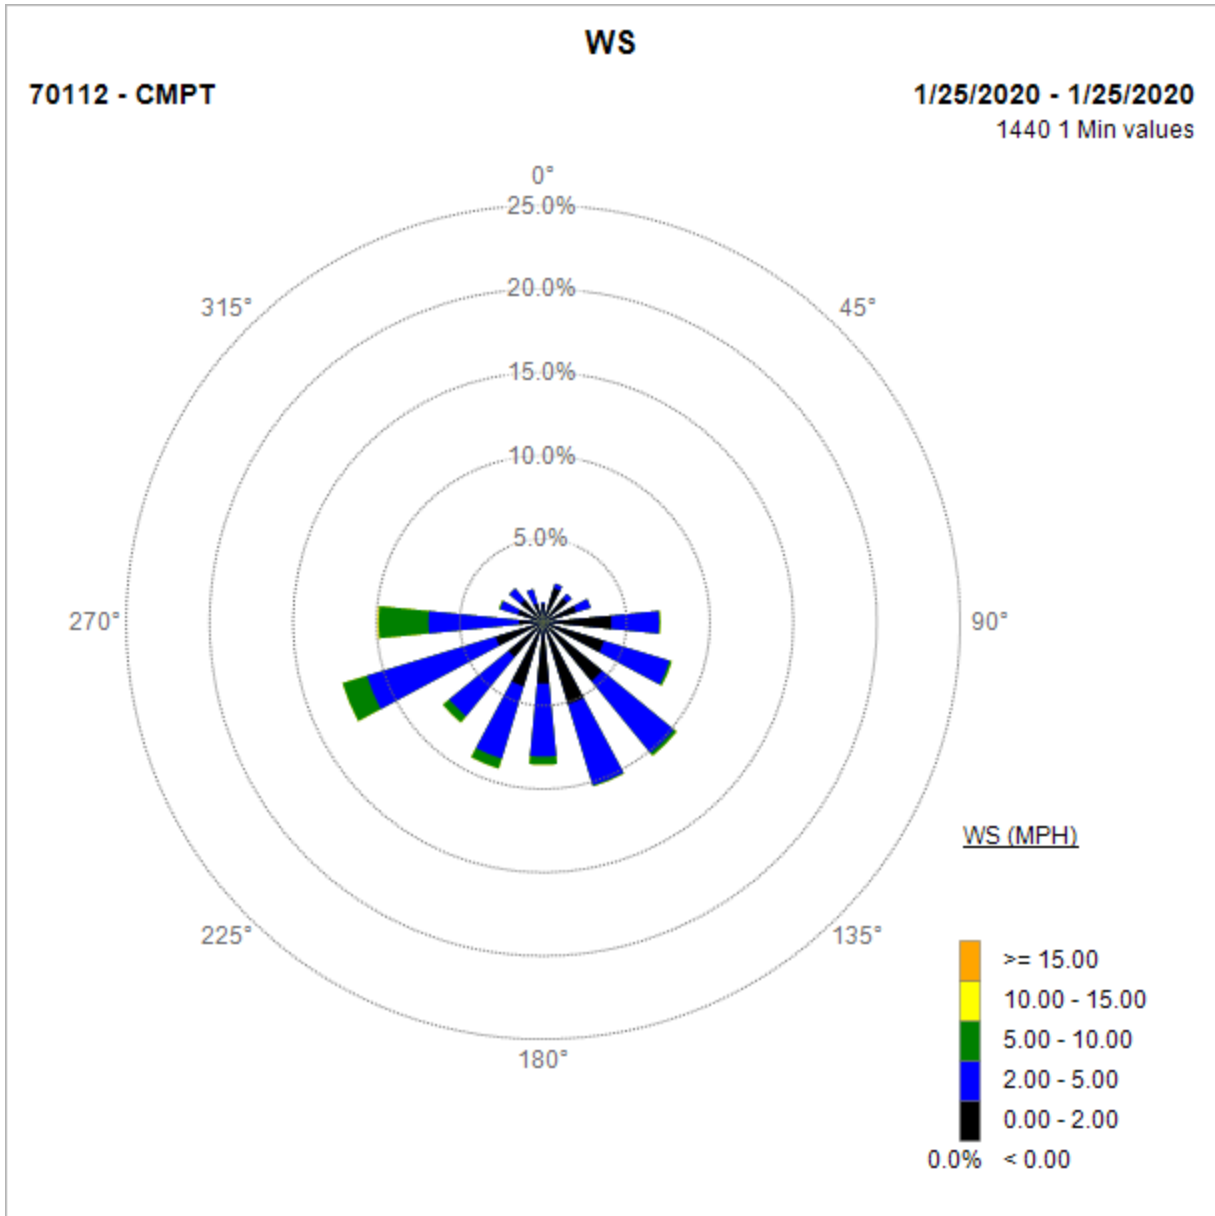

Note: Wind data for West Rancho Dominguez will be collected at Compton Air Monitoring Site on 01/25/2020. Wind data from Compton/Woodley Airport is unavailable.

Compton Air Monitoring Station 01/25/20