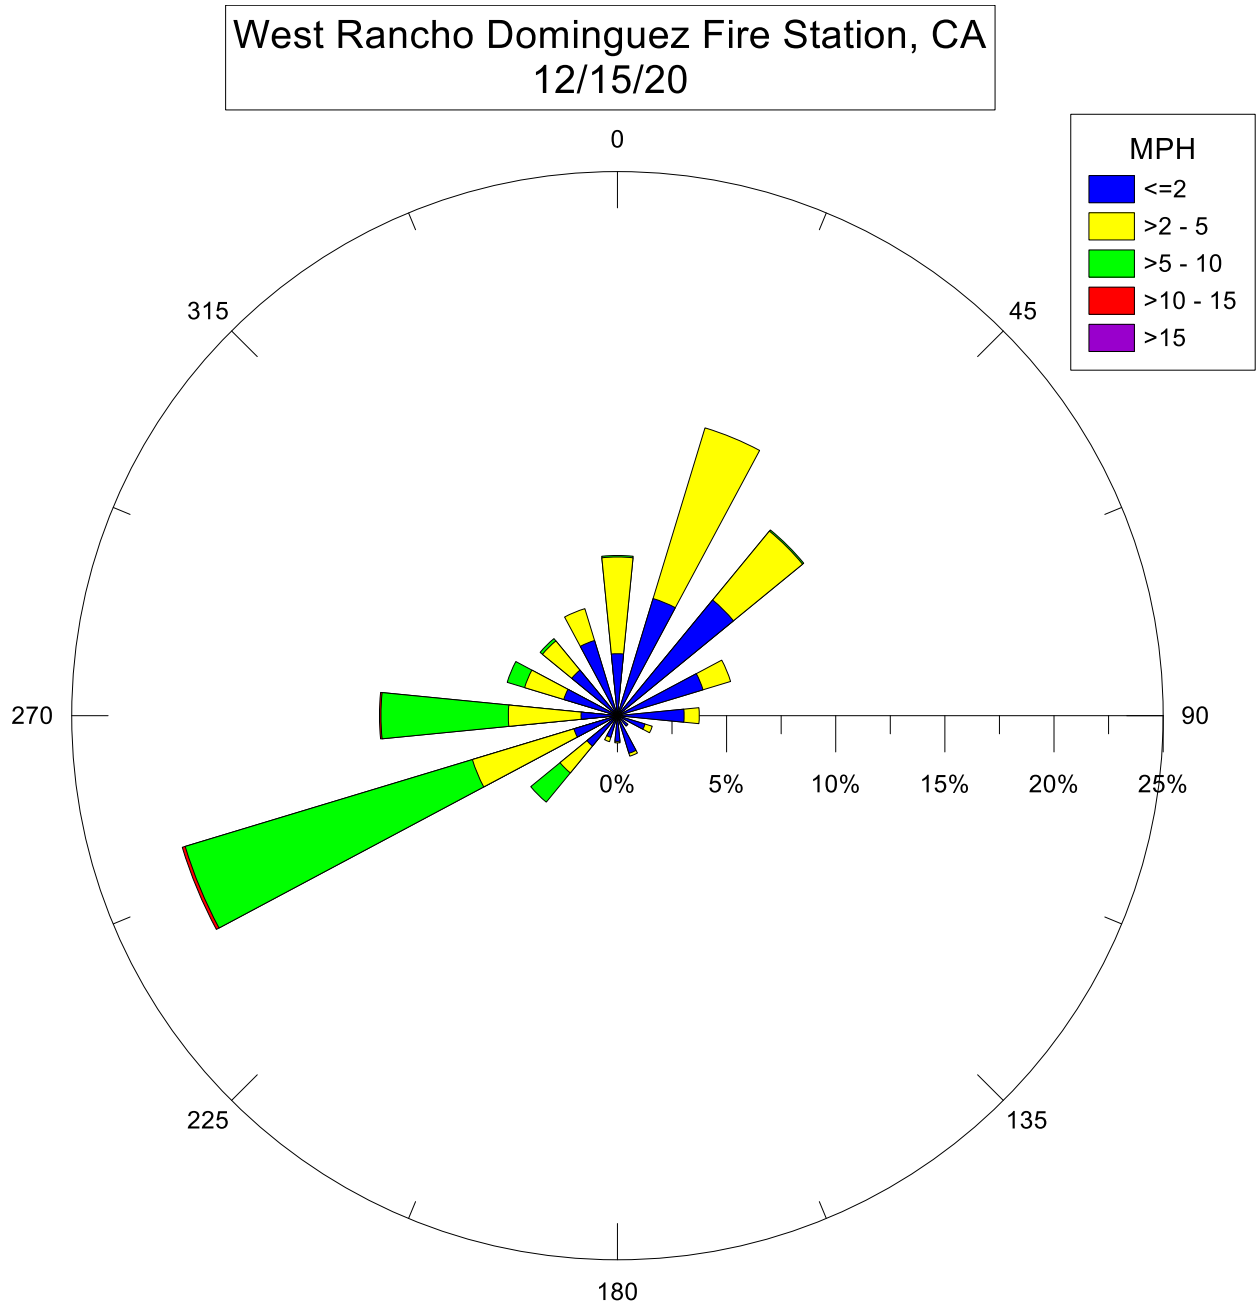

Note: Wind data for West Rancho Dominguez will be collected at West Rancho Dominguez Fire Station.