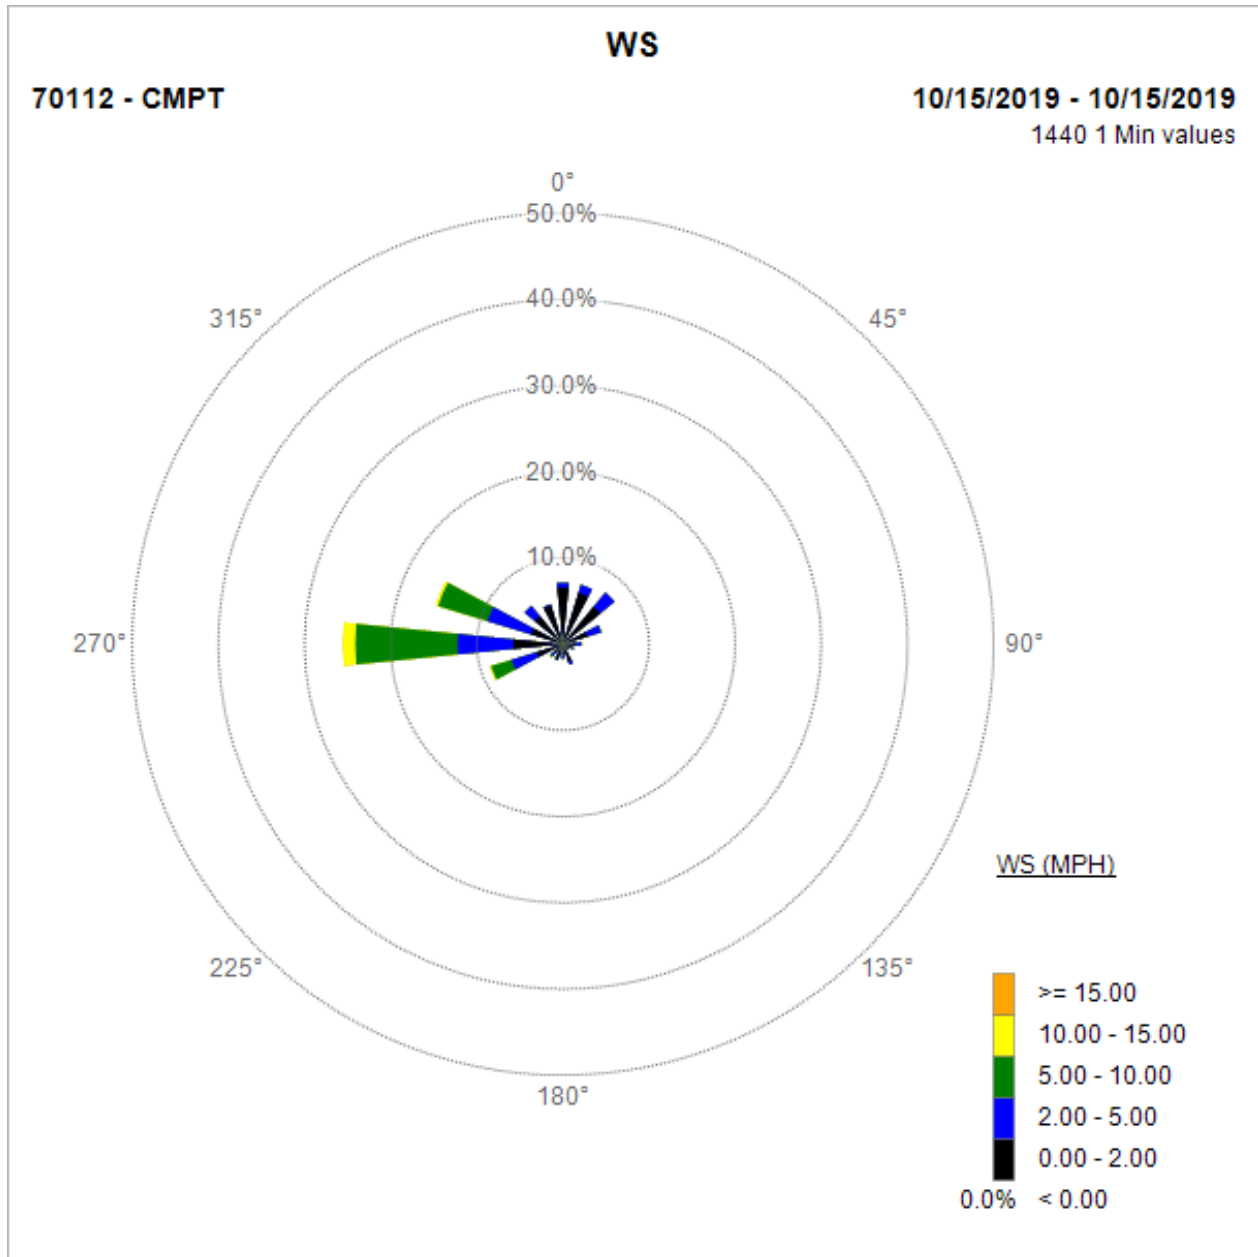

Note: Wind data for West Rancho Dominguez will be collected at Compton Air Monitoring Site on 10/15/2019. Wind data from Compton/Woodley Airport is unavailable.

Compton Air Monitoring Station 10/15/19