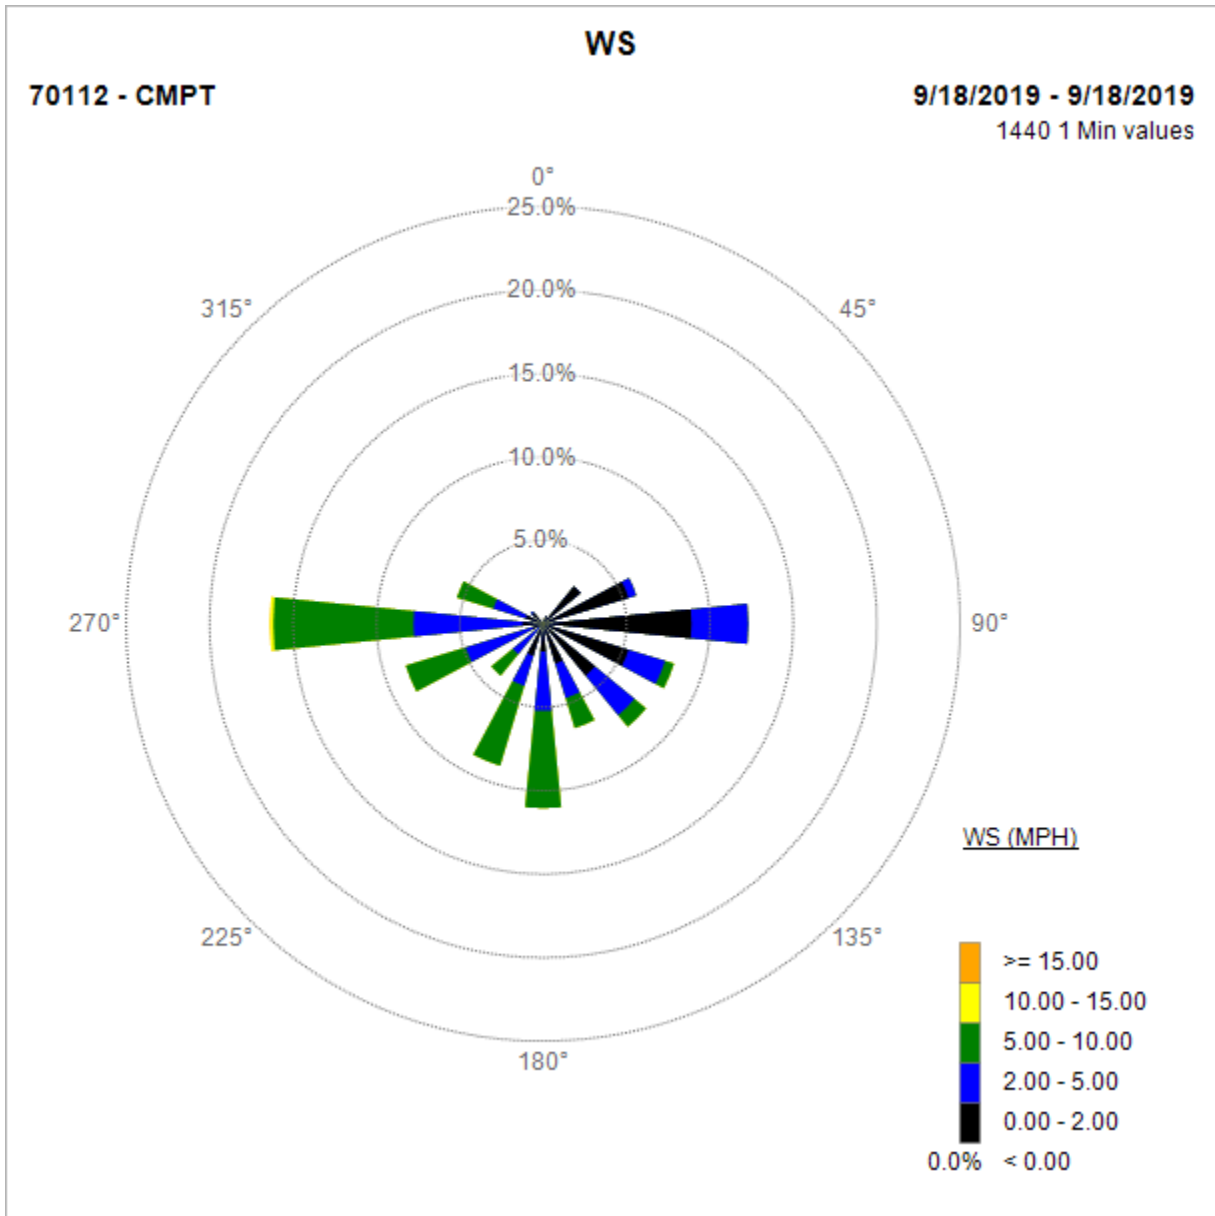

Note: Wind data for West Rancho Dominguez will be collected at Compton Air Monitoring Site on 09/18/2019. Wind data from Compton/Woodley Airport is unavailable.

Compton Air Monitoring Station 09/18/19