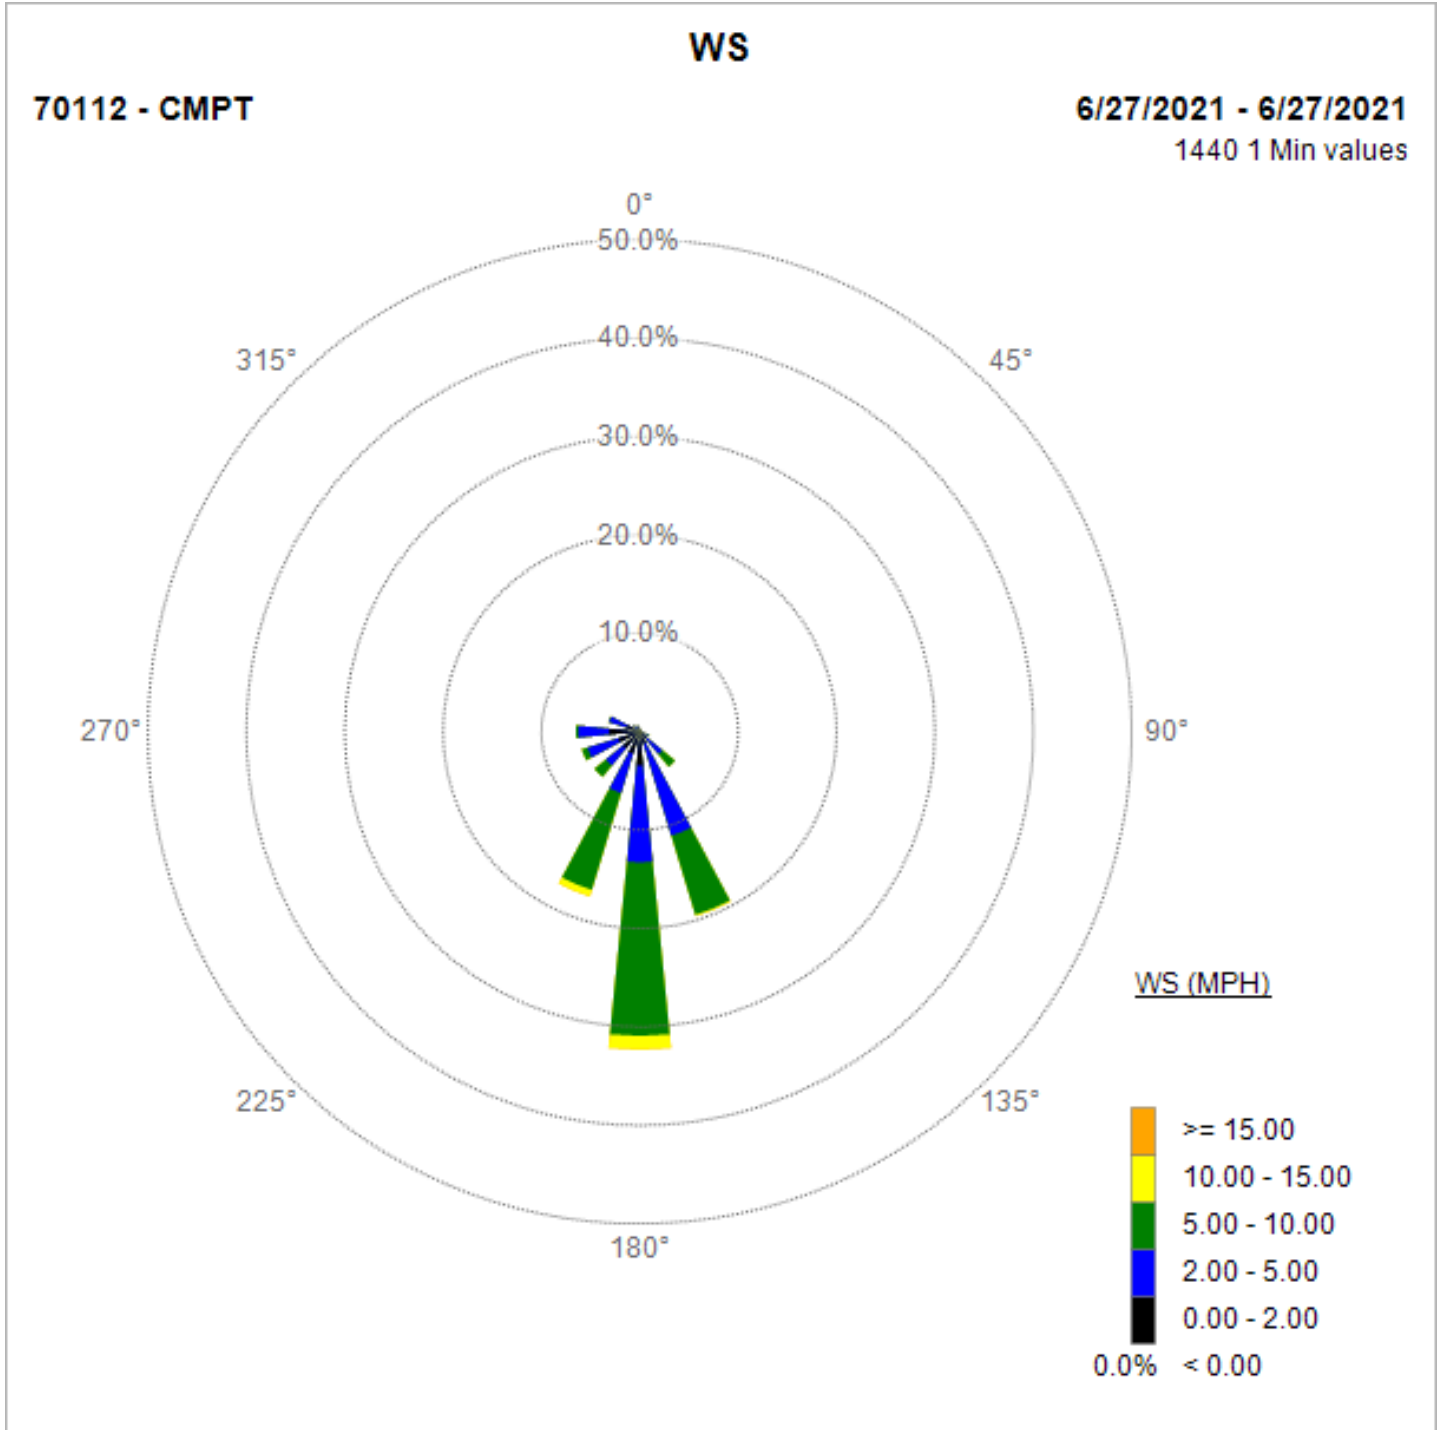

Note: Wind data for West Rancho Dominguez will be collected at Compton Air Monitoring Site on 06/27/2021. Wind data from West Rancho Dominguez Fire Station is unavailable.