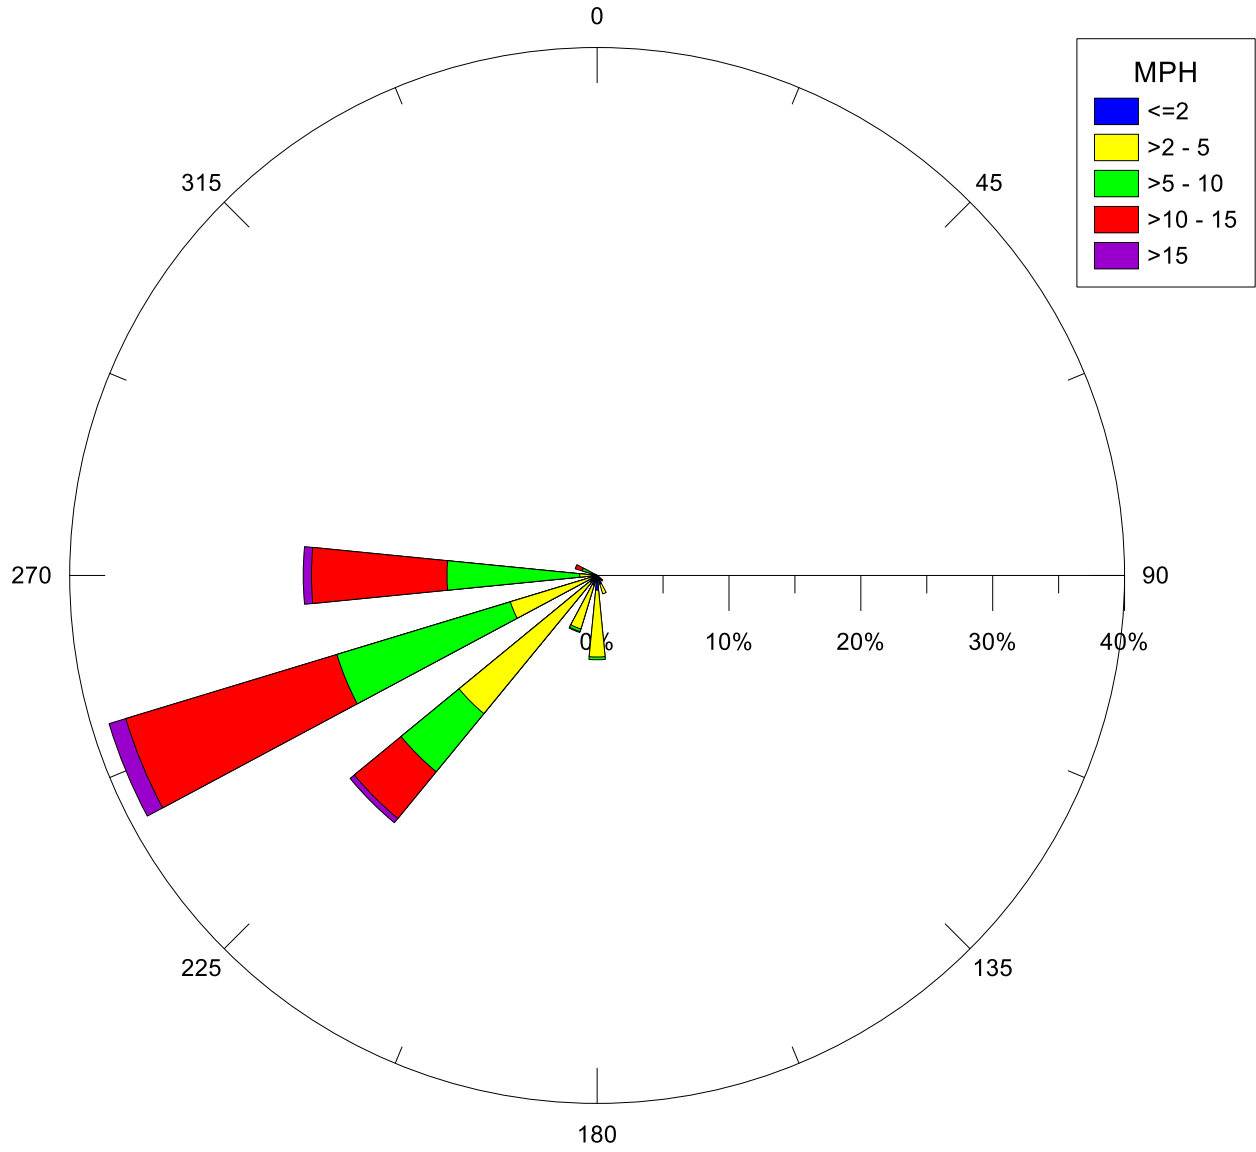

Note: Wind data for West Rancho Dominguez will be collected at West Rancho Dominguez Fire Station.

West Rancho Dominguez Fire Station, CA
02/22/22