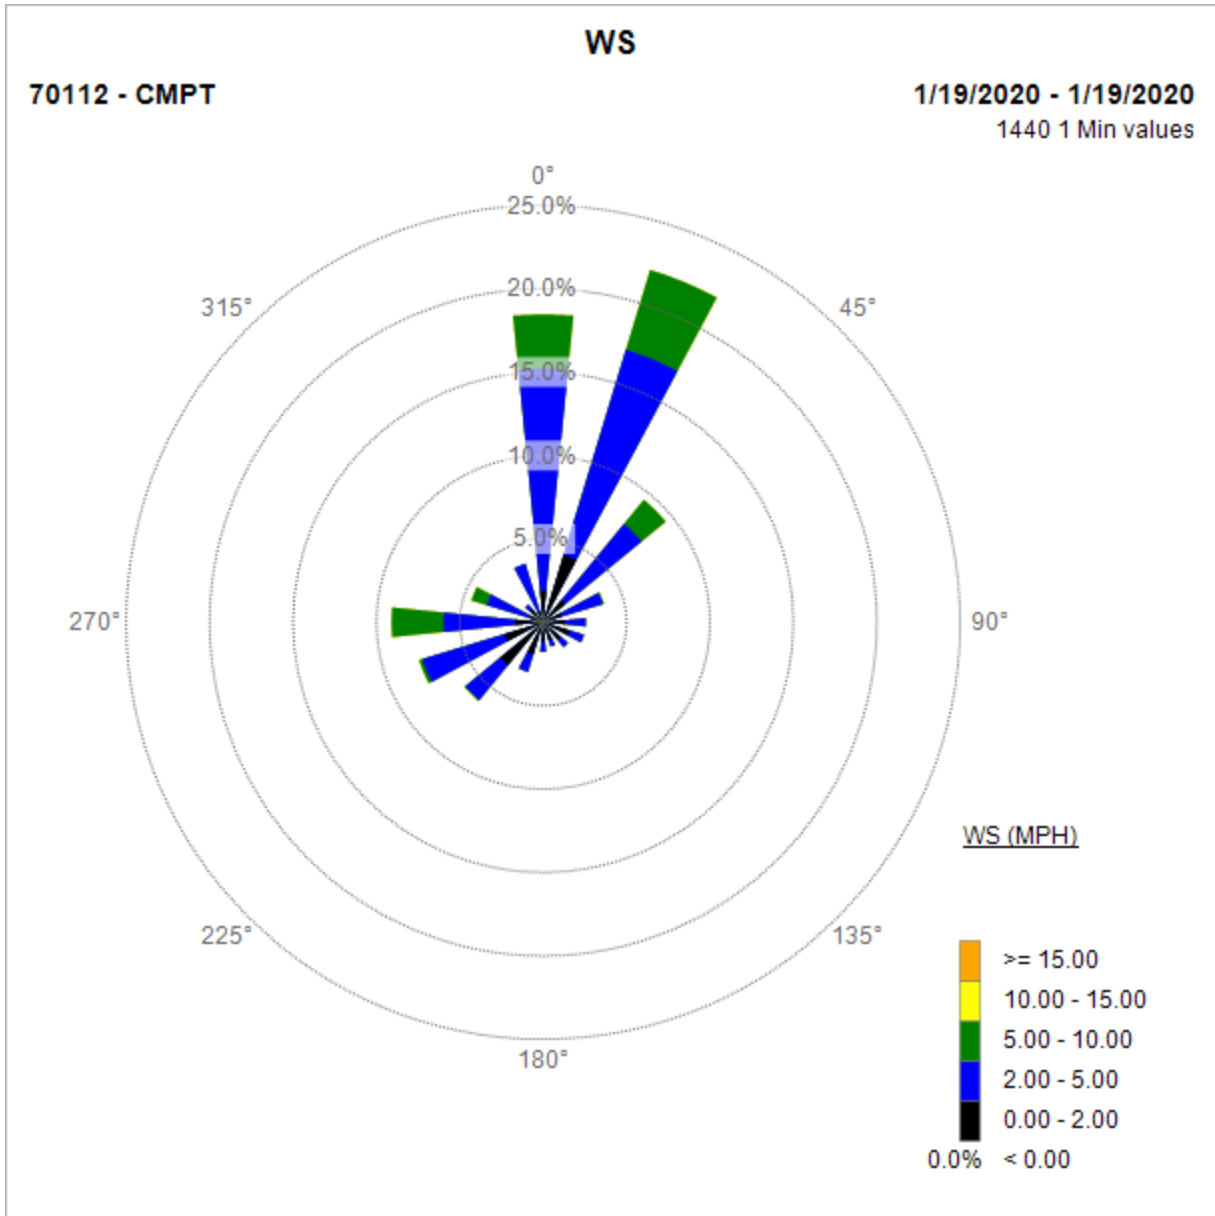

Note: Wind data for West Rancho Dominguez will be collected at Compton Air Monitoring Site on 01/19/2020. Wind data from Compton/Woodley Airport is unavailable.

Compton Air Monitoring Station 01/19/20