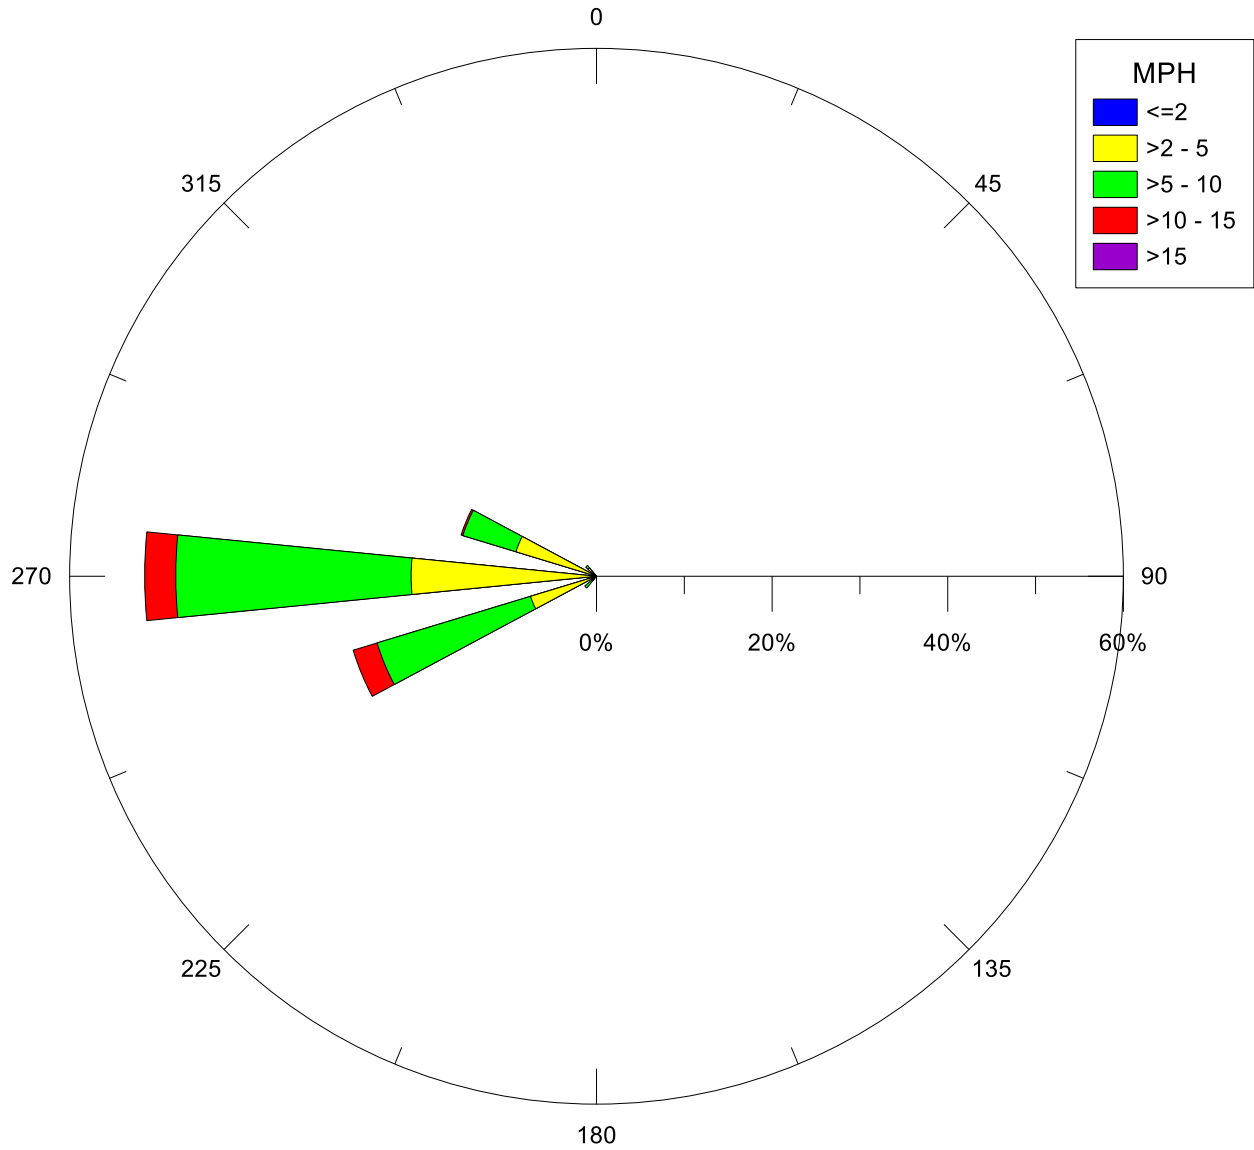

Note: Wind data for West Rancho Dominguez will be collected at West Rancho Dominguez Fire Station.

West Rancho Dominguez Fire Station, CA
07/27/21