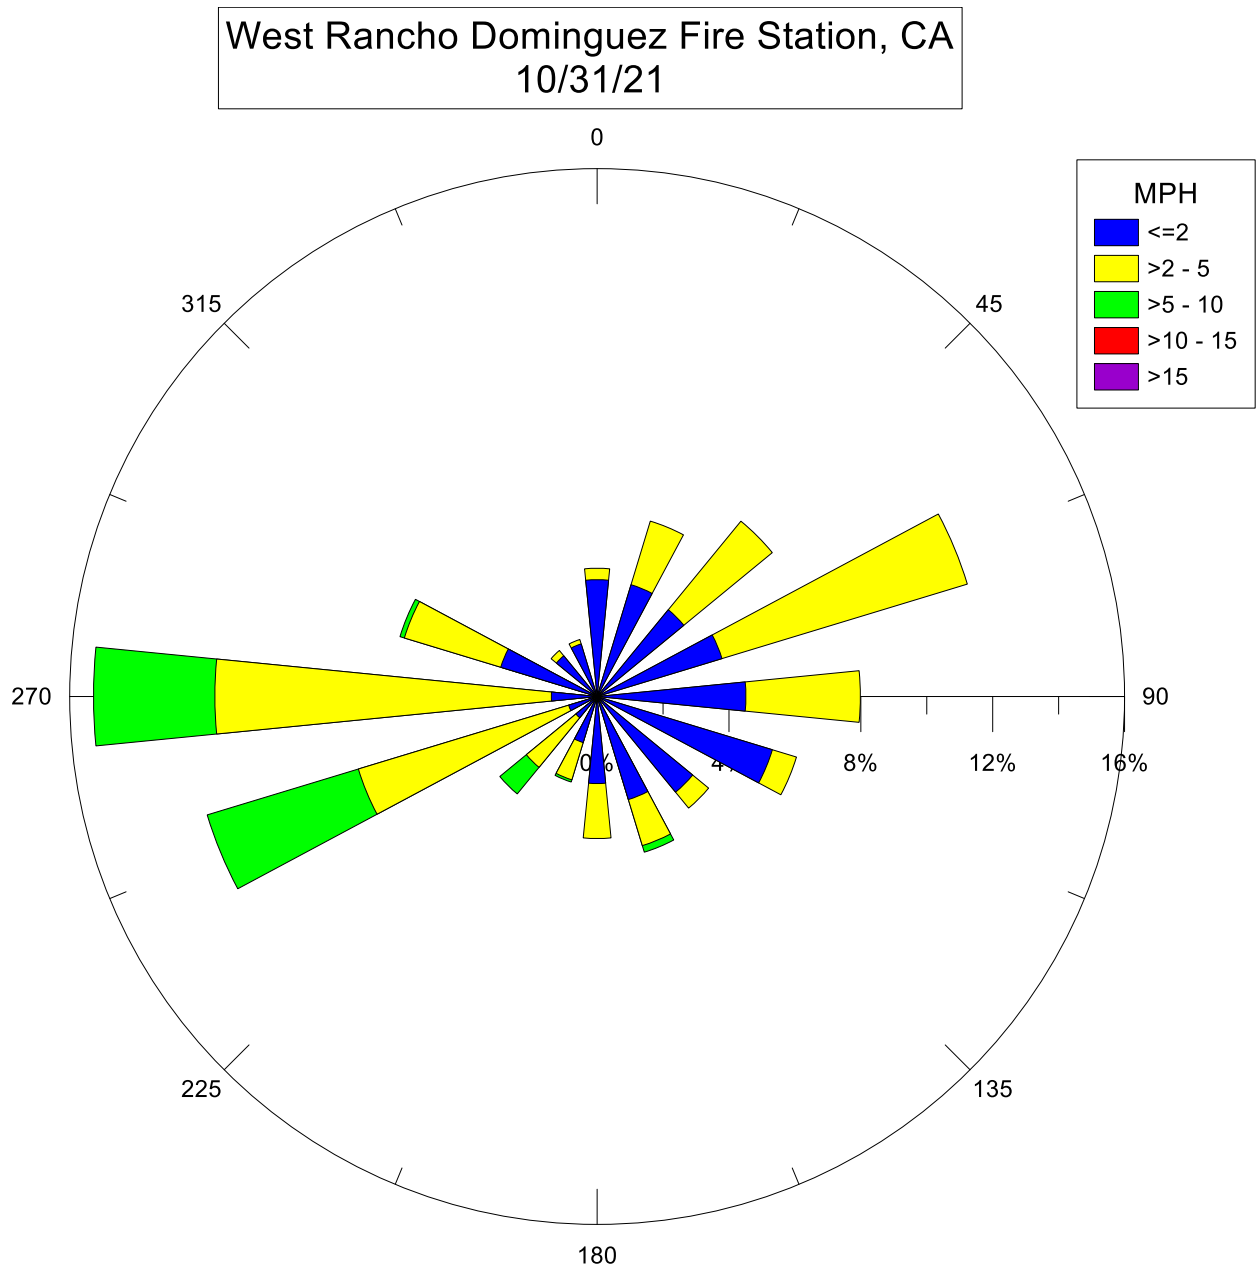

Note: Wind data for West Rancho Dominguez will be collected at West Rancho Dominguez Fire Station.