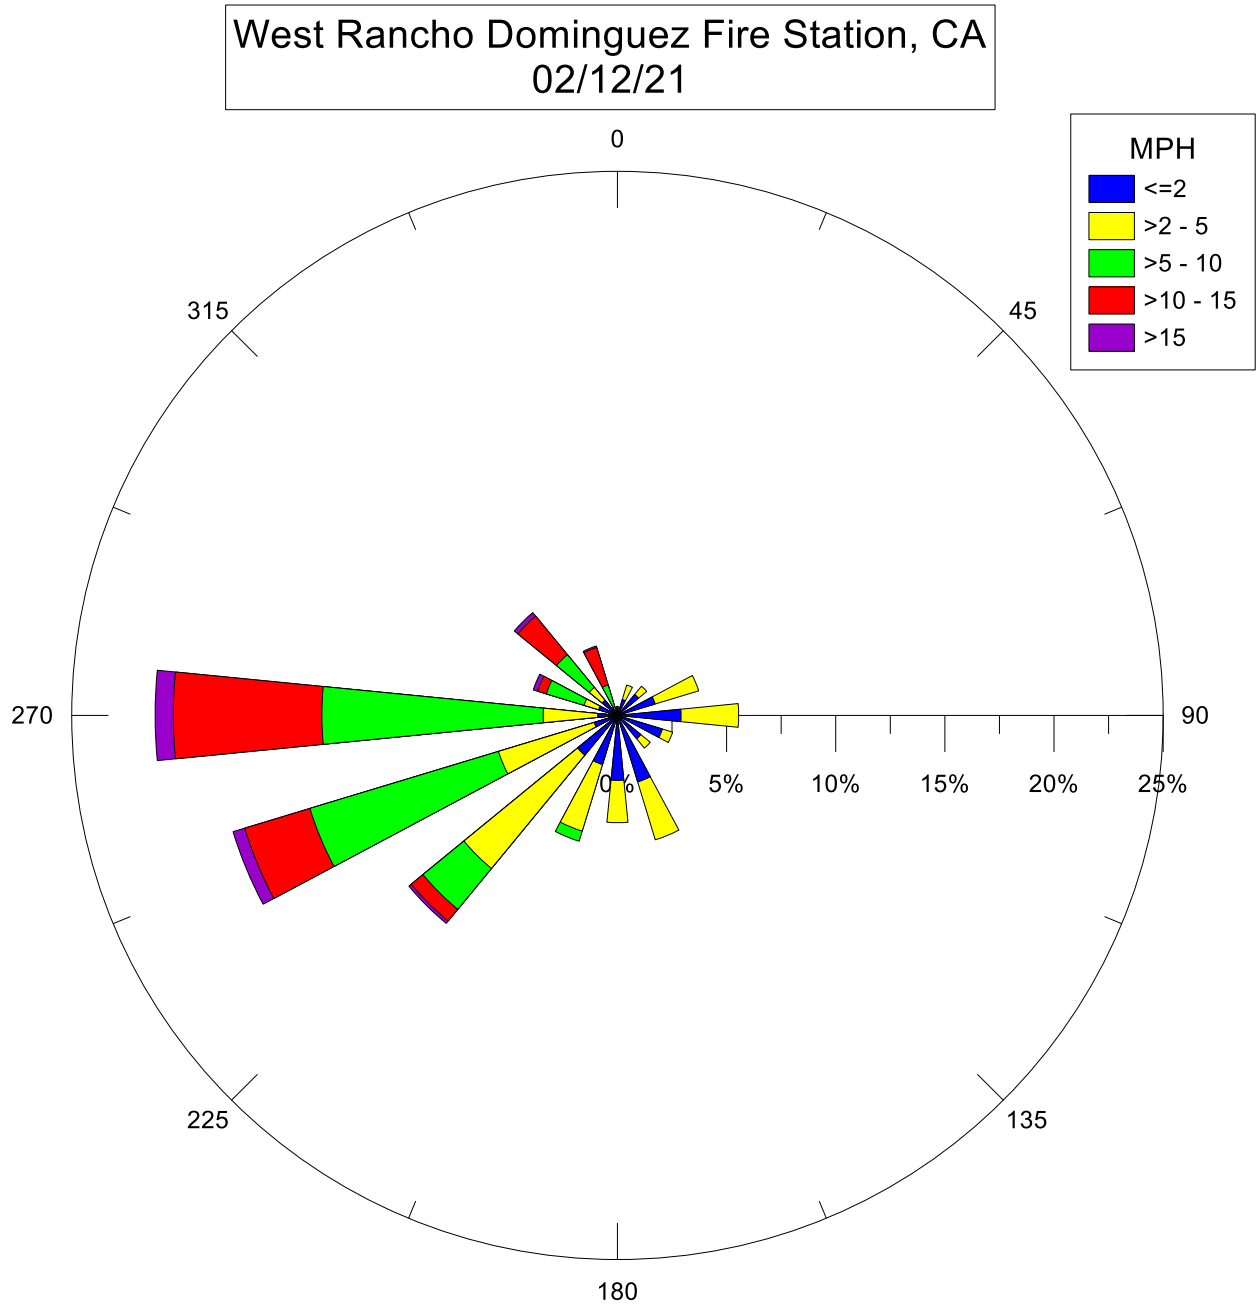

Note: Wind data for West Rancho Dominguez will be collected at West Rancho Dominguez Fire Station.