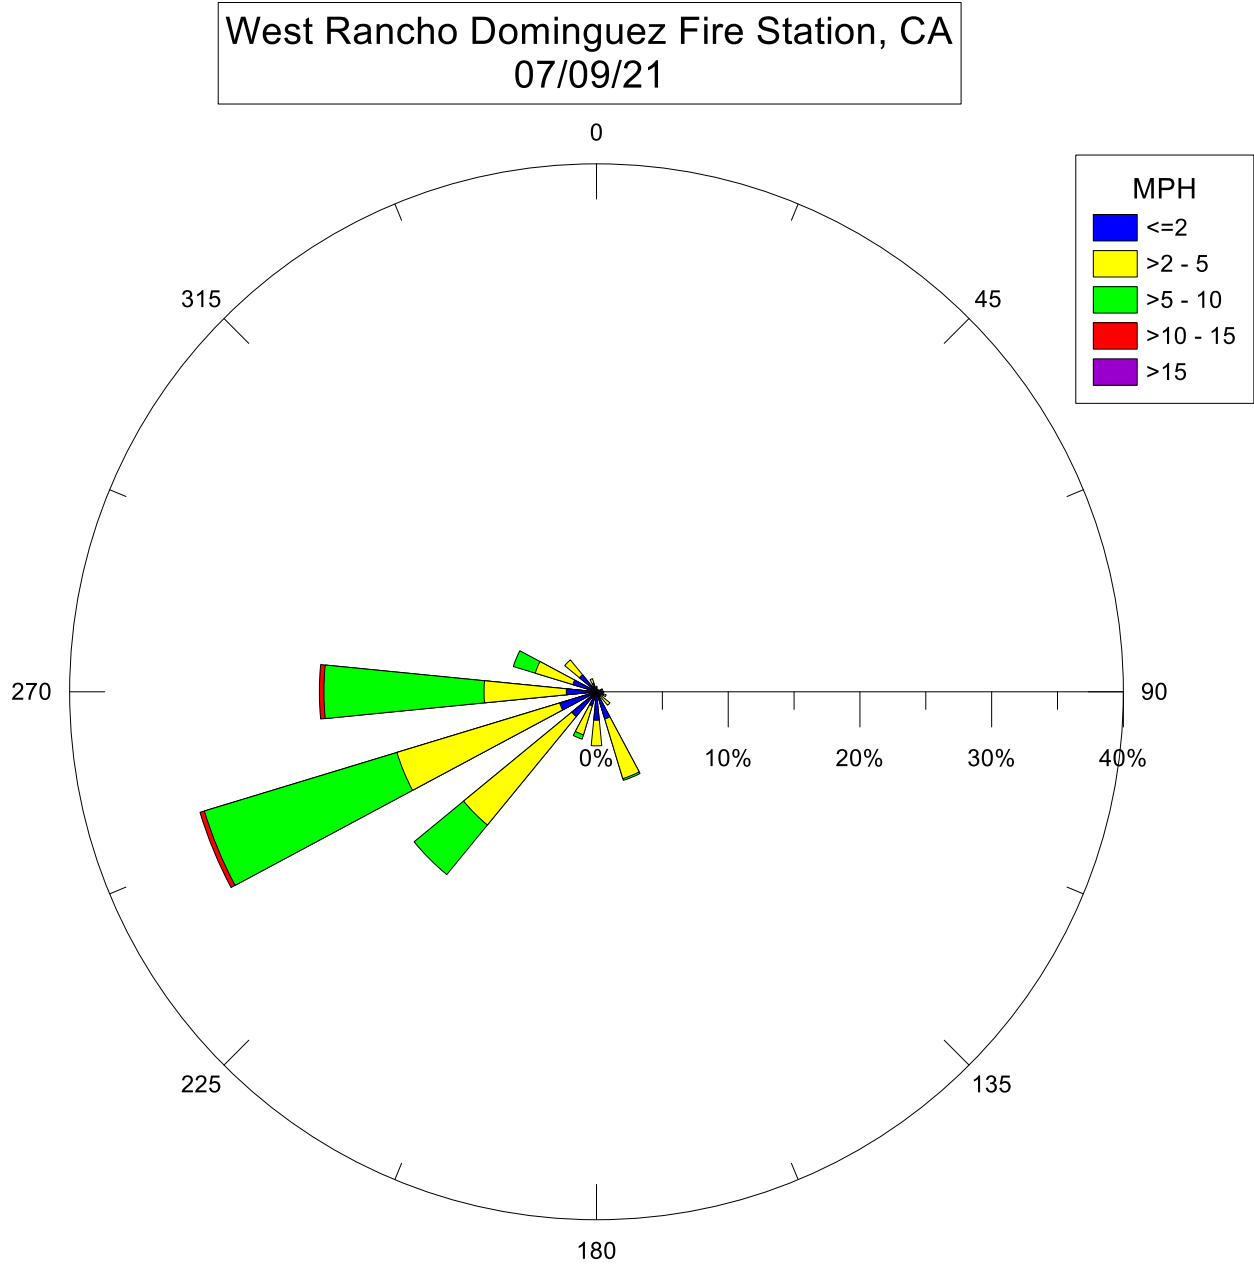

Note: Wind data for West Rancho Dominguez will be collected at West Rancho Dominguez Fire Station.