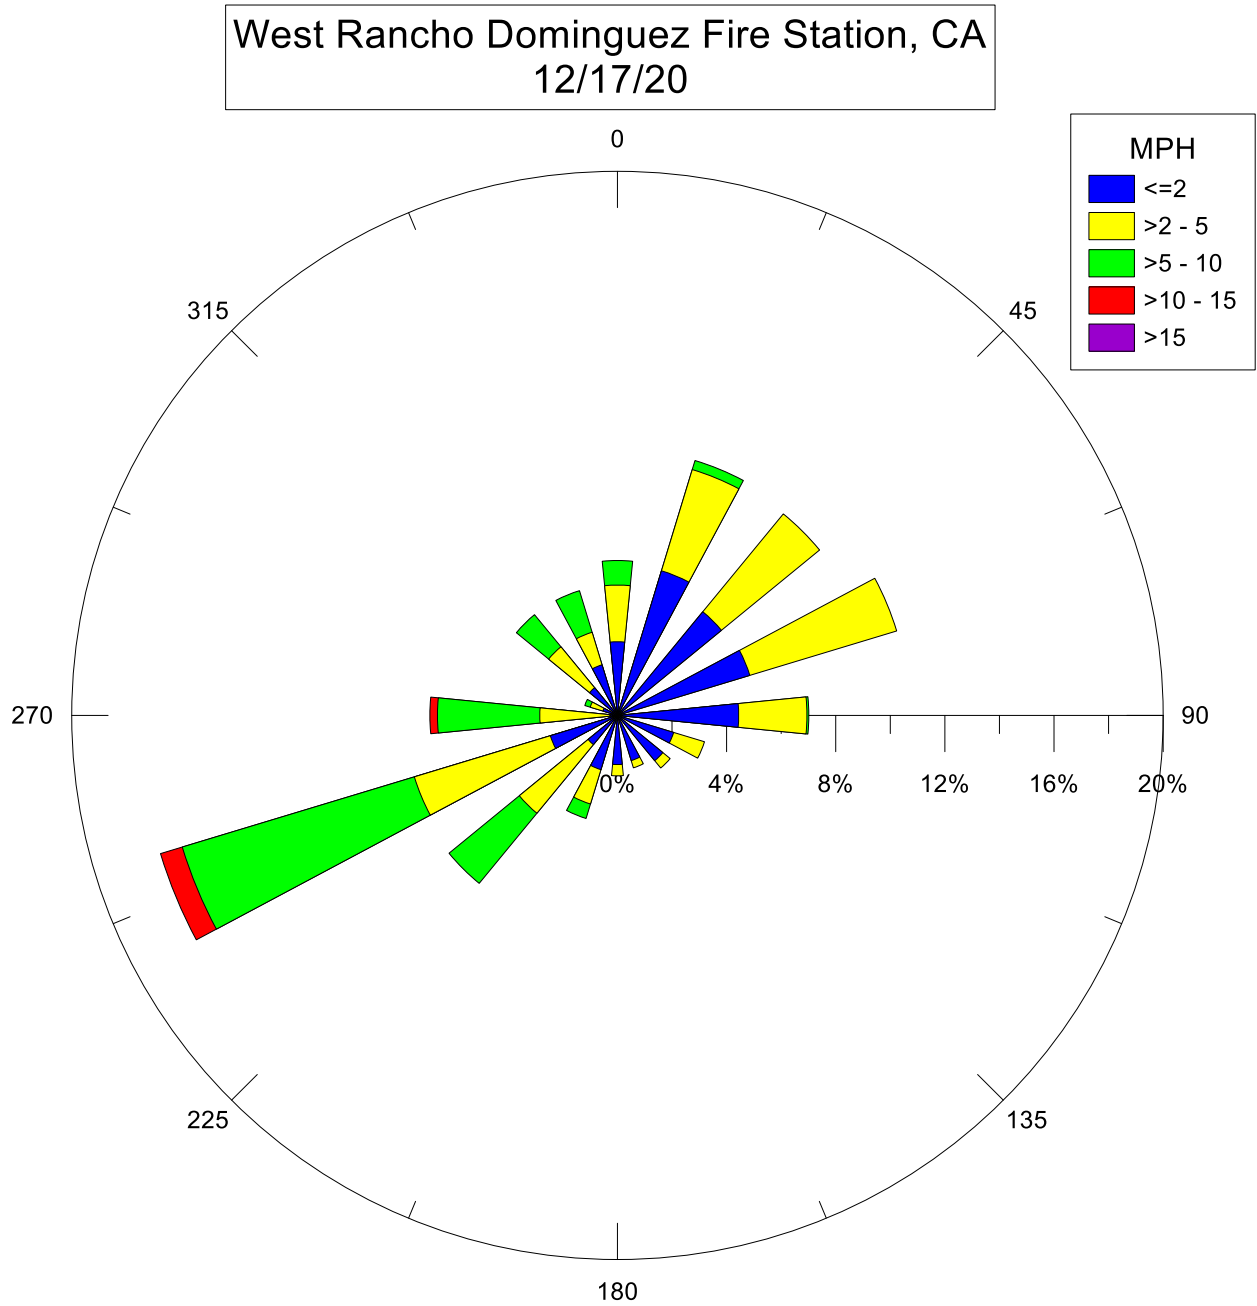

Note: Wind data for West Rancho Dominguez will be collected at West Rancho Dominguez Fire Station.