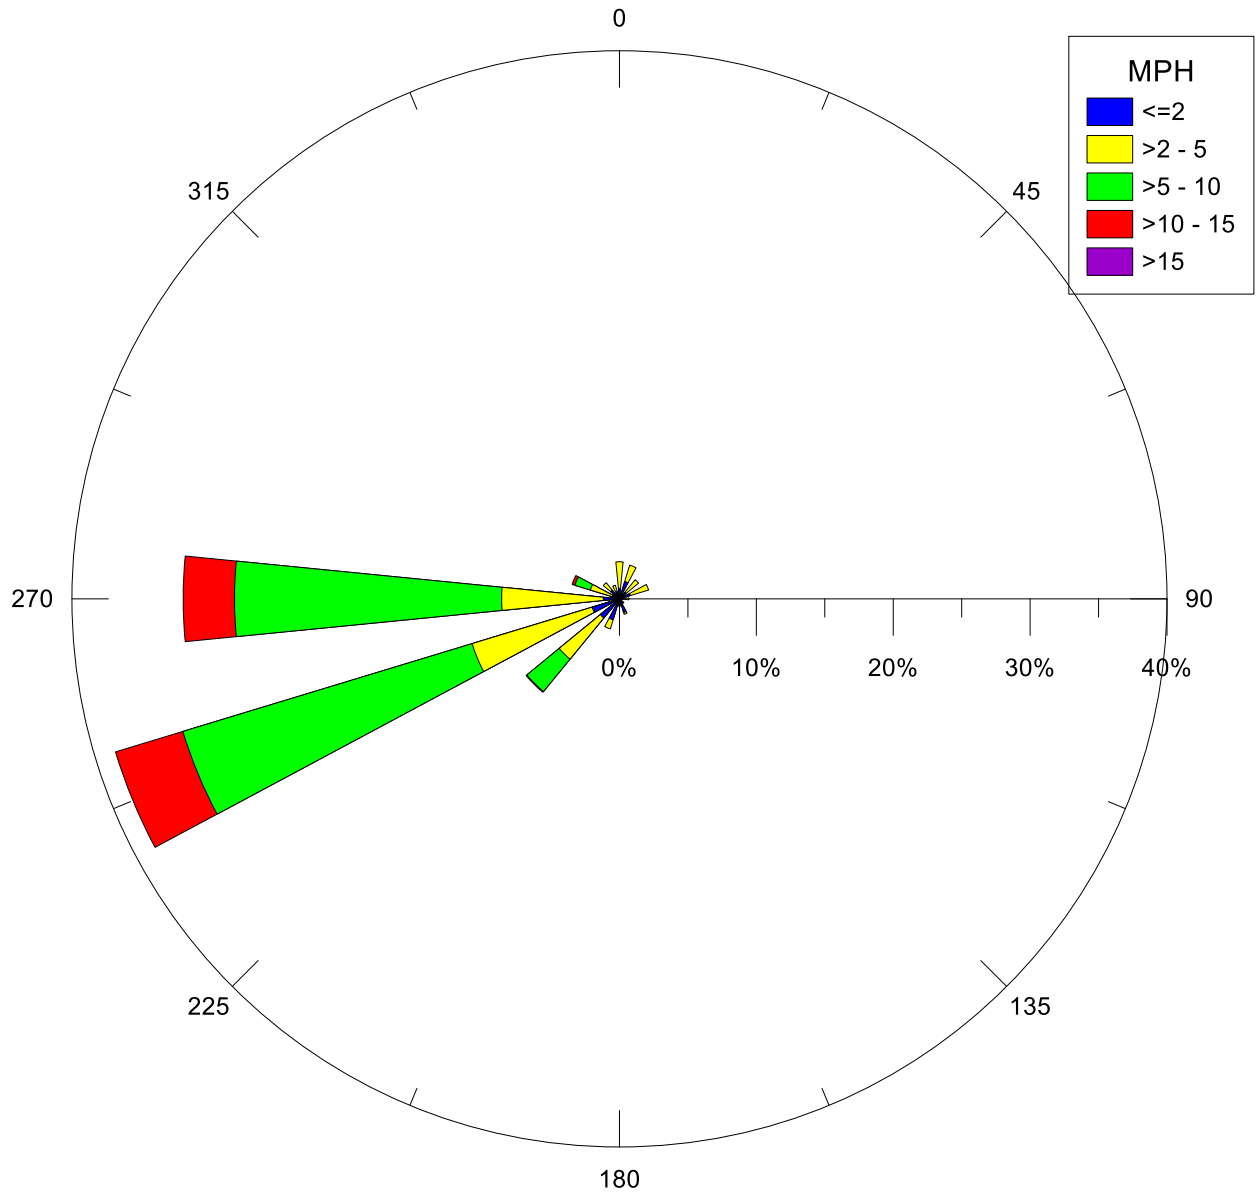

Note: Wind data for West Rancho Dominguez will be collected at West Rancho Dominguez Fire Station.

West Rancho Dominguez Fire Station, CA
06/23/21