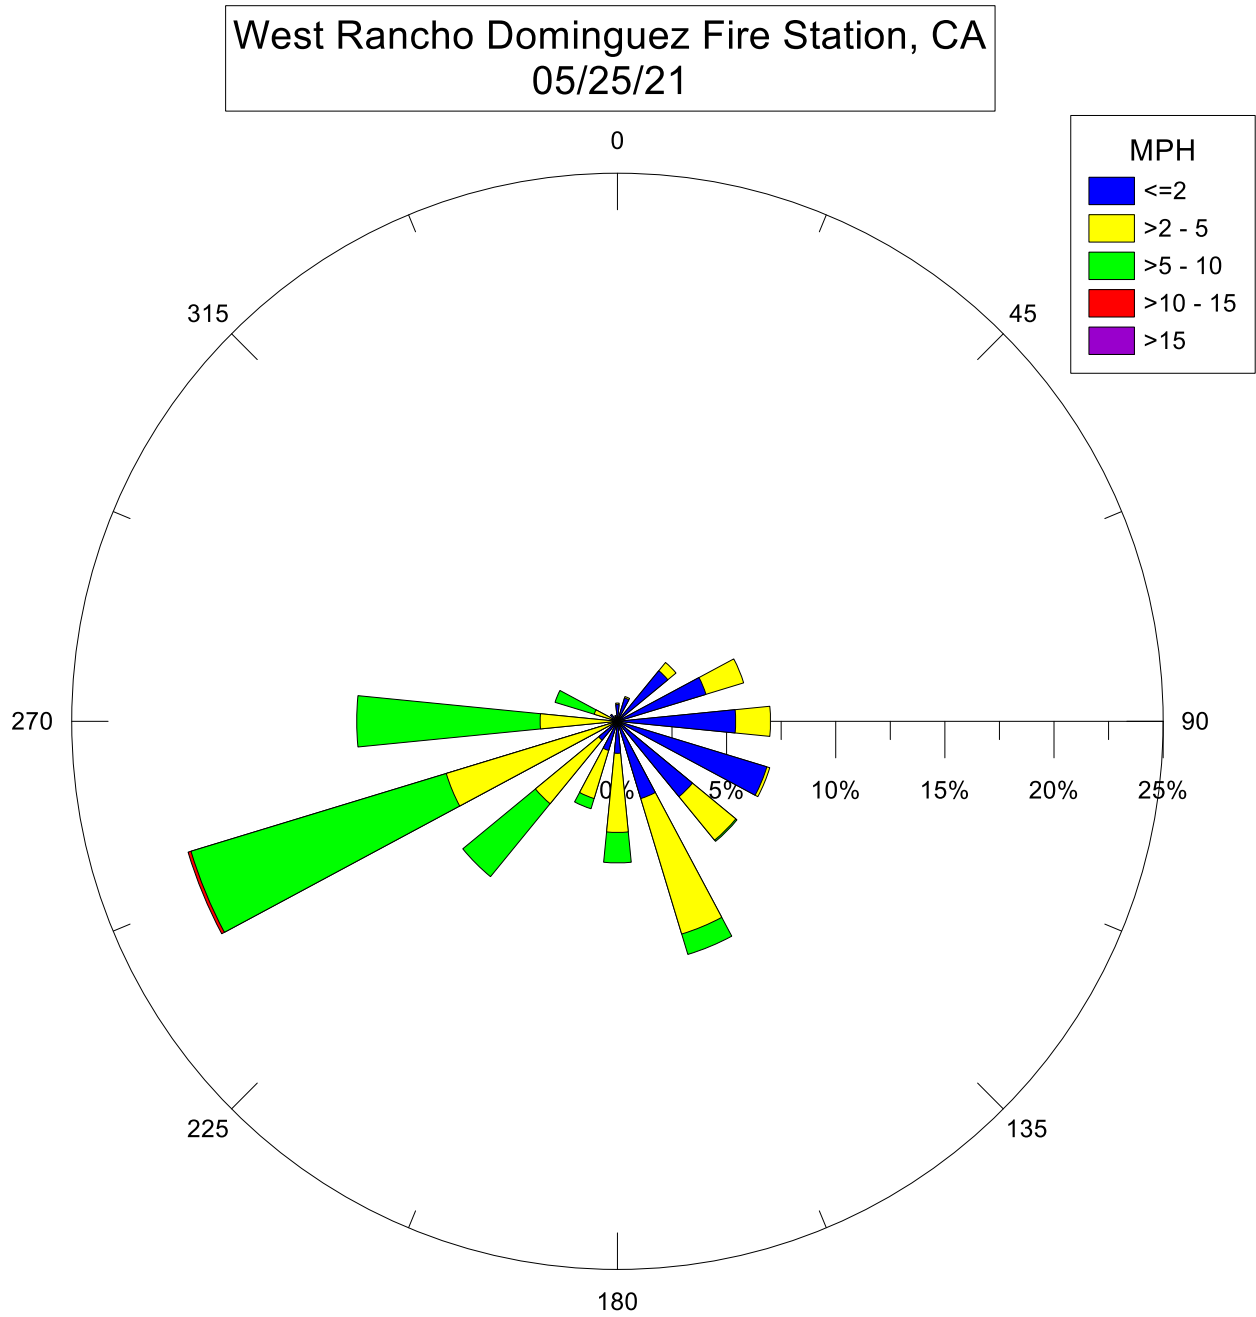

Note: Wind data for West Rancho Dominguez will be collected at West Rancho Dominguez Fire Station.