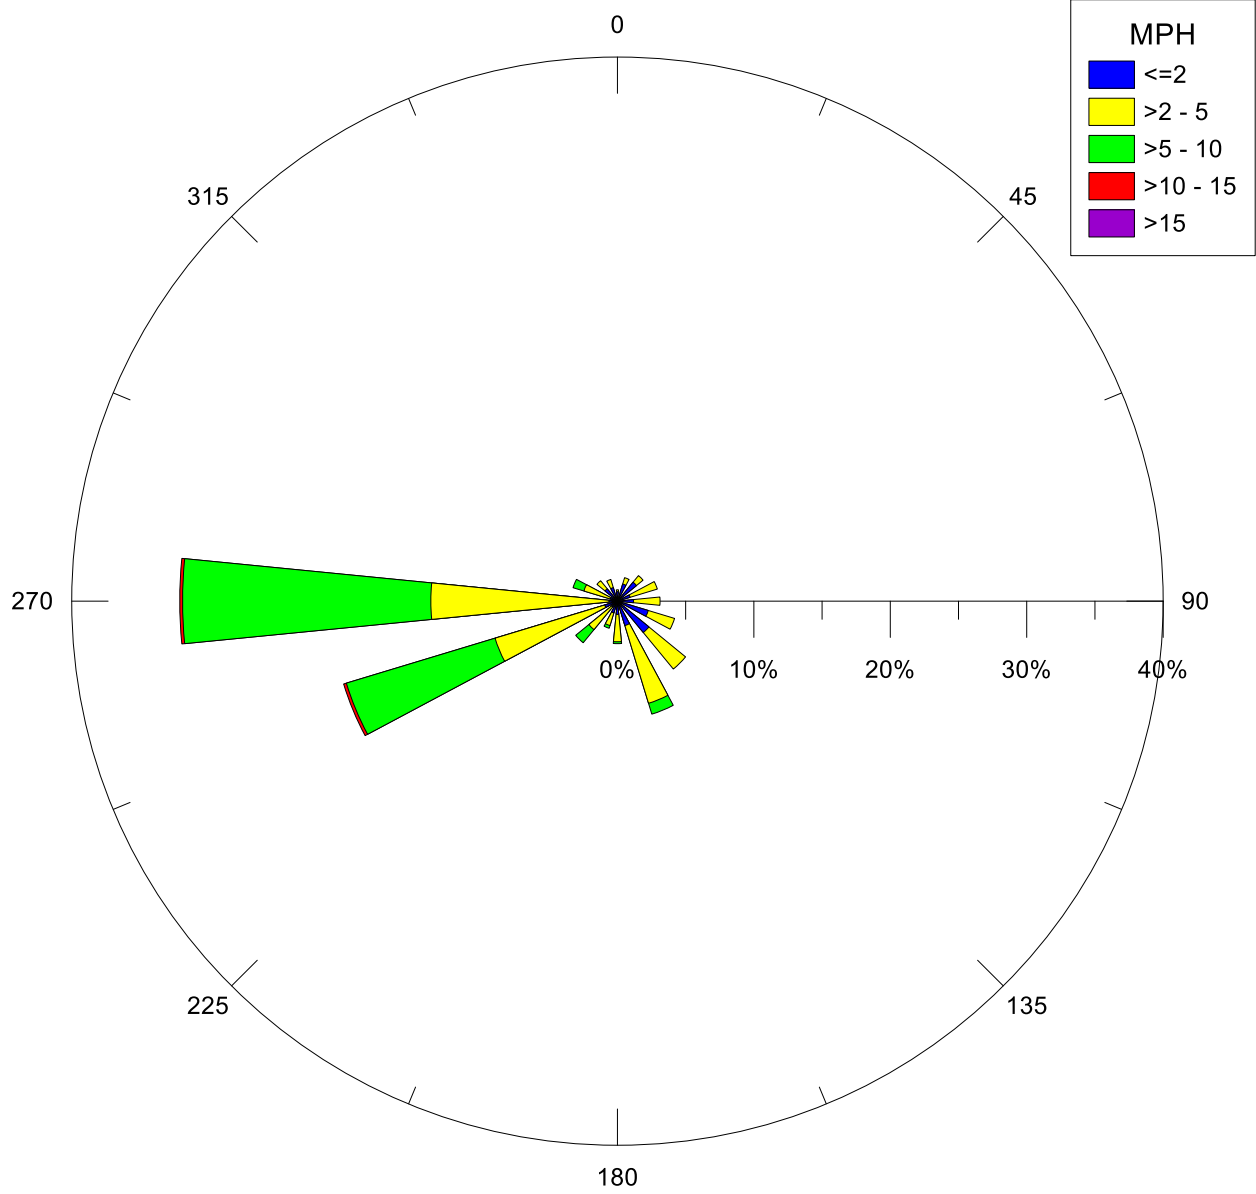

Note: Wind data for West Rancho Dominguez will be collected at West Rancho Dominguez Fire Station.

West Rancho Dominguez Fire Station, CA
10/08/20