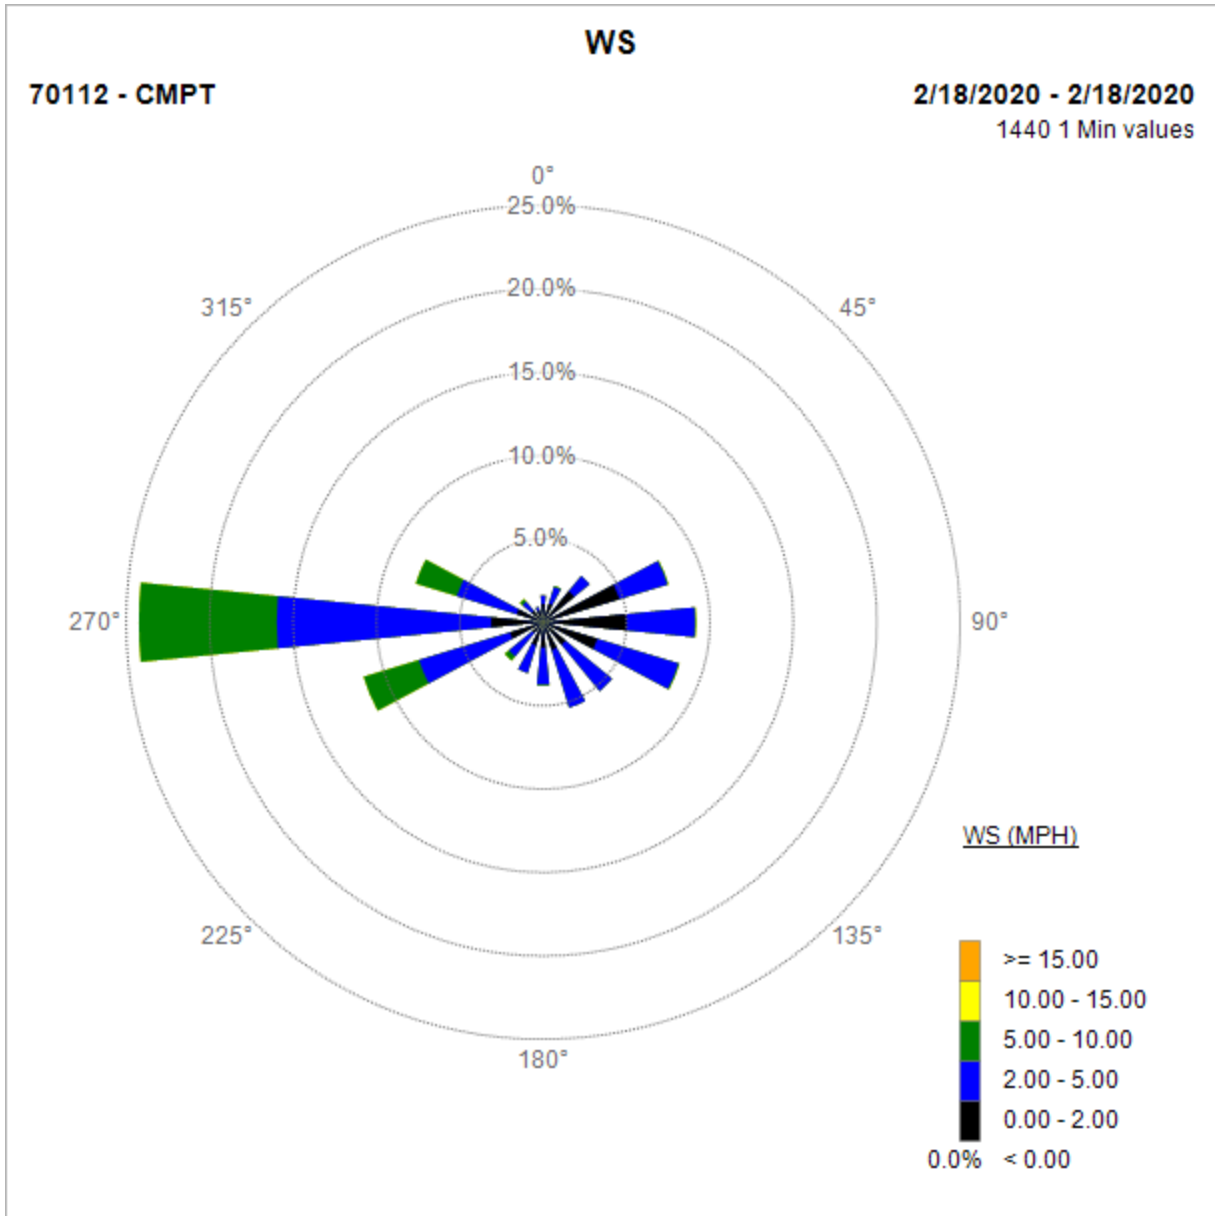

Note: Wind data for West Rancho Dominguez will be collected at Compton Air Monitoring Site on 02/18/2020. Wind data from Compton/Woodley Airport is unavailable.

Compton Air Monitoring Station 02/18/20