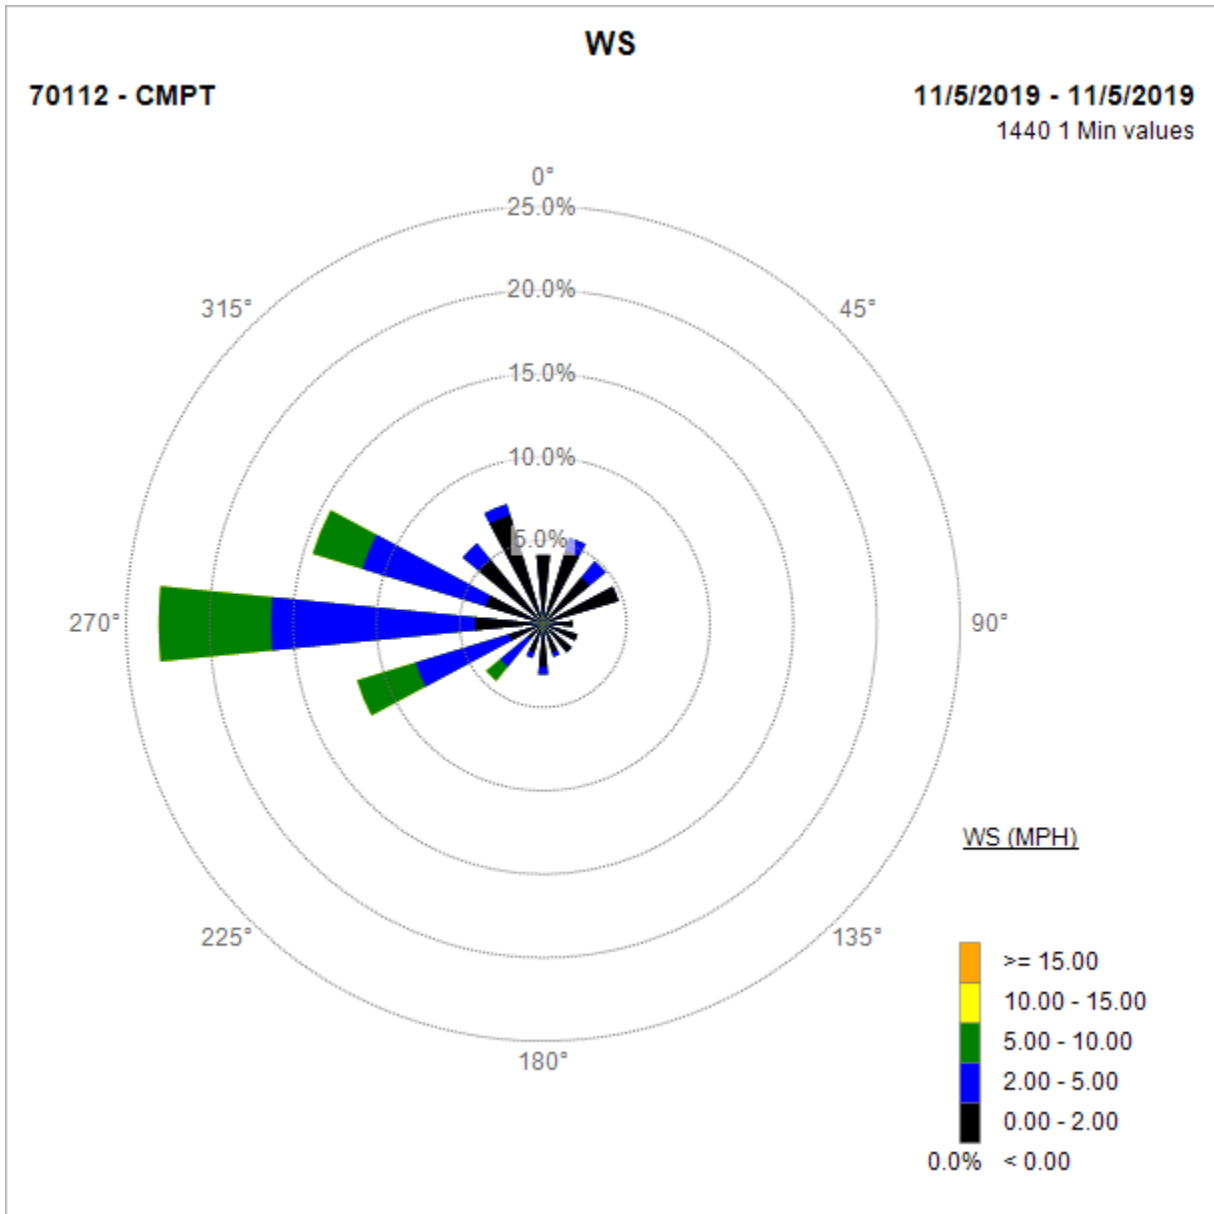

Note: Wind data for West Rancho Dominguez will be collected at Compton Air Monitoring Site on 11/05/2019. Wind data from Compton/Woodley Airport is unavailable.

Compton Air Monitoring Station 11/05/19