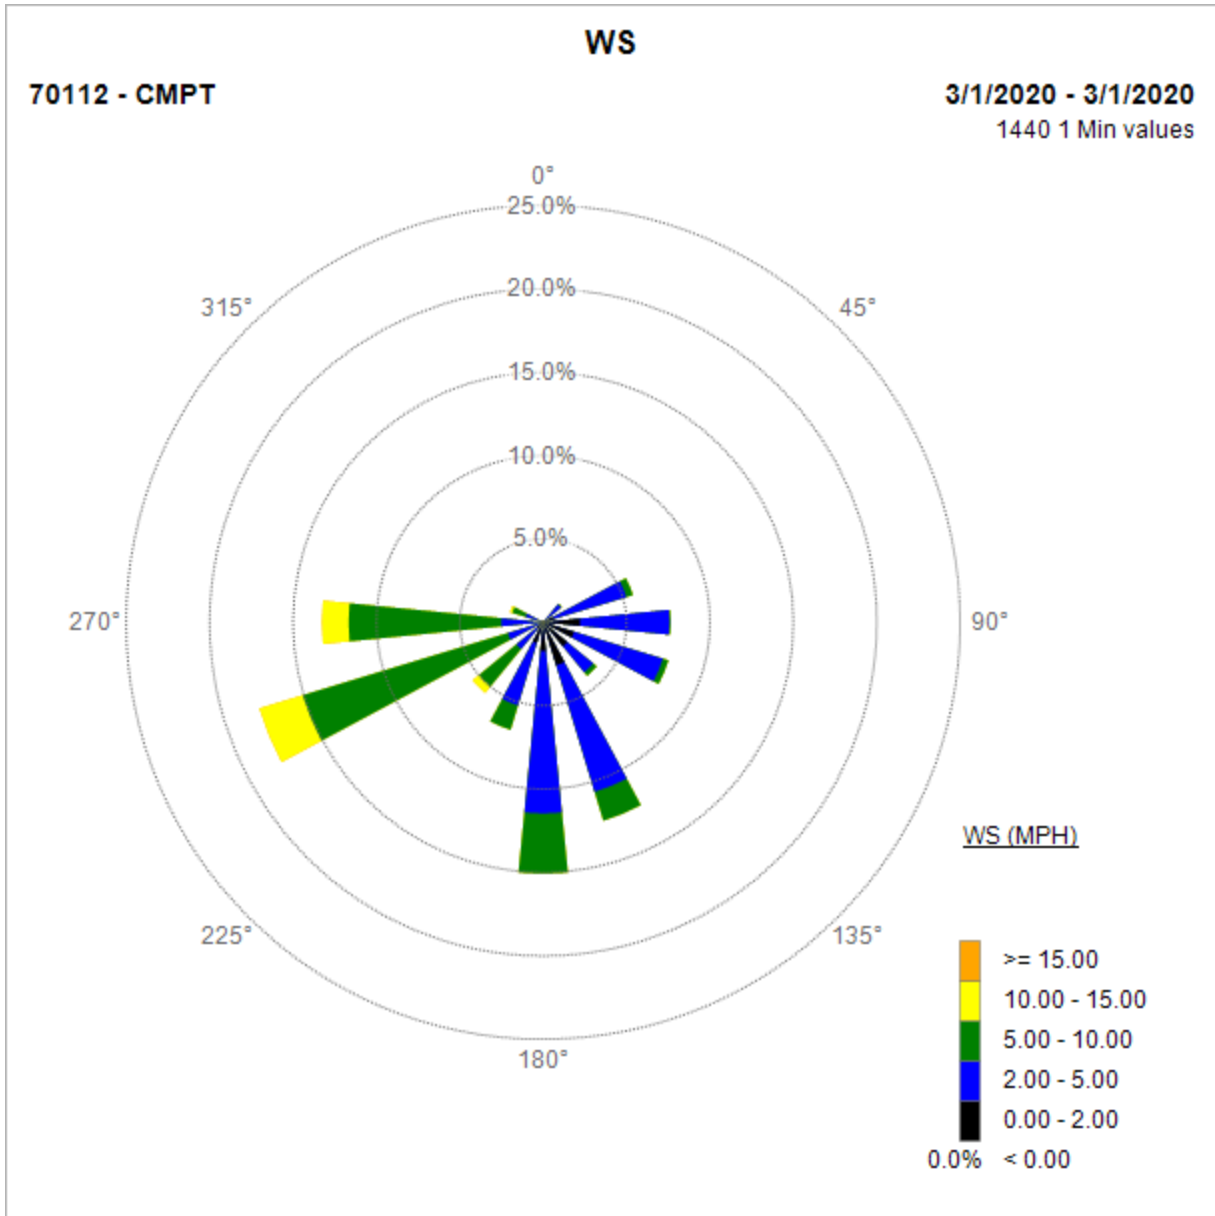

Note: Wind data for West Rancho Dominguez will be collected at Compton Air Monitoring Site on 03/01/2020. Wind data from Compton/Woodley Airport is unavailable.

Compton Air Monitoring Station 03/01/20