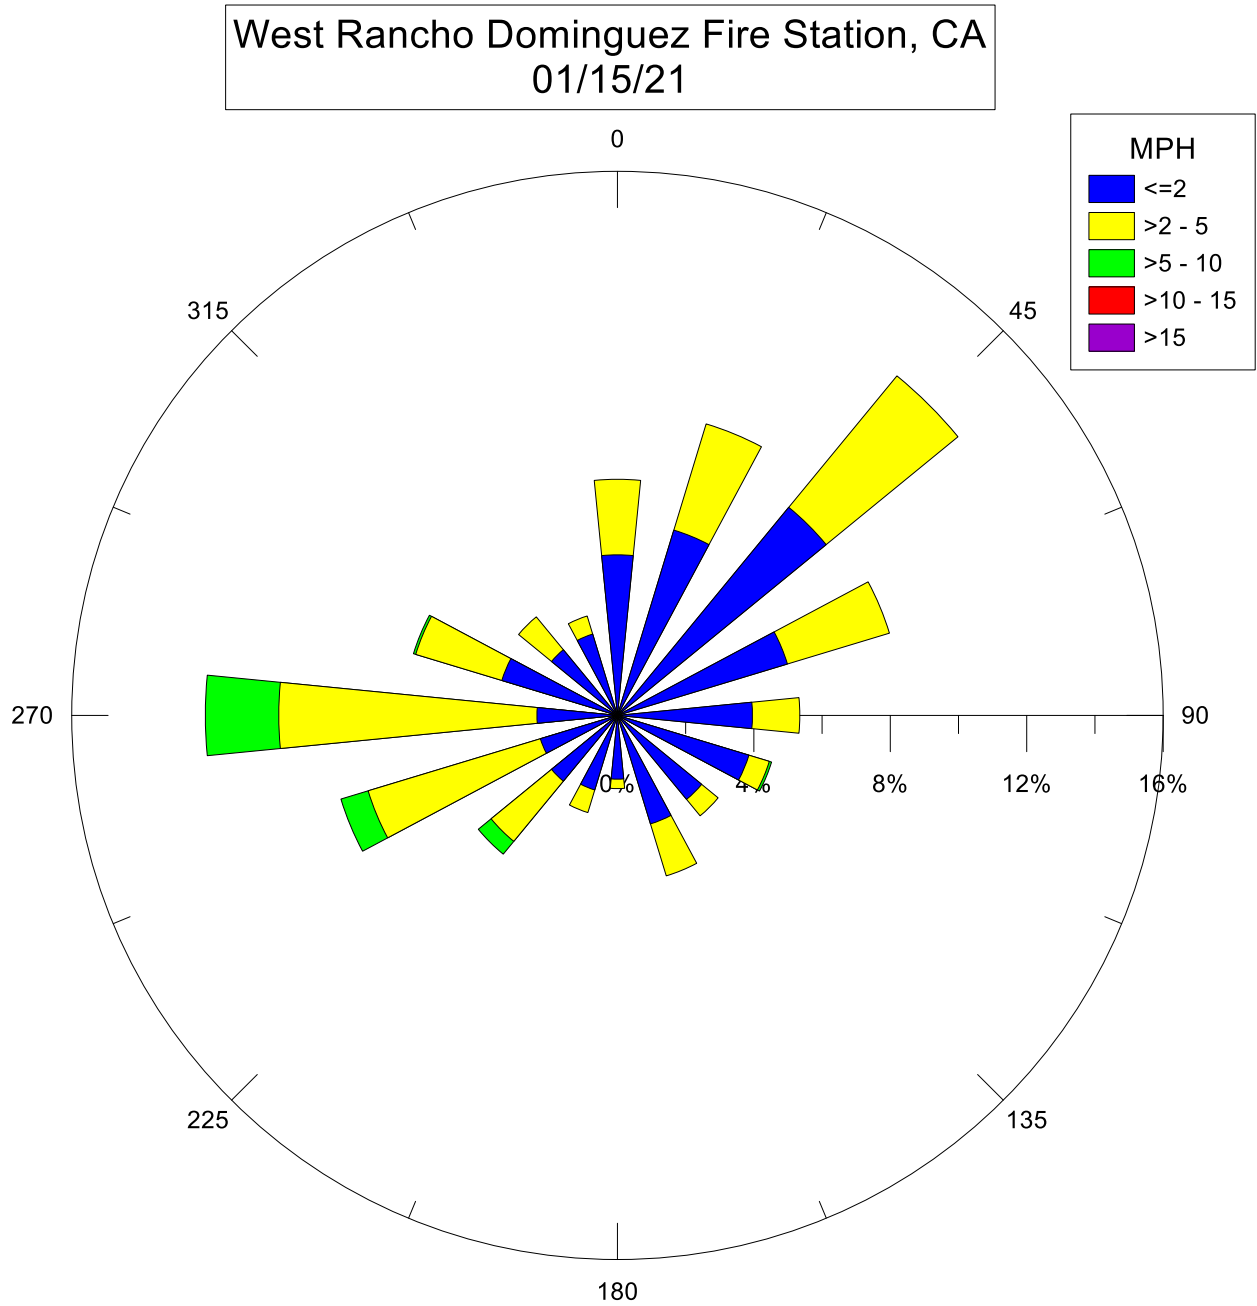

Note: Wind data for West Rancho Dominguez will be collected at West Rancho Dominguez Fire Station.