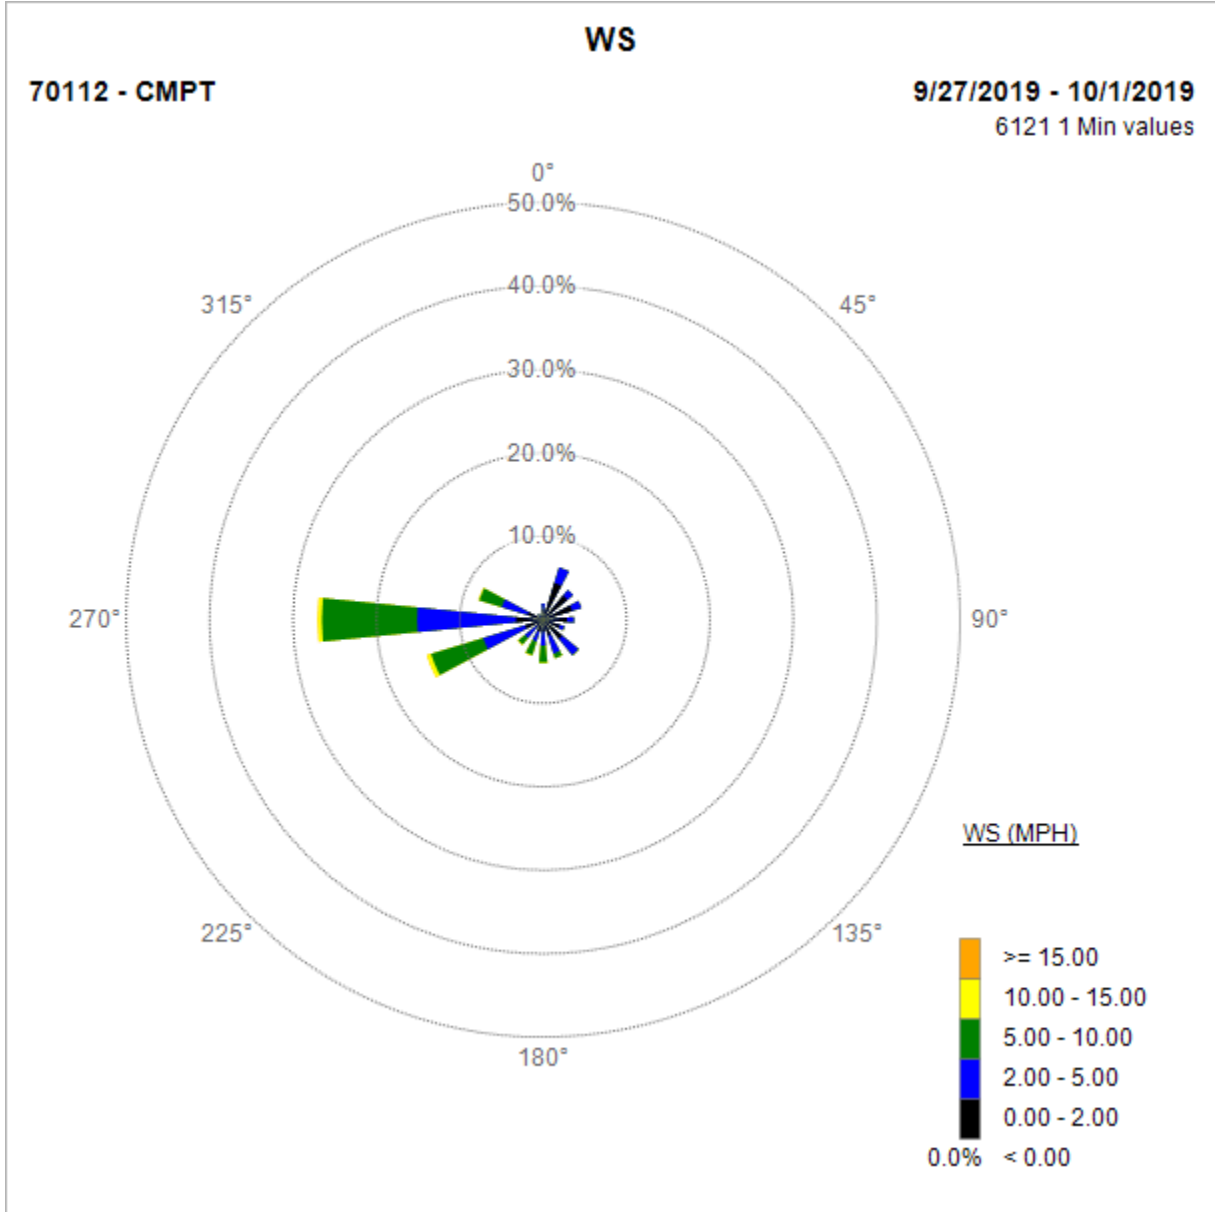

Note: Wind data for West Rancho Dominguez will be collected at Compton Air Monitoring Site on 09/27/2019. Wind data from Compton/Woodley Airport is unavailable.

Compton Air Monitoring Station 09/27/19