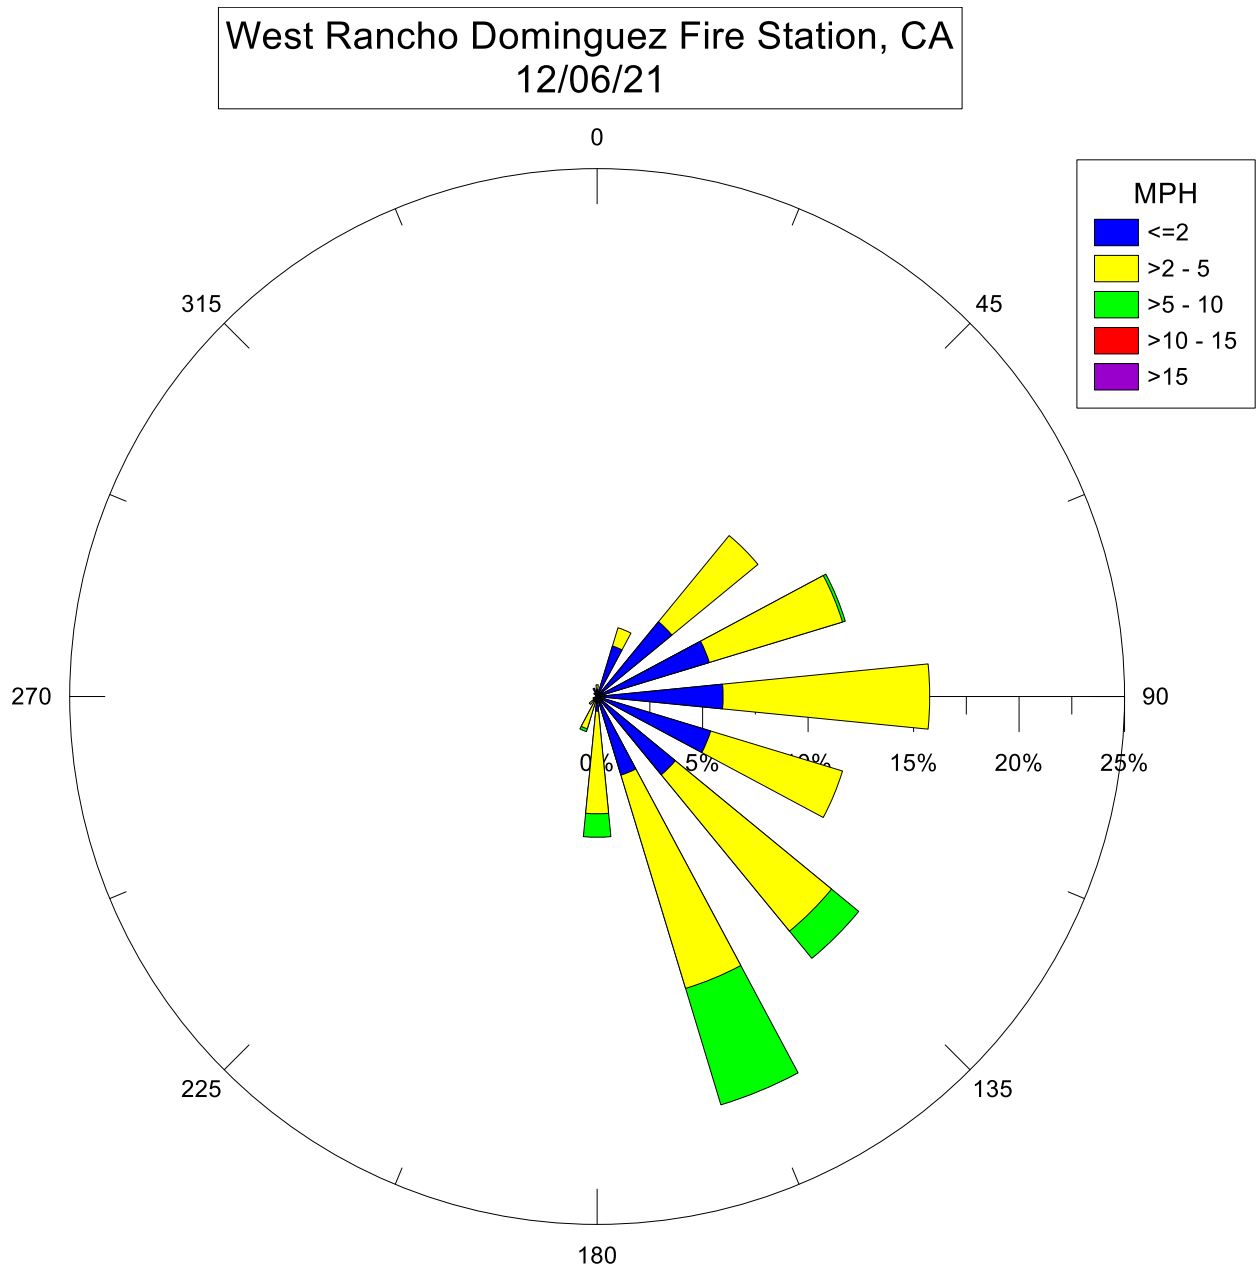

Note: Wind data for West Rancho Dominguez will be collected at West Rancho Dominguez Fire Station.