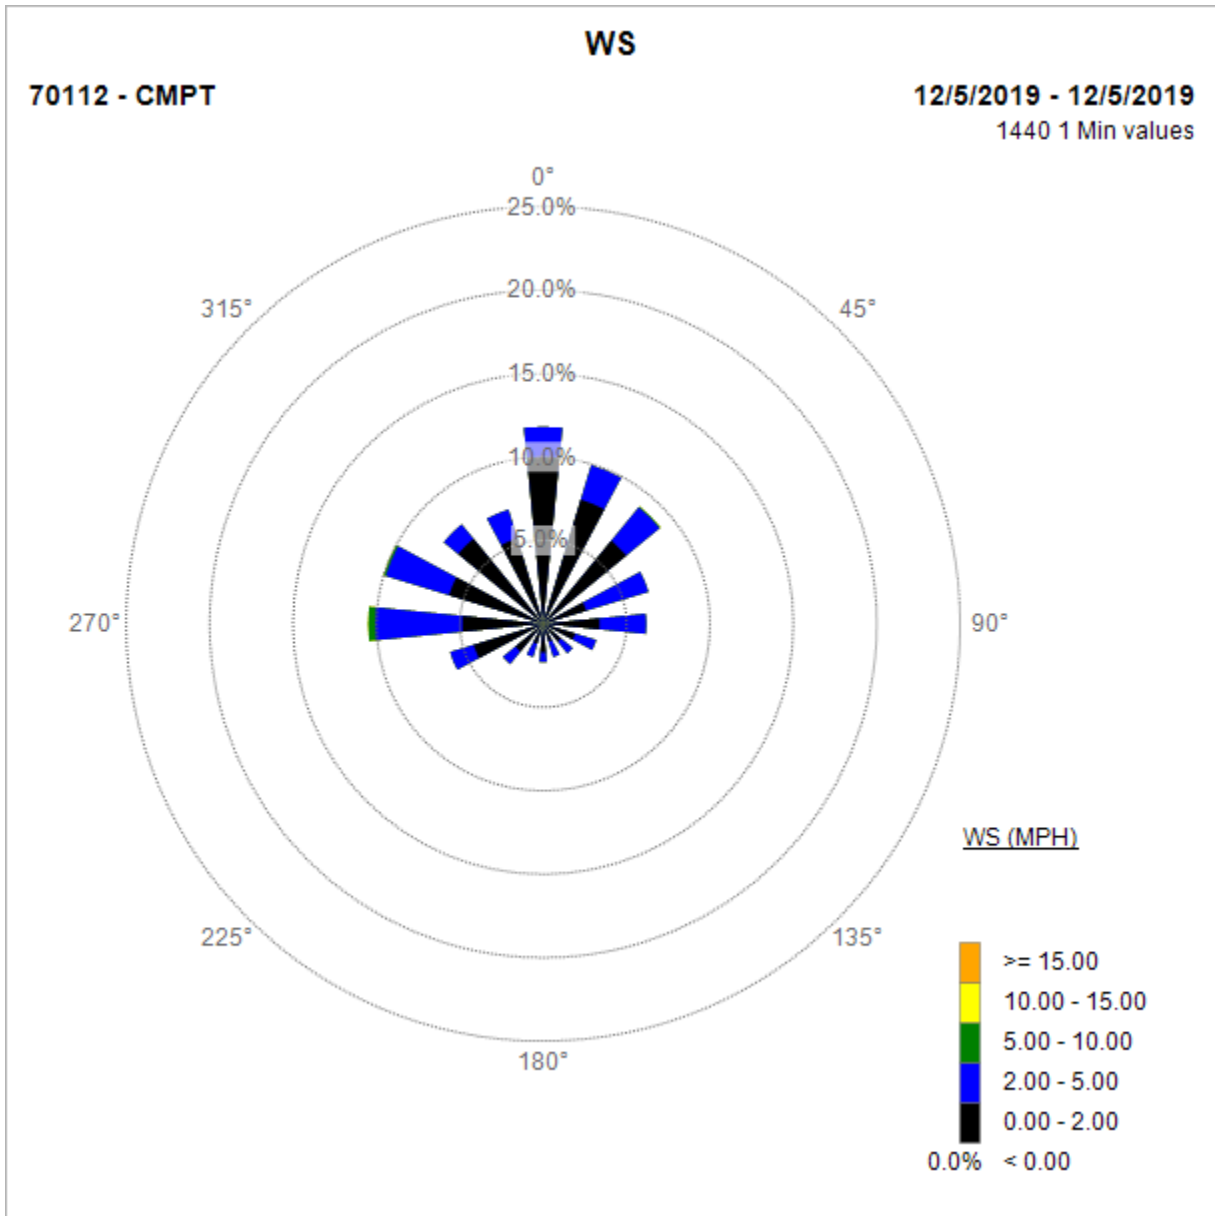

Note: Wind data for West Rancho Dominguez will be collected at Compton Air Monitoring Site on 12/05/2019. Wind data from Compton/Woodley Airport is unavailable.

Compton Air Monitoring Station 12/05/19