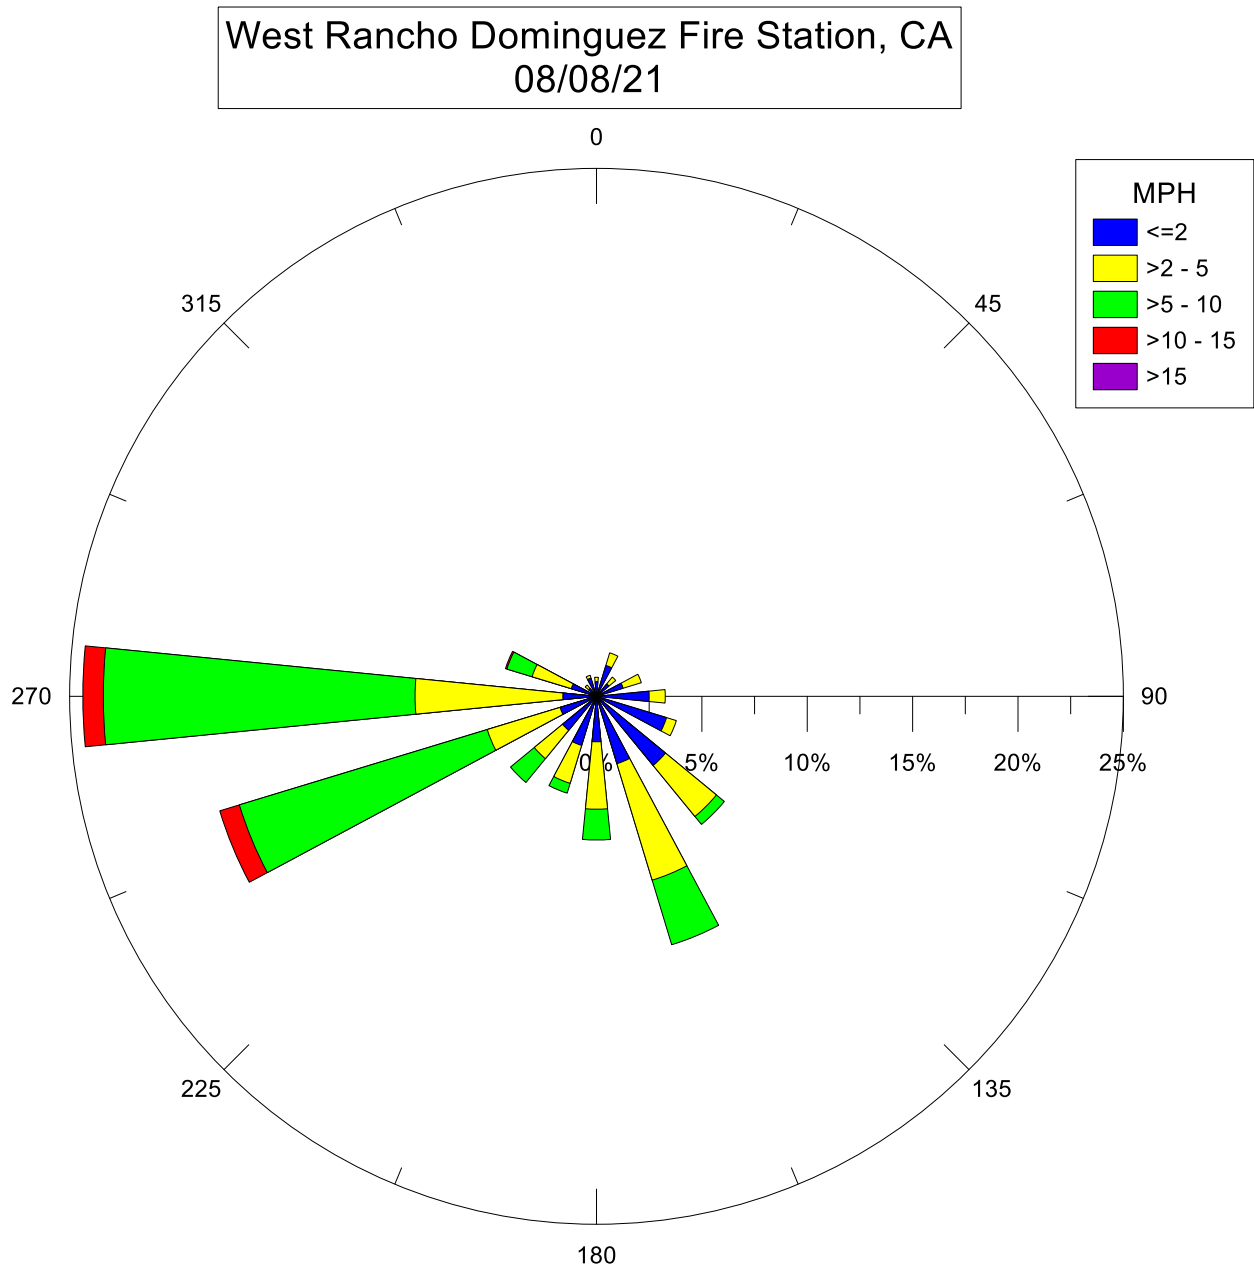

Note: Wind data for West Rancho Dominguez will be collected at West Rancho Dominguez Fire Station.