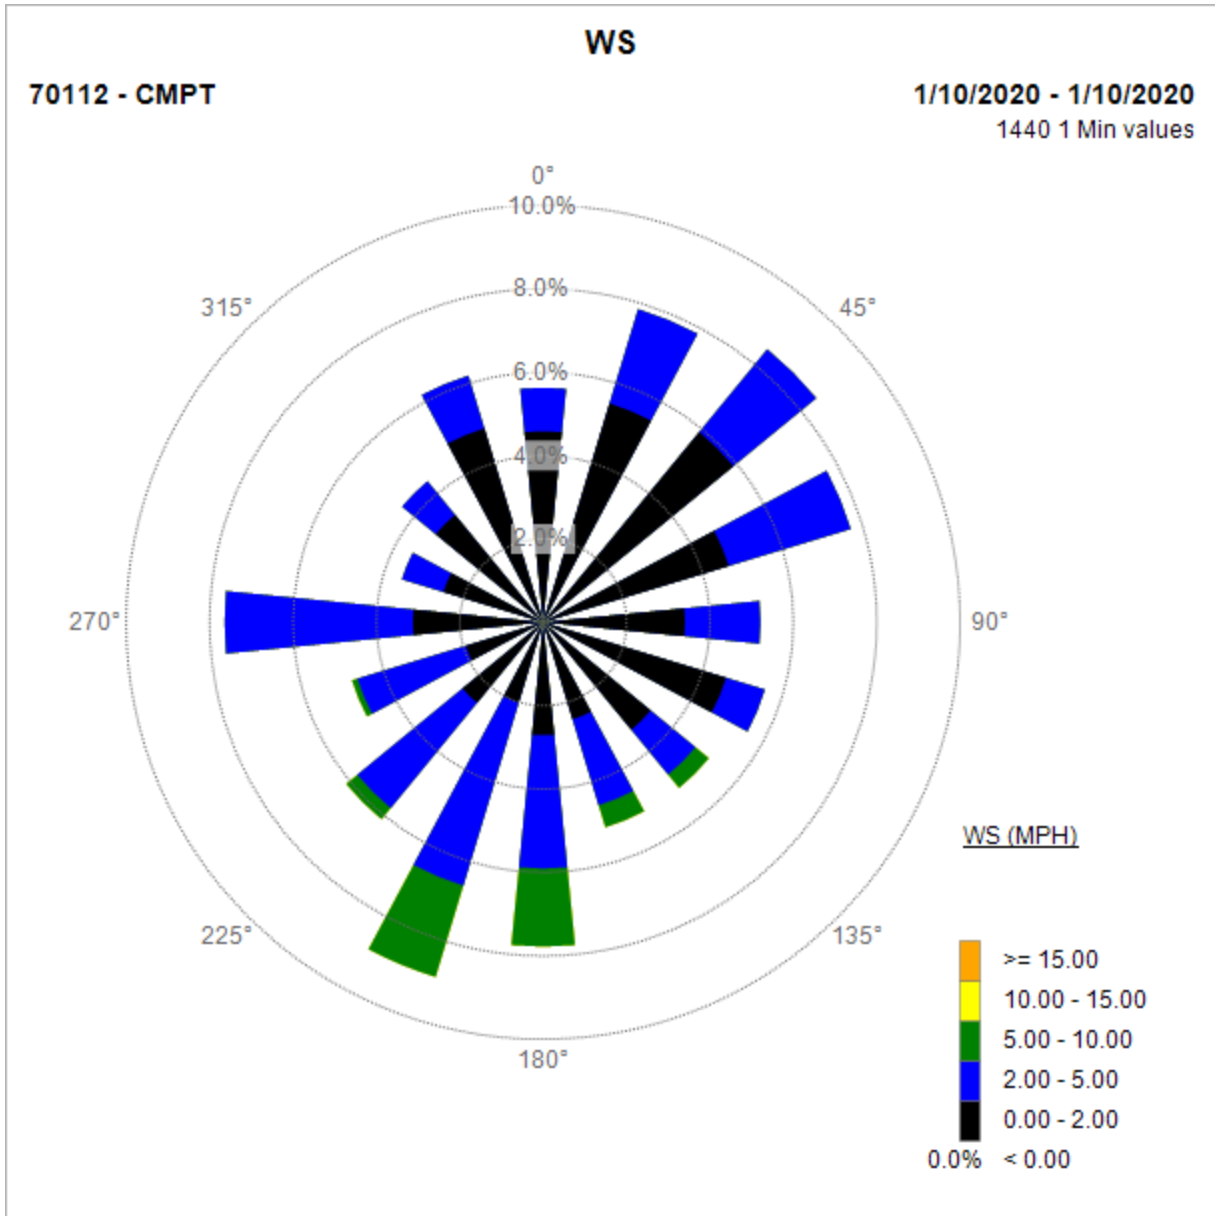

Note: Wind data for West Rancho Dominguez will be collected at Compton Air Monitoring Site on 01/10/2020. Wind data from Compton/Woodley Airport is unavailable.

Compton Air Monitoring Station 01/10/20