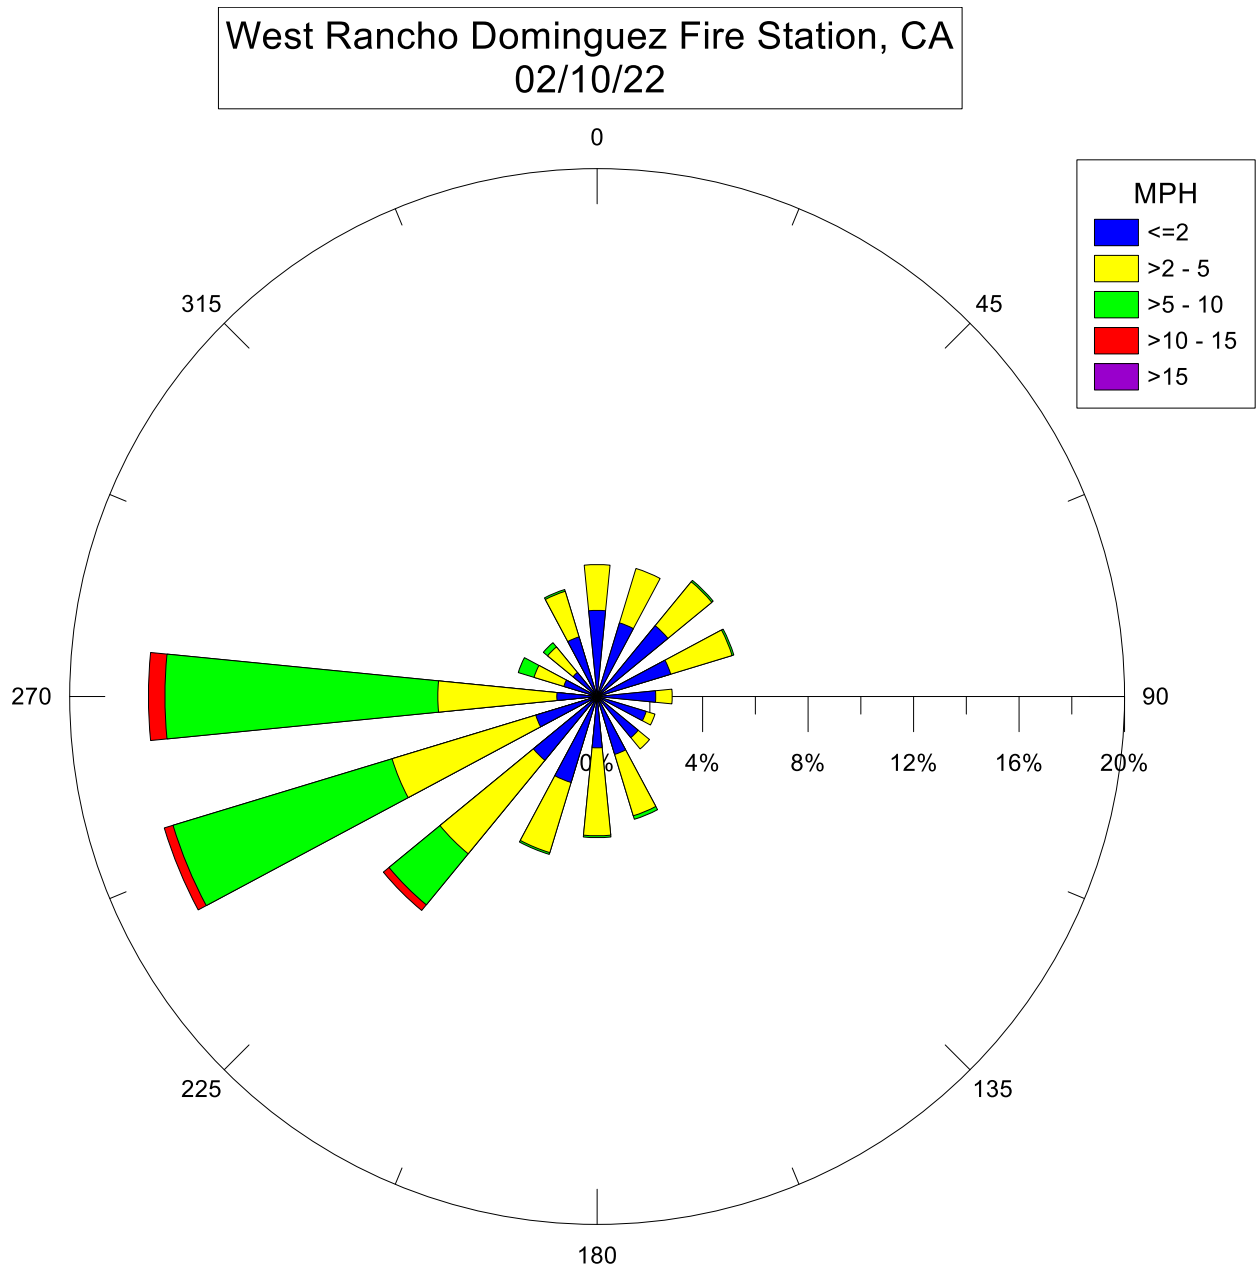

Note: Wind data for West Rancho Dominguez will be collected at West Rancho Dominguez Fire Station.