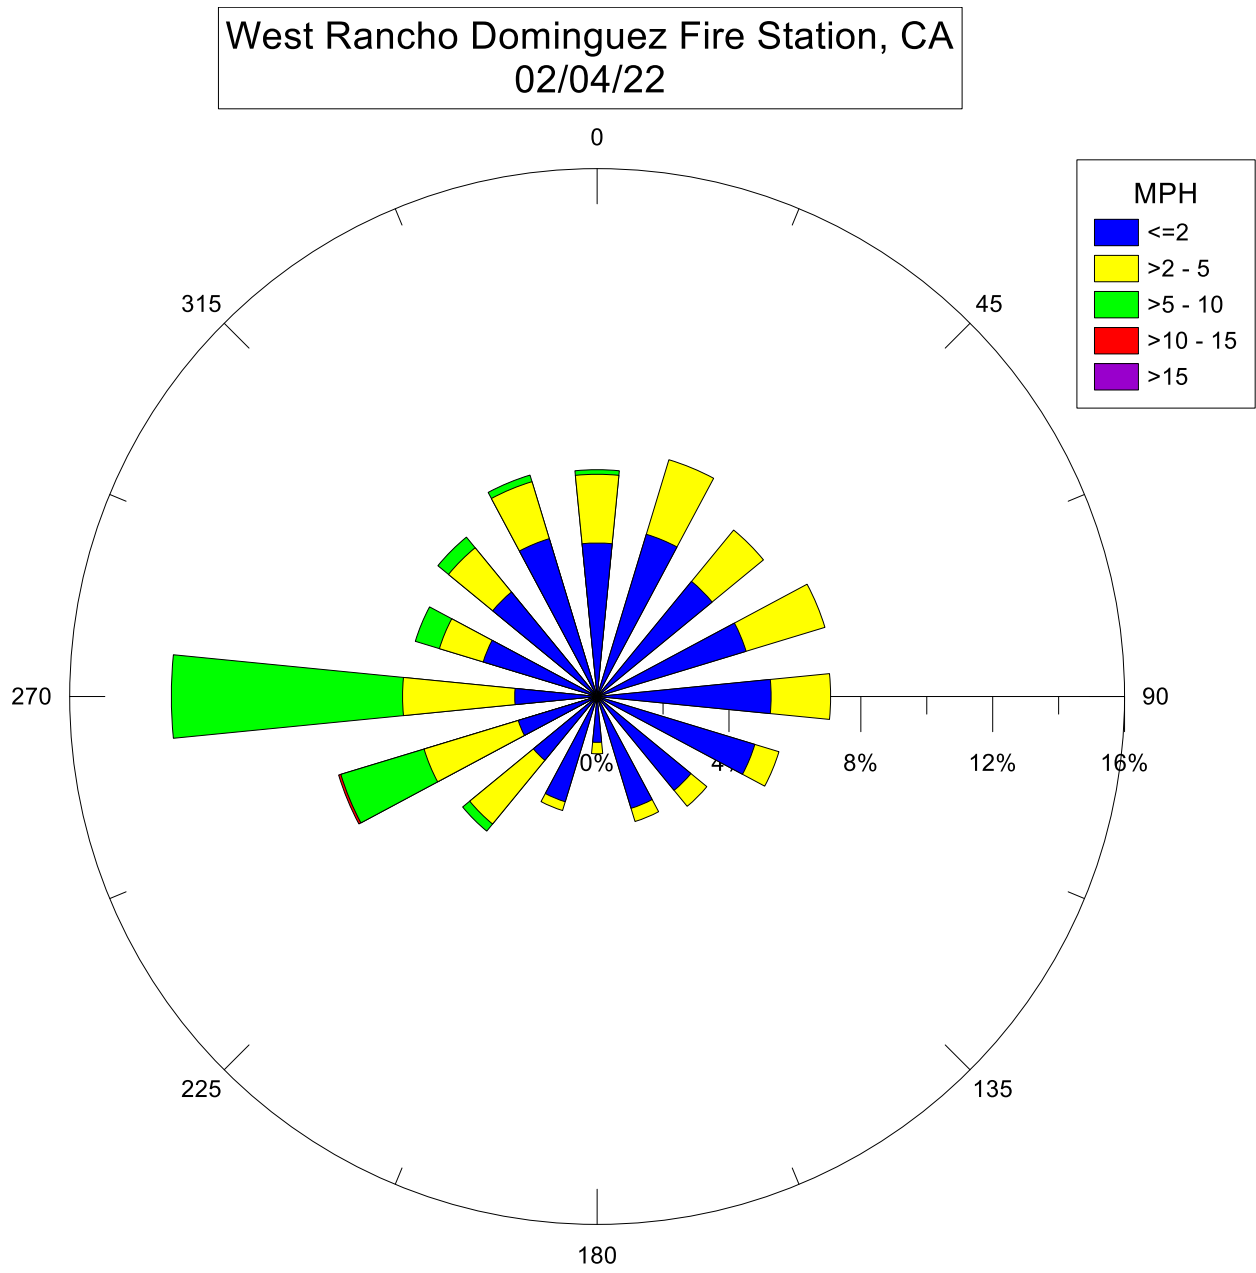

Note: Wind data for West Rancho Dominguez will be collected at West Rancho Dominguez Fire Station.