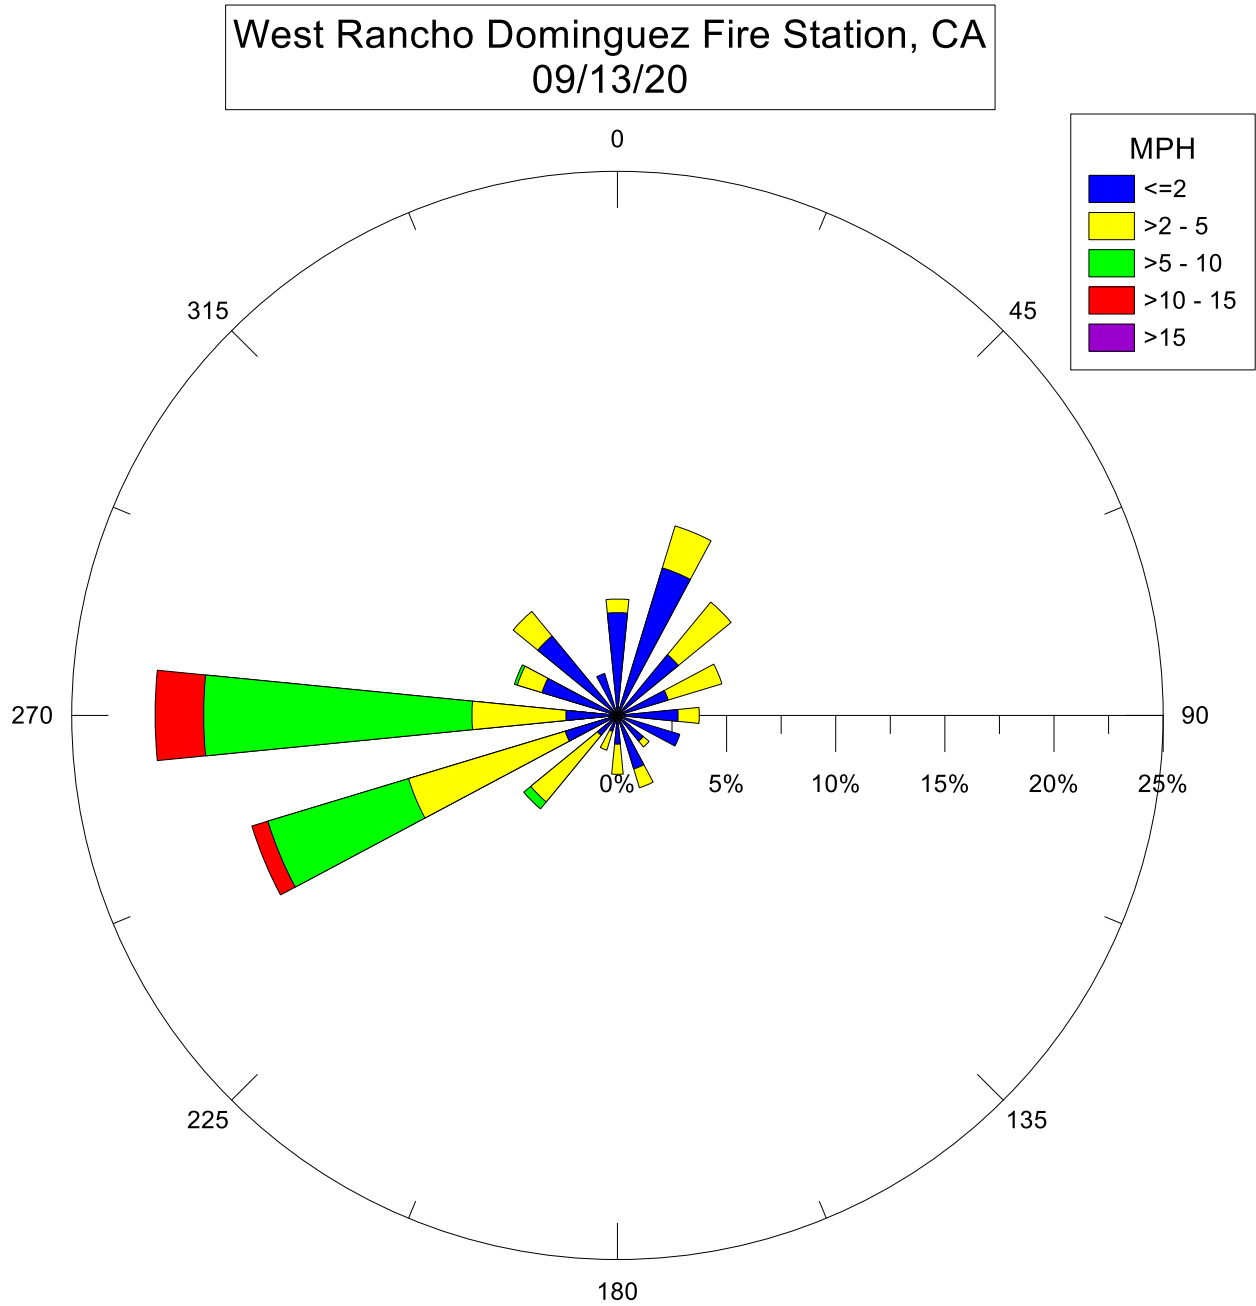

Note: Wind data for West Rancho Dominguez will be collected at West Rancho Dominguez Fire Station.