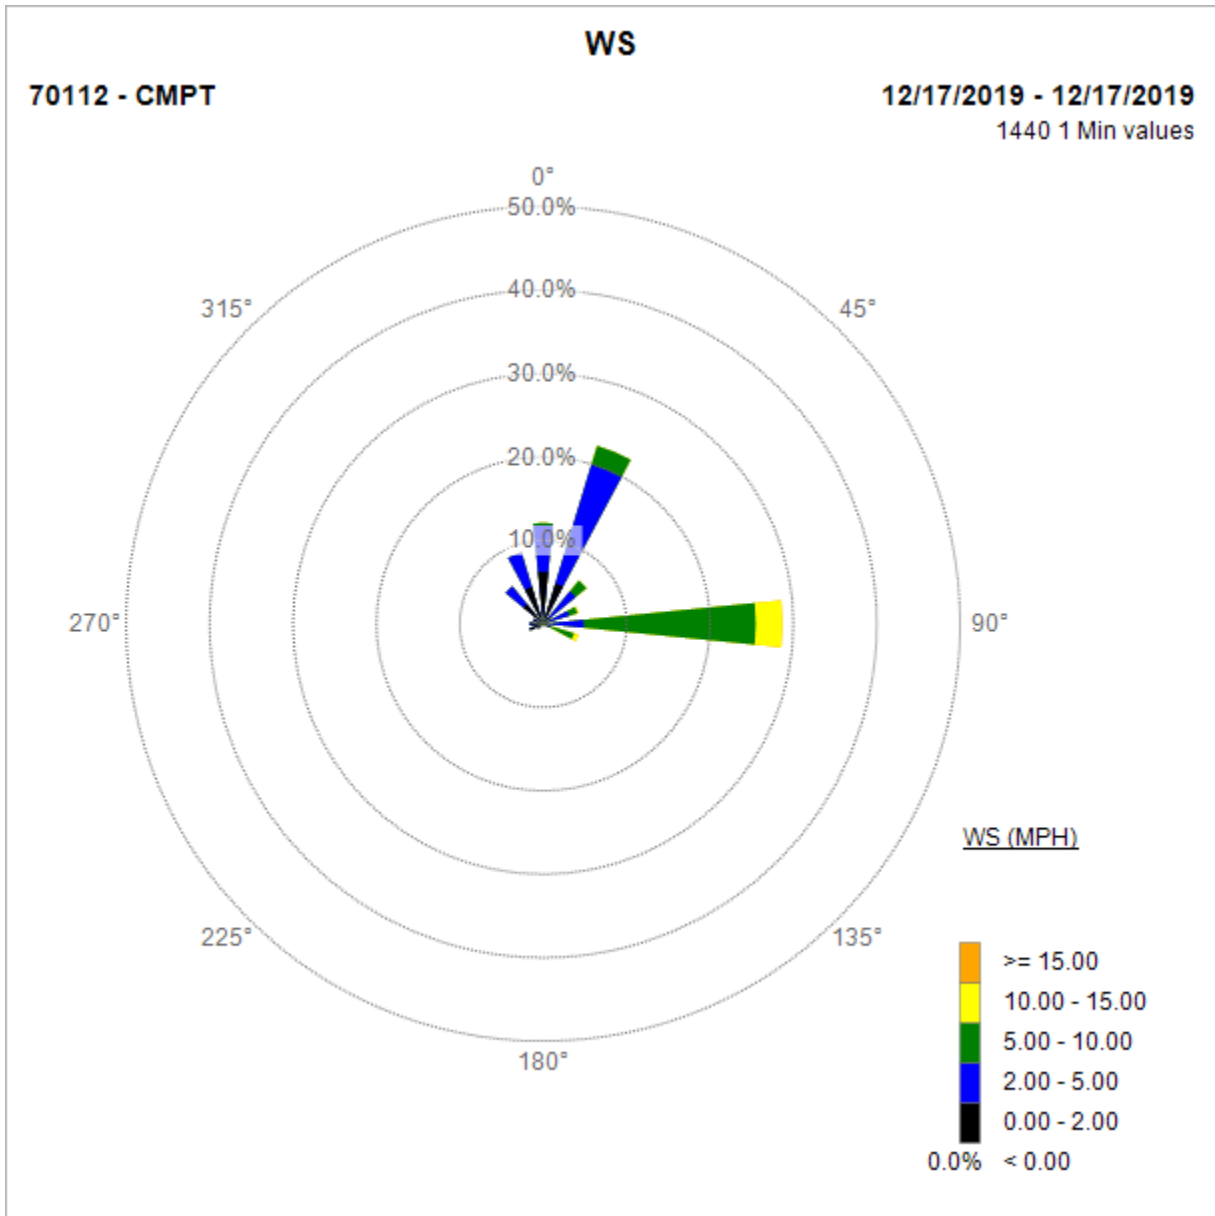

Note: Wind data for West Rancho Dominguez will be collected at Compton Air Monitoring Site on 12/17/2019. Wind data from Compton/Woodley Airport is unavailable.

Compton Air Monitoring Station 12/17/19