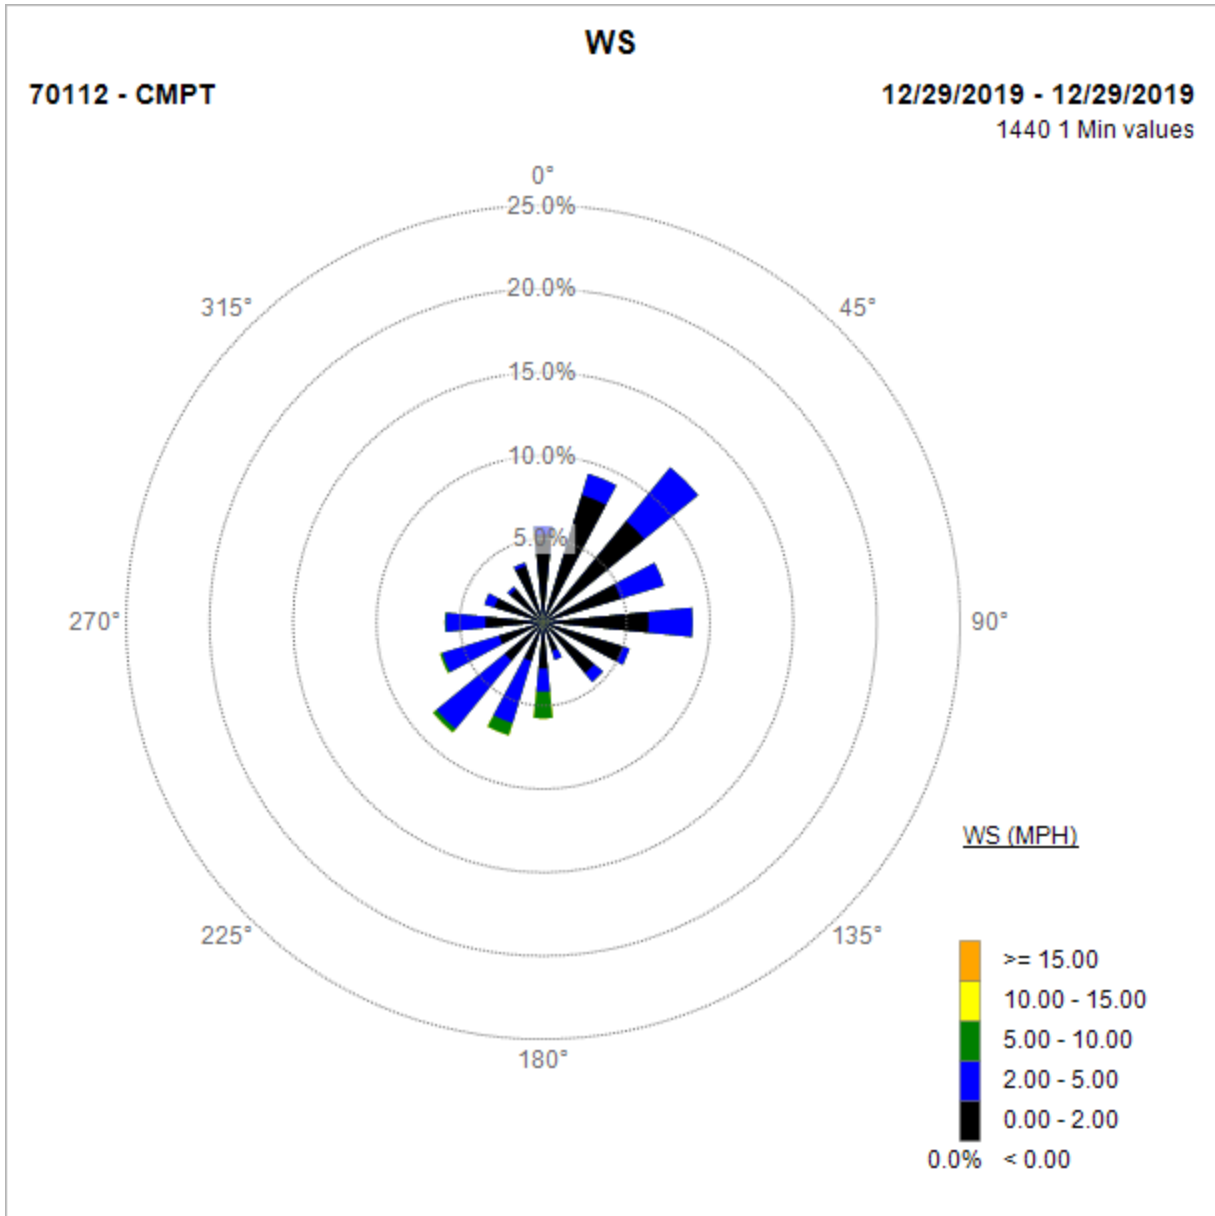

Note: Wind data for West Rancho Dominguez will be collected at Compton Air Monitoring Site on 12/29/2019. Wind data from Compton/Woodley Airport is unavailable.

Compton Air Monitoring Station 12/29/19