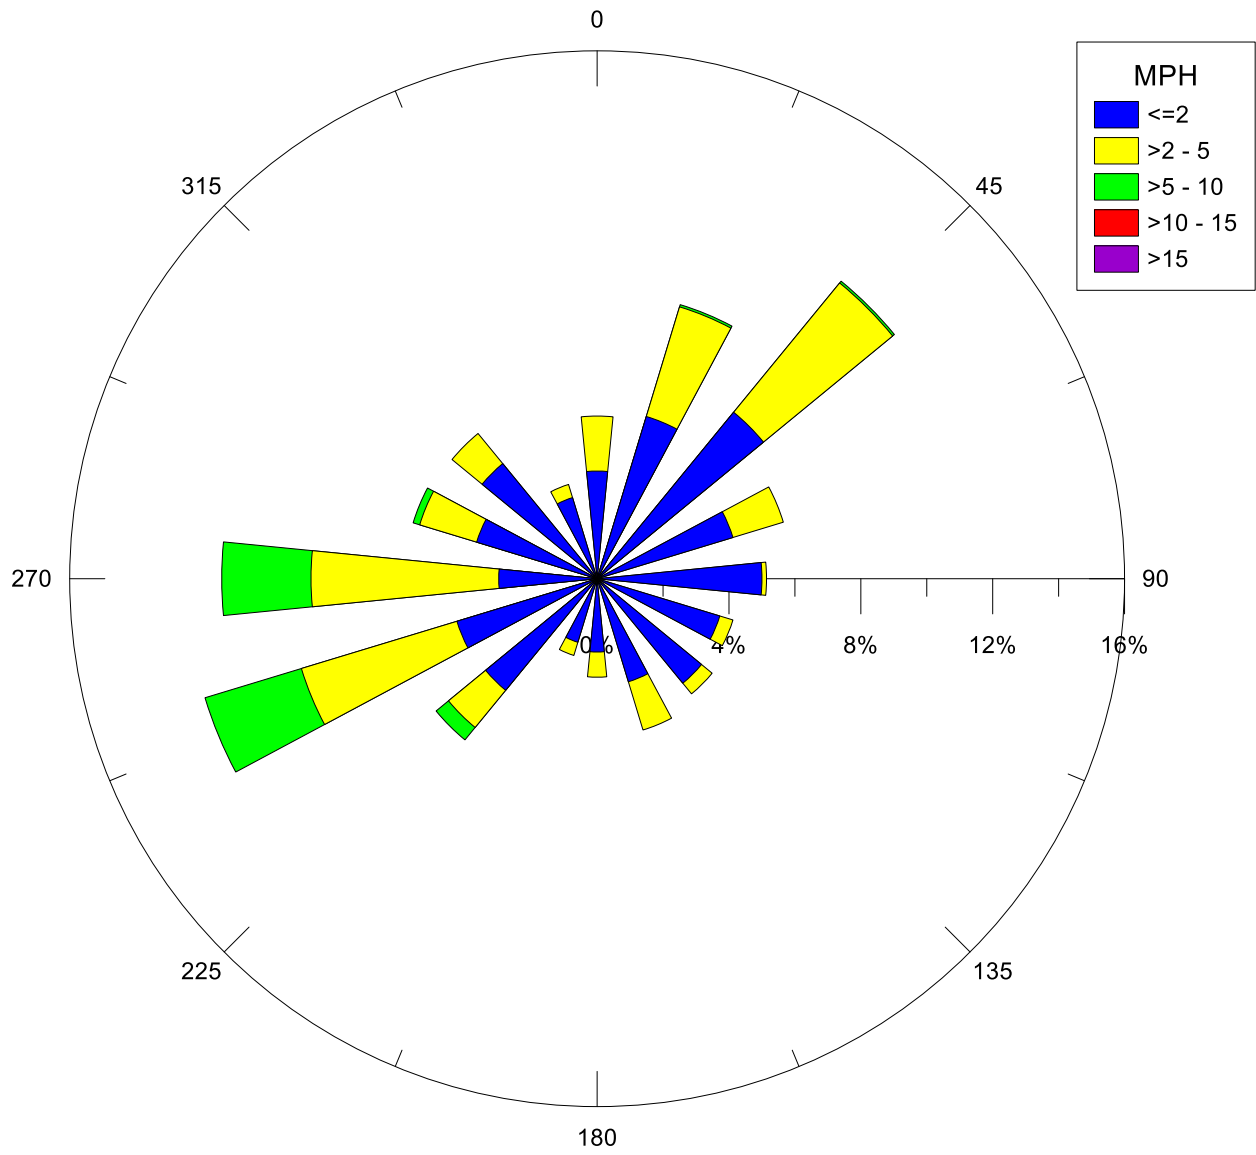

Note: Wind data for West Rancho Dominguez will be collected at West Rancho Dominguez Fire Station.

West Rancho Dominguez Fire Station, CA
01/05/22