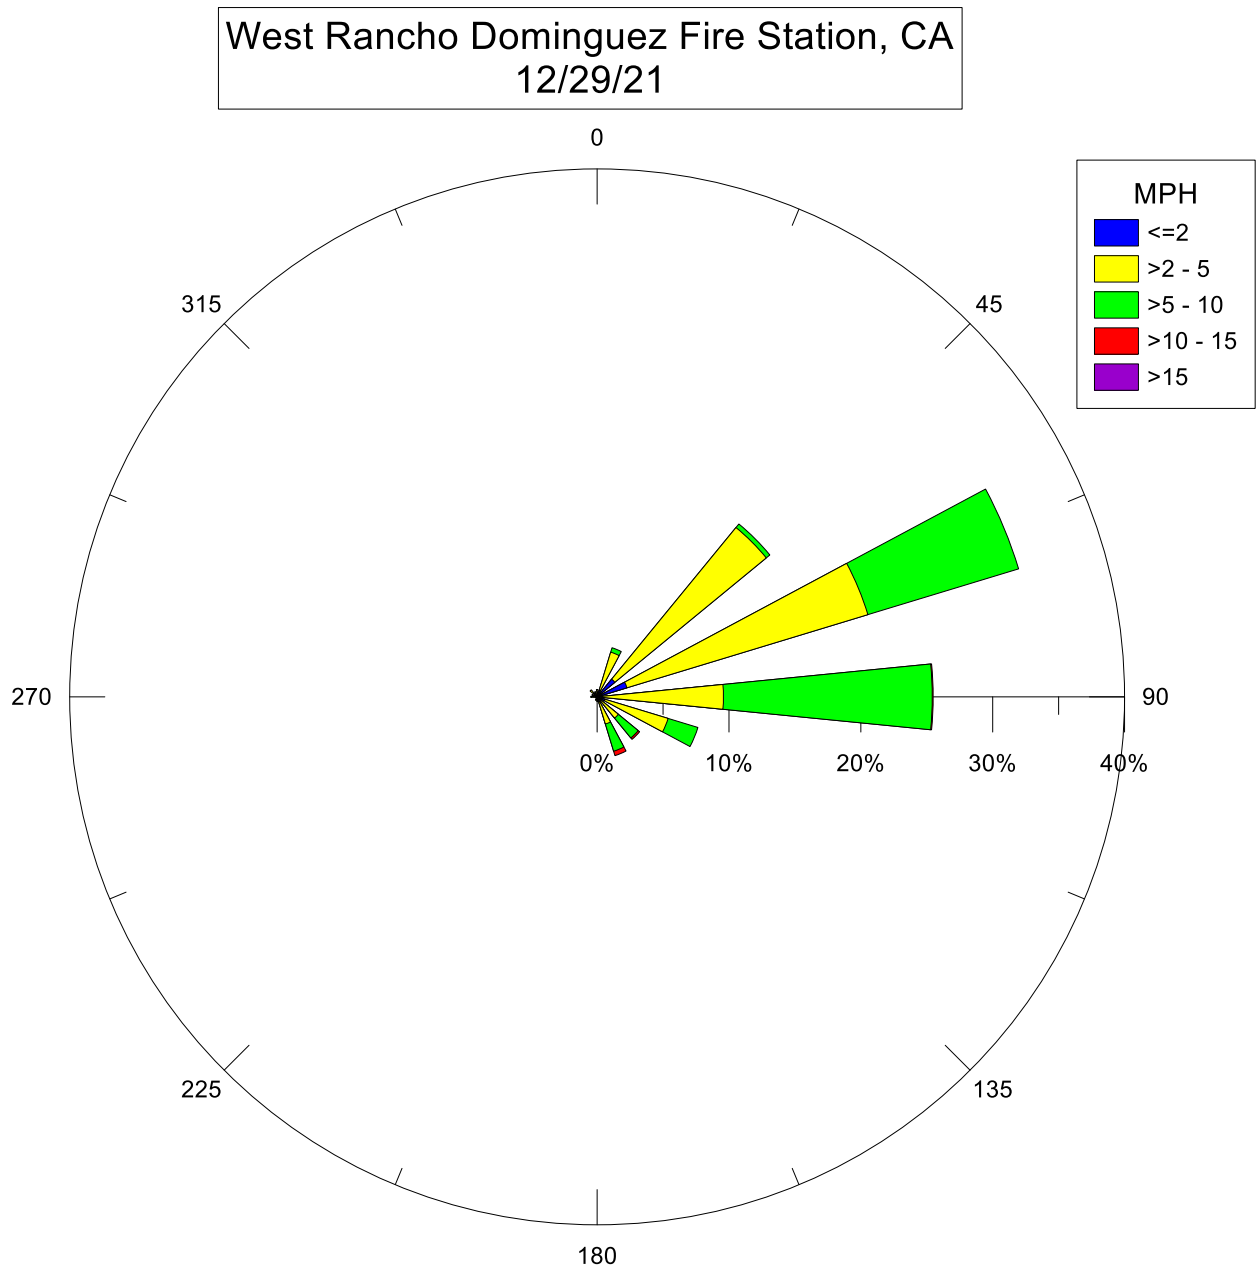

West Rancho Dominguez Fire Station, CA
01/11/22

Note: Wind data for West Rancho Dominguez will be collected at West Rancho Dominguez Fire Station.

West Rancho Dominguez Fire Station, CA
01/05/22

Note: Wind data for West Rancho Dominguez will be collected at West Rancho Dominguez Fire Station.