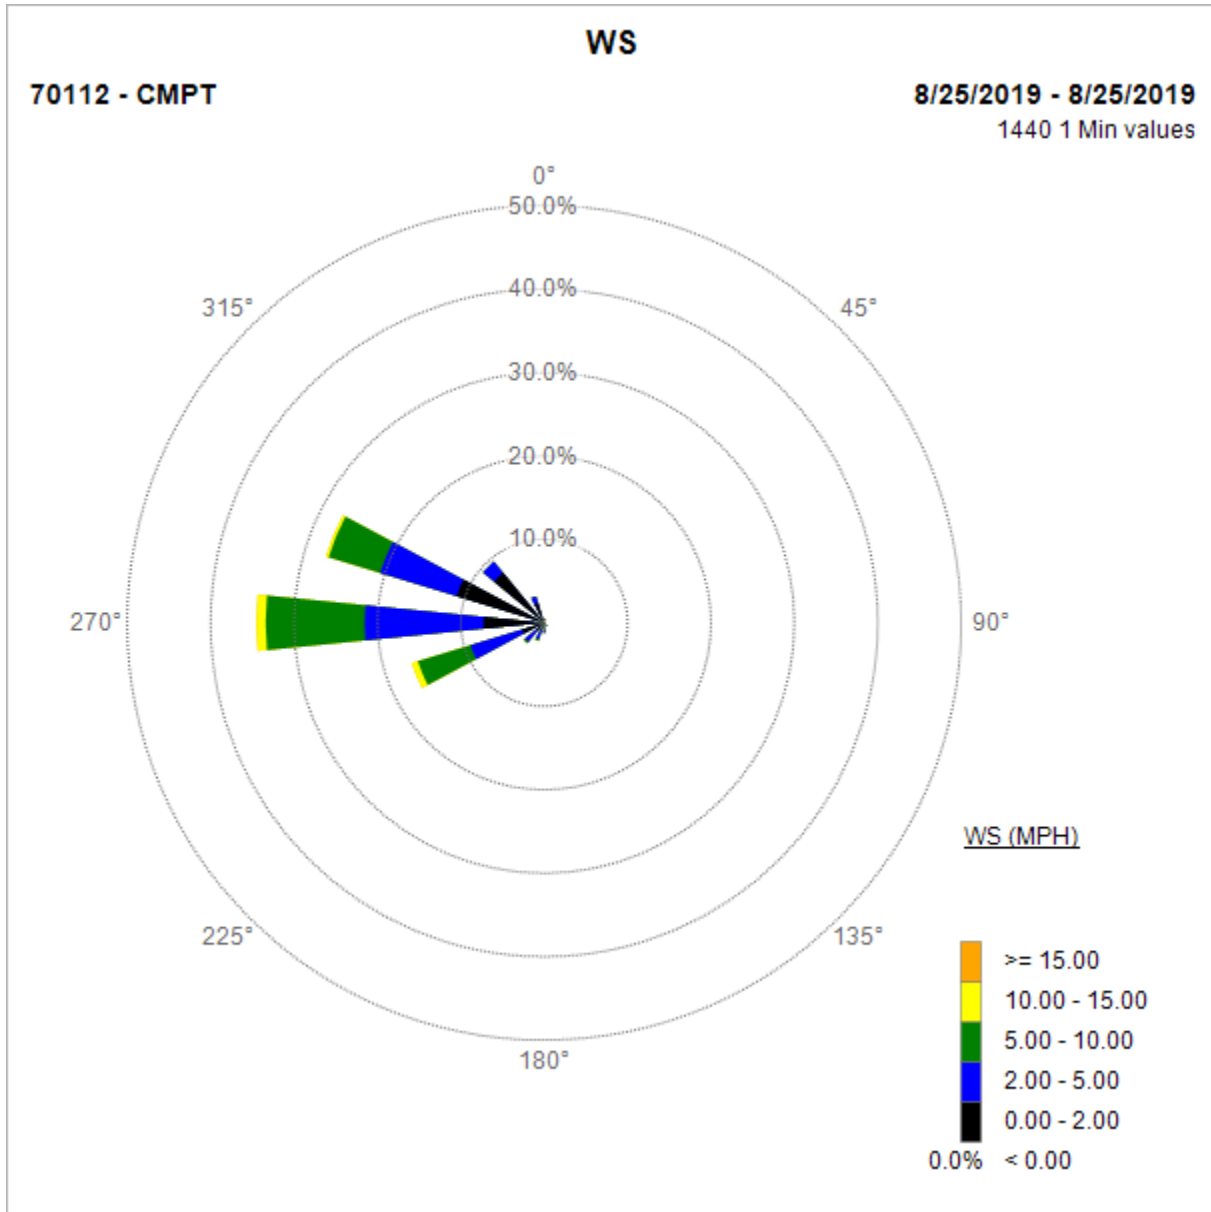

Note: Wind data for West Rancho Dominguez will be collected at Compton Air Monitoring Site on 08/25/2019. Wind data from Compton/Woodley Airport is unavailable.

Compton Air Monitoring Station 08/25/19