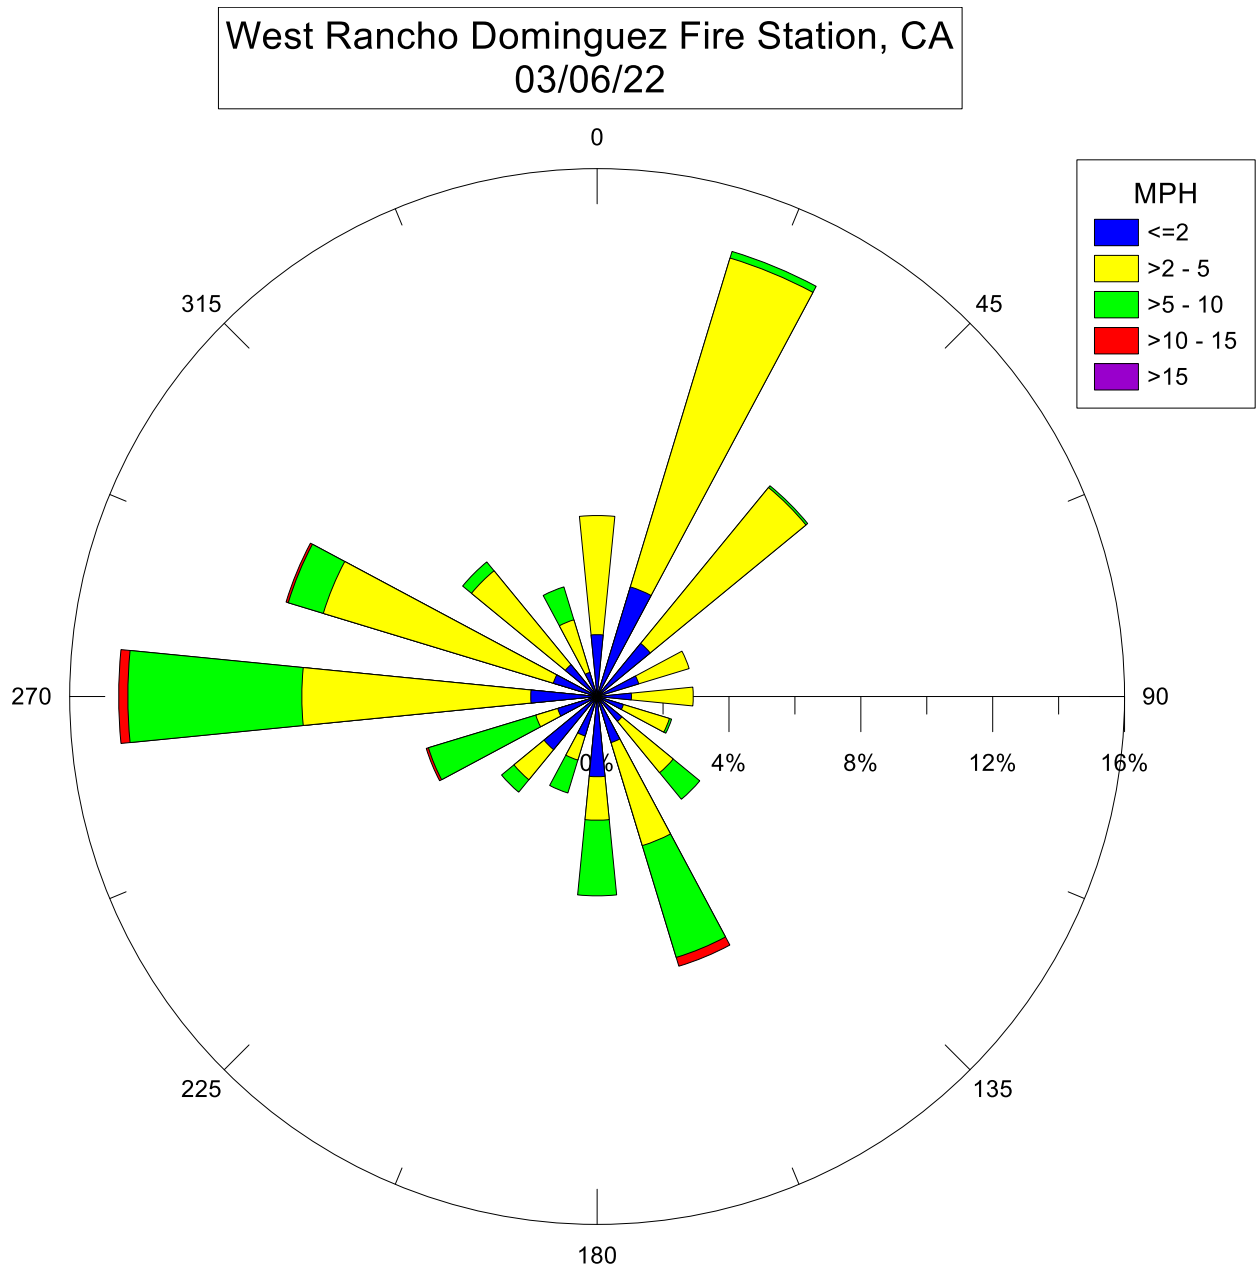

Note: Wind data for West Rancho Dominguez will be collected at West Rancho Dominguez Fire Station.