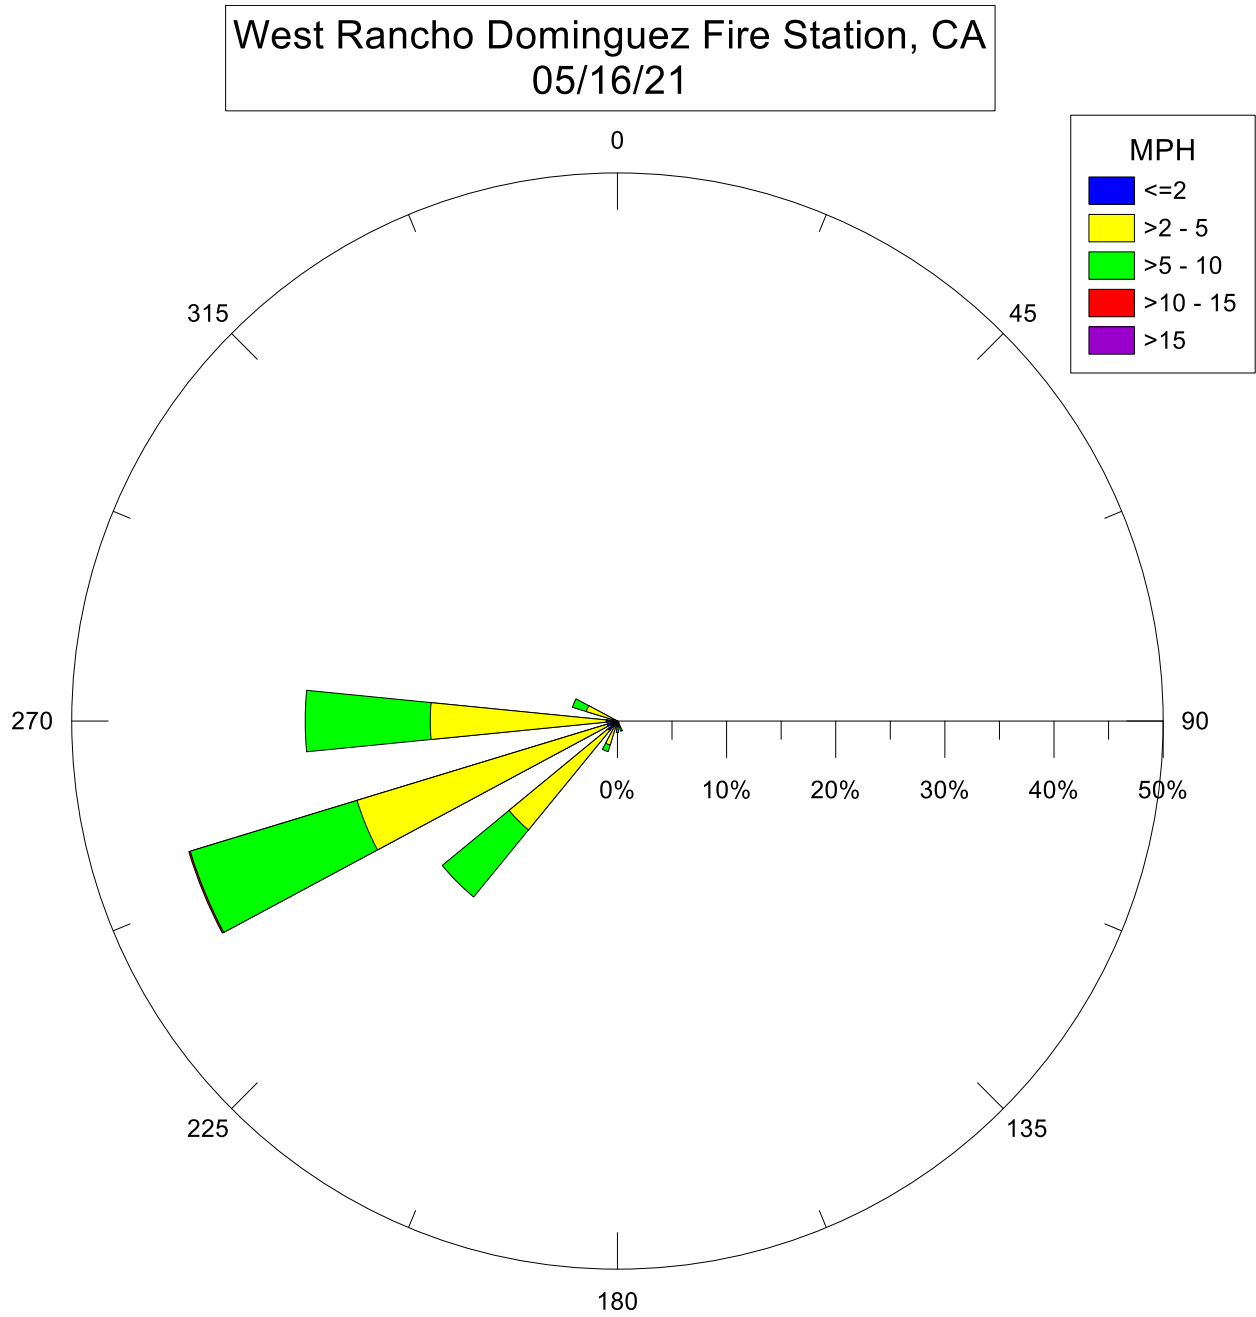

Note: Wind data for West Rancho Dominguez will be collected at West Rancho Dominguez Fire Station.