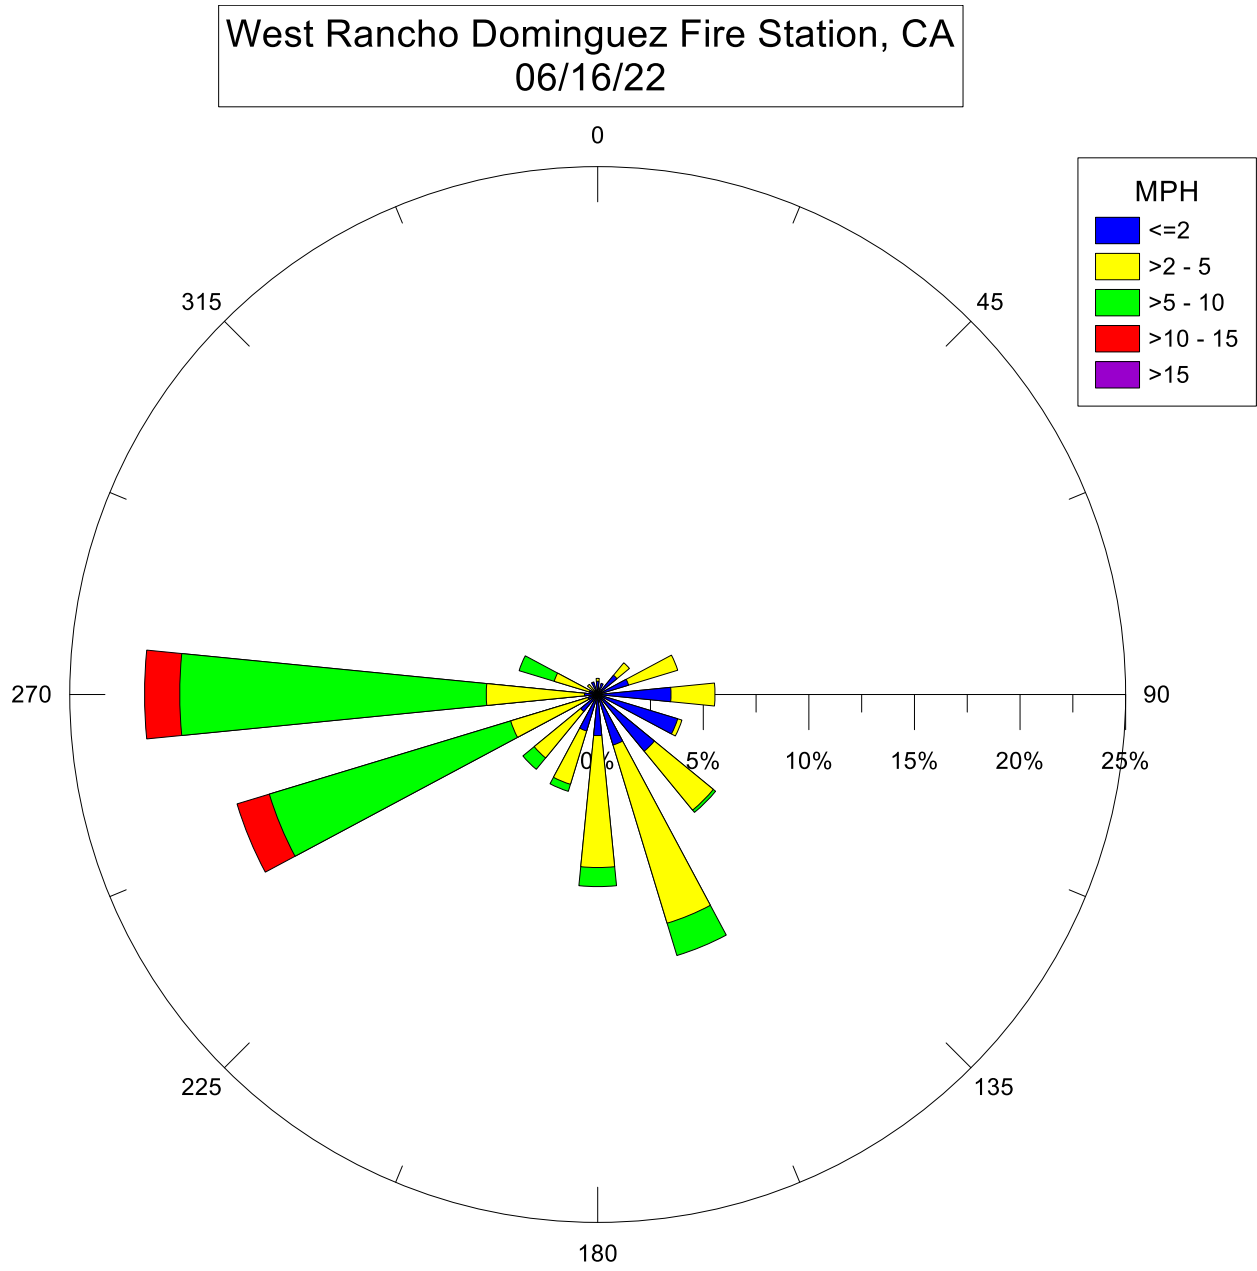

Note: Wind data for West Rancho Dominguez will be collected at West Rancho Dominguez Fire Station.

Note: Wind data for West Rancho Dominguez will be collected at West Rancho Dominguez Fire Station.

Note: Wind data for West Rancho Dominguez will be collected at West Rancho Dominguez Fire Station.