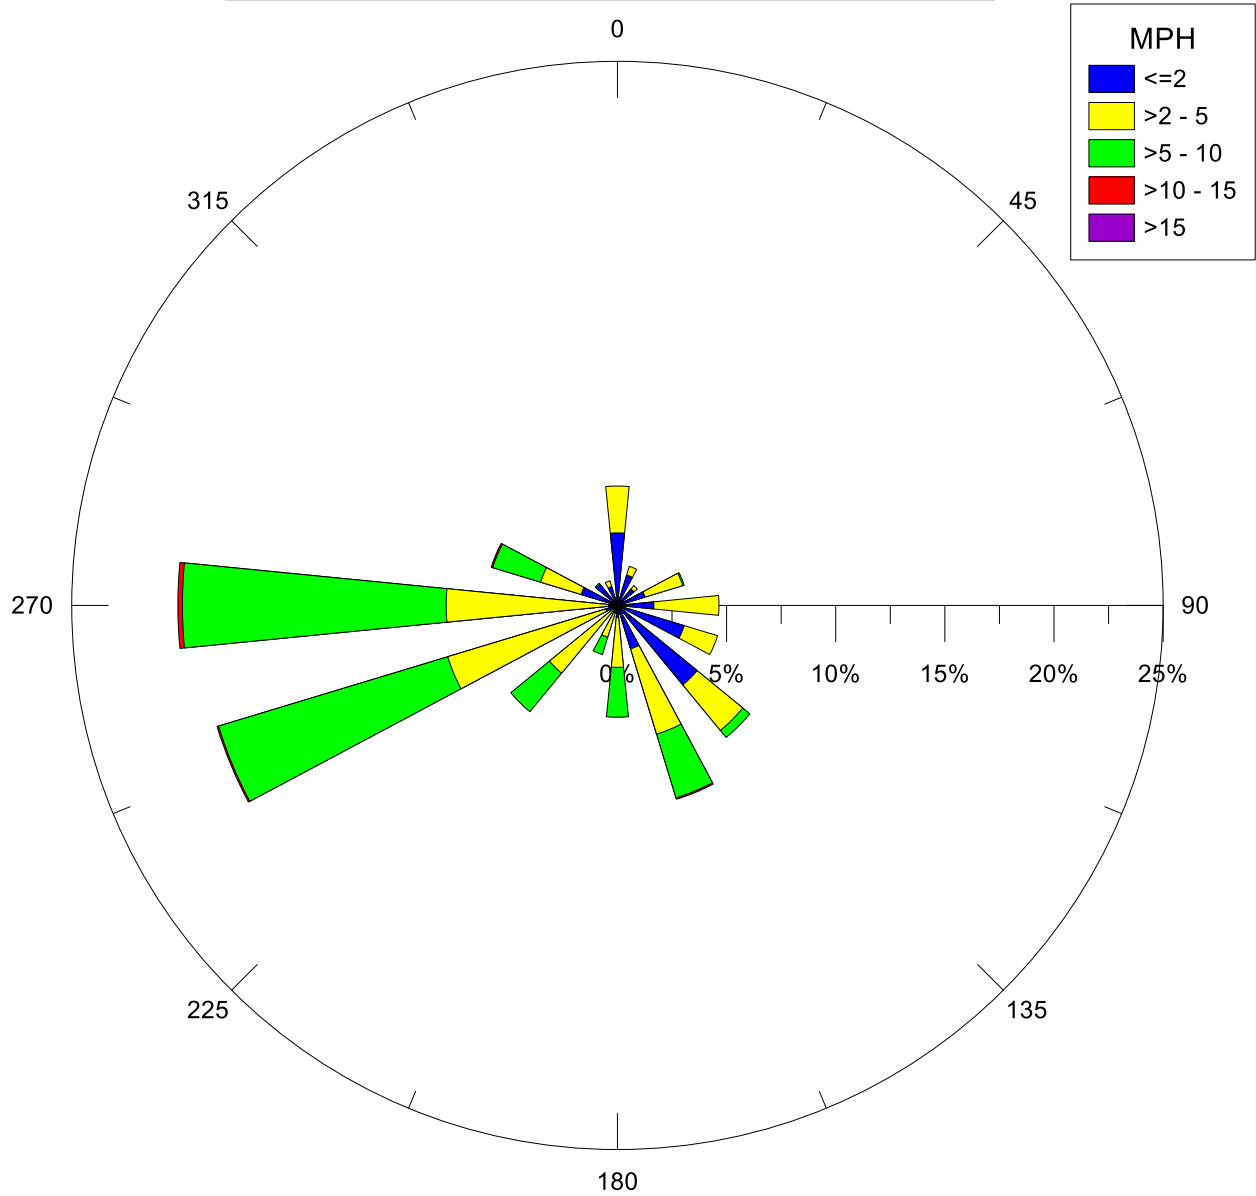

Note: Wind data for West Rancho Dominguez will be collected at West Rancho Dominguez Fire Station.

West Rancho Dominguez Fire Station, CA
07/08/20