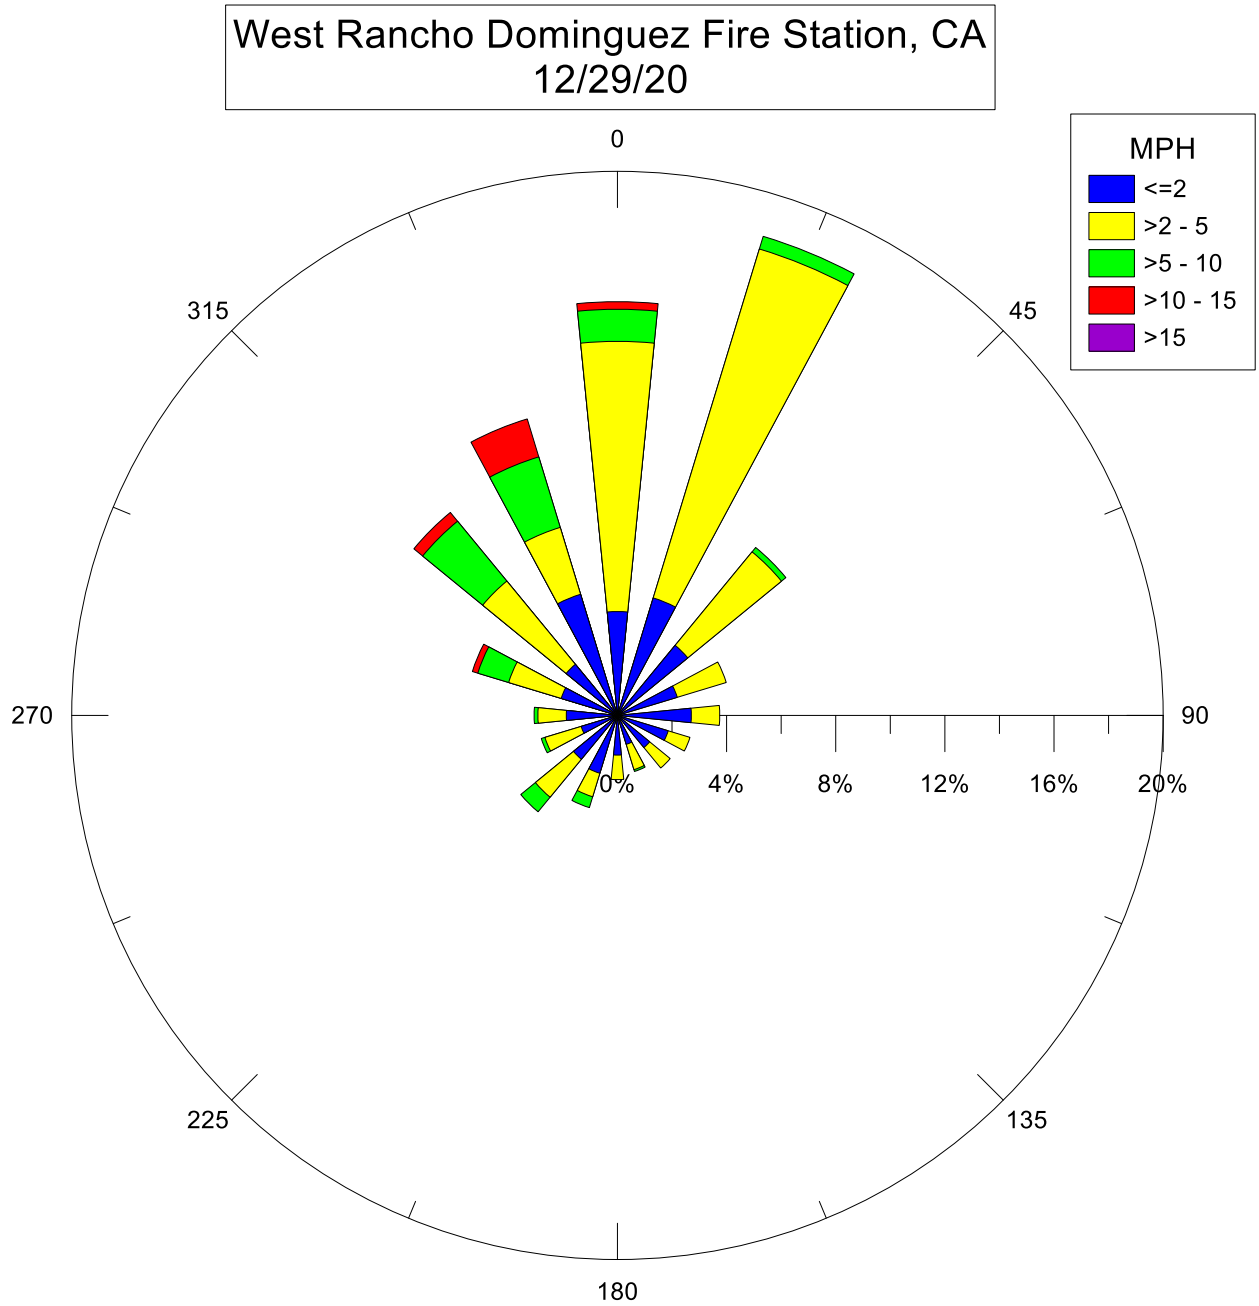

Note: Wind data for West Rancho Dominguez will be collected at West Rancho Dominguez Fire Station.