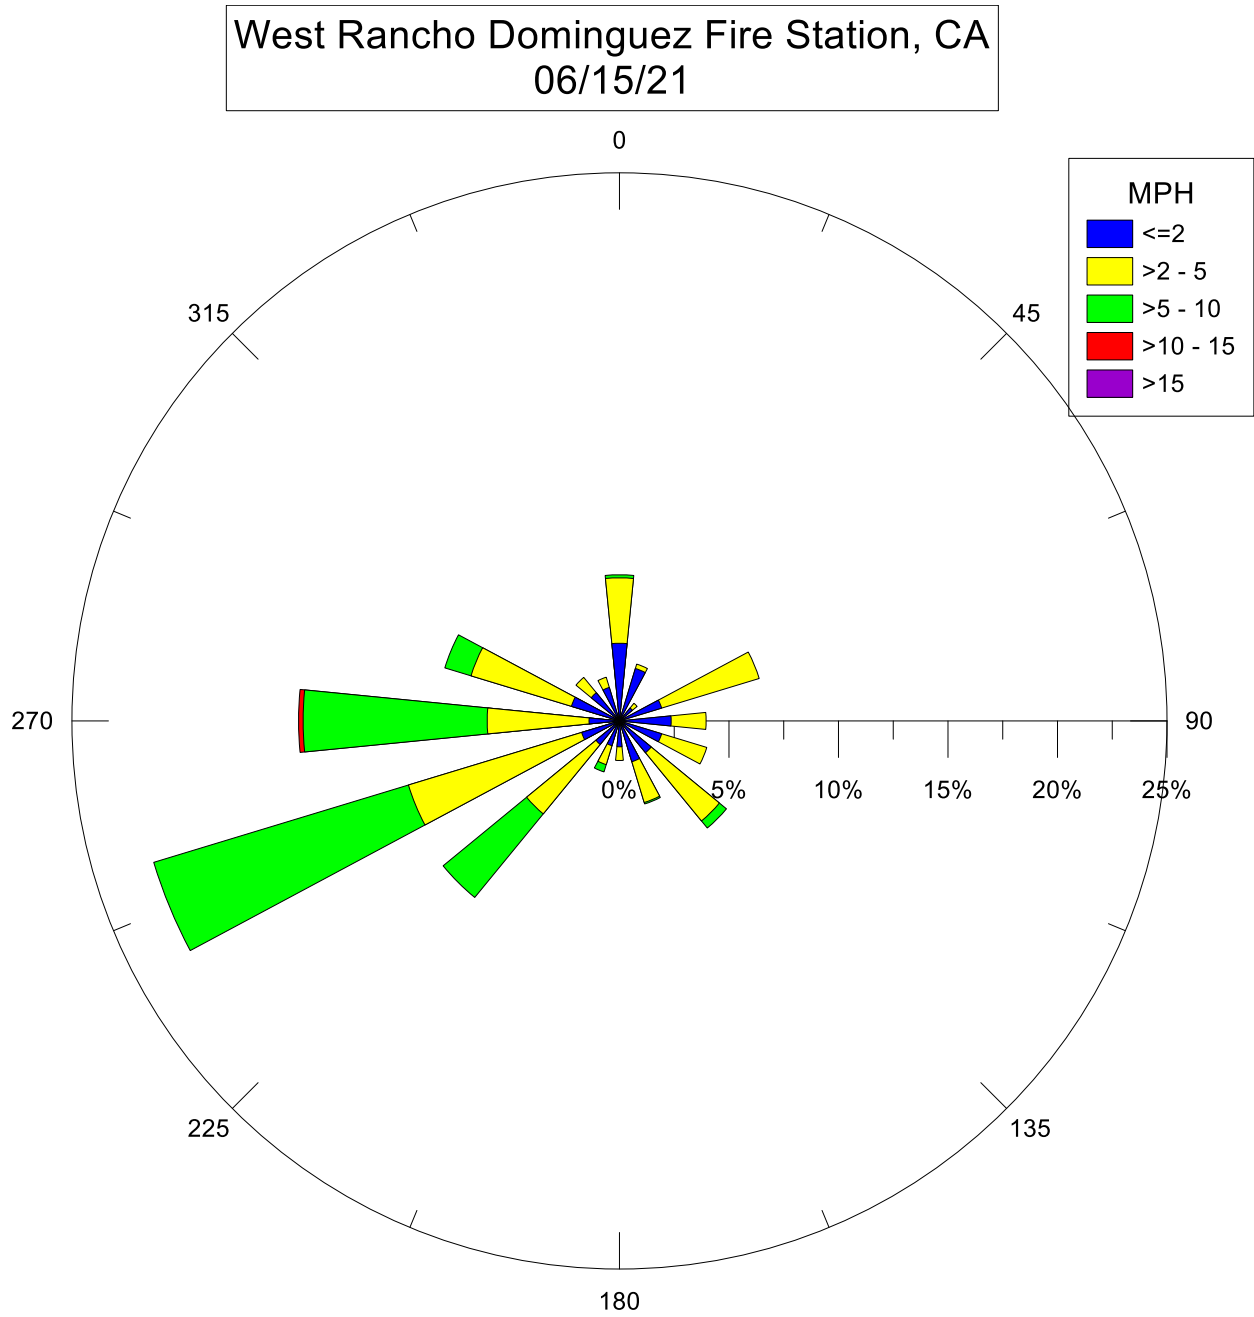

West Rancho Dominguez Fire Station, CA
06/23/21

Note: Wind data for West Rancho Dominguez will be collected at West Rancho Dominguez Fire Station.

West Rancho Dominguez Fire Station, CA
06/17/21

Note: Wind data for West Rancho Dominguez will be collected at West Rancho Dominguez Fire Station.