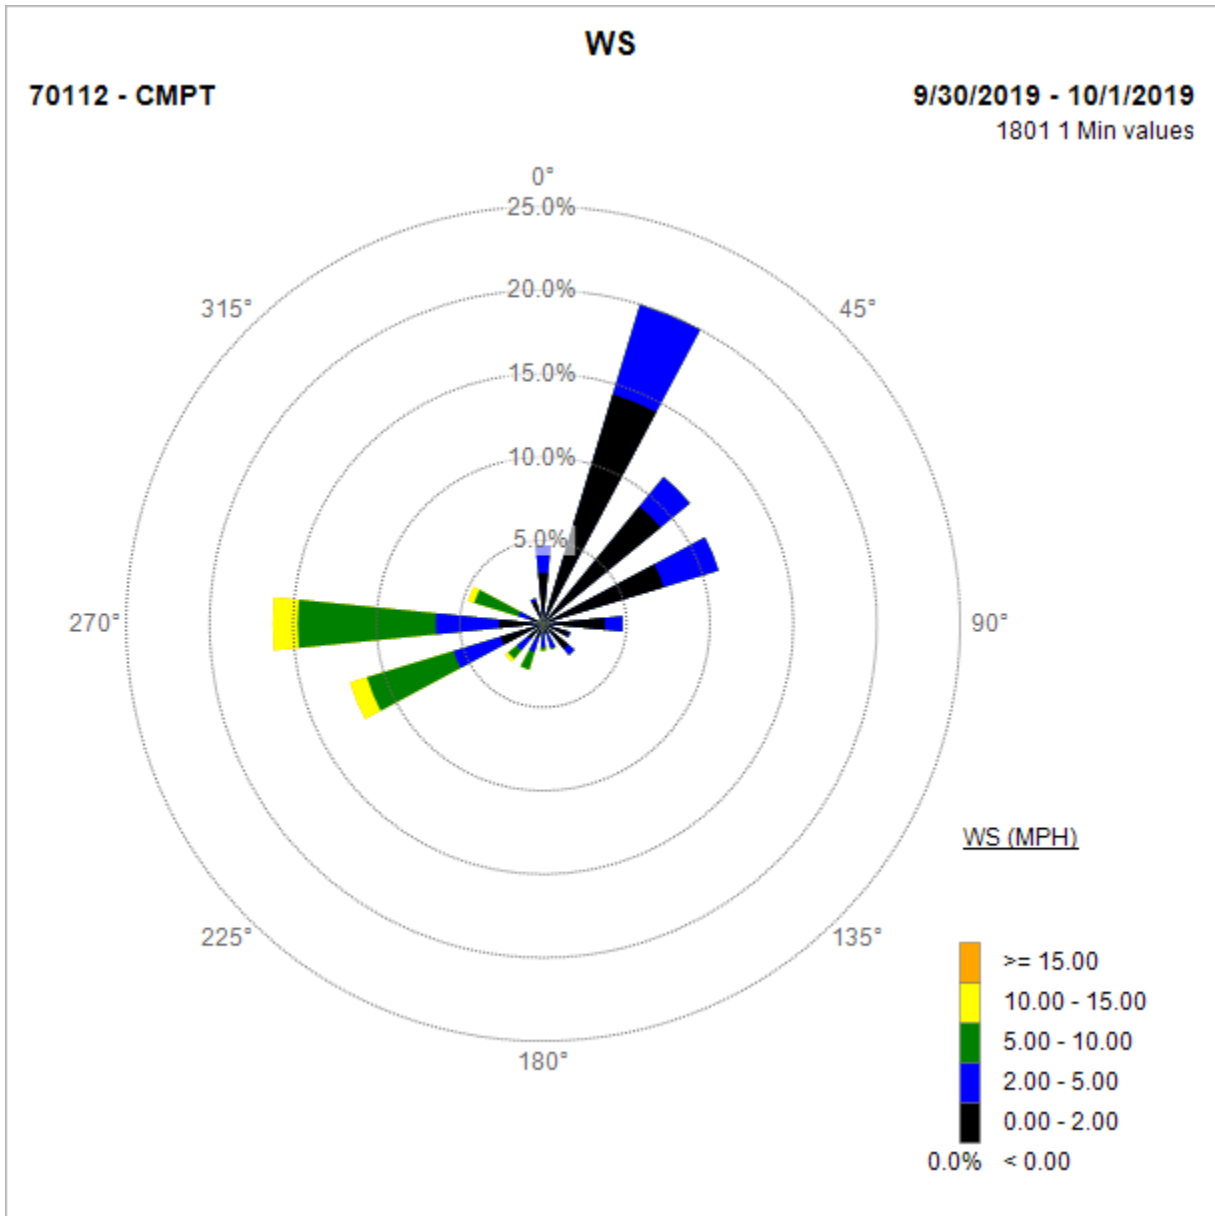

Note: Wind data for West Rancho Dominguez will be collected at Compton Air Monitoring Site on 09/30/2019. Wind data from Compton/Woodley Airport is unavailable.

Compton Air Monitoring Station 09/30/19