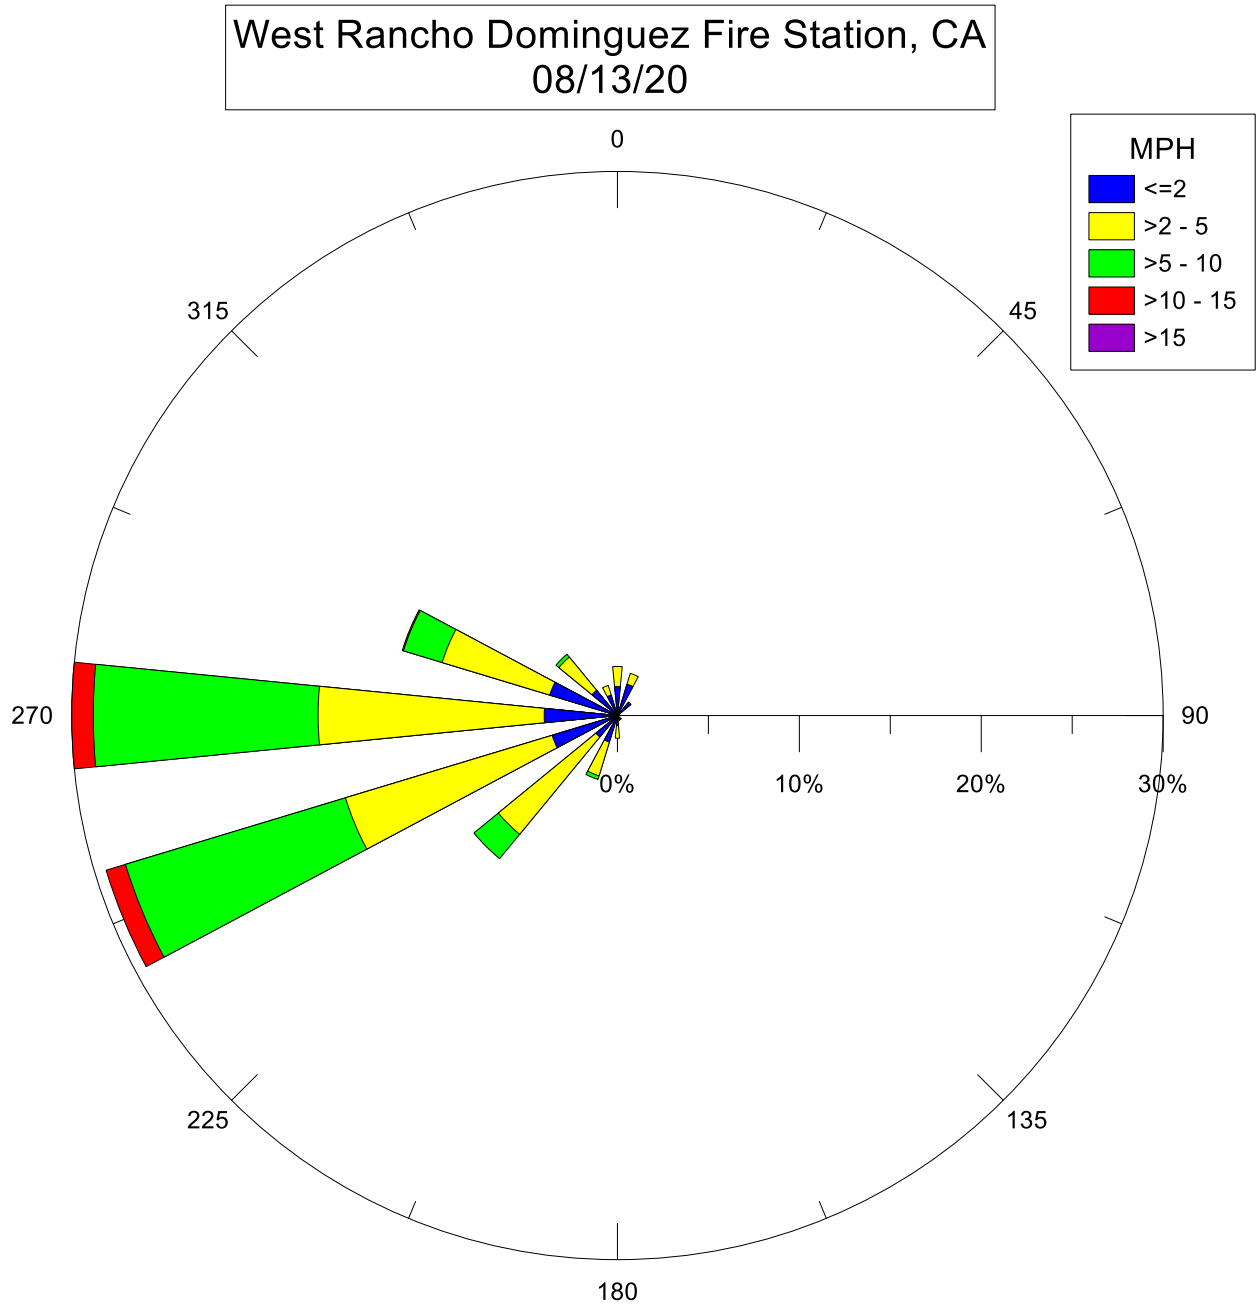

Note: Wind data for West Rancho Dominguez will be collected at West Rancho Dominguez Fire Station.