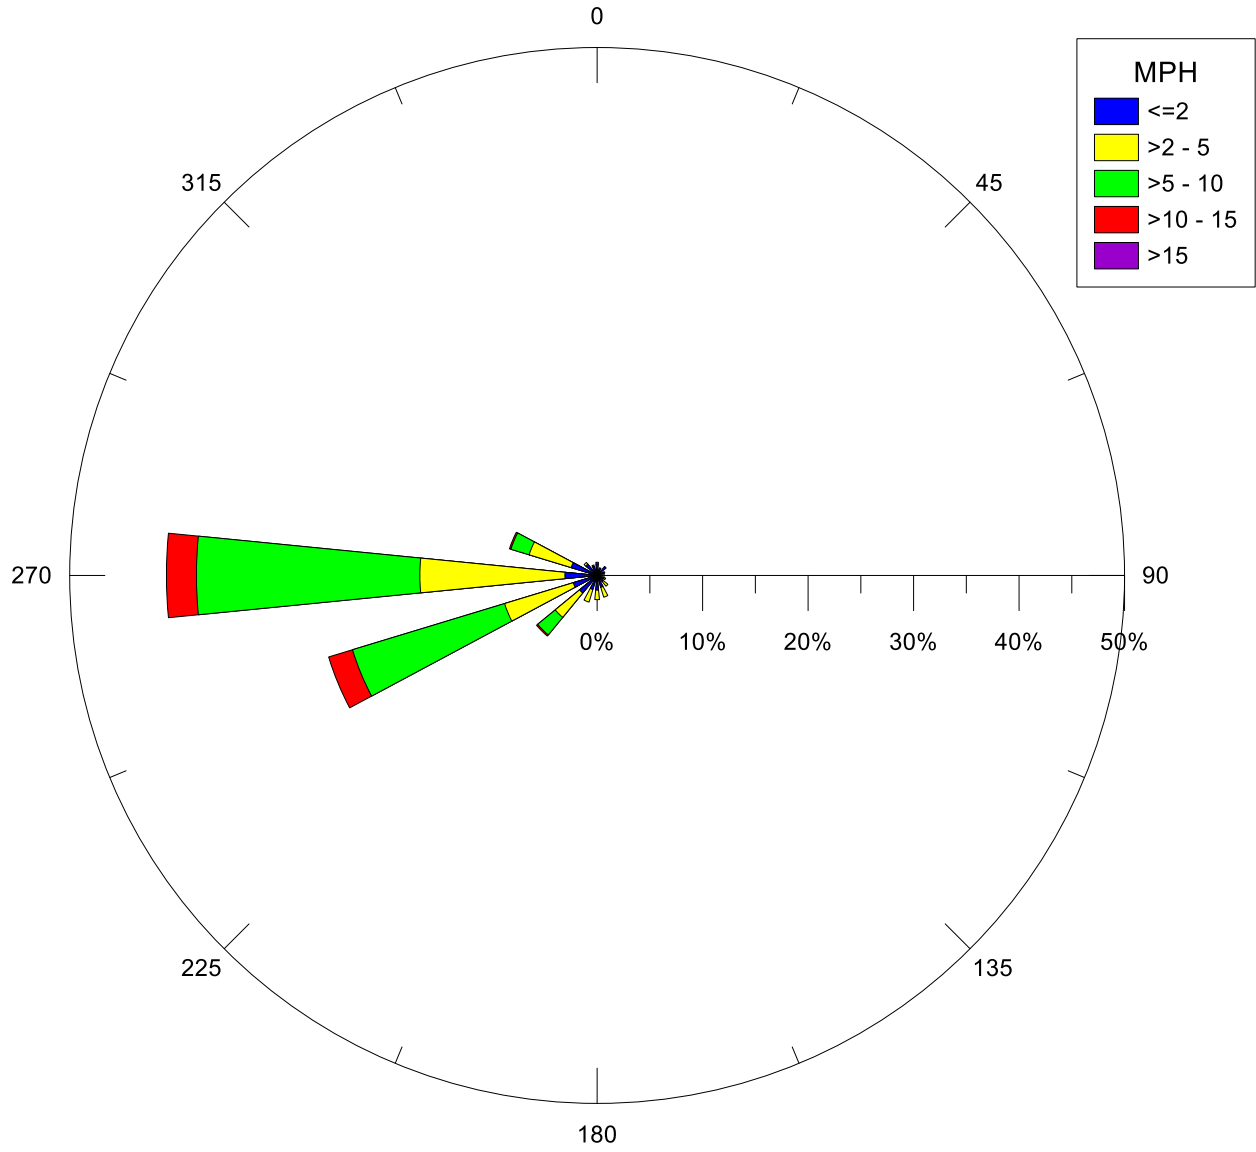

Note: Wind data for West Rancho Dominguez will be collected at West Rancho Dominguez Fire Station.

West Rancho Dominguez Fire Station, CA
04/17/22