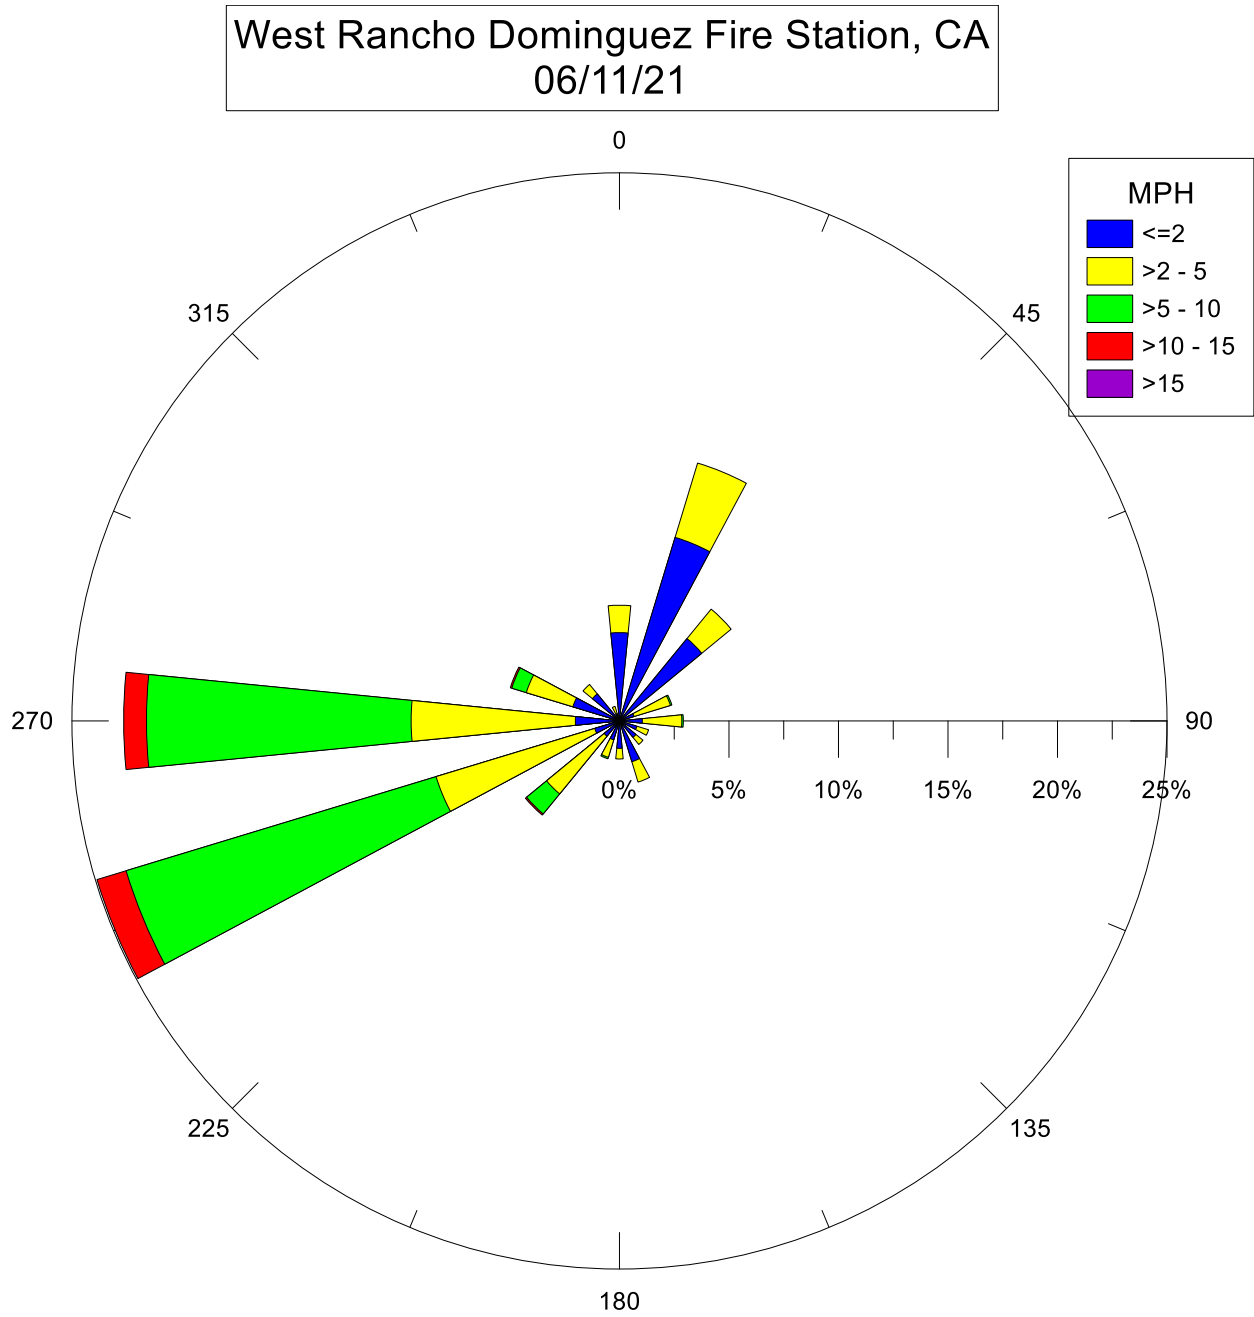

Note: Wind data for West Rancho Dominguez will be collected at West Rancho Dominguez Fire Station.