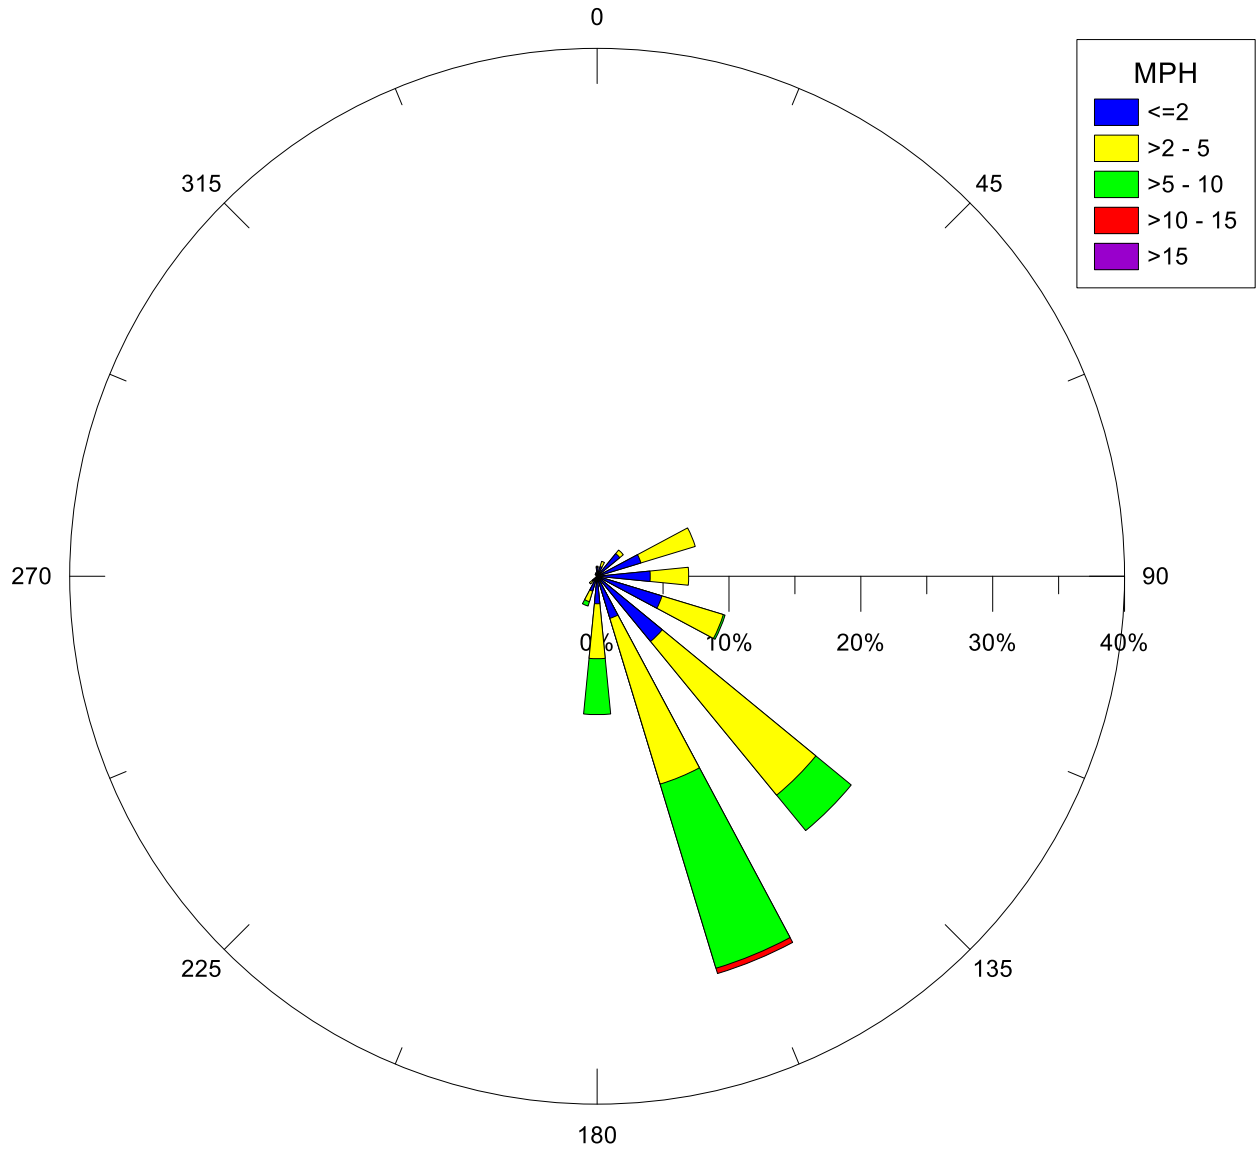

Note: Wind data for West Rancho Dominguez will be collected at West Rancho Dominguez Fire Station.

West Rancho Dominguez Fire Station, CA
04/05/22