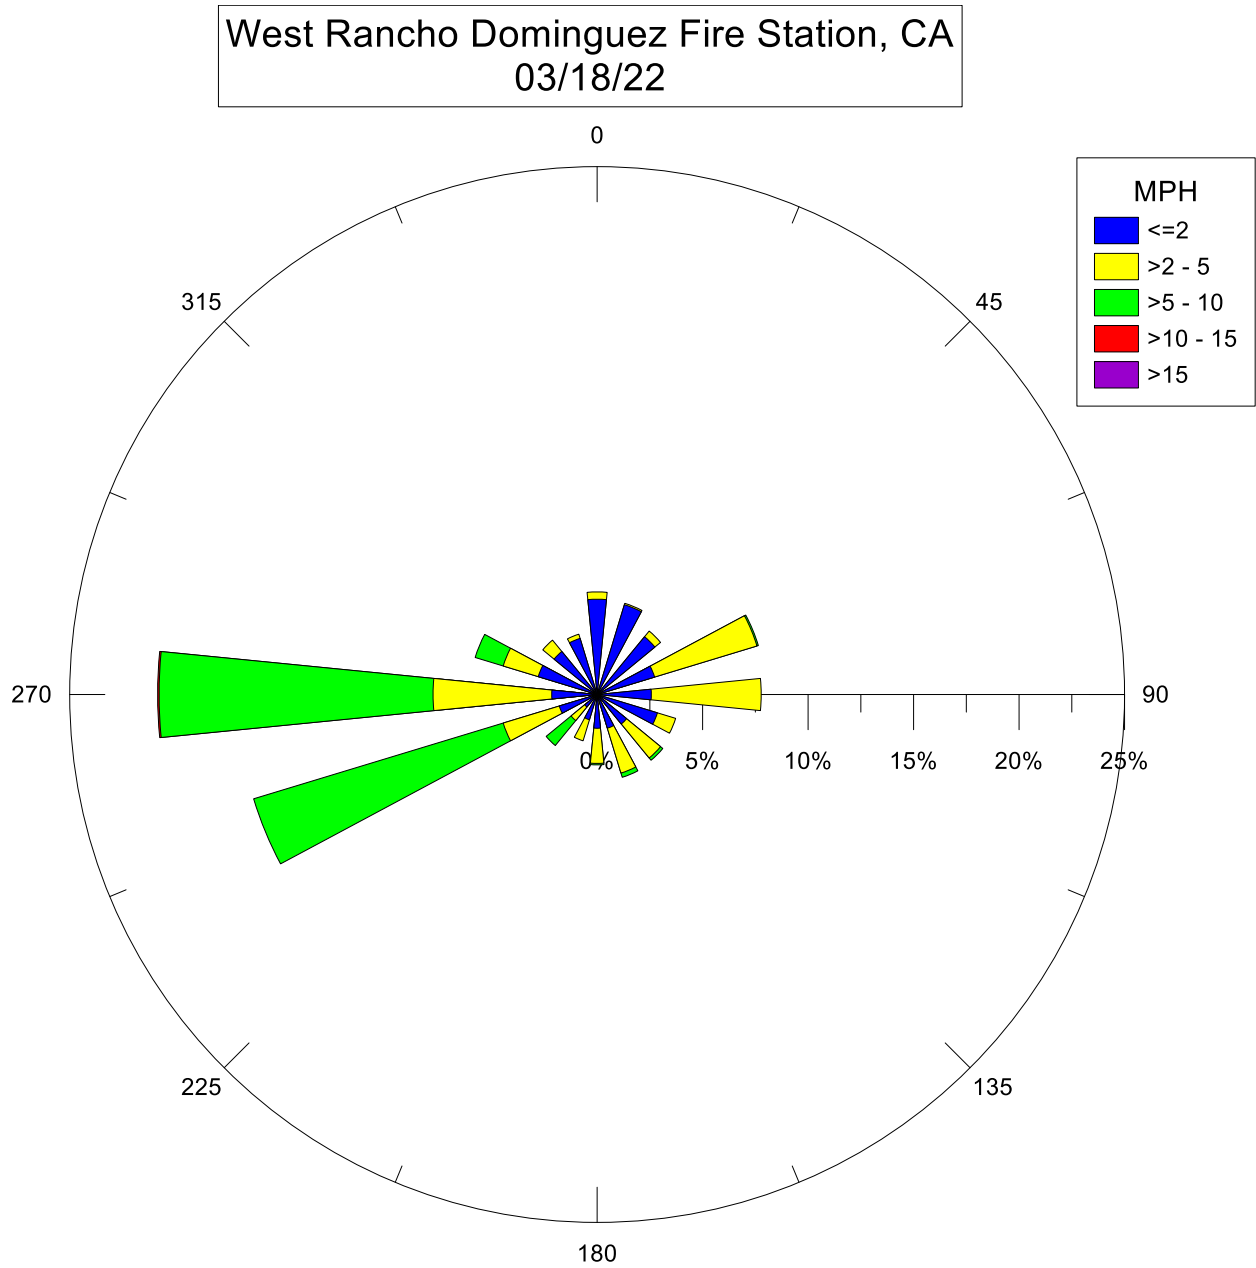

Note: Wind data for West Rancho Dominguez will be collected at West Rancho Dominguez Fire Station.