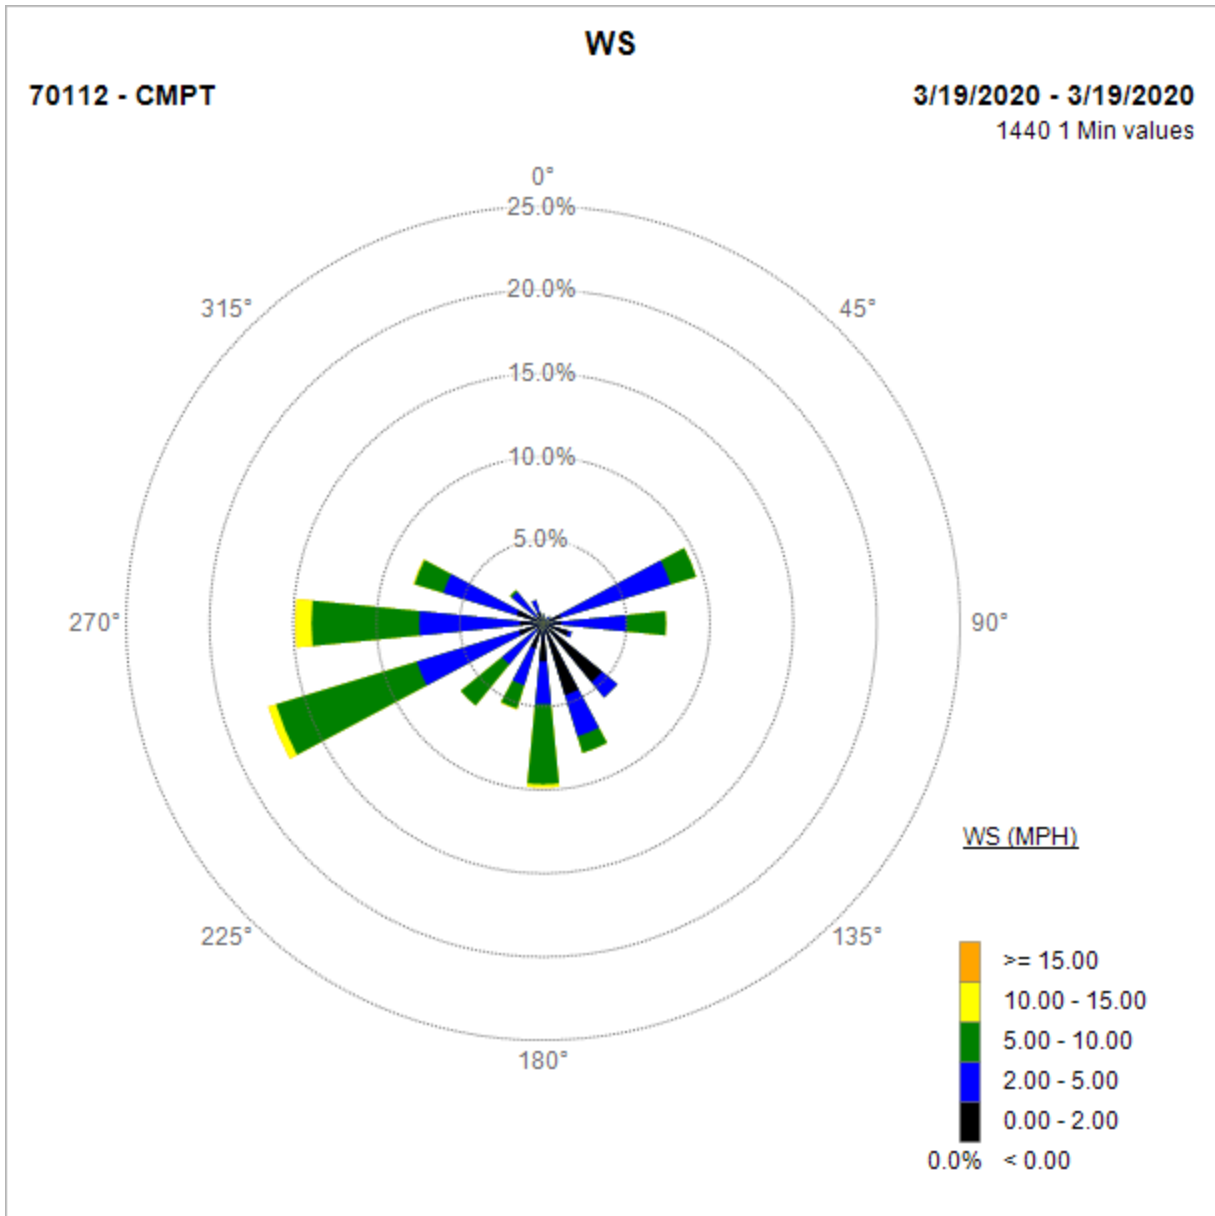

Note: Wind data for West Rancho Dominguez will be collected at Compton Air Monitoring Site on 03/19/2020. Wind data from Compton/Woodley Airport is unavailable.

Compton Air Monitoring Station 03/19/20