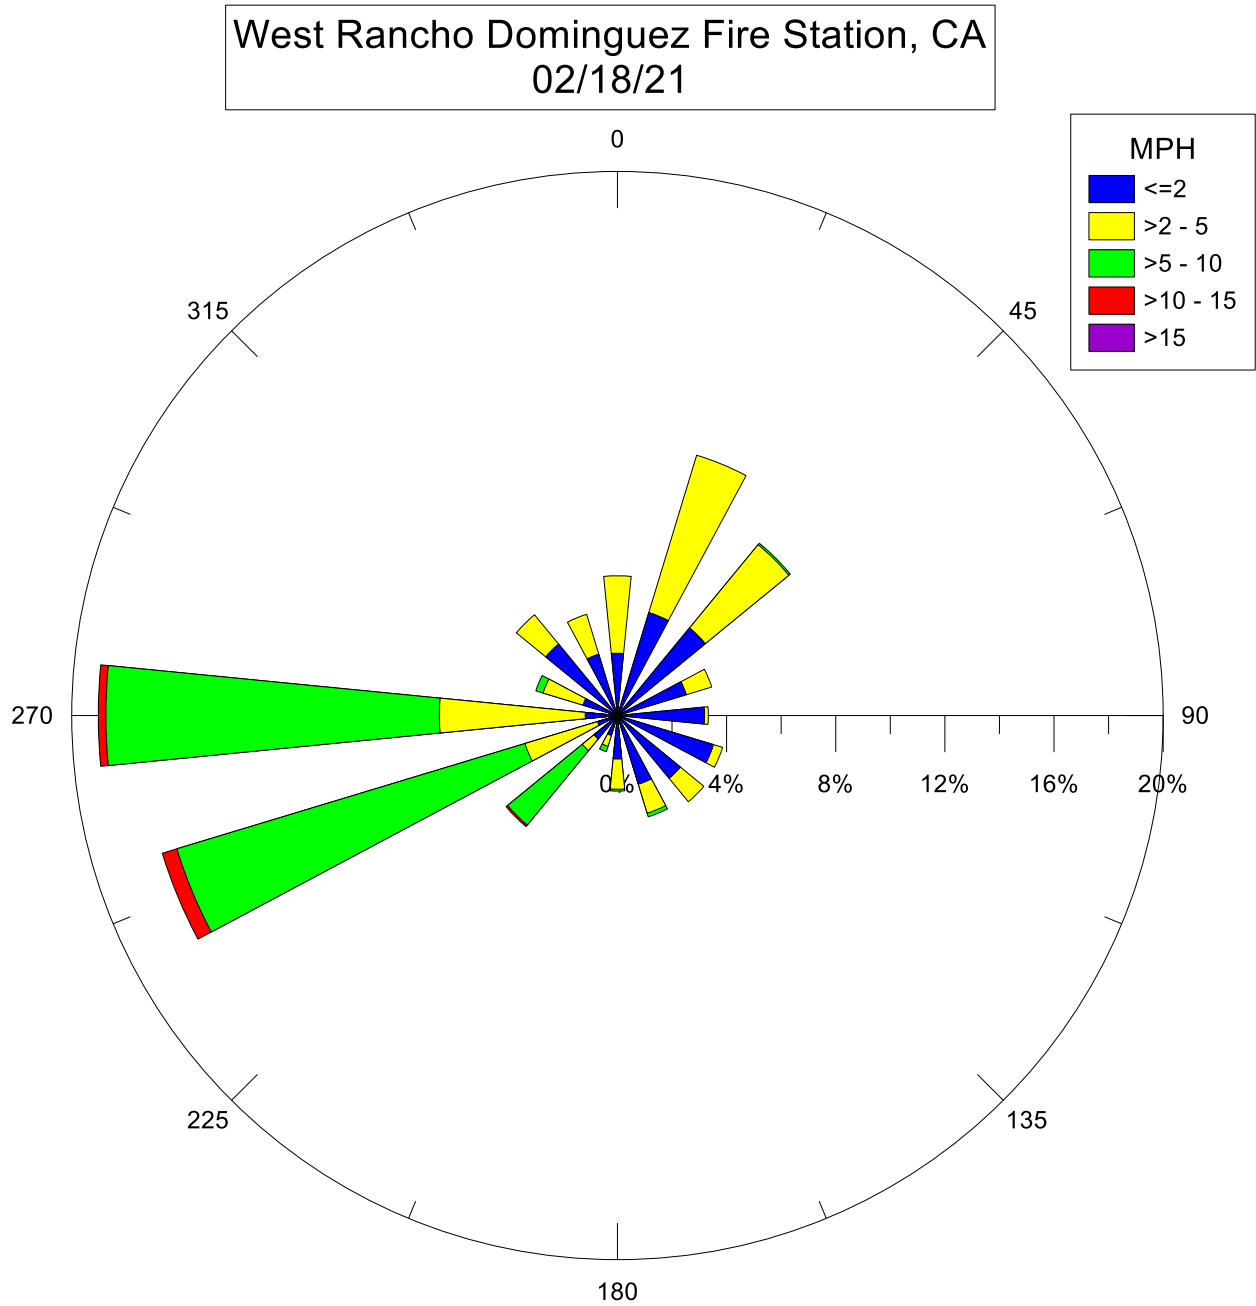

Note: Wind data for West Rancho Dominguez will be collected at West Rancho Dominguez Fire Station.