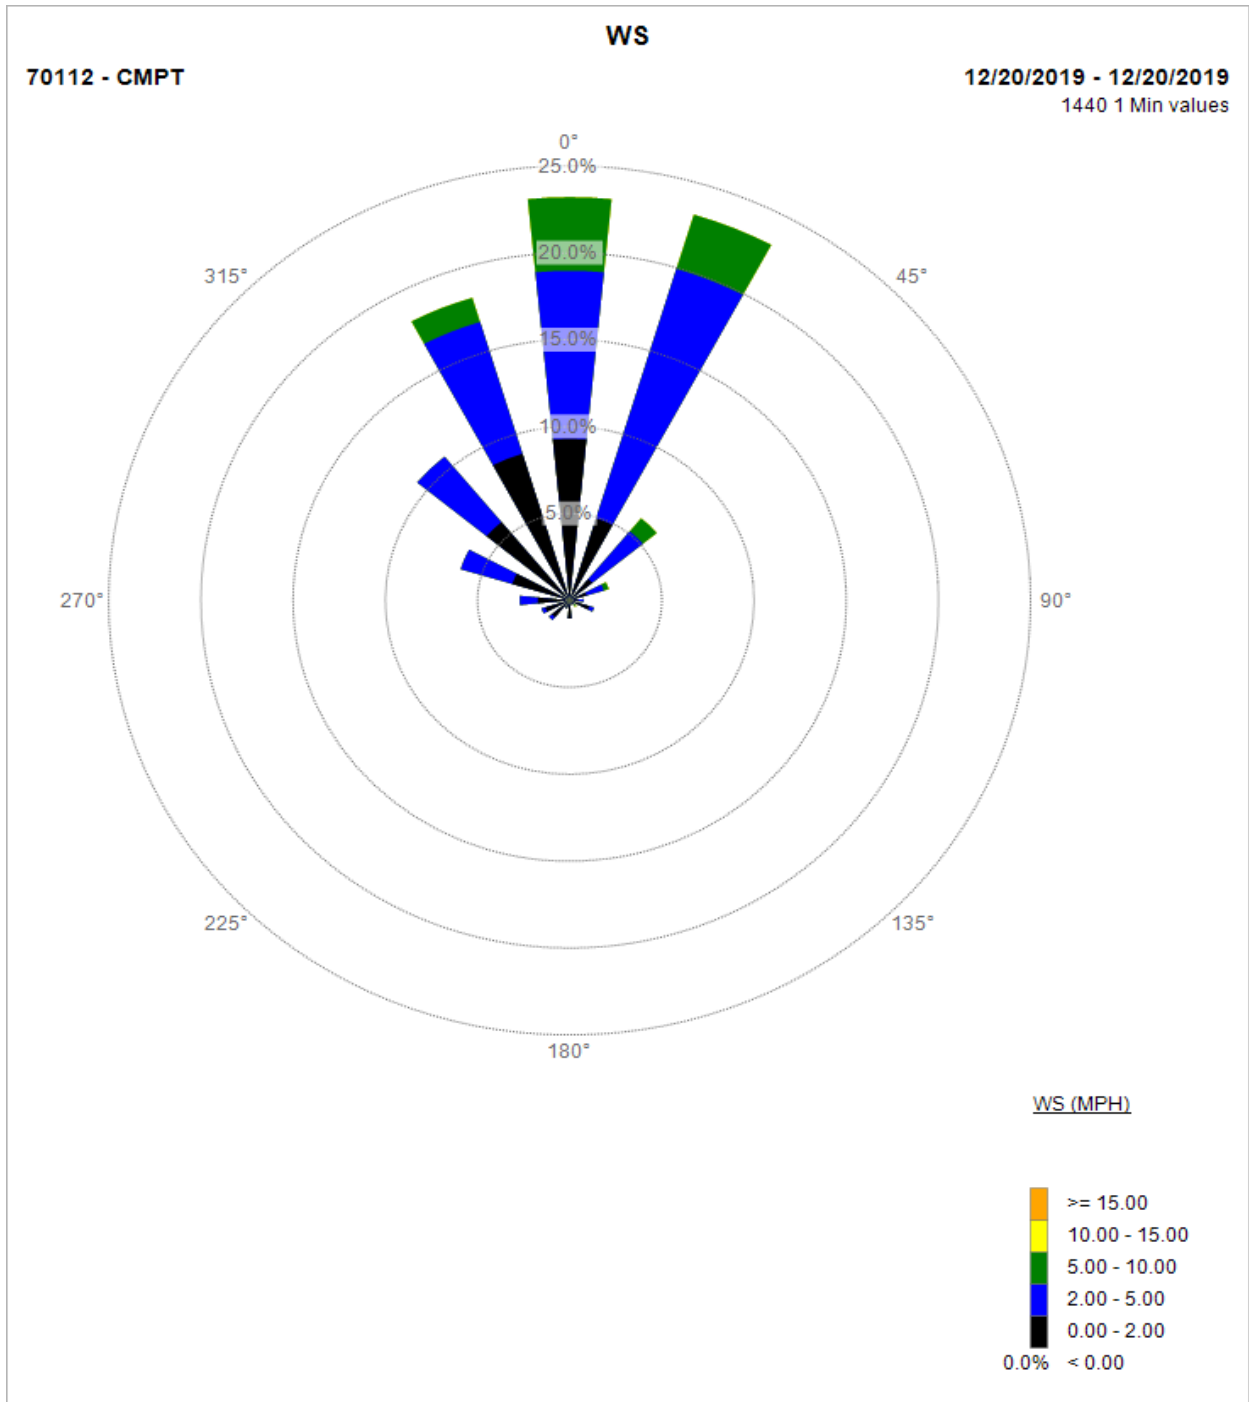

Note: Wind data for West Rancho Dominguez will be collected at Compton Air Monitoring Site on 12/20/2019. Wind data from Compton/Woodley Airport is unavailable.

Compton Air Monitoring Station 12/20/19