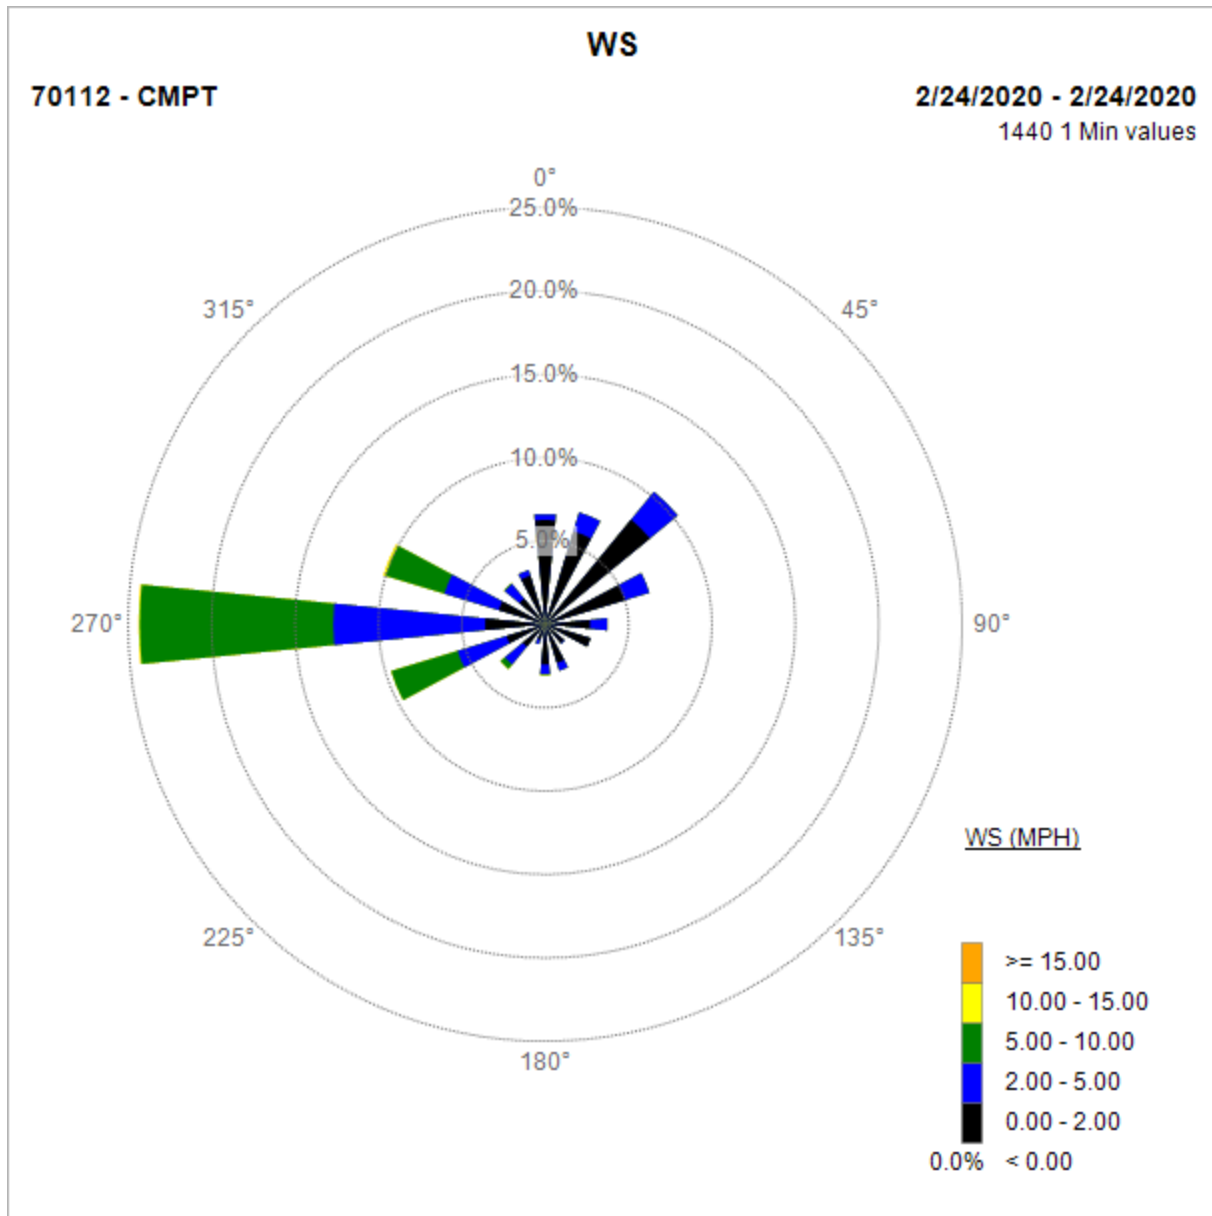

Note: Wind data for West Rancho Dominguez will be collected at Compton Air Monitoring Site on 02/24/2020. Wind data from Compton/Woodley Airport is unavailable.

Compton Air Monitoring Station 02/24/20