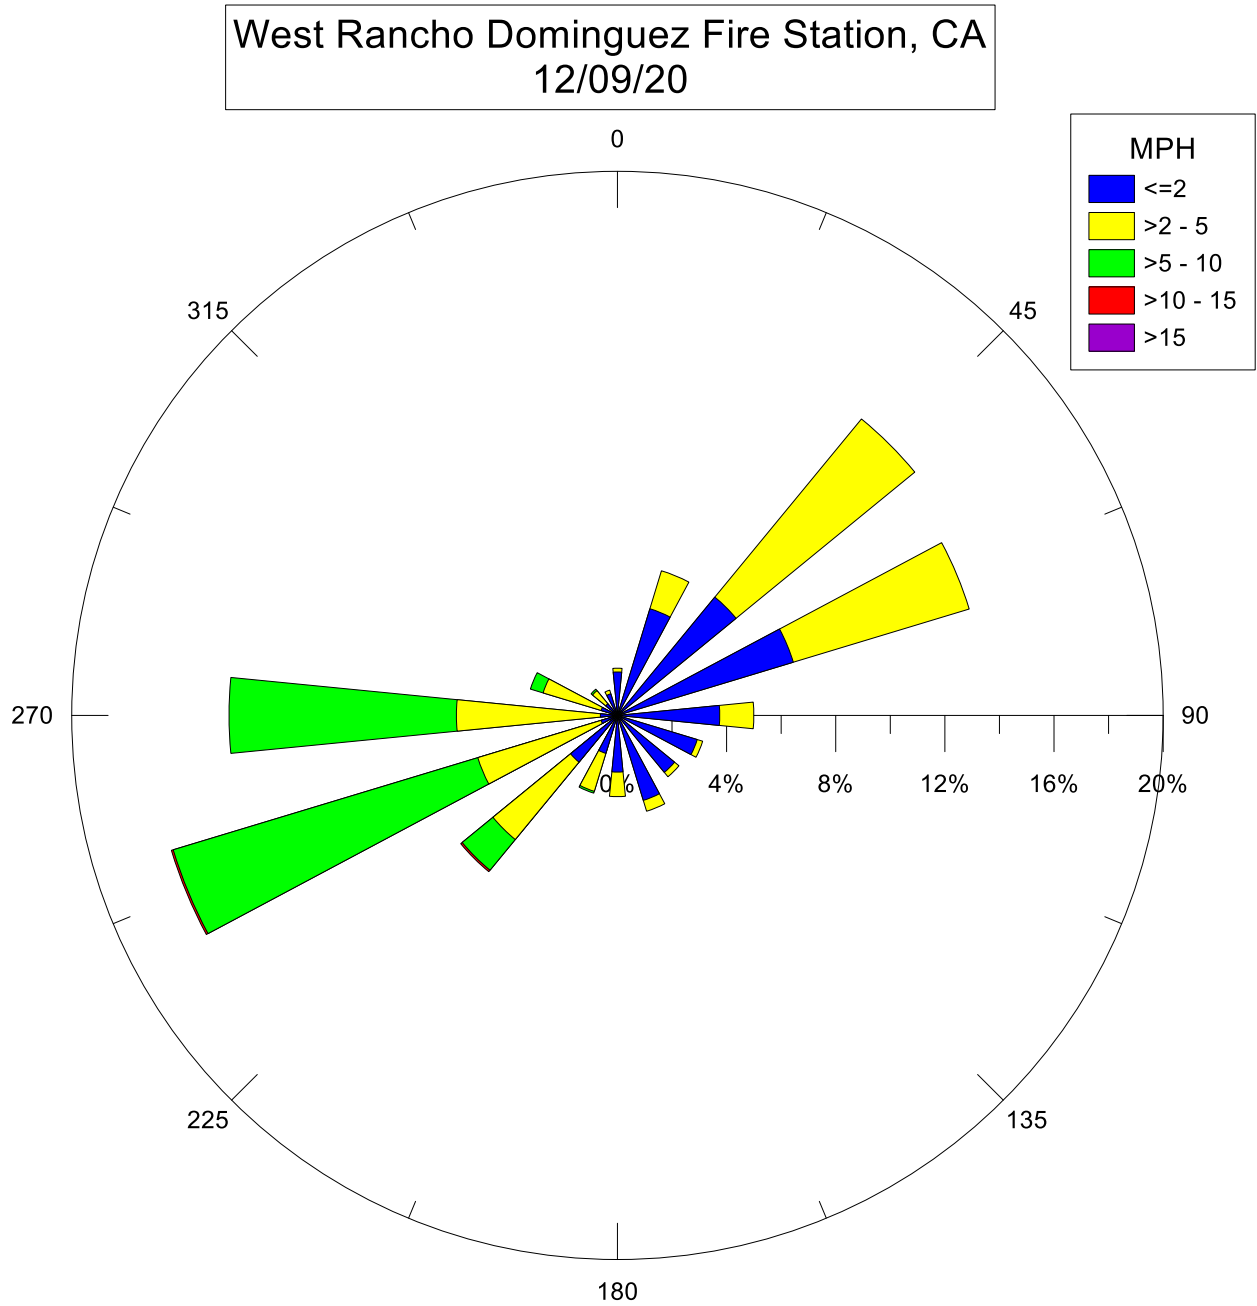

Note: Wind data for West Rancho Dominguez will be collected at West Rancho Dominguez Fire Station.