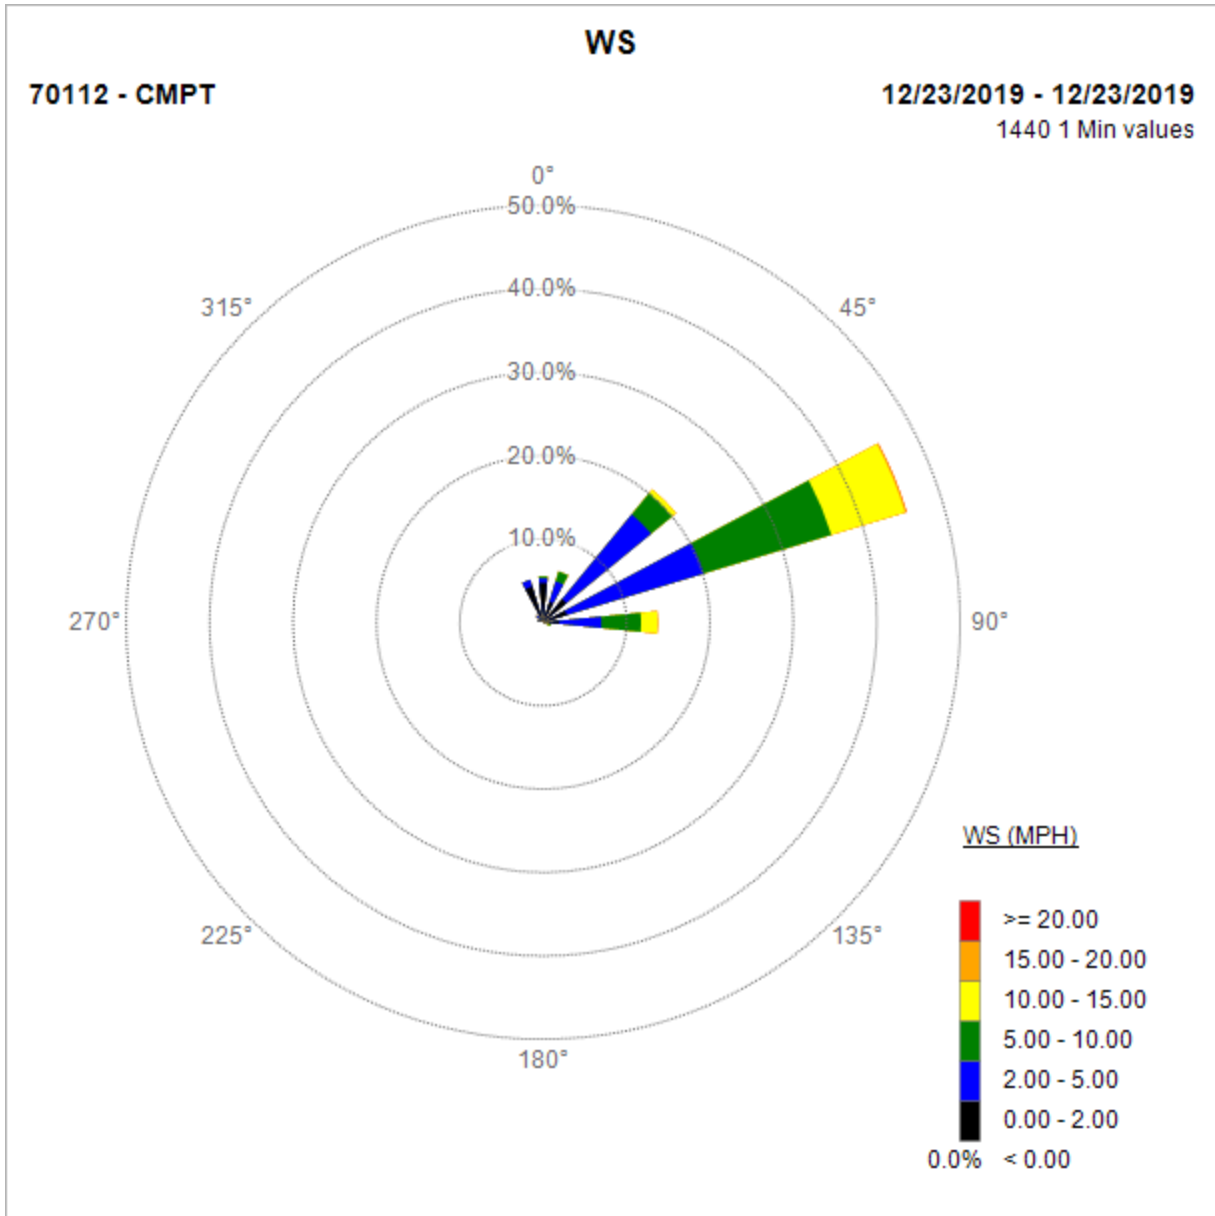

Note: Wind data for West Rancho Dominguez will be collected at Compton Air Monitoring Site on 12/23/2019. Wind data from Compton/Woodley Airport is unavailable.

Compton Air Monitoring Station 12/23/19