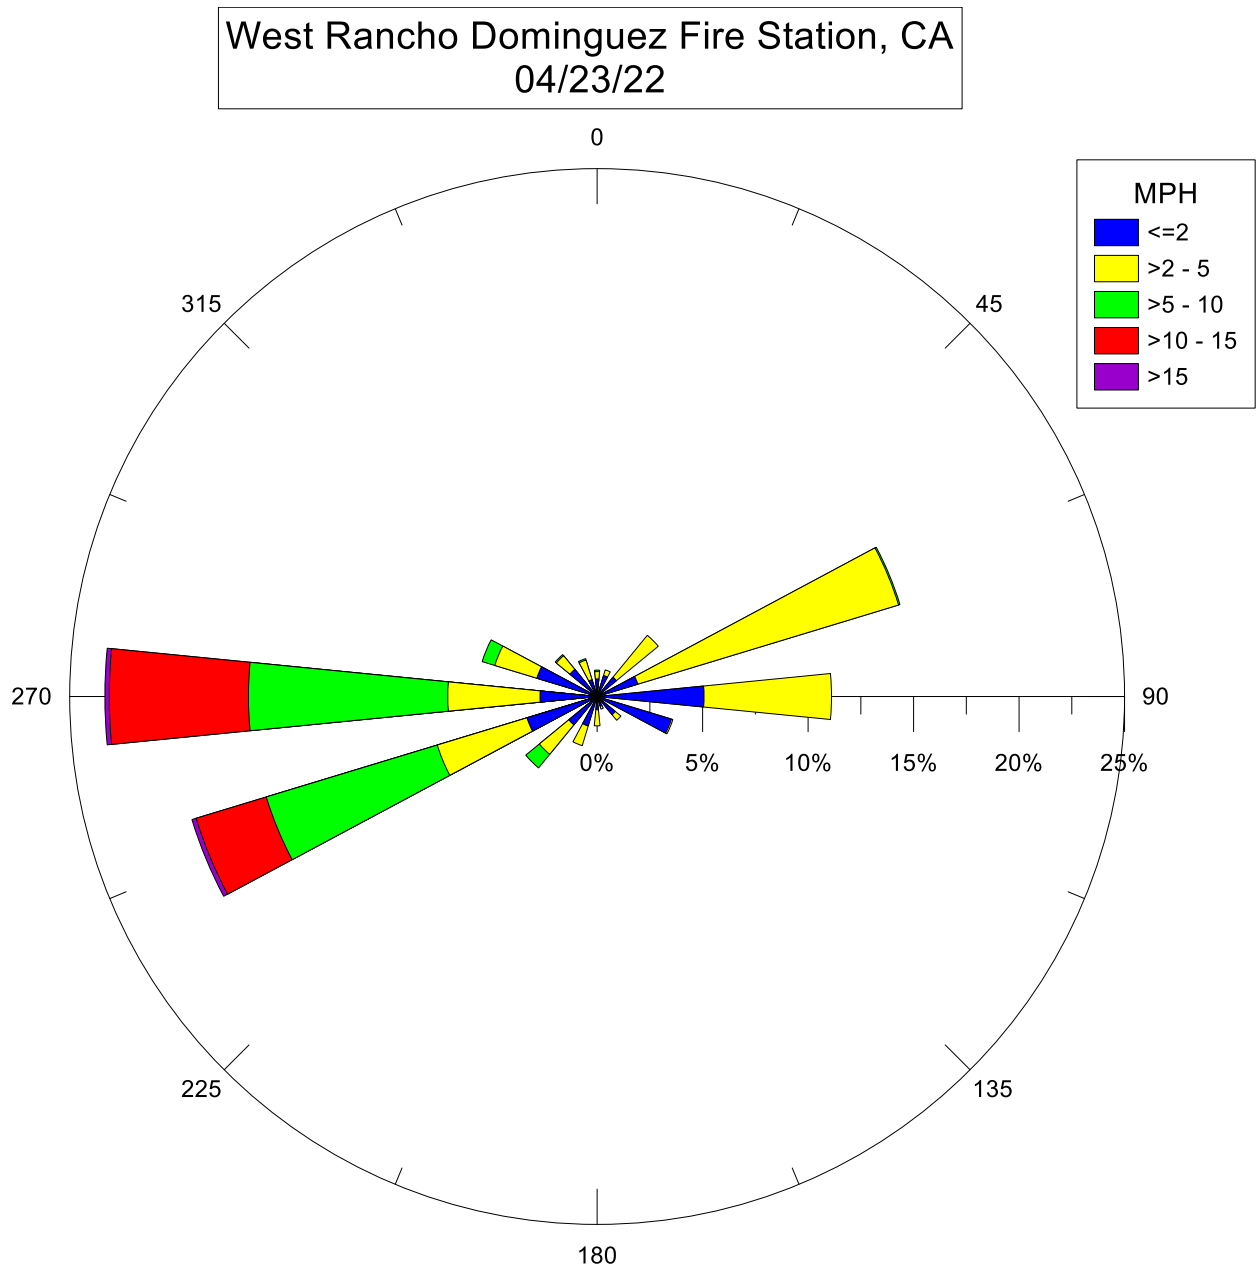

Note: Wind data for West Rancho Dominguez will be collected at West Rancho Dominguez Fire Station.