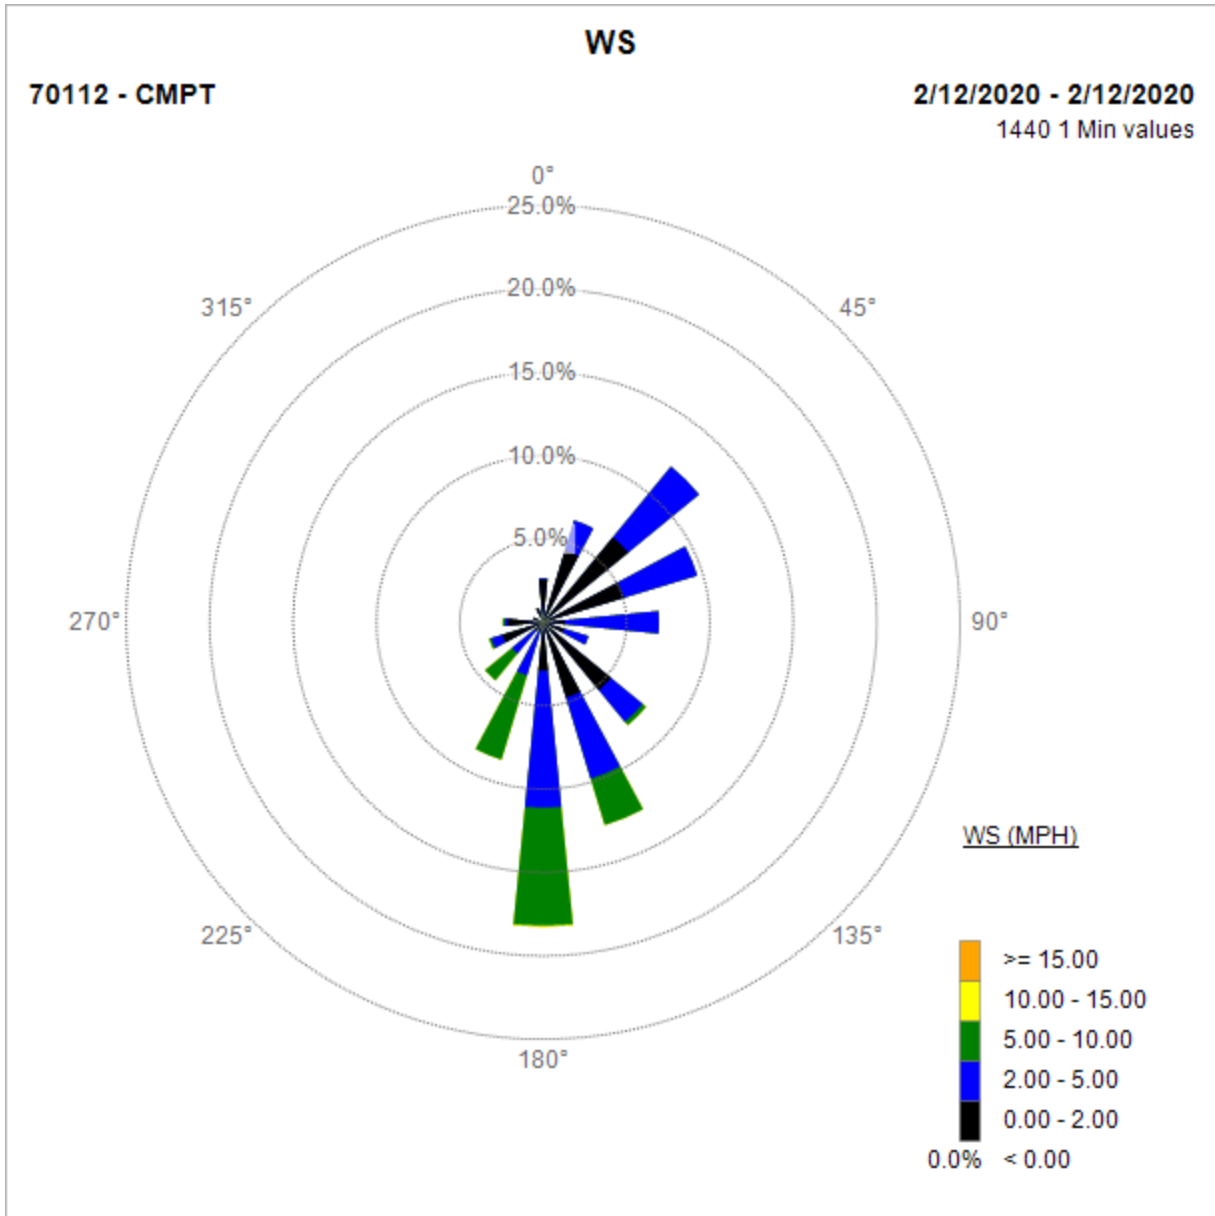

Note: Wind data for West Rancho Dominguez will be collected at Compton Air Monitoring Site on 02/12/2020. Wind data from Compton/Woodley Airport is unavailable.

Compton Air Monitoring Station 02/12/20