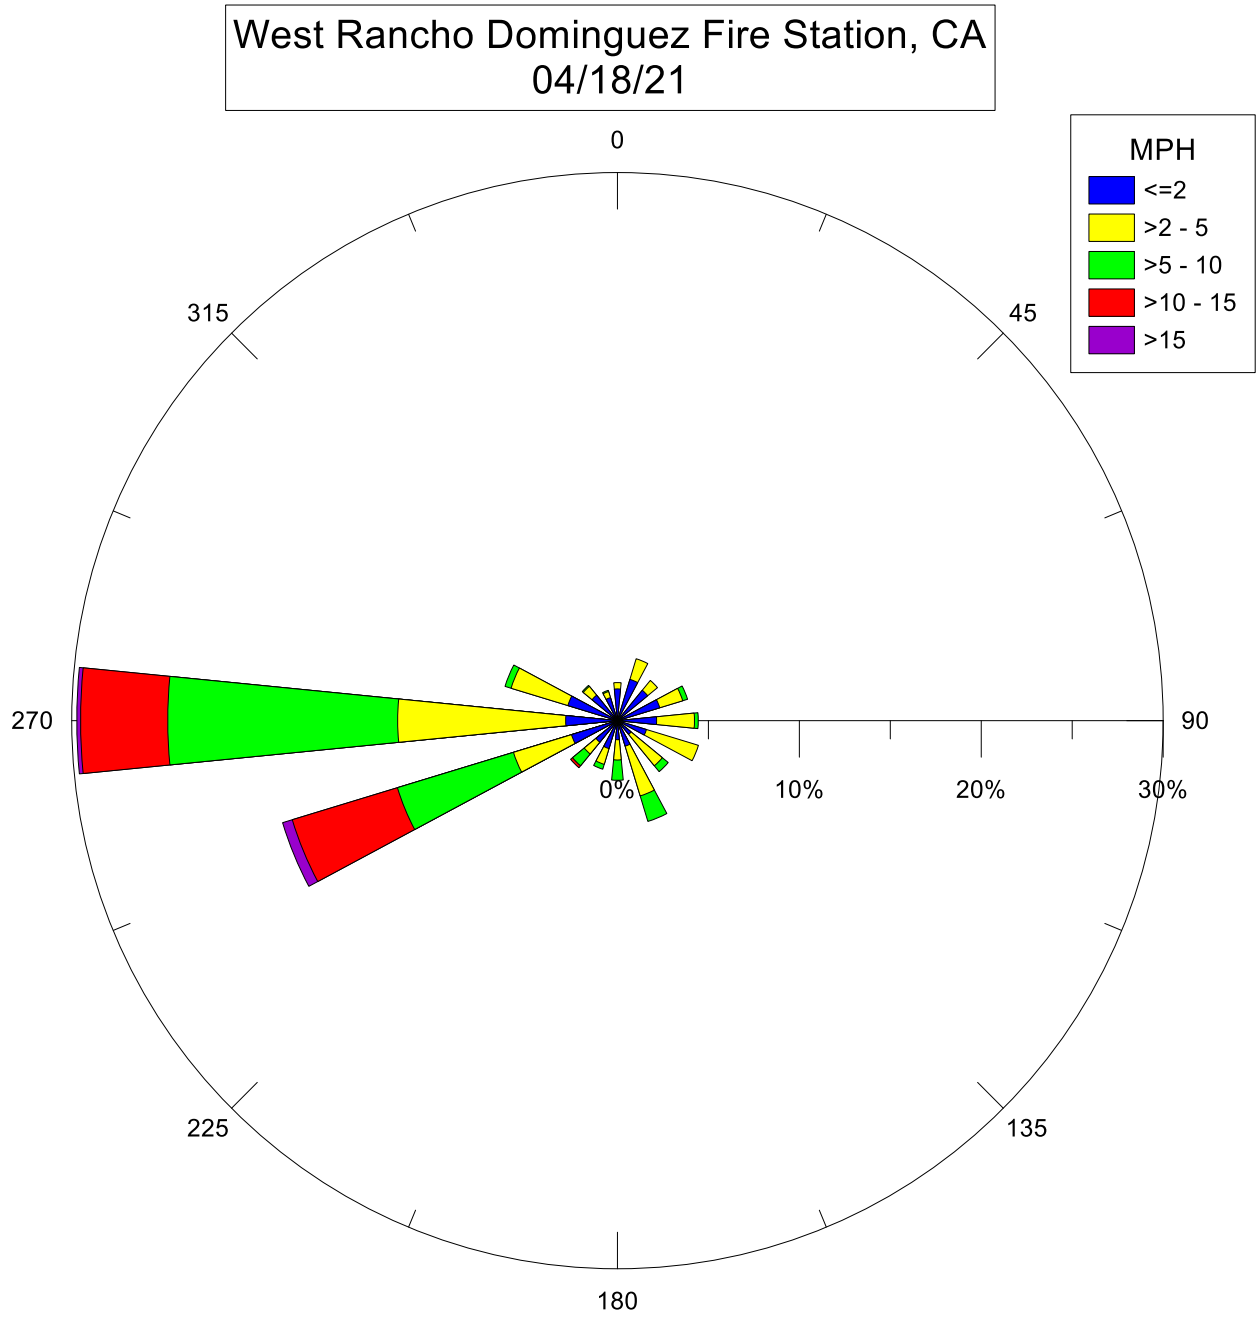

Note: Wind data for West Rancho Dominguez will be collected at West Rancho Dominguez Fire Station.