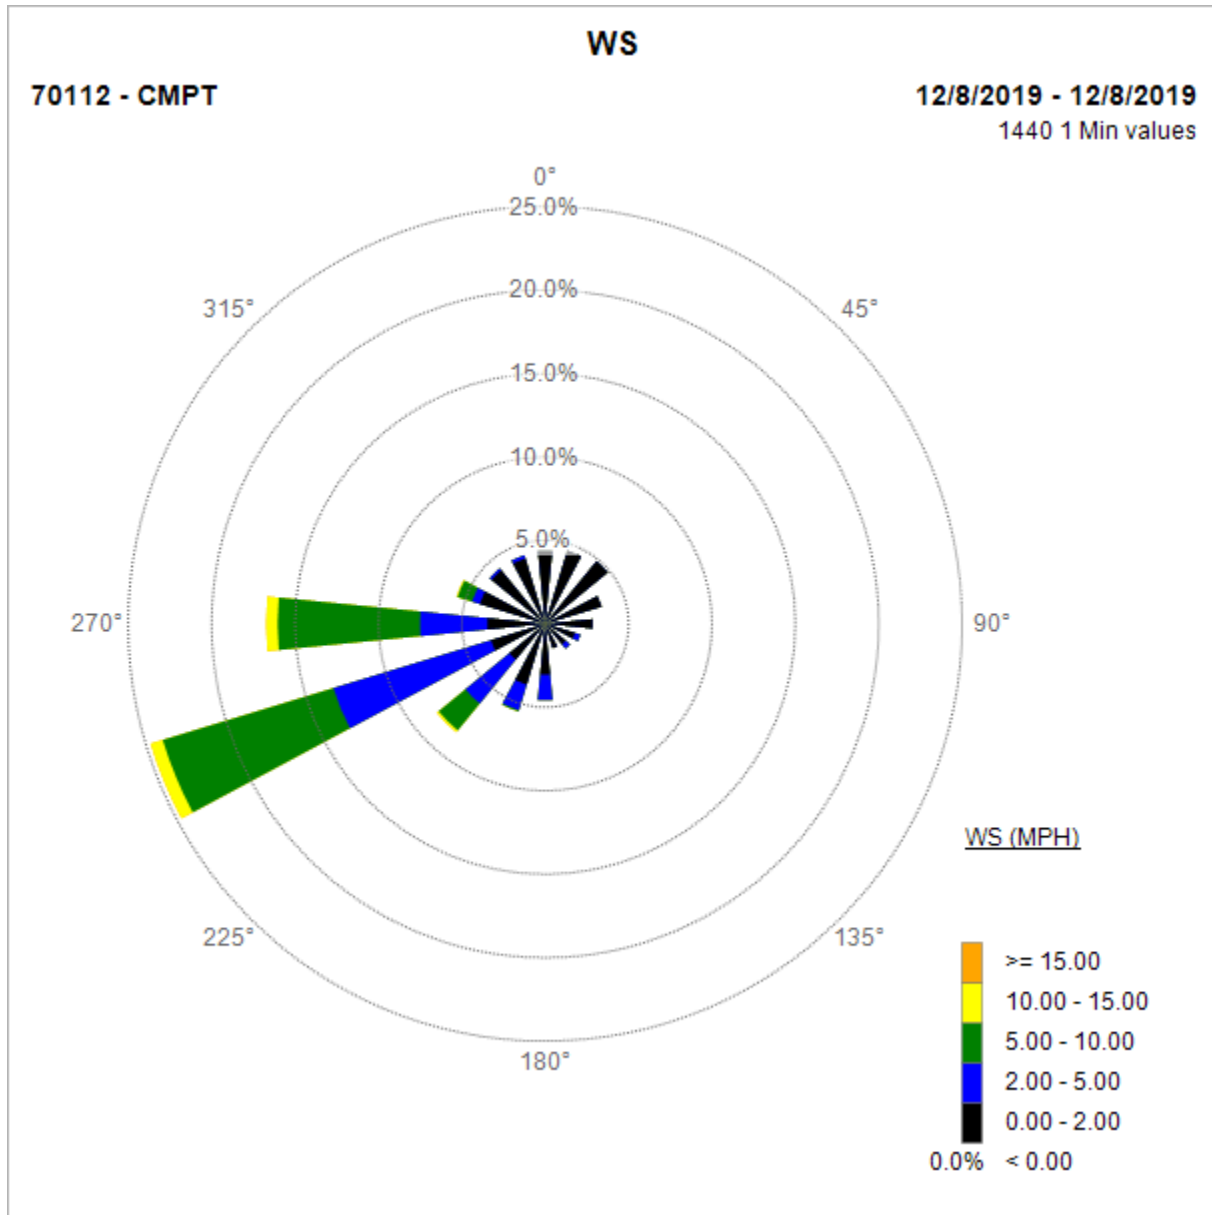

Note: Wind data for West Rancho Dominguez will be collected at Compton Air Monitoring Site on 12/08/2019. Wind data from Compton/Woodley Airport is unavailable.

Compton Air Monitoring Station 12/08/19