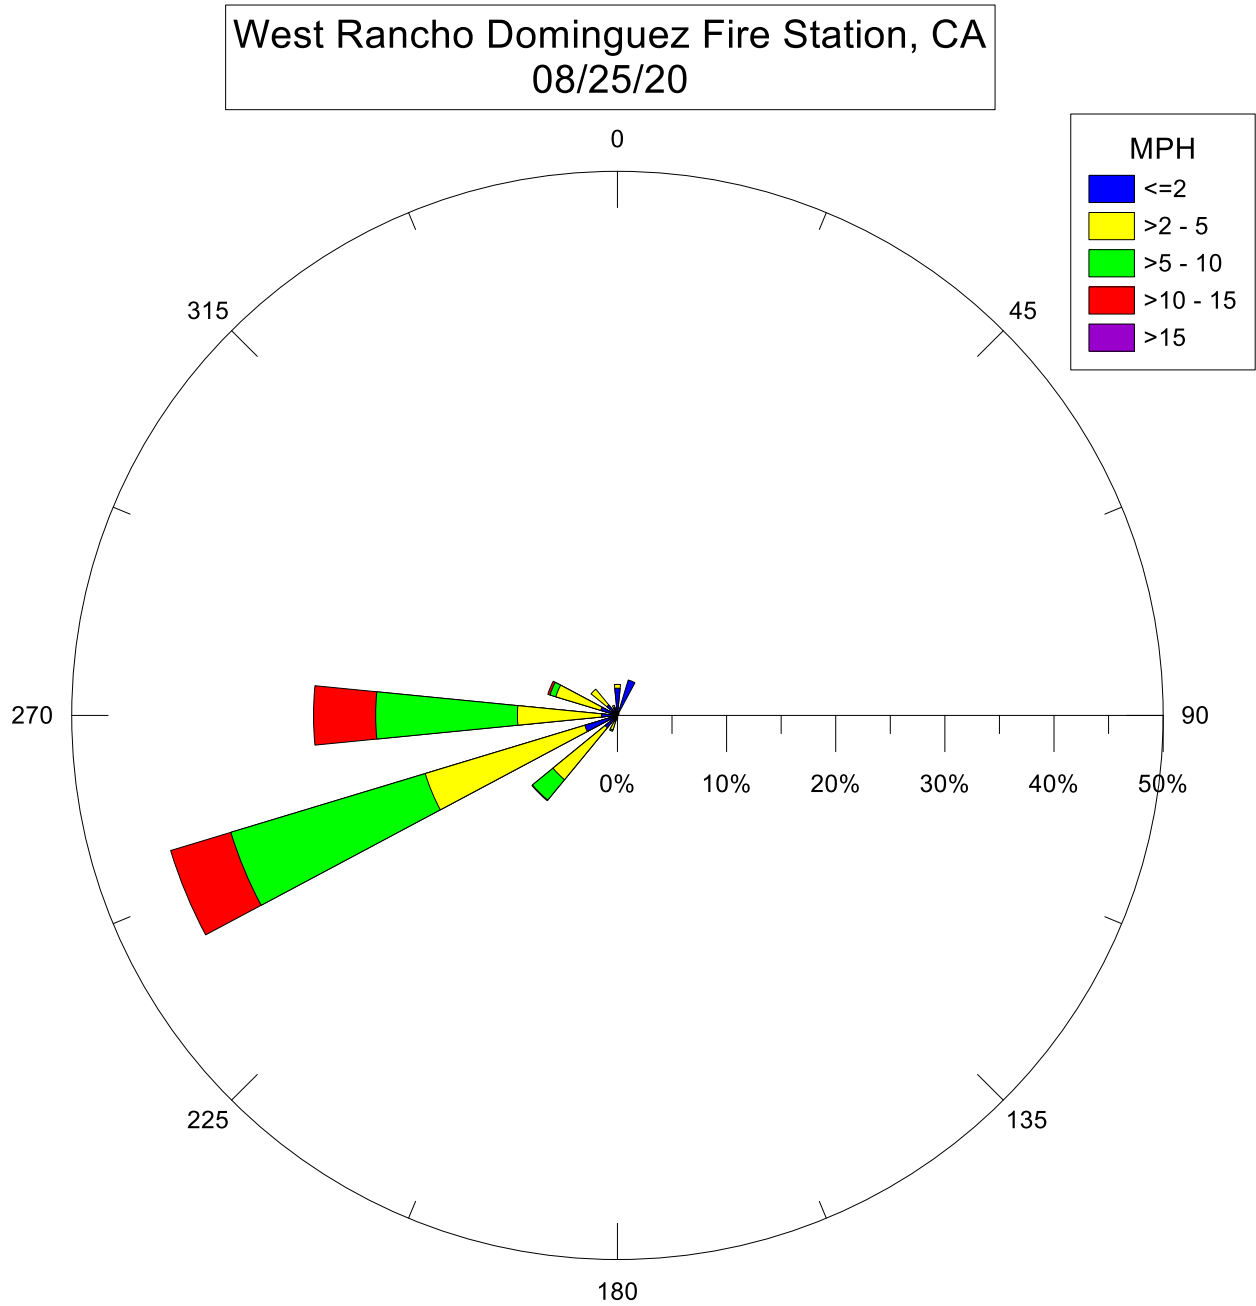

Note: Wind data for West Rancho Dominguez will be collected at West Rancho Dominguez Fire Station.