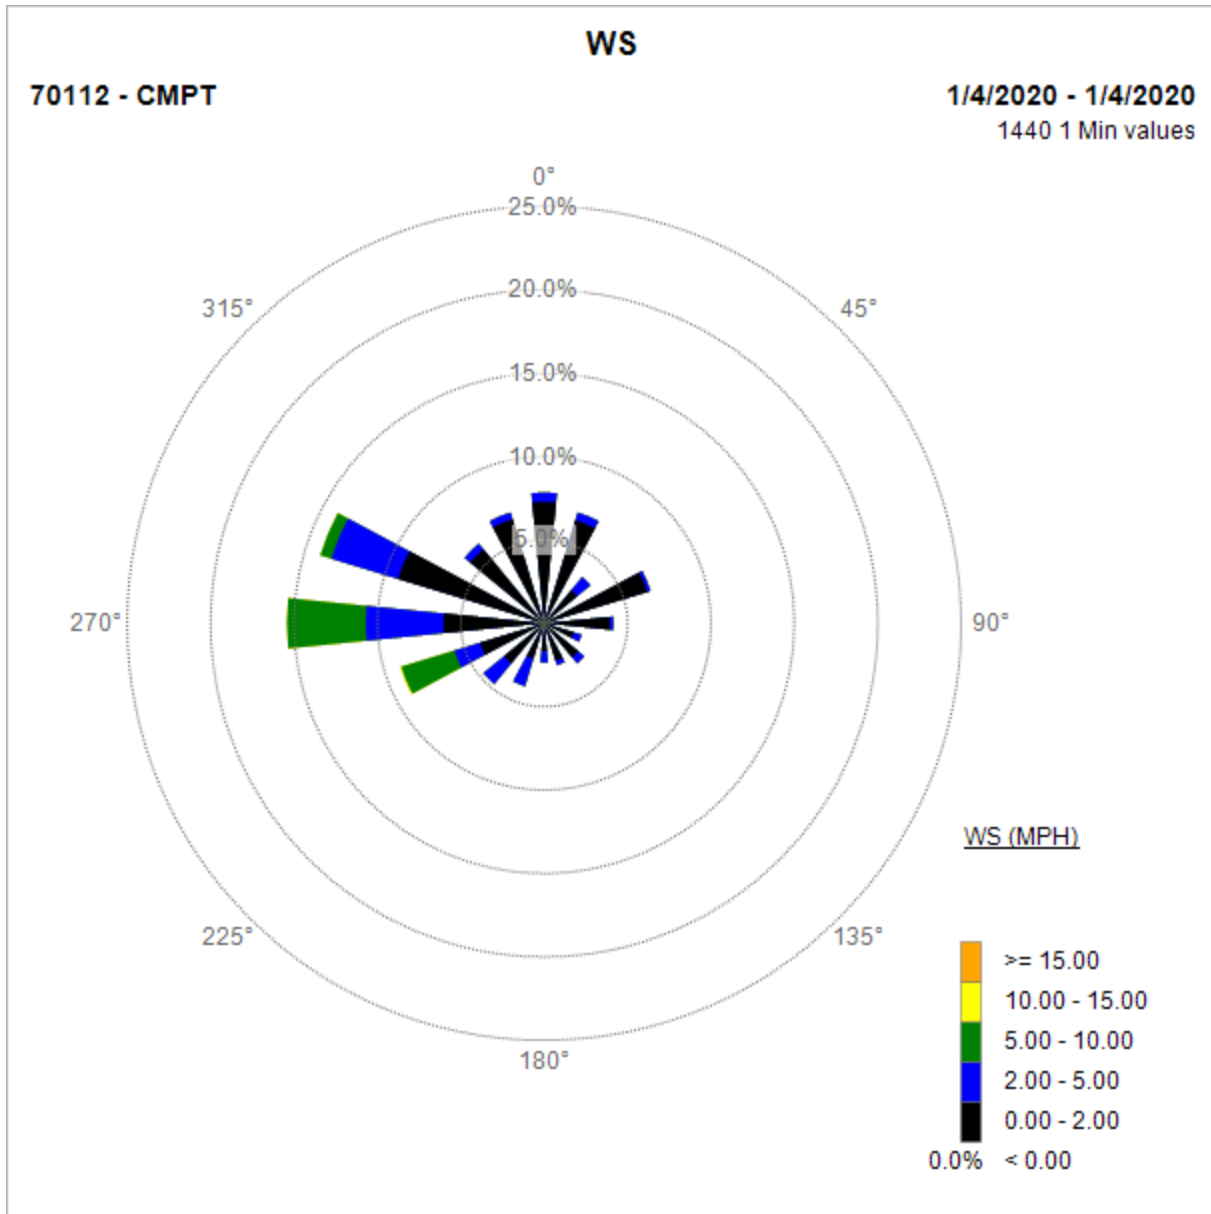

Note: Wind data for West Rancho Dominguez will be collected at Compton Air Monitoring Site on 01/04/2020. Wind data from Compton/Woodley Airport is unavailable.

Compton Air Monitoring Station 01/04/20