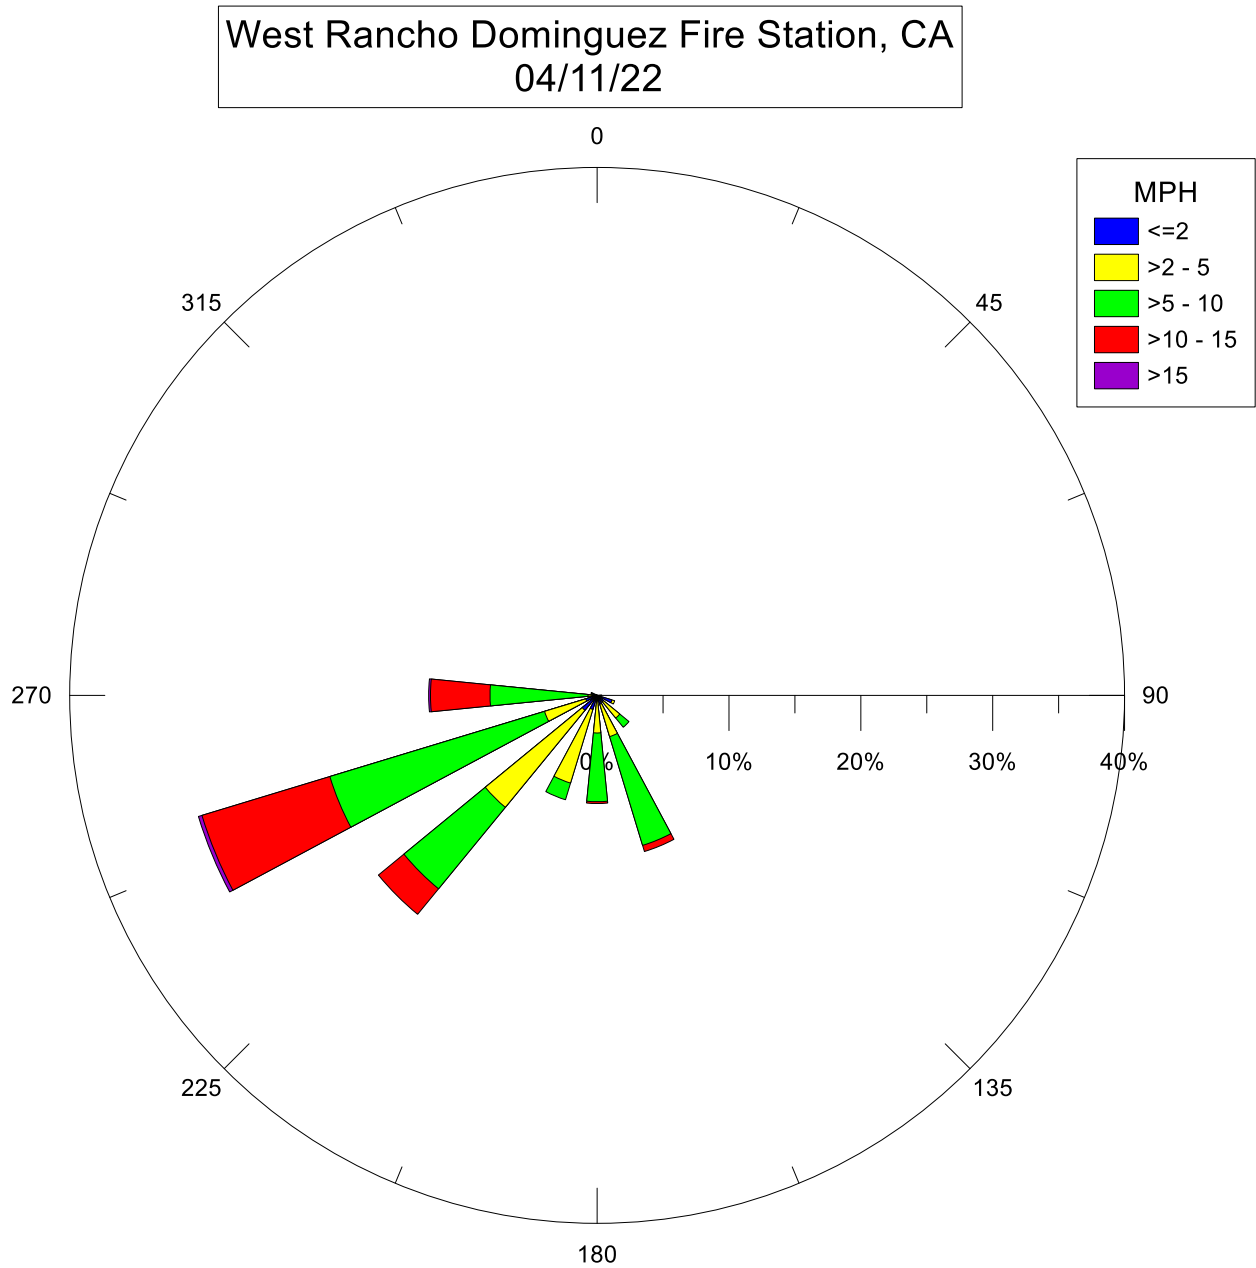

Note: Wind data for West Rancho Dominguez will be collected at West Rancho Dominguez Fire Station.