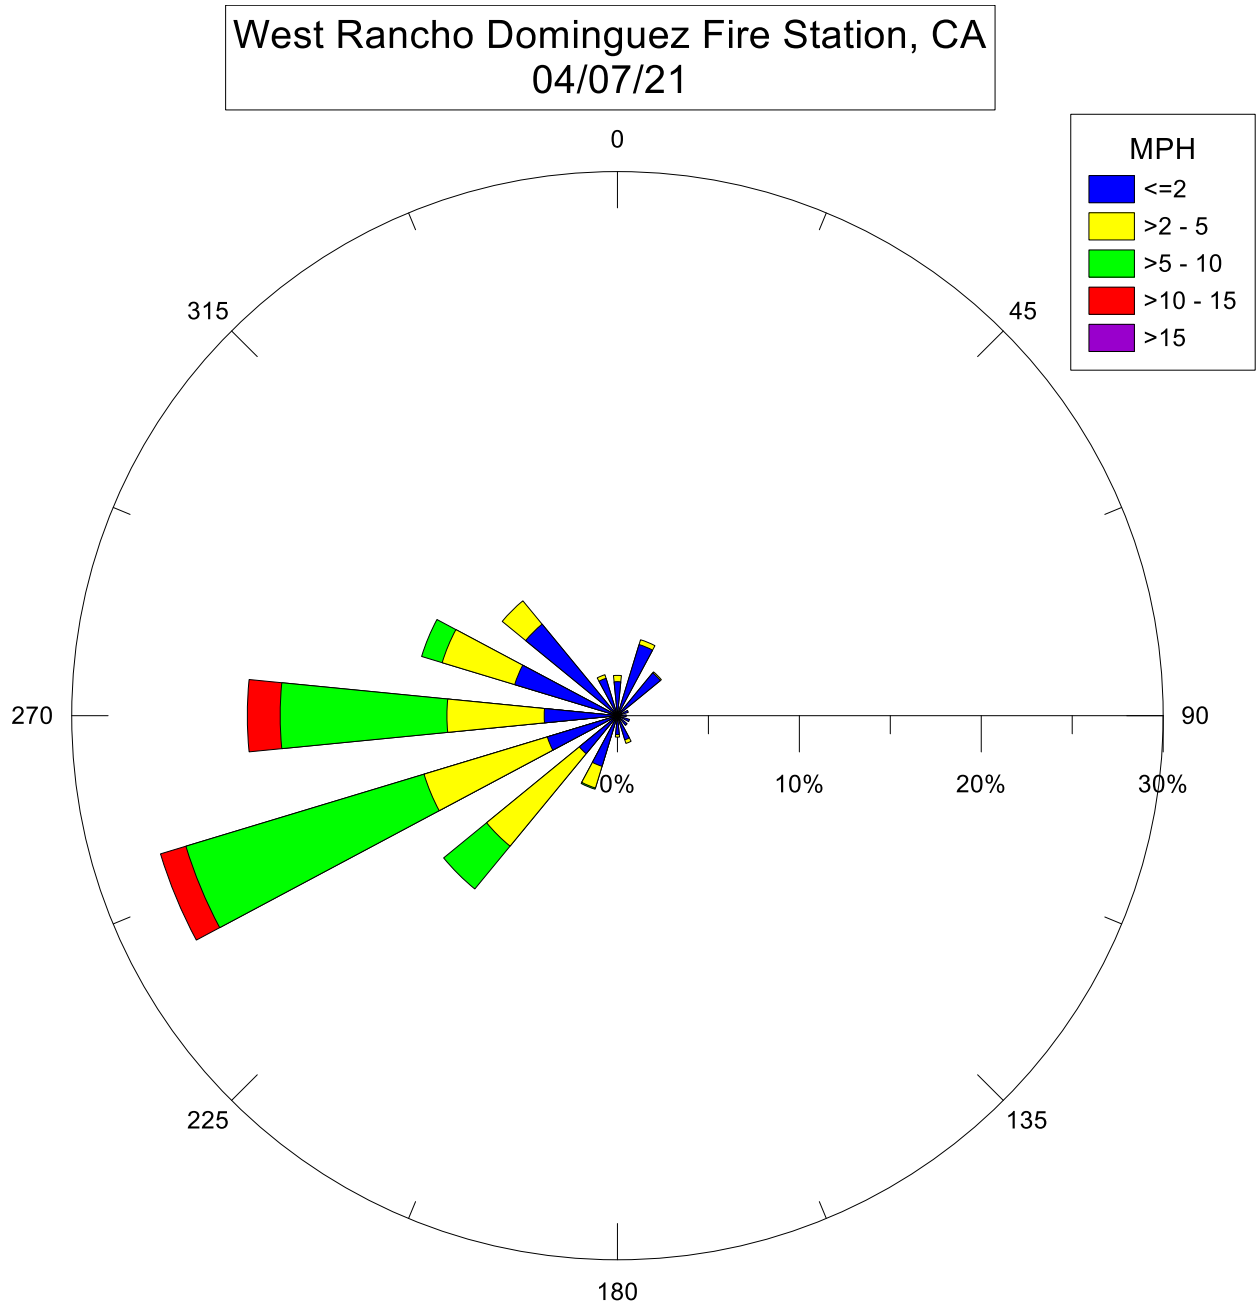

Note: Wind data for West Rancho Dominguez will be collected at West Rancho Dominguez Fire Station.