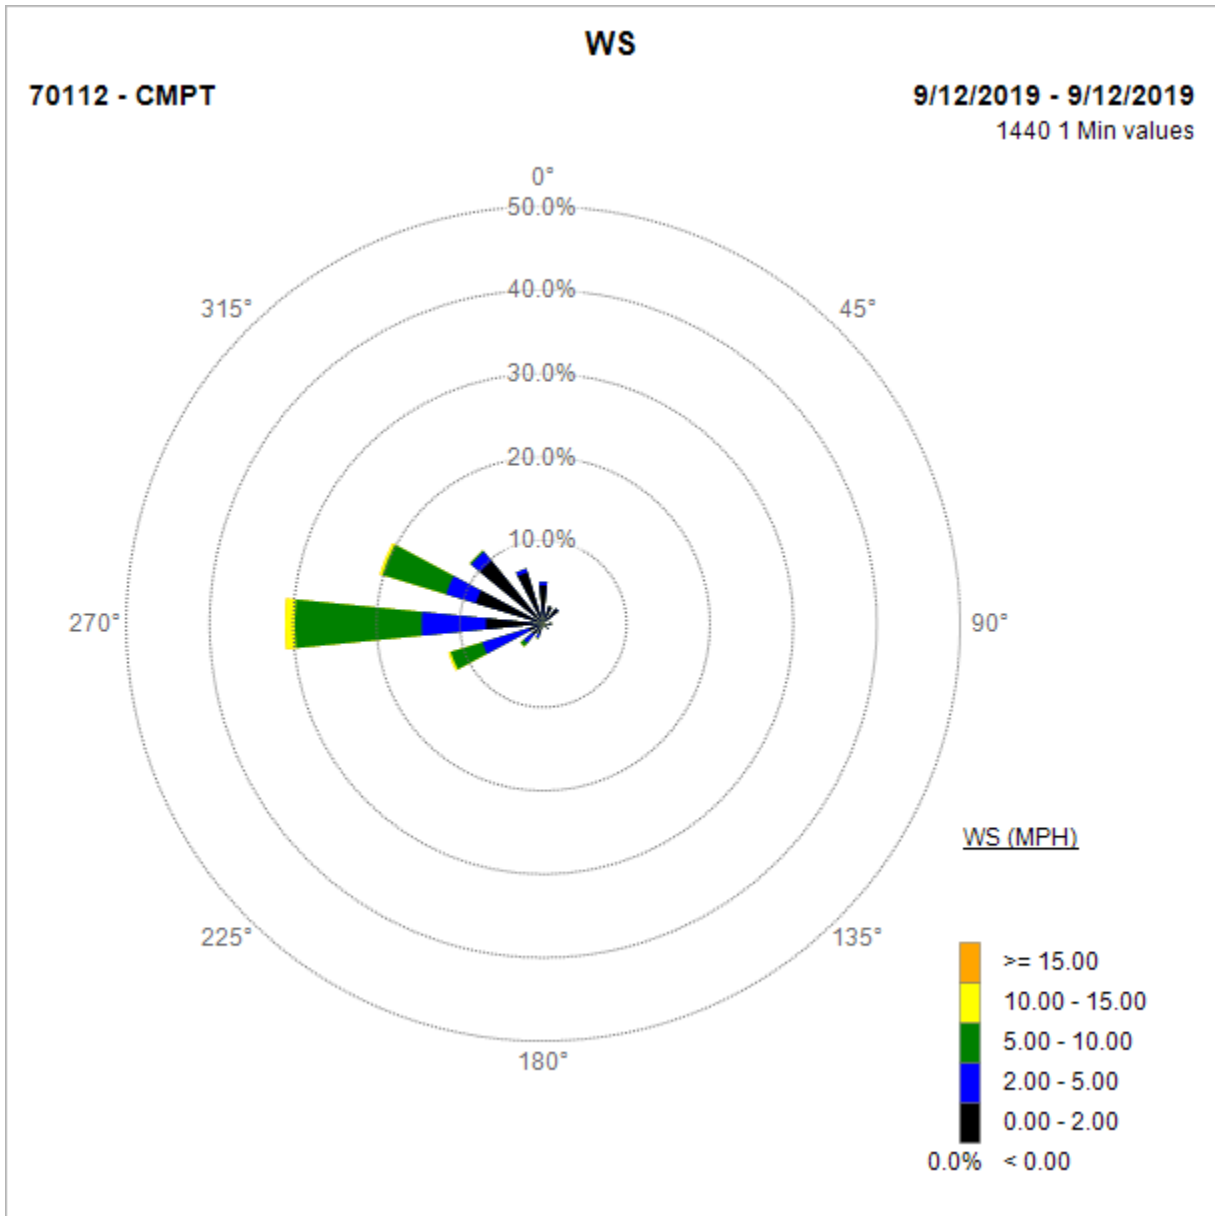

Note: Wind data for West Rancho Dominguez will be collected at Compton Air Monitoring Site on 09/12/2019. Wind data from Compton/Woodley Airport is unavailable.

Compton Air Monitoring Station 09/12/19