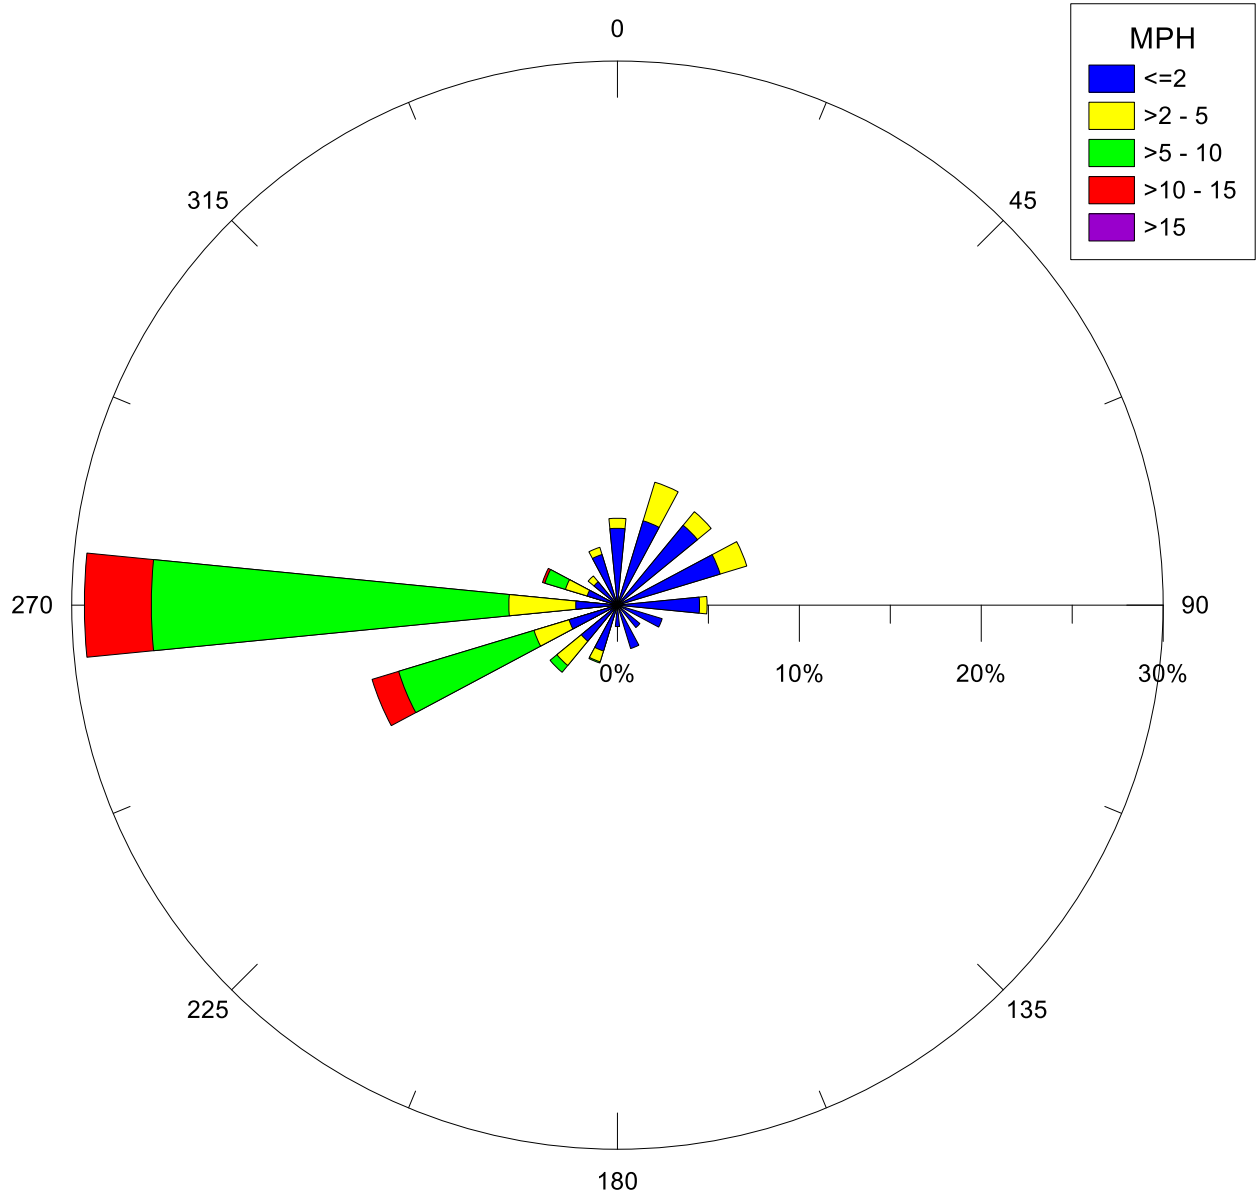

Note: Wind data for West Rancho Dominguez will be collected at West Rancho Dominguez Fire Station.

West Rancho Dominguez Fire Station, CA
09/30/20