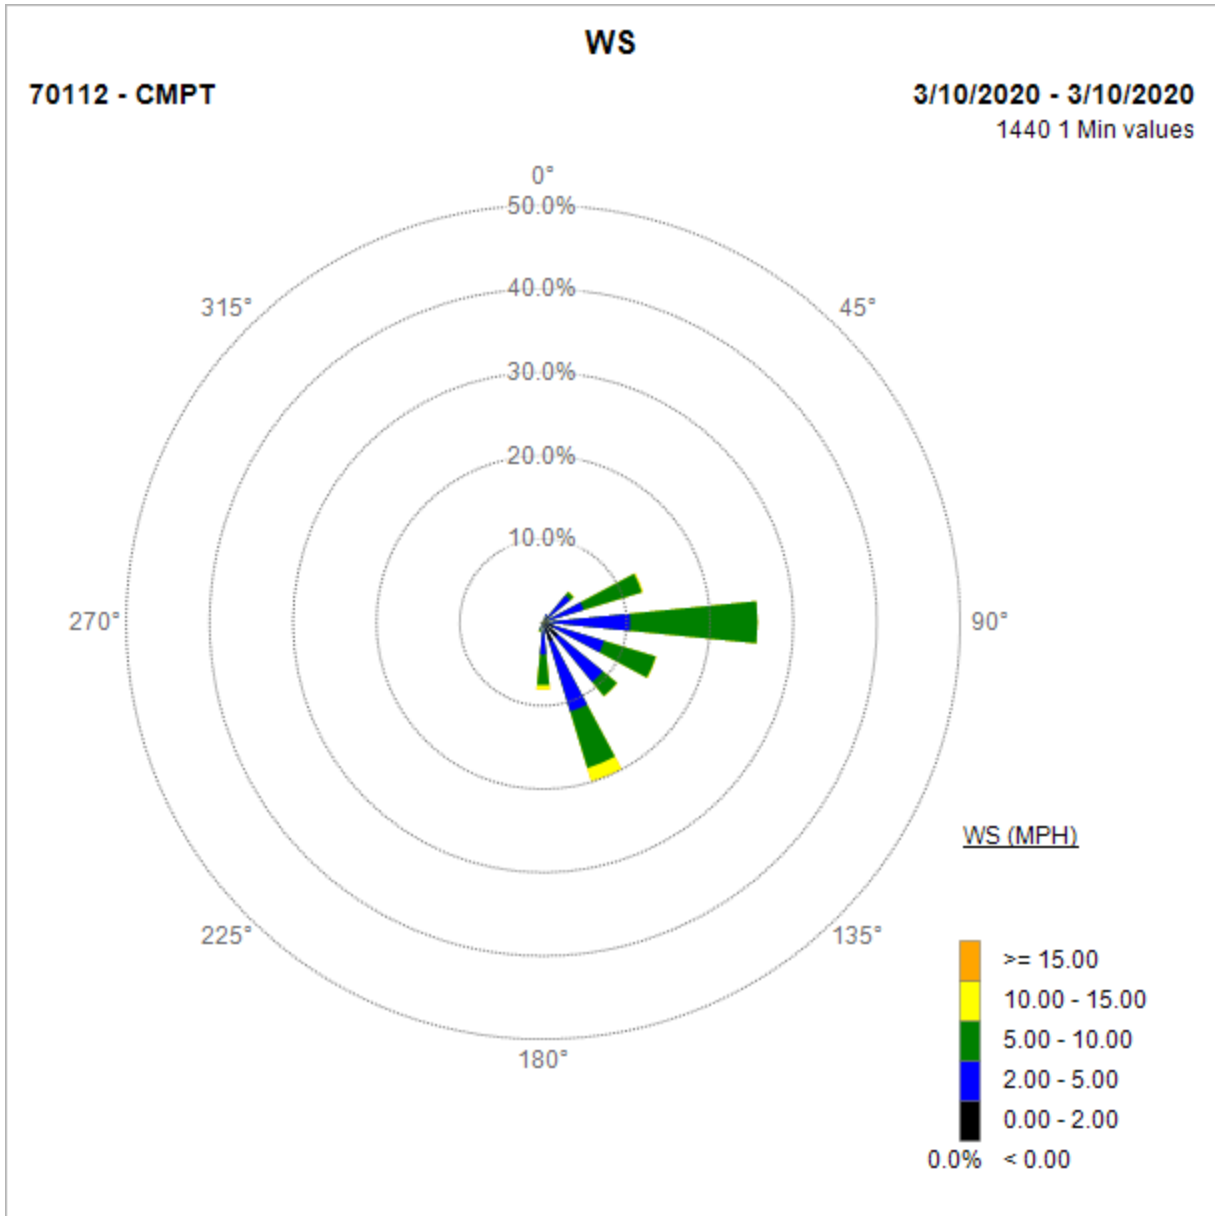

Note: Wind data for West Rancho Dominguez will be collected at Compton Air Monitoring Site on 03/10/2020. Wind data from Compton/Woodley Airport is unavailable.

Compton Air Monitoring Station 03/10/20