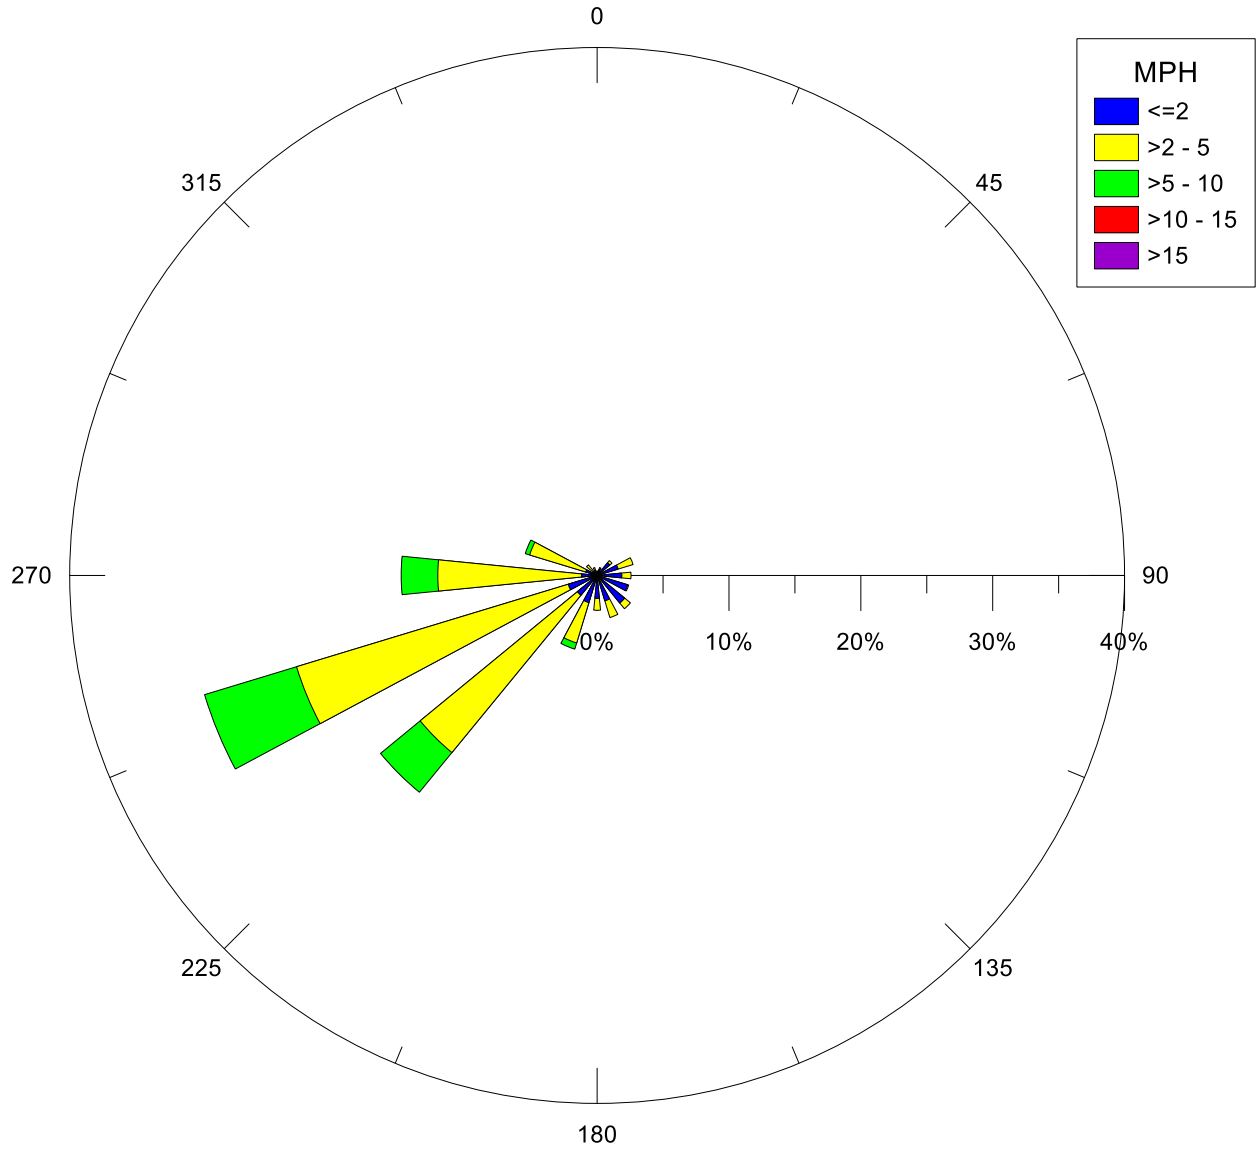

Note: Wind data for West Rancho Dominguez will be collected at West Rancho Dominguez Fire Station.

West Rancho Dominguez Fire Station, CA
10/07/21