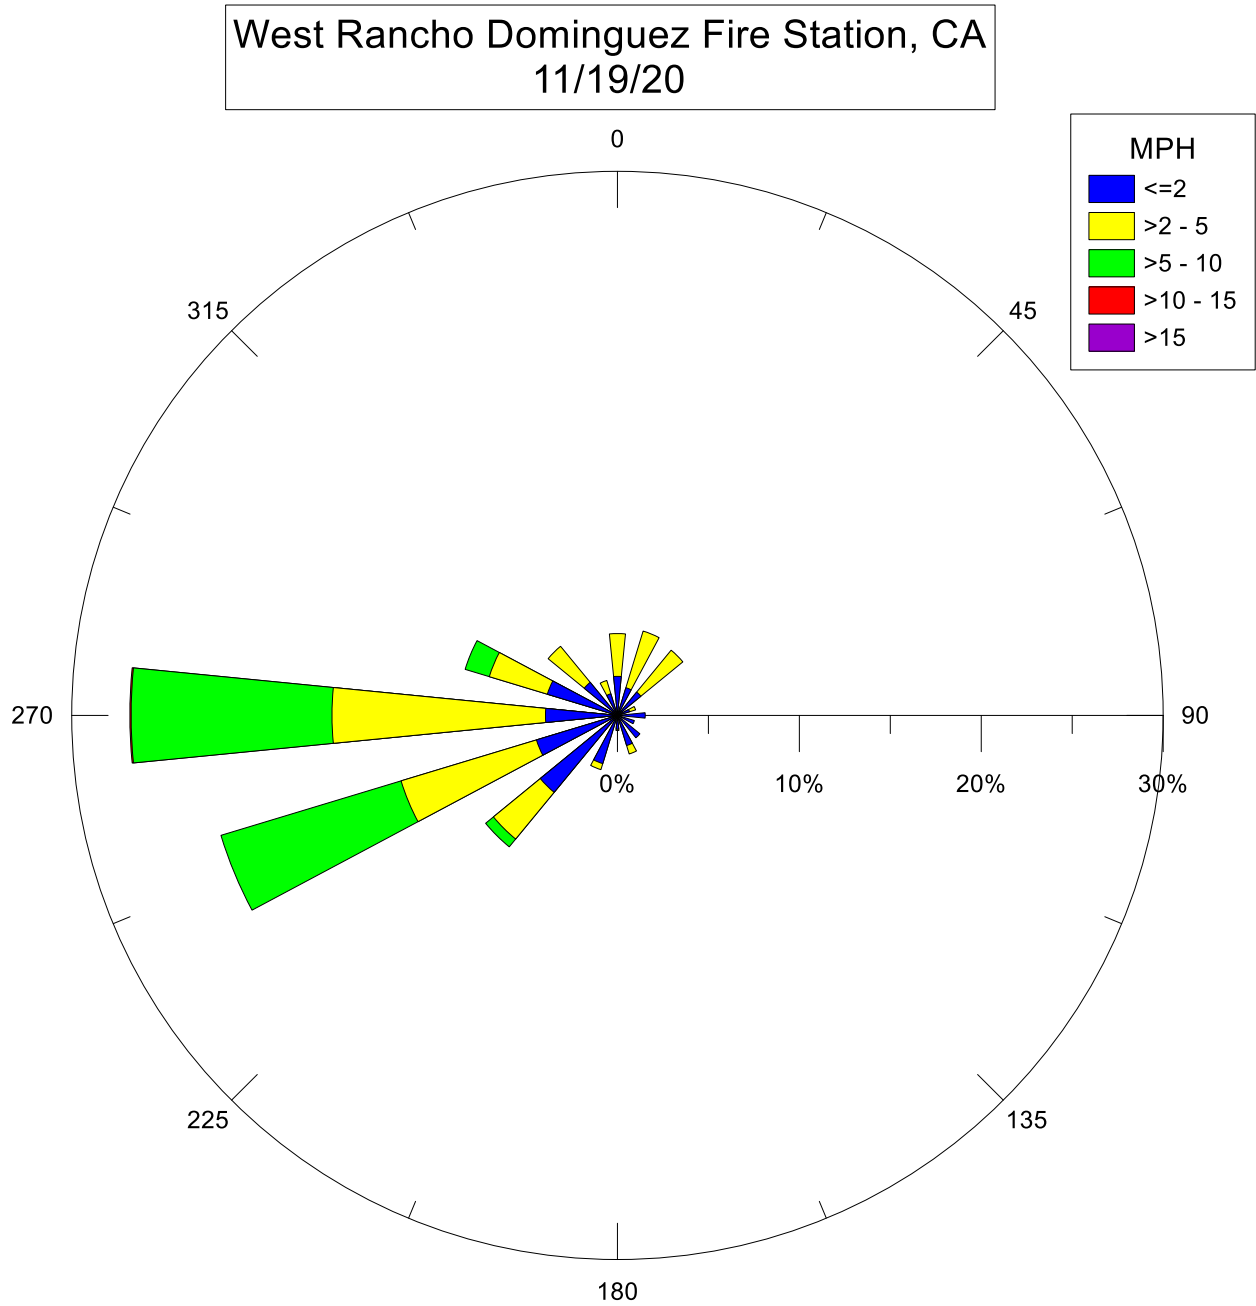

Note: Wind data for West Rancho Dominguez will be collected at West Rancho Dominguez Fire Station.