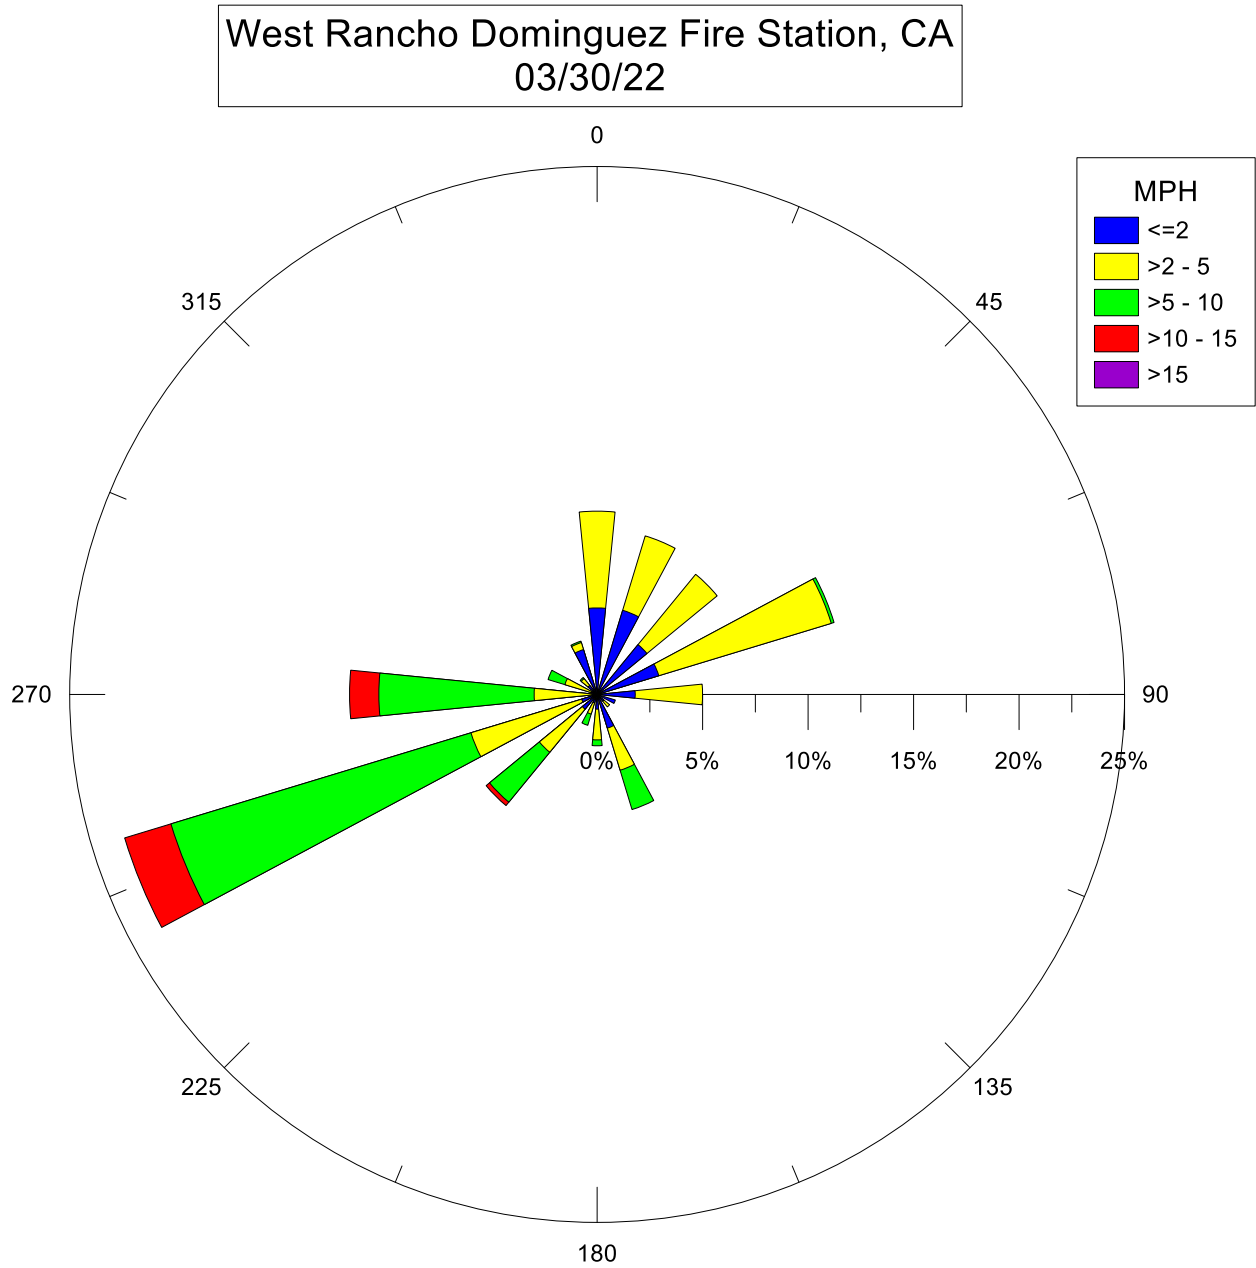

Note: Wind data for West Rancho Dominguez will be collected at West Rancho Dominguez Fire Station.