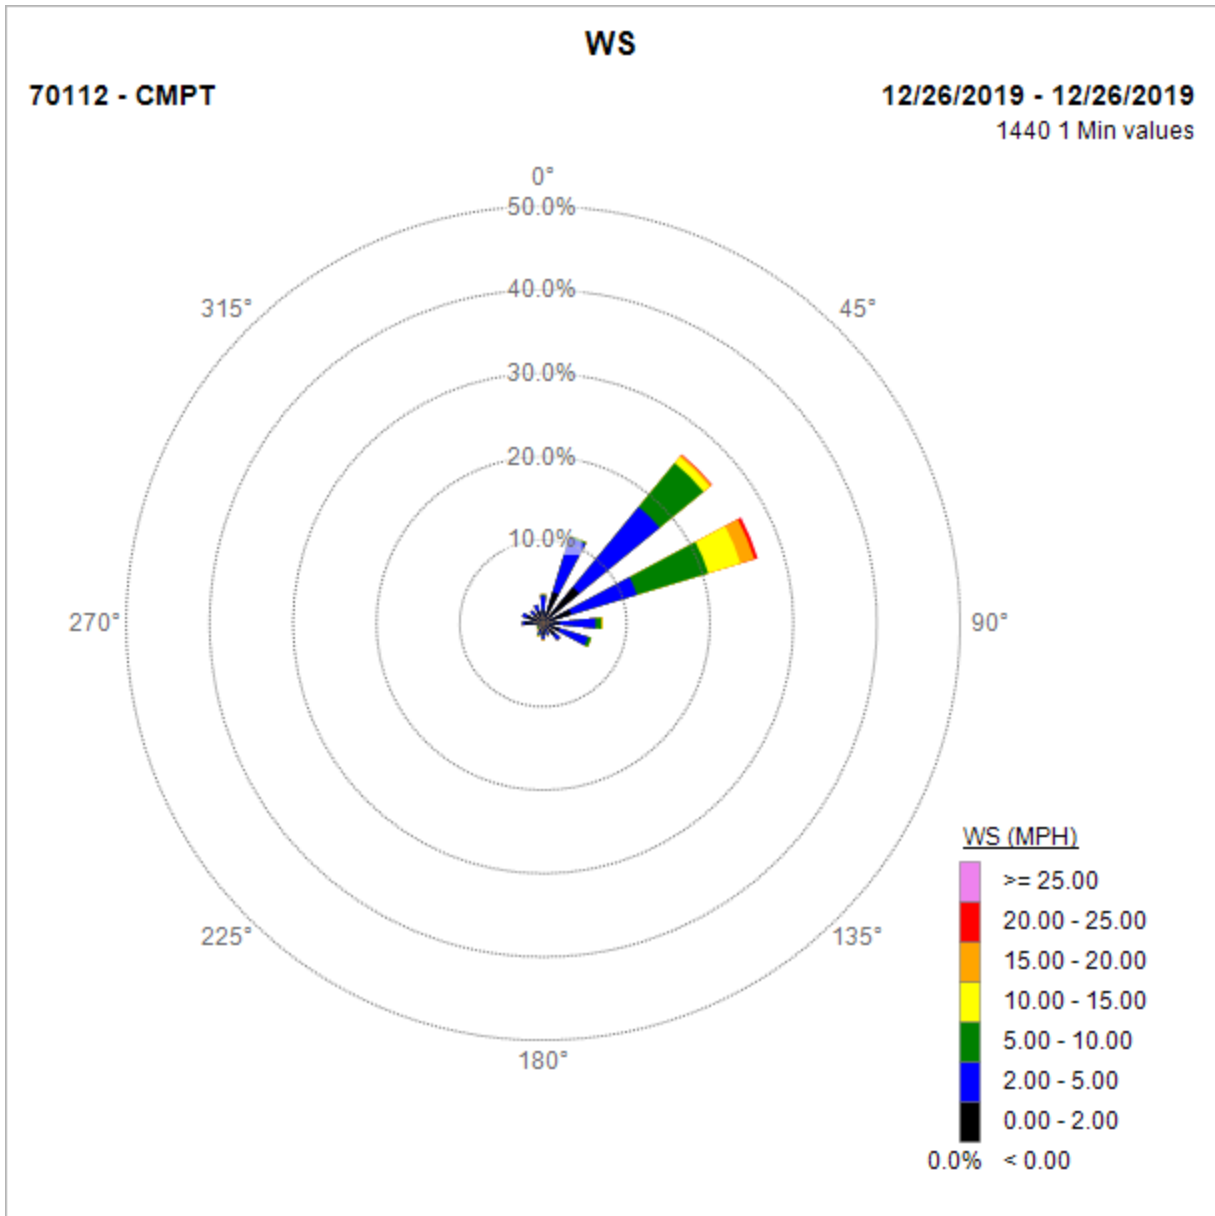

Note: Wind data for West Rancho Dominguez will be collected at Compton Air Monitoring Site on 12/26/2019. Wind data from Compton/Woodley Airport is unavailable.

Compton Air Monitoring Station 12/26/19