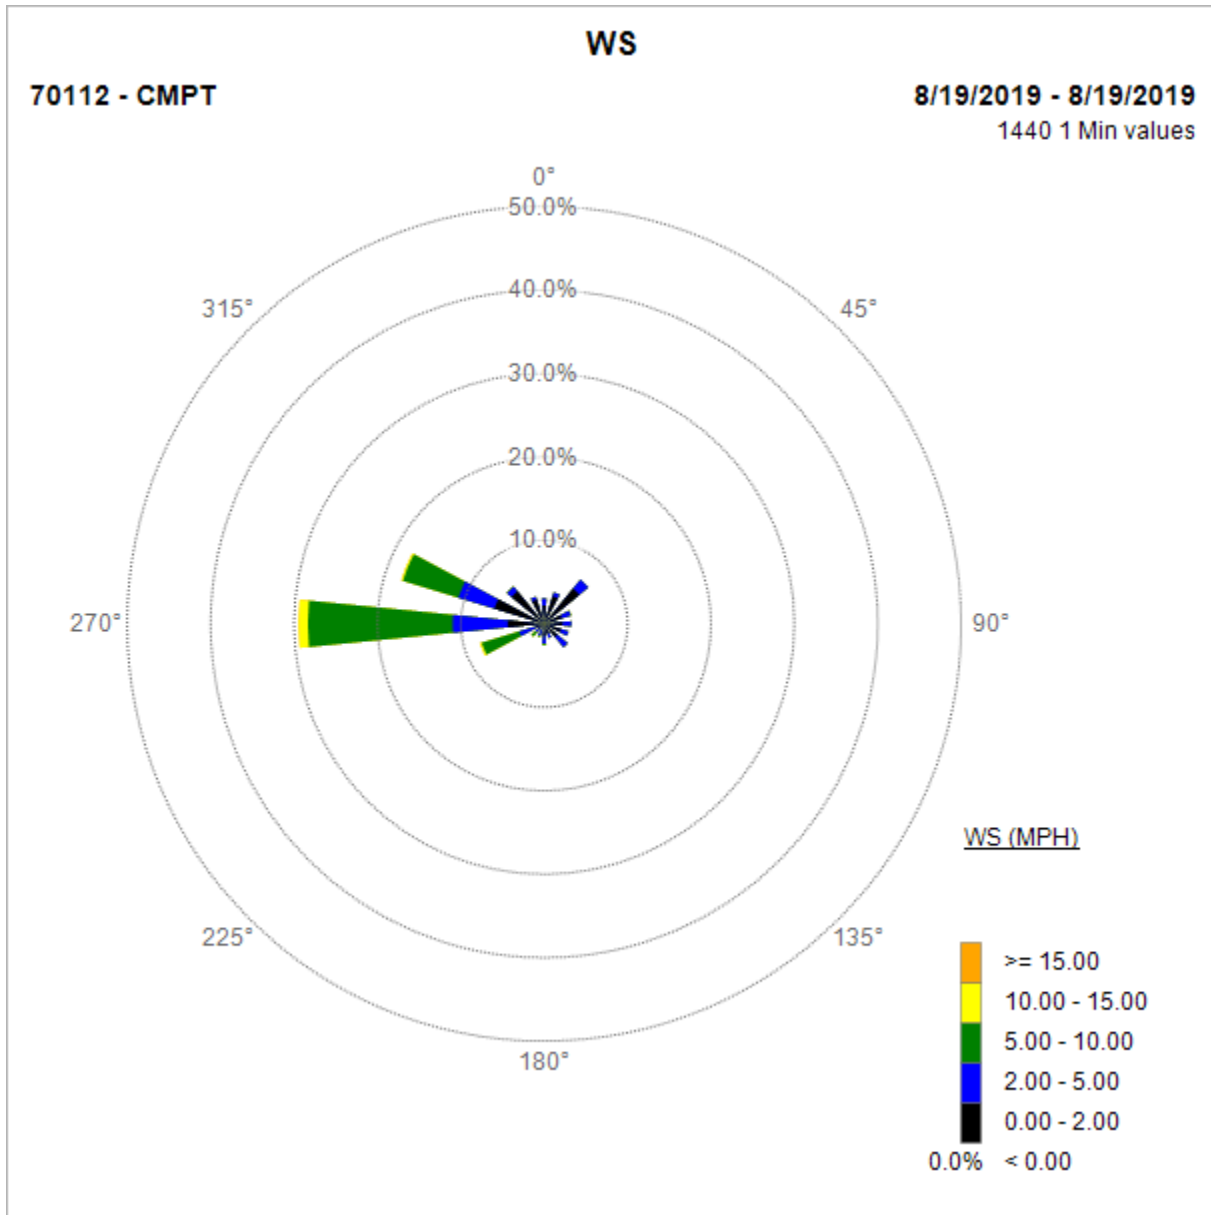

Note: Wind data for West Rancho Dominguez will be collected at Compton Air Monitoring Site on 08/19/2019. Wind data from Compton/Woodley Airport is unavailable.

Compton Air Monitoring Station 08/19/19