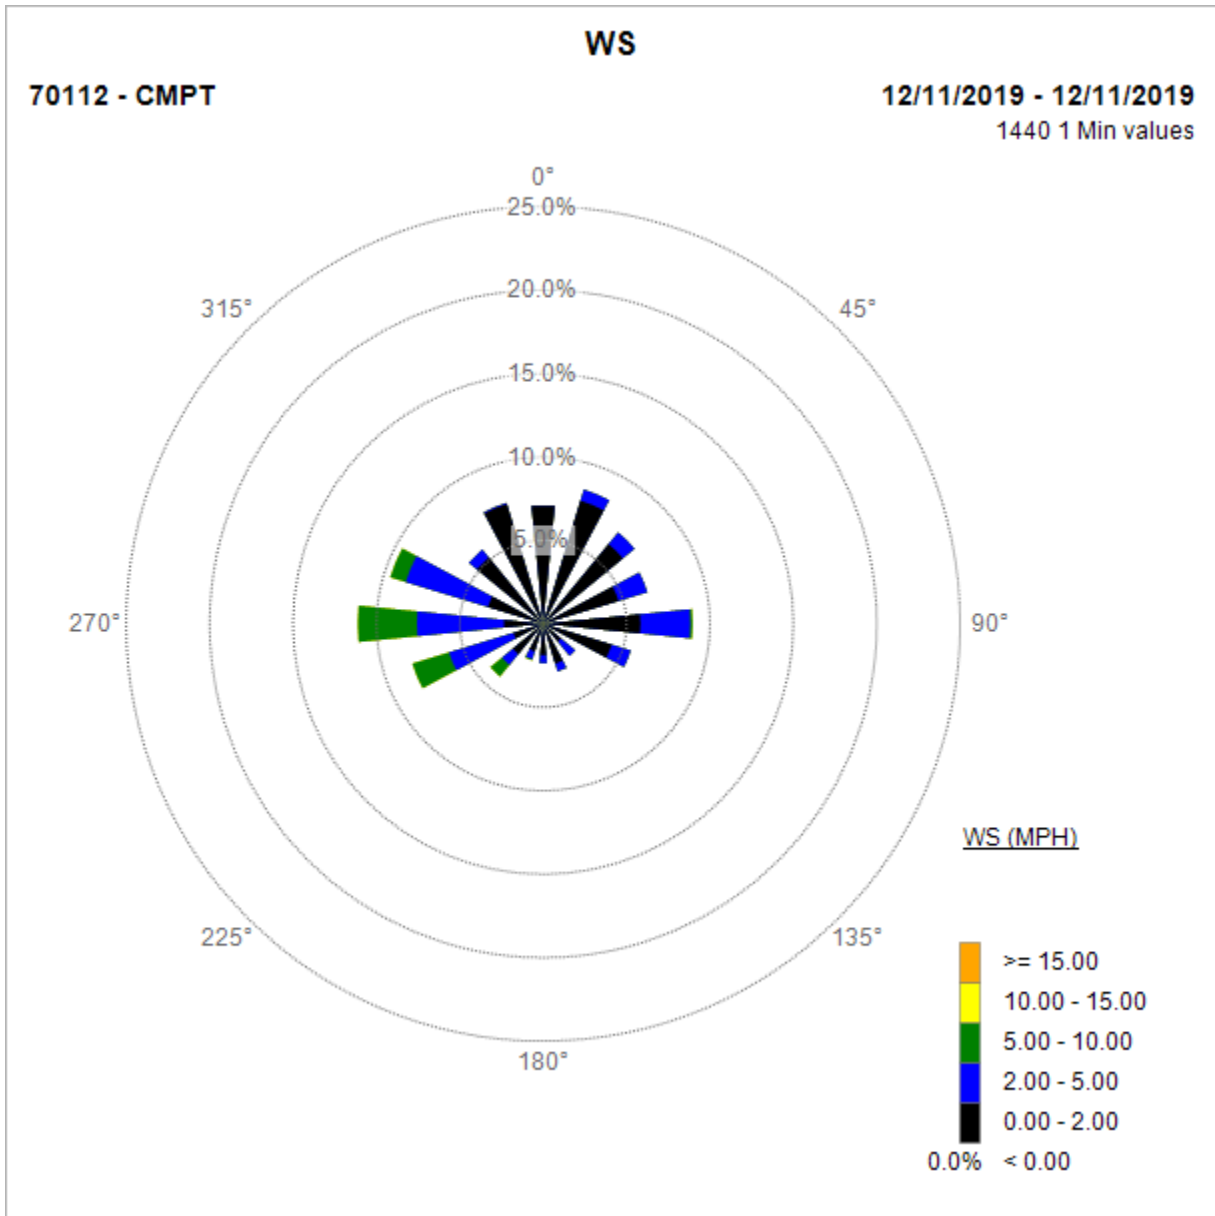

Note: Wind data for West Rancho Dominguez will be collected at Compton Air Monitoring Site on 12/11/2019. Wind data from Compton/Woodley Airport is unavailable.

Compton Air Monitoring Station 12/11/19