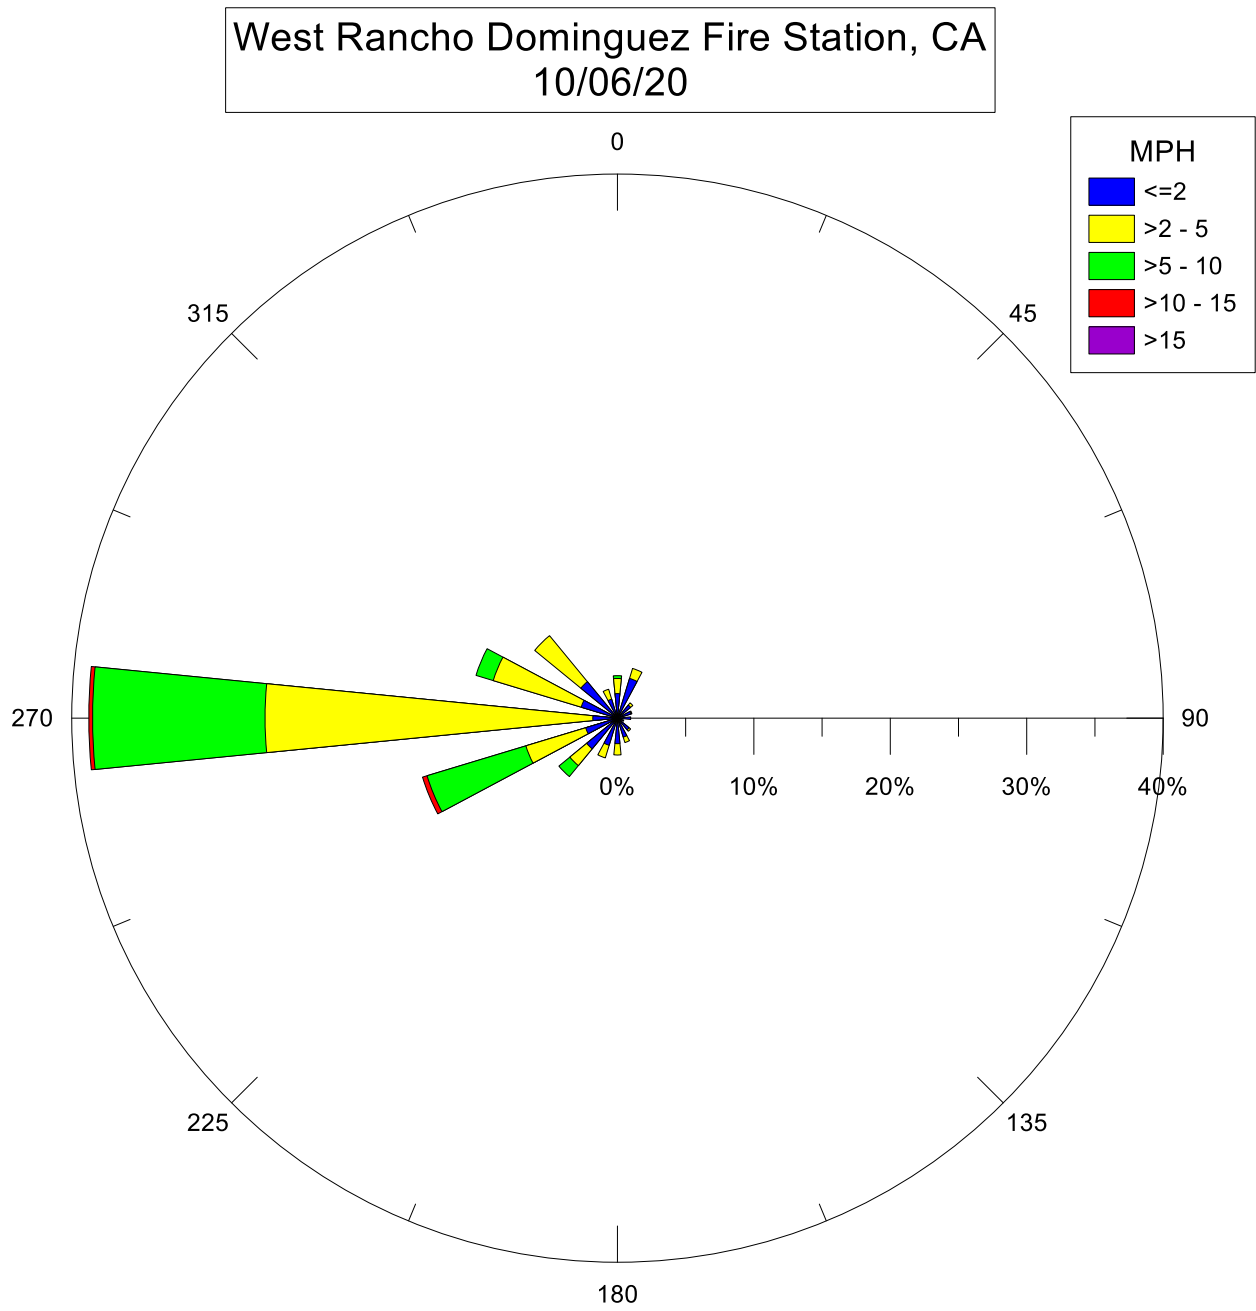

West Rancho Dominguez Fire Station, CA
10/15/20

Note: Wind data for West Rancho Dominguez will be collected at West Rancho Dominguez Fire Station.

West Rancho Dominguez Fire Station, CA
10/08/20

Note: Wind data for West Rancho Dominguez will be collected at West Rancho Dominguez Fire Station.