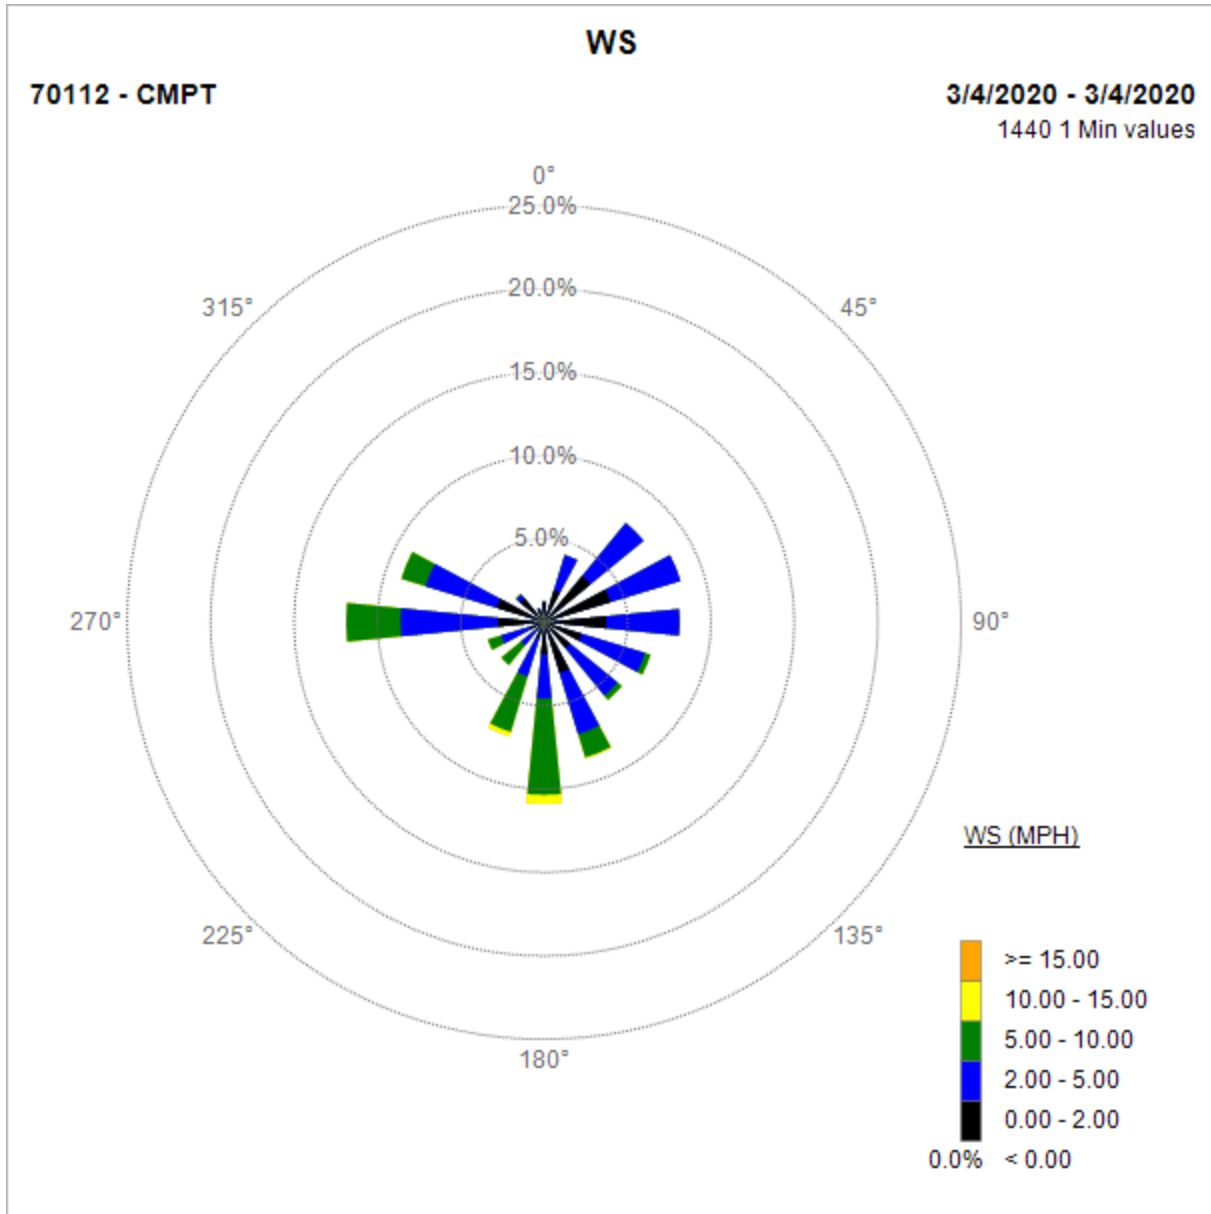

Note: Wind data for West Rancho Dominguez will be collected at Compton Air Monitoring Site on 03/04/2020. Wind data from Compton/Woodley Airport is unavailable.

Compton Air Monitoring Station 03/04/20