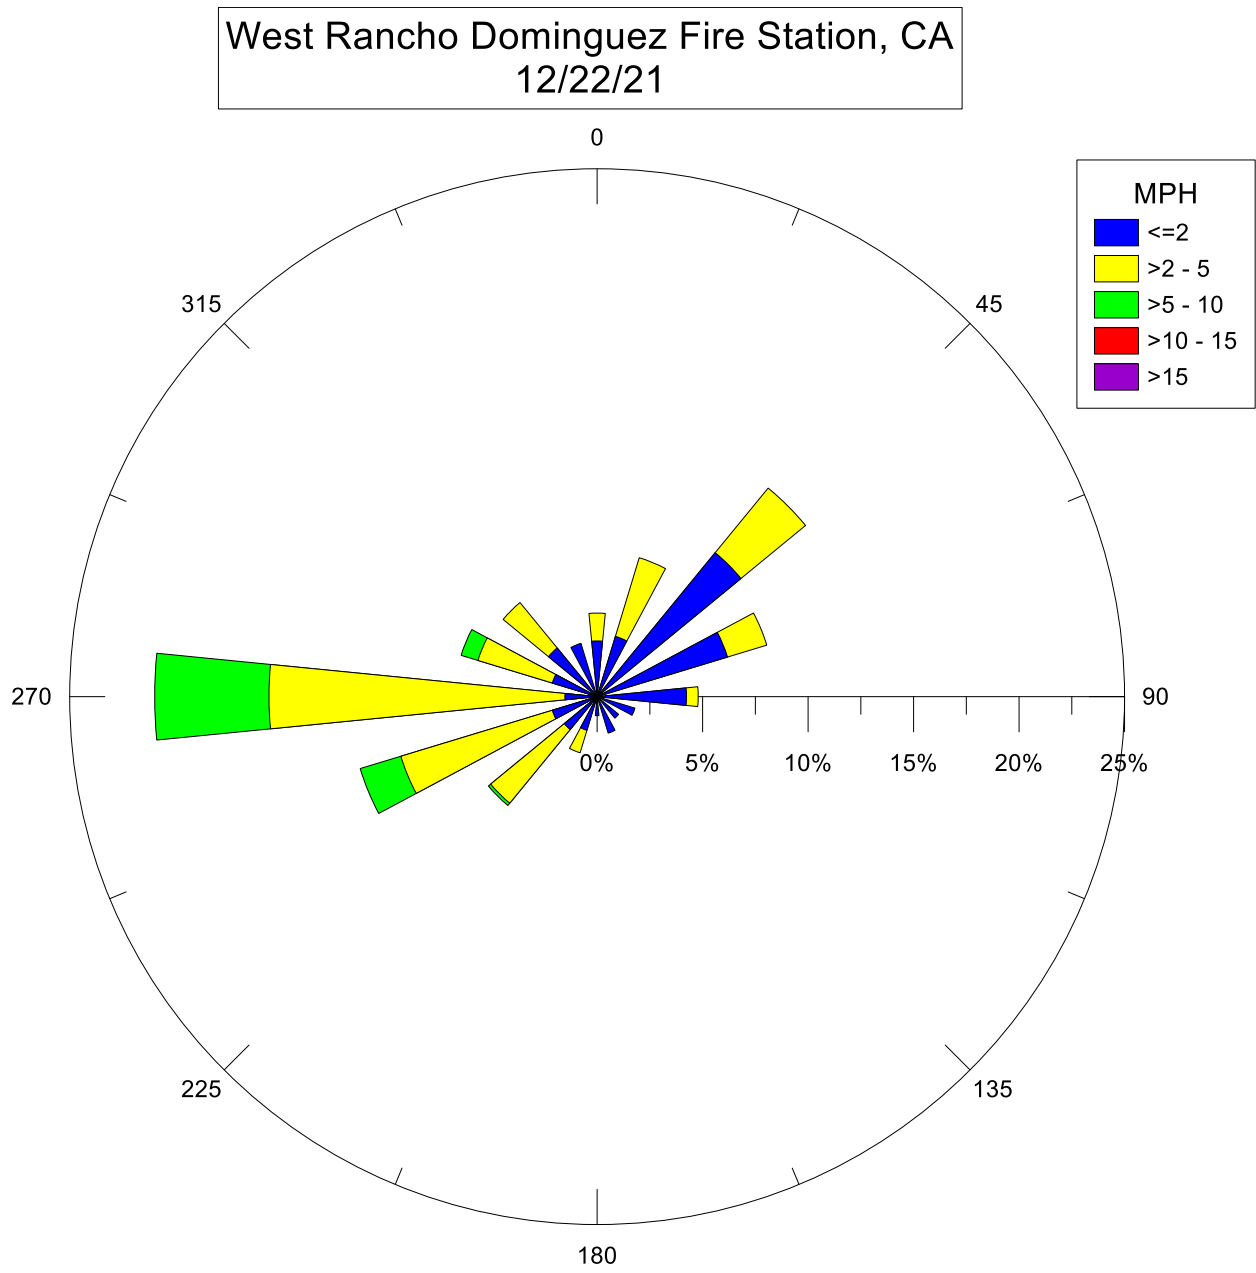

Note: Wind data for West Rancho Dominguez will be collected at West Rancho Dominguez Fire Station.