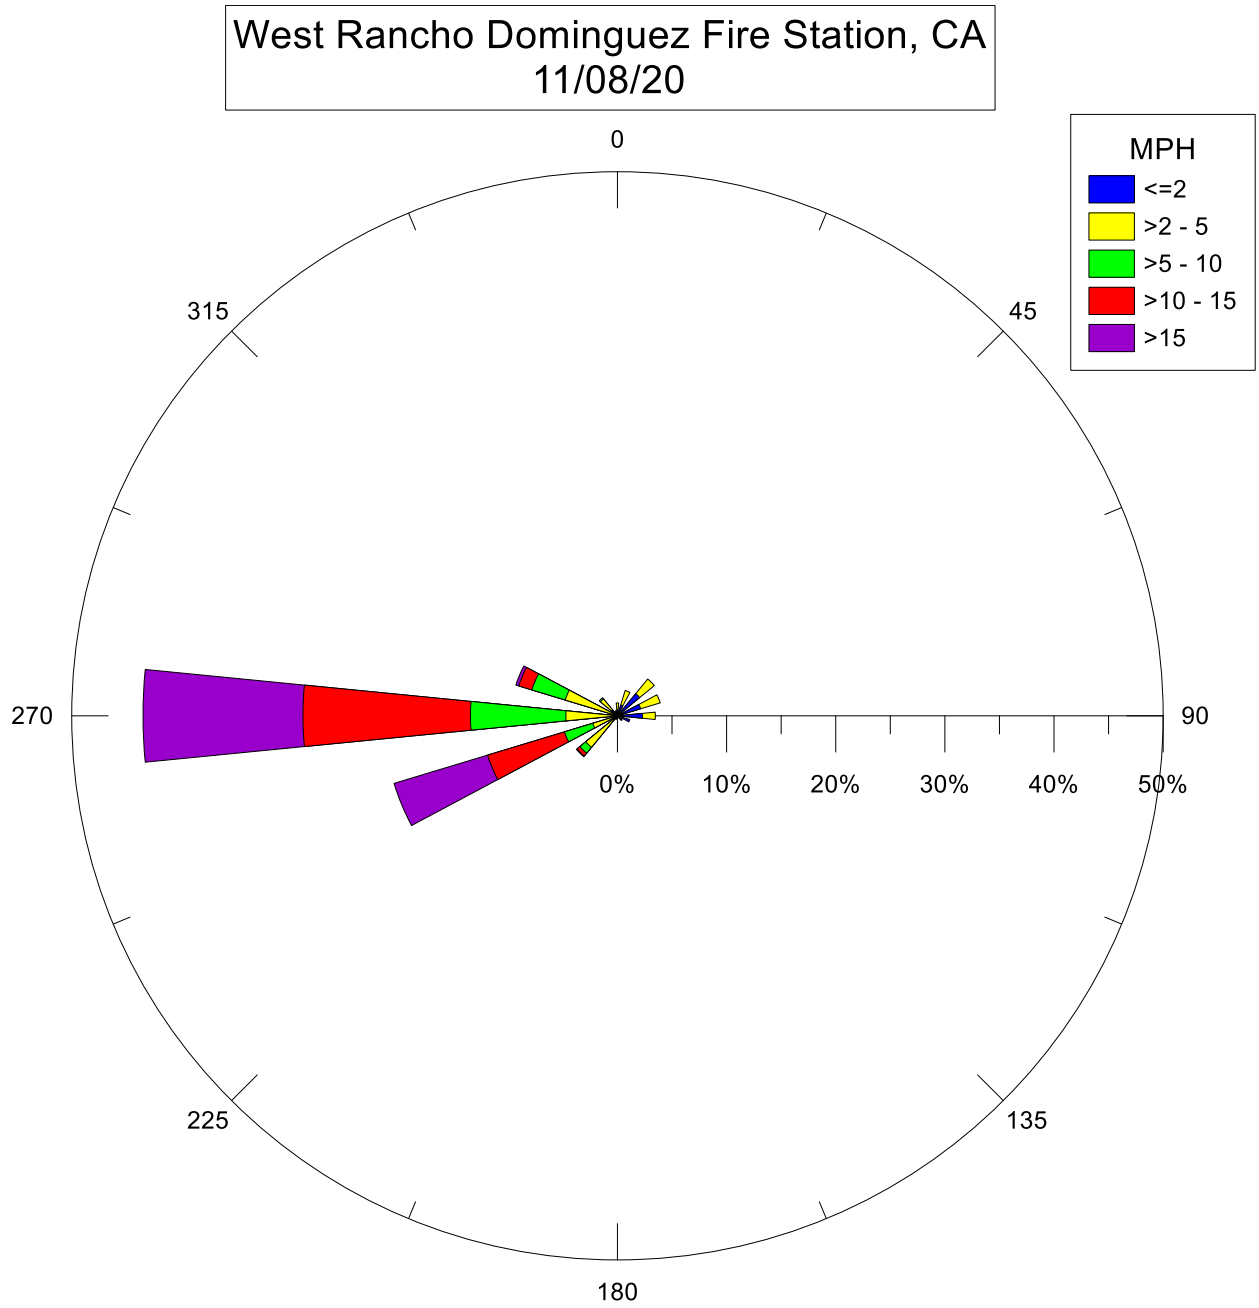

Note: Wind data for West Rancho Dominguez will be collected at West Rancho Dominguez Fire Station.