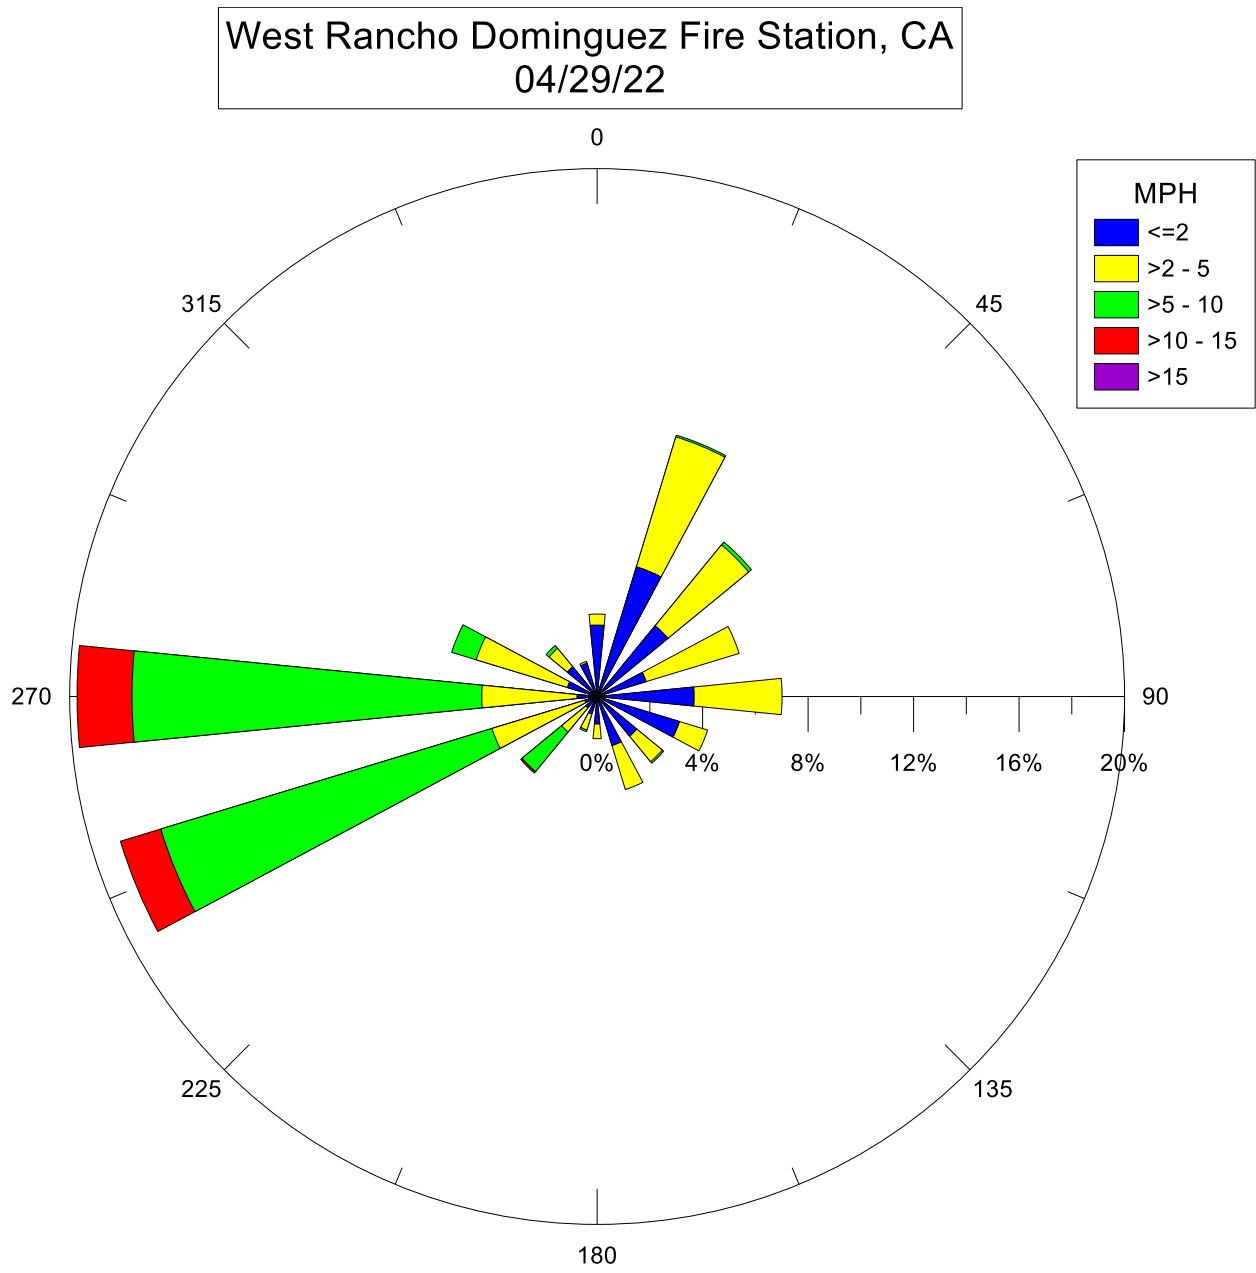

Note: Wind data for West Rancho Dominguez will be collected at West Rancho Dominguez Fire Station.