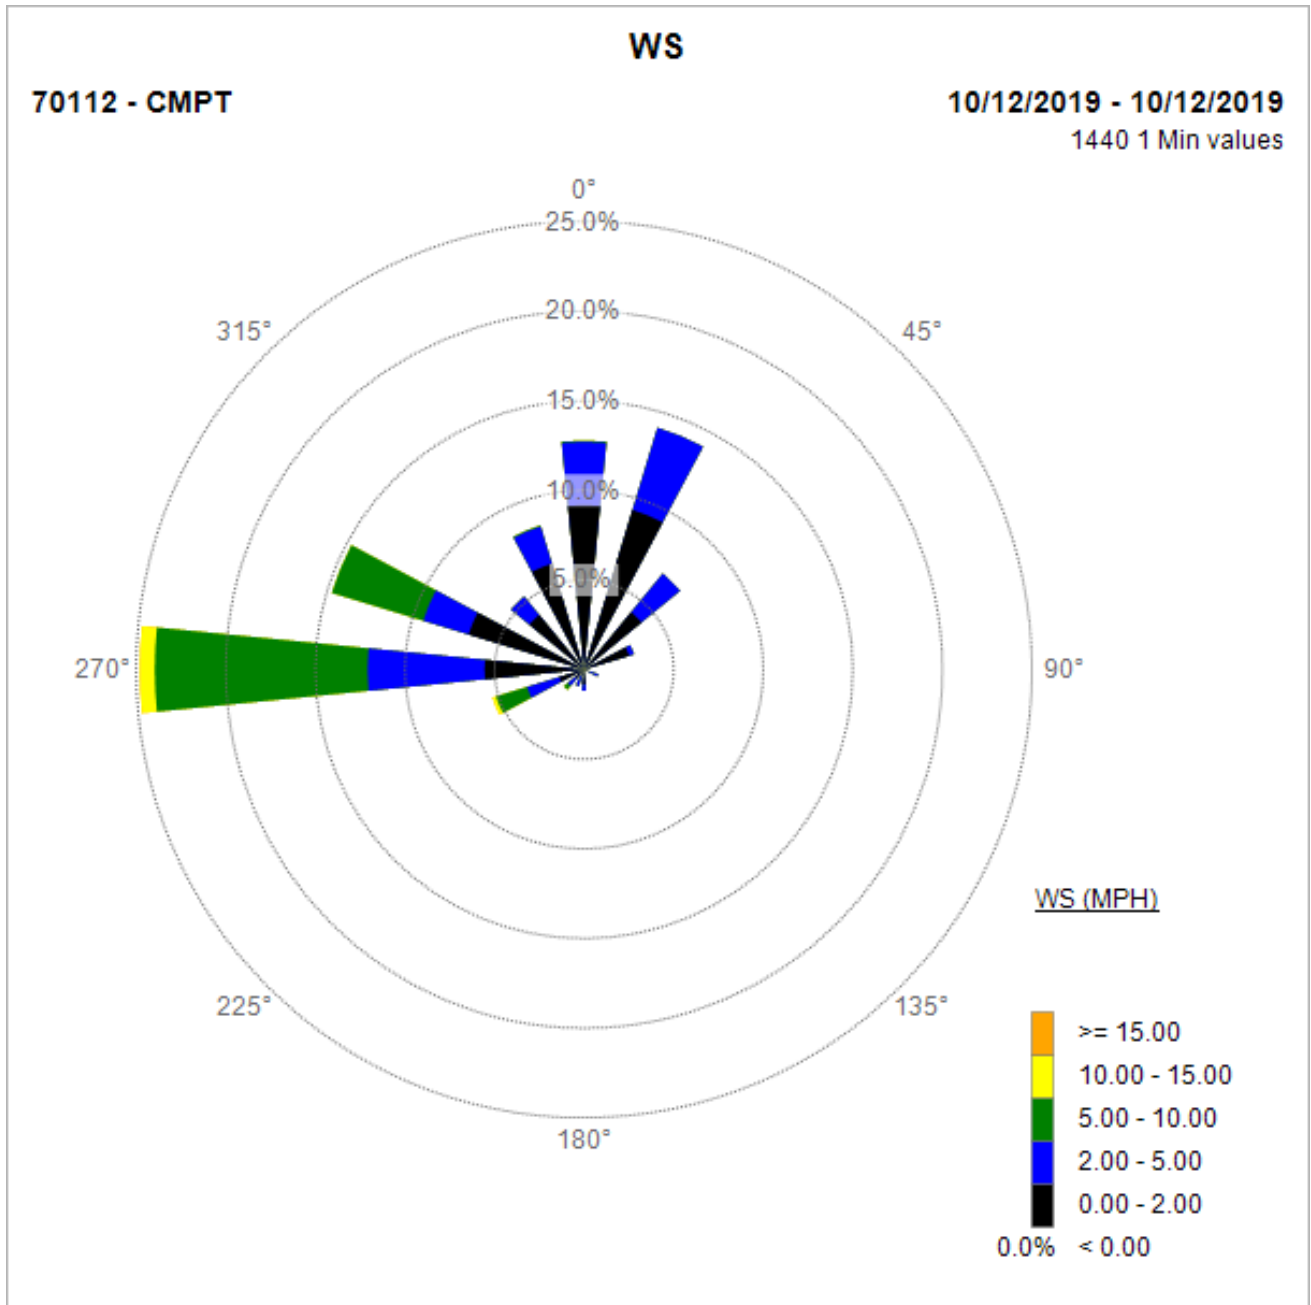

Note: Wind data for West Rancho Dominguez will be collected at Compton Air Monitoring Site on 10/12/2019. Wind data from Compton/Woodley Airport is unavailable.

Compton Air Monitoring Station 10/12/19