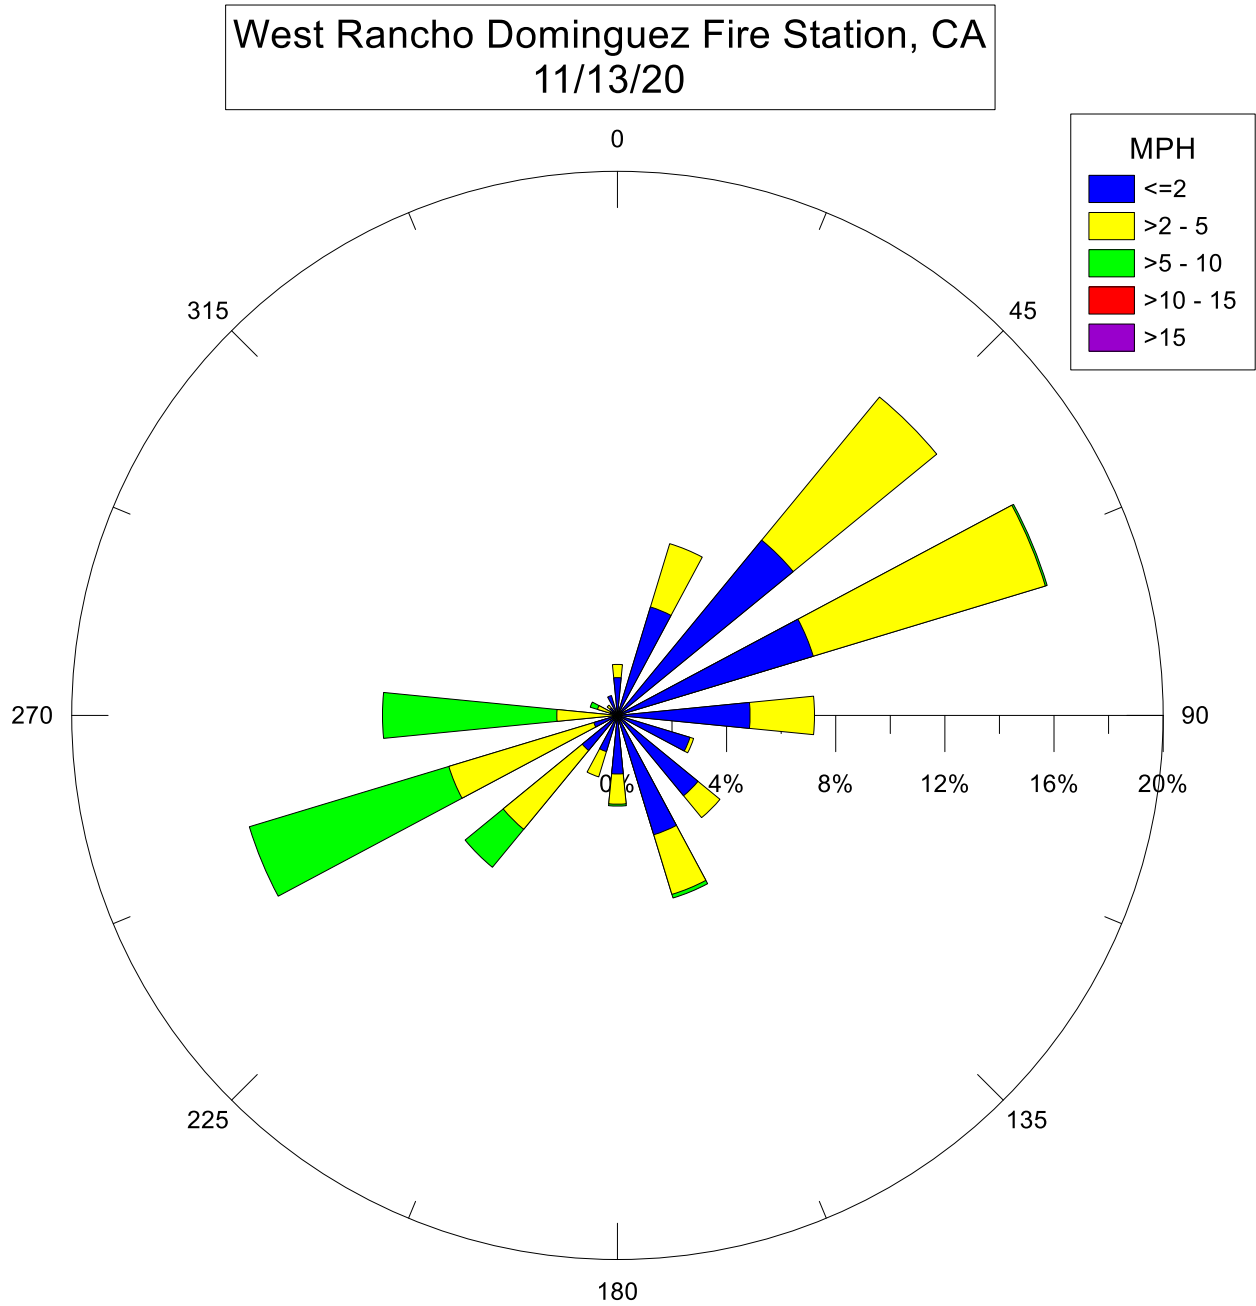

Note: Wind data for West Rancho Dominguez will be collected at West Rancho Dominguez Fire Station.