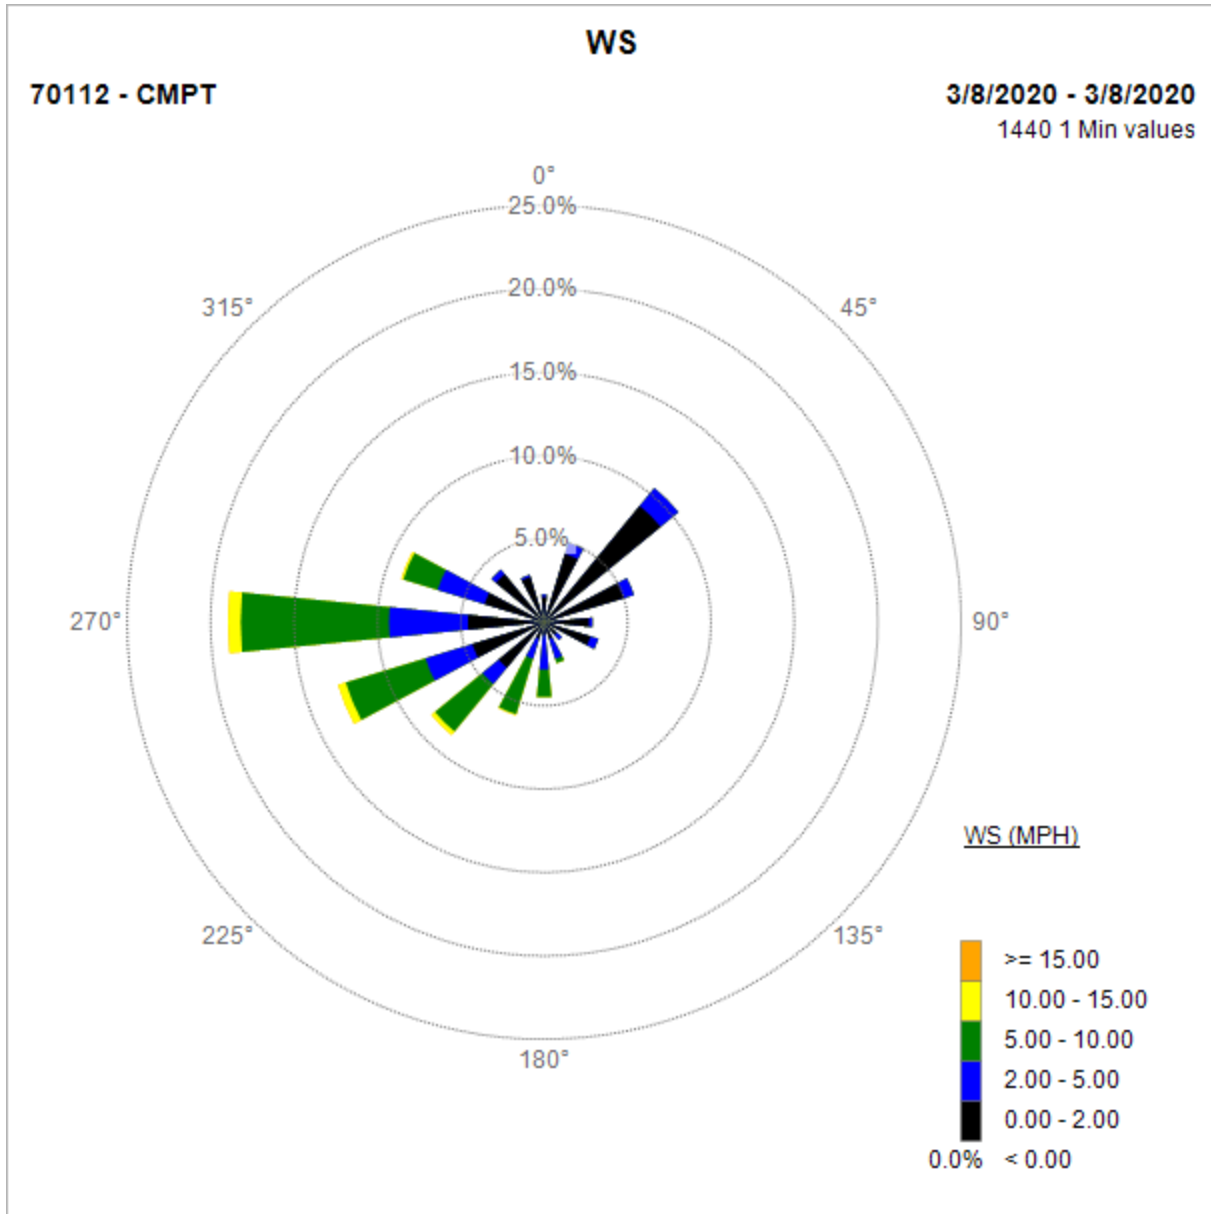

Note: Wind data for West Rancho Dominguez will be collected at Compton Air Monitoring Site on 03/08/2020. Wind data from Compton/Woodley Airport is unavailable.

Compton Air Monitoring Station 03/08/20