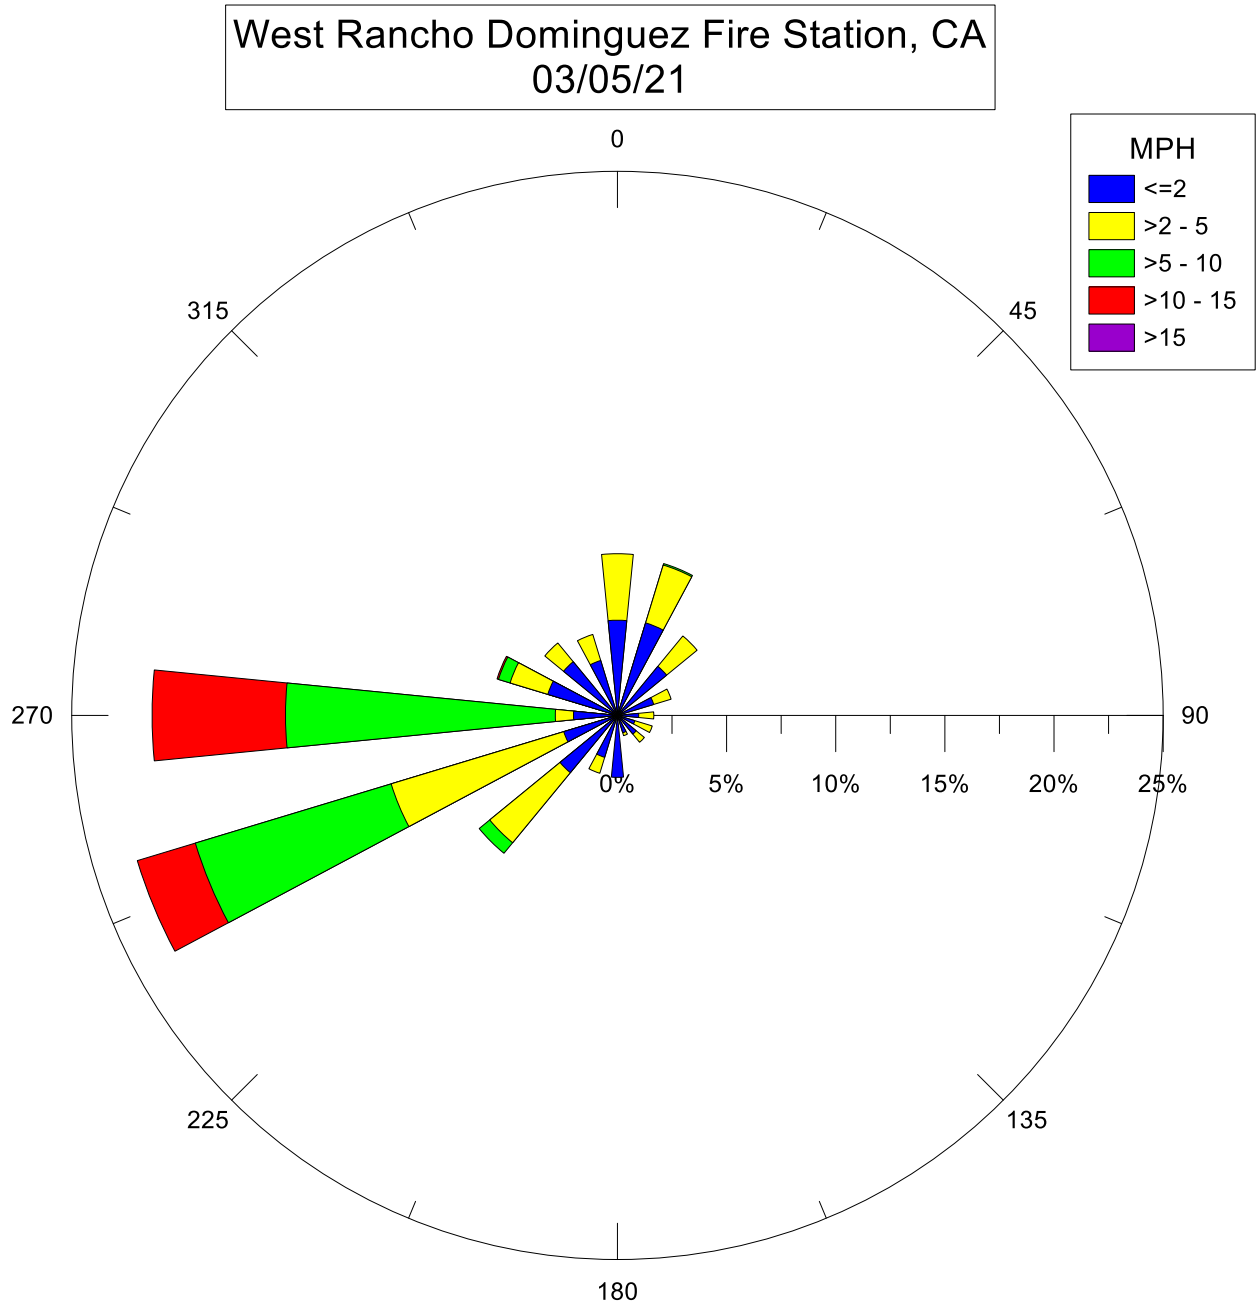

Note: Wind data for West Rancho Dominguez will be collected at West Rancho Dominguez Fire Station.