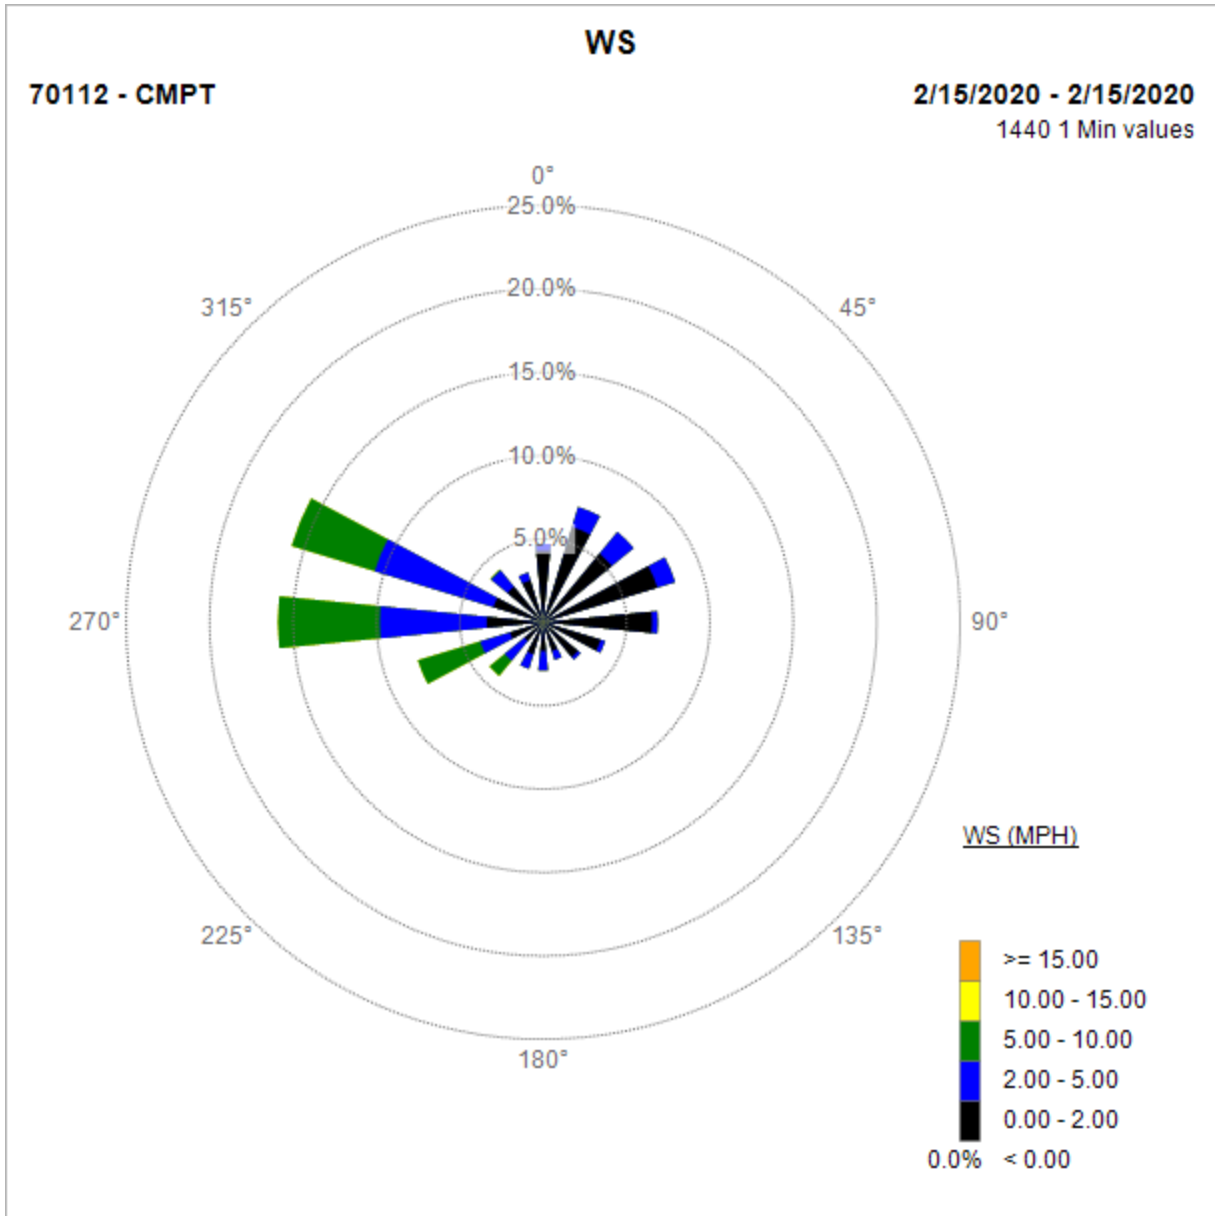

Note: Wind data for West Rancho Dominguez will be collected at Compton Air Monitoring Site on 02/15/2020. Wind data from Compton/Woodley Airport is unavailable.

Compton Air Monitoring Station 02/15/20