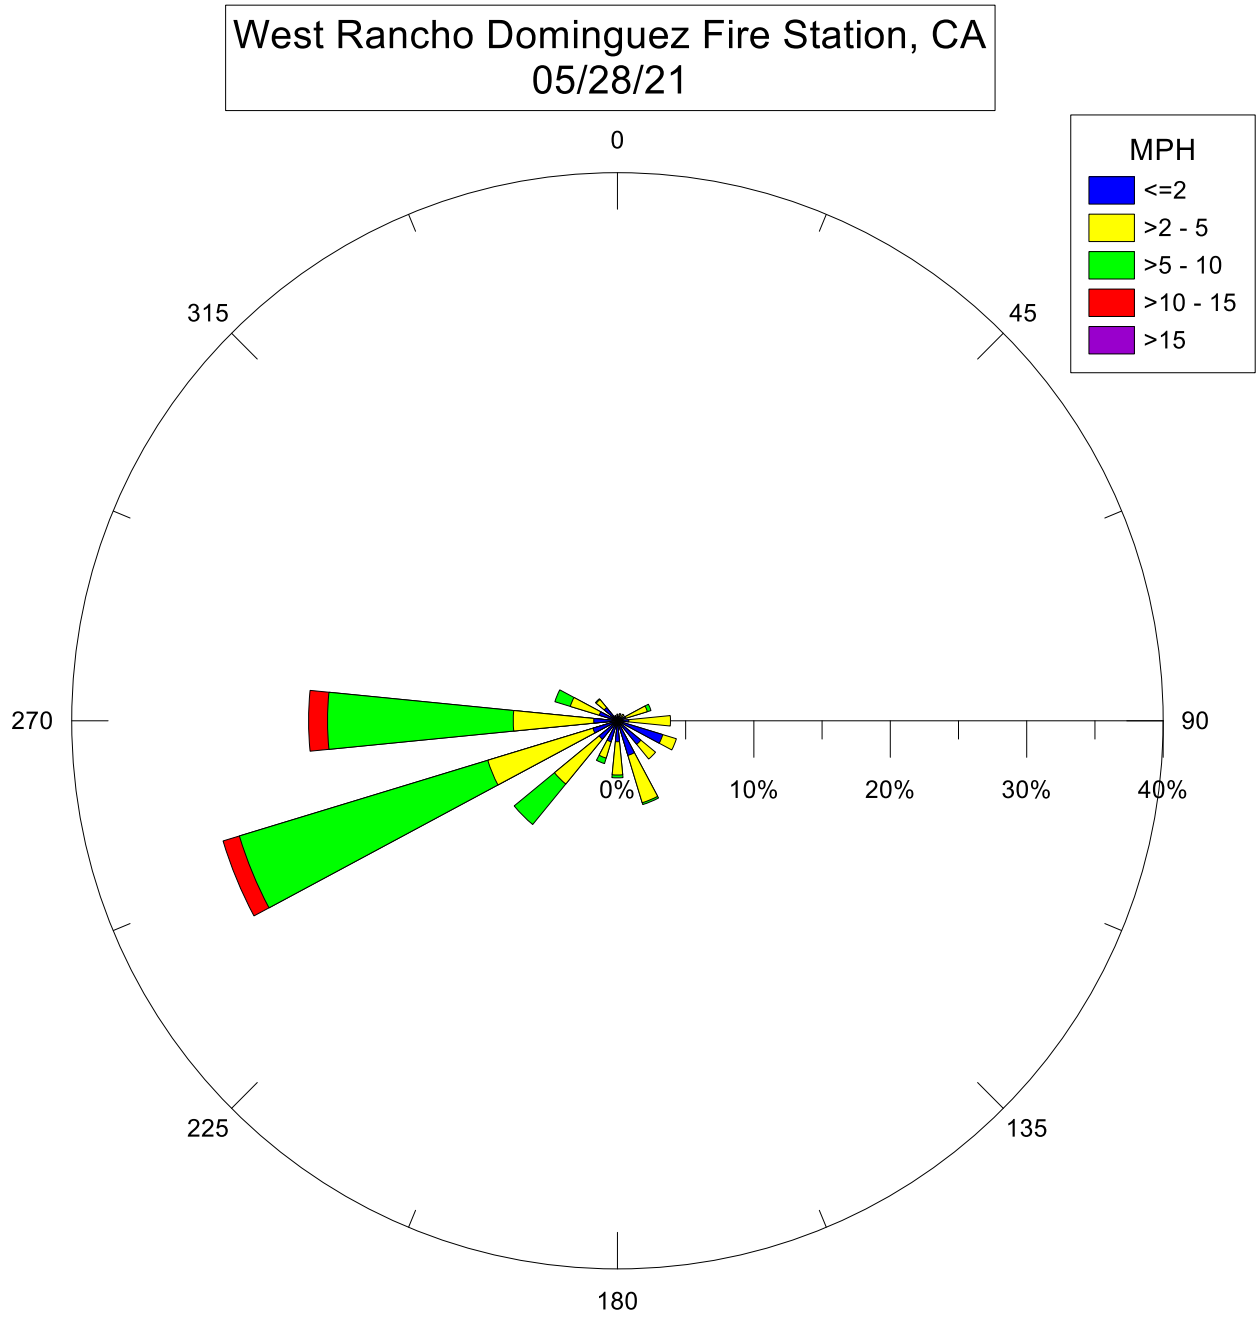

Note: Wind data for West Rancho Dominguez will be collected at West Rancho Dominguez Fire Station.