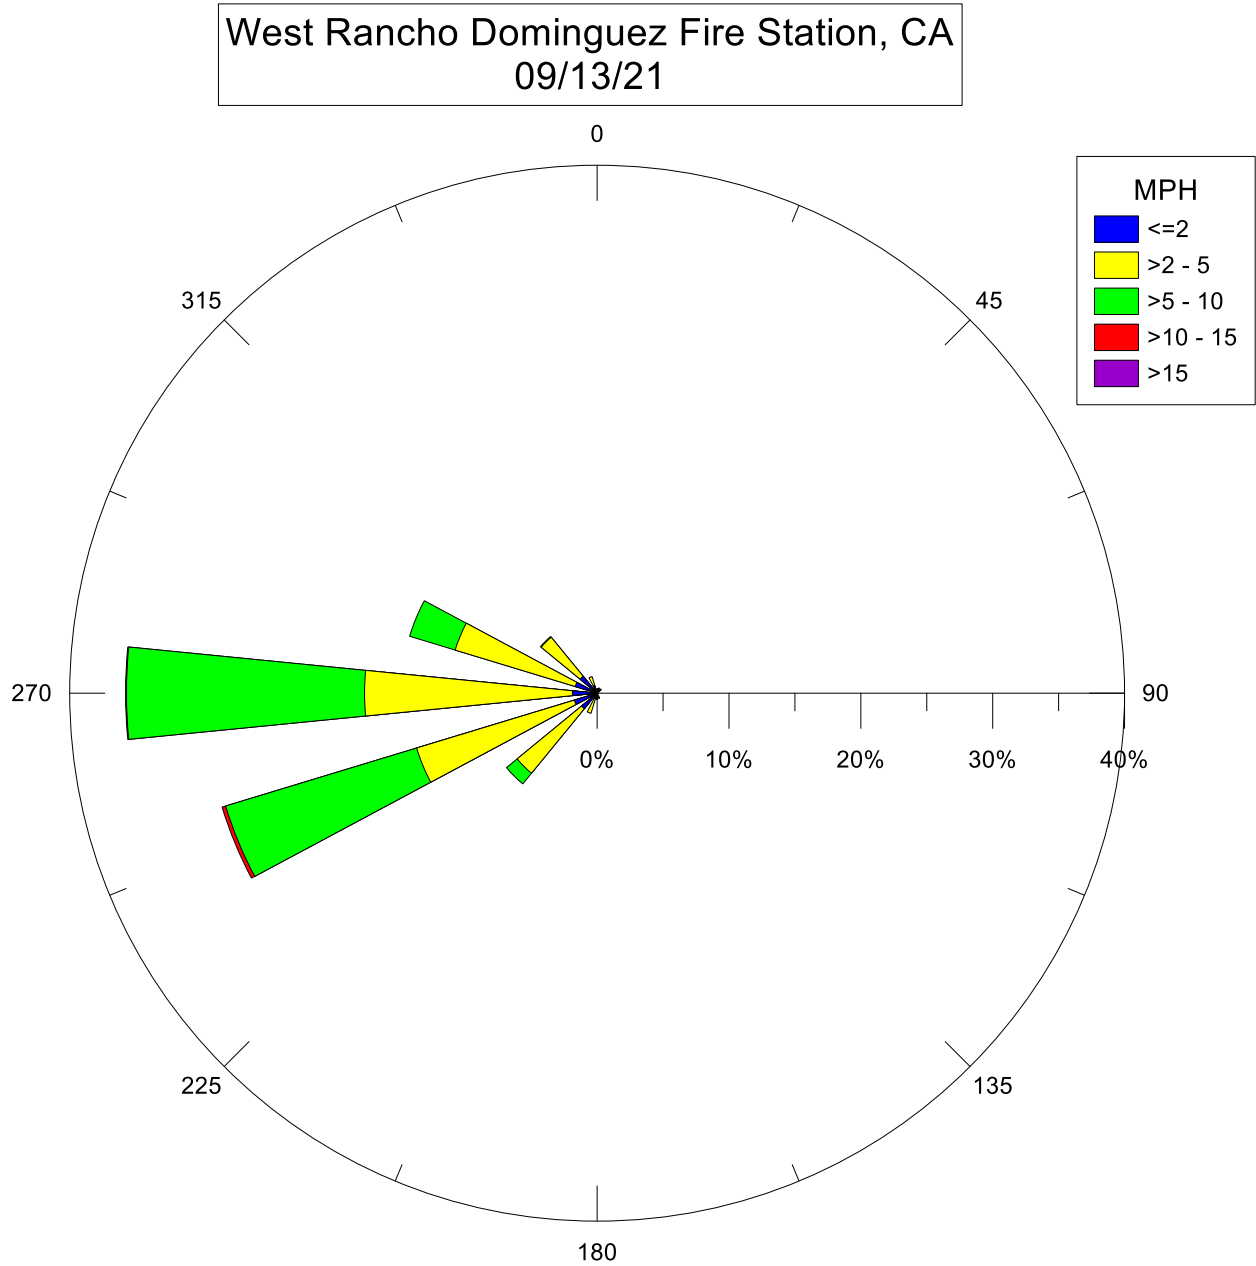

West Rancho Dominguez Fire Station, CA
09/25/21

Note: Wind data for West Rancho Dominguez will be collected at West Rancho Dominguez Fire Station.

West Rancho Dominguez Fire Station, CA
09/19/21

Note: Wind data for West Rancho Dominguez will be collected at West Rancho Dominguez Fire Station.