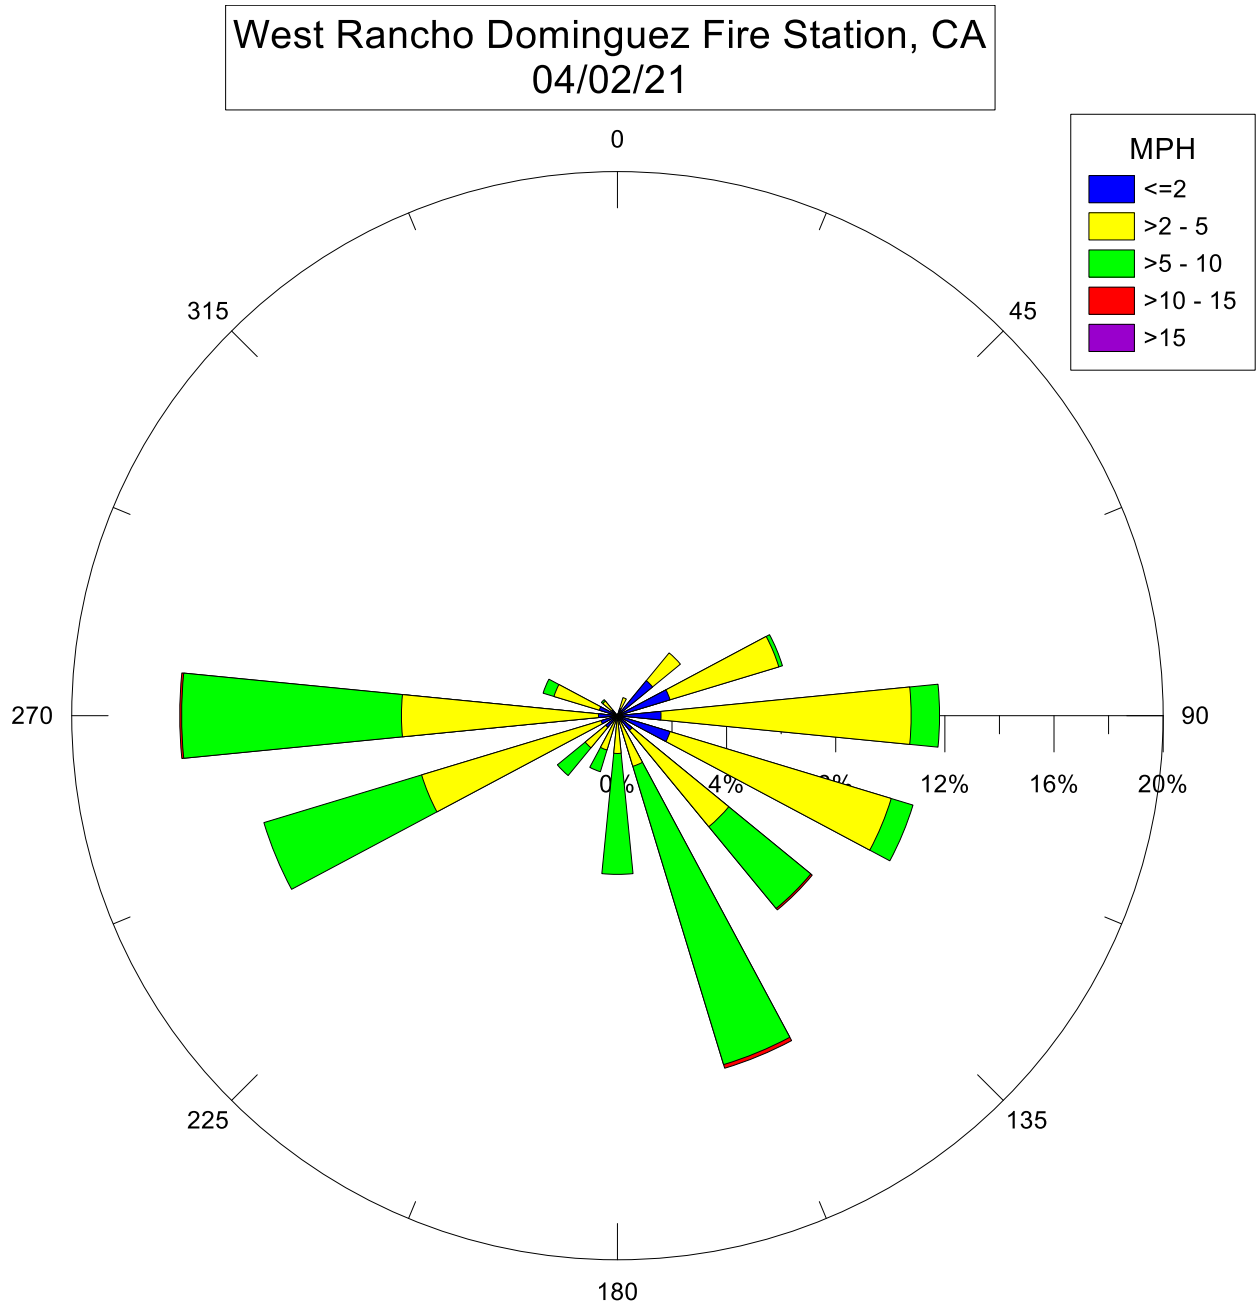

Note: Wind data for West Rancho Dominguez will be collected at West Rancho Dominguez Fire Station.