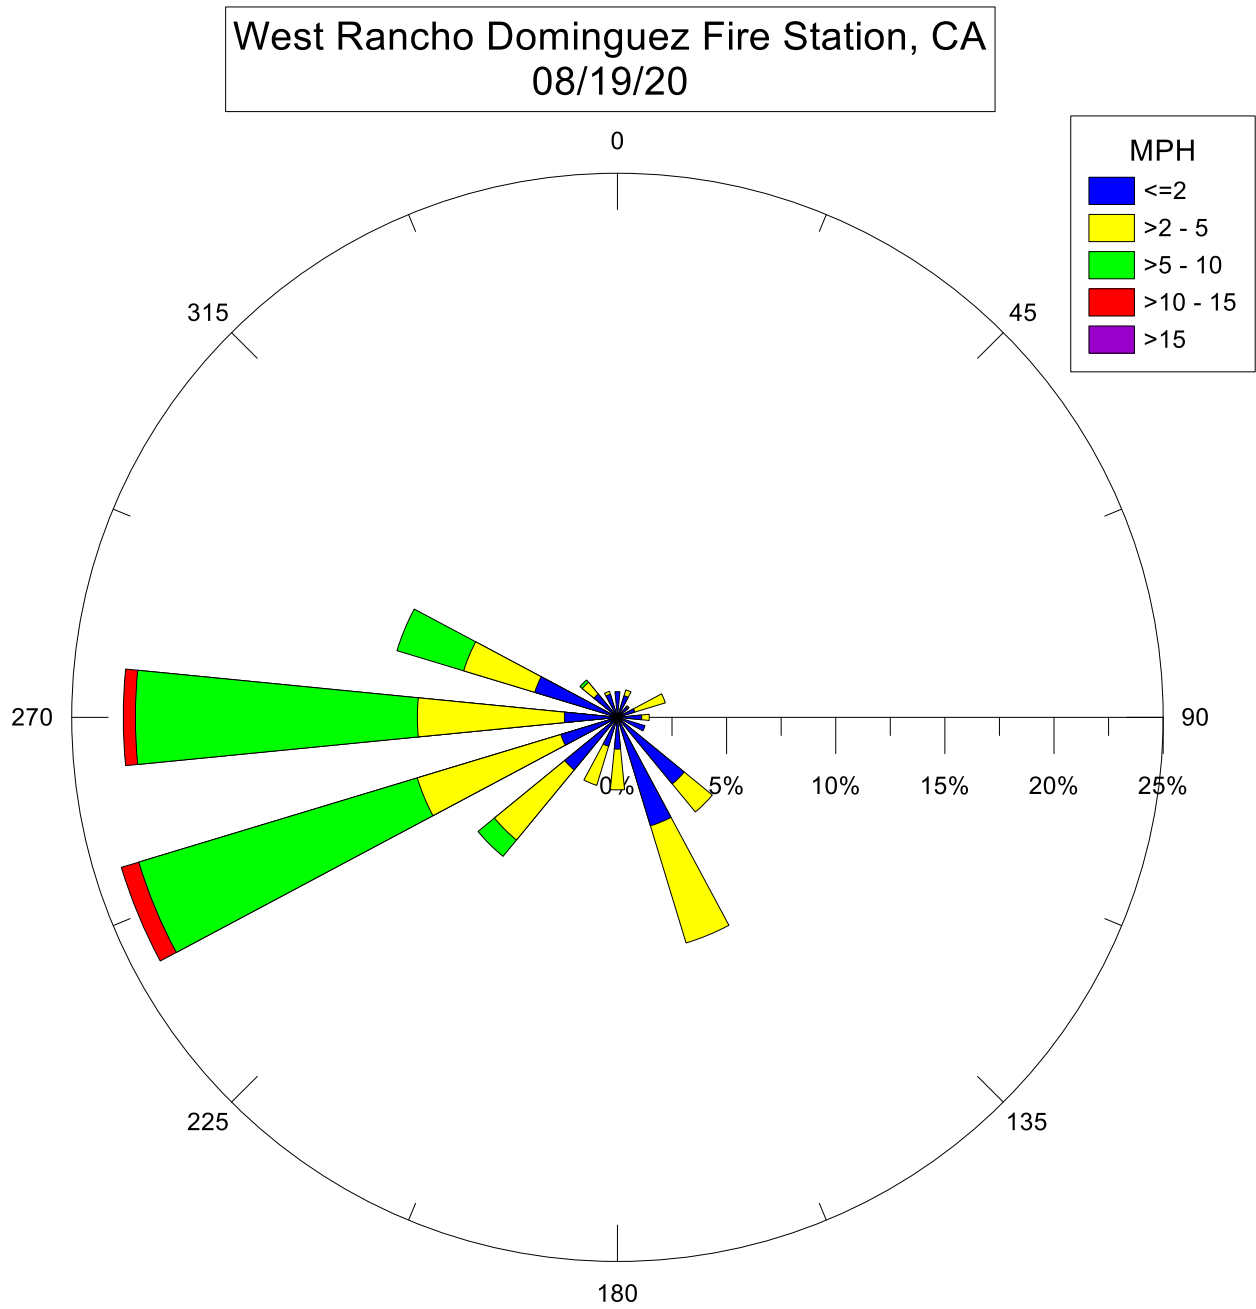

Note: Wind data for West Rancho Dominguez will be collected at West Rancho Dominguez Fire Station.