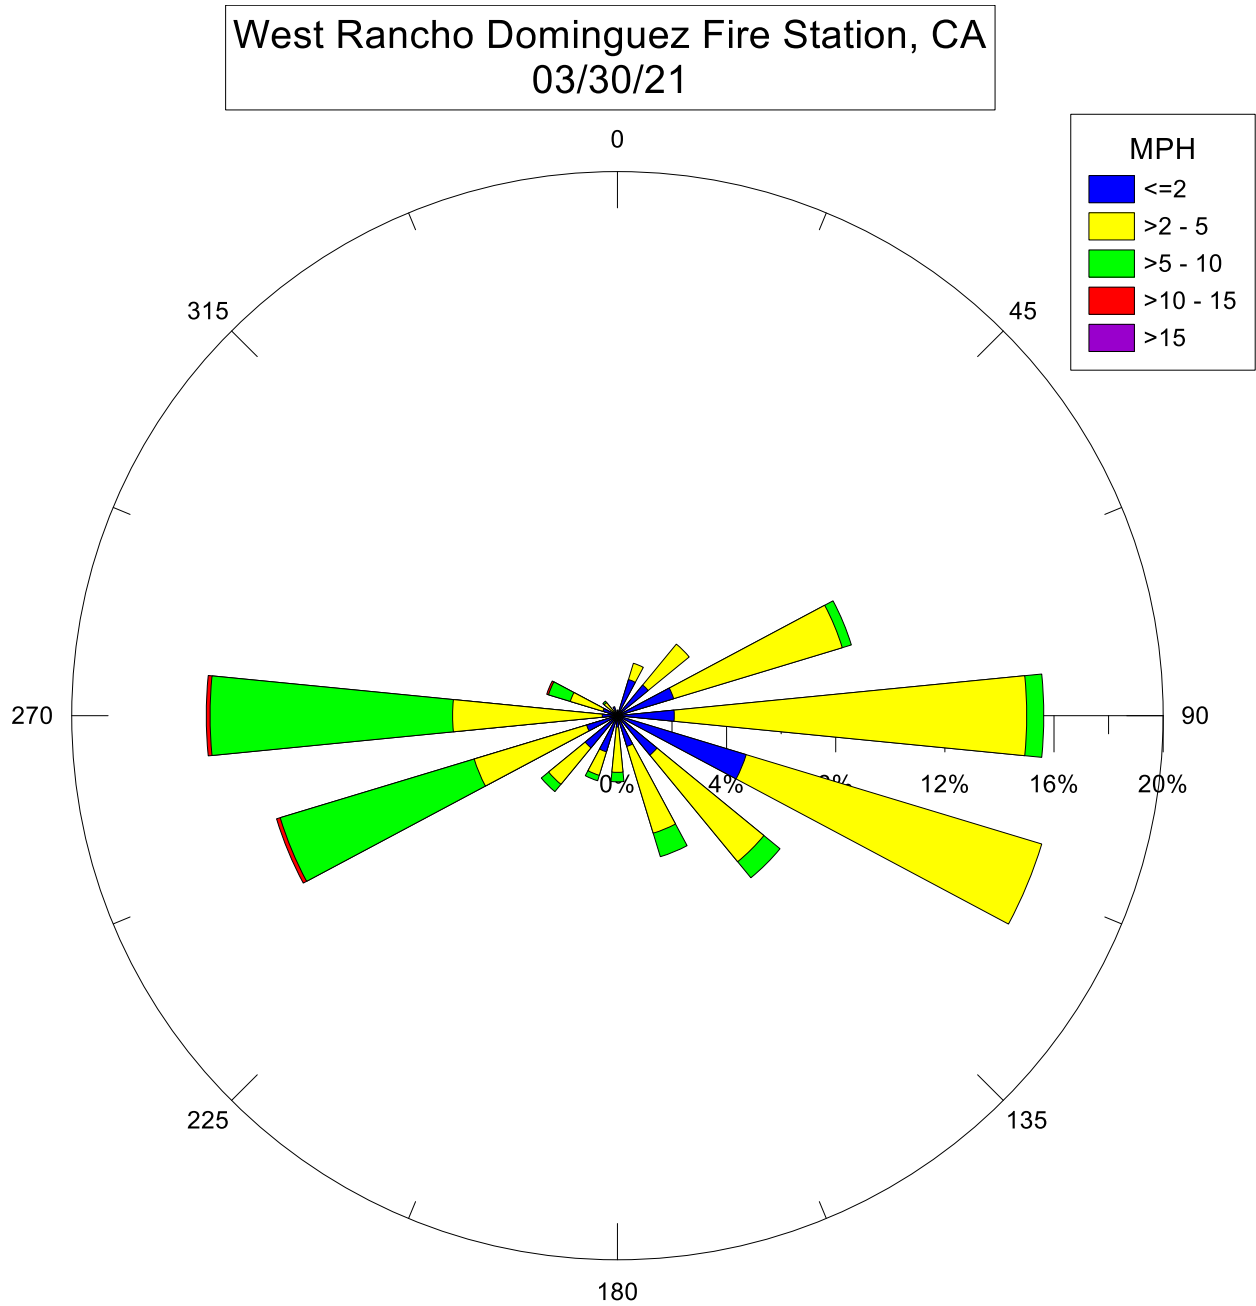

Note: Wind data for West Rancho Dominguez will be collected at West Rancho Dominguez Fire Station.