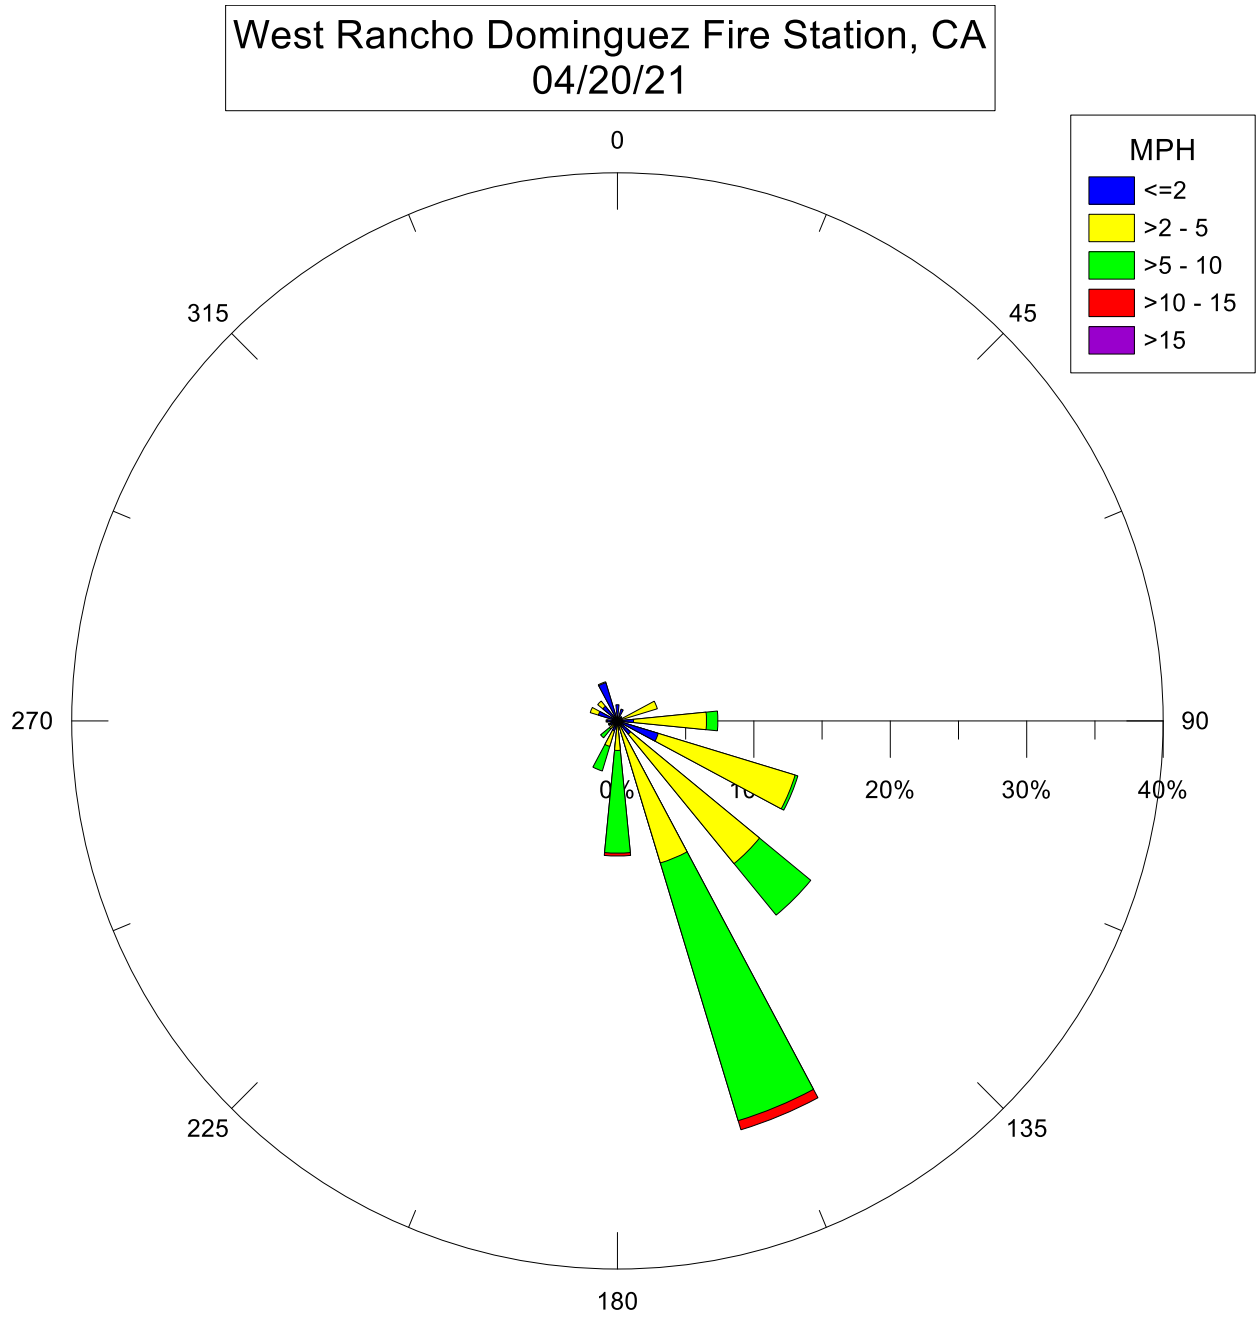

Note: Wind data for West Rancho Dominguez will be collected at West Rancho Dominguez Fire Station.