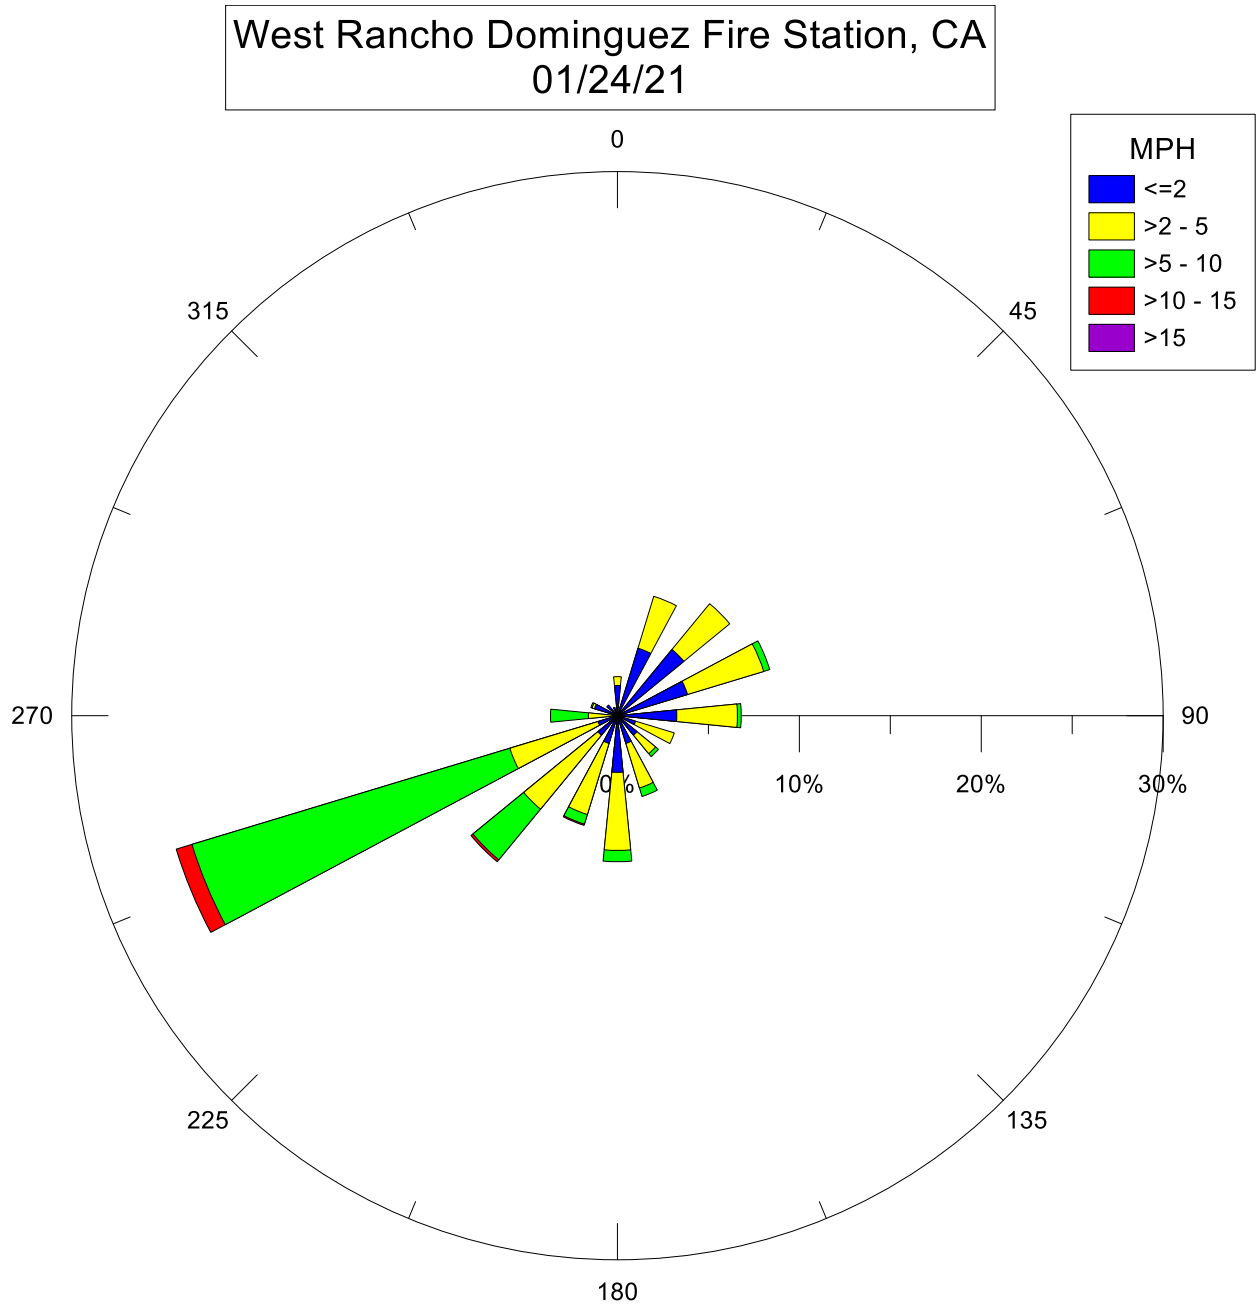

Note: Wind data for West Rancho Dominguez will be collected at West Rancho Dominguez Fire Station.