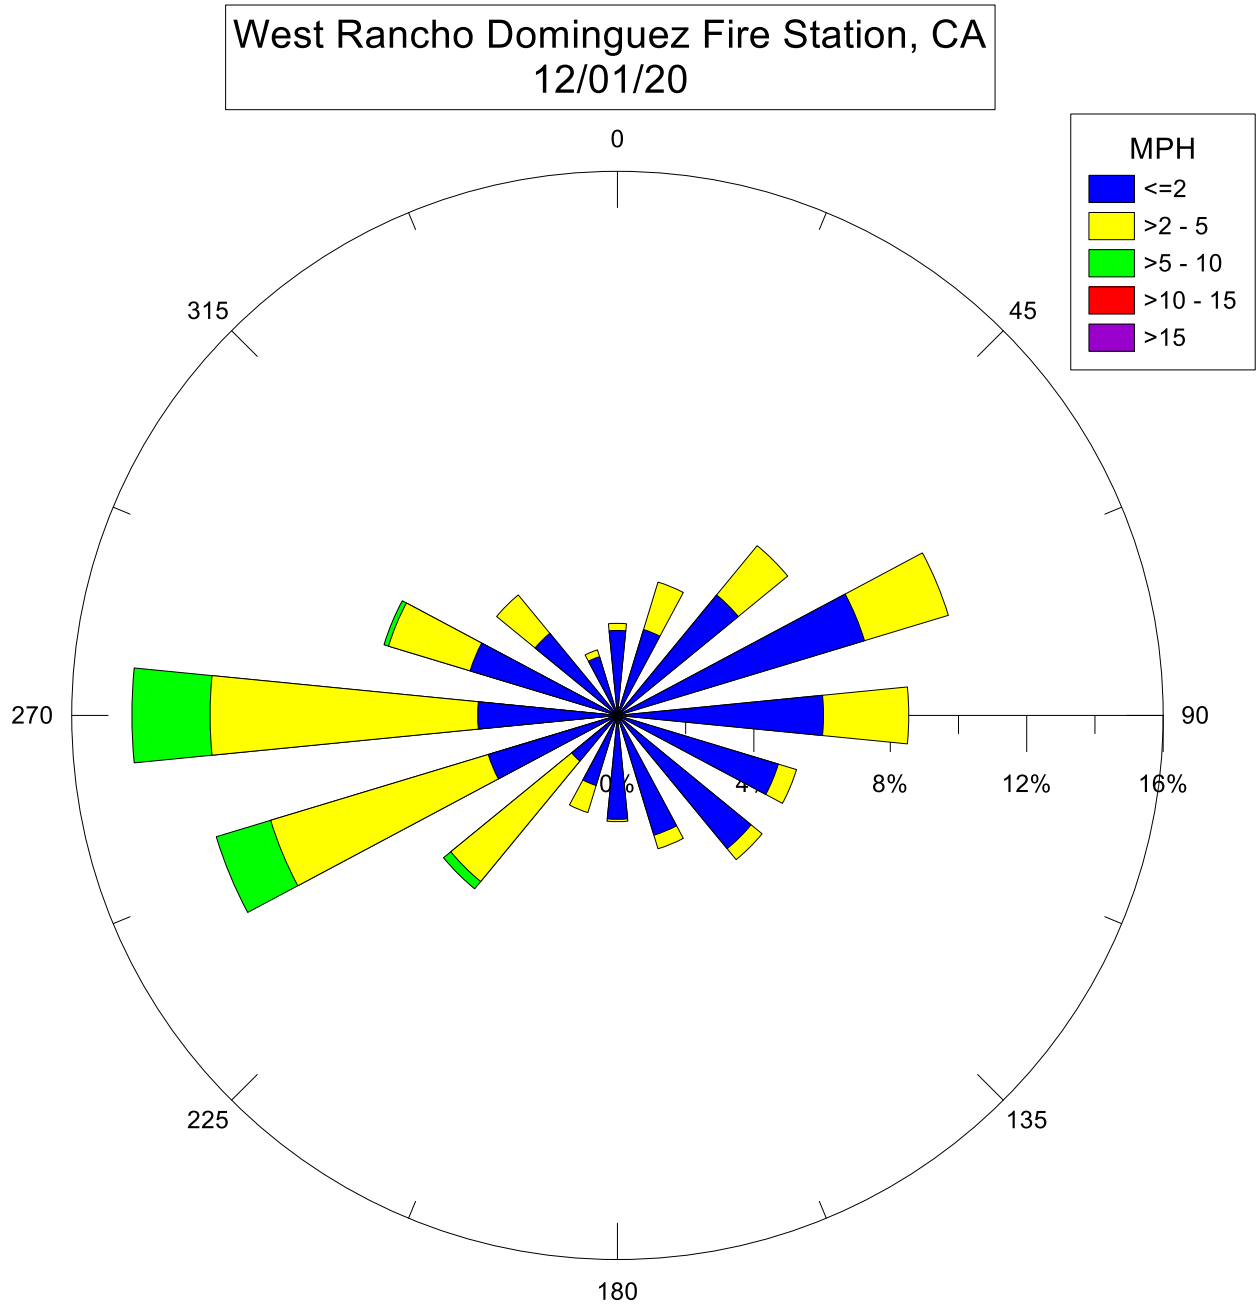

Note: Wind data for West Rancho Dominguez will be collected at West Rancho Dominguez Fire Station.