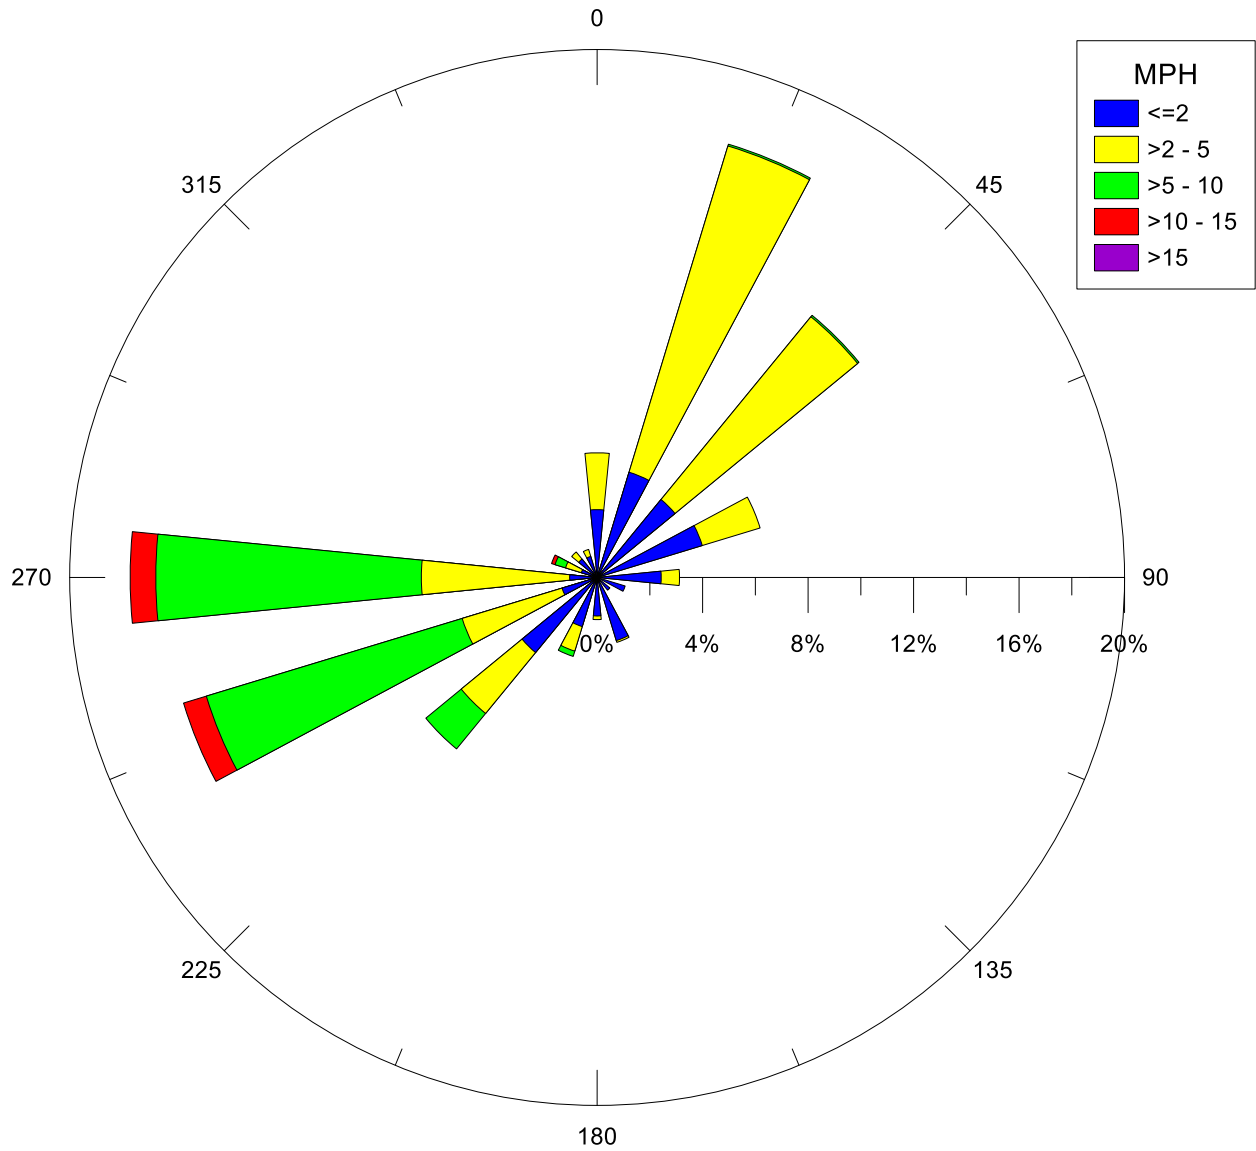

Note: Wind data for West Rancho Dominguez will be collected at West Rancho Dominguez Fire Station.

West Rancho Dominguez Fire Station, CA
10/13/21