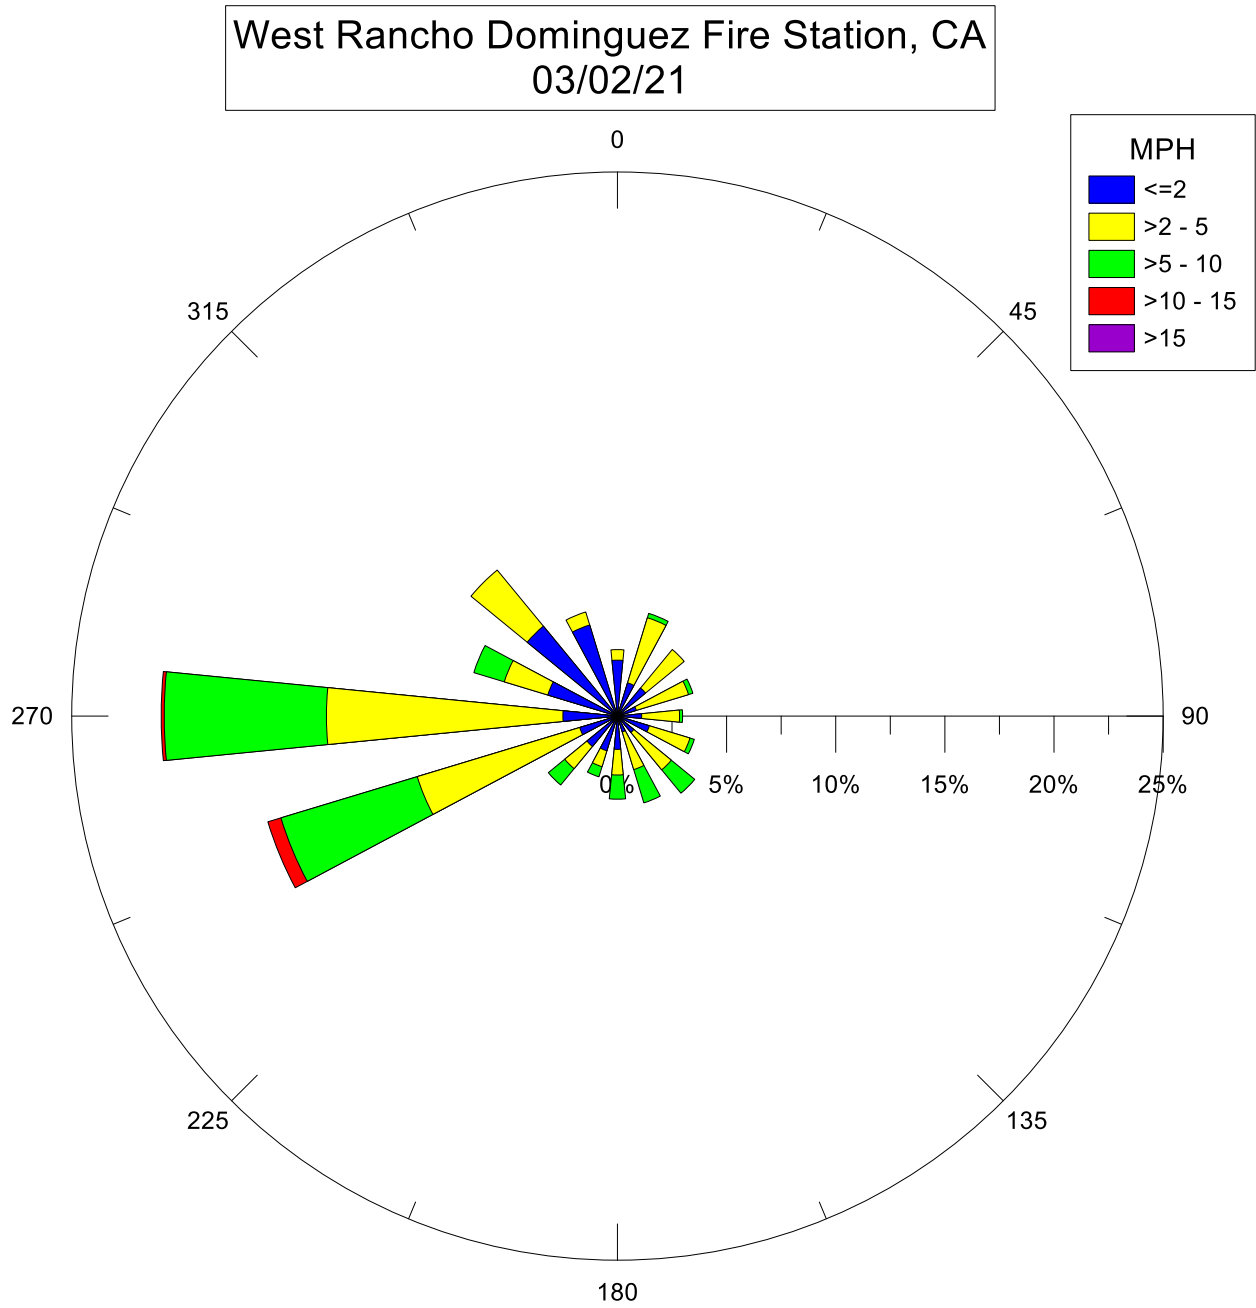

Note: Wind data for West Rancho Dominguez will be collected at West Rancho Dominguez Fire Station.