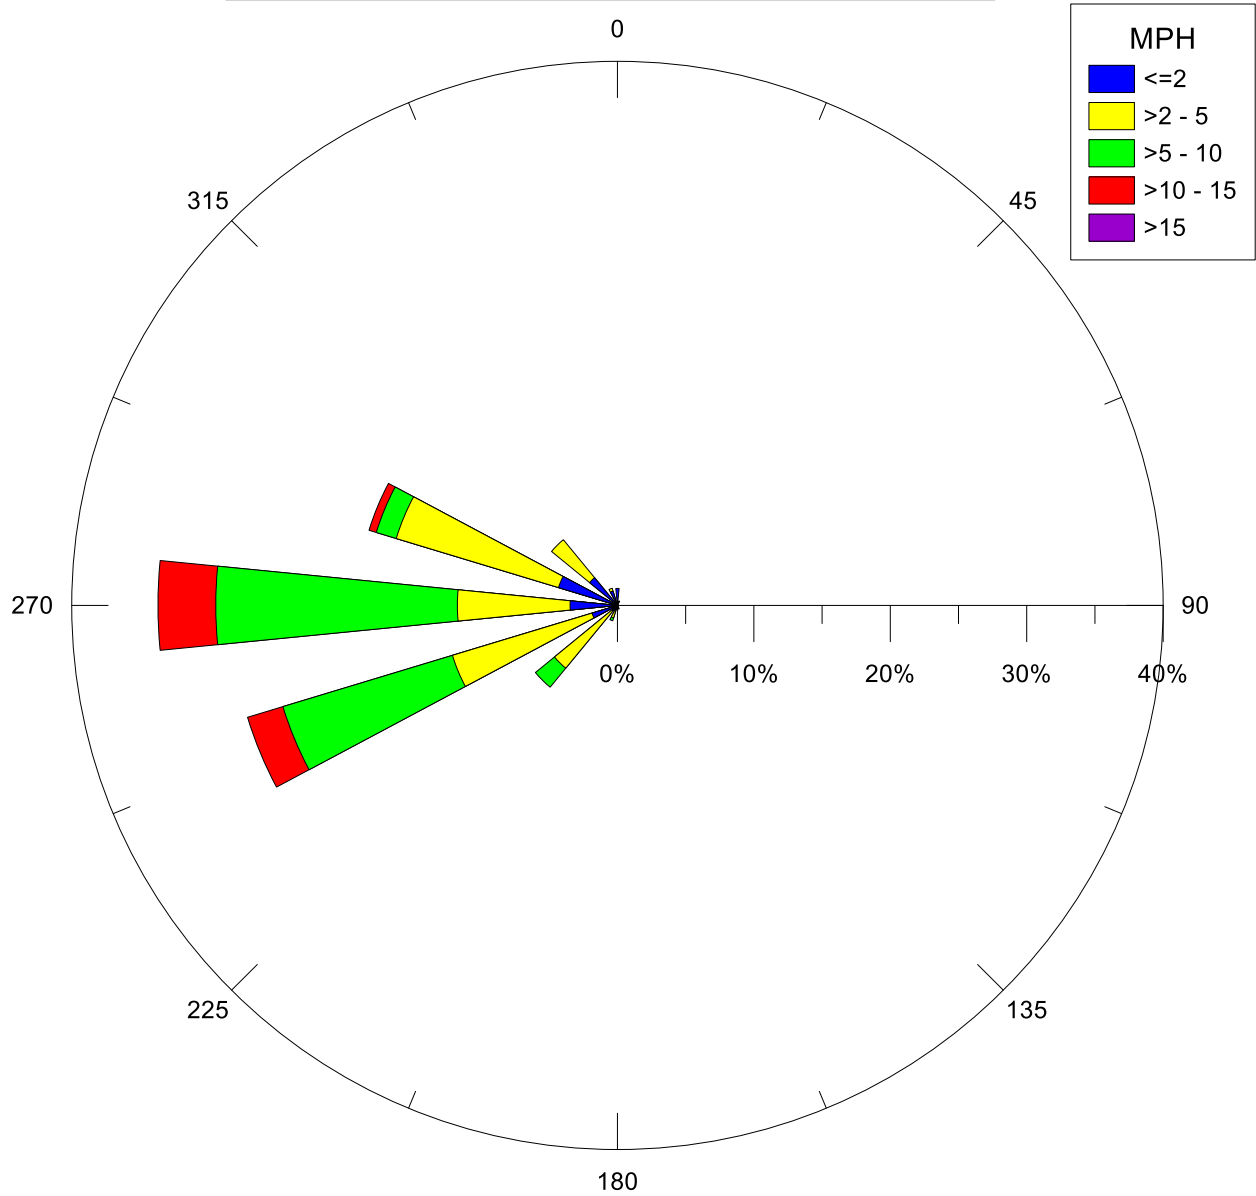

Note: Wind data for West Rancho Dominguez will be collected at West Rancho Dominguez Fire Station.

West Rancho Dominguez Fire Station, CA
07/31/20