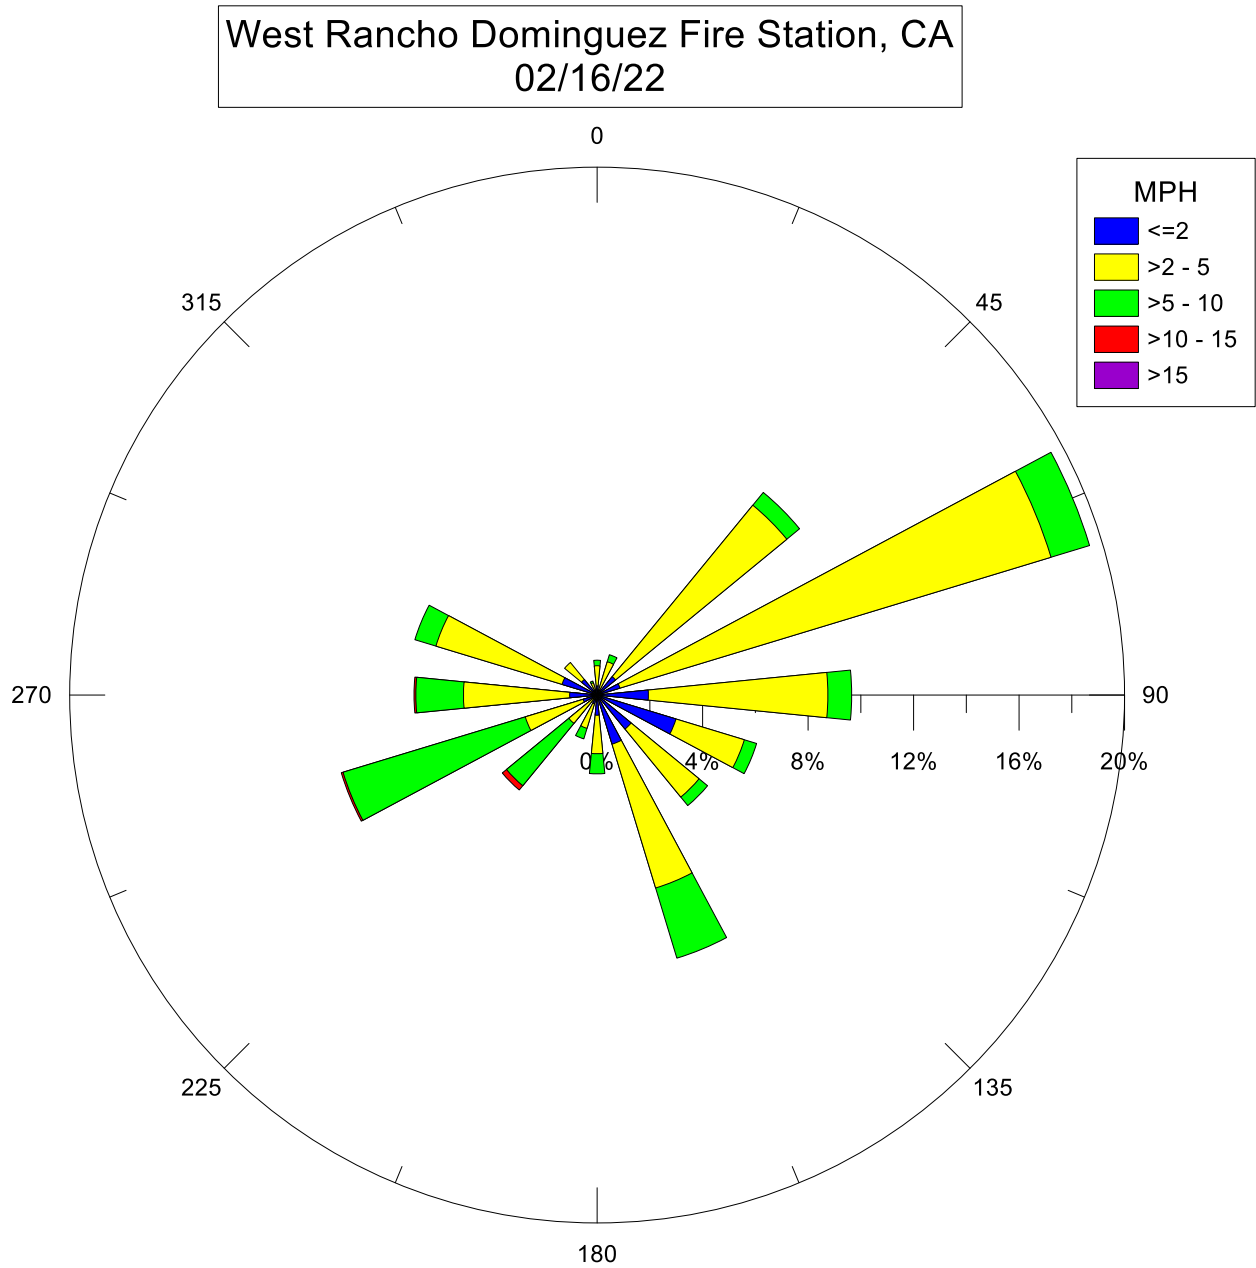

Note: Wind data for West Rancho Dominguez will be collected at West Rancho Dominguez Fire Station.