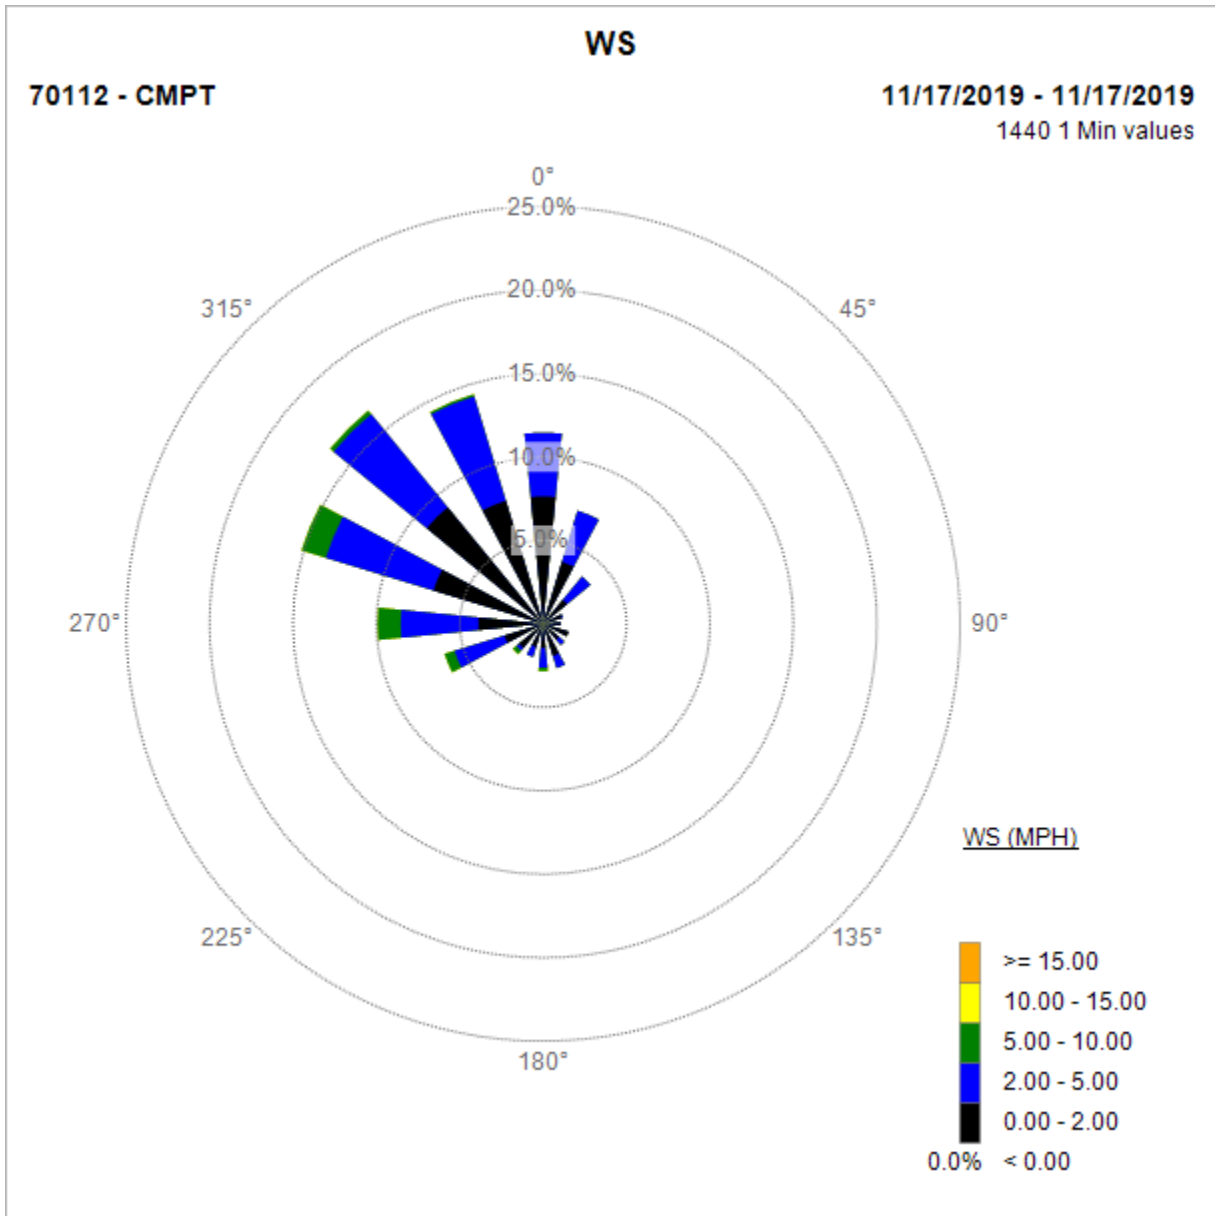

Note: Wind data for West Rancho Dominguez will be collected at Compton Air Monitoring Site on 11/17/2019. Wind data from Compton/Woodley Airport is unavailable.

Compton Air Monitoring Station 11/17/19