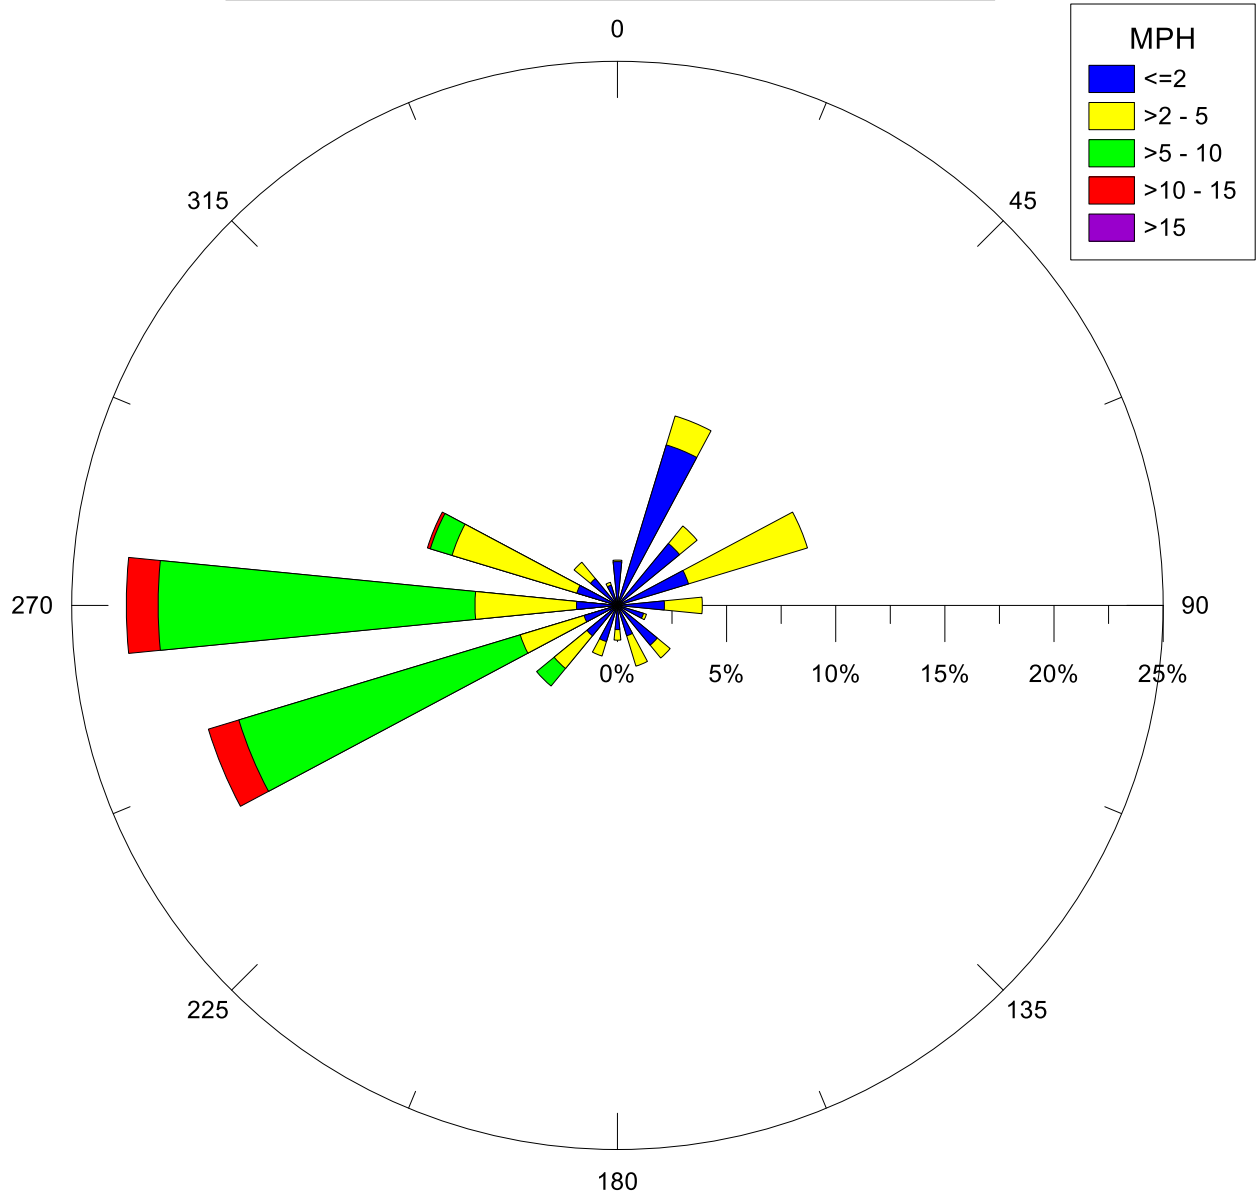

Note: Wind data for West Rancho Dominguez will be collected at West Rancho Dominguez Fire Station.

West Rancho Dominguez Fire Station, CA
09/03/20