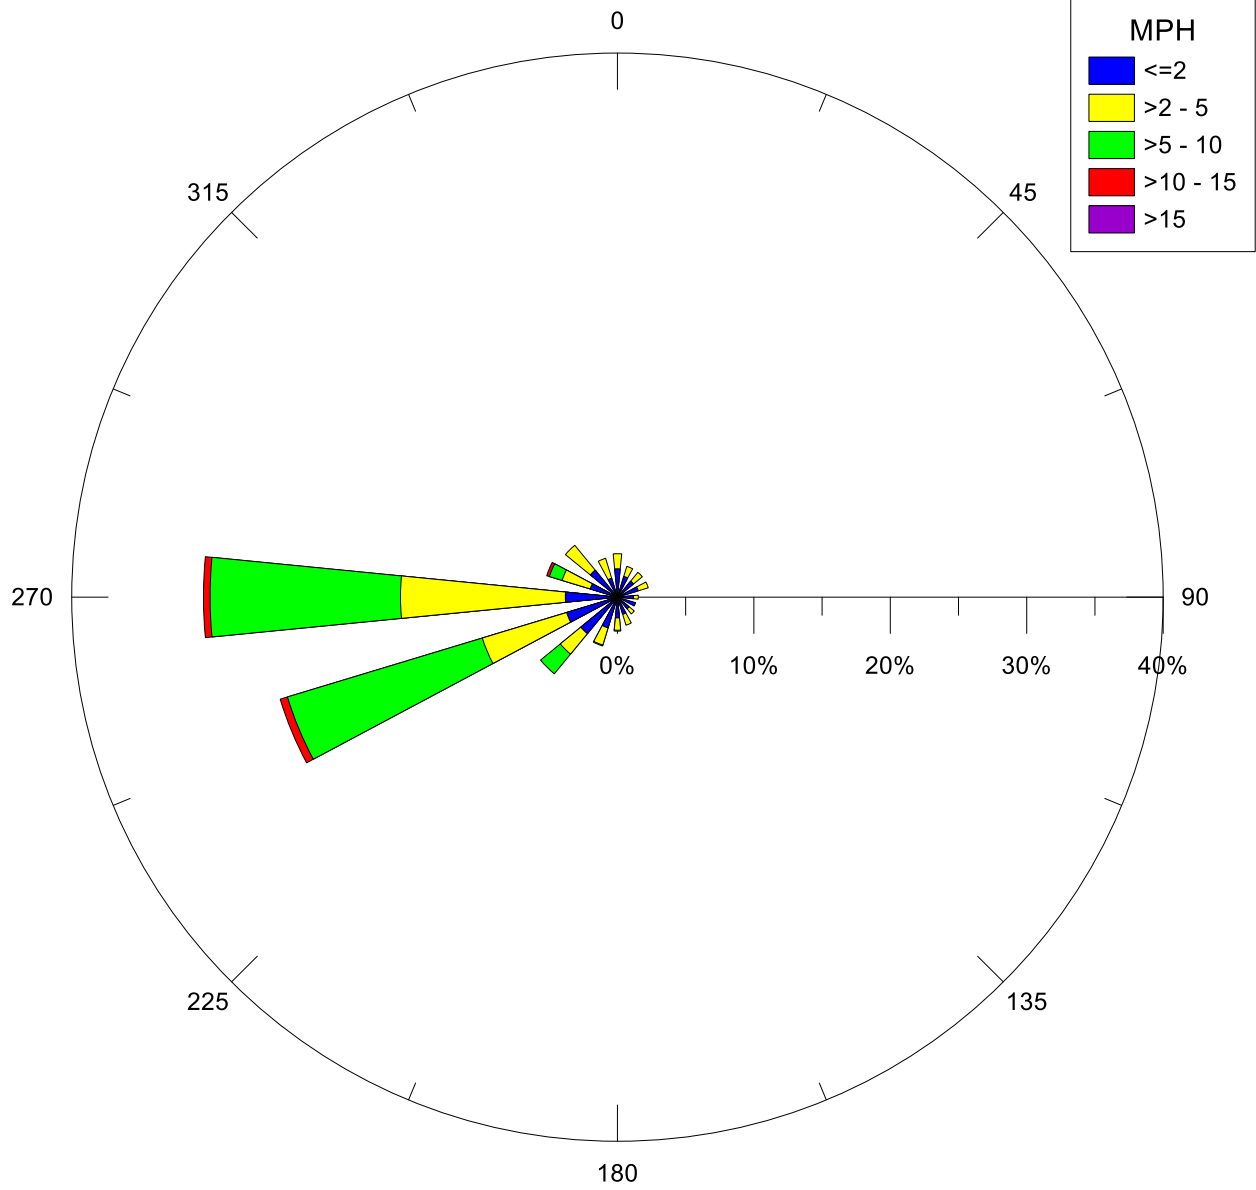

Note: Wind data for West Rancho Dominguez will be collected at West Rancho Dominguez Fire Station.

West Rancho Dominguez Fire Station, CA
09/18/20