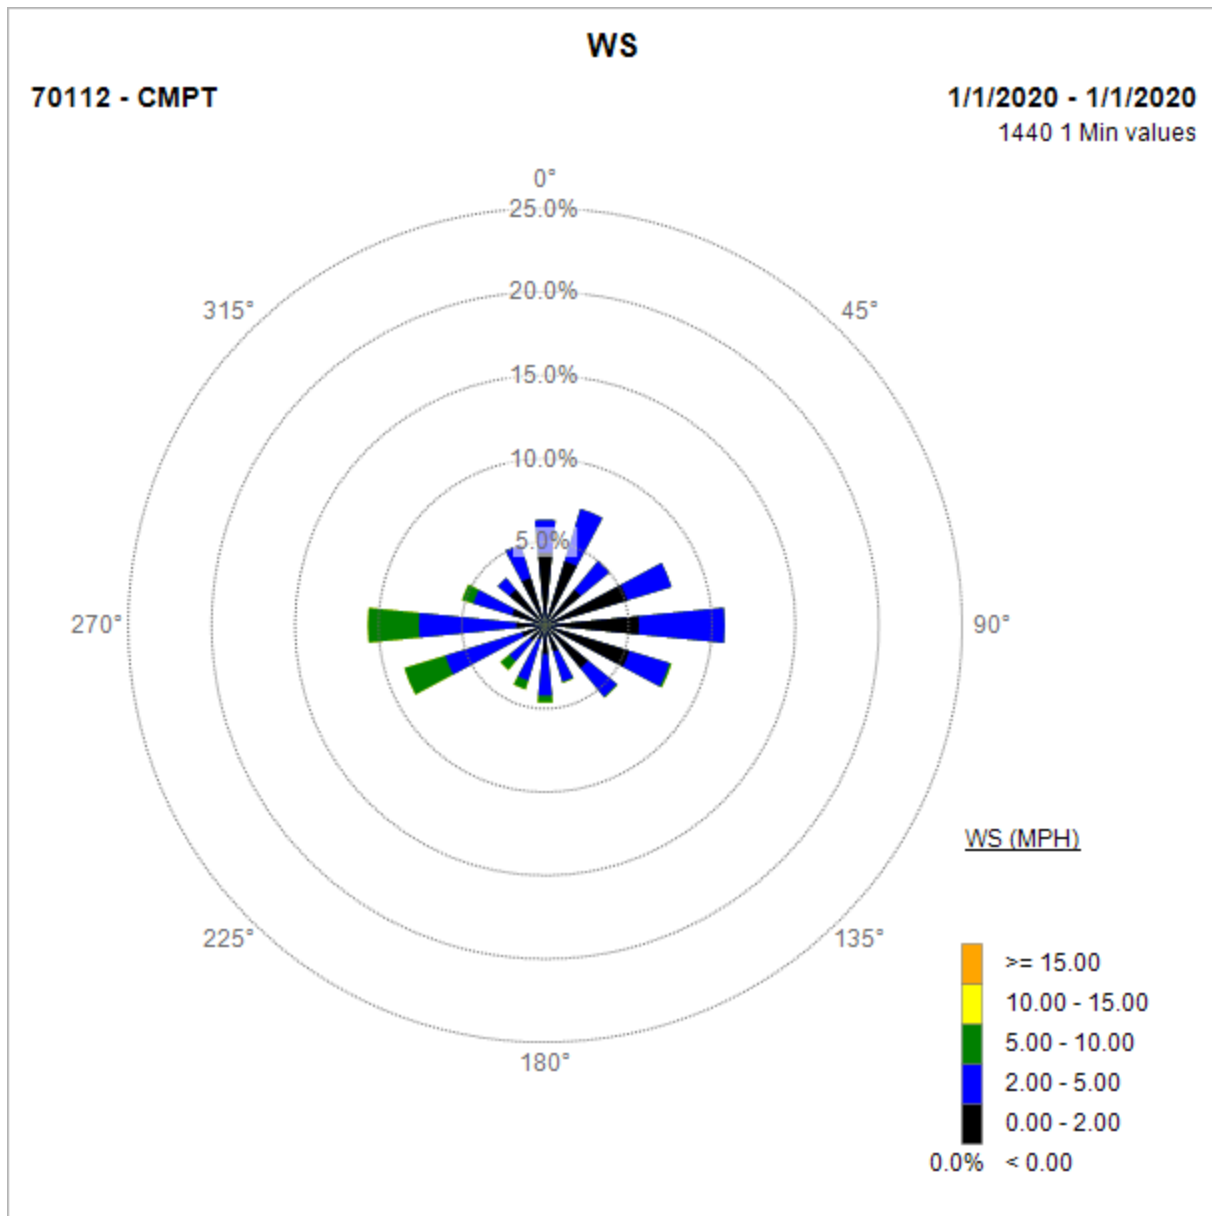

Note: Wind data for West Rancho Dominguez will be collected at Compton Air Monitoring Site on 01/01/2020. Wind data from Compton/Woodley Airport is unavailable.

Compton Air Monitoring Station 01/01/20