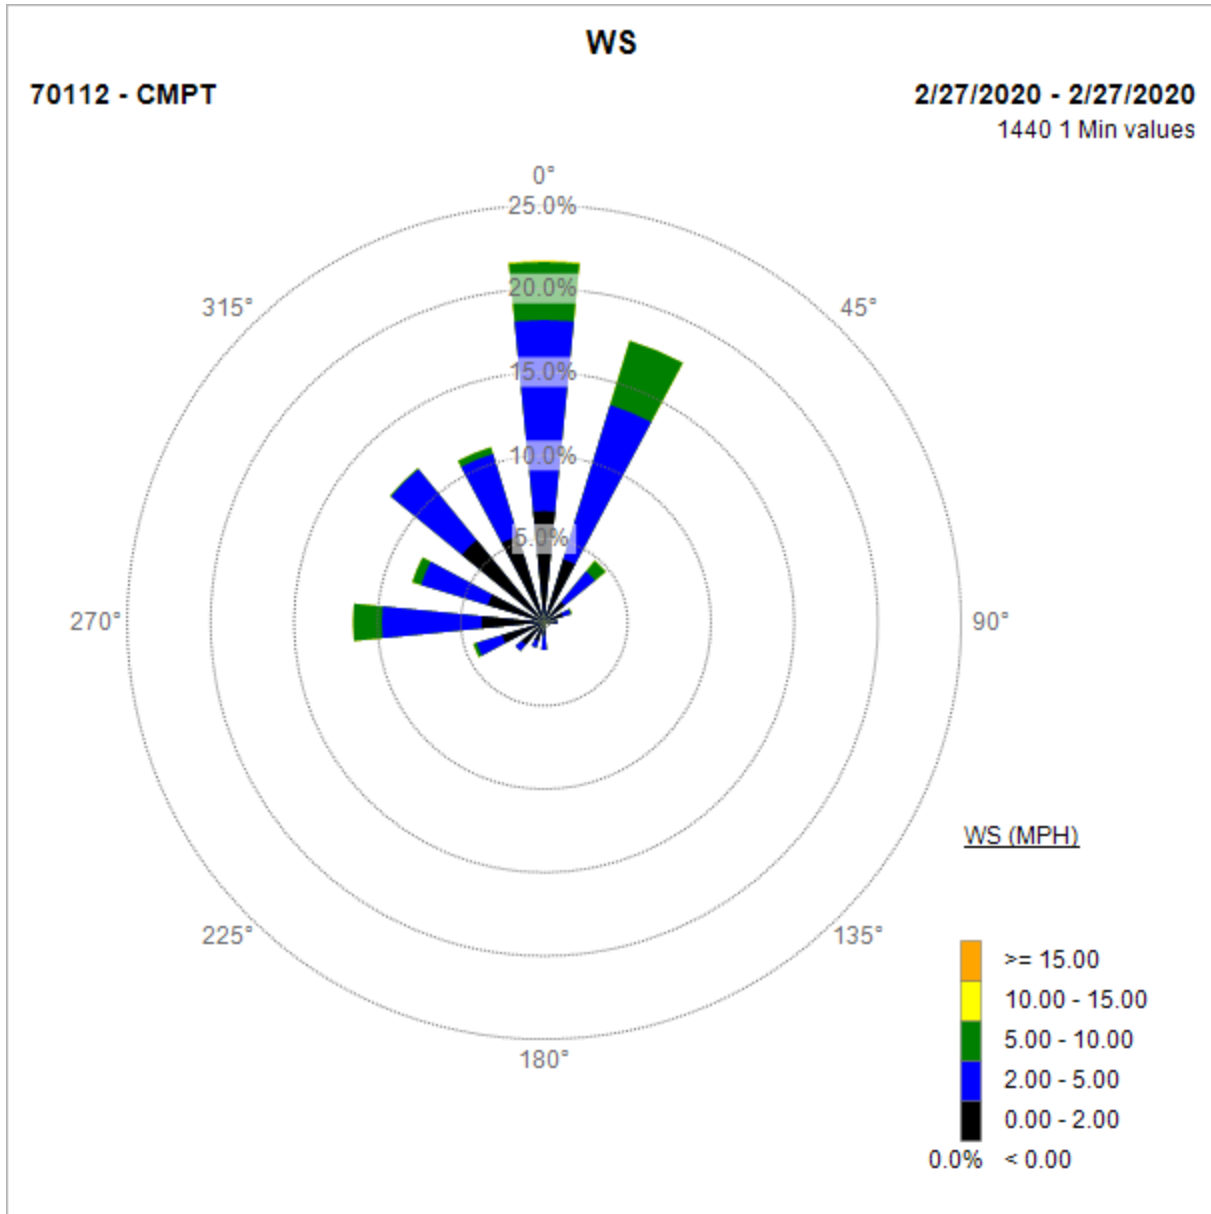

Note: Wind data for West Rancho Dominguez will be collected at Compton Air Monitoring Site on 02/27/2020. Wind data from Compton/Woodley Airport is unavailable.

Compton Air Monitoring Station 02/27/20