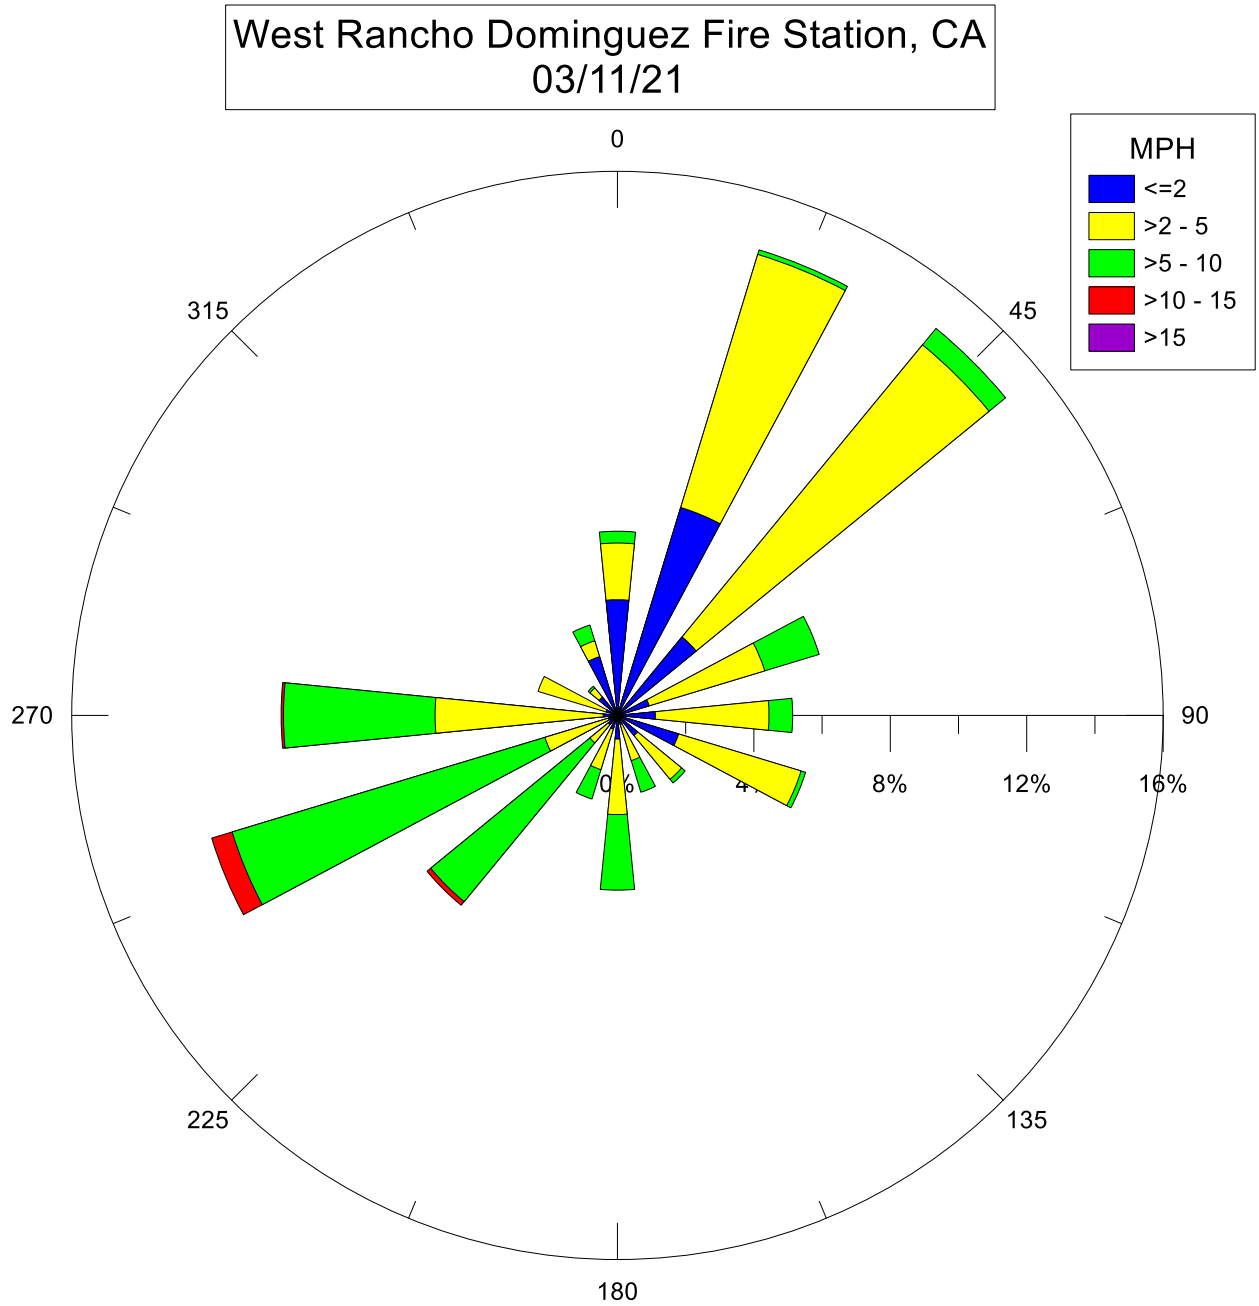

Note: Wind data for West Rancho Dominguez will be collected at West Rancho Dominguez Fire Station.