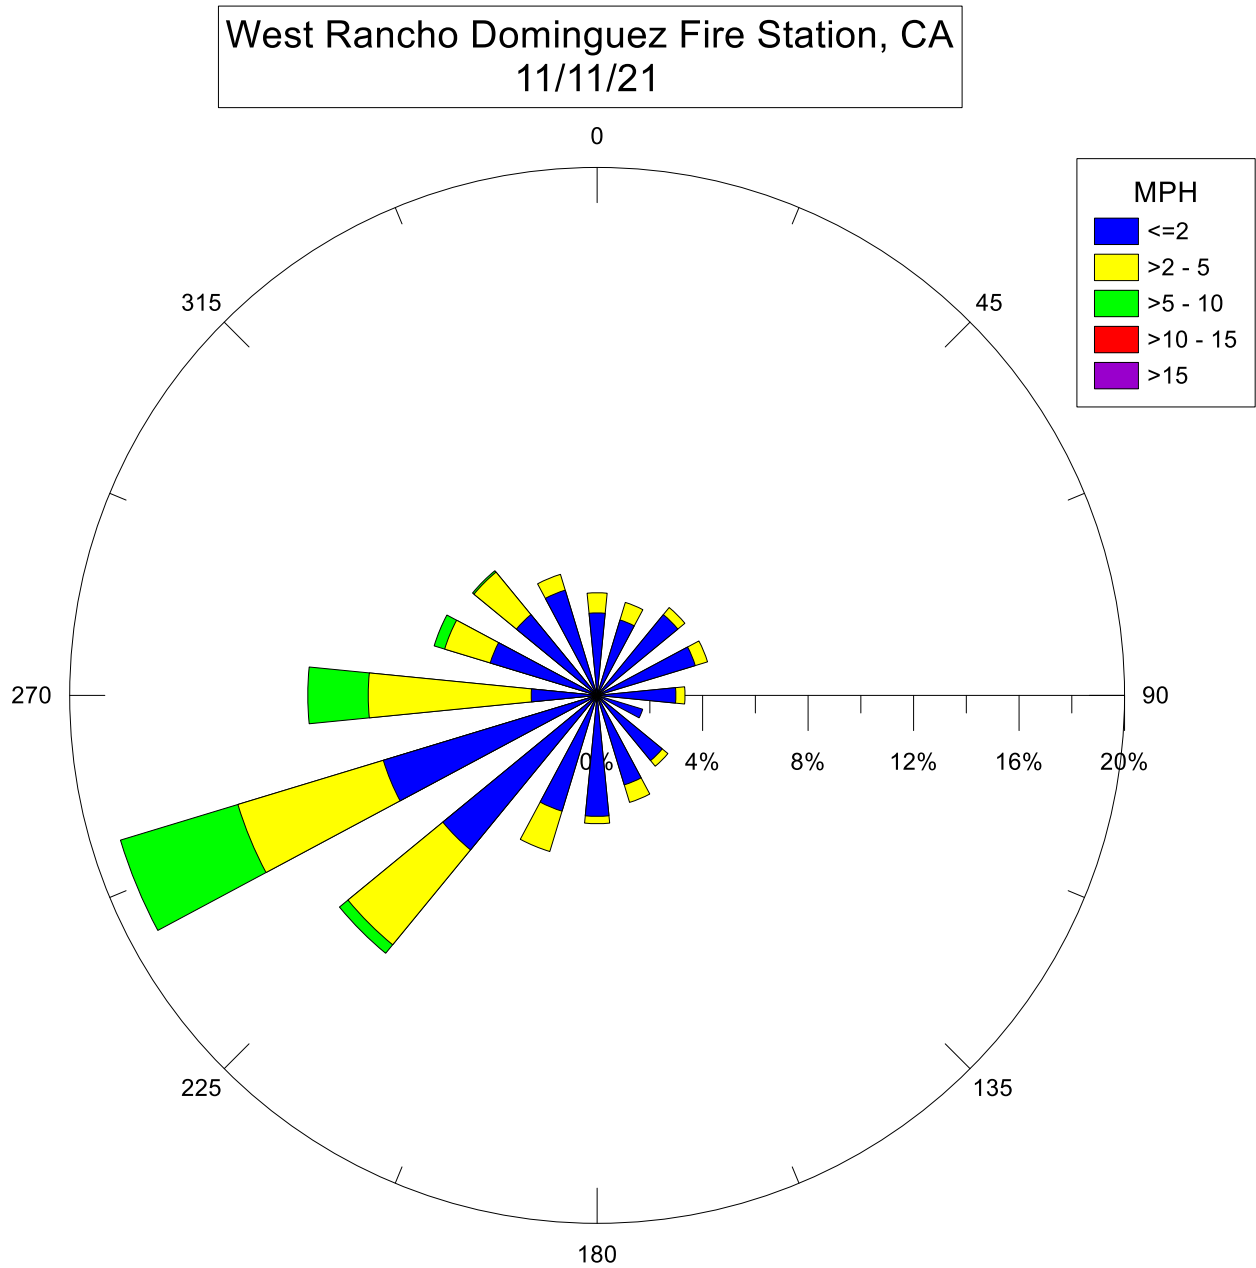

Note: Wind data for West Rancho Dominguez will be collected at West Rancho Dominguez Fire Station.