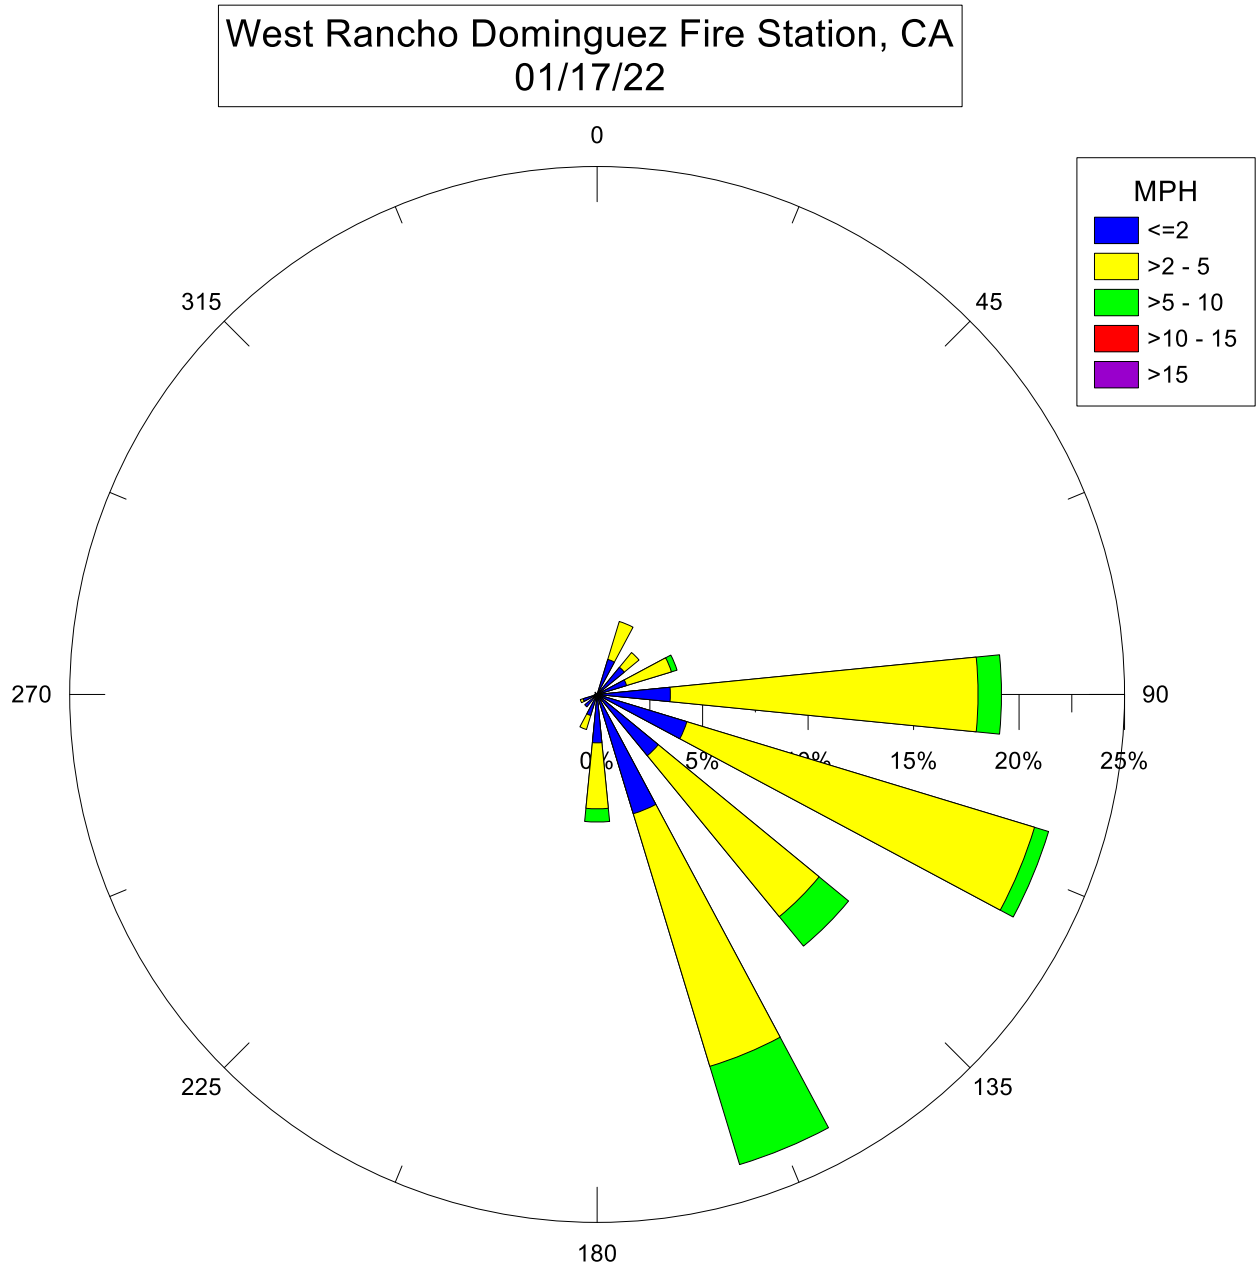

Note: Wind data for West Rancho Dominguez will be collected at West Rancho Dominguez Fire Station.