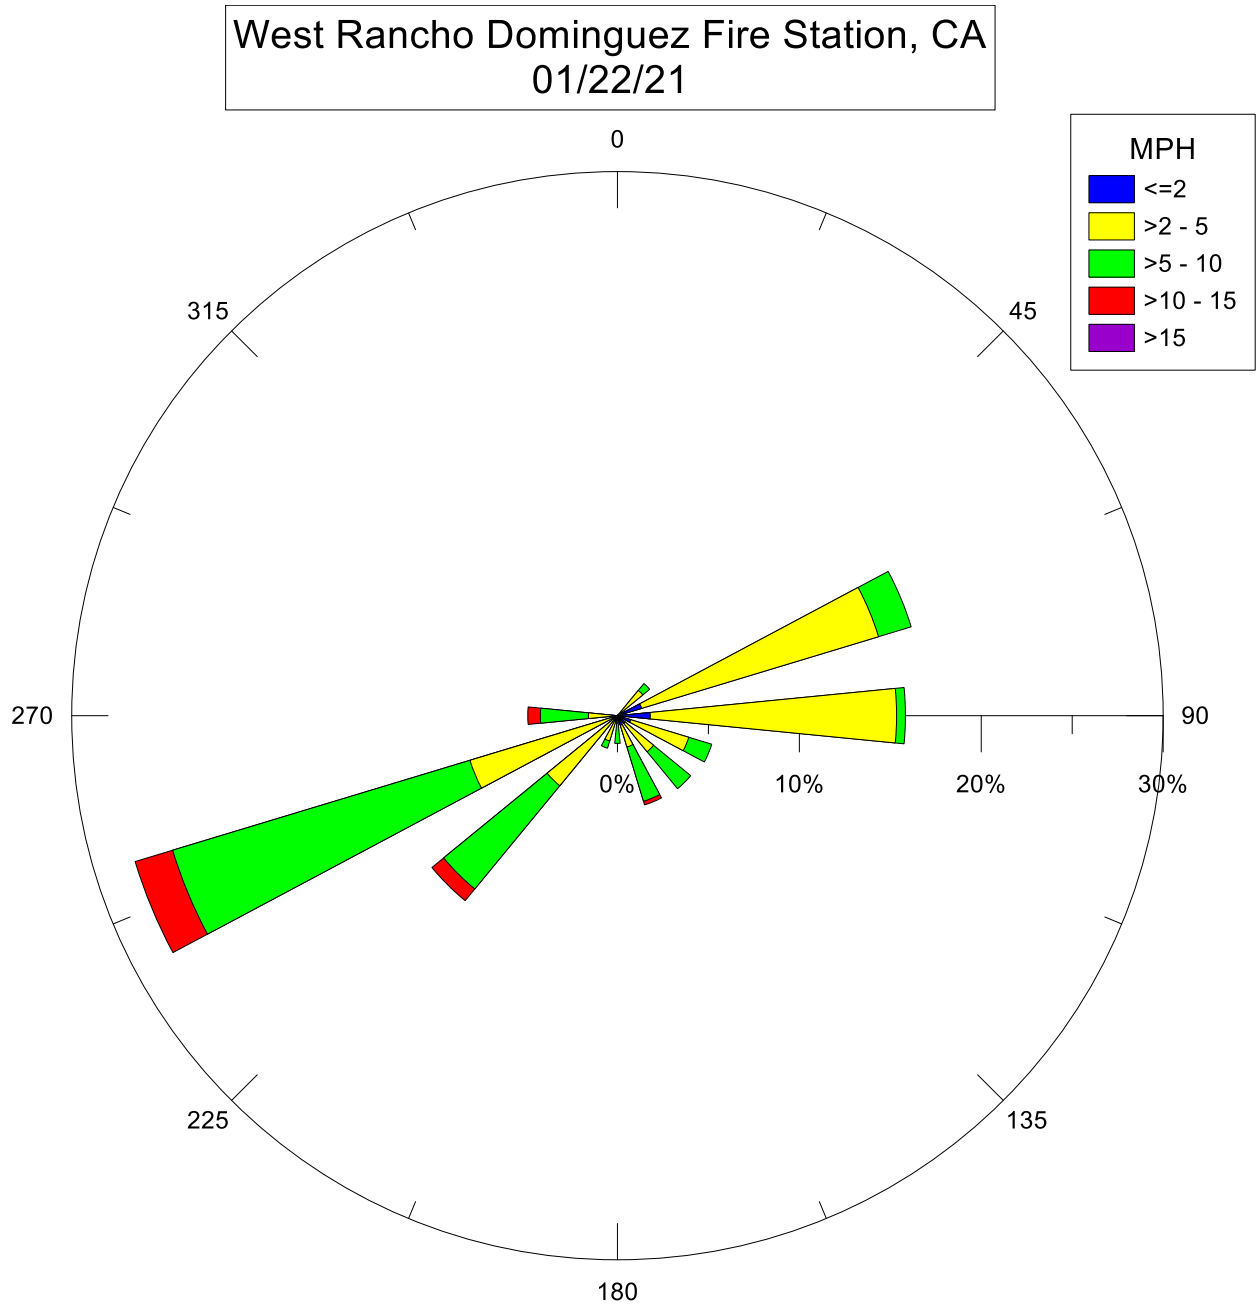

Note: Wind data for West Rancho Dominguez will be collected at West Rancho Dominguez Fire Station.