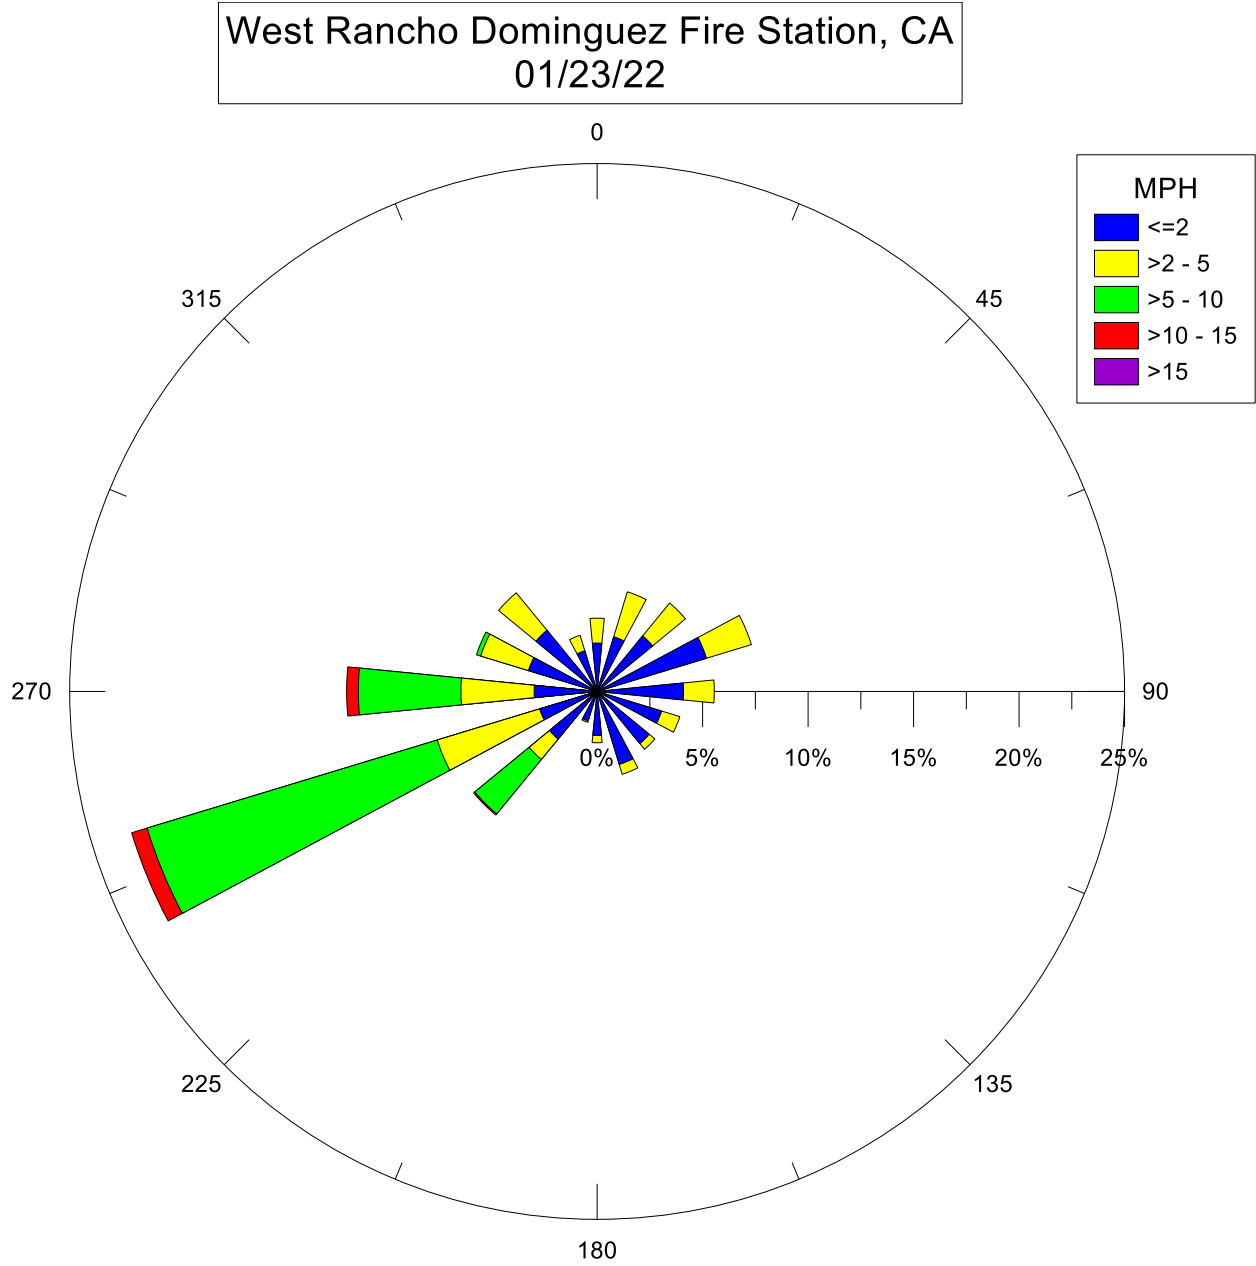

Note: Wind data for West Rancho Dominguez will be collected at West Rancho Dominguez Fire Station.