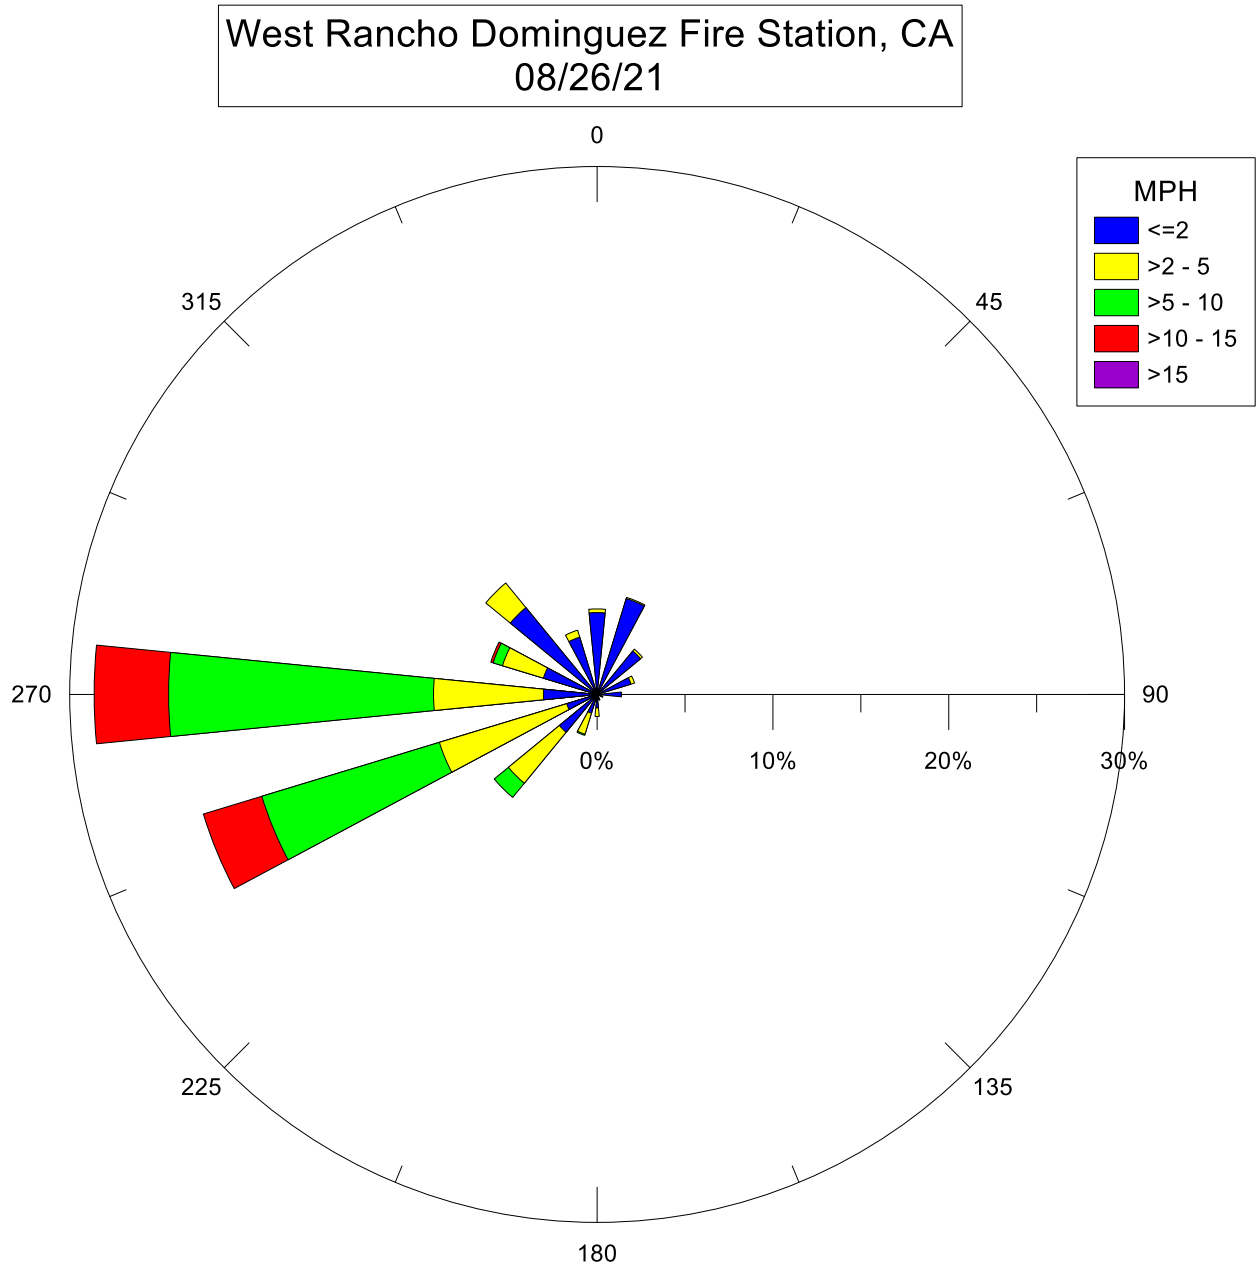

Note: Wind data for West Rancho Dominguez will be collected at West Rancho Dominguez Fire Station.