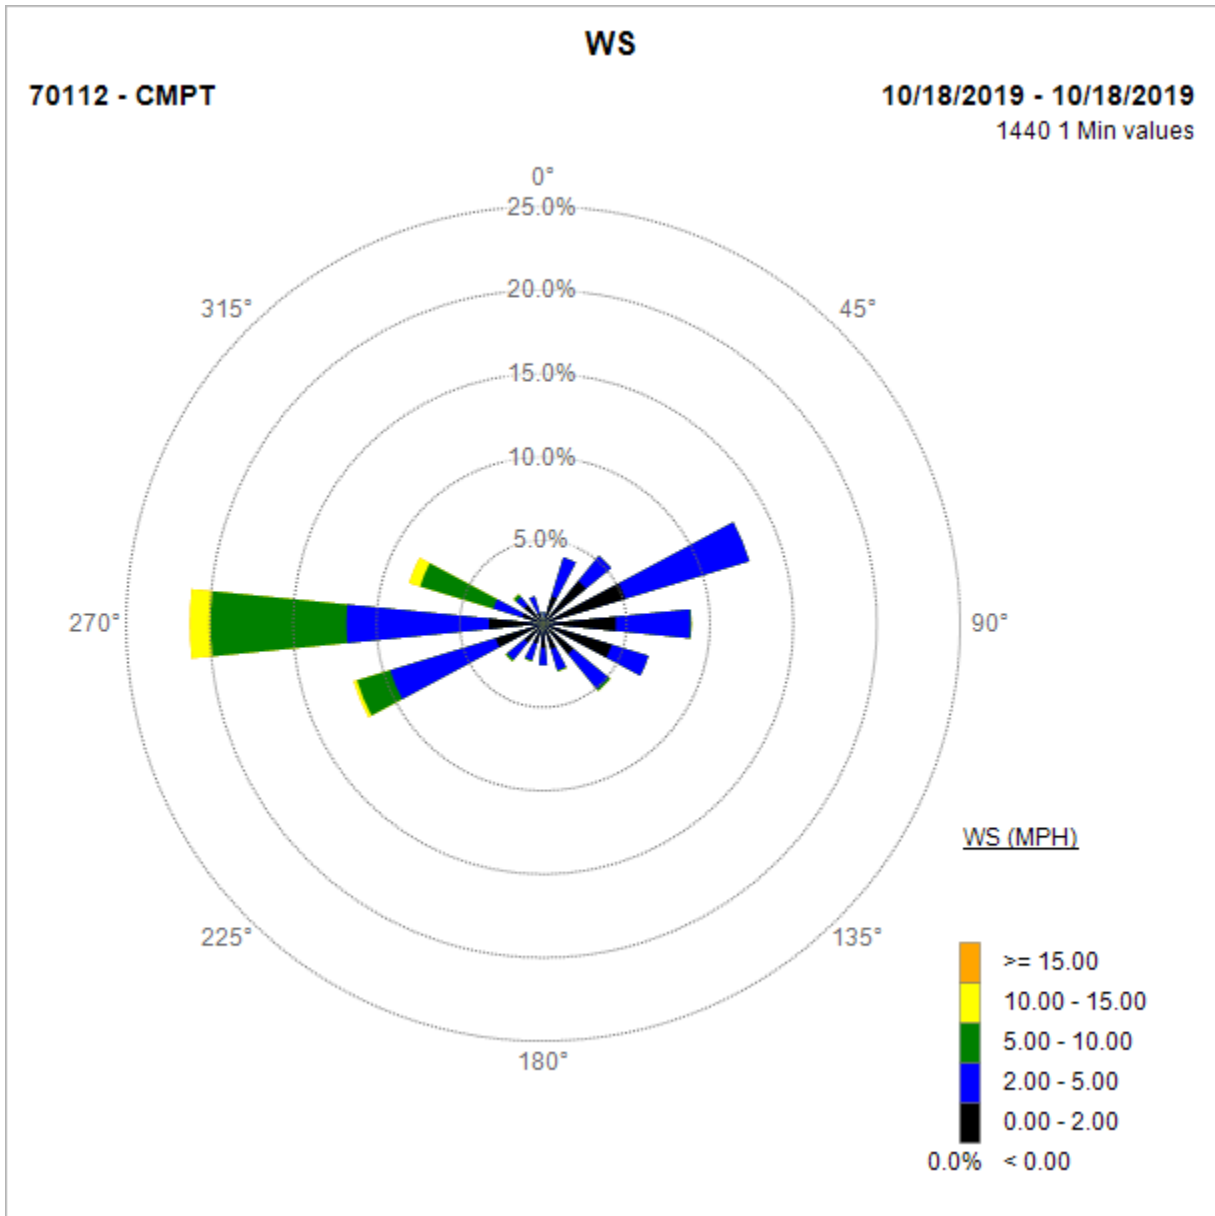

Note: Wind data for West Rancho Dominguez will be collected at Compton Air Monitoring Site on 10/18/2019. Wind data from Compton/Woodley Airport is unavailable.

Compton Air Monitoring Station 10/18/19