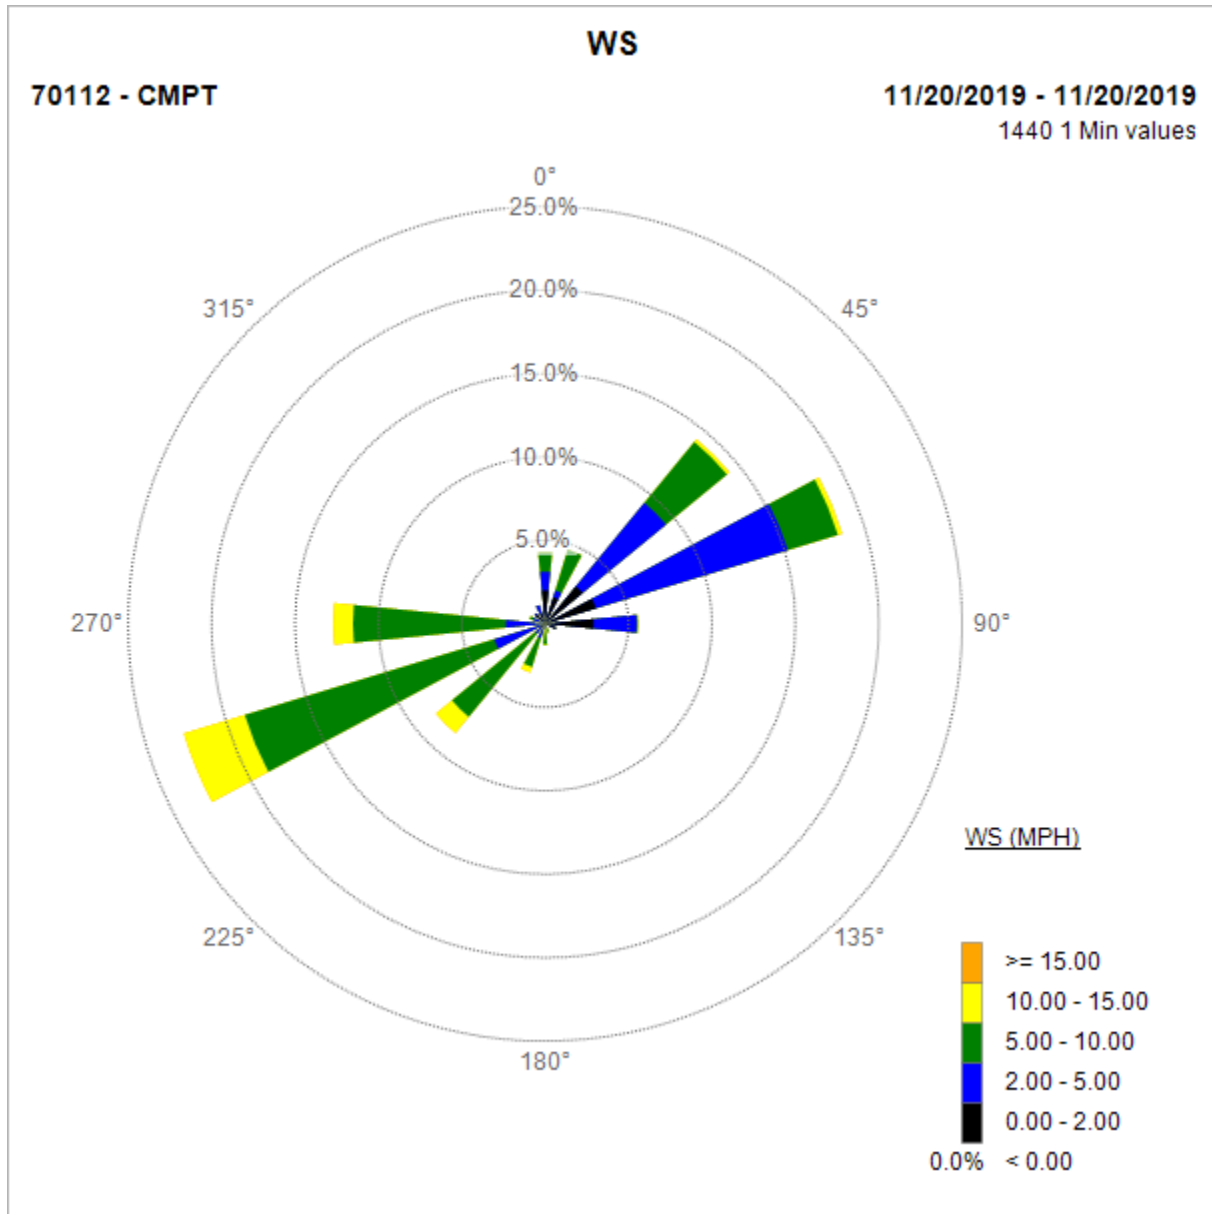

Note: Wind data for West Rancho Dominguez will be collected at Compton Air Monitoring Site on 11/20/2019. Wind data from Compton/Woodley Airport is unavailable.

Compton Air Monitoring Station 11/20/19