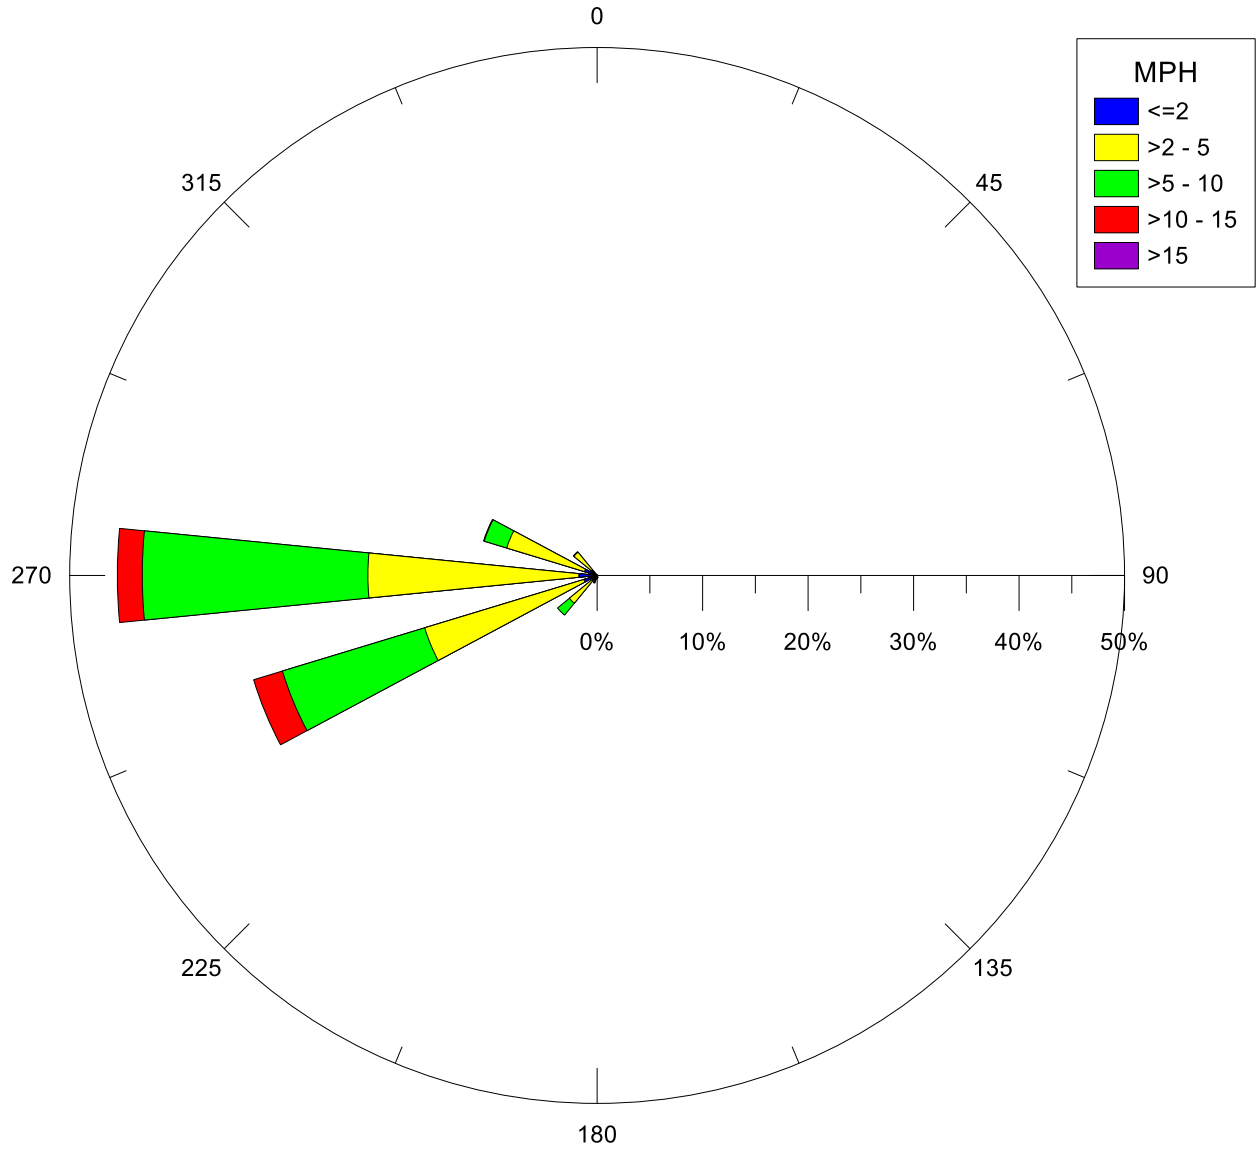

Note: Wind data for West Rancho Dominguez will be collected at West Rancho Dominguez Fire Station.

West Rancho Dominguez Fire Station, CA
09/25/21