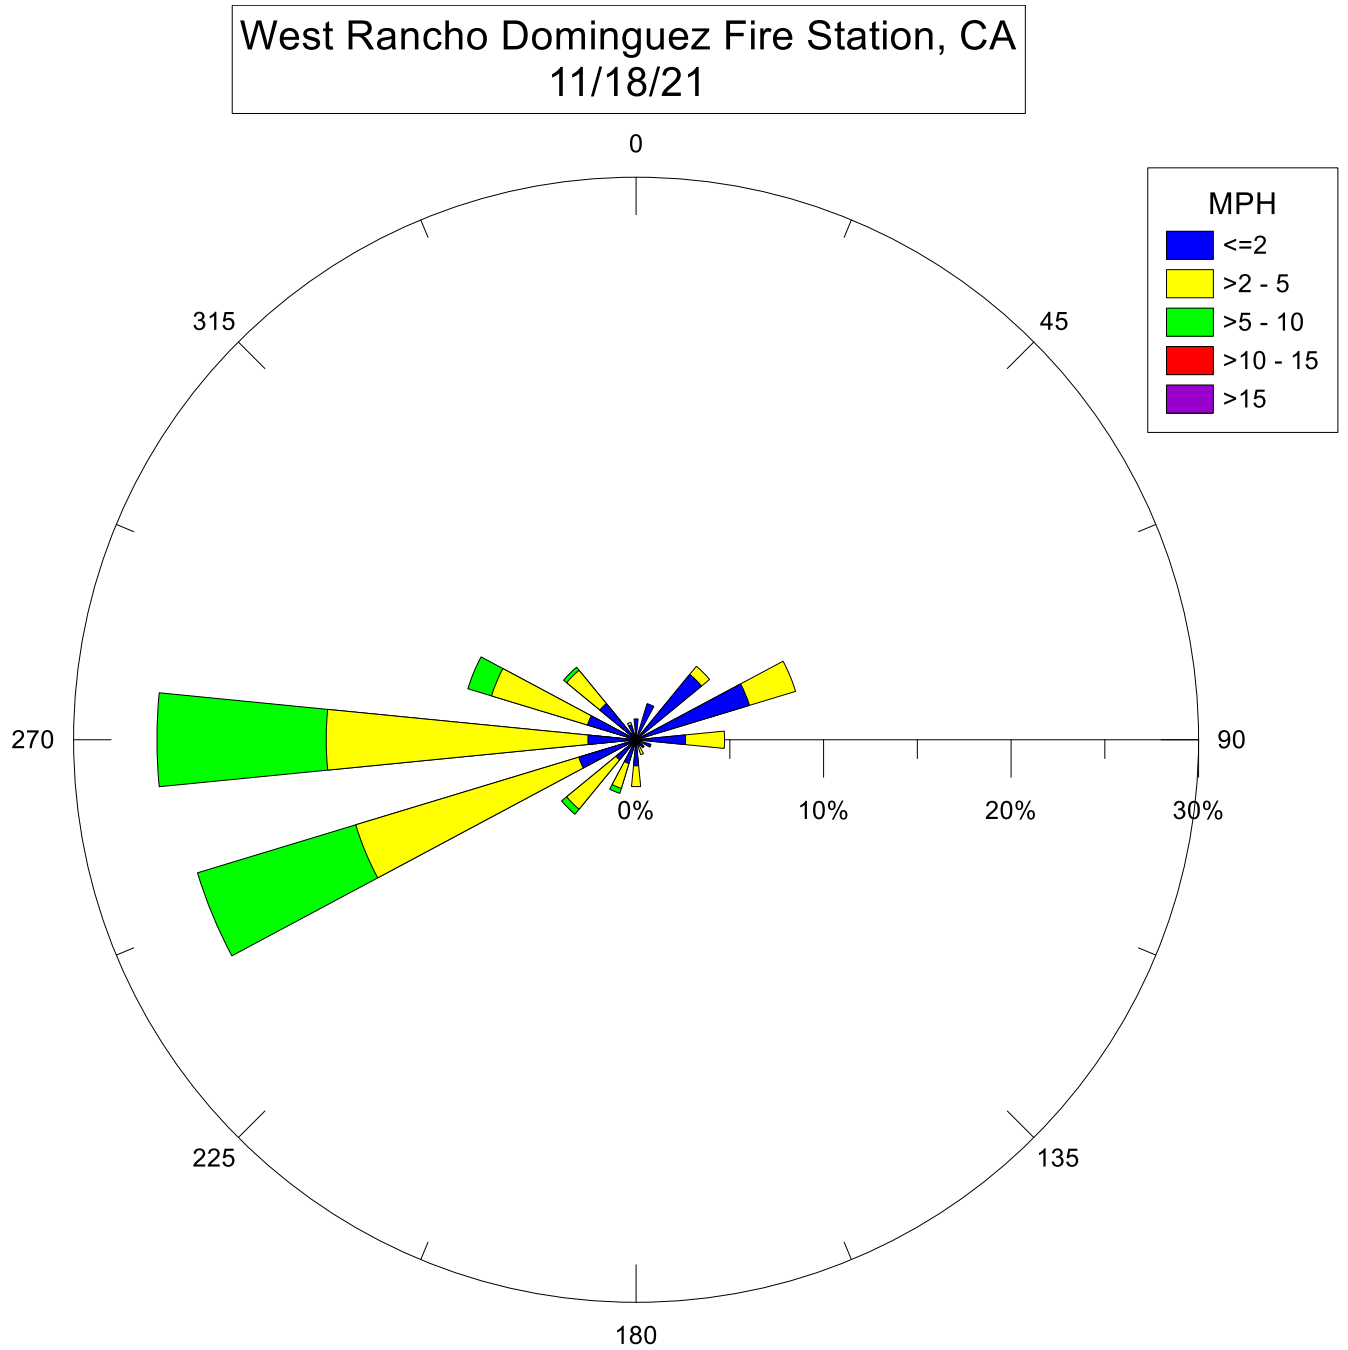

Note: Wind data for West Rancho Dominguez will be collected at West Rancho Dominguez Fire Station.