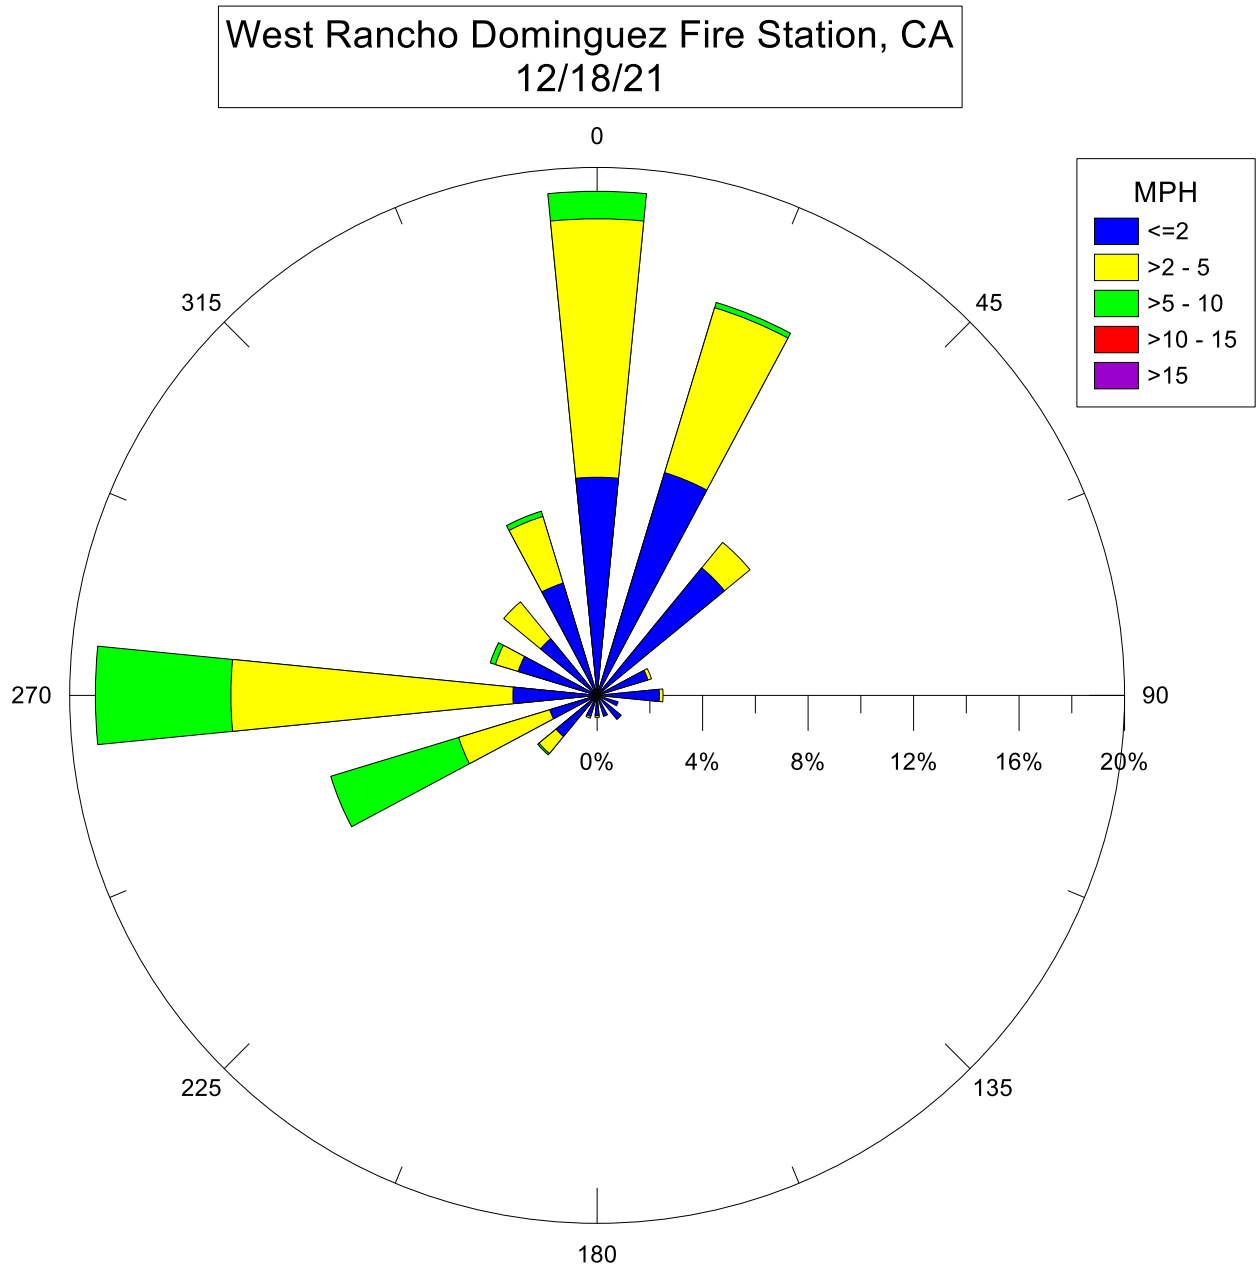

Note: Wind data for West Rancho Dominguez will be collected at West Rancho Dominguez Fire Station.