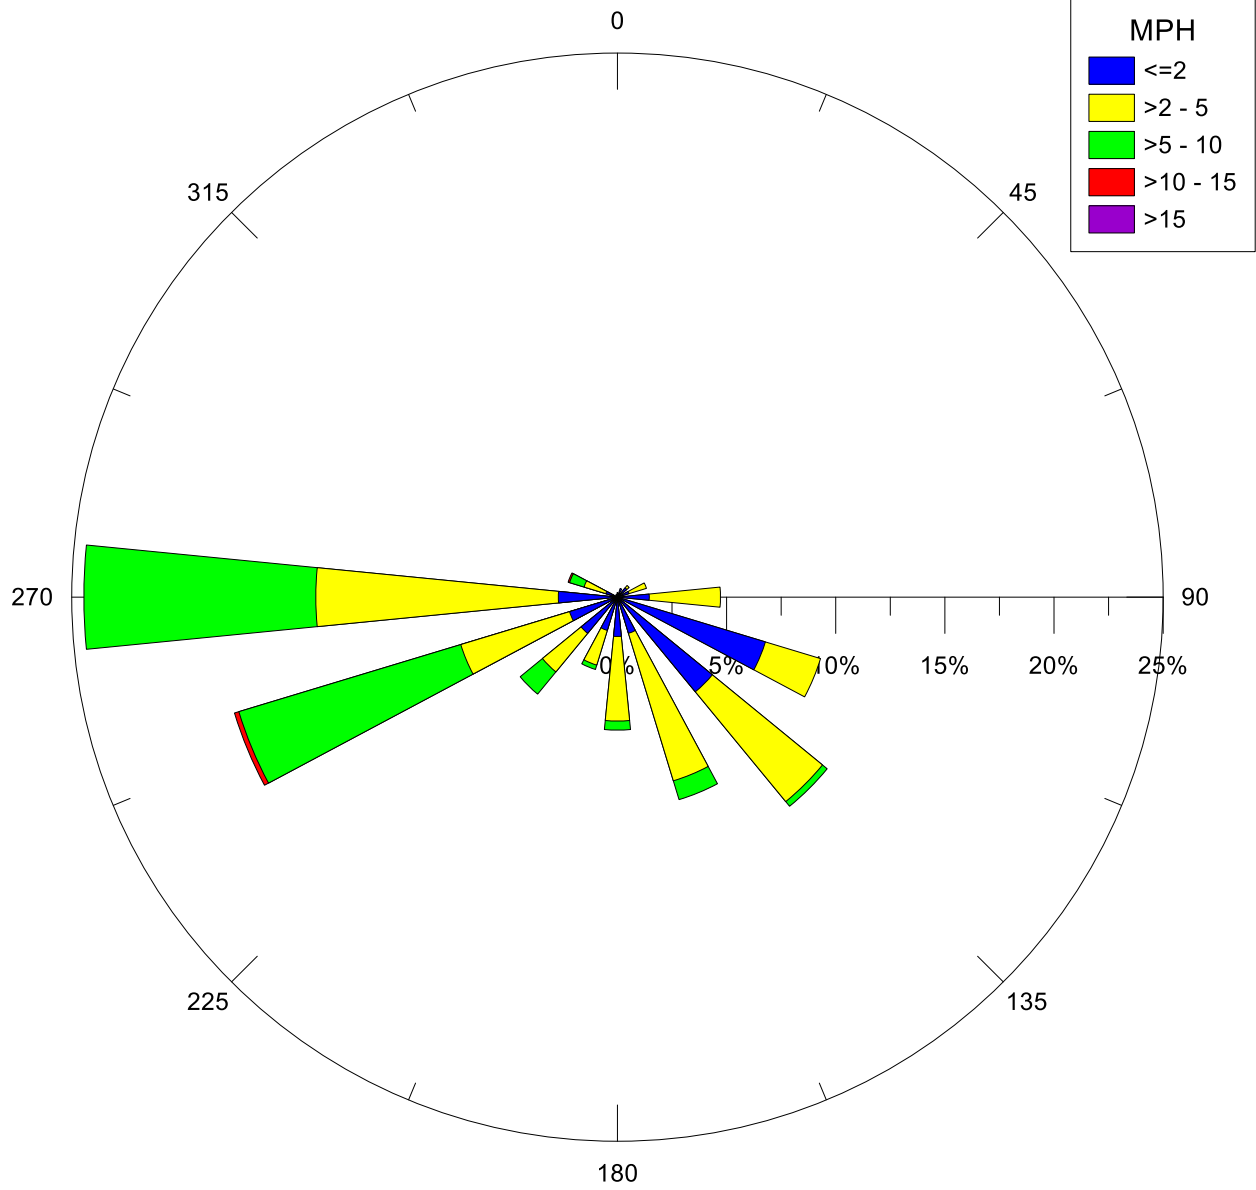

Note: Wind data for West Rancho Dominguez will be collected at West Rancho Dominguez Fire Station.

West Rancho Dominguez Fire Station, CA
09/25/20