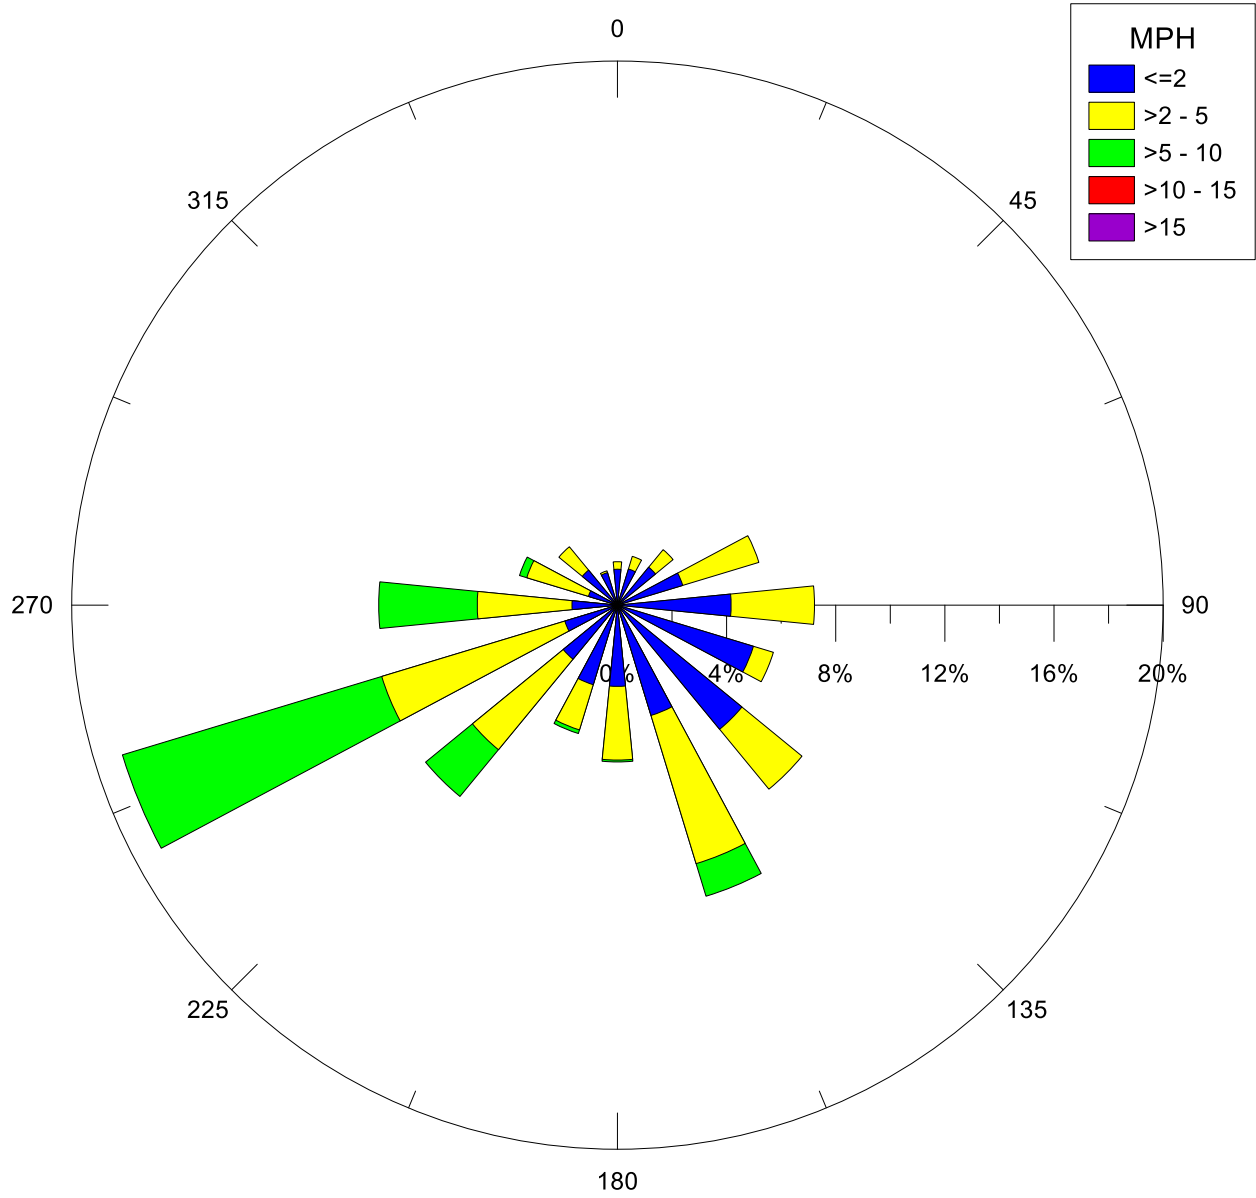

Note: Wind data for West Rancho Dominguez will be collected at West Rancho Dominguez Fire Station.

West Rancho Dominguez Fire Station, CA
10/21/20