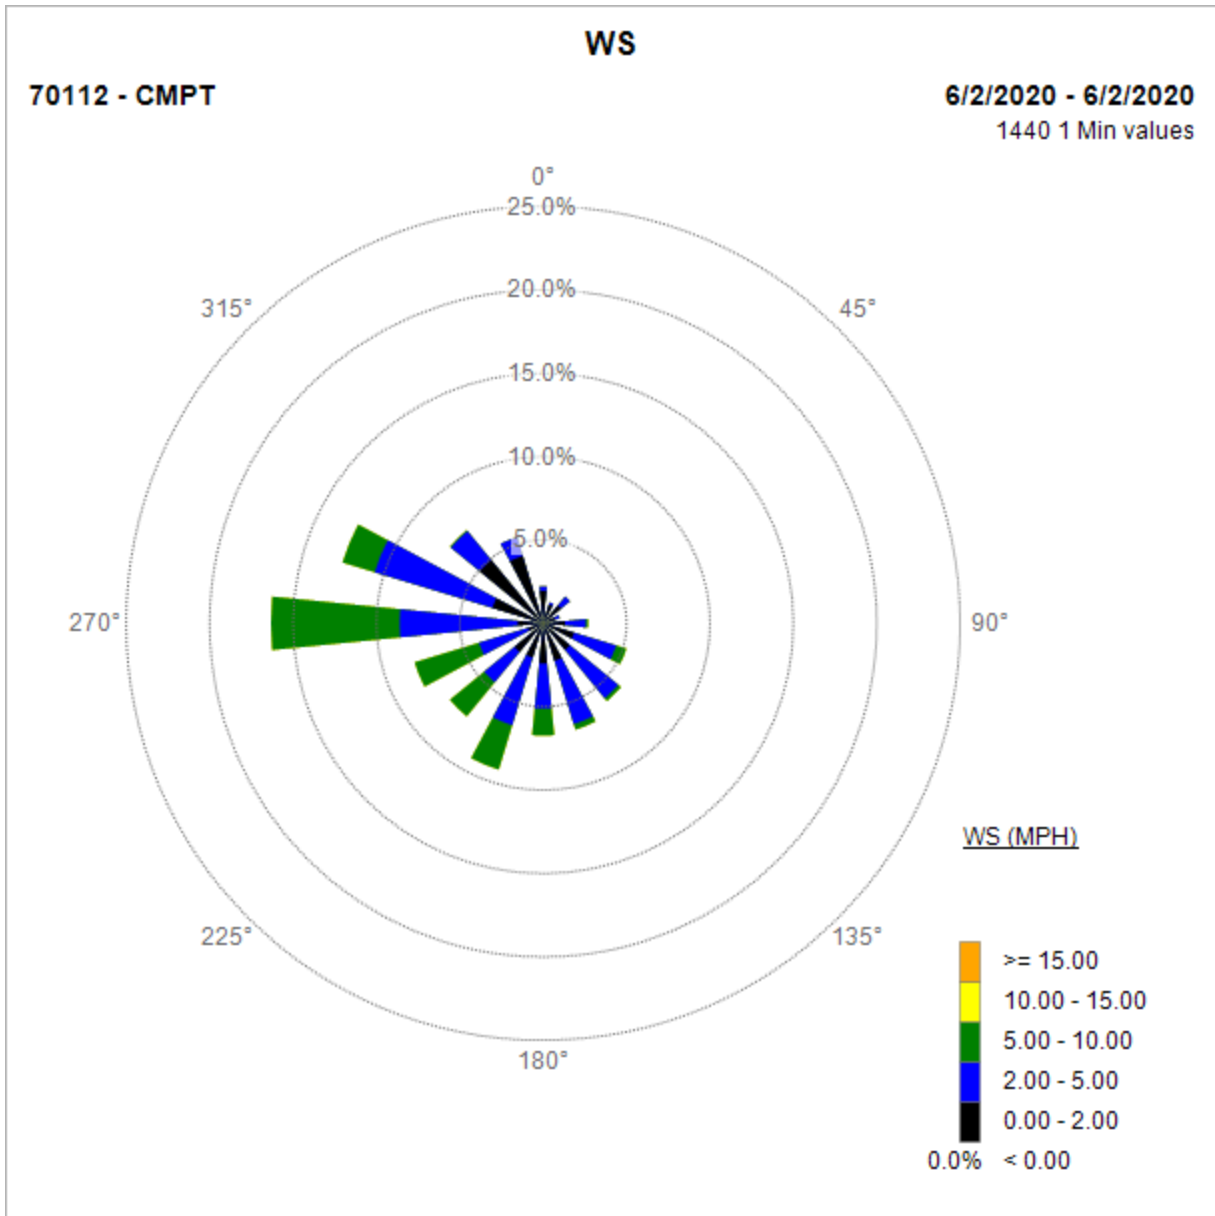

Note: Wind data for West Rancho Dominguez will be collected at Compton Air Monitoring Site on 06/02/2020. Wind data from Compton/Woodley Airport is unavailable.

Compton Air Monitoring Station 06/02/20