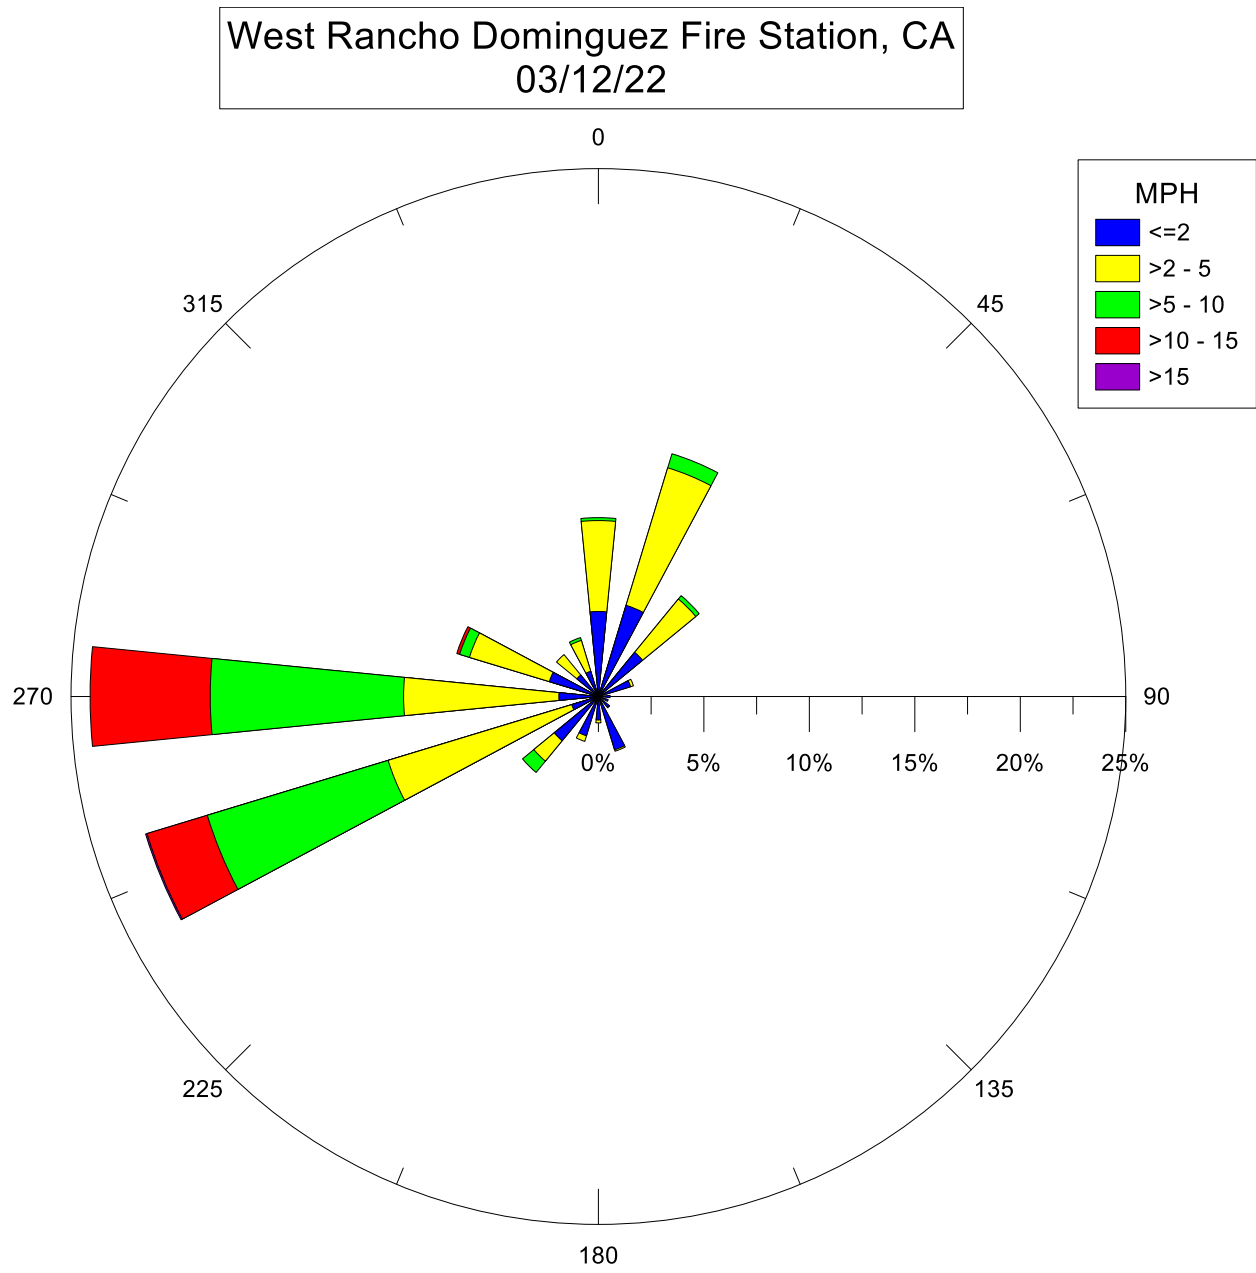

Note: Wind data for West Rancho Dominguez will be collected at West Rancho Dominguez Fire Station.