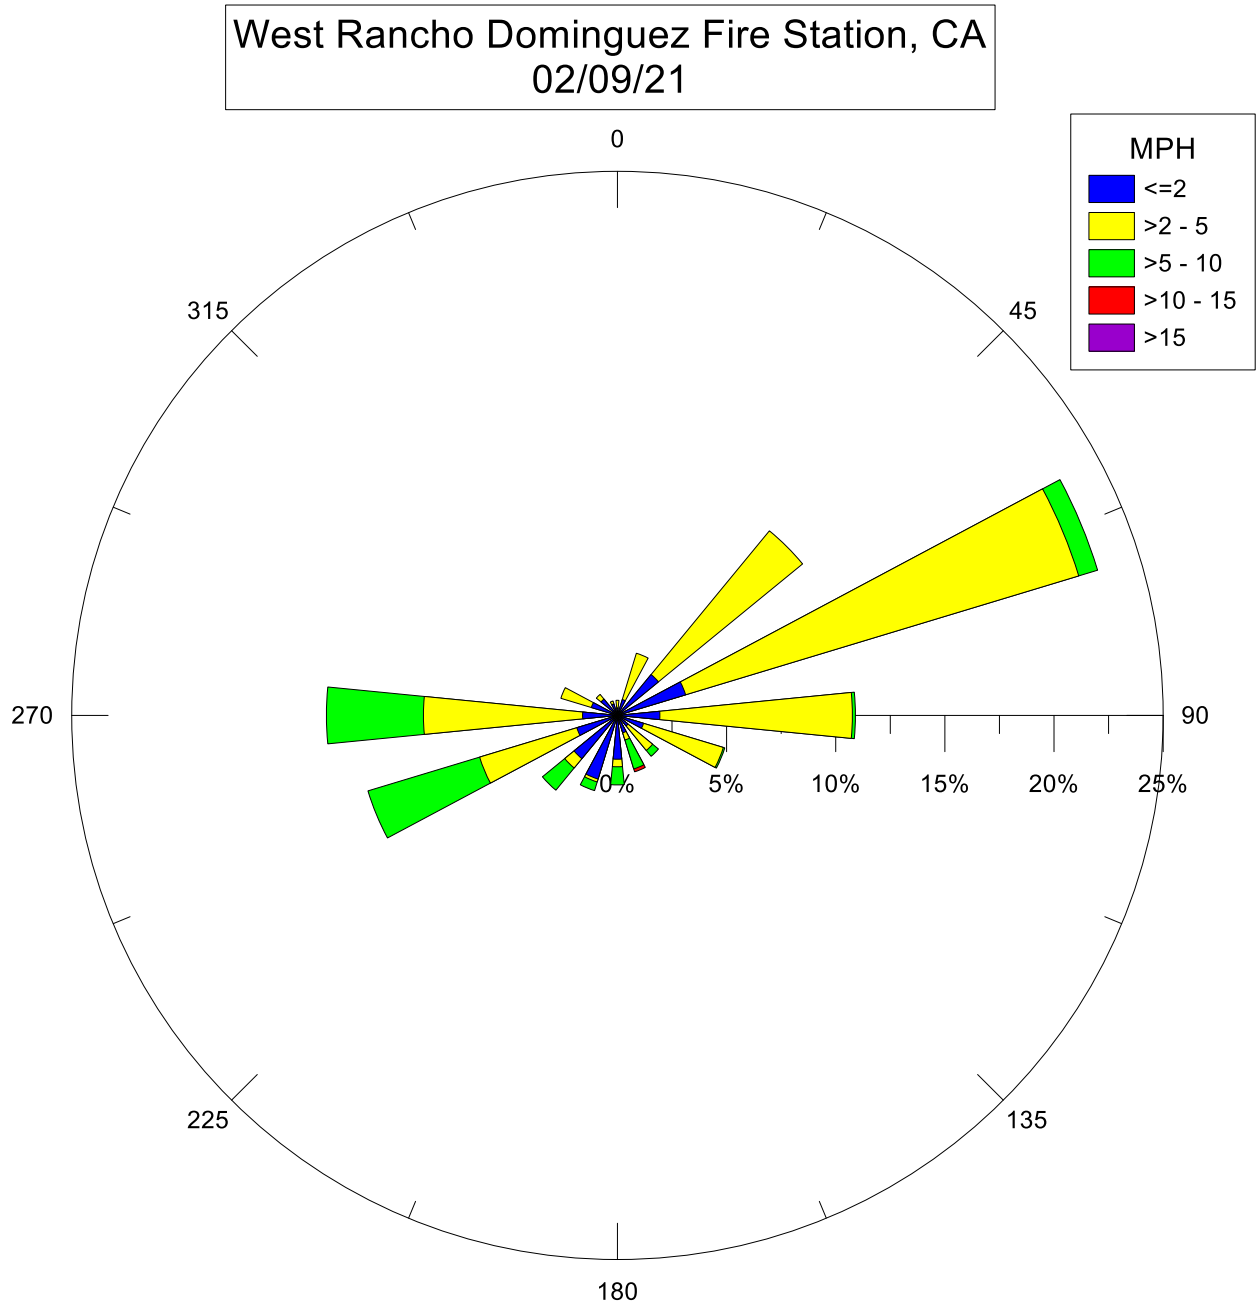

Note: Wind data for West Rancho Dominguez will be collected at West Rancho Dominguez Fire Station.