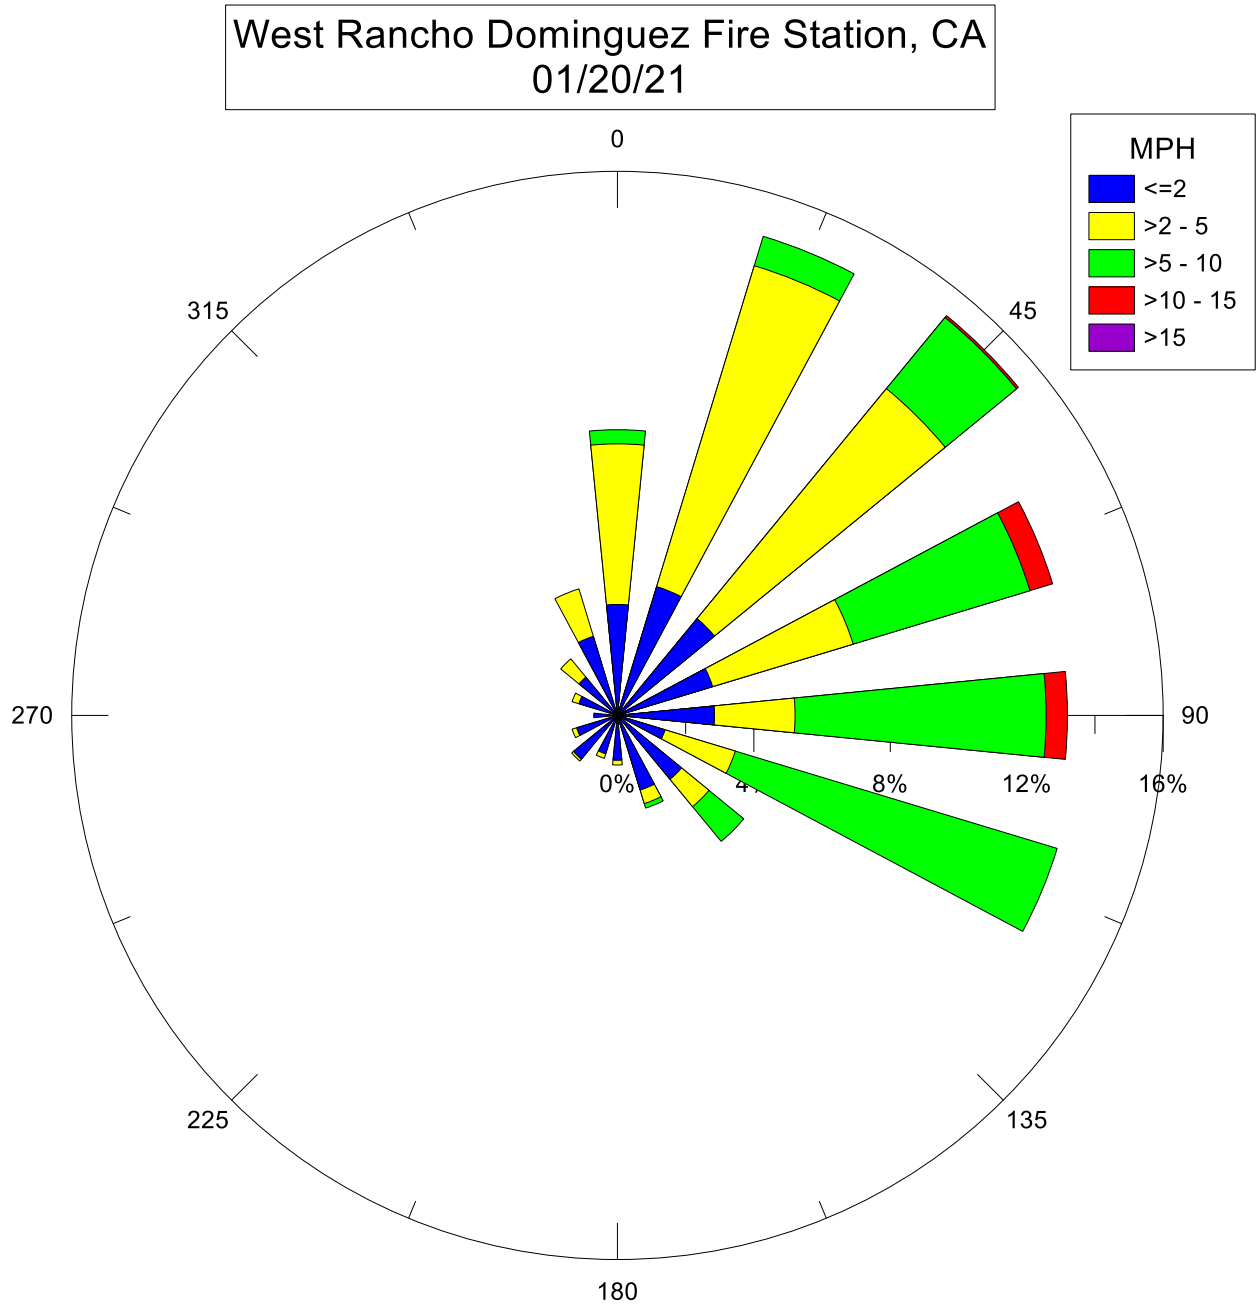

Note: Wind data for West Rancho Dominguez will be collected at West Rancho Dominguez Fire Station.