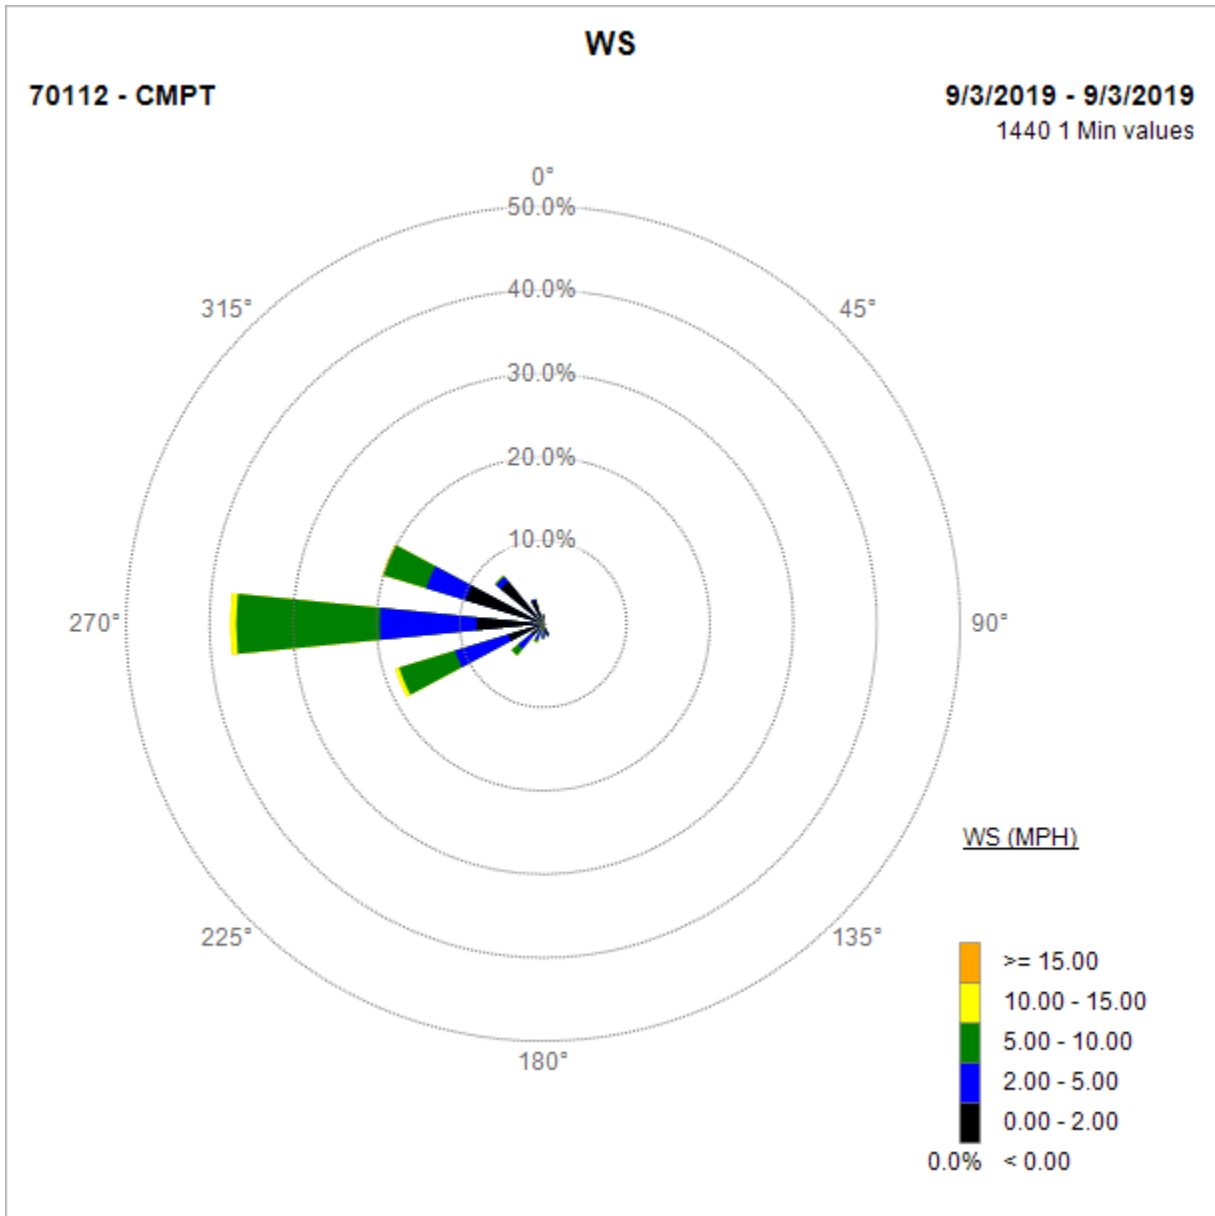

Note: Wind data for West Rancho Dominguez will be collected at Compton Air Monitoring Site on 09/03/2019. Wind data from Compton/Woodley Airport is unavailable.

Compton Air Monitoring Station 09/03/19