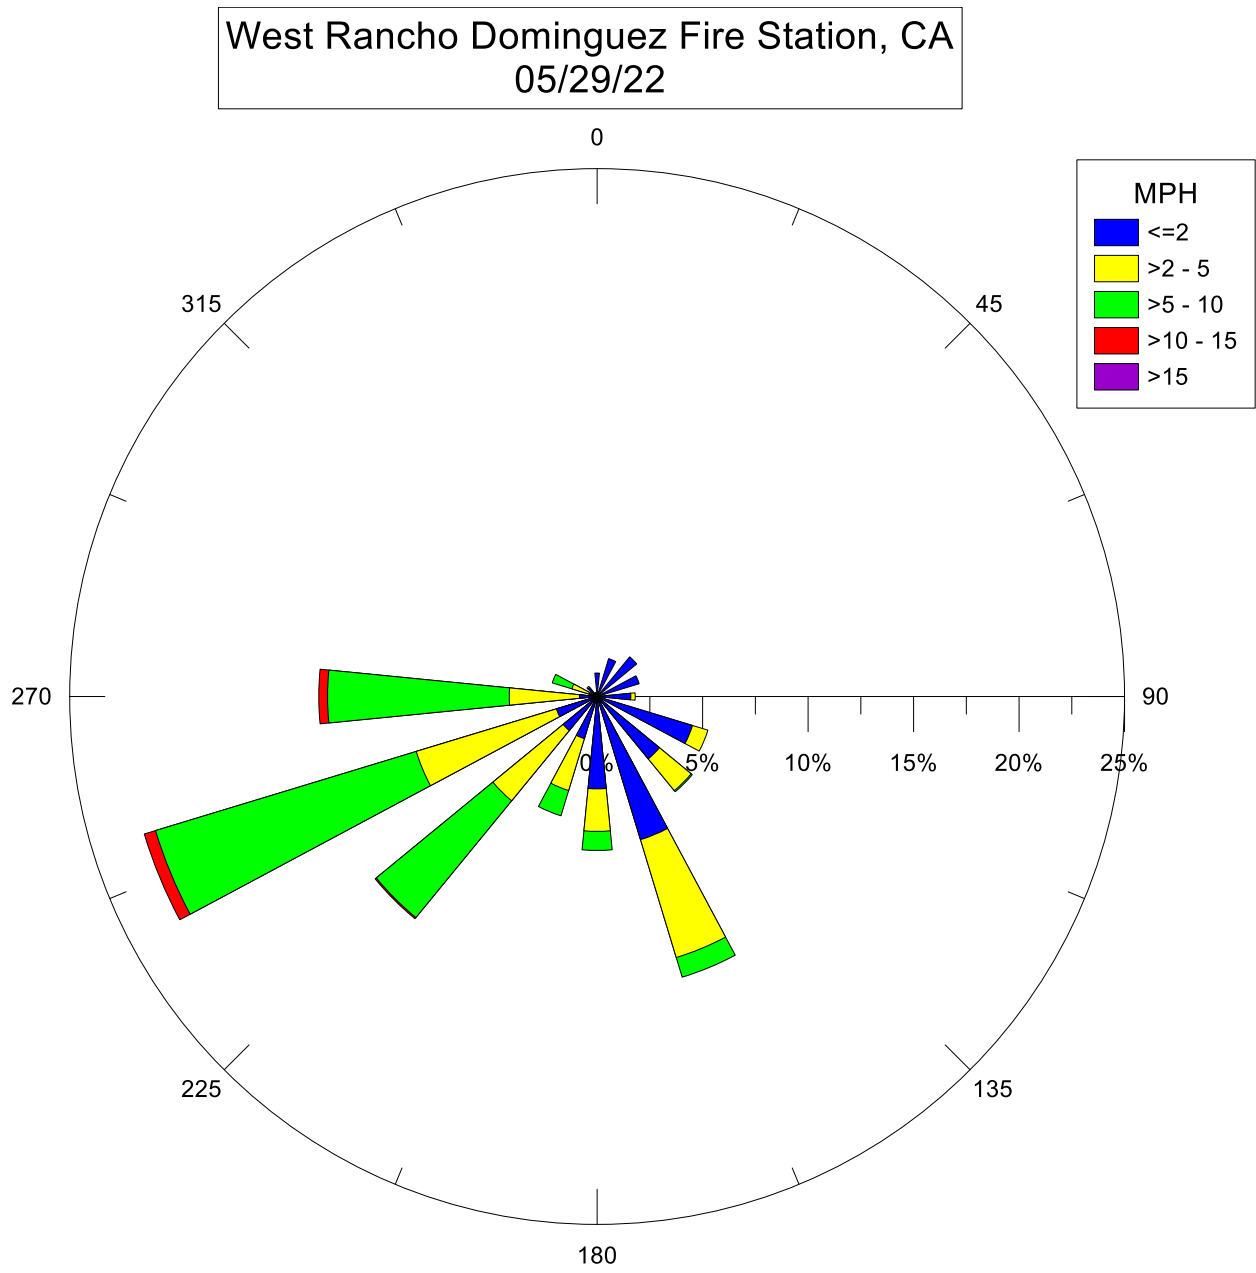

Note: Wind data for West Rancho Dominguez will be collected at West Rancho Dominguez Fire Station.