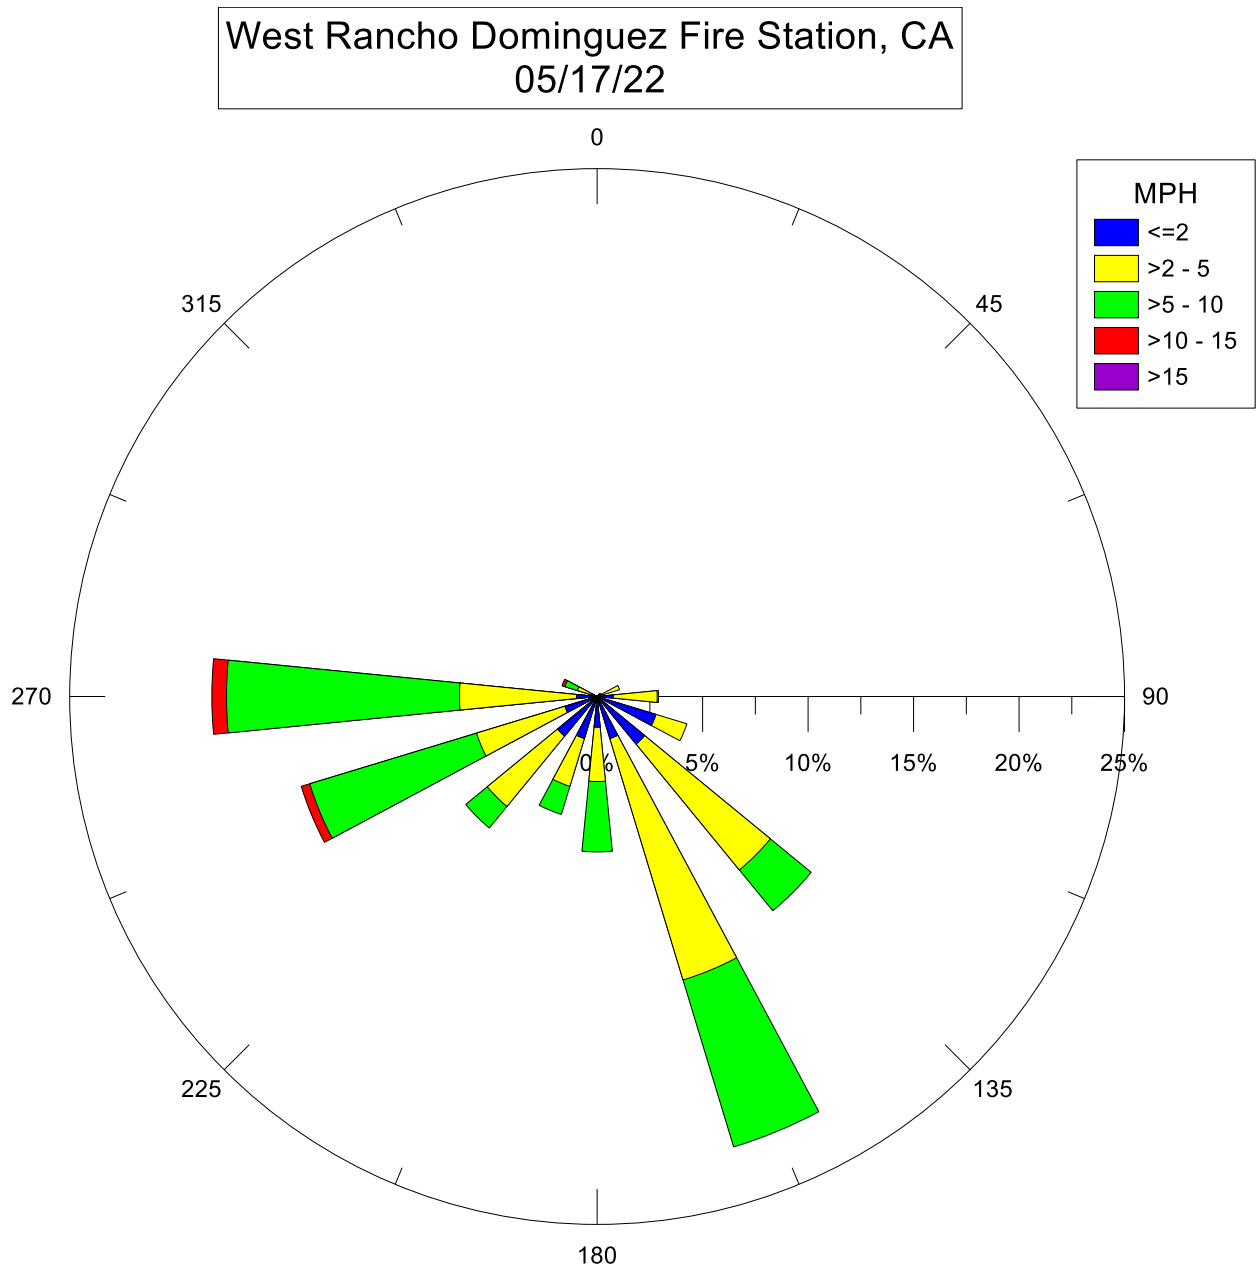

Note: Wind data for West Rancho Dominguez will be collected at West Rancho Dominguez Fire Station.