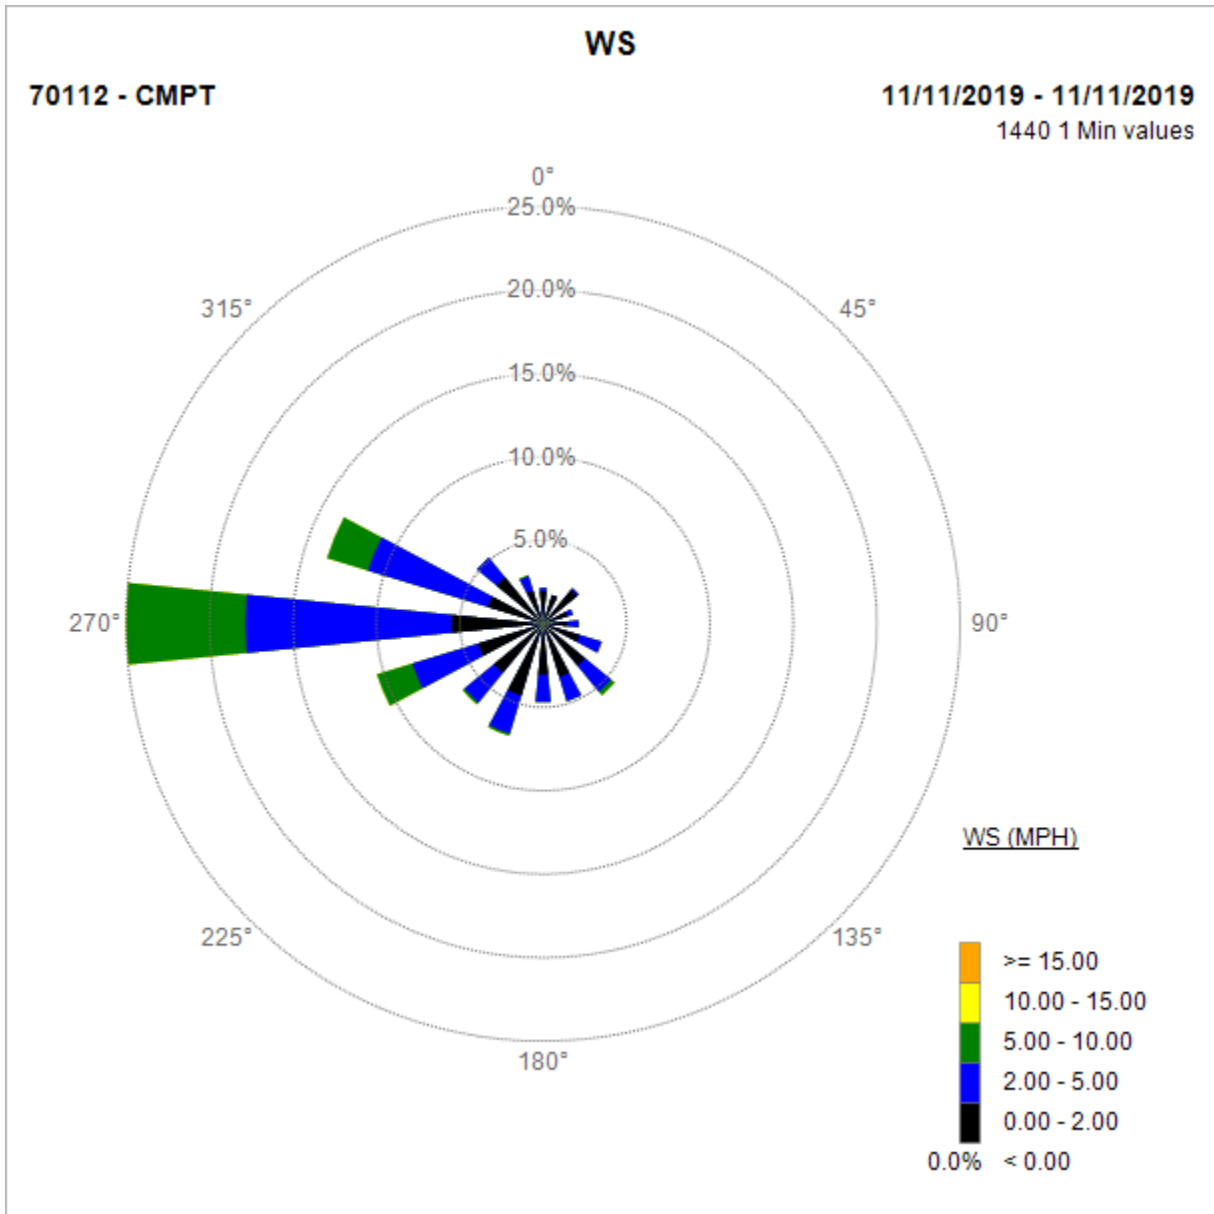

Note: Wind data for West Rancho Dominguez will be collected at Compton Air Monitoring Site on 11/11/2019. Wind data from Compton/Woodley Airport is unavailable.

Compton Air Monitoring Station 11/11/19