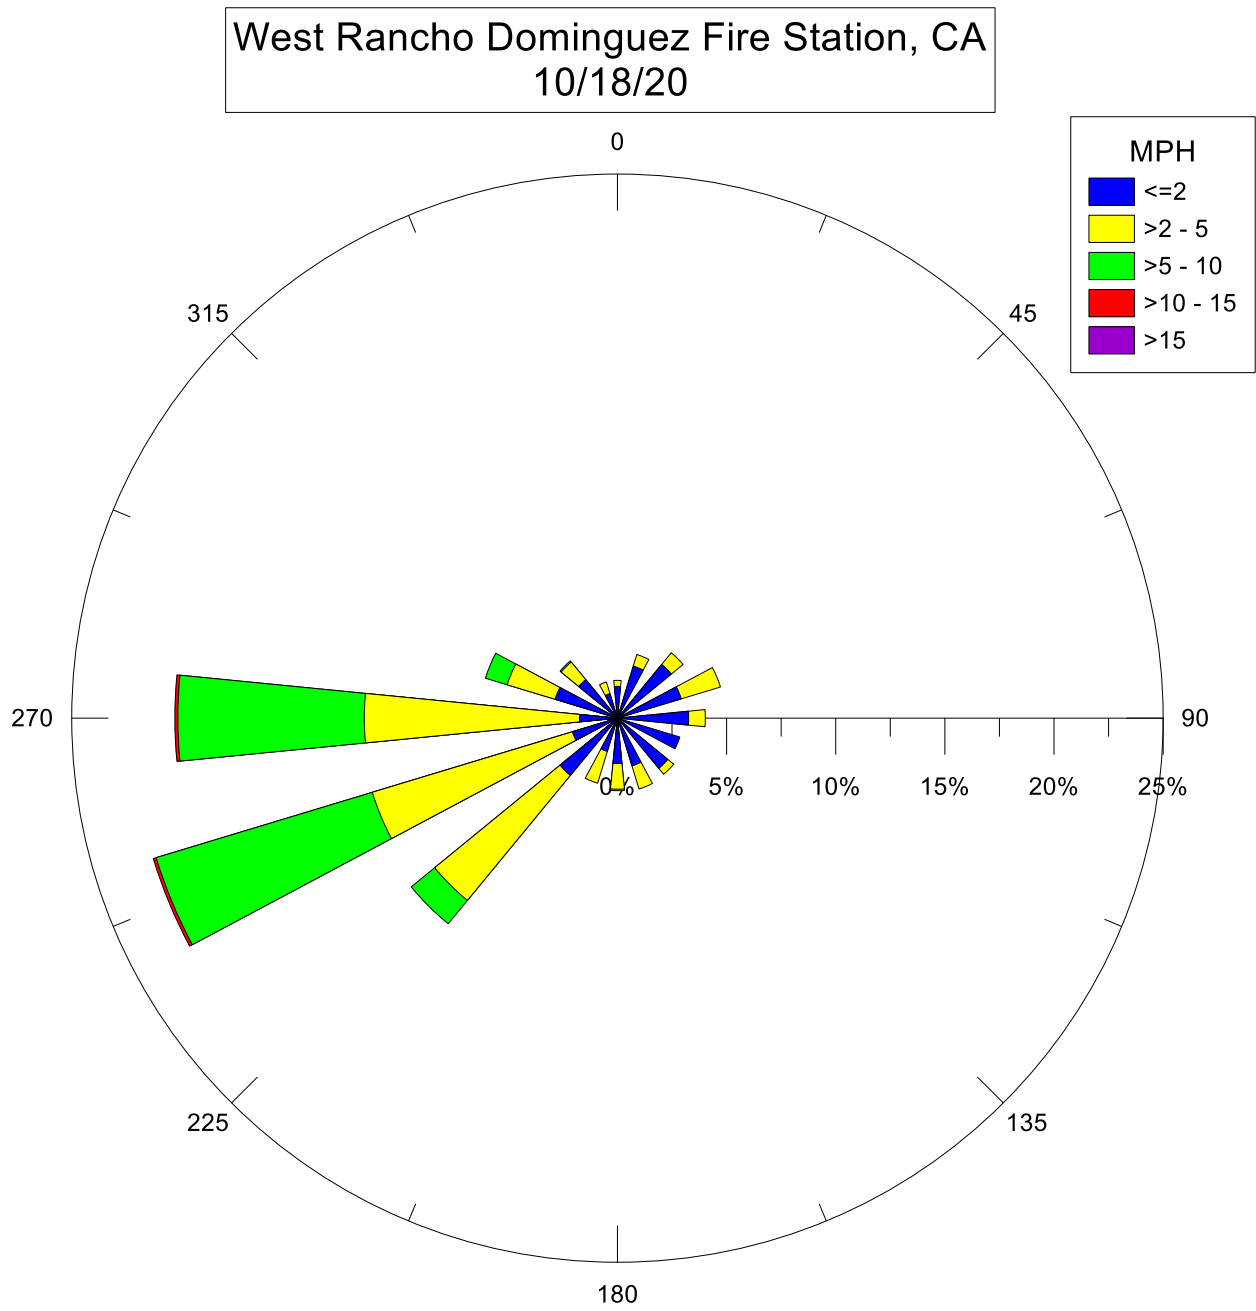

Note: Wind data for West Rancho Dominguez will be collected at West Rancho Dominguez Fire Station.