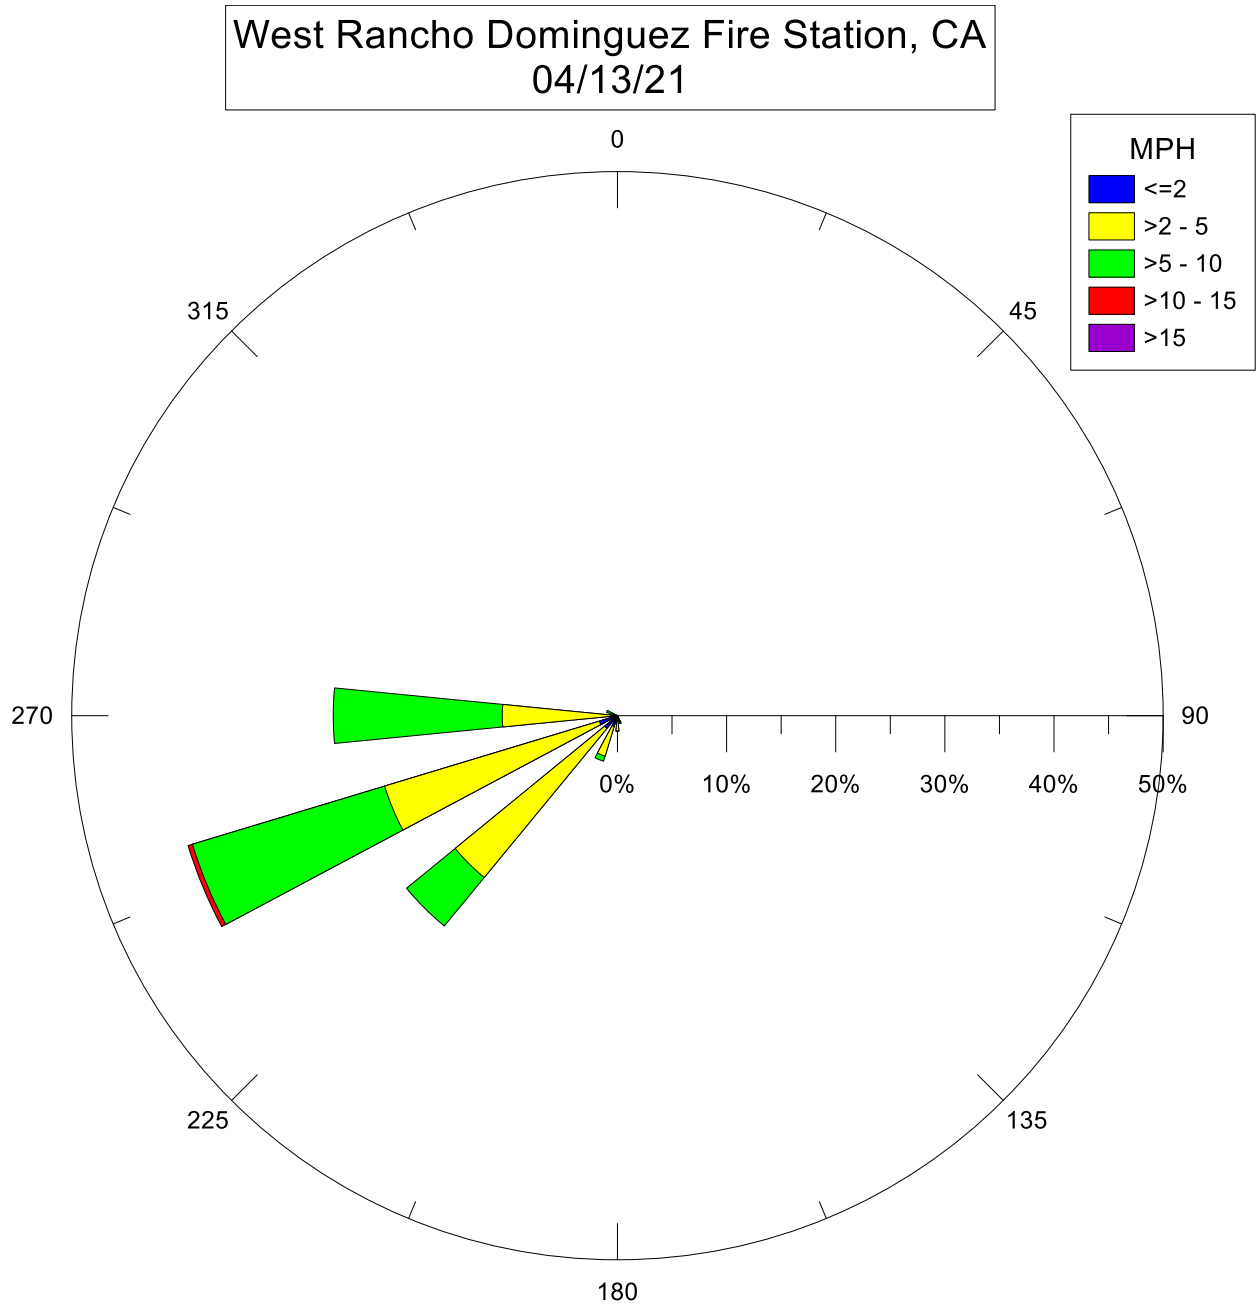

Note: Wind data for West Rancho Dominguez will be collected at West Rancho Dominguez Fire Station.