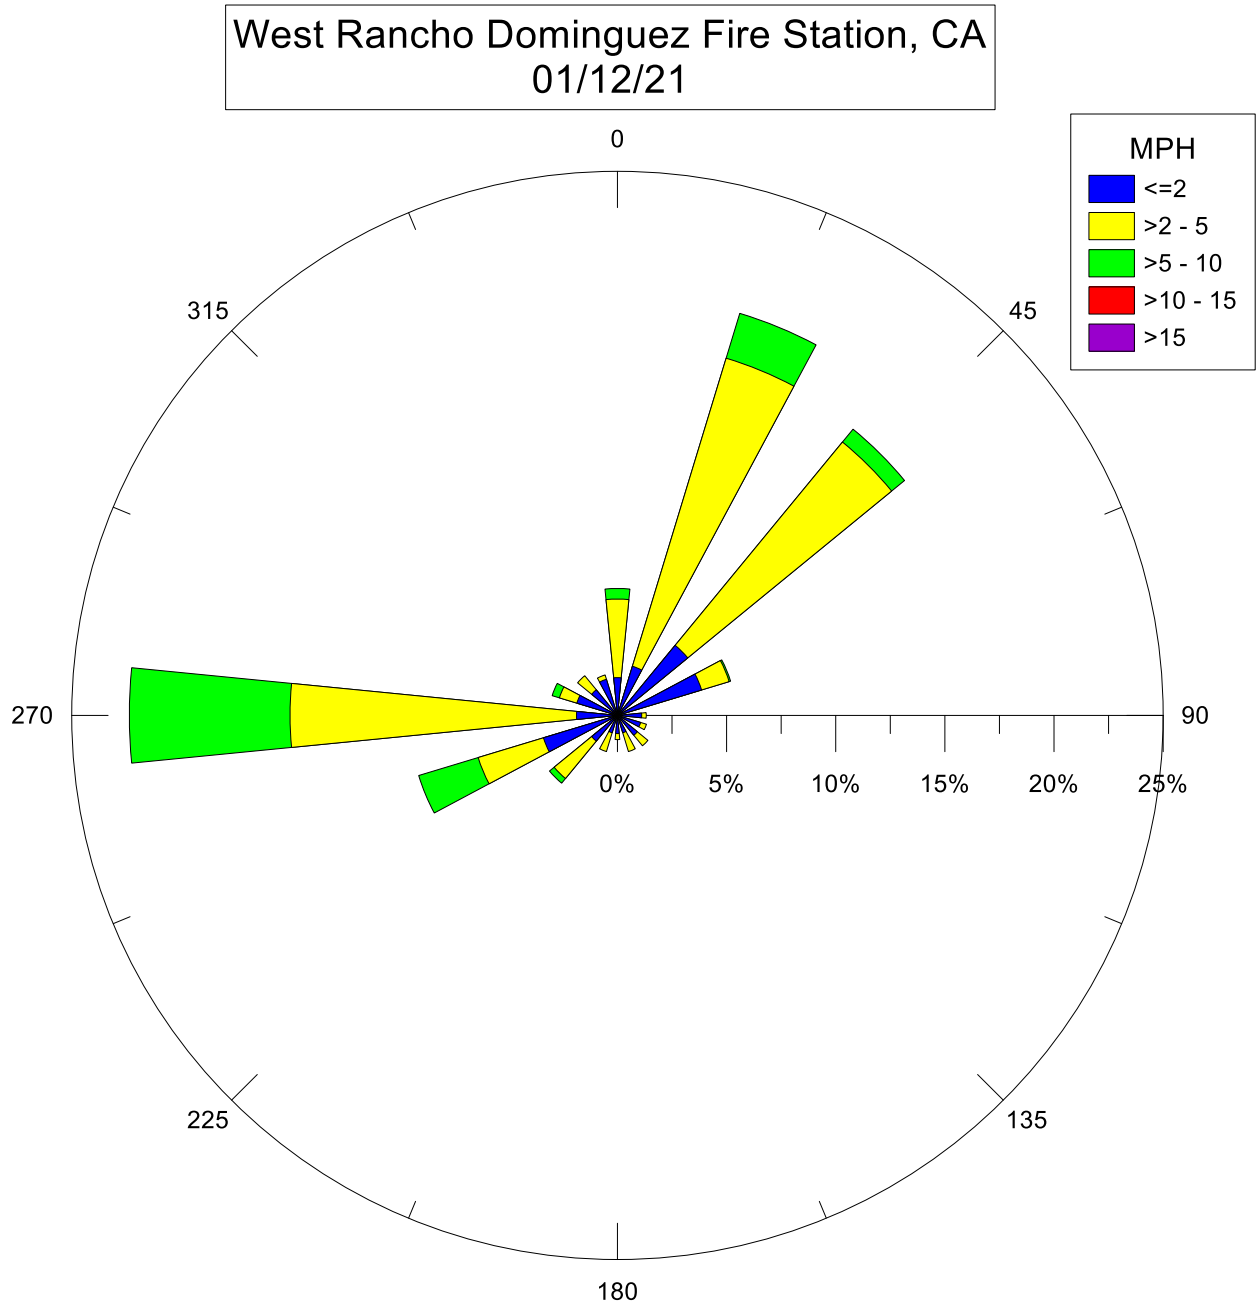

Note: Wind data for West Rancho Dominguez will be collected at West Rancho Dominguez Fire Station.