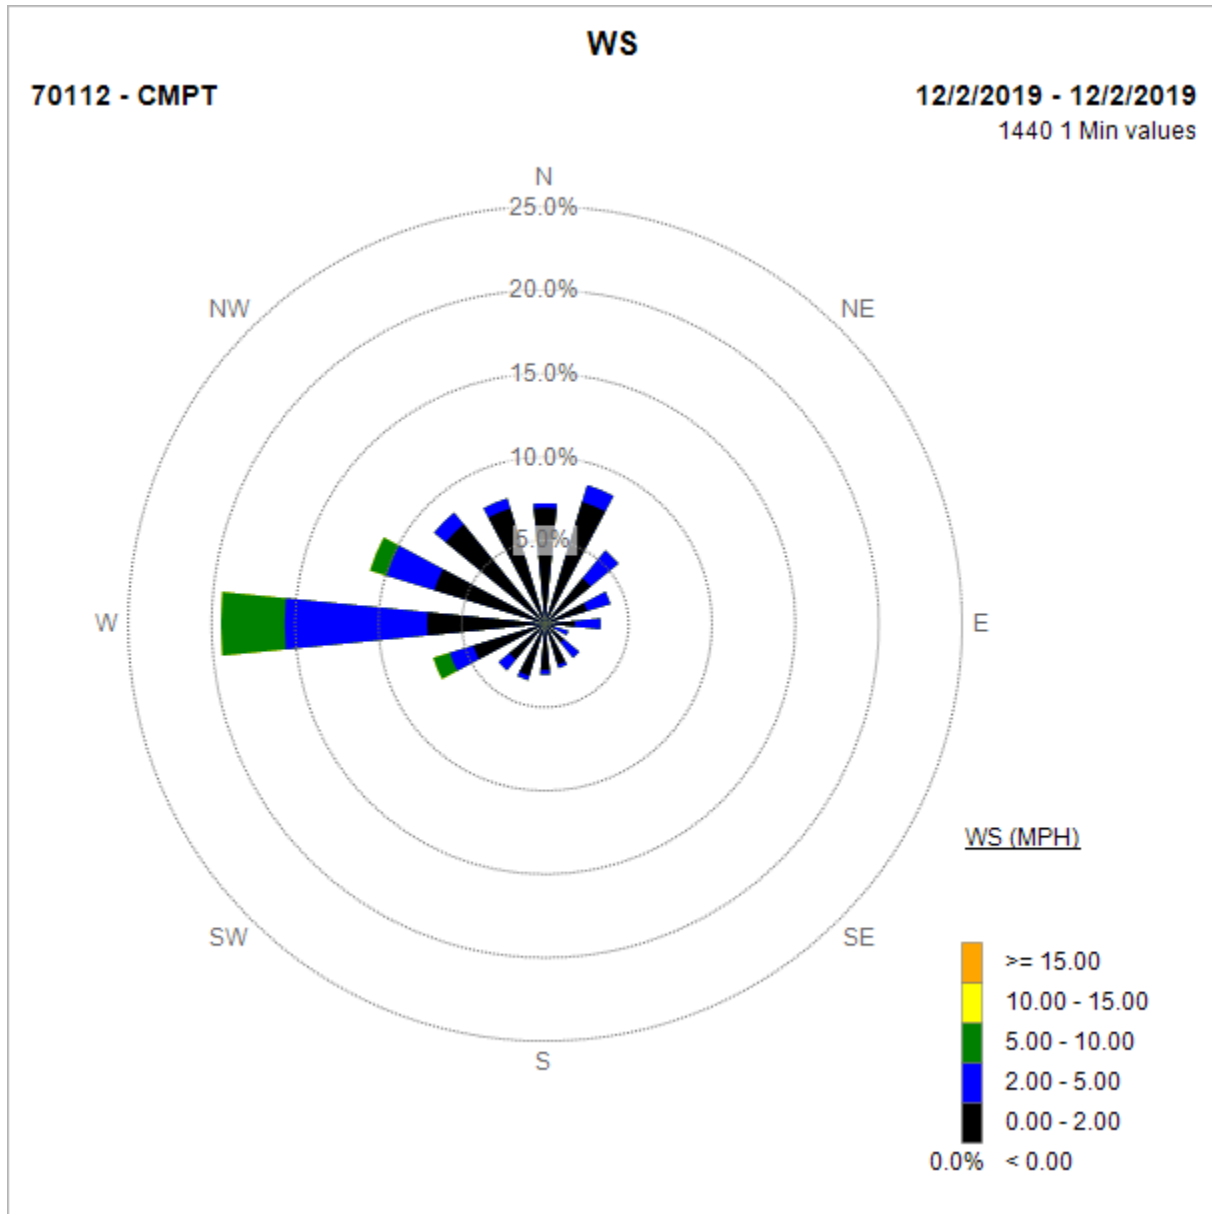

Note: Wind data for West Rancho Dominguez will be collected at Compton Air Monitoring Site on 12/02/2019. Wind data from Compton/Woodley Airport is unavailable.

Compton Air Monitoring Station 12/02/19