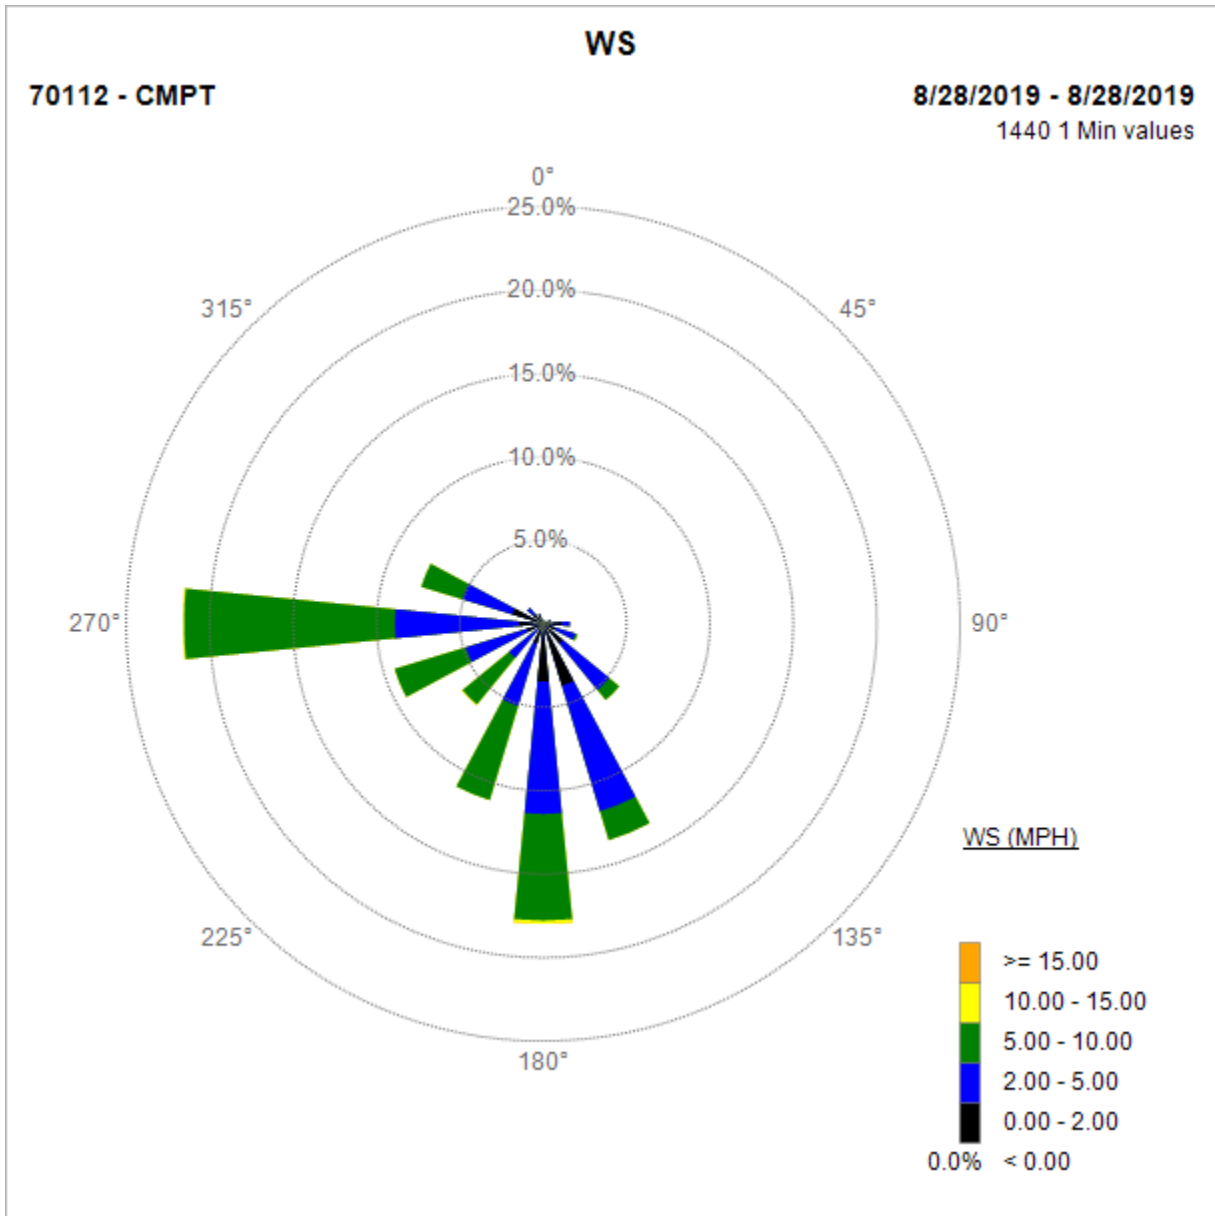

Note: Wind data for West Rancho Dominguez will be collected at Compton Air Monitoring Site on 08/28/2019. Wind data from Compton/Woodley Airport is unavailable.

Compton Air Monitoring Station 08/28/19