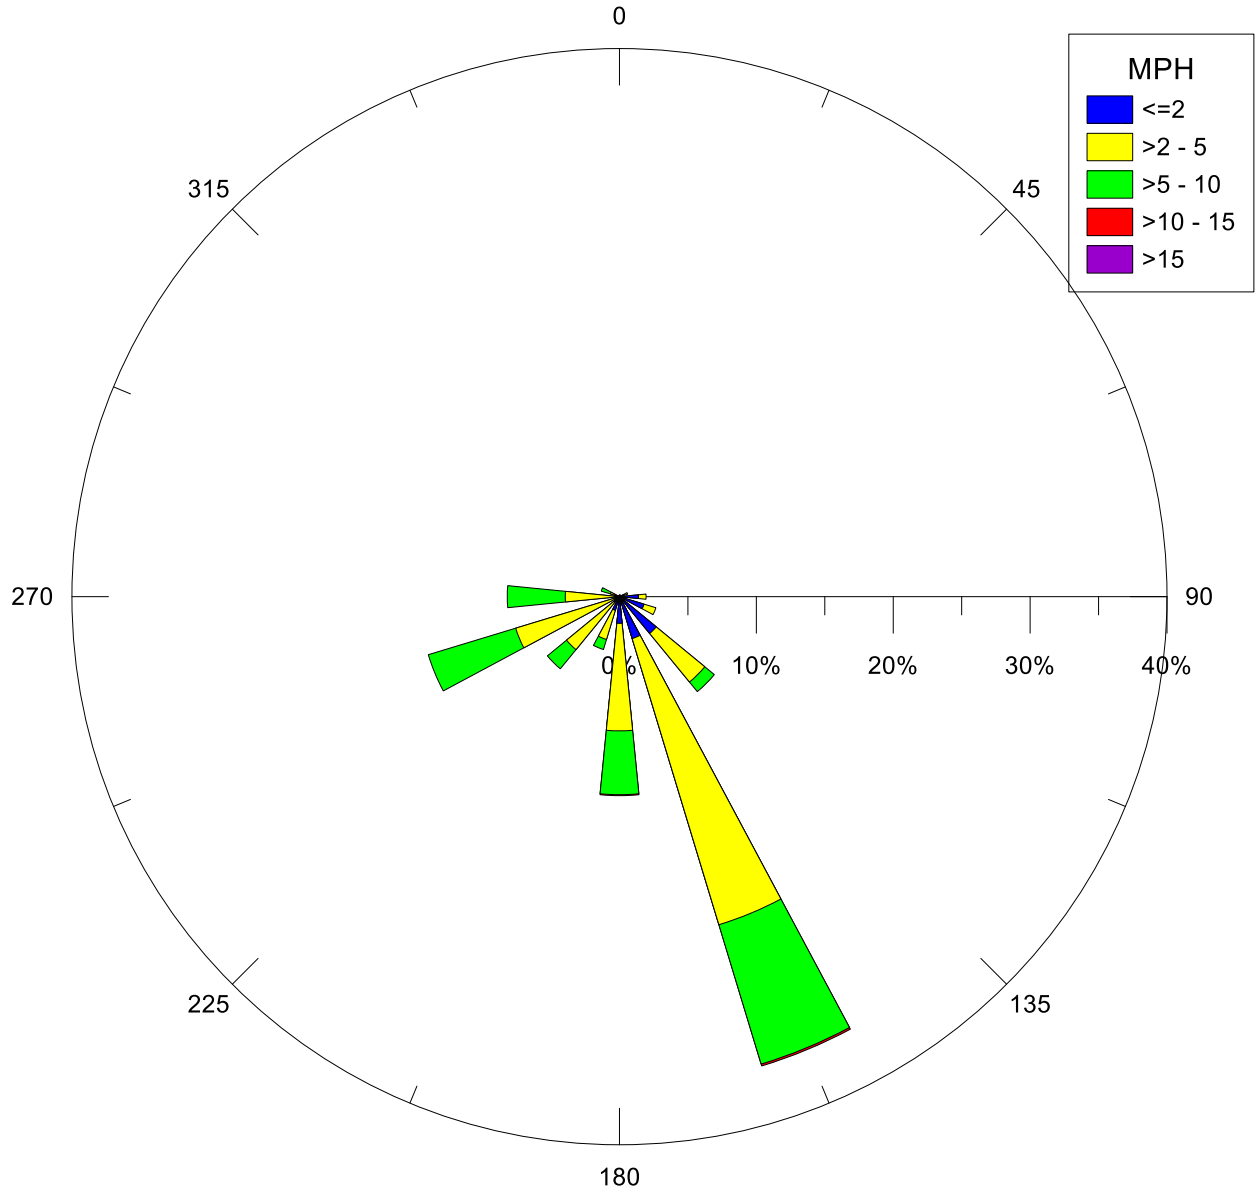

Note: Wind data for West Rancho Dominguez will be collected at West Rancho Dominguez Fire Station.

West Rancho Dominguez Fire Station, CA
06/17/21