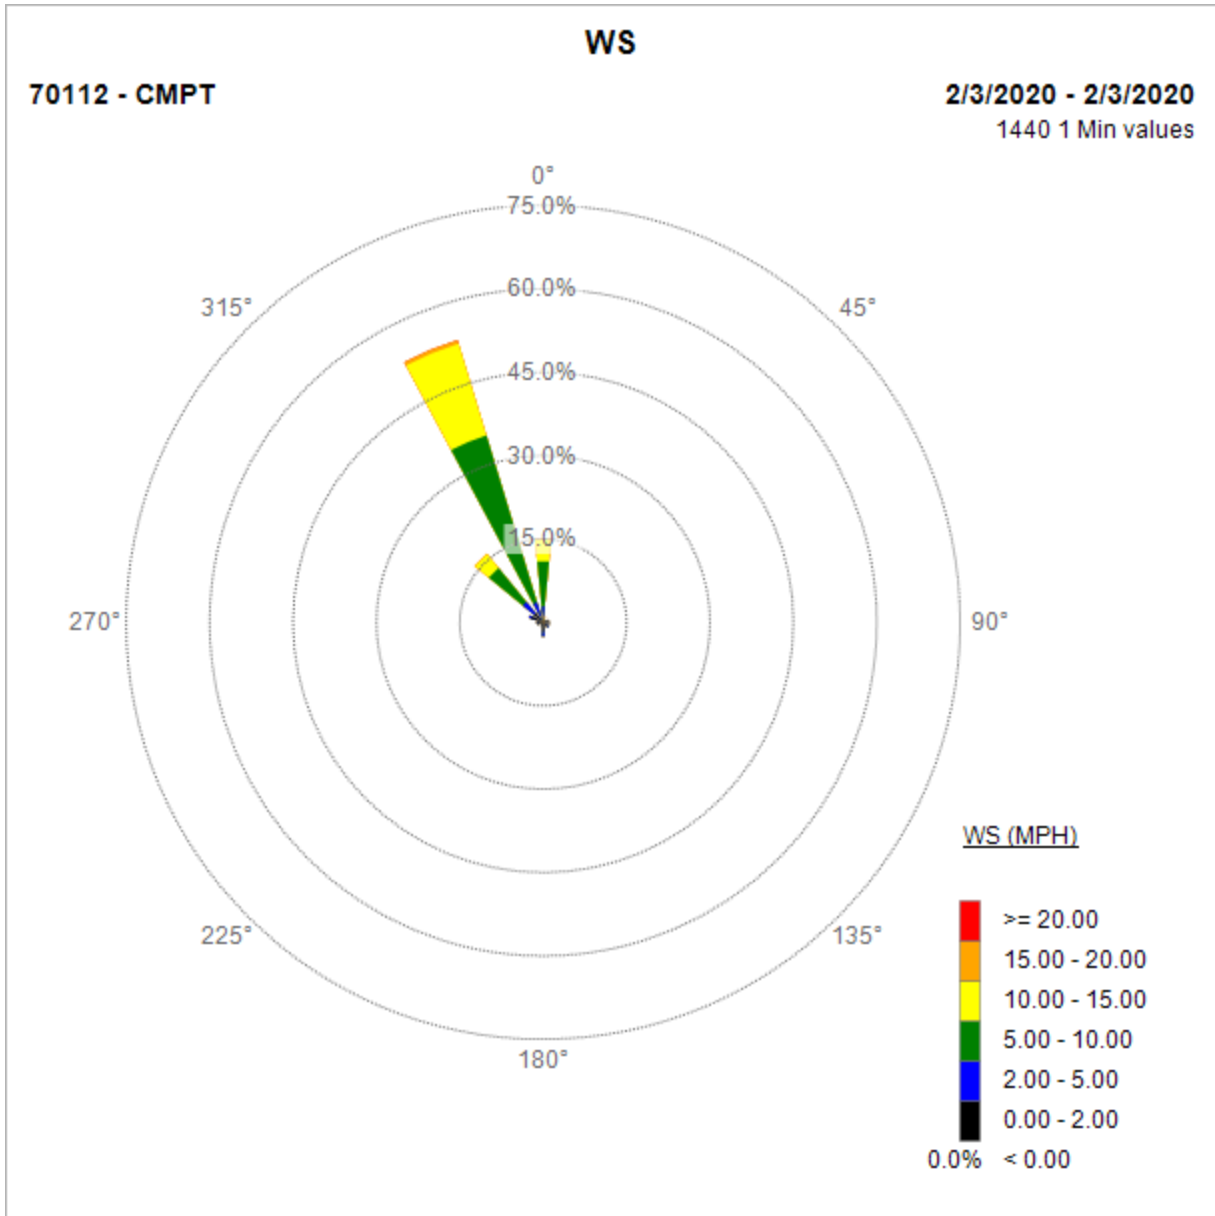

Note: Wind data for West Rancho Dominguez will be collected at Compton Air Monitoring Site on 02/03/2020. Wind data from Compton/Woodley Airport is unavailable.

Compton Air Monitoring Station 02/03/20