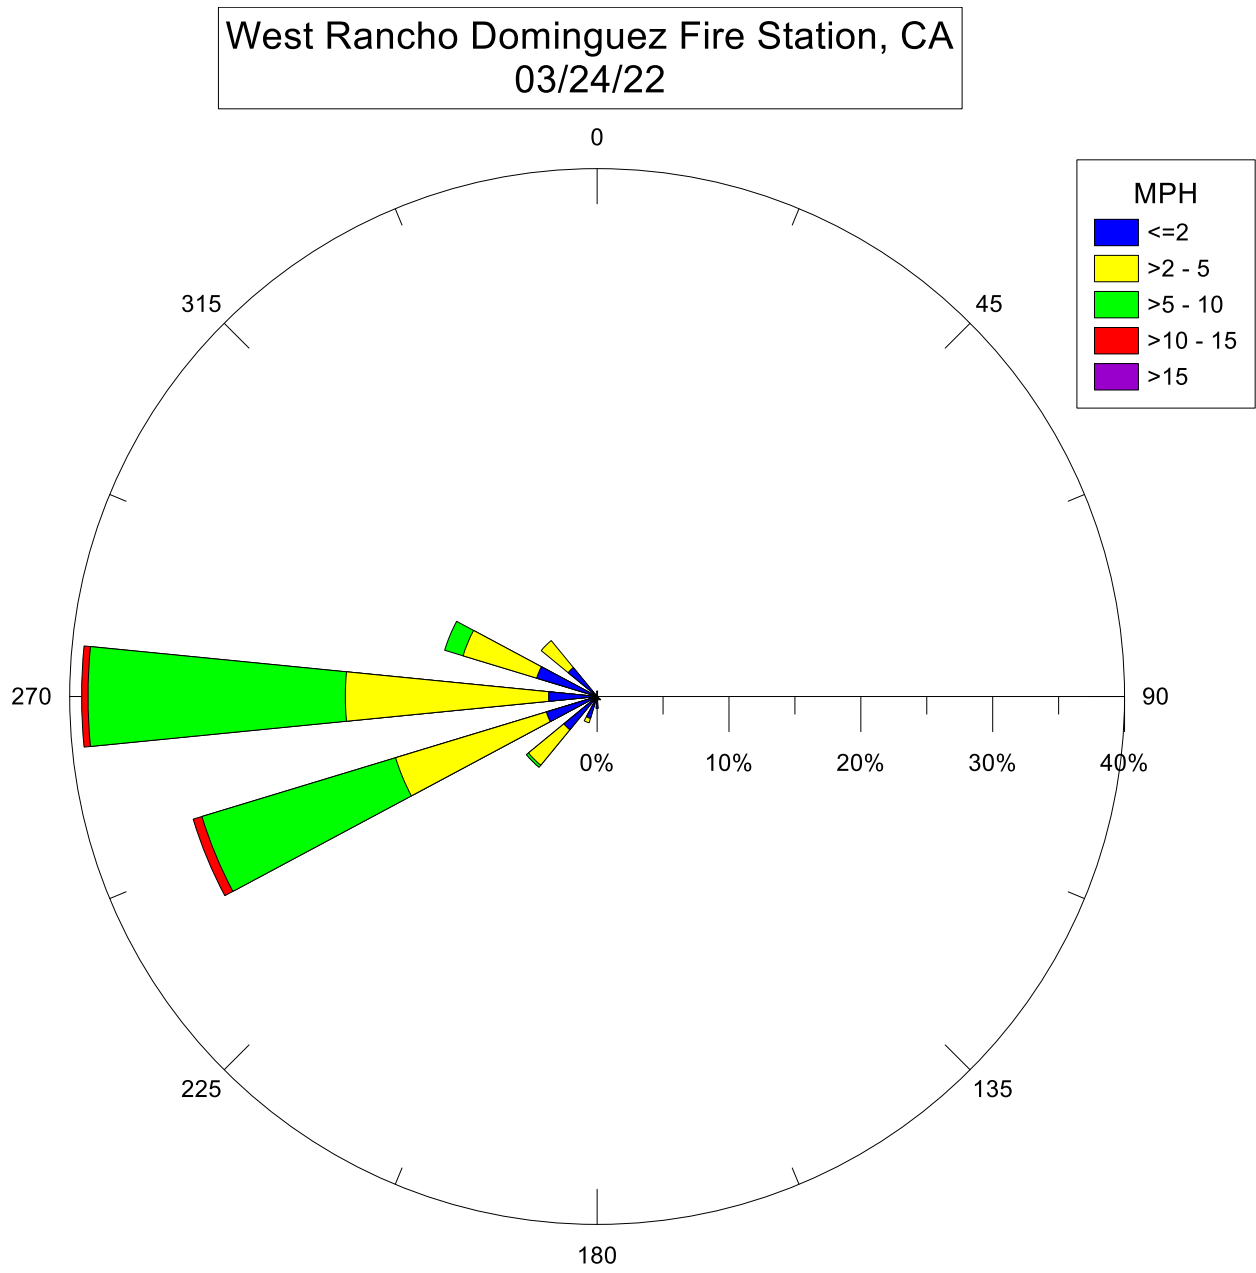

Note: Wind data for West Rancho Dominguez will be collected at West Rancho Dominguez Fire Station.