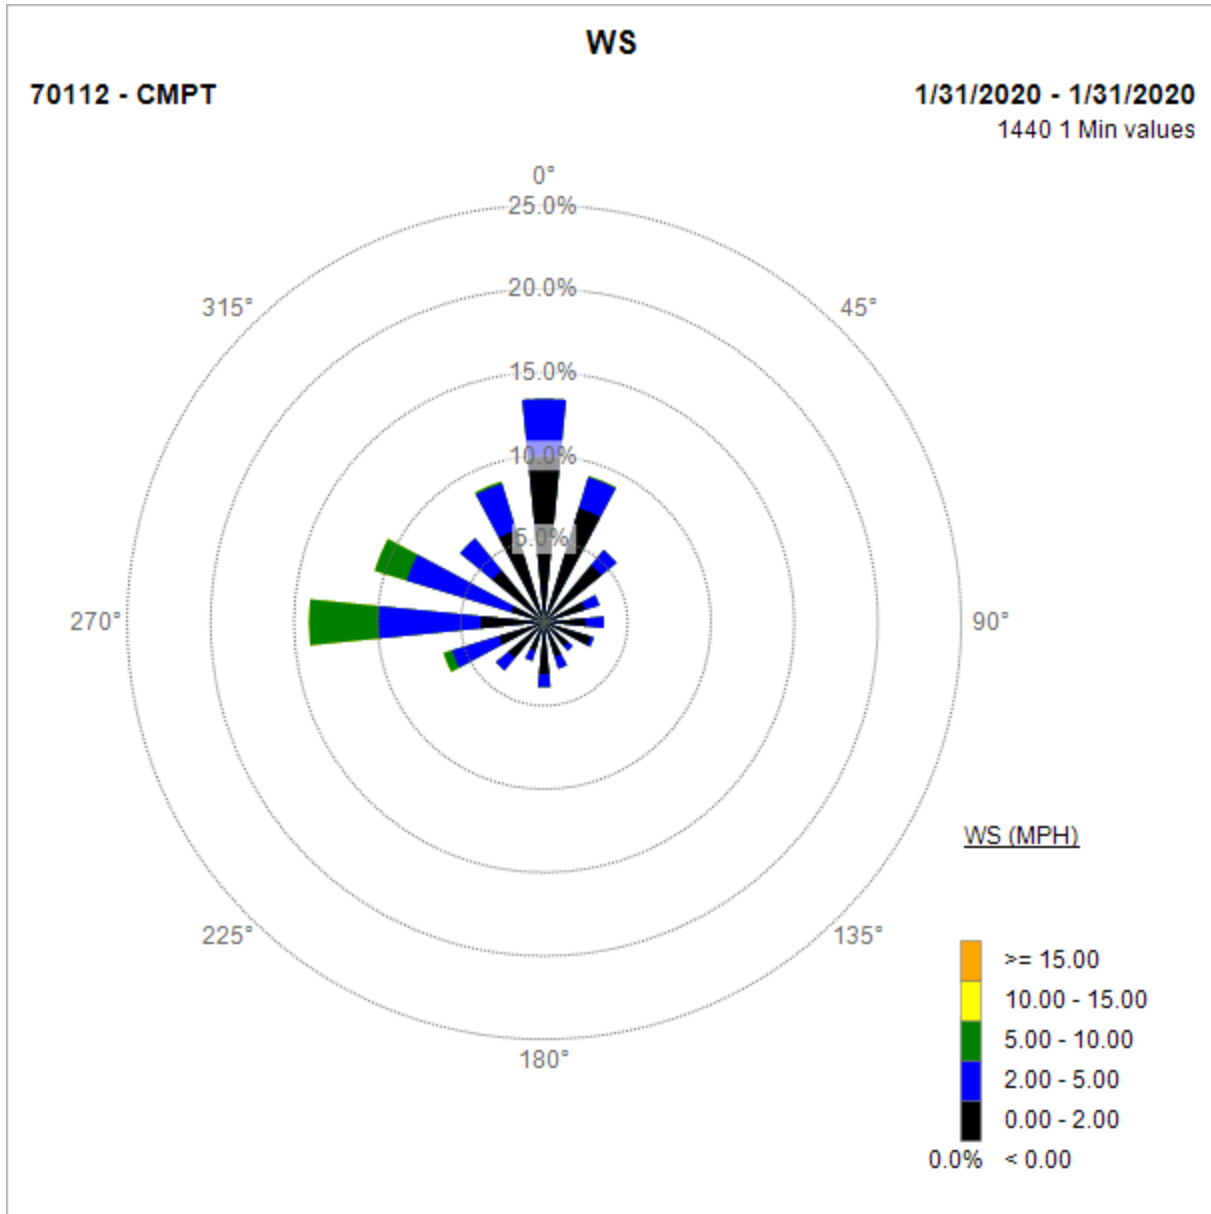

Note: Wind data for West Rancho Dominguez will be collected at Compton Air Monitoring Site on 01/31/2020. Wind data from Compton/Woodley Airport is unavailable.

Compton Air Monitoring Station 01/31/20