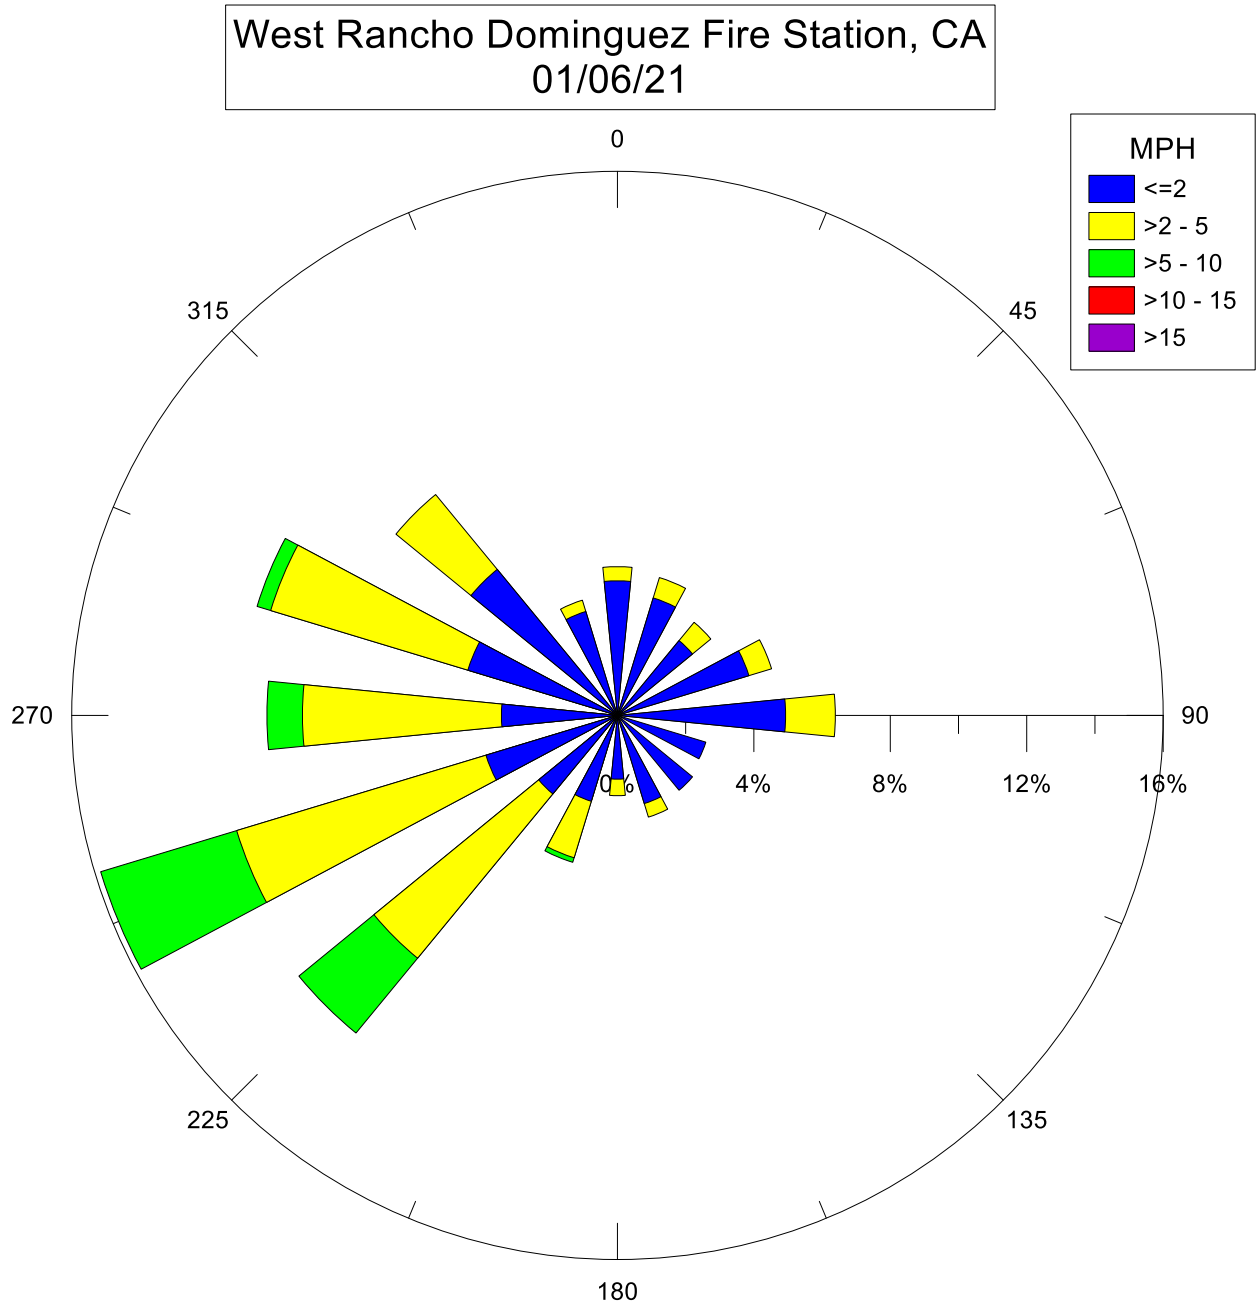

Note: Wind data for West Rancho Dominguez will be collected at West Rancho Dominguez Fire Station.