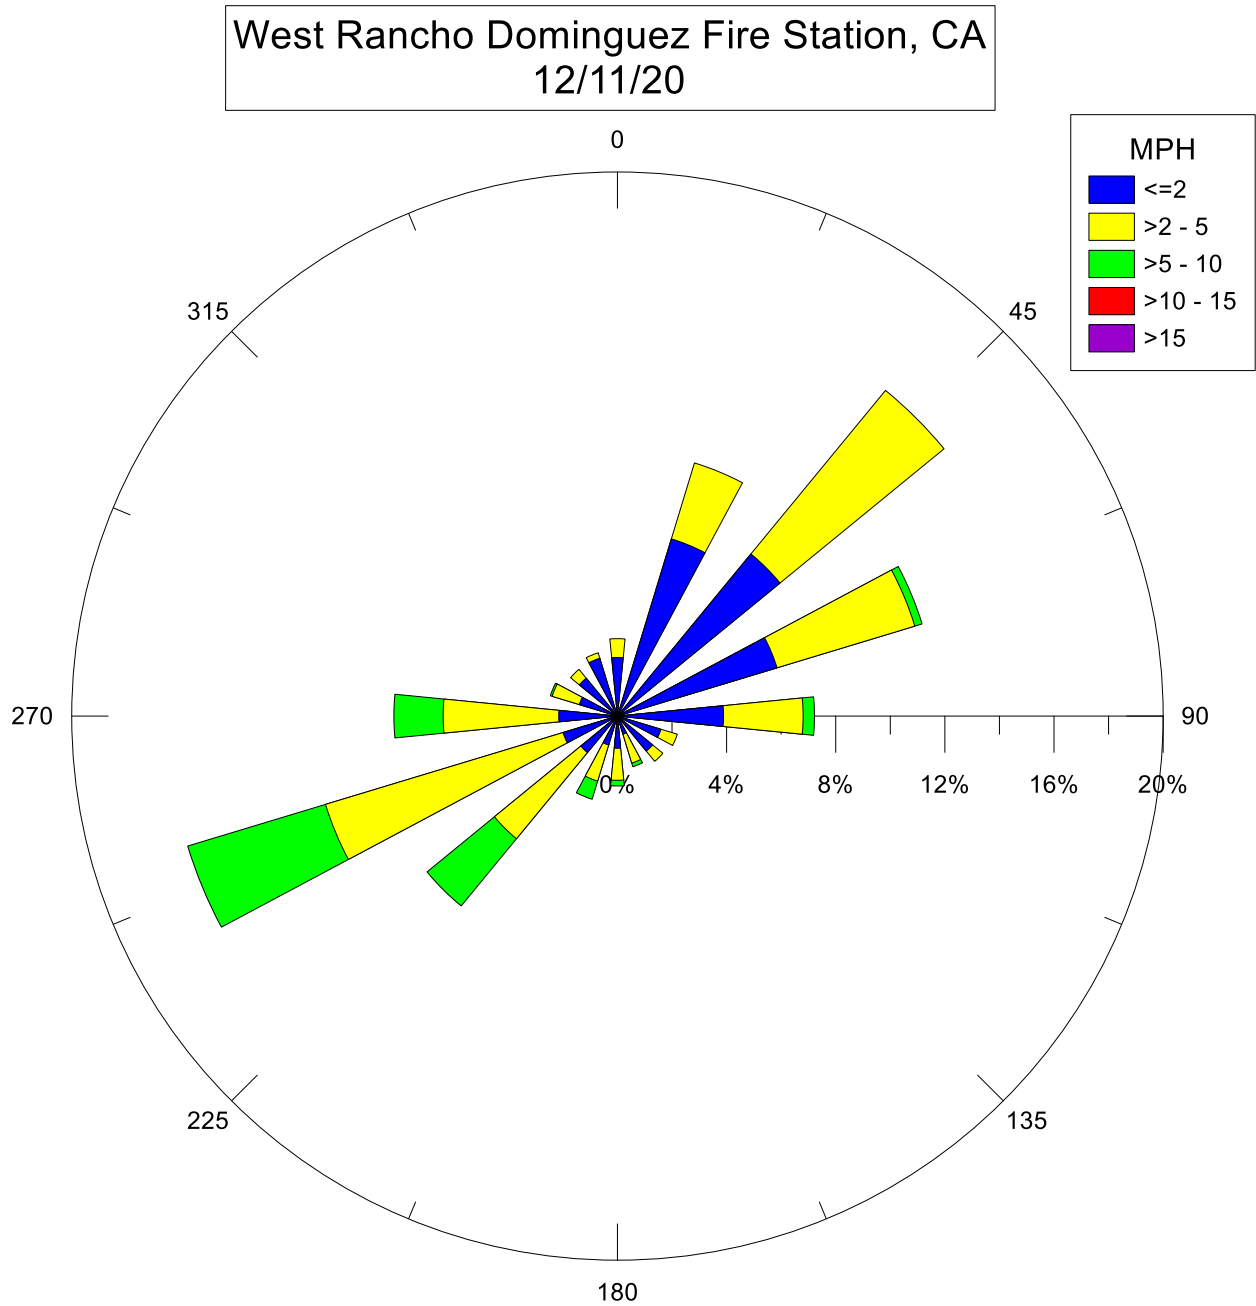

Note: Wind data for West Rancho Dominguez will be collected at West Rancho Dominguez Fire Station.