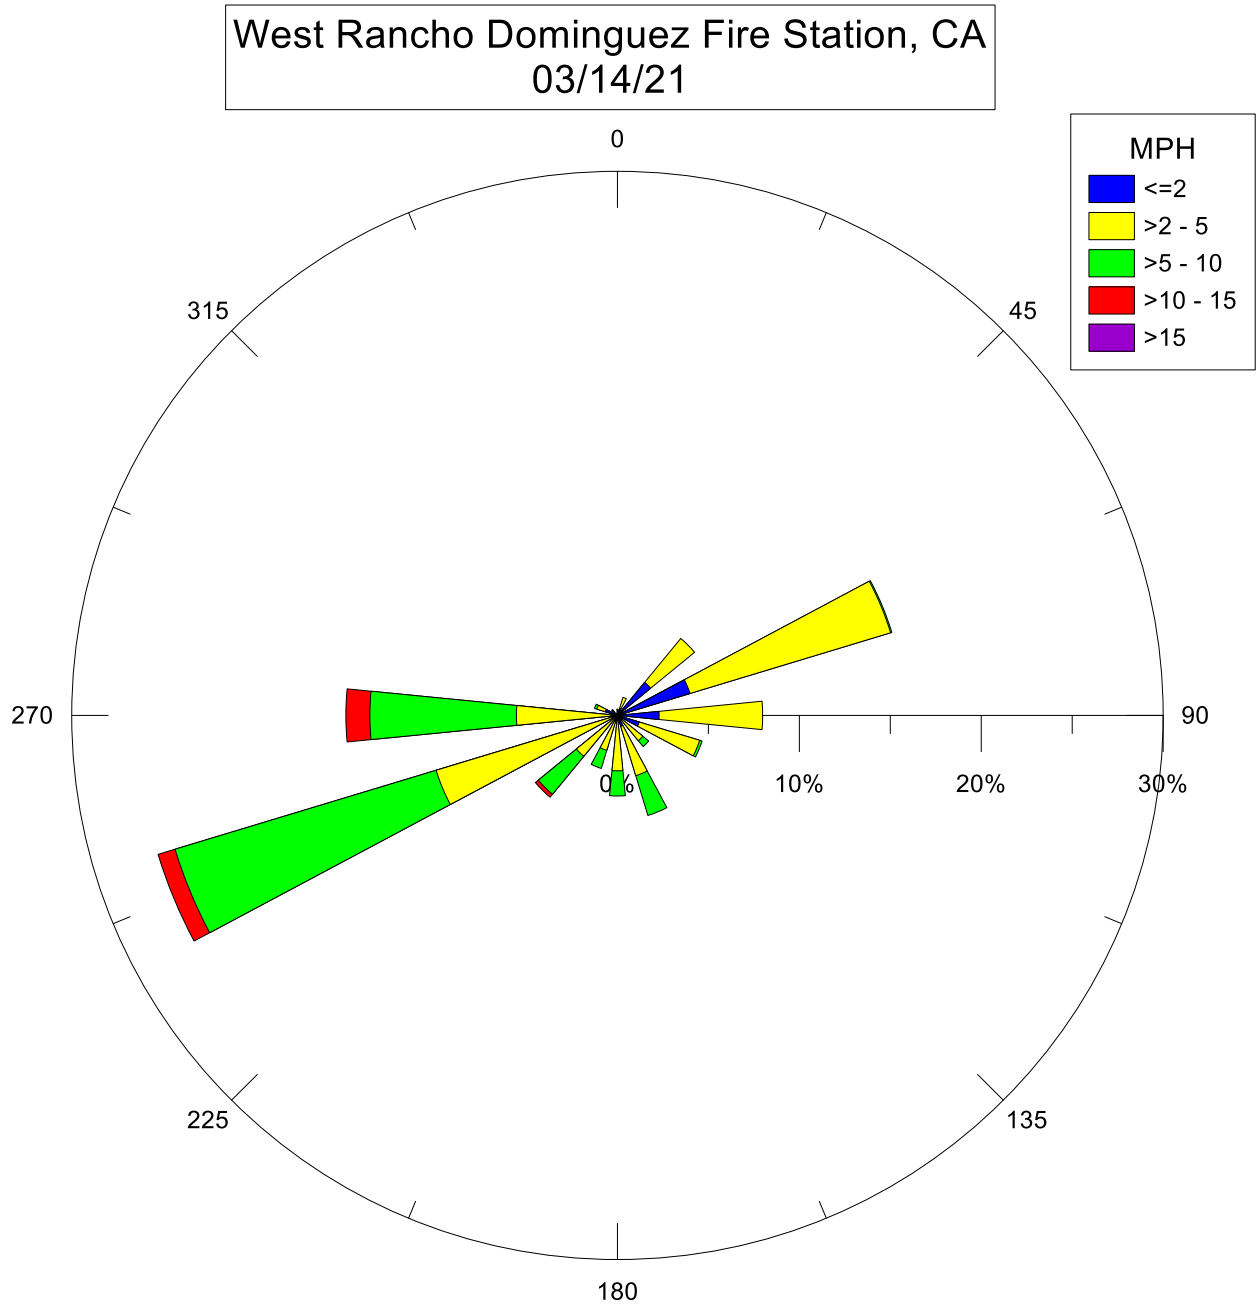

Note: Wind data for West Rancho Dominguez will be collected at West Rancho Dominguez Fire Station.