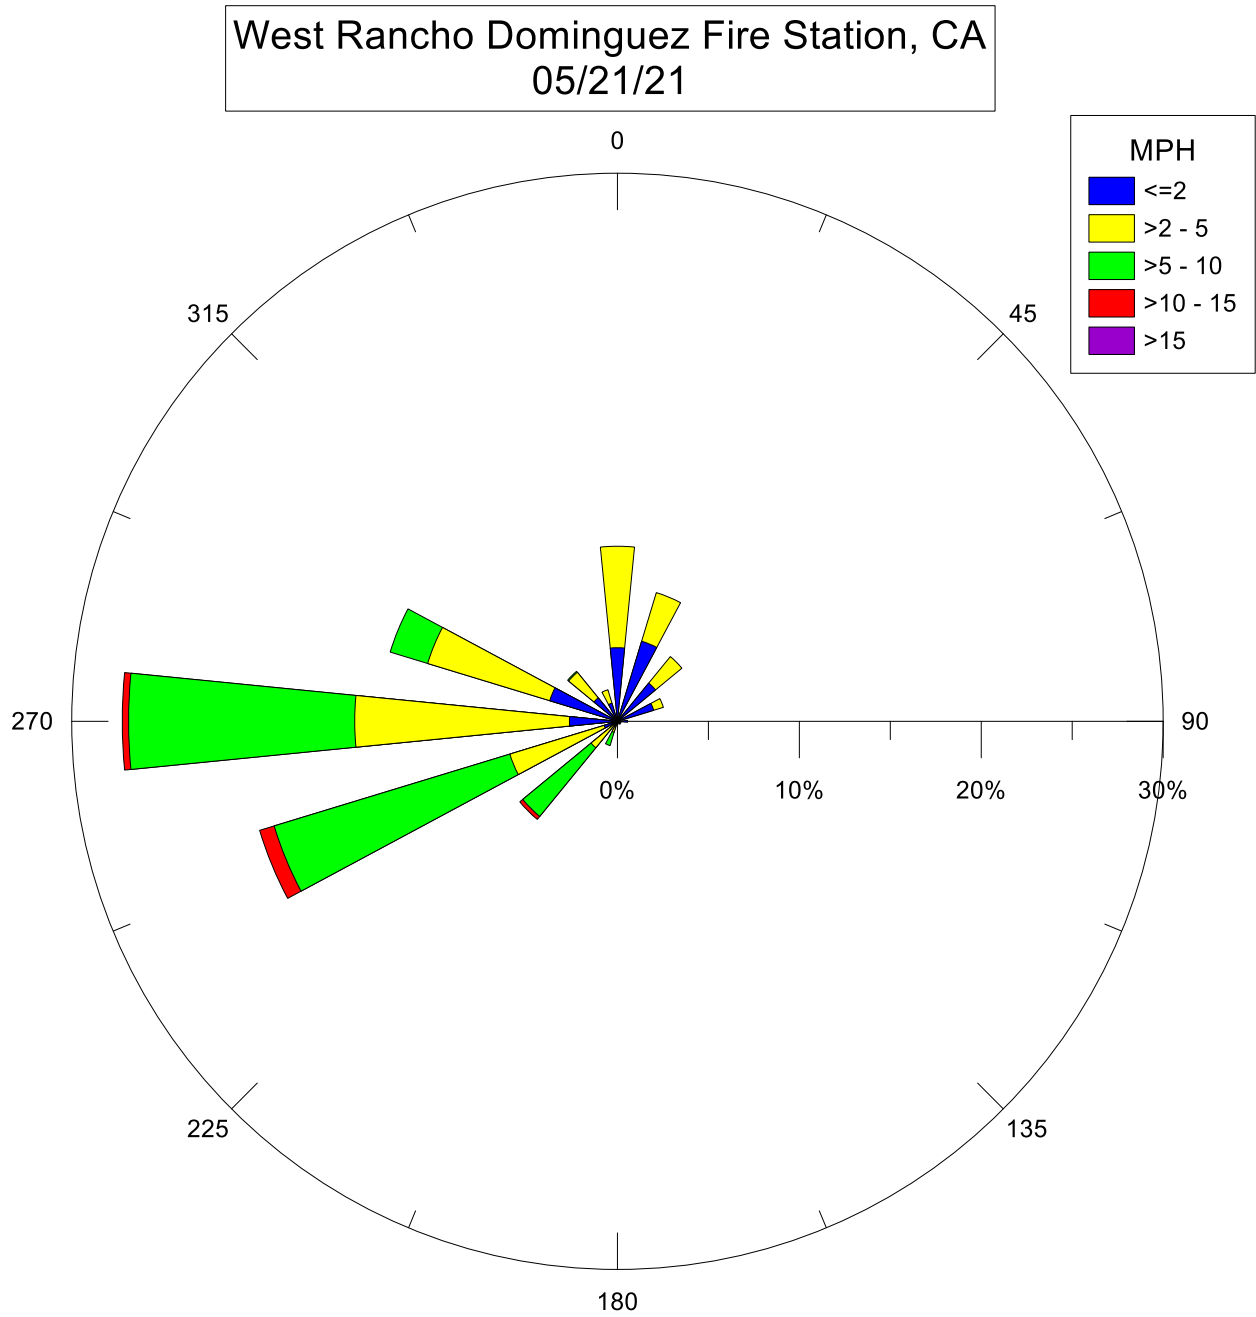

Note: Wind data for West Rancho Dominguez will be collected at West Rancho Dominguez Fire Station.