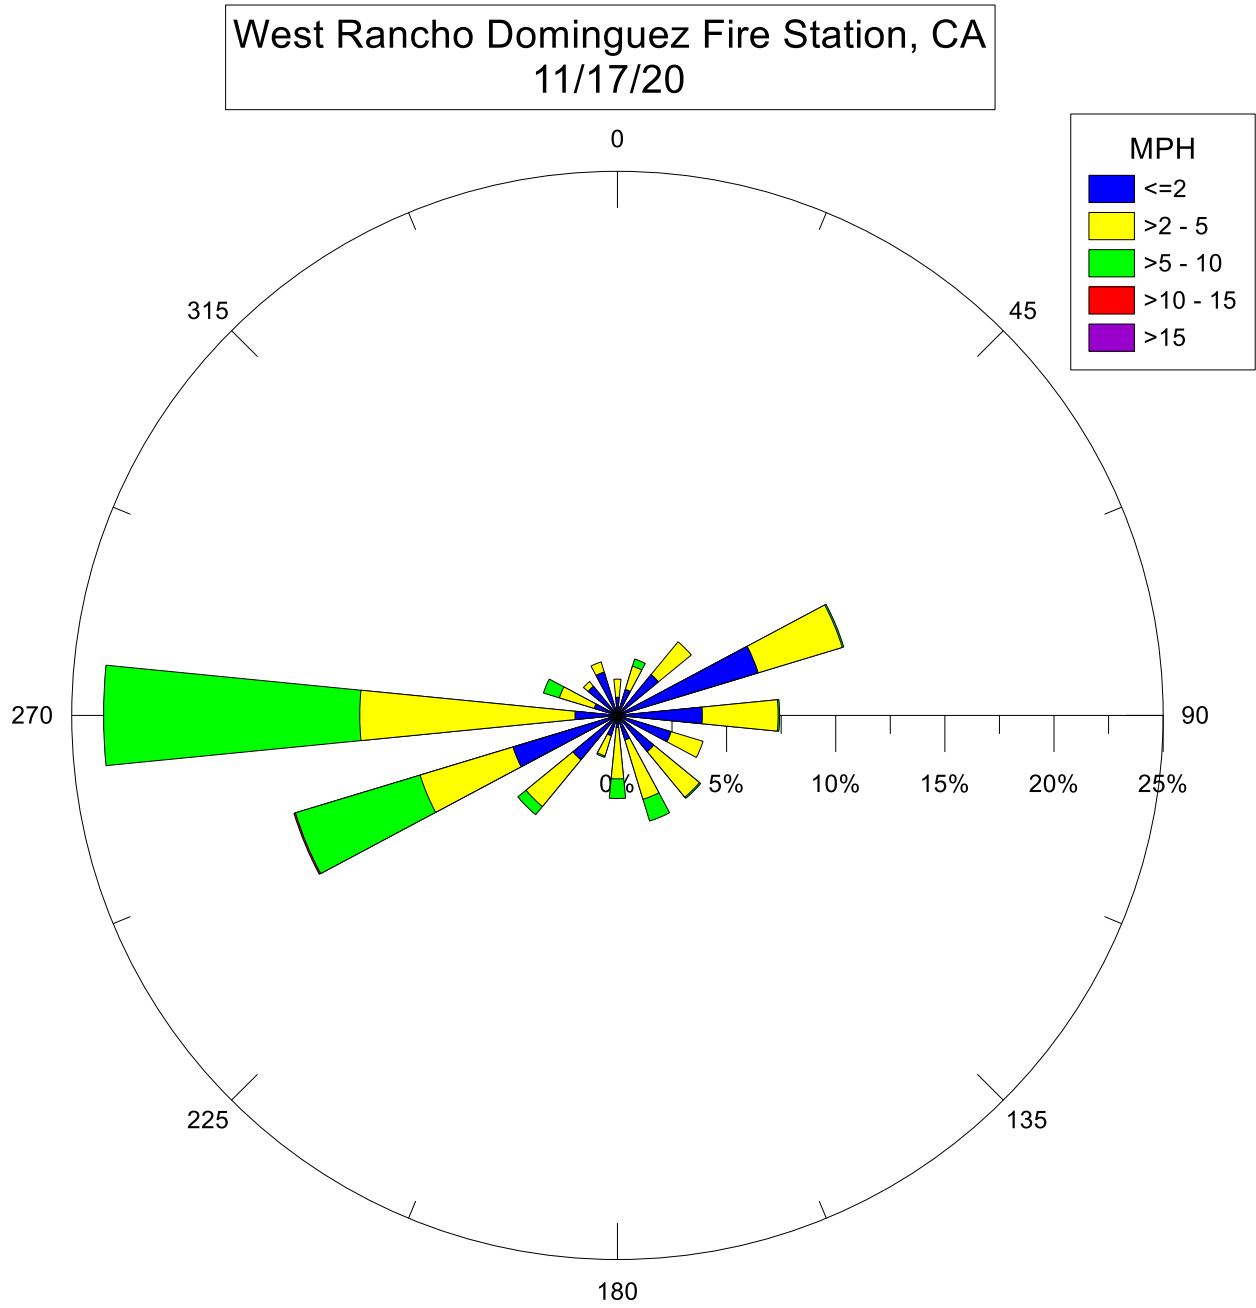

Note: Wind data for West Rancho Dominguez will be collected at West Rancho Dominguez Fire Station.