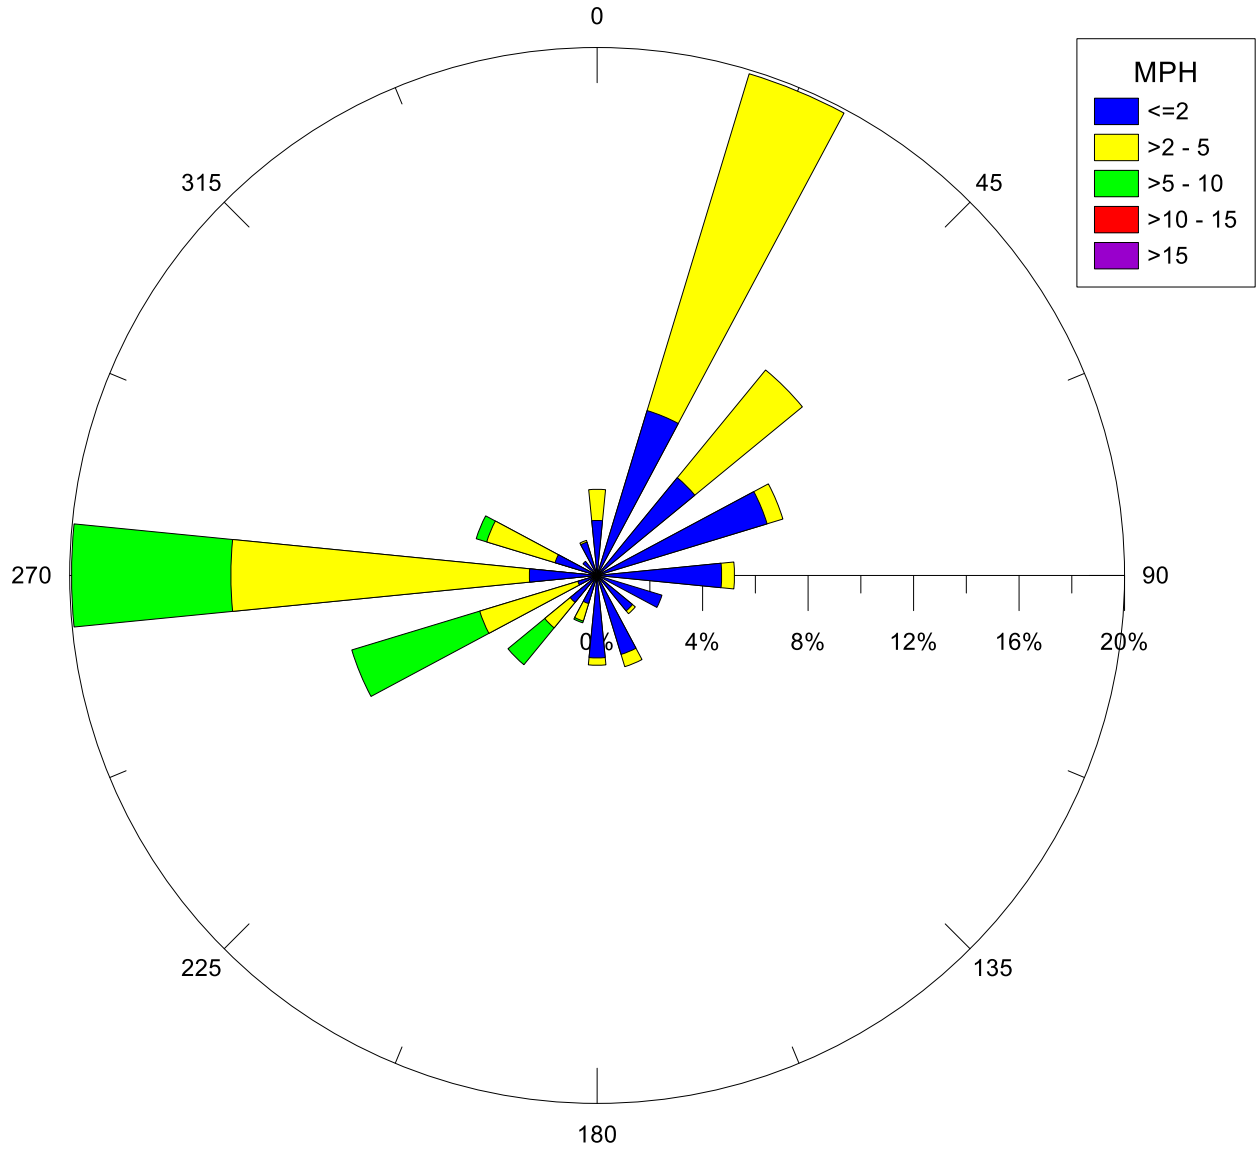

Note: Wind data for West Rancho Dominguez will be collected at West Rancho Dominguez Fire Station.

West Rancho Dominguez Fire Station, CA
12/12/21