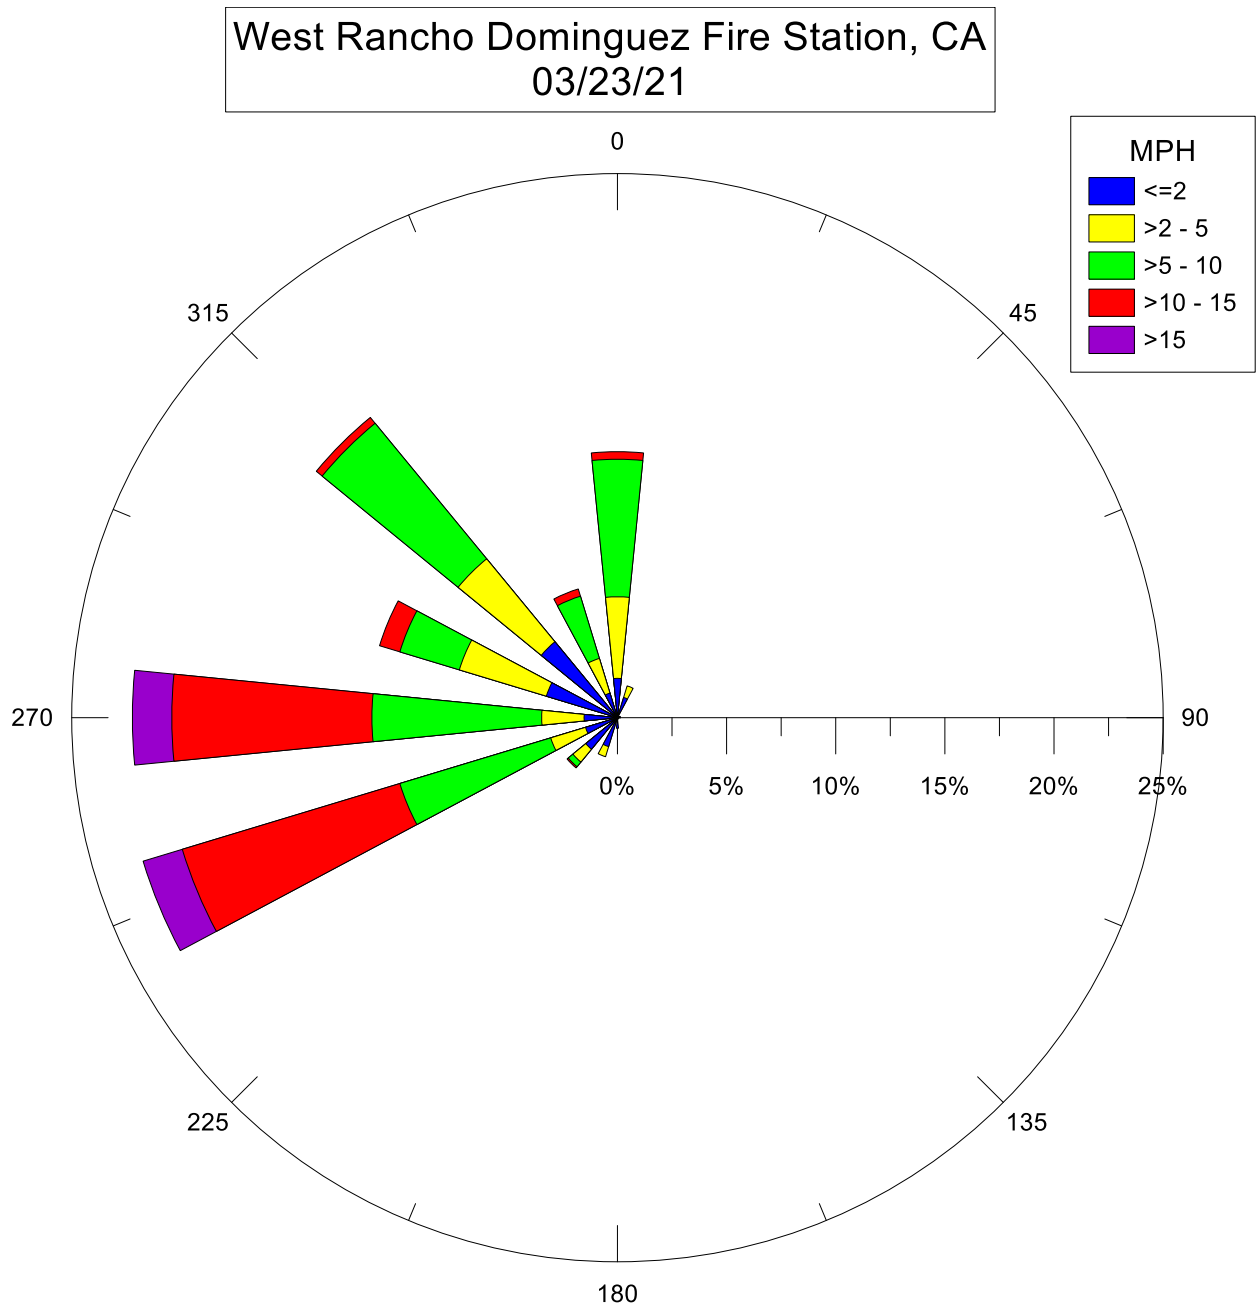

Note: Wind data for West Rancho Dominguez will be collected at West Rancho Dominguez Fire Station.