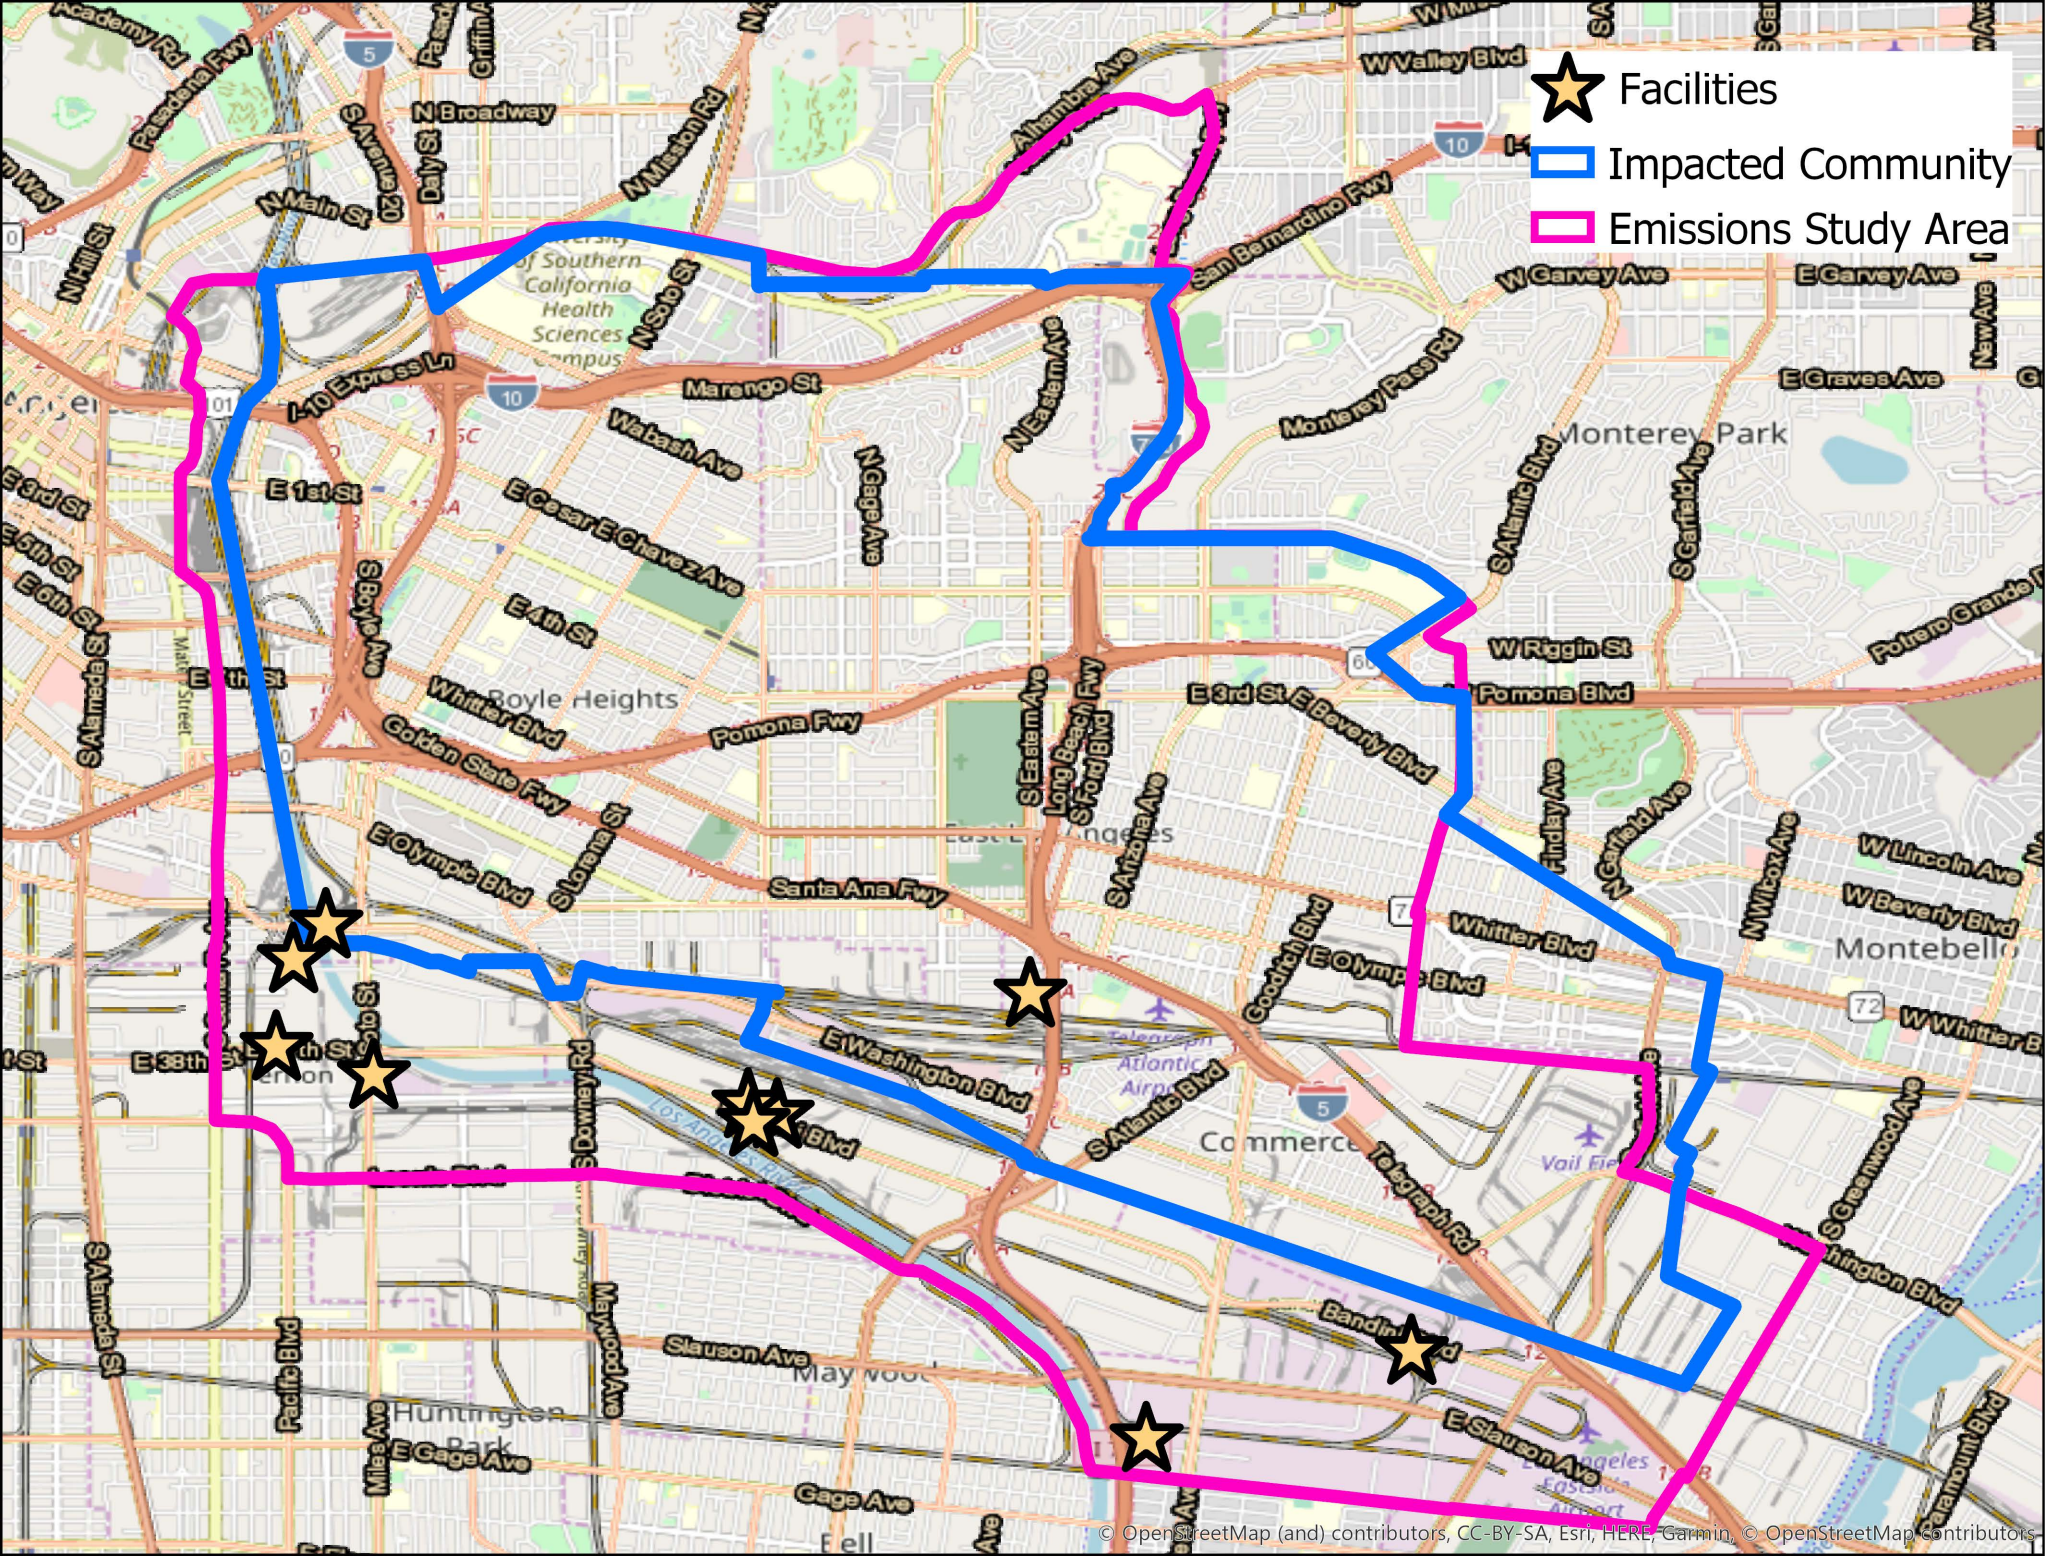

- ★ Facilities
- ▭ Impacted Community
- ▭ Emissions Study Area

RECLAIM Facilities in the East Los Angeles, Boyle Heights, West Commerce Community

- *D&D DISPOSAL INC, WEST COAST RENDERING Co*
- *CALMAT CO*
- *KAISER ALUMINUM FABRICATED PRODUCTS, LLC*
- *NP COGEN INC*
- *MEDICLEAN*
- *DARLING INGREDIENTS INC.*
- *A'S MATCH DYEING & FINISHING*
- *EXIDE TECHNOLOGIES*
- *CLOUGHERTY PACKING, LLC*
- *BAKER COMMODITIES INC*